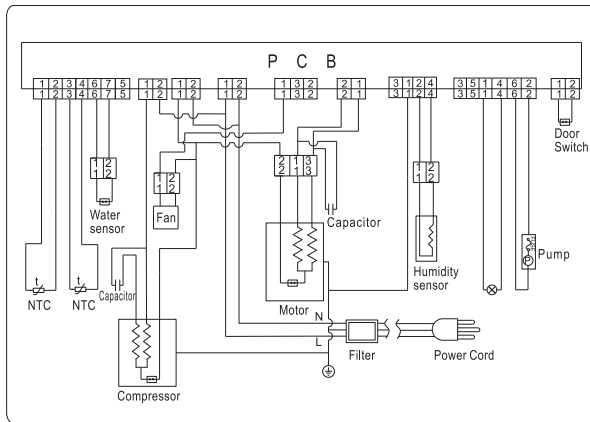

140mm

**Bellavita**

AUTO TUMBLE DRYER  
 MODEL : SL 8 A++ CE PAC MSC  
 947121  
 Serial N° : XXXXXX

Made in PRC - Imported by ELECTRO DEPOT  
 1, route de Vendeville 59155 FACHES THUMESNIL - France

RATED CAPACITY	8.0kg
POWER SUPPLY	220-240V~ 50Hz
RATED POWER	650W
REFRIGERANT	R134a
QUANTITY OF REFRIGERANT	305g
GRADE OF WATERPROOF	IPX4

Contains fluorinated greenhouse  
 gases covered by the Kyoto  
 Protocol.  
 Hermetically sealed.

1.2mm

1.2mm 1.2mm

60mm