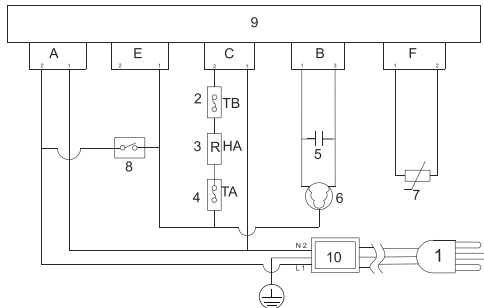

140mm

1.2mm

**Bellavita**

AUTO TUMBLE DRYER  
MODEL : DF 7 E C WMIC 2  
954641

Serial N° :

Made in PRC - ELECTRO DEPOT  
1, route de Vendeville 59155 FACHES THUMESNIL - France

RATED CAPACITY	7.0kg
POWER SUPPLY	220-240V~ 50Hz
RATED POWER	2000W
MOTOR INPUT POWER	200W
HEATING POWER	1800W
GRADE OF WATERPROOF	IPX4

Contains fluorinated greenhouse gases covered by the Kyoto Protocol.  
Hermetically sealed.

### Circuit Diagram

- 1. Plug 2. Non-self-resetting thermal cut-out 3. Heater
- 4. Self-resetting temperature controller 5. Capacitor 6. Motor
- 7. Temperature sensor 8. Door switch 9. PCB 10. Filter

60mm