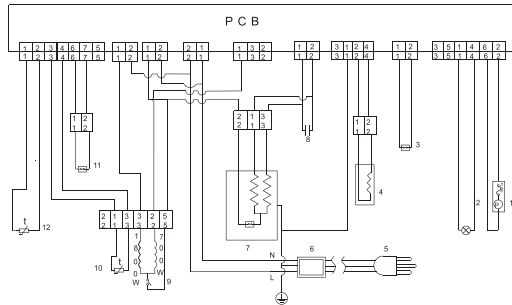

RATED POWER 2700W

MOTOR INPUT POWER 200W

HEATING POWER 2500W

GRADE OF WATERPROOF IPX4

Contains fluorinated greenhouse  
gases covered by the Kyoto  
Protocol.

Hermetically sealed.

### Circuit Diagram

- 1. Pump 2. Lamp 3. Door switch 4. Humidity sensor
- 5. Power Cord 6. Filter 7. Motor 8. Capacitor 9. Heater
- 10. Inlet temp sensor 11. Water sensor 12. Outlet temp sensor

60mm