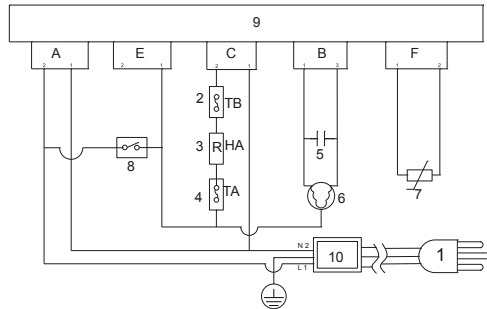

140mm

60mm

**Bellavita**

AUTO TUMBLE DRYER  
MODEL : DF 7 E C WMIC

950773

Serial N° :

Made in PRC - ELECTRO DEPOT  
1, route de Vendeville 59155 FACHES THUMESNIL - France

RATED CAPACITY	7.0kg
POWER SUPPLY	220-240V~ 50Hz
RATED POWER	2000W
MOTOR INPUT POWER	200W
HEATING POWER	1800W
GRADE OF WATERPROOF	IPX4

Contains fluorinated greenhouse gases covered by the Kyoto Protocol.  
Hermetically sealed.

### Circuit Diagram

1. Plug
2. Non-self-resetting thermal cut-out
3. Heater
4. Self-resetting temperature controller
5. Capacitor
6. Motor
7. Temperature sensor
8. Door switch
9. PCB
10. Filter

1.2mm

1.2mm 1.2mm