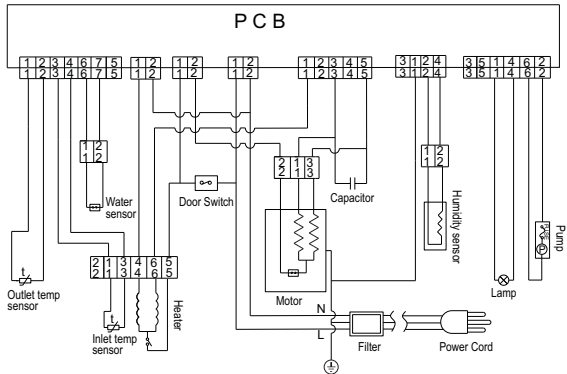

140

1.2
1.2

AUTO TUMBLE DRYER

MODEL: XXX: 型号名预留位置

RATED CAPACITY 8.0kg

POWER SUPPLY 220-240V~ 50Hz

RATED POWER 2700W

MOTOR INPUT POWER 200W

HEATING POWER 2500W

GRADE OF WATERPROOF IPX4

Circuit Diagram

PCB

60