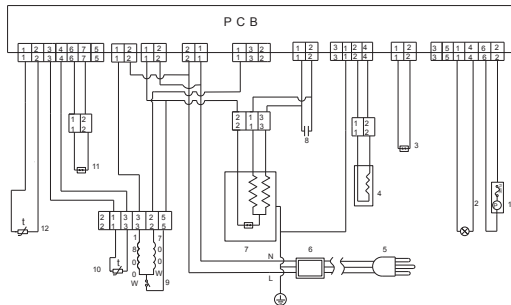

140mm

**Bellavita**

AUTO TUMBLE DRYER  
MODEL : DF 7 C B WMIC

950774

Serial N° :

Made in PRC - ELECTRO DEPOT  
1, route de Vendeville 59155 FACHES THUMESNIL - France

RATED CAPACITY	7.0kg
POWER SUPPLY	220-240V~ 50Hz
RATED POWER	2700W
MOTOR INPUT POWER	200W
HEATING POWER	2500W
GRADE OF WATERPROOF	IPX4

Contains fluorinated greenhouse gases covered by the Kyoto Protocol.  
Hermetically sealed.

### Circuit Diagram

1. Pump
2. Lamp
3. Door switch
4. Humidity sensor
5. Power Cord
6. Filter
7. Motor
8. Capacitor
9. Heater
10. Inlet temp sensor
11. Water sensor
12. Outlet temp sensor

60mm

1.2mm | 1.2mm