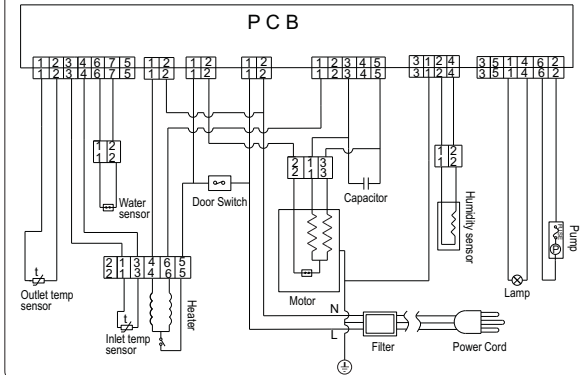

140

AUTO TUMBLE DRYER

MODEL: ~~XXX~~ 型号名预留位置

RATED CAPACITY 8.0kg

POWER SUPPLY 220-240V~ 50Hz

RATED POWER 2700W

MOTOR INPUT POWER 200W

HEATING POWER 2500W

GRADE OF WATERPROOF IPX4

Circuit Diagram

PCB

1.2

1.2

60