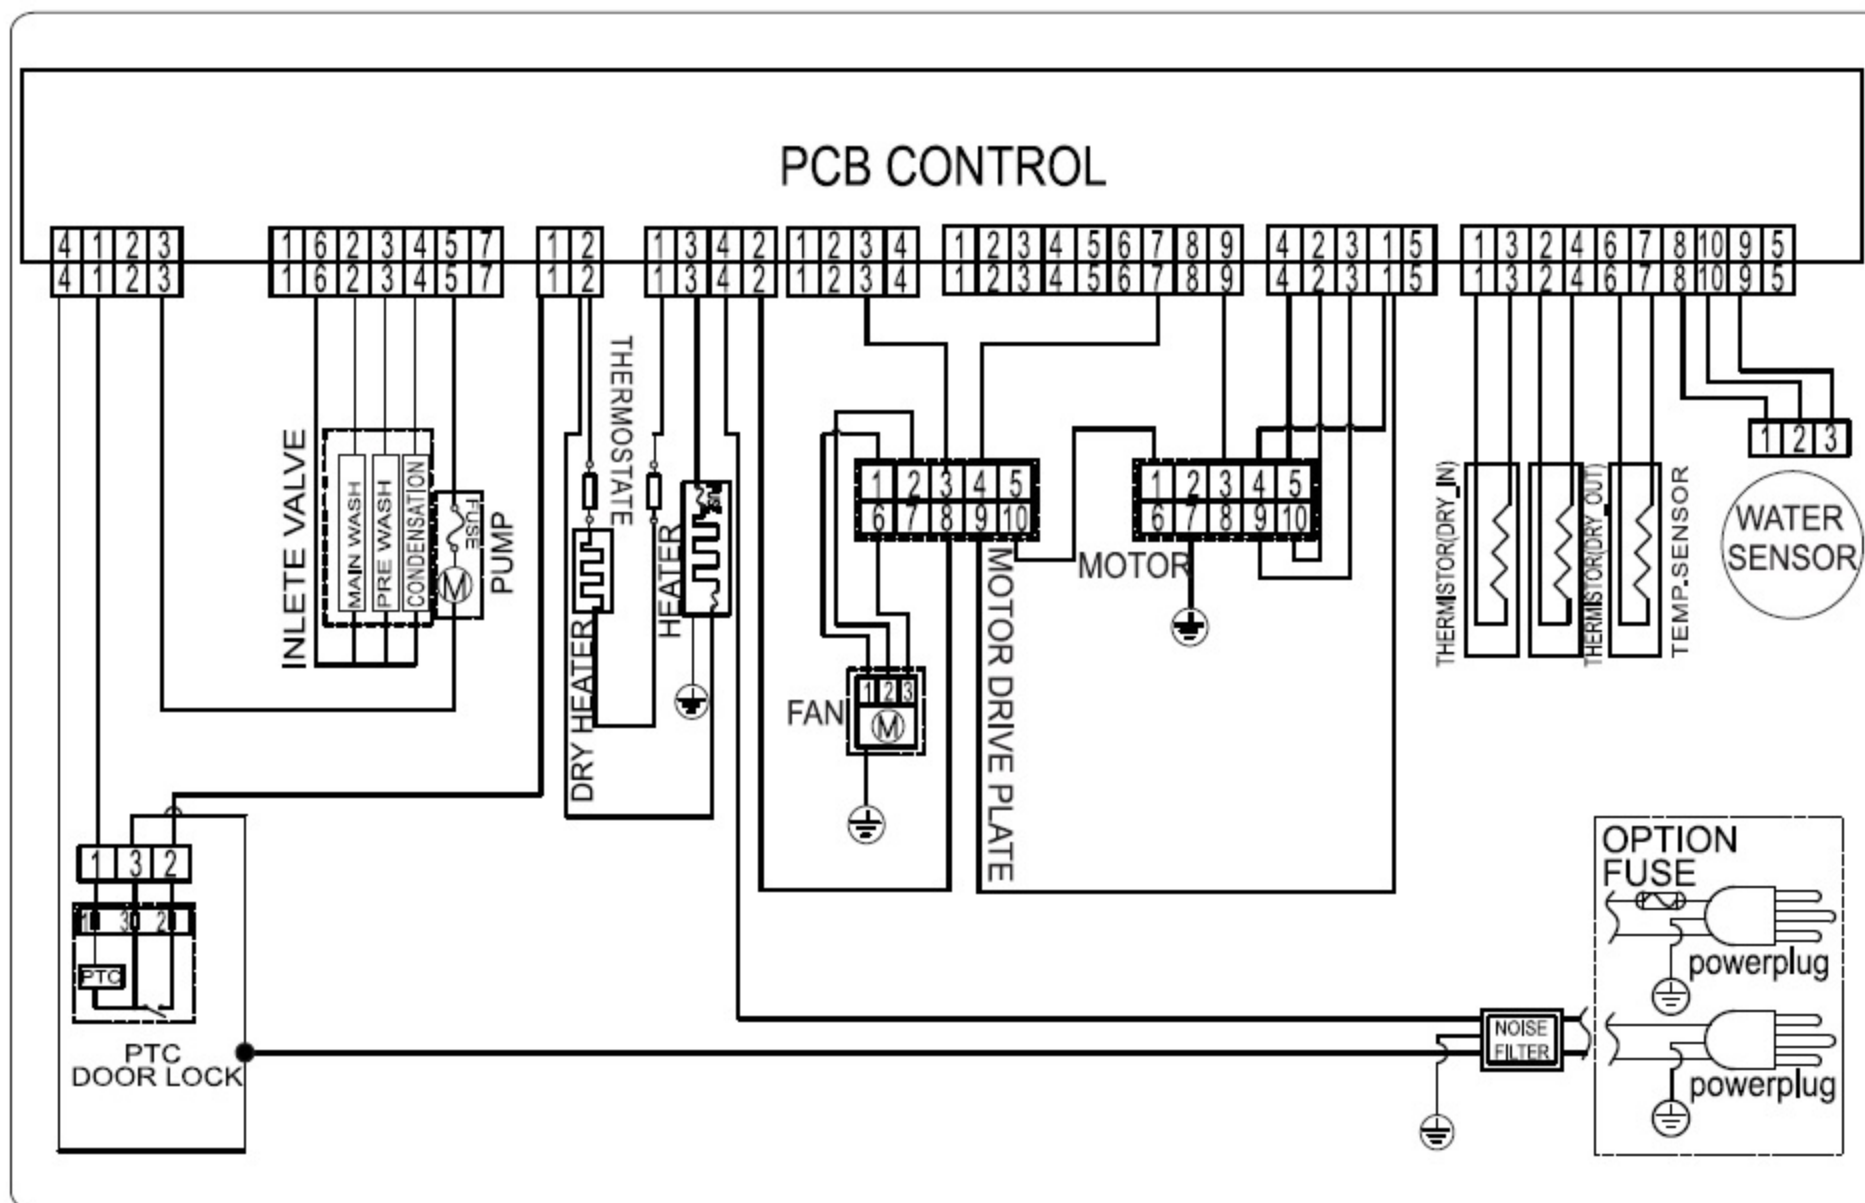

WASHER DRYER

MODEL:MFG80-DU1405B/C18E-EU(A)

NORMAL LOAD	8.0kg
DRYING CAPACITY	6.0kg
RATED VOLTAGE	220-240V~
MAX.CURRENT	10A
RATED FREQUENCY	50Hz
RATED POWER	1900W
DRYING POWER	1300W
WATER PRESSURE	0.05-1MPa
GRADE OF WATERPROOF	IPX4