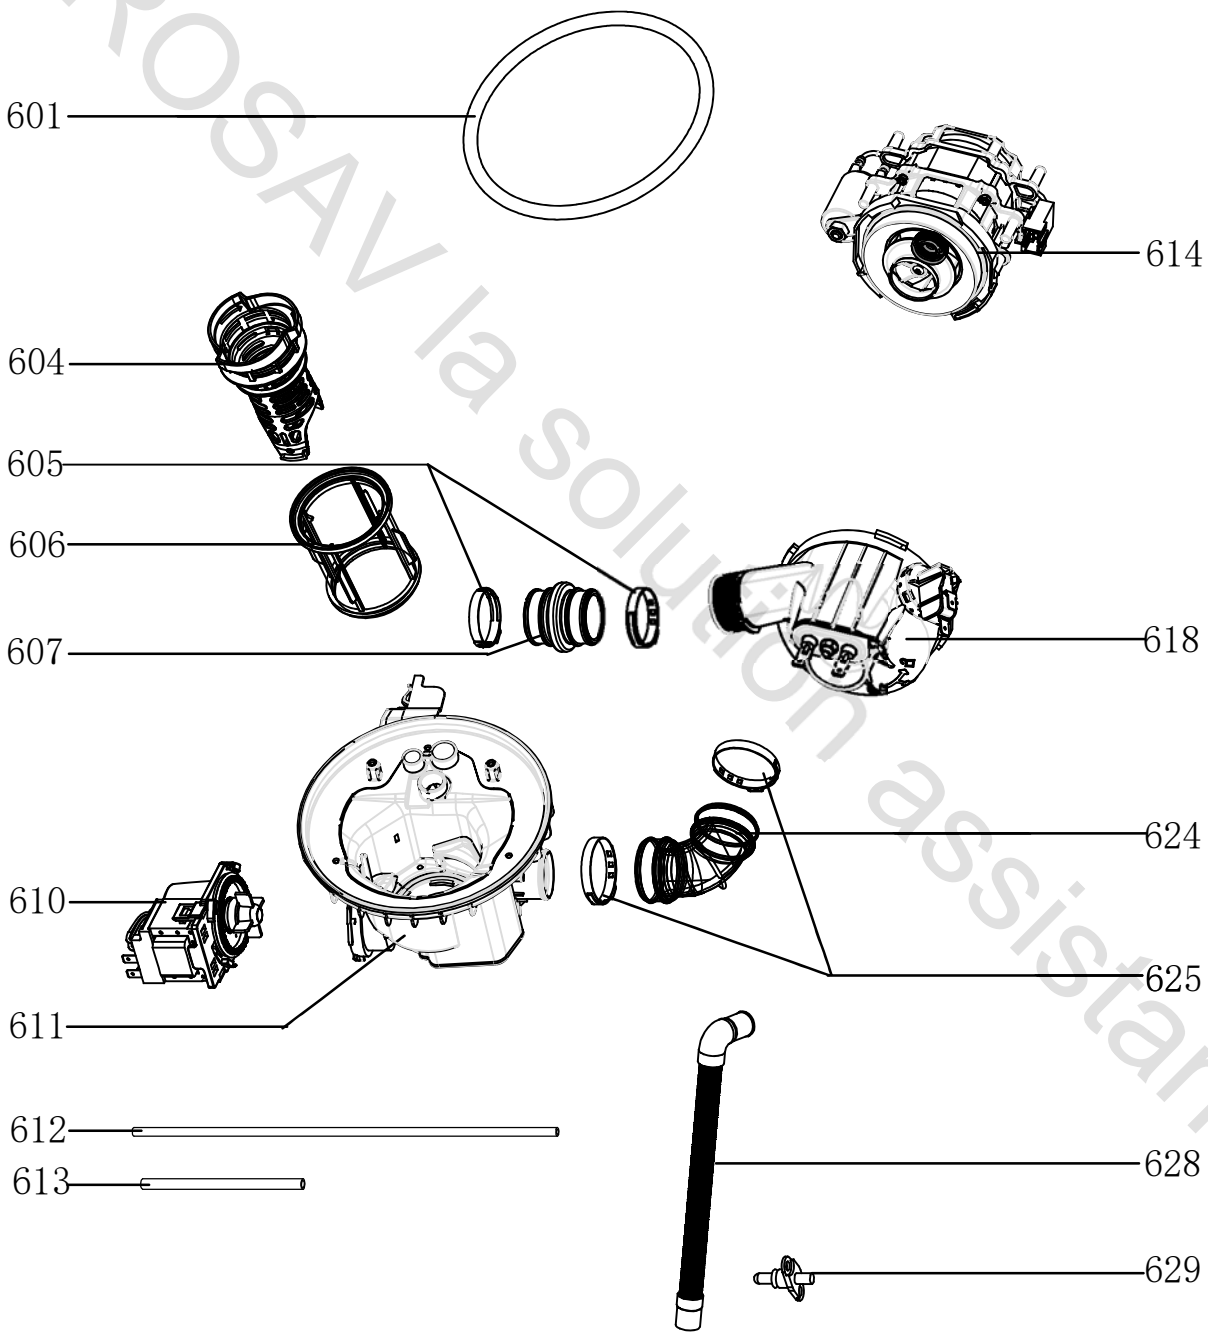

EUROSAV la solution assistance