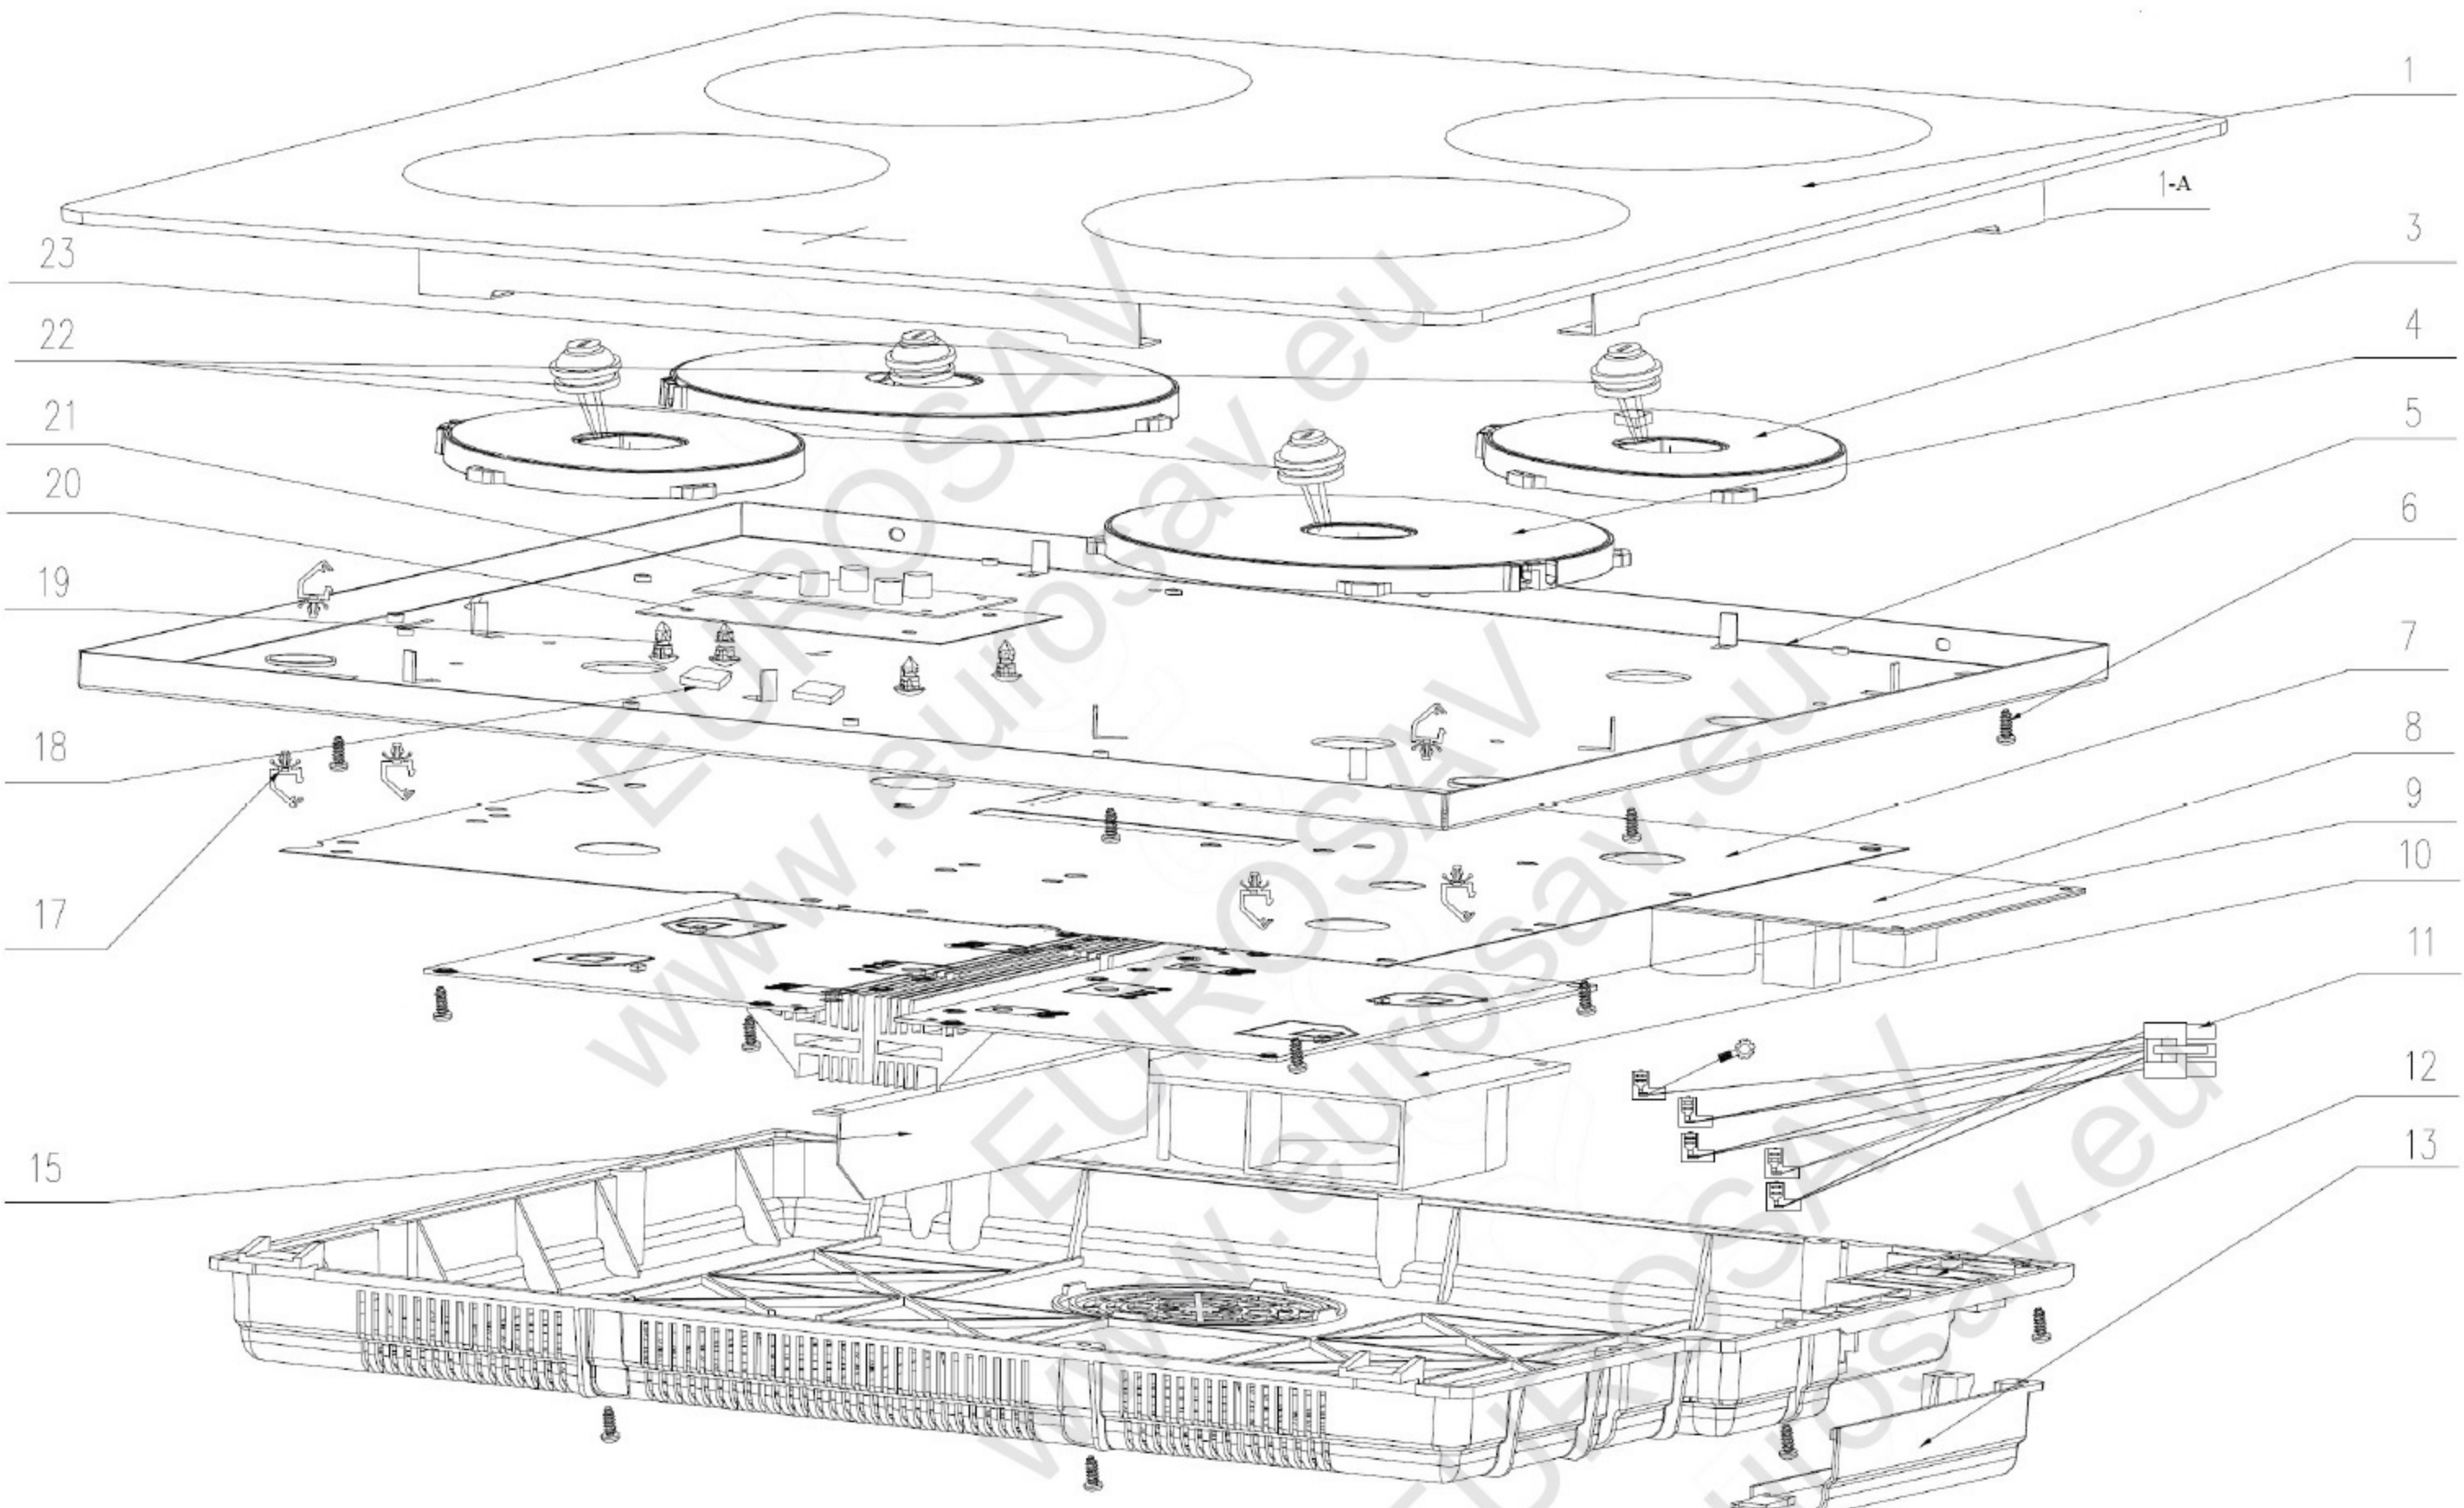

24
25

CODE	Q'ty	COLOR	
	2	RED/450mm	
	2	RED/150mm	
	2	RED	
	2	BLUE	
	1	YELLOW/GREEN