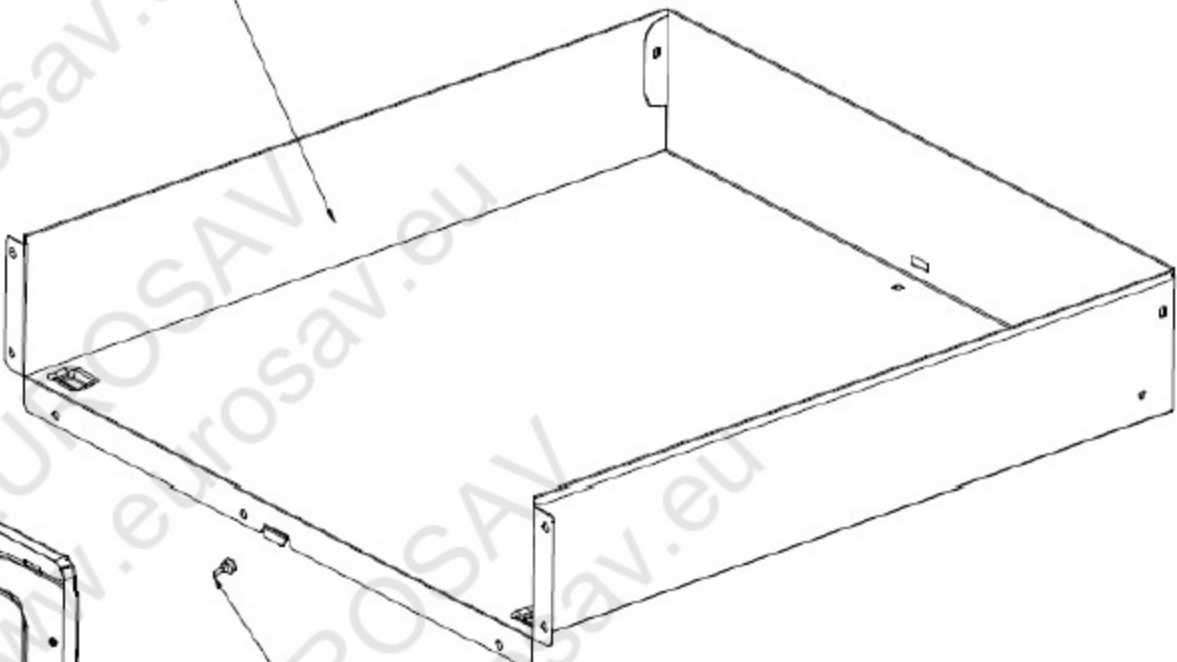

D10

D01

D19

D08

D06

EUROSAV
www.eurosav.eu