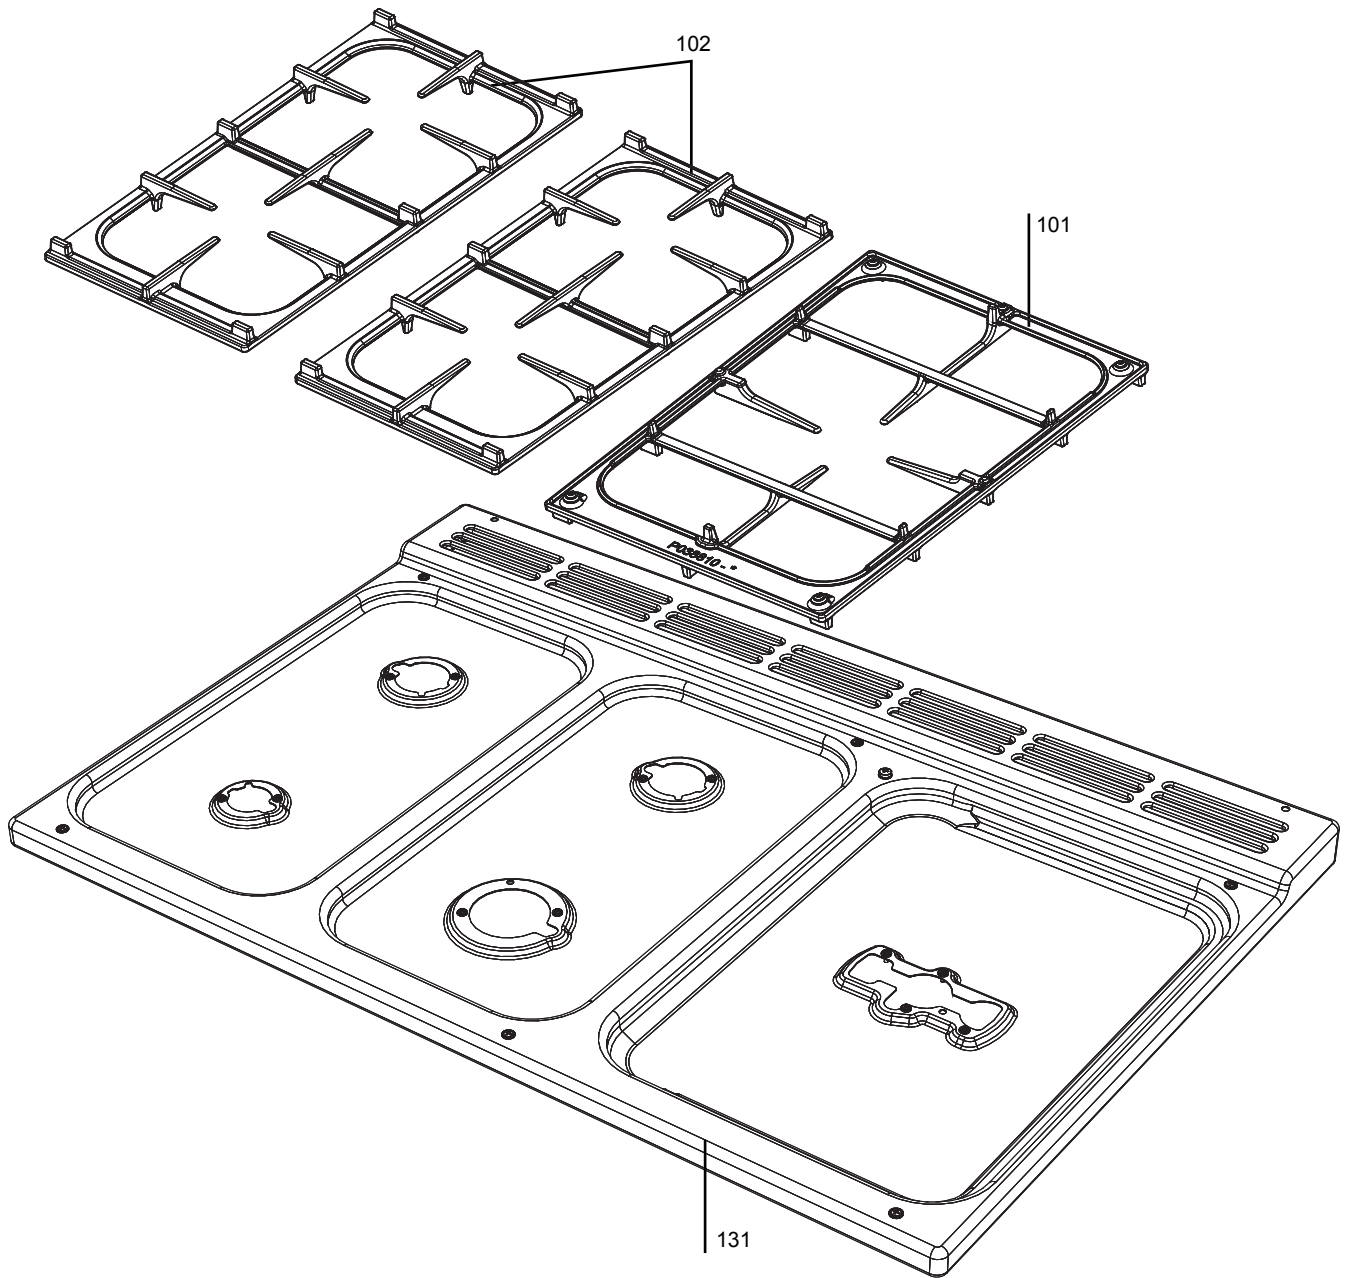

**LECKFORD DELUXE 90 DF FSD**

**DSL0790 P00**

ISSUE: 02

DATE: 02.10.2019

**PAN SUPPORTS, BURNERS AND HOTPLATE ASSEMBLY**

## HOTPLATE ASSEMBLY

# GAS RAIL ASSEMBLY

CONTROL ASSEMBLY

**GRILL CHAMBER**

LEFT HAND OVEN (MULTI-FUNCTION & LIGHT)

**RH OVEN**

APPLIANCE REAR

ACCESSORIES

**GRILL DOOR**