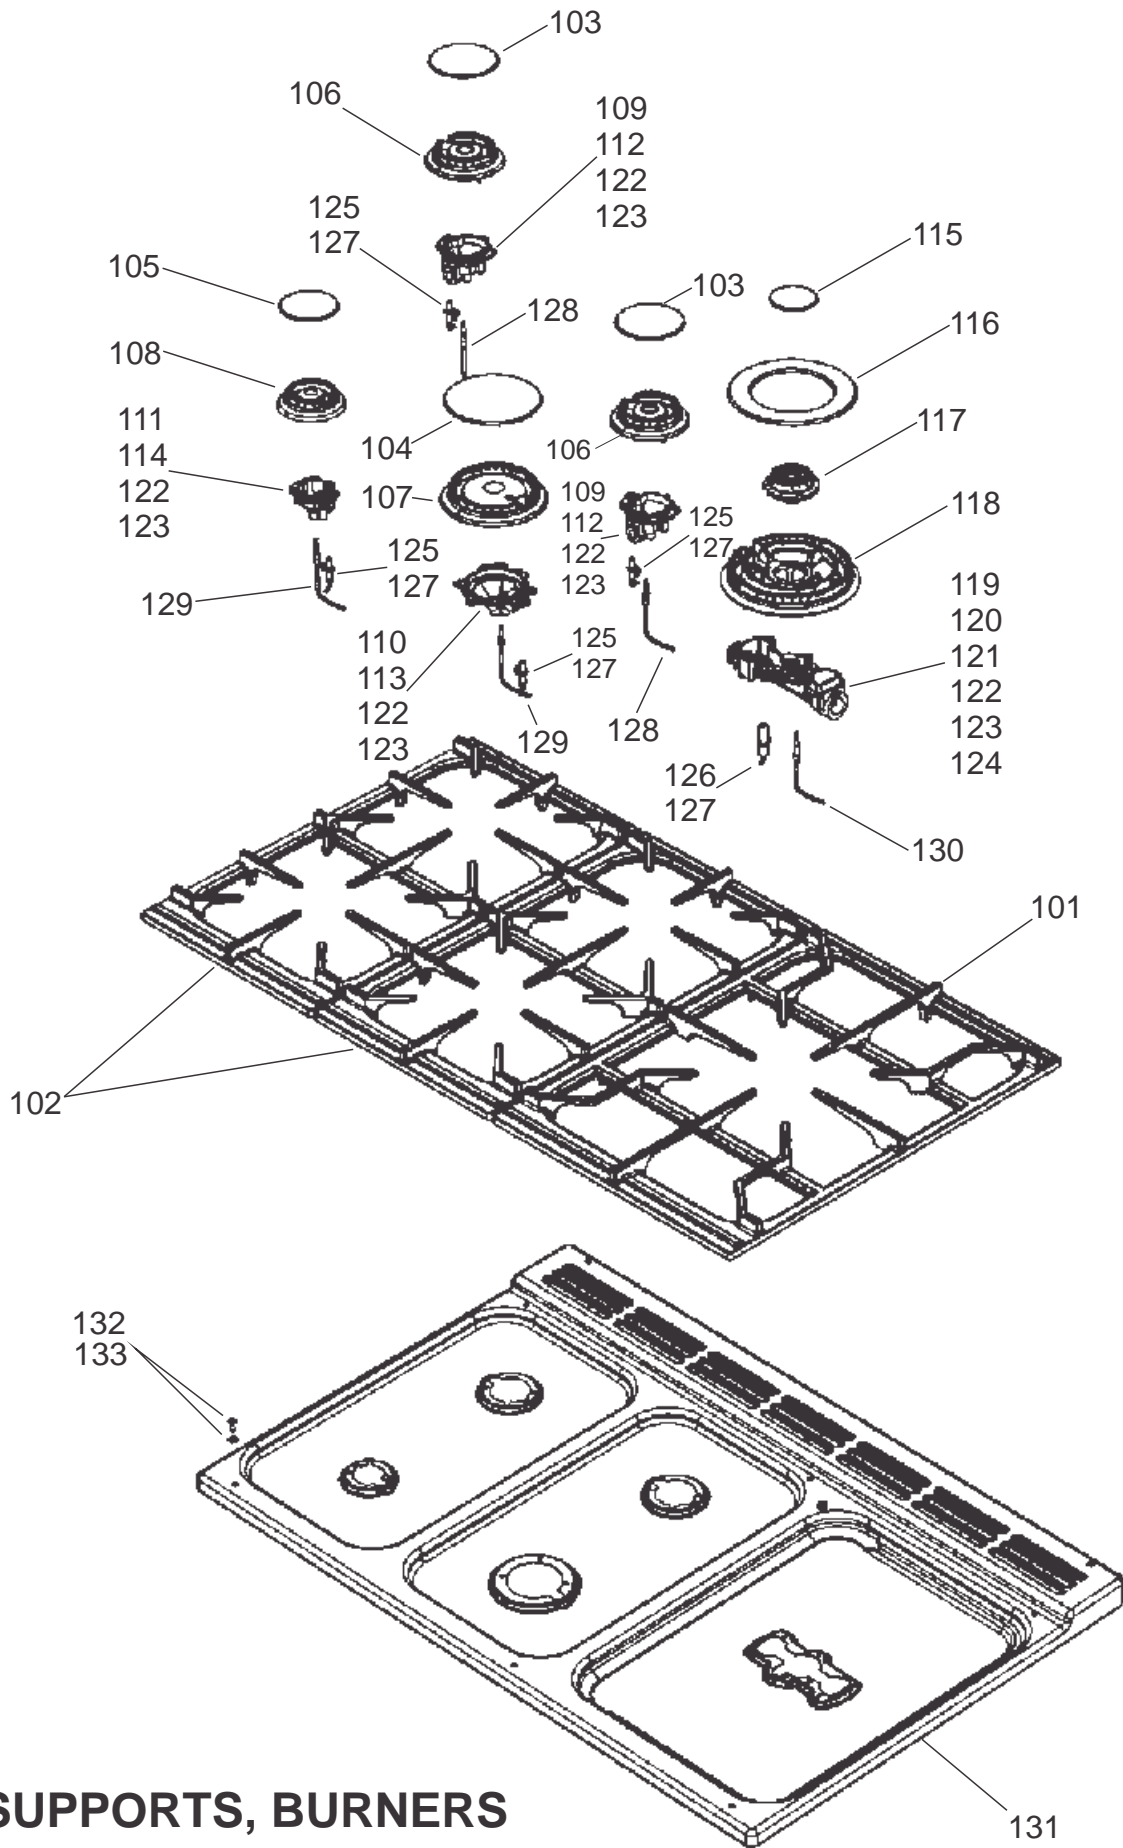

**LECKFORD DELUXE 90 DF FSD**

**DSL0790 P00**

ISSUE: 02

DATE: 02.10.2019

**PAN SUPPORTS, BURNERS AND HOTPLATE ASSEMBLY**

## HOTPLATE ASSEMBLY

# GAS RAIL ASSEMBLY

CONTROL ASSEMBLY

**GRILL CHAMBER**

LEFT HAND OVEN (MULTI-FUNCTION & LIGHT)

**RH OVEN**

APPLIANCE REAR

ACCESSORIES

**GRILL DOOR**

LEFT HAND OVEN DOOR

RH OVEN DOOR

RH DOOR AND INFILL

WIRING DIAGRAM

Code	Description
b	Blue
br	Brown
bk	Black
or	Orange
r	Red
v	Violet
w	White
y	Yellow
g/y	Green / Yellow

Code	Description
X01	Grill Front Switch
X02	Grill Energy Regulator
X03	Grill Elements
X05	Left Hand Oven Thermostat
X06	Left Hand Oven Switch
X07	Left Hand Oven Front Switch
X08	Left Hand Oven Base Element
X09	Left Hand Oven Fan Element
X10	Left Hand Oven Top Outer Element
X11	Left Hand Oven Top Inner Element
X12	Right Hand Oven Thermostat
X14	Right Hand Oven Fan Front Switch
X15	Right Hand Oven Fan Element
X16	Oven Fan
X17	Clock / Timer
X24	Cooling Fan
X26	Neon
X27	Thermal Cut-Out
X28	Ignition Switches
X30	Spark Generator
X31	Oven Light
X32	Oven Light Switch