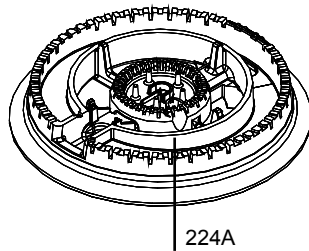

**LECKFORD DELUXE 90 DF FSD**

**DSL0790 P00**

ISSUE: 02

DATE: 02.10.2019

**PAN SUPPORTS, BURNERS AND HOTPLATE ASSEMBLY**

## HOTPLATE ASSEMBLY

LEFT HAND OVEN DOOR

RH OVEN DOOR

RH DOOR AND INFILL

WIRING DIAGRAM

Code	Description
b	Blue
br	Brown
bk	Black
or	Orange
r	Red
v	Violet
w	White
y	Yellow
g/y	Green / Yellow

Code	Description
X01	Grill Front Switch
X02	Grill Energy Regulator
X03	Grill Elements
X05	Left Hand Oven Thermostat
X06	Left Hand Oven Switch
X07	Left Hand Oven Front Switch
X08	Left Hand Oven Base Element
X09	Left Hand Oven Fan Element
X10	Left Hand Oven Top Outer Element
X11	Left Hand Oven Top Inner Element
X12	Right Hand Oven Thermostat
X14	Right Hand Oven Fan Front Switch
X15	Right Hand Oven Fan Element
X16	Oven Fan
X17	Clock / Timer
X24	Cooling Fan
X26	Neon
X27	Thermal Cut-Out
X28	Ignition Switches
X30	Spark Generator
X31	Oven Light
X32	Oven Light Switch