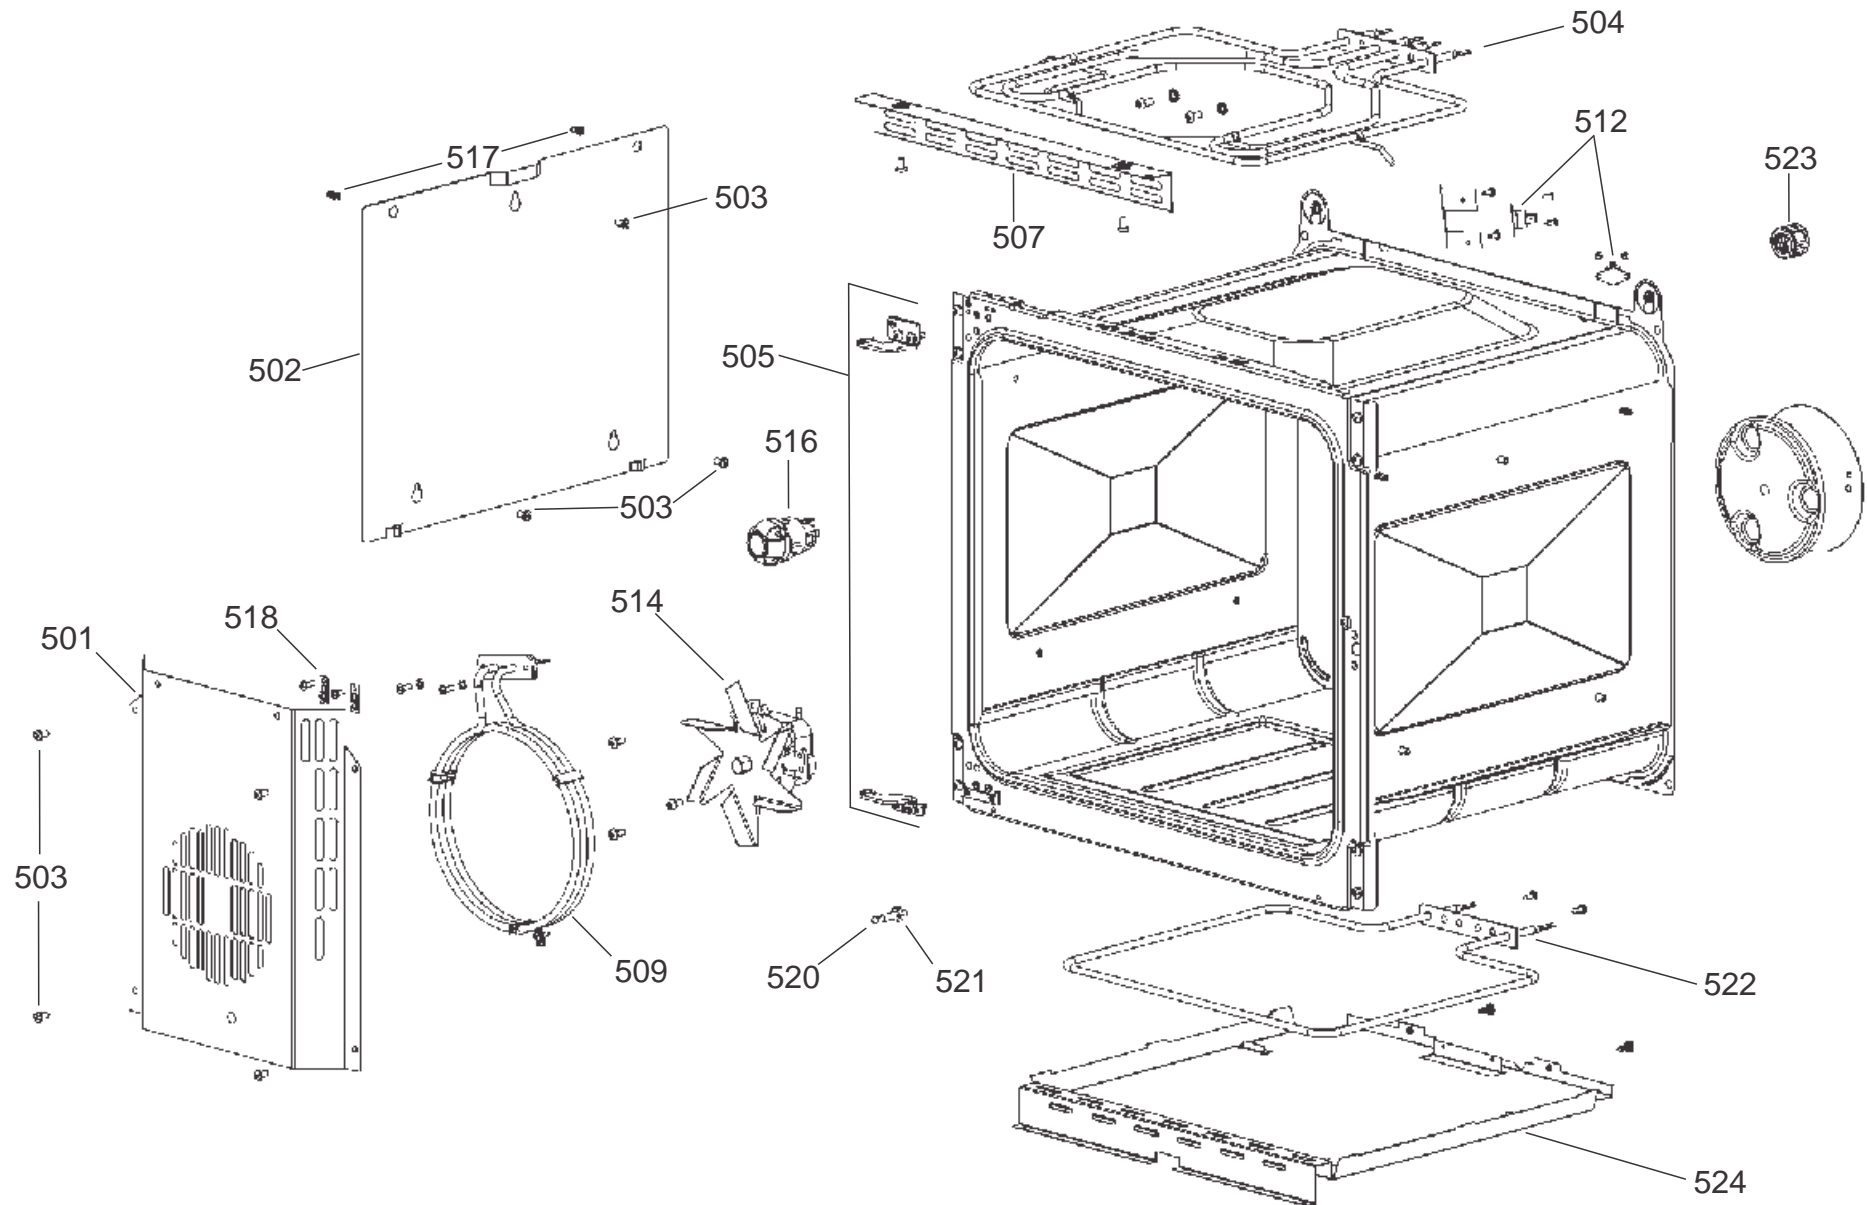

# GAS RAIL ASSEMBLY

CONTROL ASSEMBLY

**GRILL CHAMBER**

LEFT HAND OVEN (MULTI-FUNCTION & LIGHT)

**RH OVEN**

APPLIANCE REAR

ACCESSORIES

**GRILL DOOR**

LEFT HAND OVEN DOOR

RH OVEN DOOR

RH DOOR AND INFILL

WIRING DIAGRAM

Code	Description
b	Blue
br	Brown
bk	Black
or	Orange
r	Red
v	Violet
w	White
y	Yellow
g/y	Green / Yellow

Code	Description
X01	Grill Front Switch
X02	Grill Energy Regulator
X03	Grill Elements
X05	Left Hand Oven Thermostat
X06	Left Hand Oven Switch
X07	Left Hand Oven Front Switch
X08	Left Hand Oven Base Element
X09	Left Hand Oven Fan Element
X10	Left Hand Oven Top Outer Element
X11	Left Hand Oven Top Inner Element
X12	Right Hand Oven Thermostat
X14	Right Hand Oven Fan Front Switch
X15	Right Hand Oven Fan Element
X16	Oven Fan
X17	Clock / Timer
X24	Cooling Fan
X26	Neon
X27	Thermal Cut-Out
X28	Ignition Switches
X30	Spark Generator
X31	Oven Light
X32	Oven Light Switch