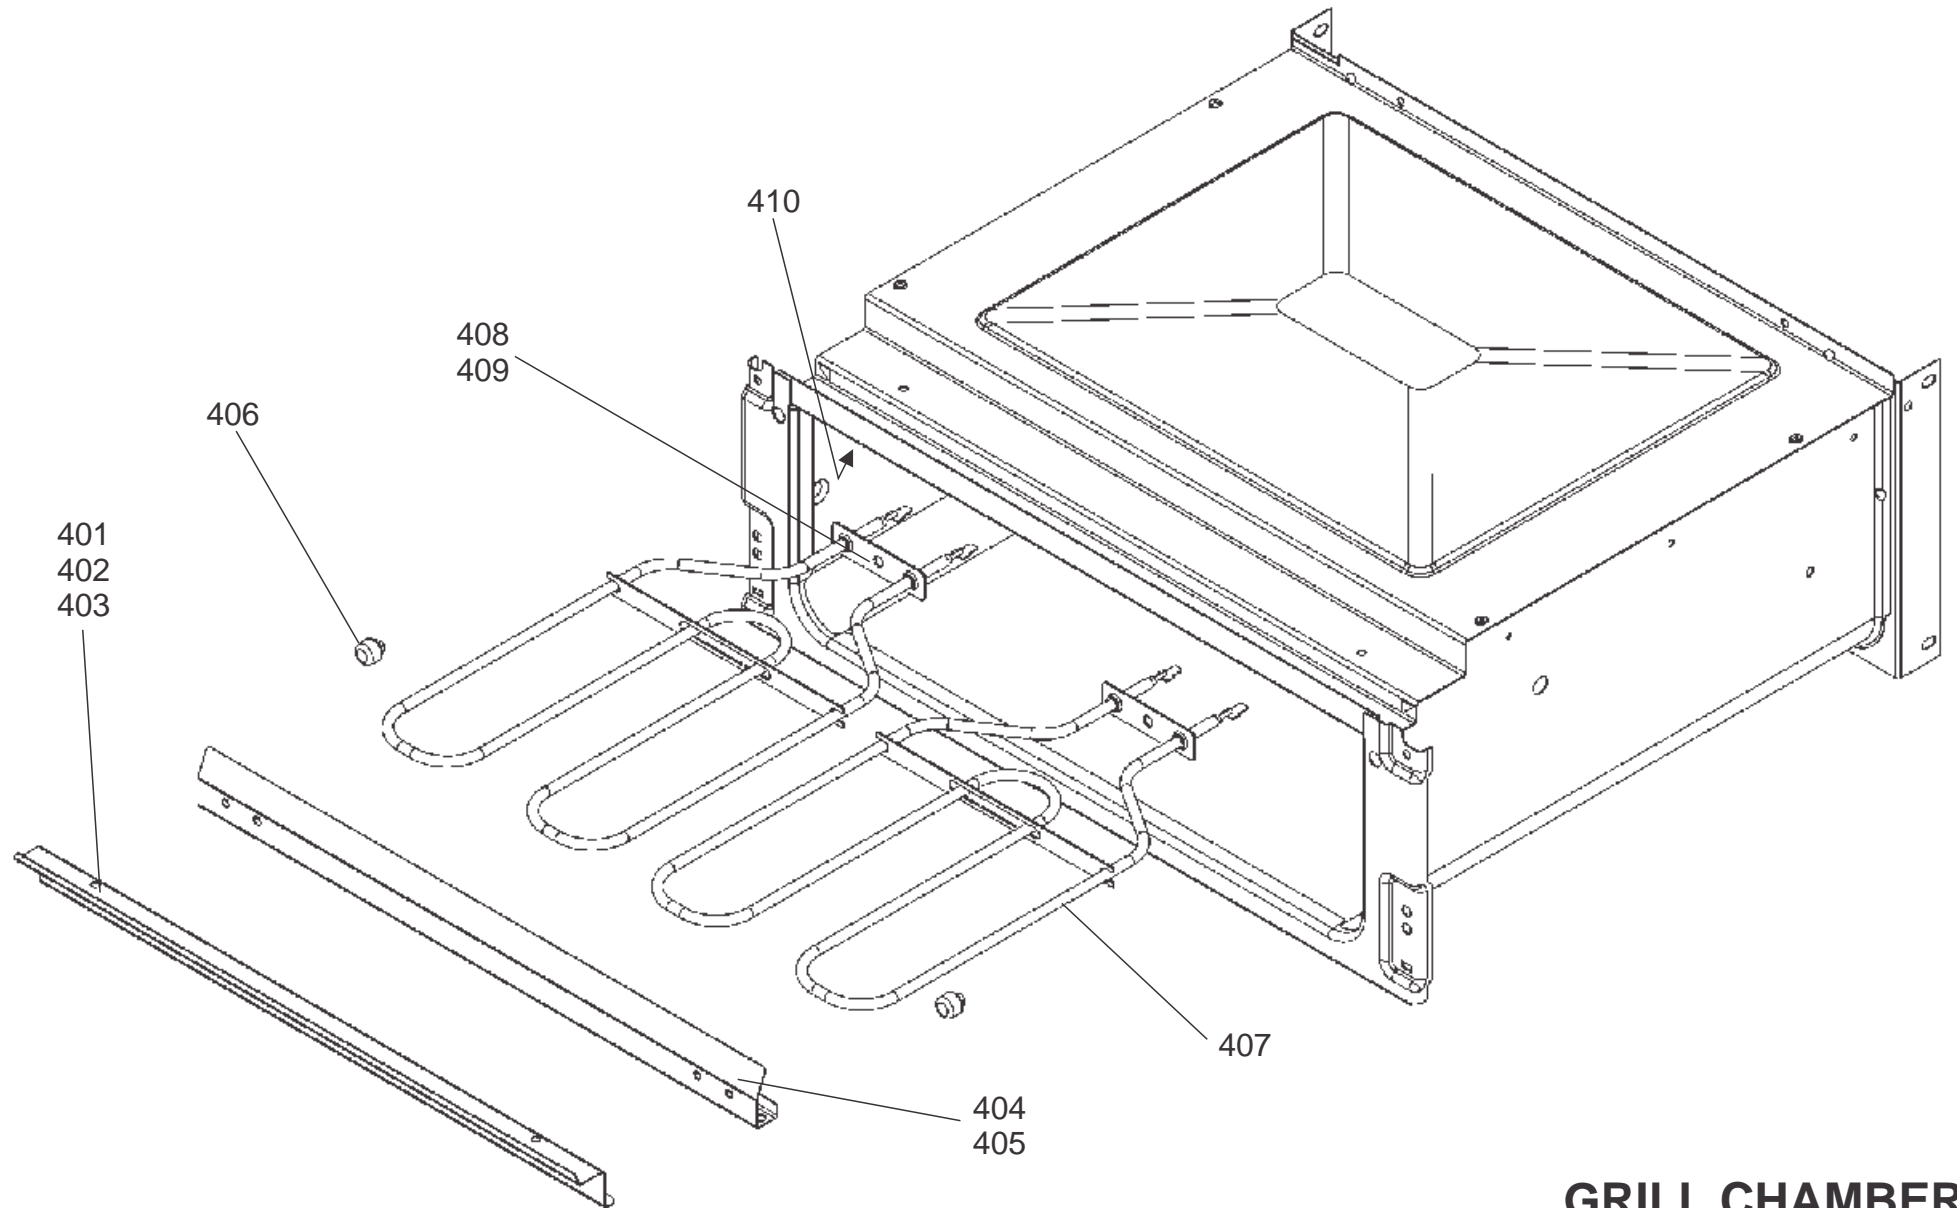

**LECKFORD DELUXE 90 DF FSD**

**DSL0790 P00**

ISSUE: 02

DATE: 02.10.2019

**PAN SUPPORTS, BURNERS AND HOTPLATE ASSEMBLY**

## HOTPLATE ASSEMBLY

# GAS RAIL ASSEMBLY

CONTROL ASSEMBLY

**GRILL CHAMBER**

LEFT HAND OVEN (MULTI-FUNCTION & LIGHT)

**RH OVEN**

APPLIANCE REAR

ACCESSORIES

**GRILL DOOR**