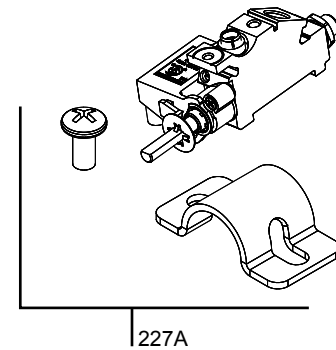

**LECKFORD DELUXE 90 DF FSD**

**DSL0790 P00**

ISSUE: 02

DATE: 02.10.2019

**PAN SUPPORTS, BURNERS AND HOTPLATE ASSEMBLY**

# GAS RAIL ASSEMBLY

CONTROL ASSEMBLY

**GRILL CHAMBER**

LEFT HAND OVEN (MULTI-FUNCTION & LIGHT)

**RH OVEN**

APPLIANCE REAR

ACCESSORIES

**GRILL DOOR**

LEFT HAND OVEN DOOR

RH OVEN DOOR

RH DOOR AND INFILL

WIRING DIAGRAM

Code	Description
b	Blue
br	Brown
bk	Black
or	Orange
r	Red
v	Violet
w	White
y	Yellow
g/y	Green / Yellow

Code	Description
X01	Grill Front Switch
X02	Grill Energy Regulator
X03	Grill Elements
X05	Left Hand Oven Thermostat
X06	Left Hand Oven Switch
X07	Left Hand Oven Front Switch
X08	Left Hand Oven Base Element
X09	Left Hand Oven Fan Element
X10	Left Hand Oven Top Outer Element
X11	Left Hand Oven Top Inner Element
X12	Right Hand Oven Thermostat
X14	Right Hand Oven Fan Front Switch
X15	Right Hand Oven Fan Element
X16	Oven Fan
X17	Clock / Timer
X24	Cooling Fan
X26	Neon
X27	Thermal Cut-Out
X28	Ignition Switches
X30	Spark Generator
X31	Oven Light
X32	Oven Light Switch