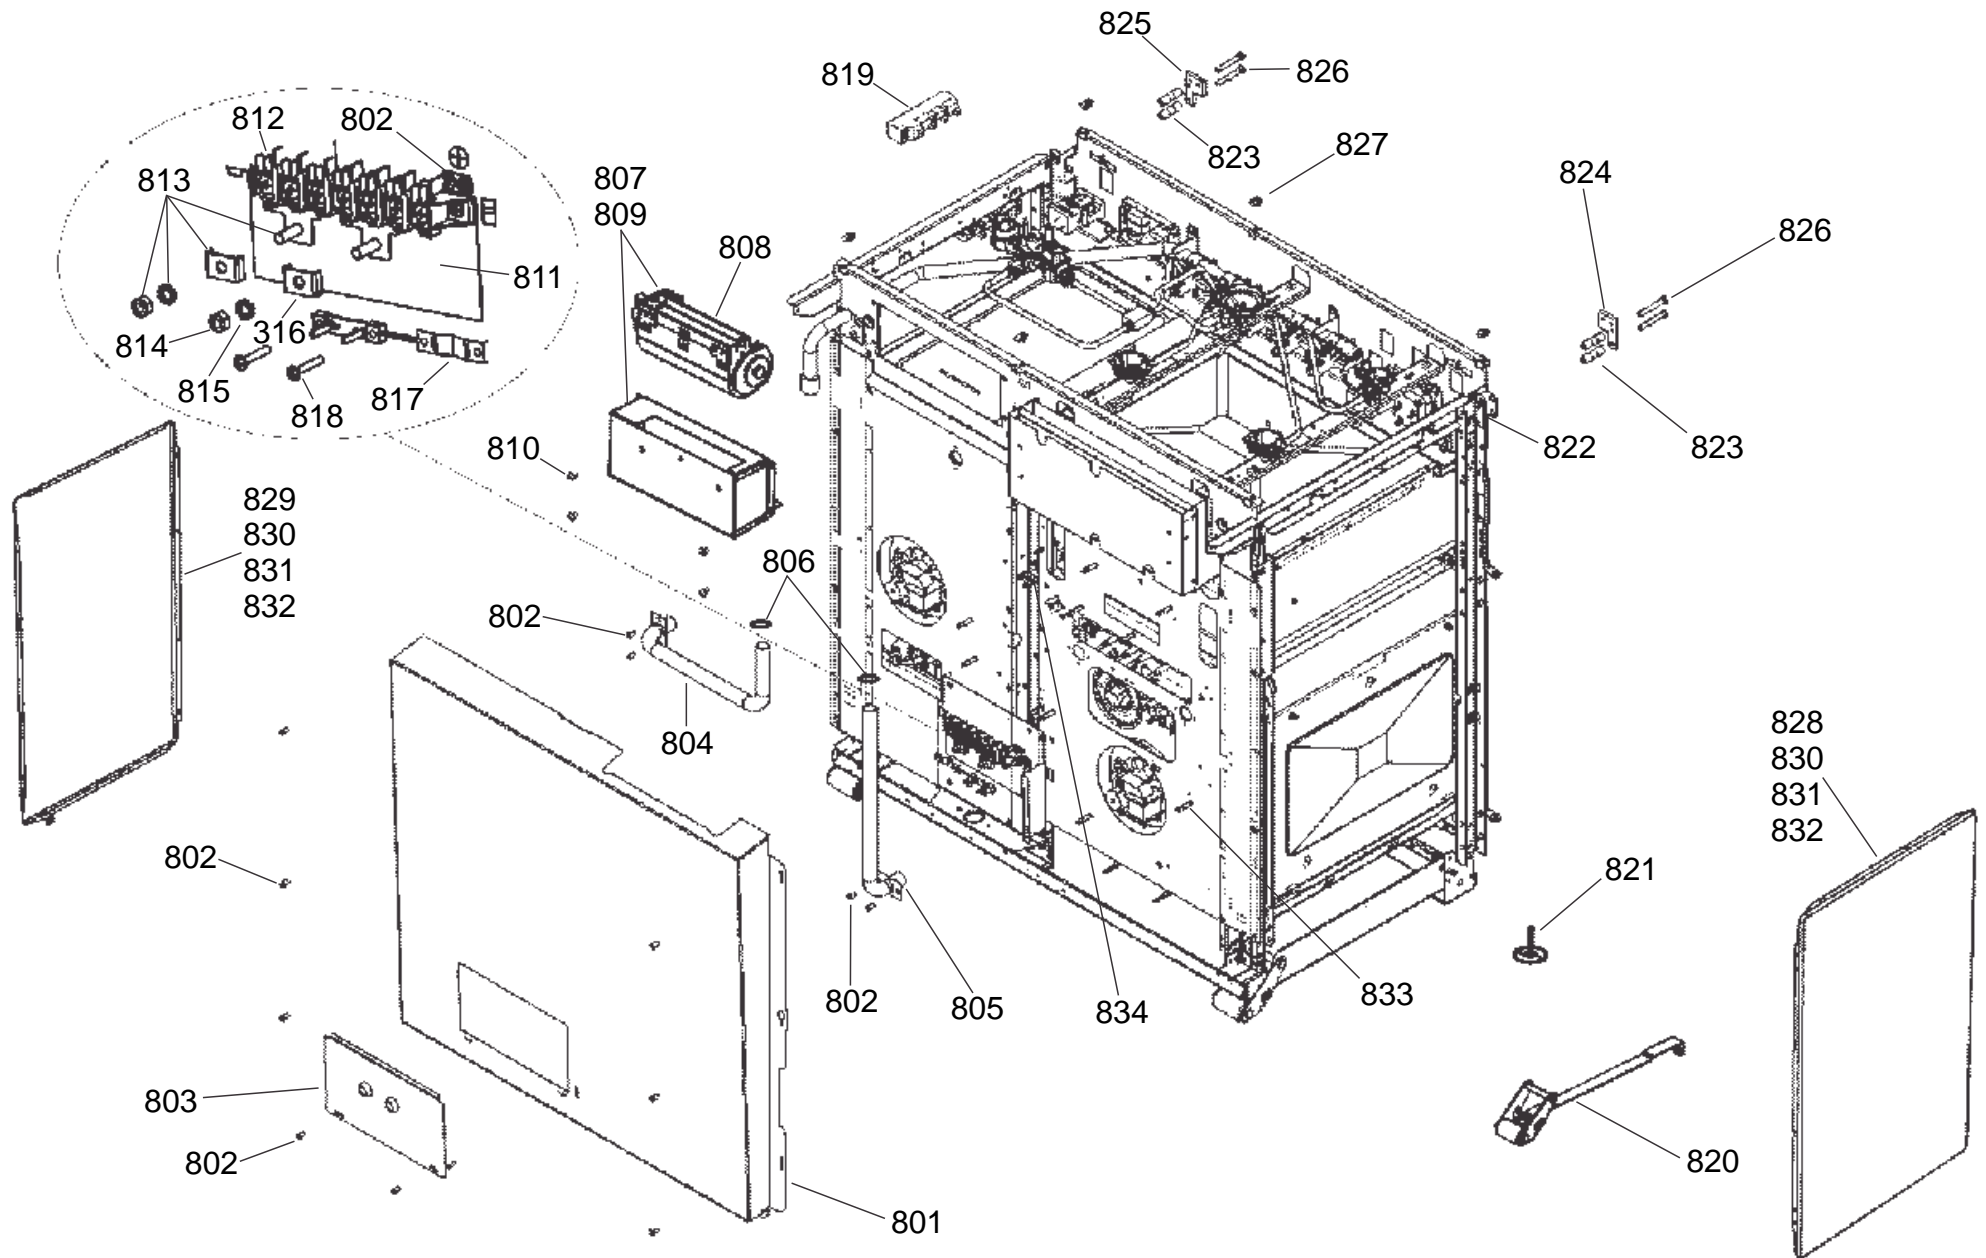

# GAS RAIL ASSEMBLY

CONTROL ASSEMBLY

**GRILL CHAMBER**

LEFT HAND OVEN (MULTI-FUNCTION & LIGHT)

**RH OVEN**

APPLIANCE REAR

ACCESSORIES

**GRILL DOOR**

LEFT HAND OVEN DOOR

RH OVEN DOOR

RH DOOR AND INFILL

WIRING DIAGRAM

Code	Description
b	Blue
br	Brown
bk	Black
or	Orange
r	Red
v	Violet
w	White
y	Yellow
g/y	Green / Yellow

Code	Description
X01	Grill Front Switch
X02	Grill Energy Regulator
X03	Grill Elements
X05	Left Hand Oven Thermostat
X06	Left Hand Oven Switch
X07	Left Hand Oven Front Switch
X08	Left Hand Oven Base Element
X09	Left Hand Oven Fan Element
X10	Left Hand Oven Top Outer Element
X11	Left Hand Oven Top Inner Element
X12	Right Hand Oven Thermostat
X14	Right Hand Oven Fan Front Switch
X15	Right Hand Oven Fan Element
X16	Oven Fan
X17	Clock / Timer
X24	Cooling Fan
X26	Neon
X27	Thermal Cut-Out
X28	Ignition Switches
X30	Spark Generator
X31	Oven Light
X32	Oven Light Switch