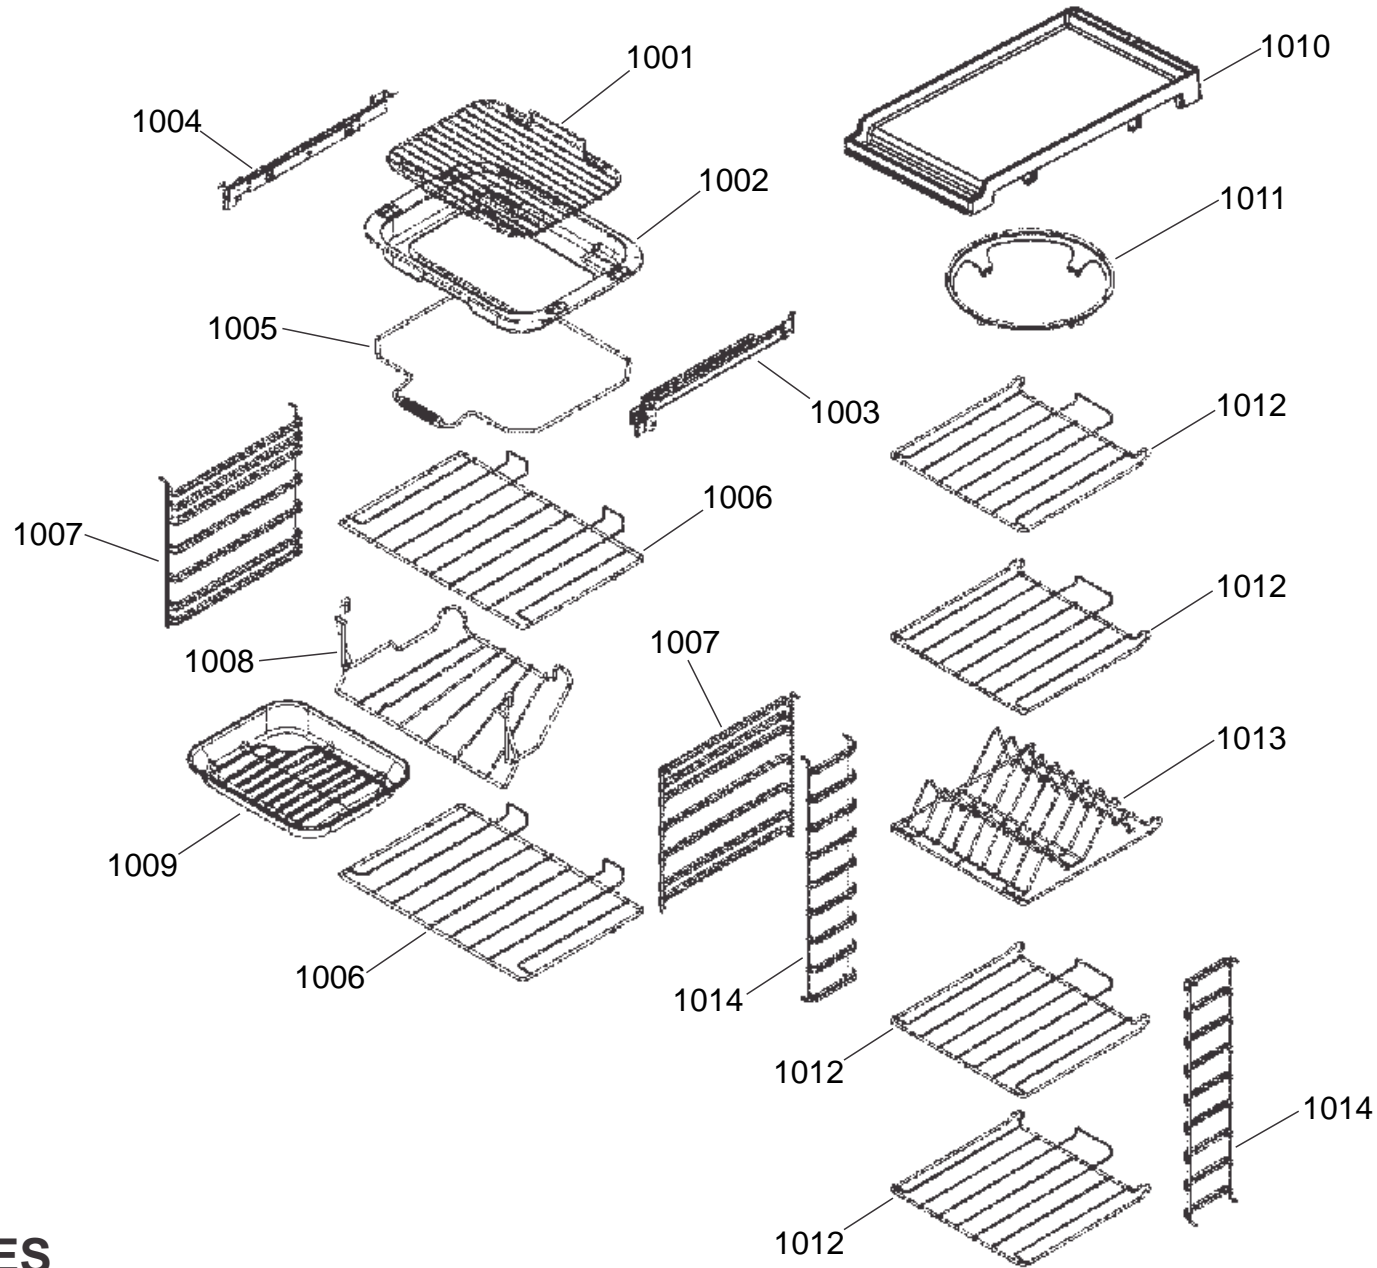

# GAS RAIL ASSEMBLY

CONTROL ASSEMBLY

**GRILL CHAMBER**

LEFT HAND OVEN (MULTI-FUNCTION & LIGHT)

**RH OVEN**

APPLIANCE REAR

ACCESSORIES

**GRILL DOOR**

LEFT HAND OVEN DOOR

RH OVEN DOOR

RH DOOR AND INFILL

WIRING DIAGRAM

Code	Description
b	Blue
br	Brown
bk	Black
or	Orange
r	Red
v	Violet
w	White
y	Yellow
g/y	Green / Yellow

Code	Description
X01	Grill Front Switch
X02	Grill Energy Regulator
X03	Grill Elements
X05	Left Hand Oven Thermostat
X06	Left Hand Oven Switch
X07	Left Hand Oven Front Switch
X08	Left Hand Oven Base Element
X09	Left Hand Oven Fan Element
X10	Left Hand Oven Top Outer Element
X11	Left Hand Oven Top Inner Element
X12	Right Hand Oven Thermostat
X14	Right Hand Oven Fan Front Switch
X15	Right Hand Oven Fan Element
X16	Oven Fan
X17	Clock / Timer
X24	Cooling Fan
X26	Neon
X27	Thermal Cut-Out
X28	Ignition Switches
X30	Spark Generator
X31	Oven Light
X32	Oven Light Switch