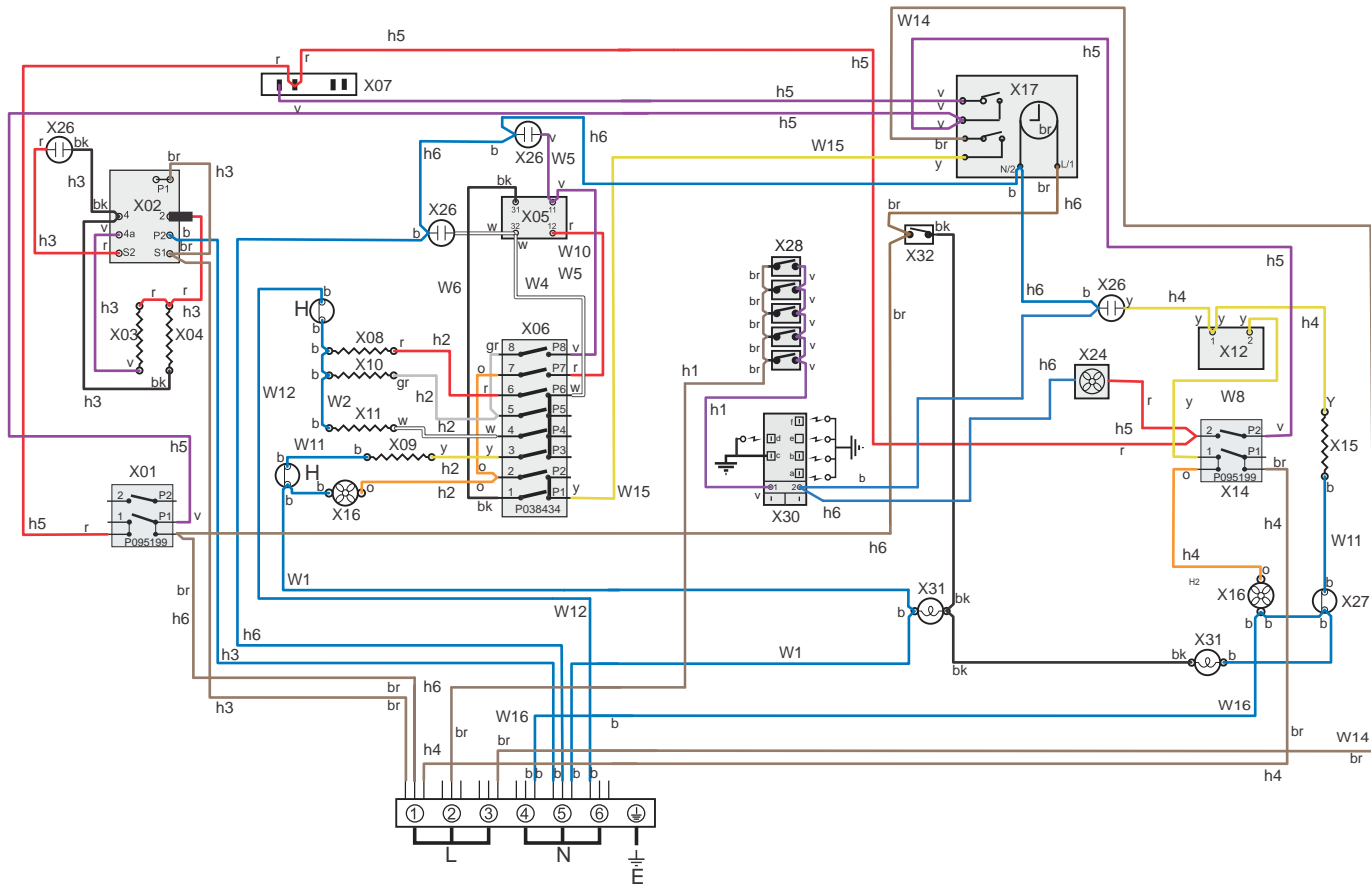

## HOTPLATE ASSEMBLY

# GAS RAIL ASSEMBLY

CONTROL ASSEMBLY

**GRILL CHAMBER**

LEFT HAND OVEN (MULTI-FUNCTION & LIGHT)

**RH OVEN**

APPLIANCE REAR

ACCESSORIES

**GRILL DOOR**

LEFT HAND OVEN DOOR

RH OVEN DOOR

RH DOOR AND INFILL

WIRING DIAGRAM

Code	Description
b	Blue
br	Brown
bk	Black
or	Orange
r	Red
v	Violet
w	White
y	Yellow
g/y	Green / Yellow

Code	Description
X01	Grill Front Switch
X02	Grill Energy Regulator
X03	Grill Elements
X05	Left Hand Oven Thermostat
X06	Left Hand Oven Switch
X07	Left Hand Oven Front Switch
X08	Left Hand Oven Base Element
X09	Left Hand Oven Fan Element
X10	Left Hand Oven Top Outer Element
X11	Left Hand Oven Top Inner Element
X12	Right Hand Oven Thermostat
X14	Right Hand Oven Fan Front Switch
X15	Right Hand Oven Fan Element
X16	Oven Fan
X17	Clock / Timer
X24	Cooling Fan
X26	Neon
X27	Thermal Cut-Out
X28	Ignition Switches
X30	Spark Generator
X31	Oven Light
X32	Oven Light Switch