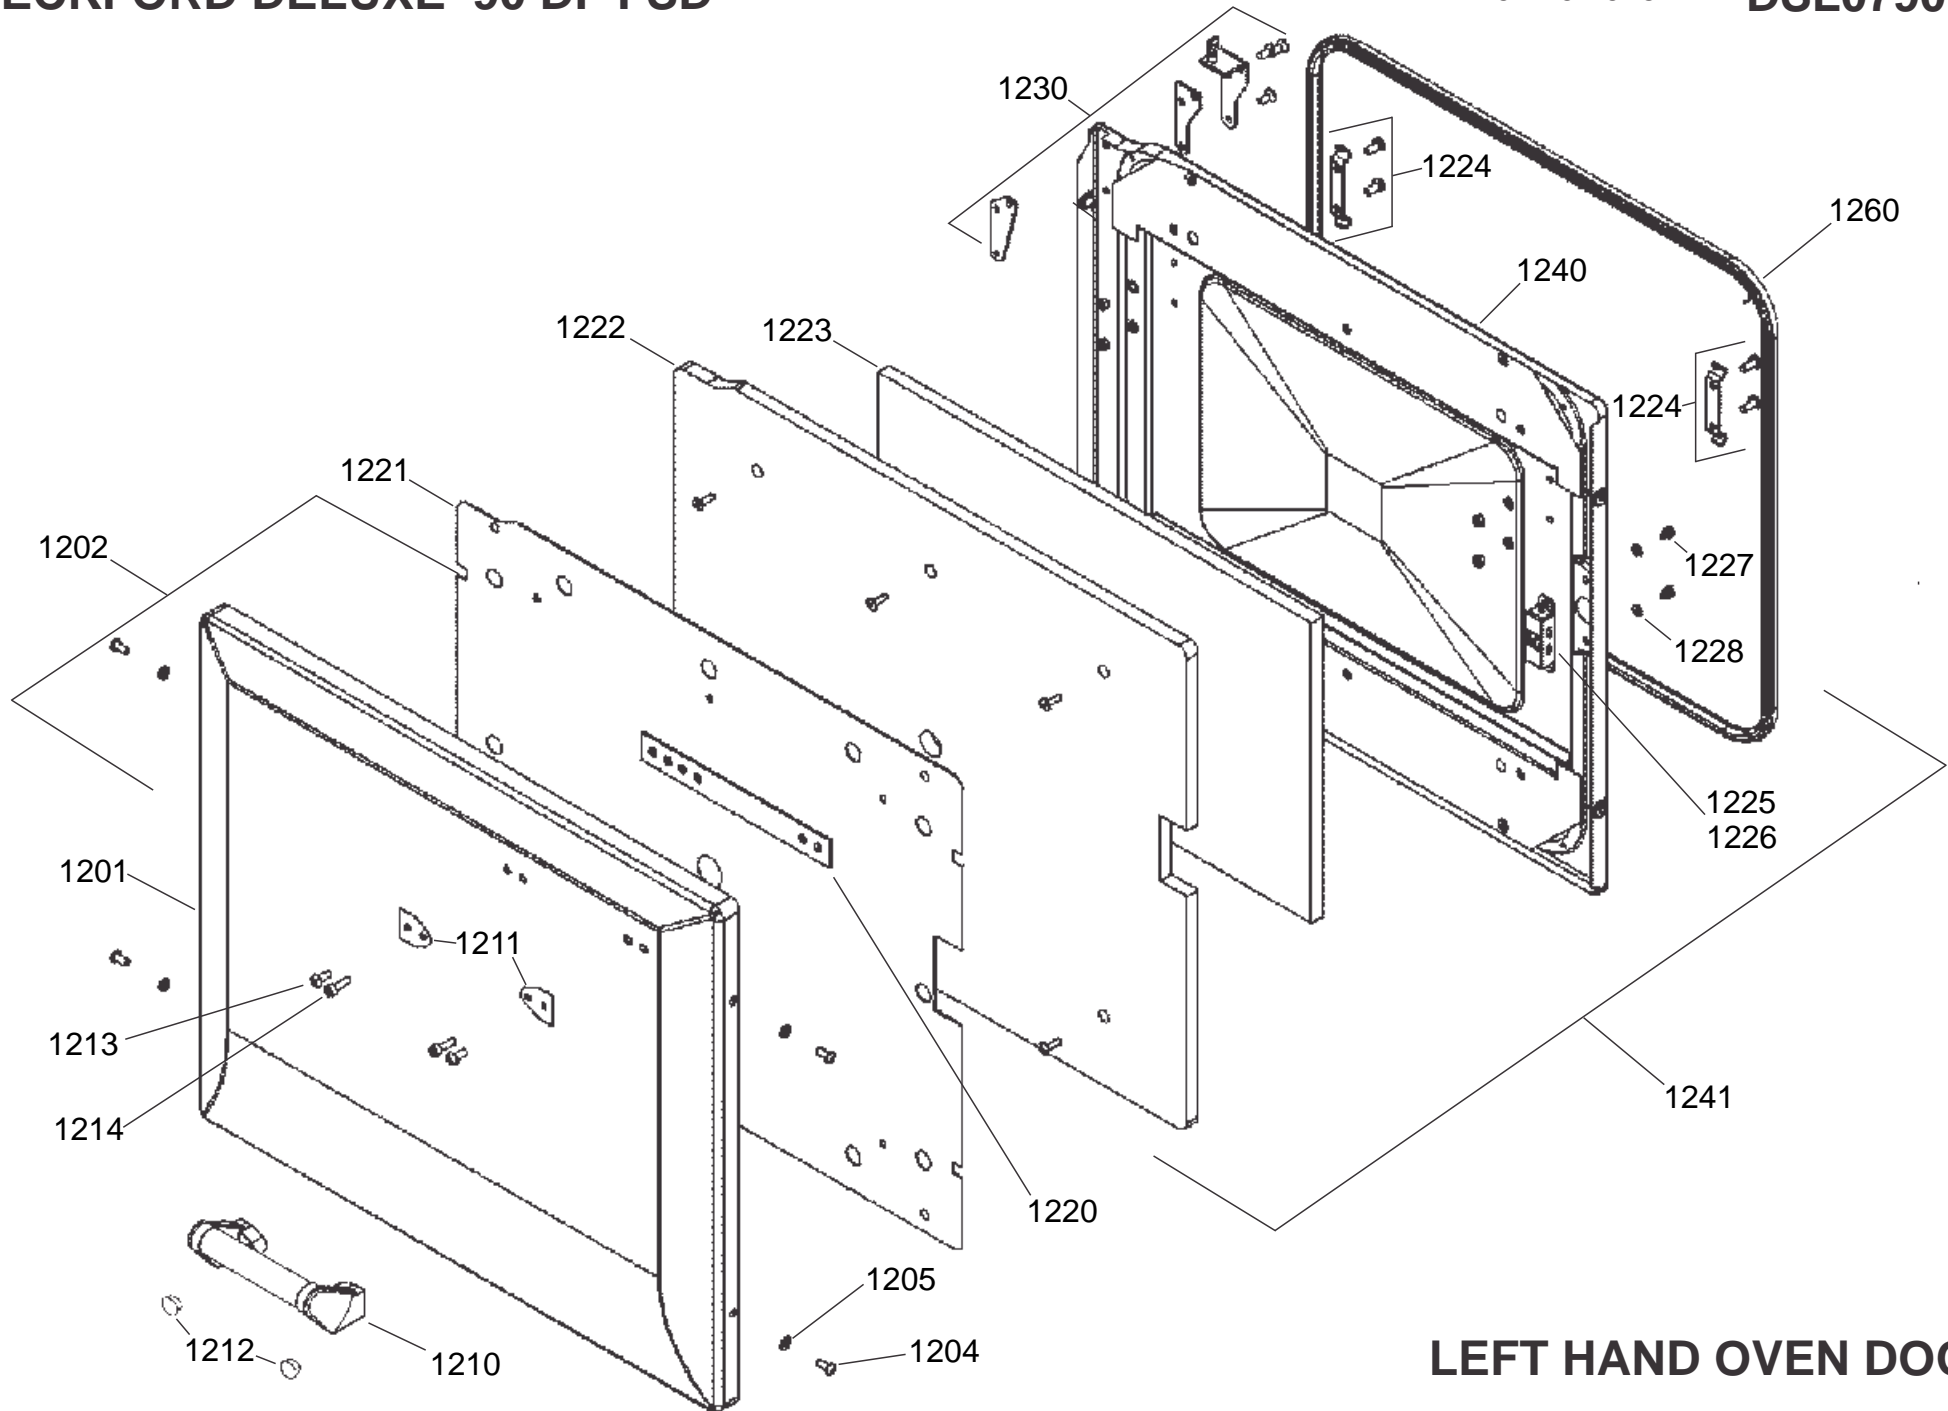

# GAS RAIL ASSEMBLY

CONTROL ASSEMBLY

**GRILL CHAMBER**

LEFT HAND OVEN (MULTI-FUNCTION & LIGHT)

**RH OVEN**

APPLIANCE REAR

ACCESSORIES

**GRILL DOOR**

LEFT HAND OVEN DOOR

RH OVEN DOOR

RH DOOR AND INFILL

WIRING DIAGRAM

Code	Description
b	Blue
br	Brown
bk	Black
or	Orange
r	Red
v	Violet
w	White
y	Yellow
g/y	Green / Yellow

Code	Description
X01	Grill Front Switch
X02	Grill Energy Regulator
X03	Grill Elements
X05	Left Hand Oven Thermostat
X06	Left Hand Oven Switch
X07	Left Hand Oven Front Switch
X08	Left Hand Oven Base Element
X09	Left Hand Oven Fan Element
X10	Left Hand Oven Top Outer Element
X11	Left Hand Oven Top Inner Element
X12	Right Hand Oven Thermostat
X14	Right Hand Oven Fan Front Switch
X15	Right Hand Oven Fan Element
X16	Oven Fan
X17	Clock / Timer
X24	Cooling Fan
X26	Neon
X27	Thermal Cut-Out
X28	Ignition Switches
X30	Spark Generator
X31	Oven Light
X32	Oven Light Switch