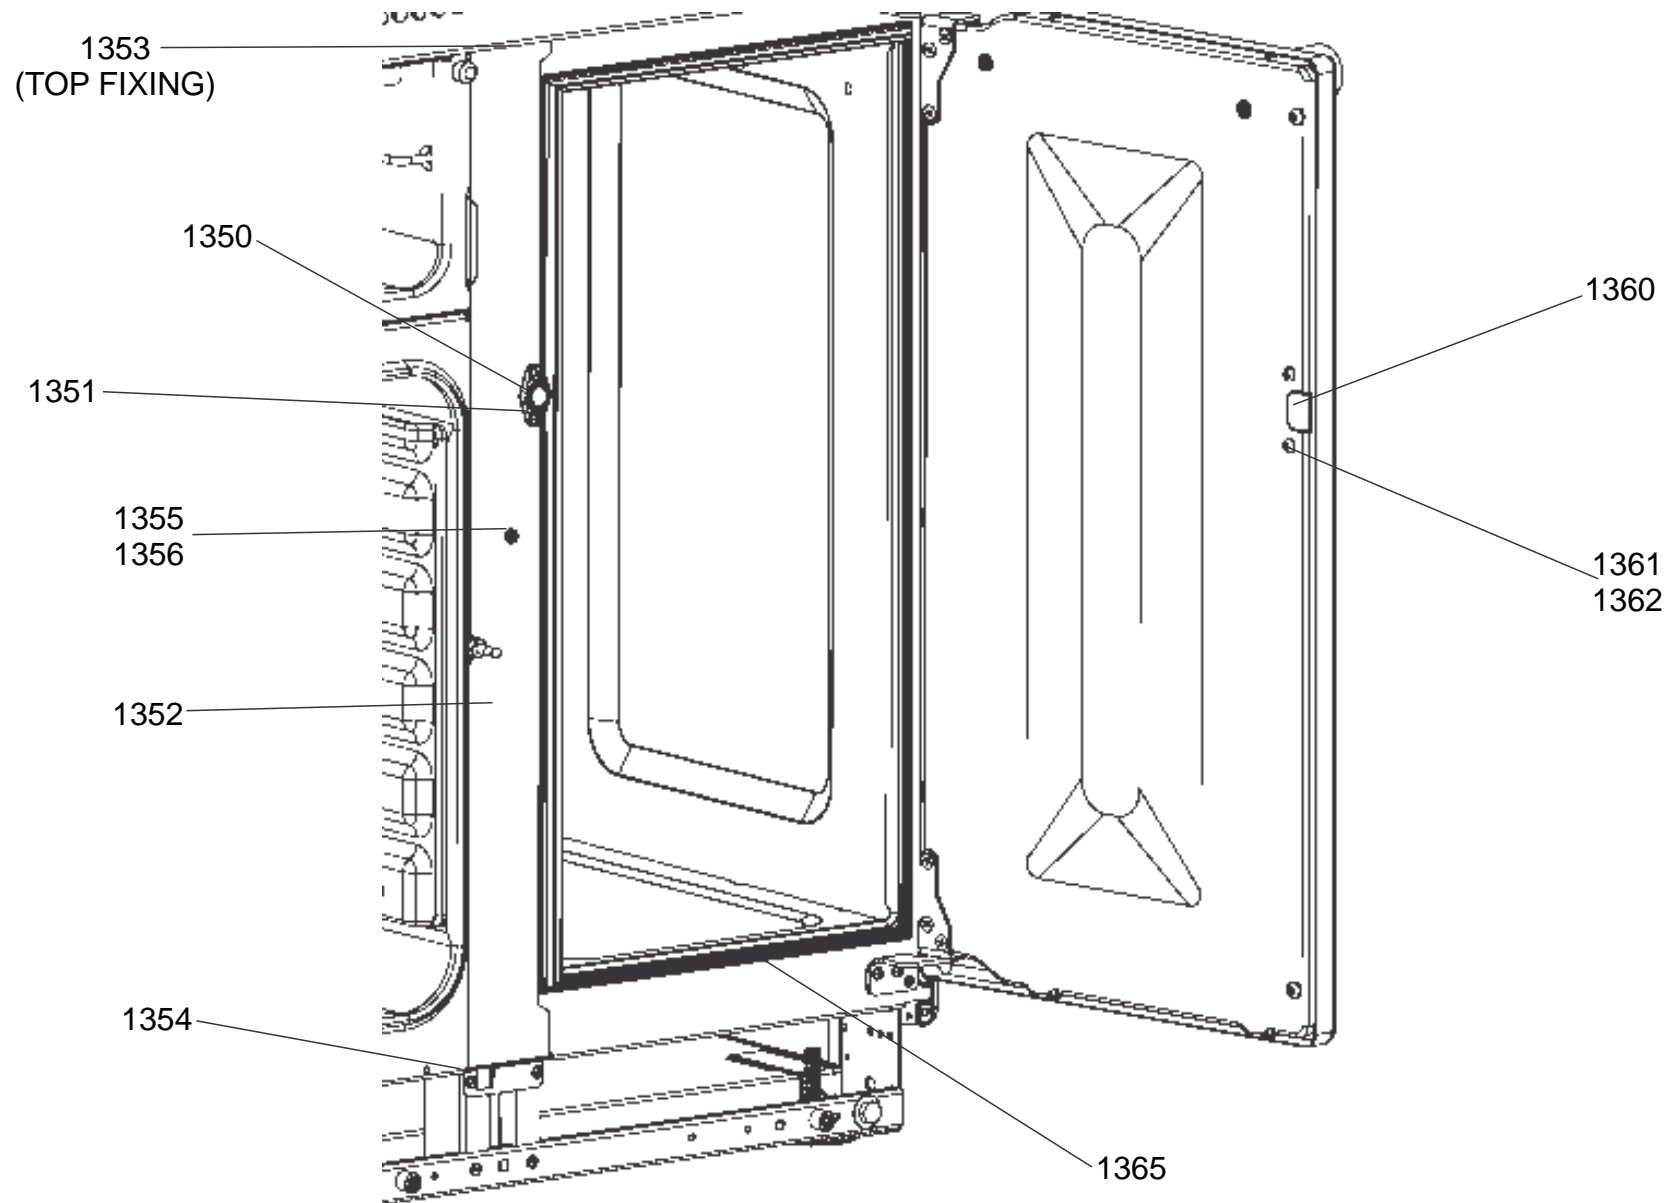

# GAS RAIL ASSEMBLY

CONTROL ASSEMBLY

**GRILL CHAMBER**

LEFT HAND OVEN (MULTI-FUNCTION & LIGHT)

**RH OVEN**

APPLIANCE REAR

ACCESSORIES

**GRILL DOOR**

LEFT HAND OVEN DOOR

RH OVEN DOOR

RH DOOR AND INFILL

WIRING DIAGRAM

Code	Description
b	Blue
br	Brown
bk	Black
or	Orange
r	Red
v	Violet
w	White
y	Yellow
g/y	Green / Yellow

Code	Description
X01	Grill Front Switch
X02	Grill Energy Regulator
X03	Grill Elements
X05	Left Hand Oven Thermostat
X06	Left Hand Oven Switch
X07	Left Hand Oven Front Switch
X08	Left Hand Oven Base Element
X09	Left Hand Oven Fan Element
X10	Left Hand Oven Top Outer Element
X11	Left Hand Oven Top Inner Element
X12	Right Hand Oven Thermostat
X14	Right Hand Oven Fan Front Switch
X15	Right Hand Oven Fan Element
X16	Oven Fan
X17	Clock / Timer
X24	Cooling Fan
X26	Neon
X27	Thermal Cut-Out
X28	Ignition Switches
X30	Spark Generator
X31	Oven Light
X32	Oven Light Switch