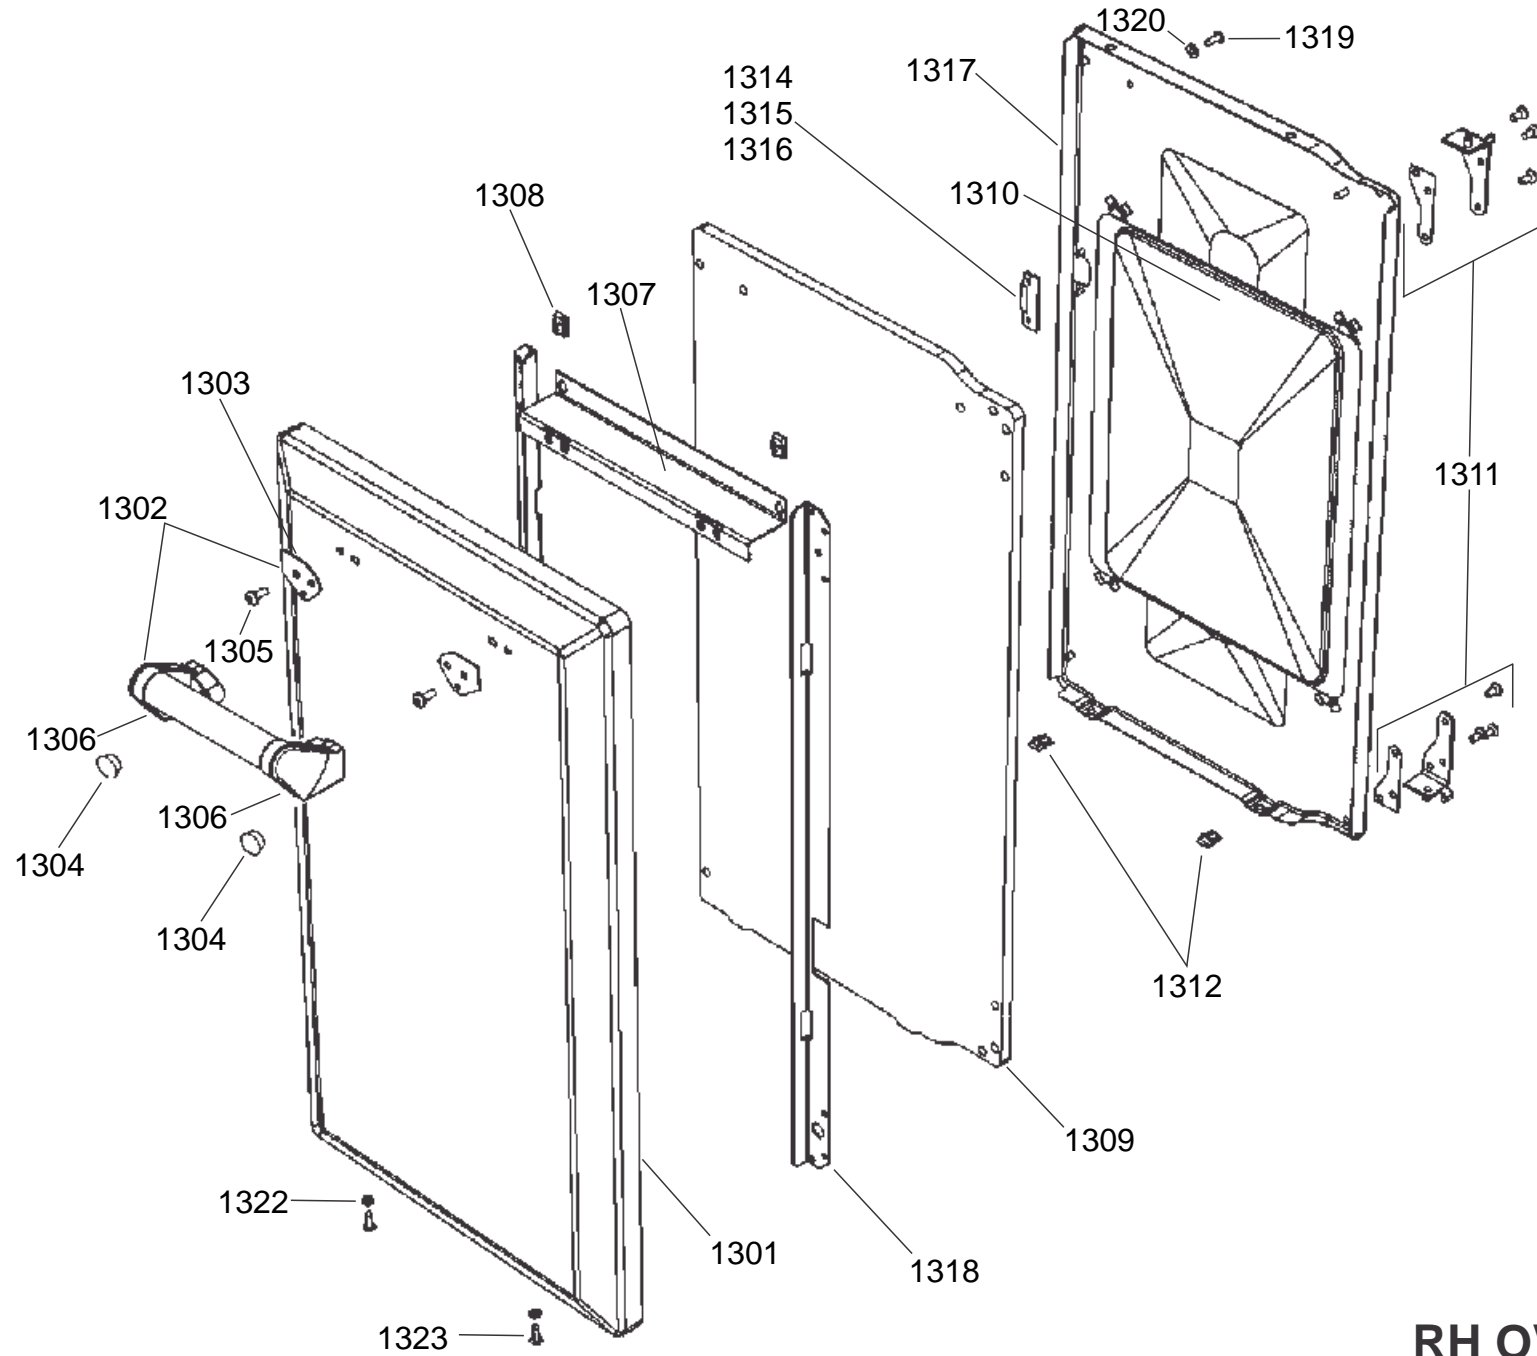

# GAS RAIL ASSEMBLY

CONTROL ASSEMBLY

**GRILL CHAMBER**

LEFT HAND OVEN (MULTI-FUNCTION & LIGHT)

**RH OVEN**

APPLIANCE REAR

ACCESSORIES

**GRILL DOOR**

LEFT HAND OVEN DOOR

RH OVEN DOOR

RH DOOR AND INFILL

WIRING DIAGRAM

Code	Description
b	Blue
br	Brown
bk	Black
or	Orange
r	Red
v	Violet
w	White
y	Yellow
g/y	Green / Yellow

Code	Description
X01	Grill Front Switch
X02	Grill Energy Regulator
X03	Grill Elements
X05	Left Hand Oven Thermostat
X06	Left Hand Oven Switch
X07	Left Hand Oven Front Switch
X08	Left Hand Oven Base Element
X09	Left Hand Oven Fan Element
X10	Left Hand Oven Top Outer Element
X11	Left Hand Oven Top Inner Element
X12	Right Hand Oven Thermostat
X14	Right Hand Oven Fan Front Switch
X15	Right Hand Oven Fan Element
X16	Oven Fan
X17	Clock / Timer
X24	Cooling Fan
X26	Neon
X27	Thermal Cut-Out
X28	Ignition Switches
X30	Spark Generator
X31	Oven Light
X32	Oven Light Switch