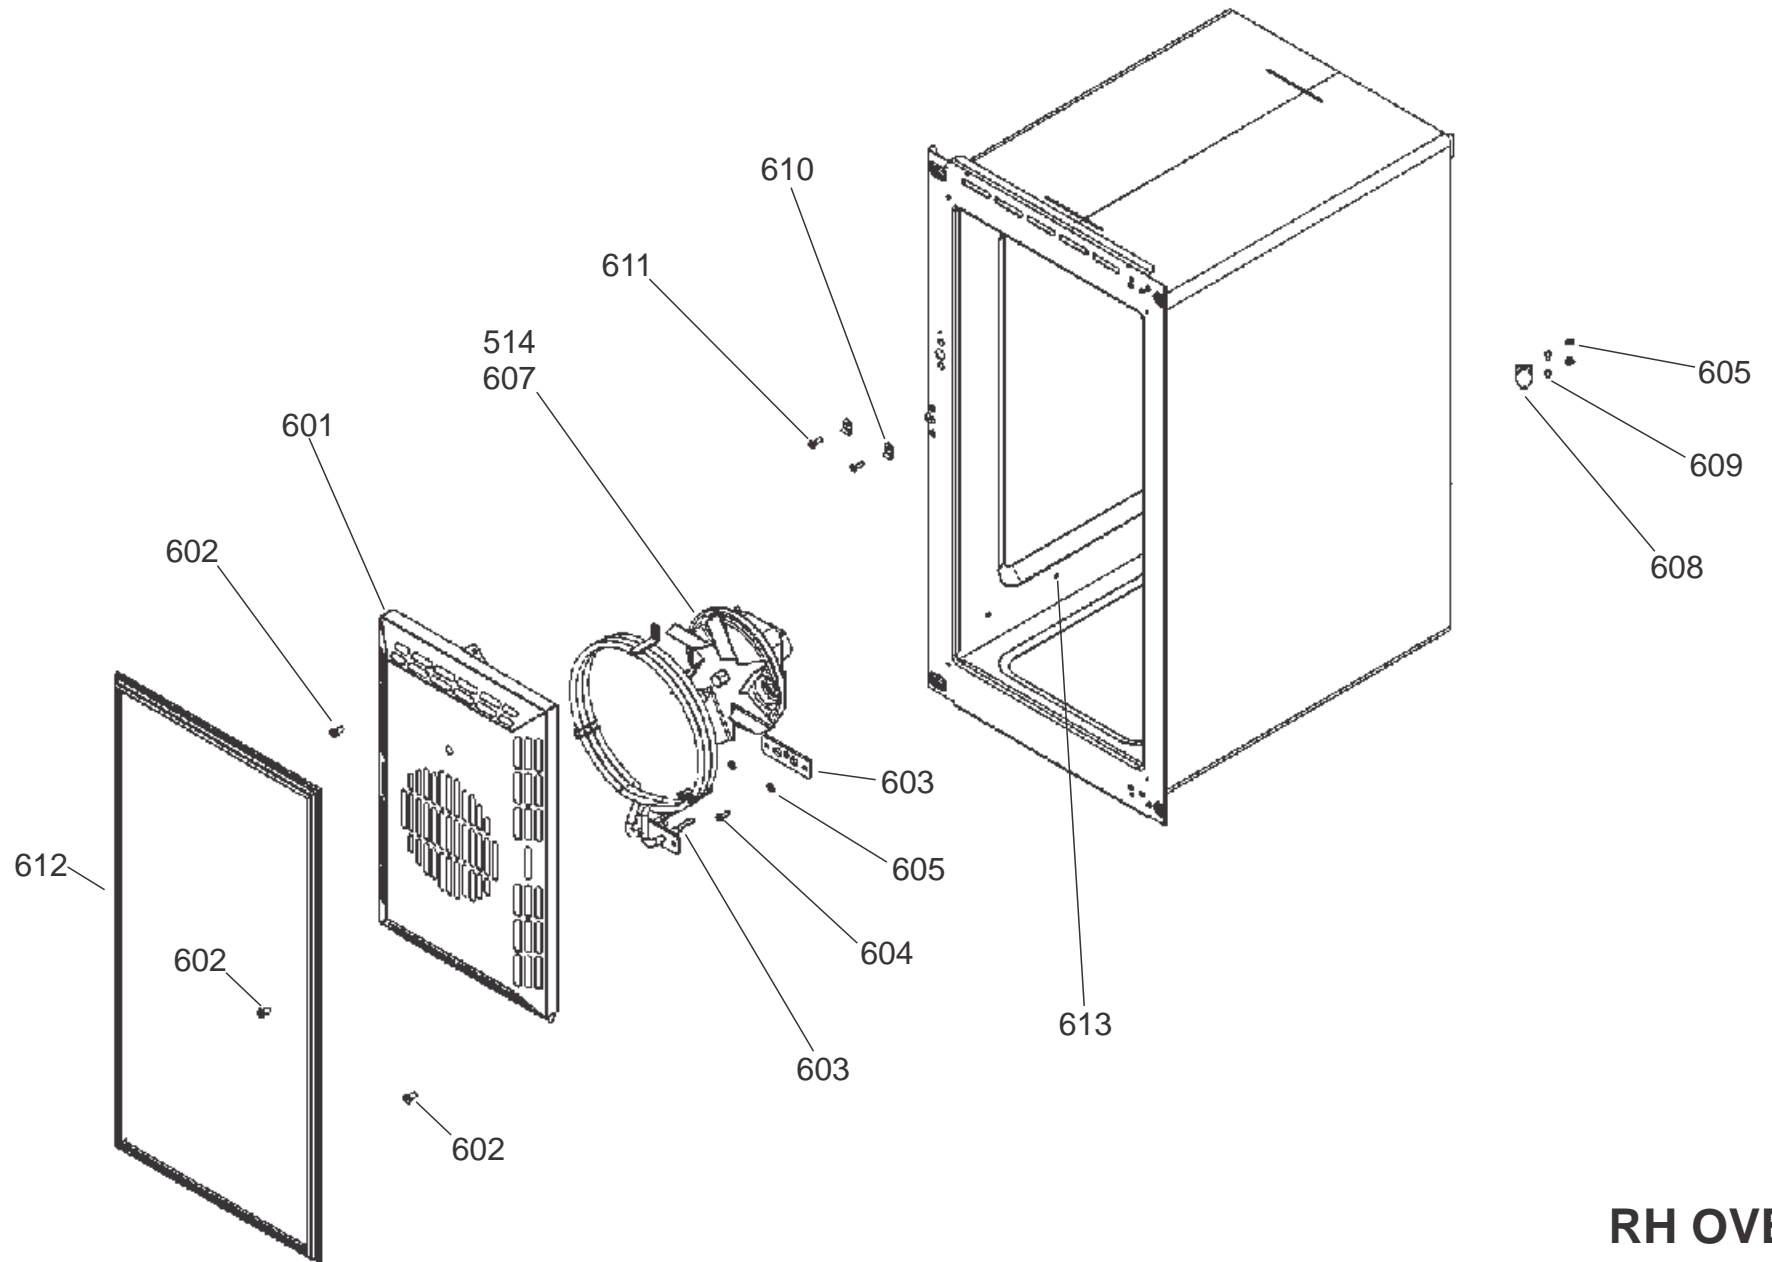

# GAS RAIL ASSEMBLY

CONTROL ASSEMBLY

**GRILL CHAMBER**

LEFT HAND OVEN (MULTI-FUNCTION & LIGHT)

**RH OVEN**

APPLIANCE REAR

ACCESSORIES

**GRILL DOOR**

LEFT HAND OVEN DOOR

RH OVEN DOOR

RH DOOR AND INFILL

WIRING DIAGRAM

Code	Description
b	Blue
br	Brown
bk	Black
or	Orange
r	Red
v	Violet
w	White
y	Yellow
g/y	Green / Yellow

Code	Description
X01	Grill Front Switch
X02	Grill Energy Regulator
X03	Grill Elements
X05	Left Hand Oven Thermostat
X06	Left Hand Oven Switch
X07	Left Hand Oven Front Switch
X08	Left Hand Oven Base Element
X09	Left Hand Oven Fan Element
X10	Left Hand Oven Top Outer Element
X11	Left Hand Oven Top Inner Element
X12	Right Hand Oven Thermostat
X14	Right Hand Oven Fan Front Switch
X15	Right Hand Oven Fan Element
X16	Oven Fan
X17	Clock / Timer
X24	Cooling Fan
X26	Neon
X27	Thermal Cut-Out
X28	Ignition Switches
X30	Spark Generator
X31	Oven Light
X32	Oven Light Switch