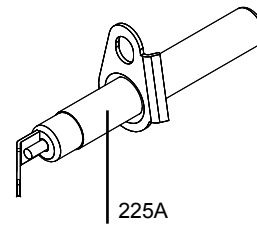

GAS RAIL ASSEMBLY