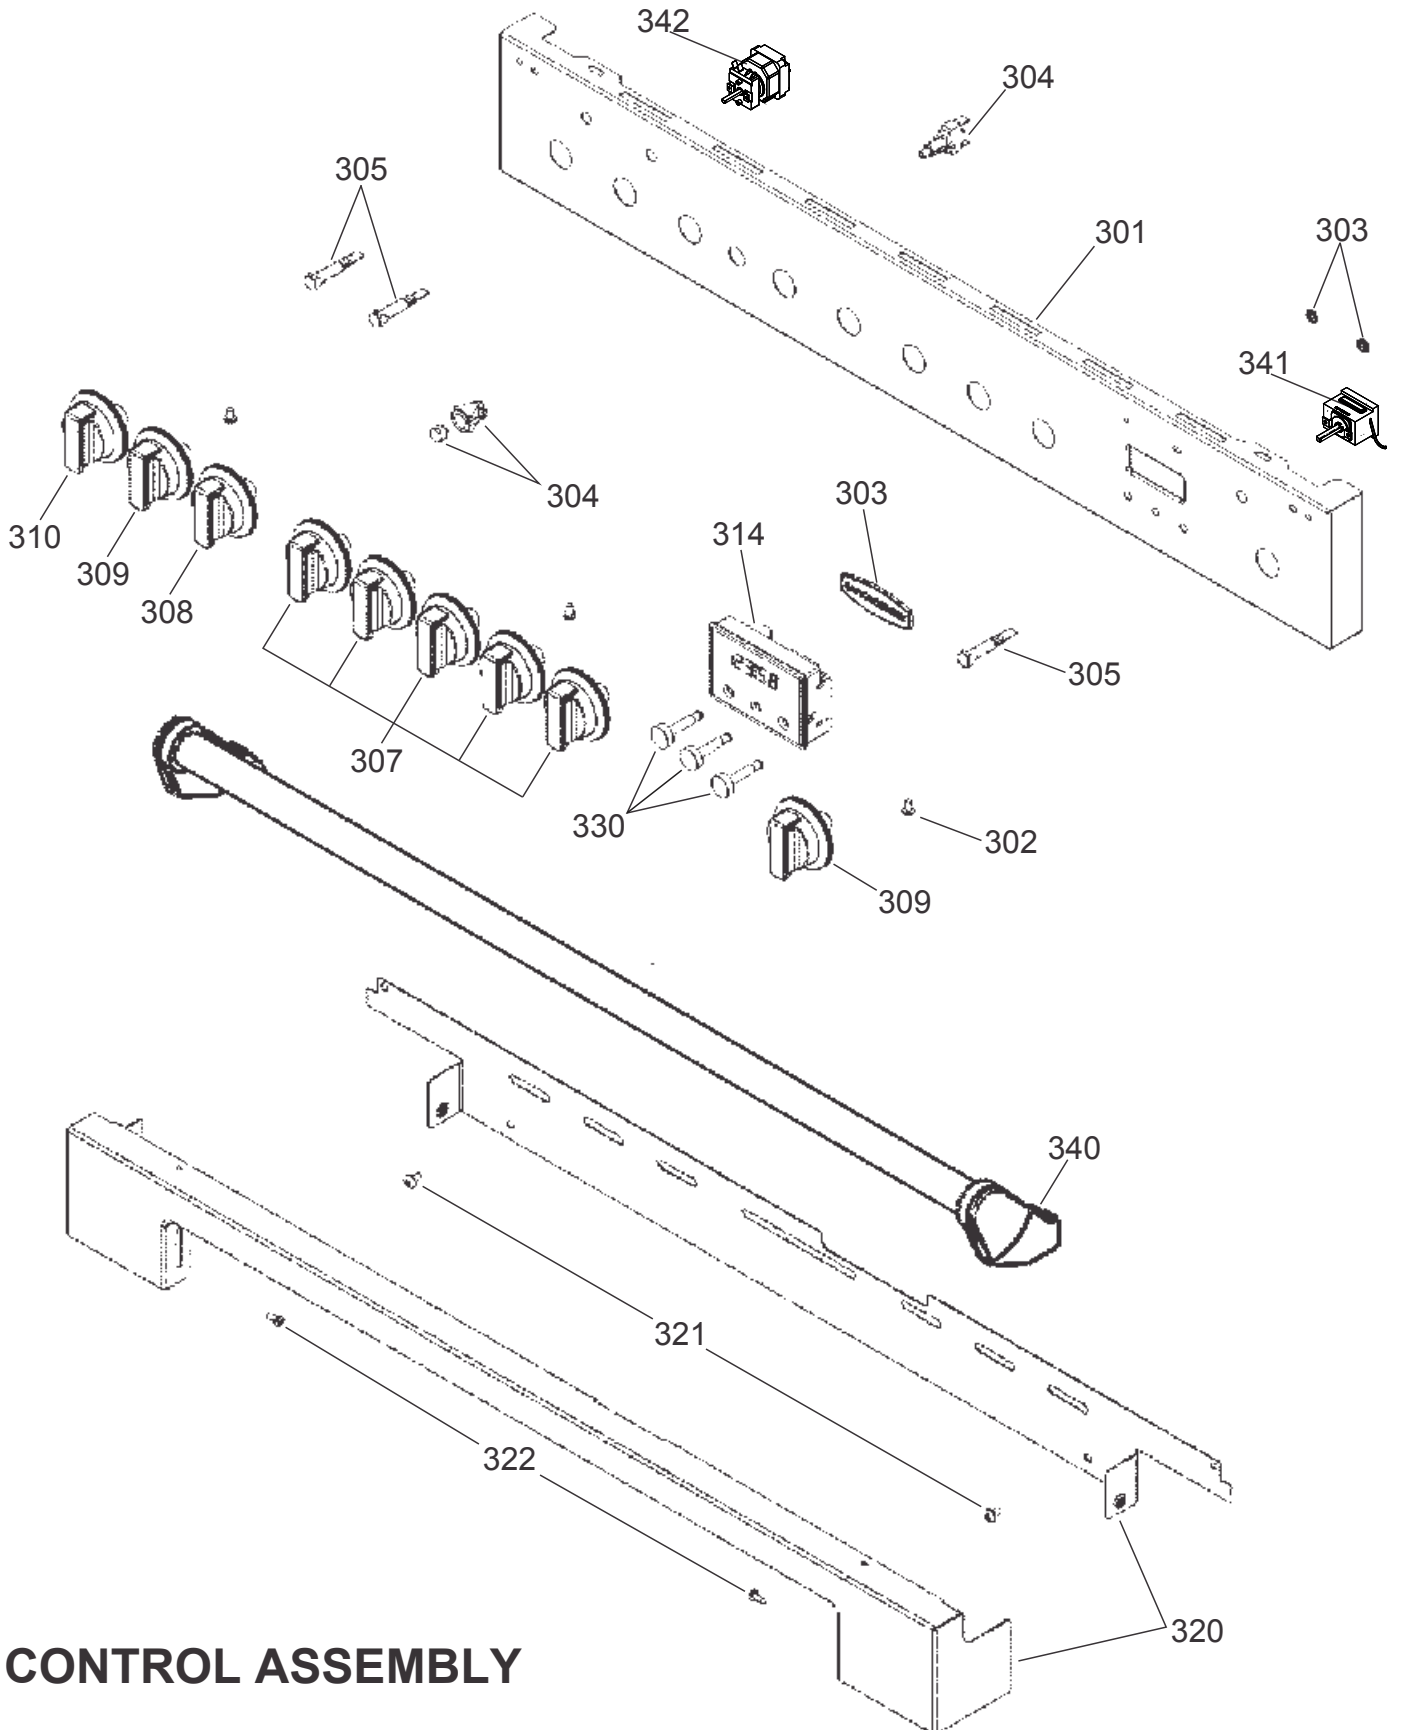

**LECKFORD DELUXE 90 DF FSD**

**DSL0790 P00**

ISSUE: 02

DATE: 02.10.2019

**PAN SUPPORTS, BURNERS AND HOTPLATE ASSEMBLY**

## HOTPLATE ASSEMBLY

# GAS RAIL ASSEMBLY

CONTROL ASSEMBLY

**GRILL CHAMBER**

LEFT HAND OVEN (MULTI-FUNCTION & LIGHT)

**RH OVEN**

APPLIANCE REAR

ACCESSORIES

**GRILL DOOR**

LEFT HAND OVEN DOOR

RH OVEN DOOR

RH DOOR AND INFILL

WIRING DIAGRAM

Code	Description
b	Blue
br	Brown
bk	Black
or	Orange
r	Red
v	Violet
w	White
y	Yellow
g/y	Green / Yellow

Code	Description
X01	Grill Front Switch
X02	Grill Energy Regulator
X03	Grill Elements
X05	Left Hand Oven Thermostat
X06	Left Hand Oven Switch
X07	Left Hand Oven Front Switch
X08	Left Hand Oven Base Element
X09	Left Hand Oven Fan Element
X10	Left Hand Oven Top Outer Element
X11	Left Hand Oven Top Inner Element
X12	Right Hand Oven Thermostat
X14	Right Hand Oven Fan Front Switch
X15	Right Hand Oven Fan Element
X16	Oven Fan
X17	Clock / Timer
X24	Cooling Fan
X26	Neon
X27	Thermal Cut-Out
X28	Ignition Switches
X30	Spark Generator
X31	Oven Light
X32	Oven Light Switch