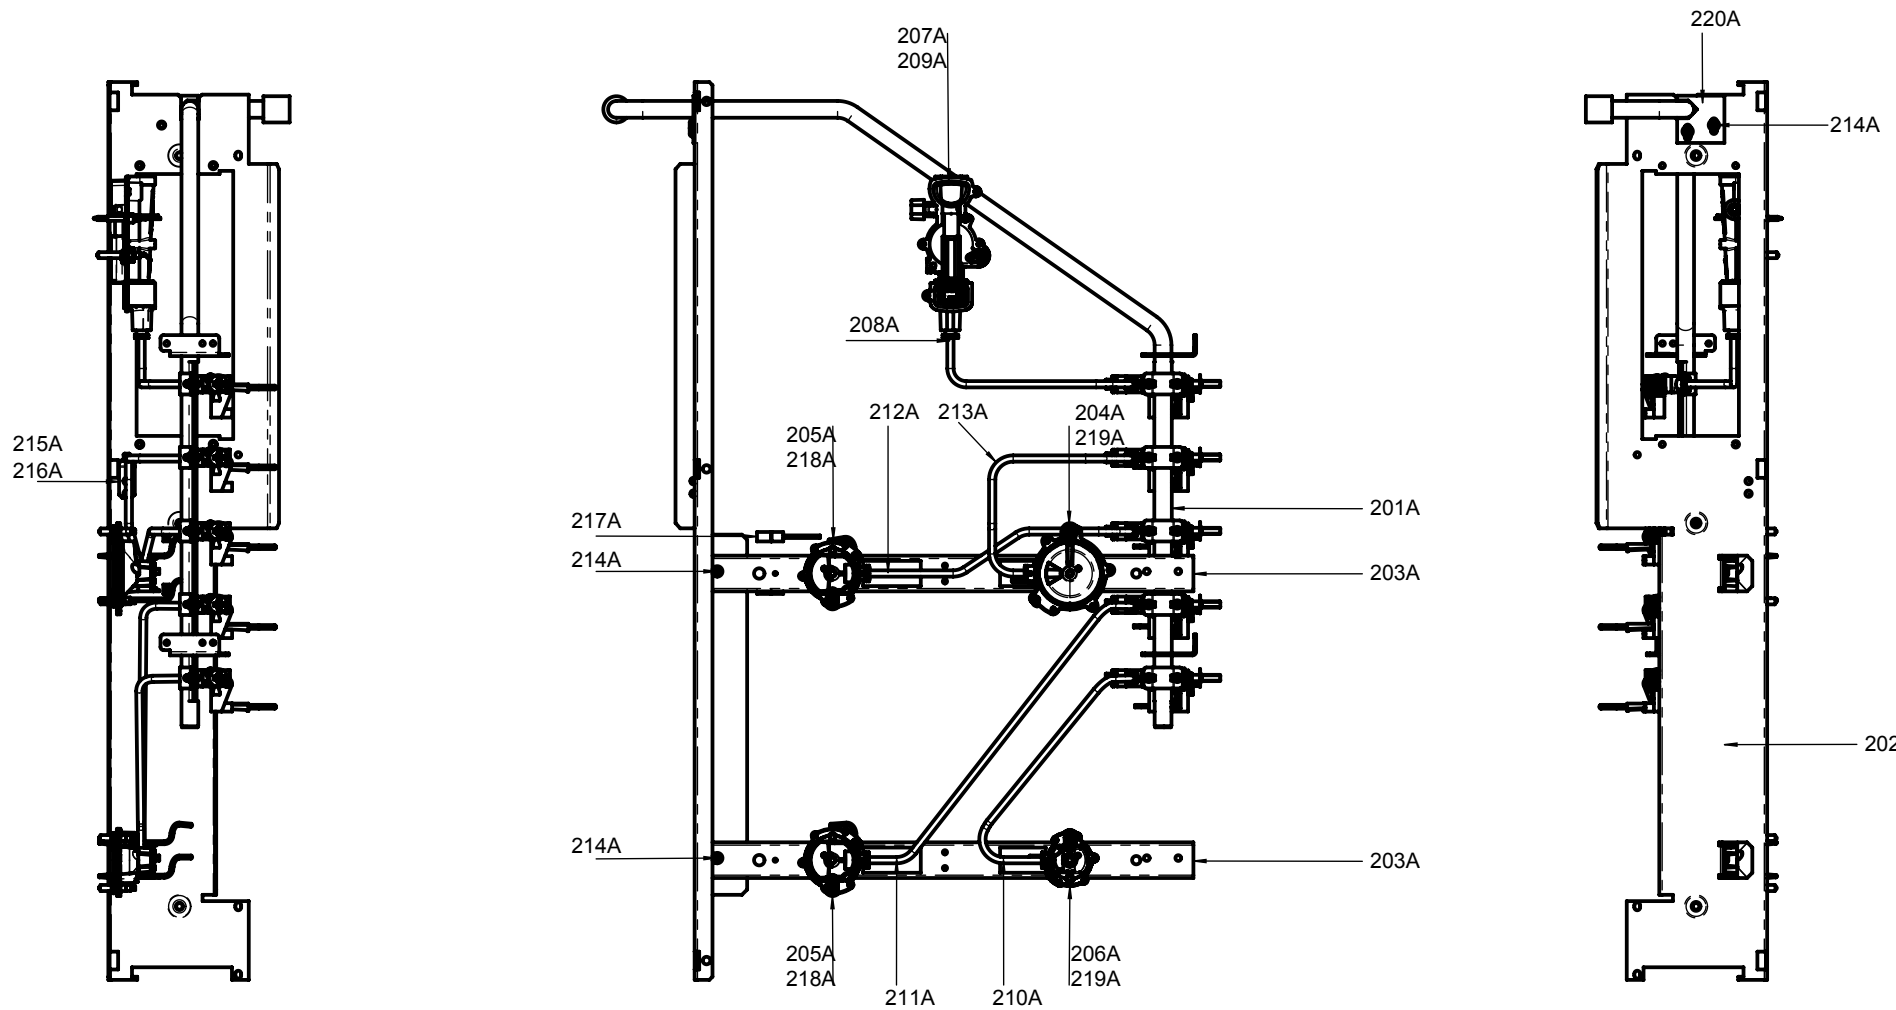

**LECKFORD DELUXE 90 DF FSD**

**DSL0790 P00**

ISSUE: 02

DATE: 02.10.2019

**PAN SUPPORTS, BURNERS AND HOTPLATE ASSEMBLY**

## HOTPLATE ASSEMBLY

# GAS RAIL ASSEMBLY

CONTROL ASSEMBLY

**GRILL CHAMBER**

LEFT HAND OVEN (MULTI-FUNCTION & LIGHT)

**RH OVEN**

APPLIANCE REAR

ACCESSORIES

**GRILL DOOR**

LEFT HAND OVEN DOOR

RH OVEN DOOR

RH DOOR AND INFILL

WIRING DIAGRAM

Code	Description
b	Blue
br	Brown
bk	Black
or	Orange
r	Red
v	Violet
w	White
y	Yellow
g/y	Green / Yellow

Code	Description
X01	Grill Front Switch
X02	Grill Energy Regulator
X03	Grill Elements
X05	Left Hand Oven Thermostat
X06	Left Hand Oven Switch
X07	Left Hand Oven Front Switch
X08	Left Hand Oven Base Element
X09	Left Hand Oven Fan Element
X10	Left Hand Oven Top Outer Element
X11	Left Hand Oven Top Inner Element
X12	Right Hand Oven Thermostat
X14	Right Hand Oven Fan Front Switch
X15	Right Hand Oven Fan Element
X16	Oven Fan
X17	Clock / Timer
X24	Cooling Fan
X26	Neon
X27	Thermal Cut-Out
X28	Ignition Switches
X30	Spark Generator
X31	Oven Light
X32	Oven Light Switch