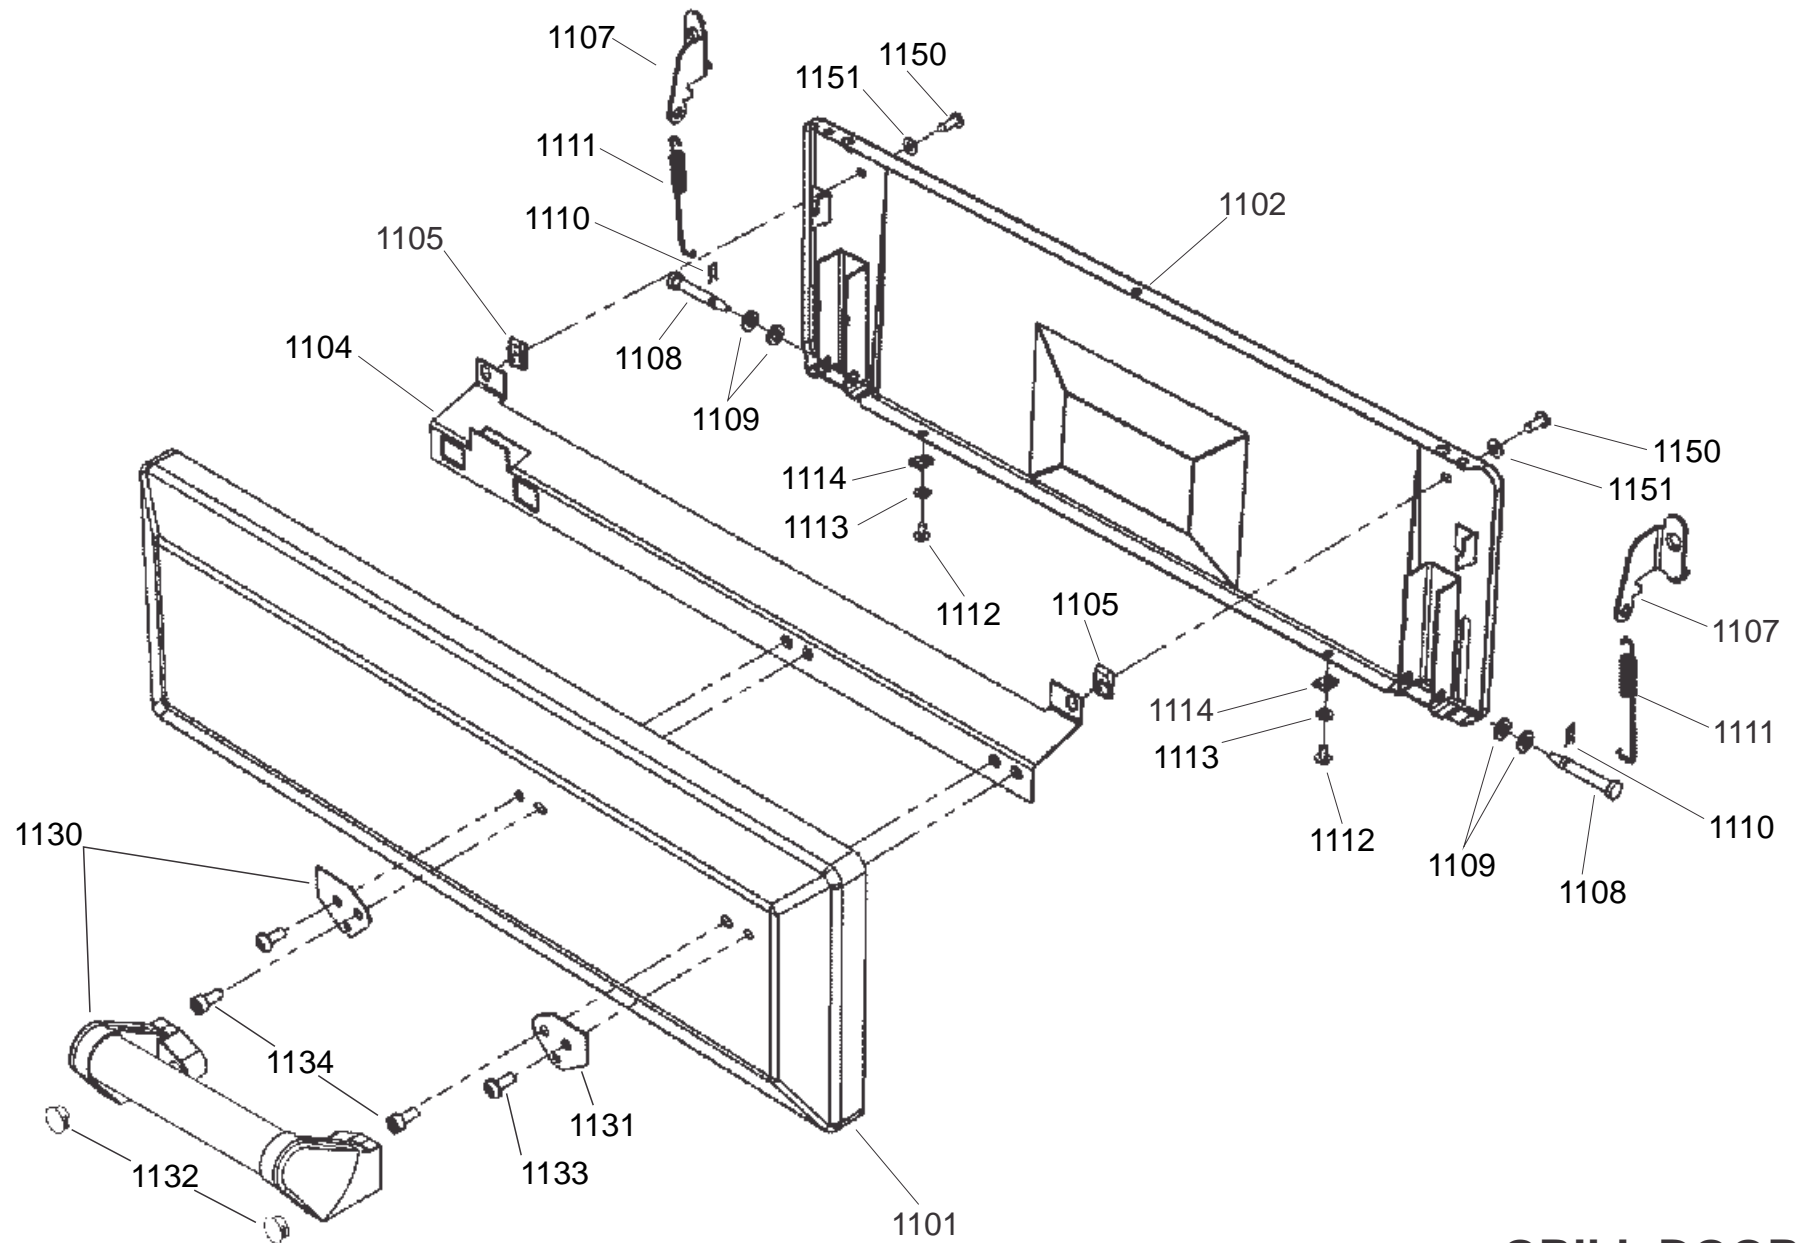

# GAS RAIL ASSEMBLY

CONTROL ASSEMBLY

**GRILL CHAMBER**

LEFT HAND OVEN (MULTI-FUNCTION & LIGHT)

**RH OVEN**

APPLIANCE REAR

ACCESSORIES

**GRILL DOOR**

LEFT HAND OVEN DOOR

RH OVEN DOOR

RH DOOR AND INFILL

WIRING DIAGRAM

Code	Description
b	Blue
br	Brown
bk	Black
or	Orange
r	Red
v	Violet
w	White
y	Yellow
g/y	Green / Yellow

Code	Description
X01	Grill Front Switch
X02	Grill Energy Regulator
X03	Grill Elements
X05	Left Hand Oven Thermostat
X06	Left Hand Oven Switch
X07	Left Hand Oven Front Switch
X08	Left Hand Oven Base Element
X09	Left Hand Oven Fan Element
X10	Left Hand Oven Top Outer Element
X11	Left Hand Oven Top Inner Element
X12	Right Hand Oven Thermostat
X14	Right Hand Oven Fan Front Switch
X15	Right Hand Oven Fan Element
X16	Oven Fan
X17	Clock / Timer
X24	Cooling Fan
X26	Neon
X27	Thermal Cut-Out
X28	Ignition Switches
X30	Spark Generator
X31	Oven Light
X32	Oven Light Switch