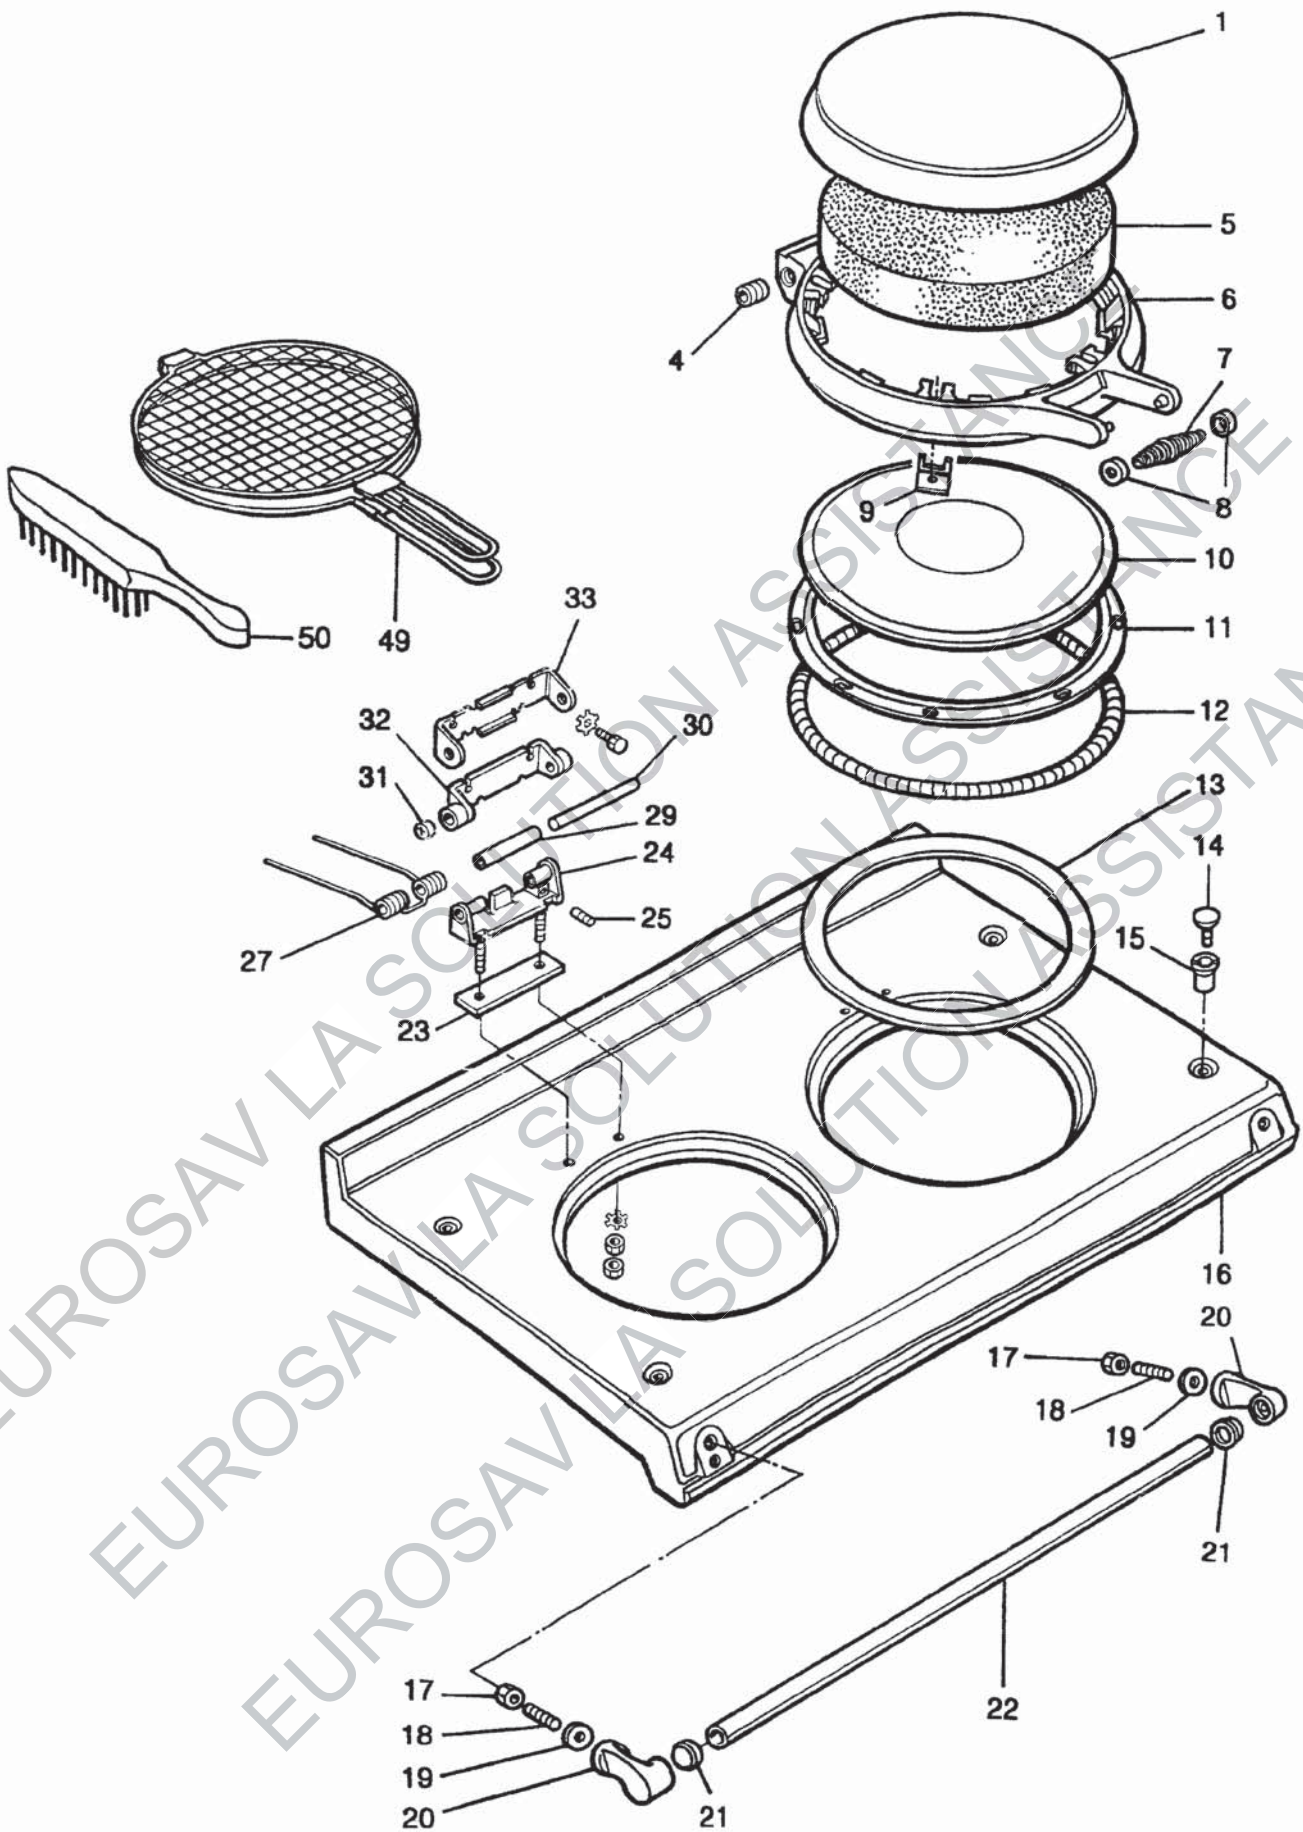

**AGA ELECTRIC (AIMS)
EC COOKER**

***SPARE PARTS
MANUAL***

AGA ELECTRIC AIMS - EC COOKER
BASE, SIDES AND BACKPLATE

AGA ELECTRIC AIMS - EC COOKER
FRONT PLATE & DOORS

AGA ELECTRIC AIMS - EC COOKER
 TOP PLATE, INSULATING LIDS, SHROUD, WIRING ASSY

AGA ELECTRIC AIMS - EC COOKER
 OVENS, ACCESSORIES, SIMMERING PLATE

AGA ELECTRIC AIMS - EC COOKER
HOTSPOT, FIRE BARREL & CHAMBER ASSEMBLY

AGA ELECTRIC AIMS - EC COOKER
OVEN VENT FAN ASSY - UP TO M08-003

AGA ELECTRIC AIMS - EC COOKER
OVEN VENTING FAN ASSY - FROM M08-003 TO M08-174