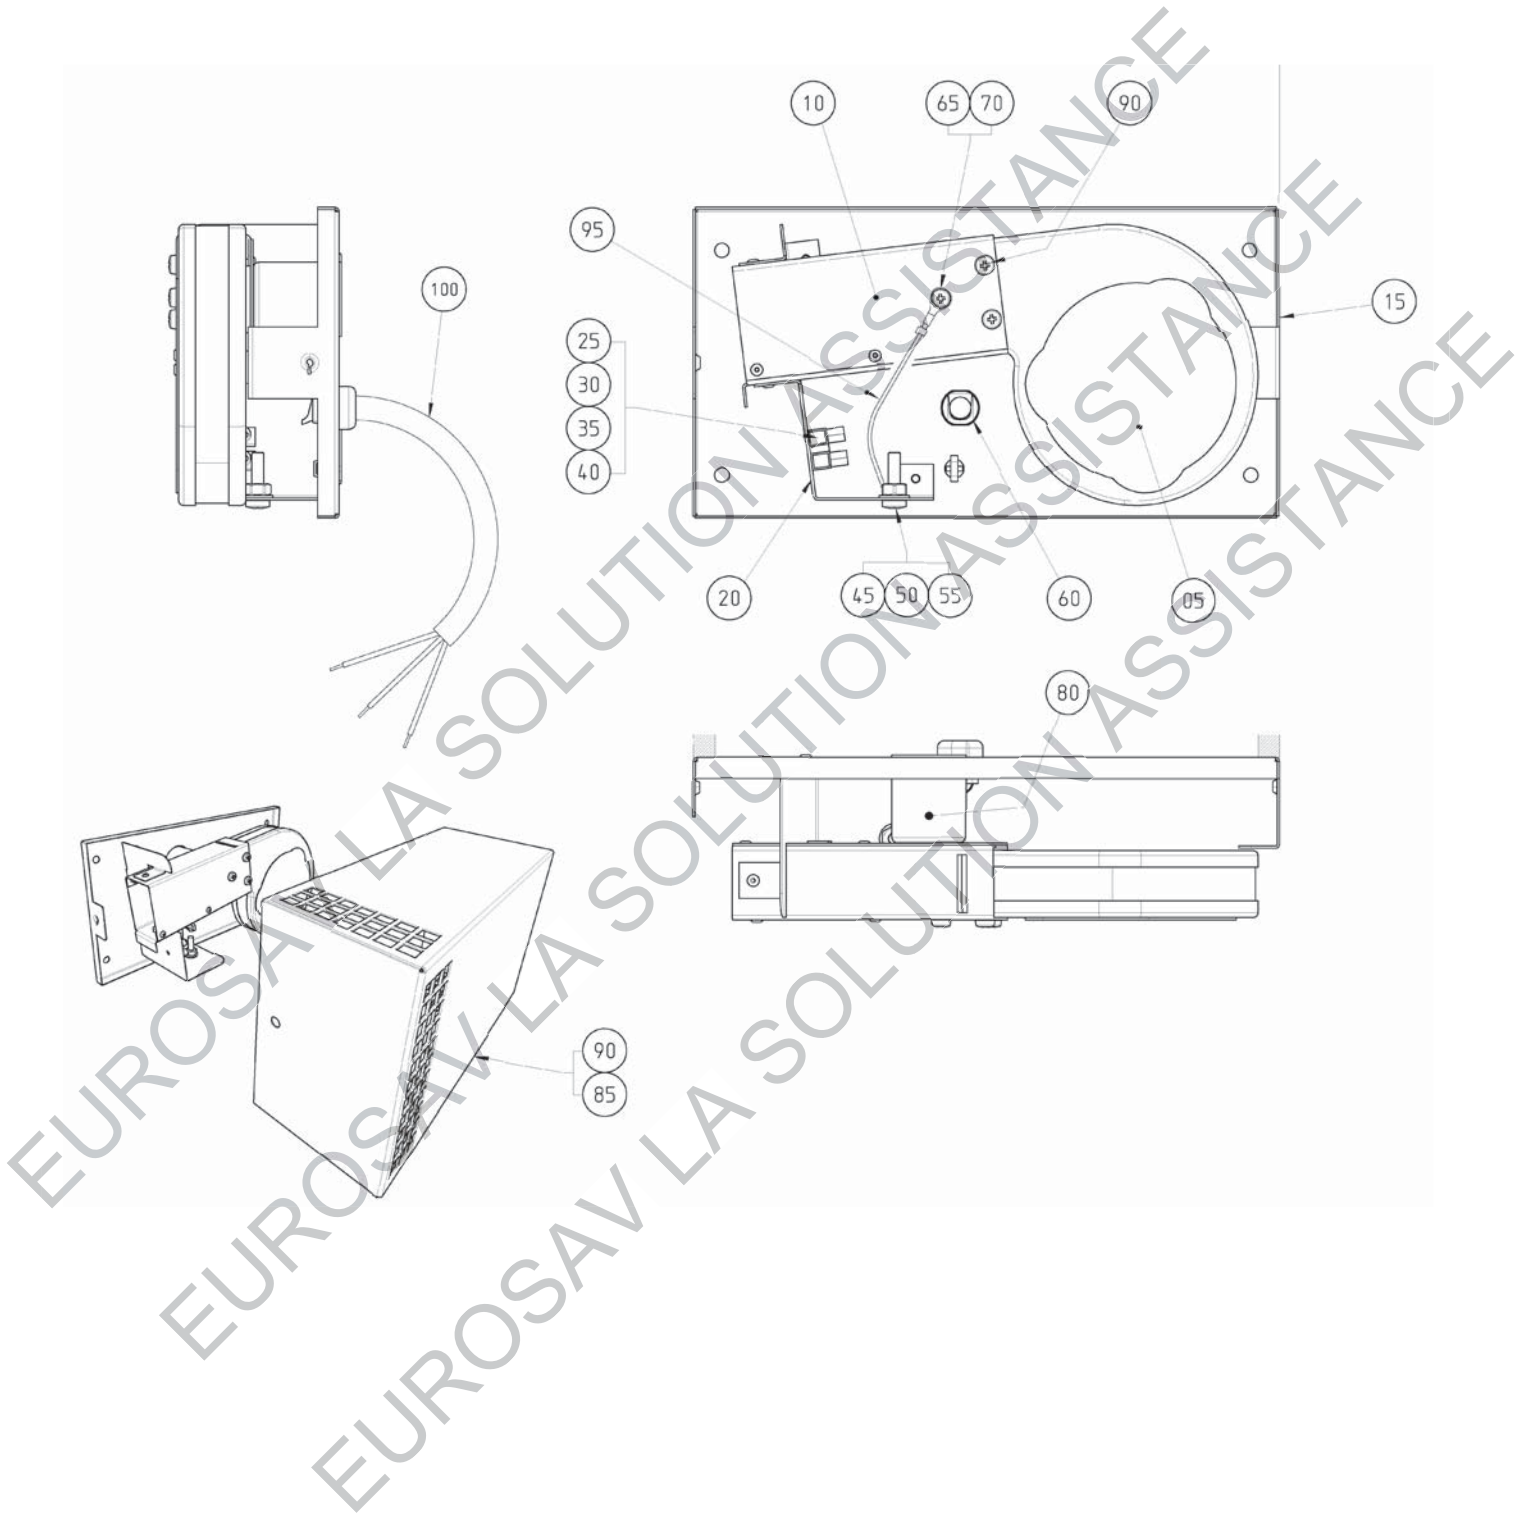

**AGA ELECTRIC (AIMS)
EC COOKER**

***SPARE PARTS
MANUAL***

AGA ELECTRIC AIMS - EC COOKER
BASE, SIDES AND BACKPLATE

AGA ELECTRIC AIMS - EC COOKER
FRONT PLATE & DOORS

AGA ELECTRIC AIMS - EC COOKER
 TOP PLATE, INSULATING LIDS, SHROUD, WIRING ASSY

AGA ELECTRIC AIMS - EC COOKER
 OVENS, ACCESSORIES, SIMMERING PLATE

AGA ELECTRIC AIMS - EC COOKER
HOTSPOT, FIRE BARREL & CHAMBER ASSEMBLY

AGA ELECTRIC AIMS - EC COOKER
OVEN VENT FAN ASSY - UP TO M08-003

AGA ELECTRIC AIMS - EC COOKER
OVEN VENTING FAN ASSY - FROM M08-003 TO M08-174