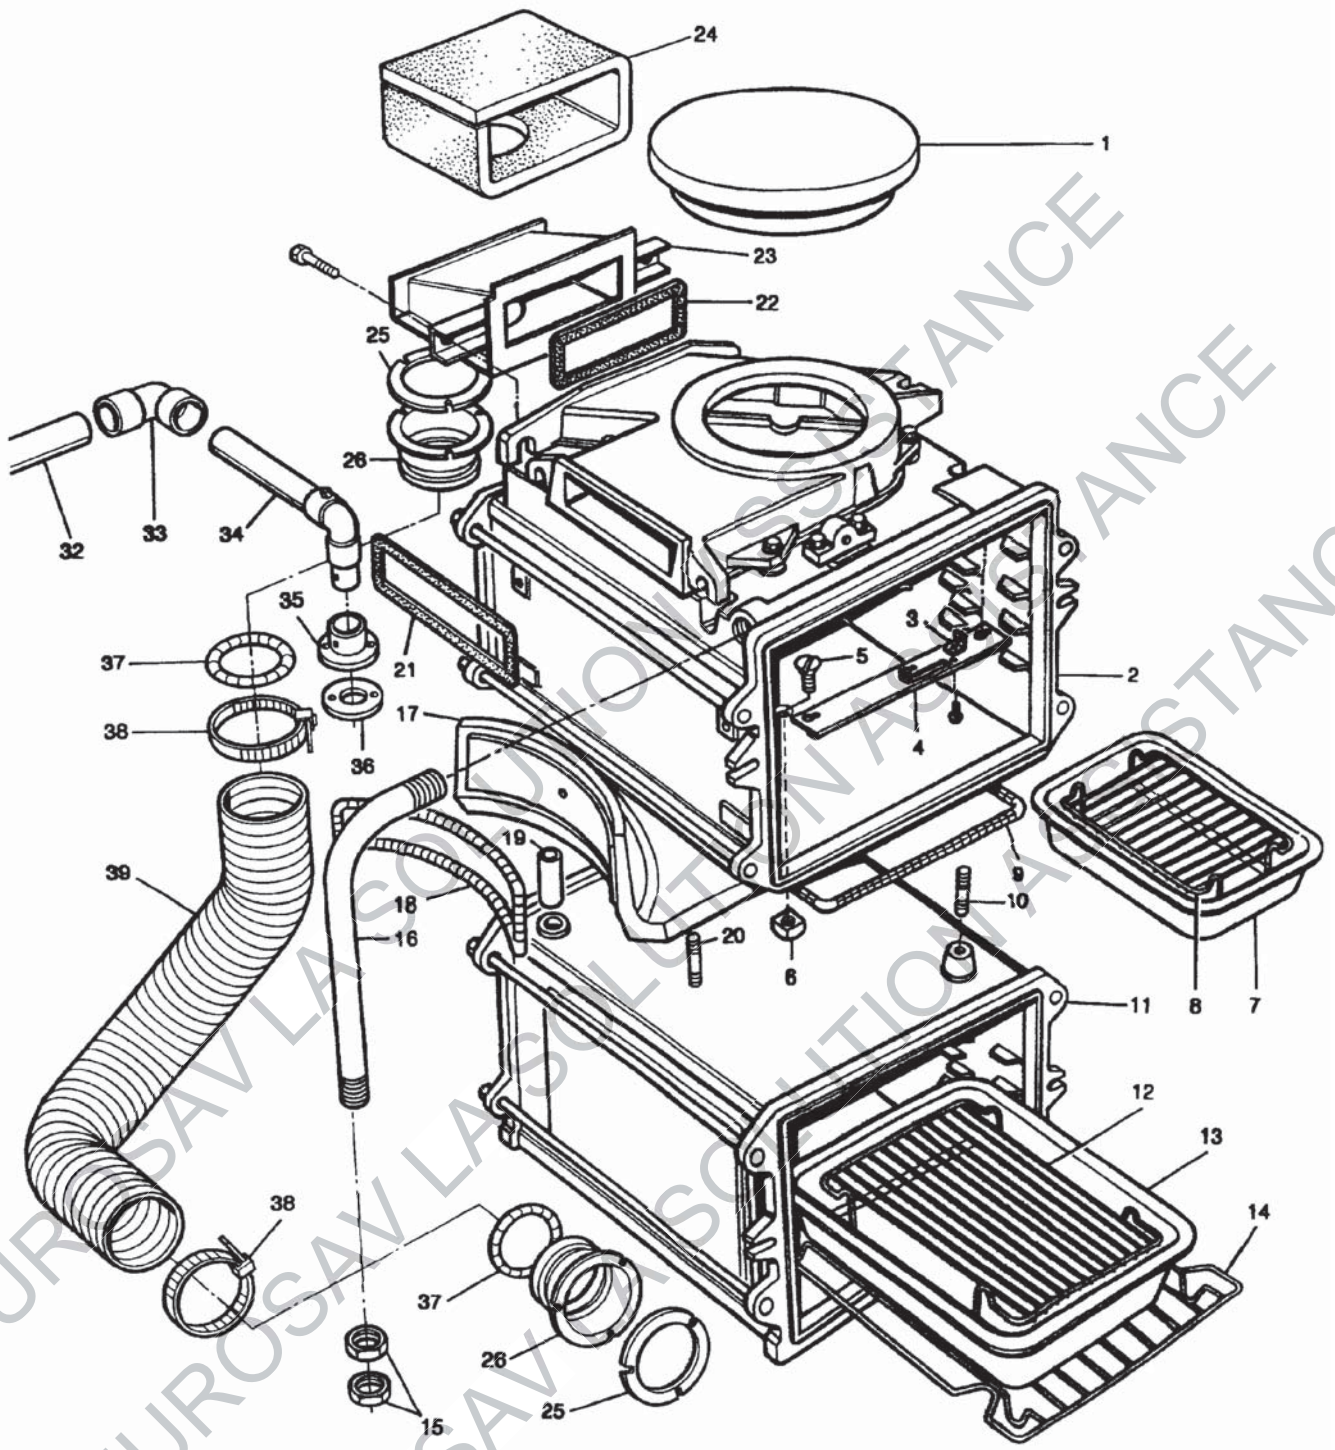

**AGA ELECTRIC (AIMS)
EC COOKER**

***SPARE PARTS
MANUAL***

AGA ELECTRIC AIMS - EC COOKER
BASE, SIDES AND BACKPLATE

AGA ELECTRIC AIMS - EC COOKER
FRONT PLATE & DOORS

AGA ELECTRIC AIMS - EC COOKER
 TOP PLATE, INSULATING LIDS, SHROUD, WIRING ASSY

AGA ELECTRIC AIMS - EC COOKER
 OVENS, ACCESSORIES, SIMMERING PLATE

AGA ELECTRIC AIMS - EC COOKER
HOTSPOT, FIRE BARREL & CHAMBER ASSEMBLY

AGA ELECTRIC AIMS - EC COOKER
OVEN VENT FAN ASSY - UP TO M08-003

AGA ELECTRIC AIMS - EC COOKER
OVEN VENTING FAN ASSY - FROM M08-003 TO M08-174

AGA ELECTRIC AIMS - EC COOKER
OVEN VENTING FAN ASSY - FROM M08-174