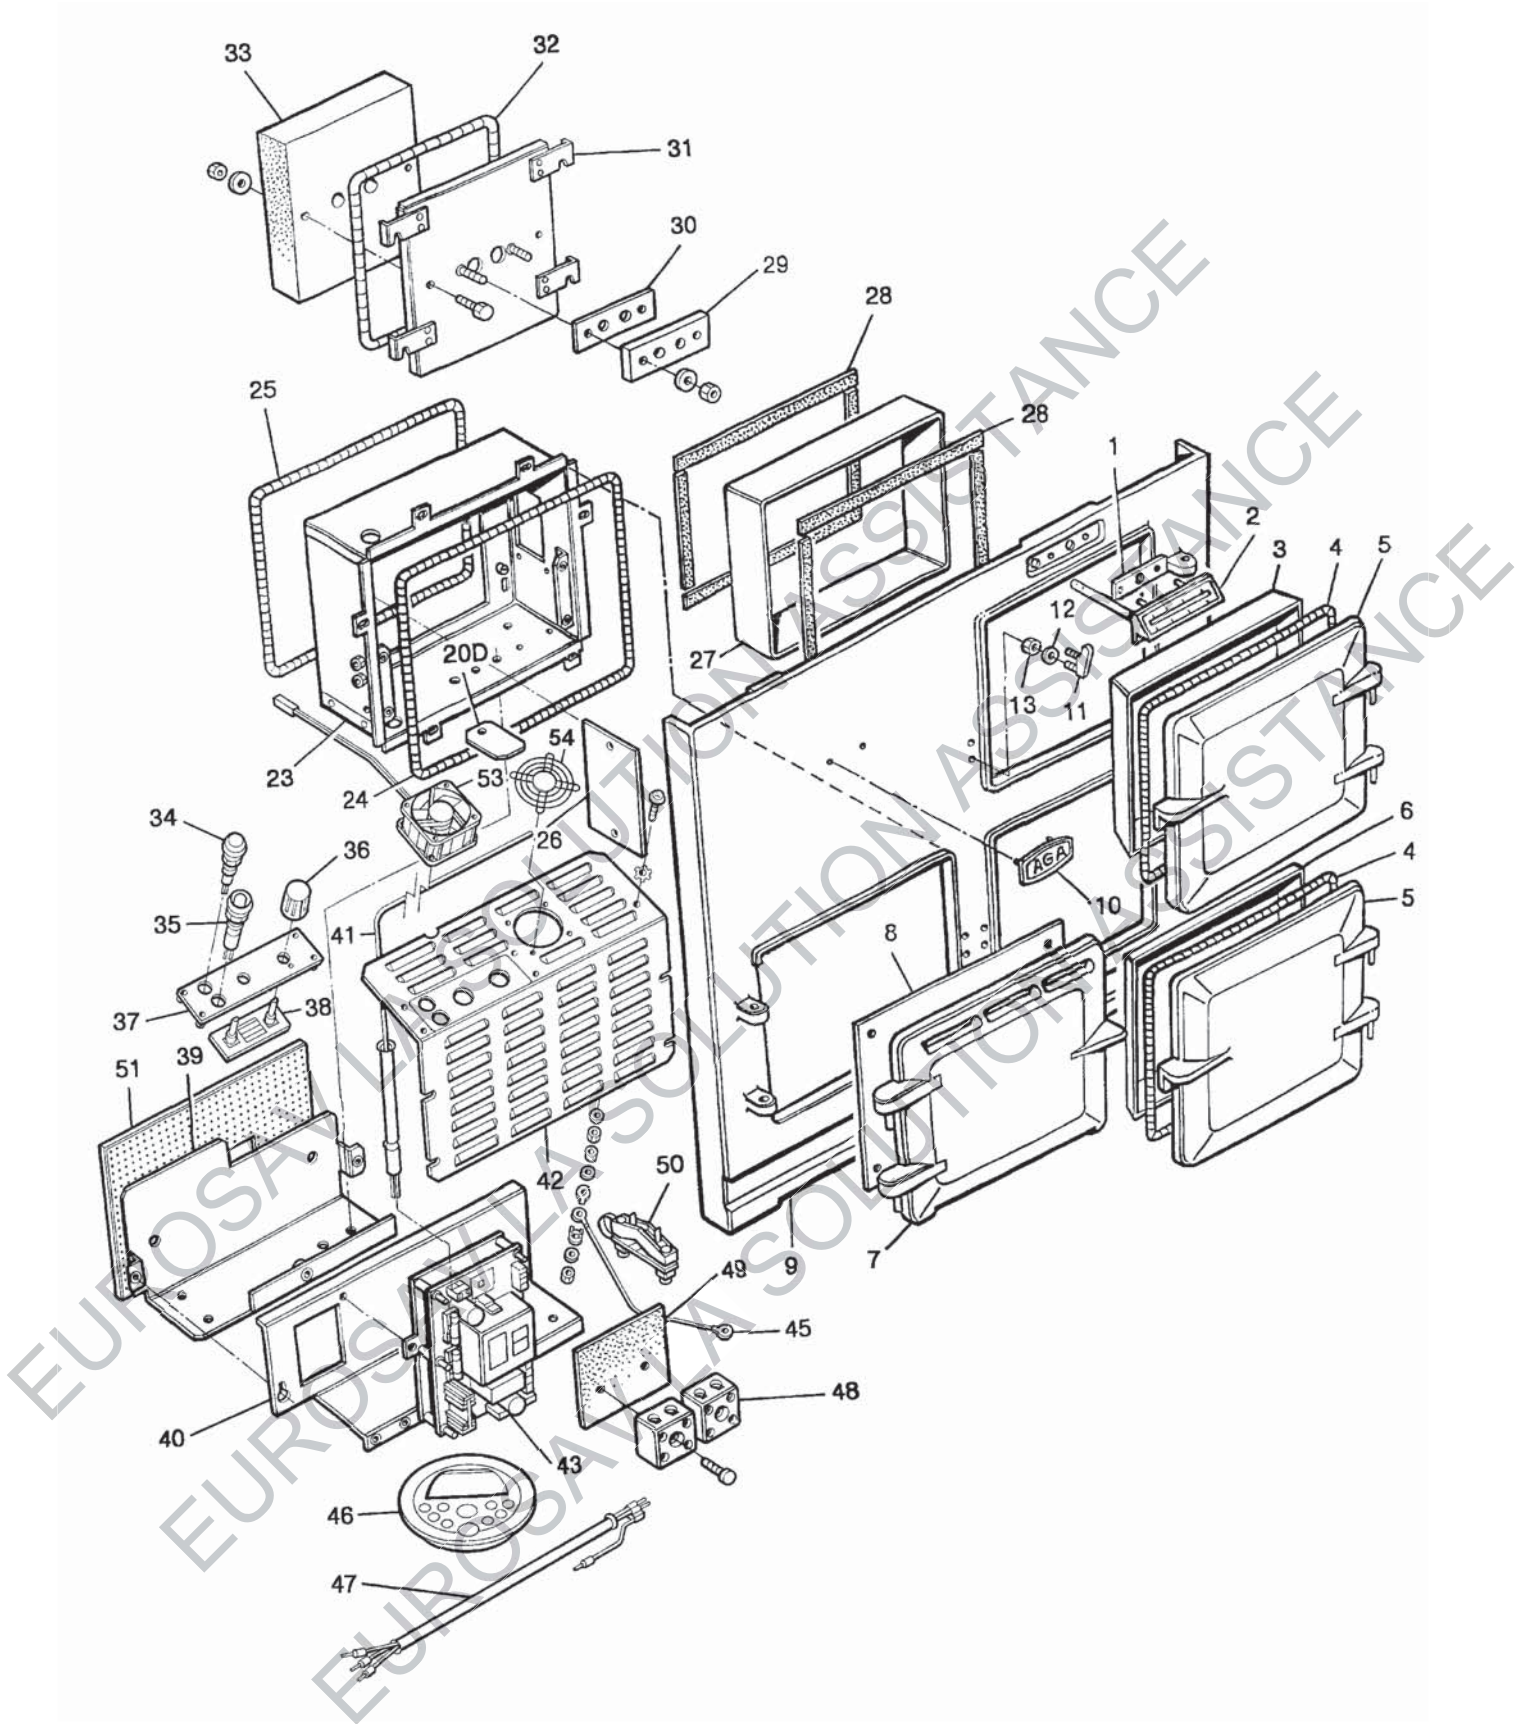

**AGA ELECTRIC (AIMS)
EC COOKER**

***SPARE PARTS
MANUAL***

AGA ELECTRIC AIMS - EC COOKER
BASE, SIDES AND BACKPLATE

AGA ELECTRIC AIMS - EC COOKER
FRONT PLATE & DOORS

AGA ELECTRIC AIMS - EC COOKER
 TOP PLATE, INSULATING LIDS, SHROUD, WIRING ASSY

AGA ELECTRIC AIMS - EC COOKER
 OVENS, ACCESSORIES, SIMMERING PLATE

AGA ELECTRIC AIMS - EC COOKER
HOTSPOT, FIRE BARREL & CHAMBER ASSEMBLY

AGA ELECTRIC AIMS - EC COOKER
OVEN VENT FAN ASSY - UP TO M08-003

AGA ELECTRIC AIMS - EC COOKER
OVEN VENTING FAN ASSY - FROM M08-003 TO M08-174