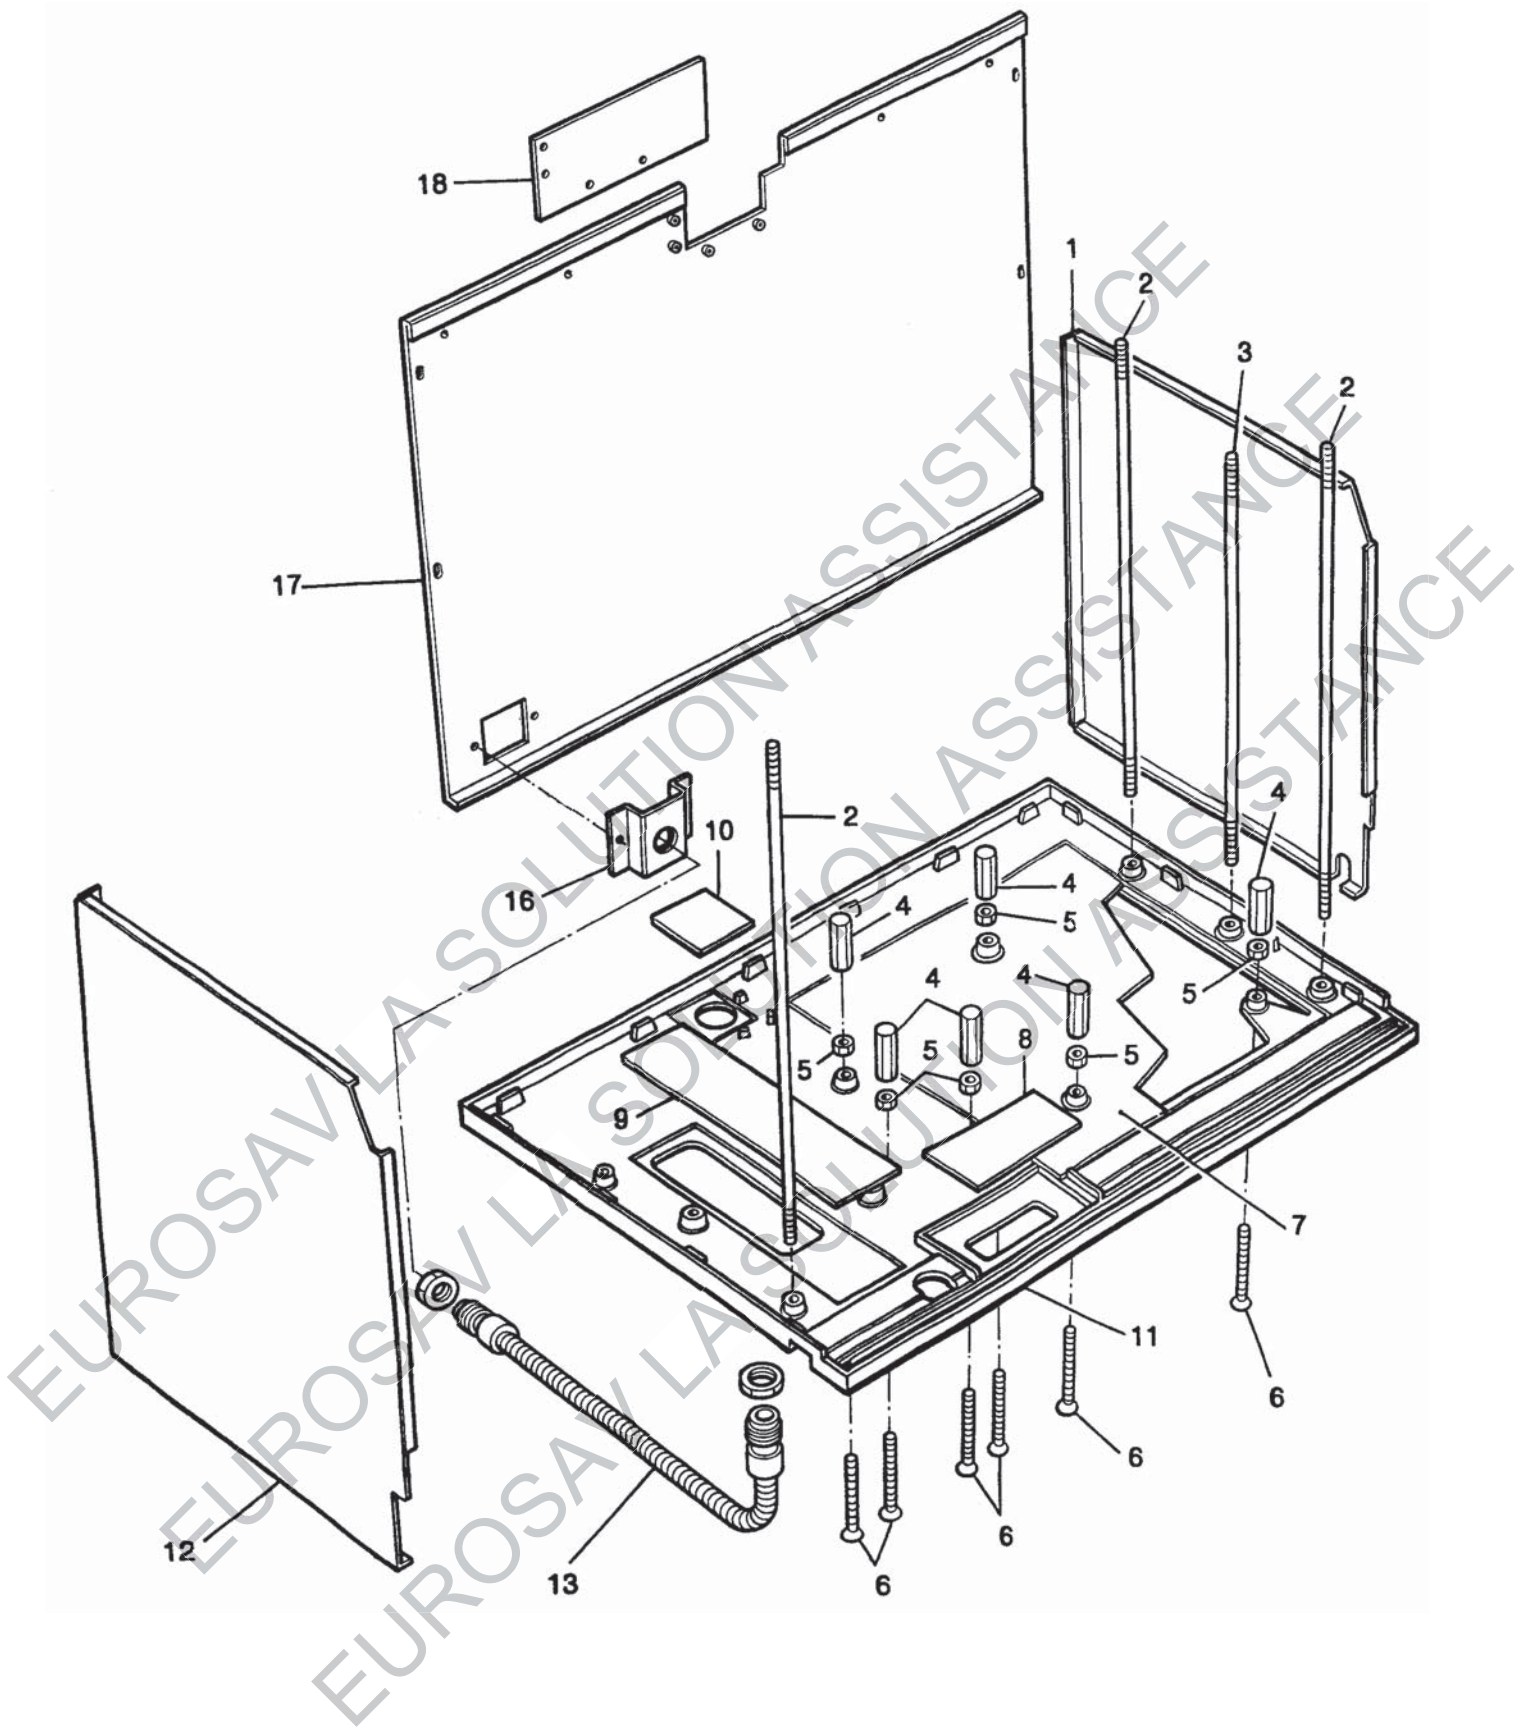

**AGA ELECTRIC (AIMS)
EC COOKER**

***SPARE PARTS
MANUAL***

AGA ELECTRIC AIMS - EC COOKER
BASE, SIDES AND BACKPLATE

AGA ELECTRIC AIMS - EC COOKER
FRONT PLATE & DOORS

AGA ELECTRIC AIMS - EC COOKER
 TOP PLATE, INSULATING LIDS, SHROUD, WIRING ASSY

AGA ELECTRIC AIMS - EC COOKER
 OVENS, ACCESSORIES, SIMMERING PLATE

AGA ELECTRIC AIMS - EC COOKER
HOTSPOT, FIRE BARREL & CHAMBER ASSEMBLY

AGA ELECTRIC AIMS - EC COOKER
OVEN VENT FAN ASSY - UP TO M08-003

AGA ELECTRIC AIMS - EC COOKER
OVEN VENTING FAN ASSY - FROM M08-003 TO M08-174