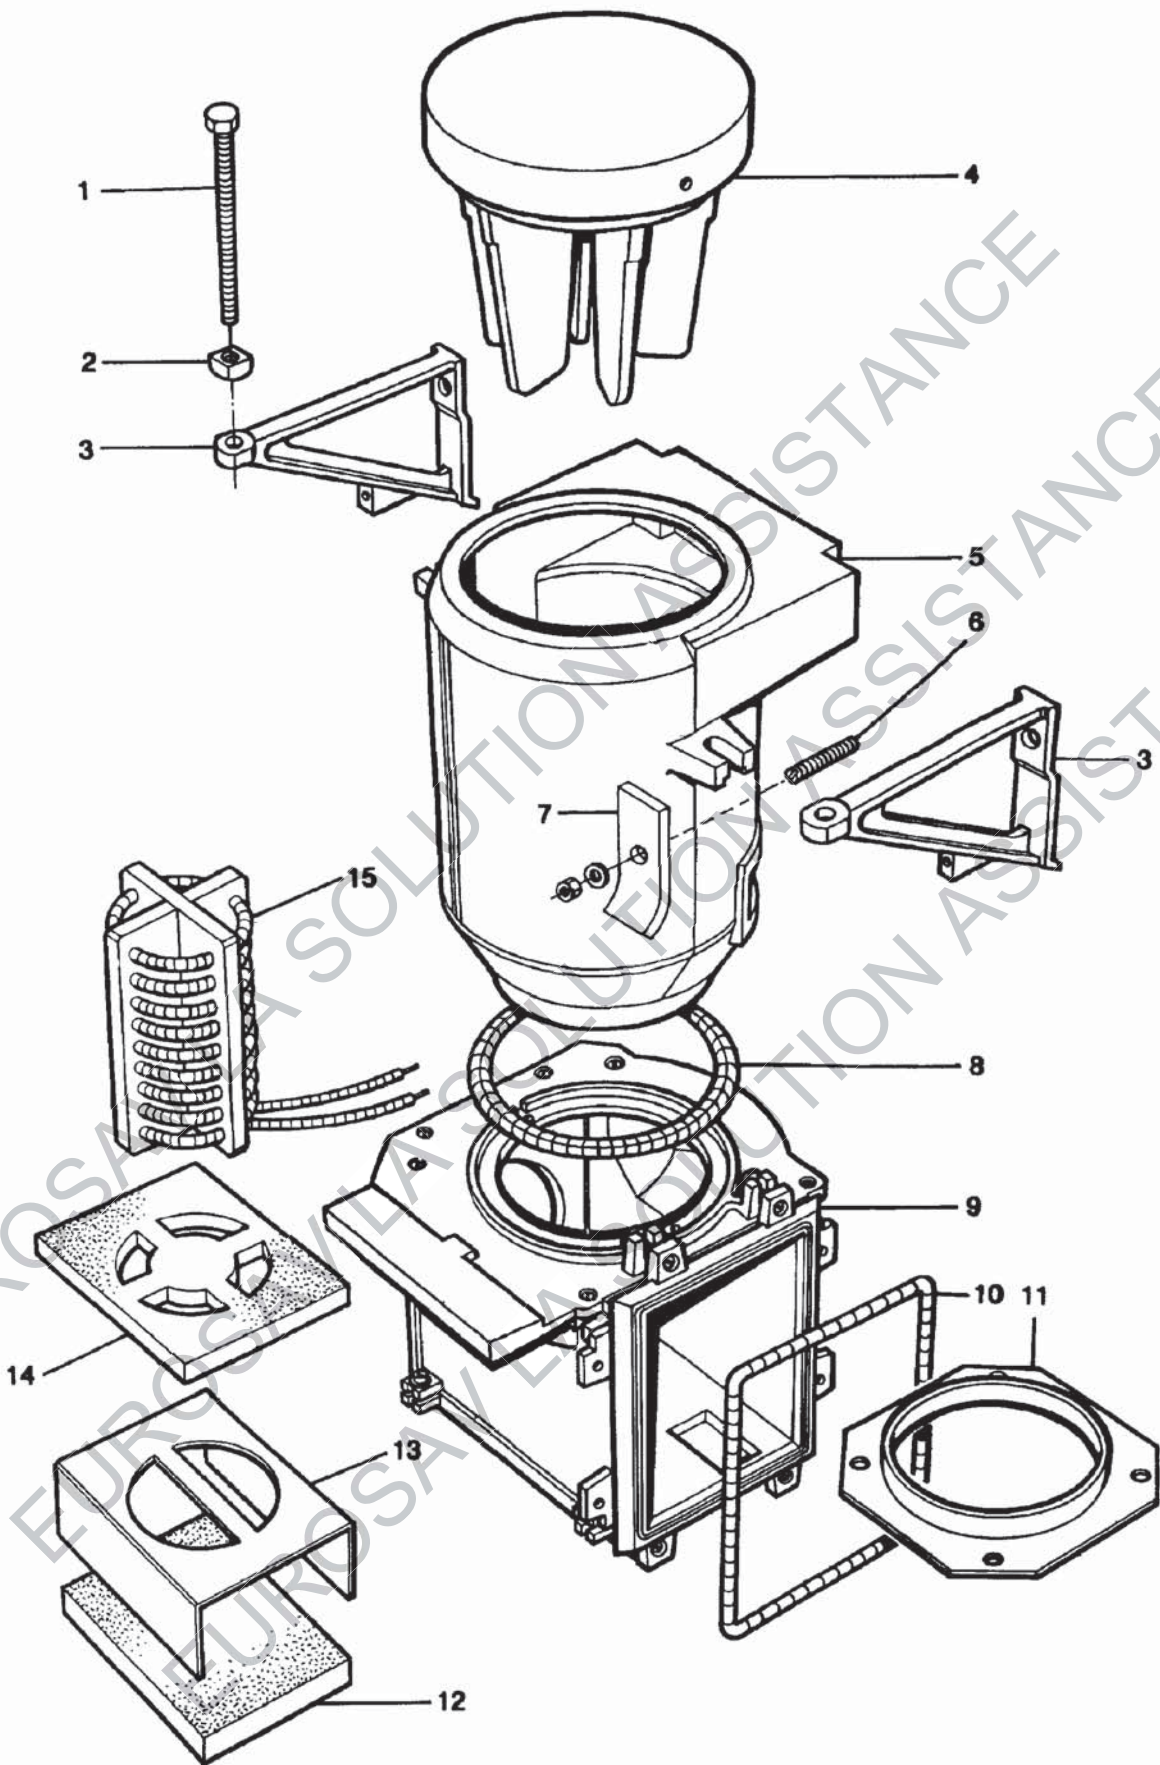

**AGA ELECTRIC (AIMS)
EC COOKER**

***SPARE PARTS
MANUAL***

AGA ELECTRIC AIMS - EC COOKER
BASE, SIDES AND BACKPLATE

AGA ELECTRIC AIMS - EC COOKER
FRONT PLATE & DOORS

AGA ELECTRIC AIMS - EC COOKER
 TOP PLATE, INSULATING LIDS, SHROUD, WIRING ASSY

AGA ELECTRIC AIMS - EC COOKER
 OVENS, ACCESSORIES, SIMMERING PLATE

AGA ELECTRIC AIMS - EC COOKER
HOTSPOT, FIRE BARREL & CHAMBER ASSEMBLY

AGA ELECTRIC AIMS - EC COOKER
OVEN VENT FAN ASSY - UP TO M08-003

AGA ELECTRIC AIMS - EC COOKER
OVEN VENTING FAN ASSY - FROM M08-003 TO M08-174

AGA ELECTRIC AIMS - EC COOKER
OVEN VENTING FAN ASSY - FROM M08-174