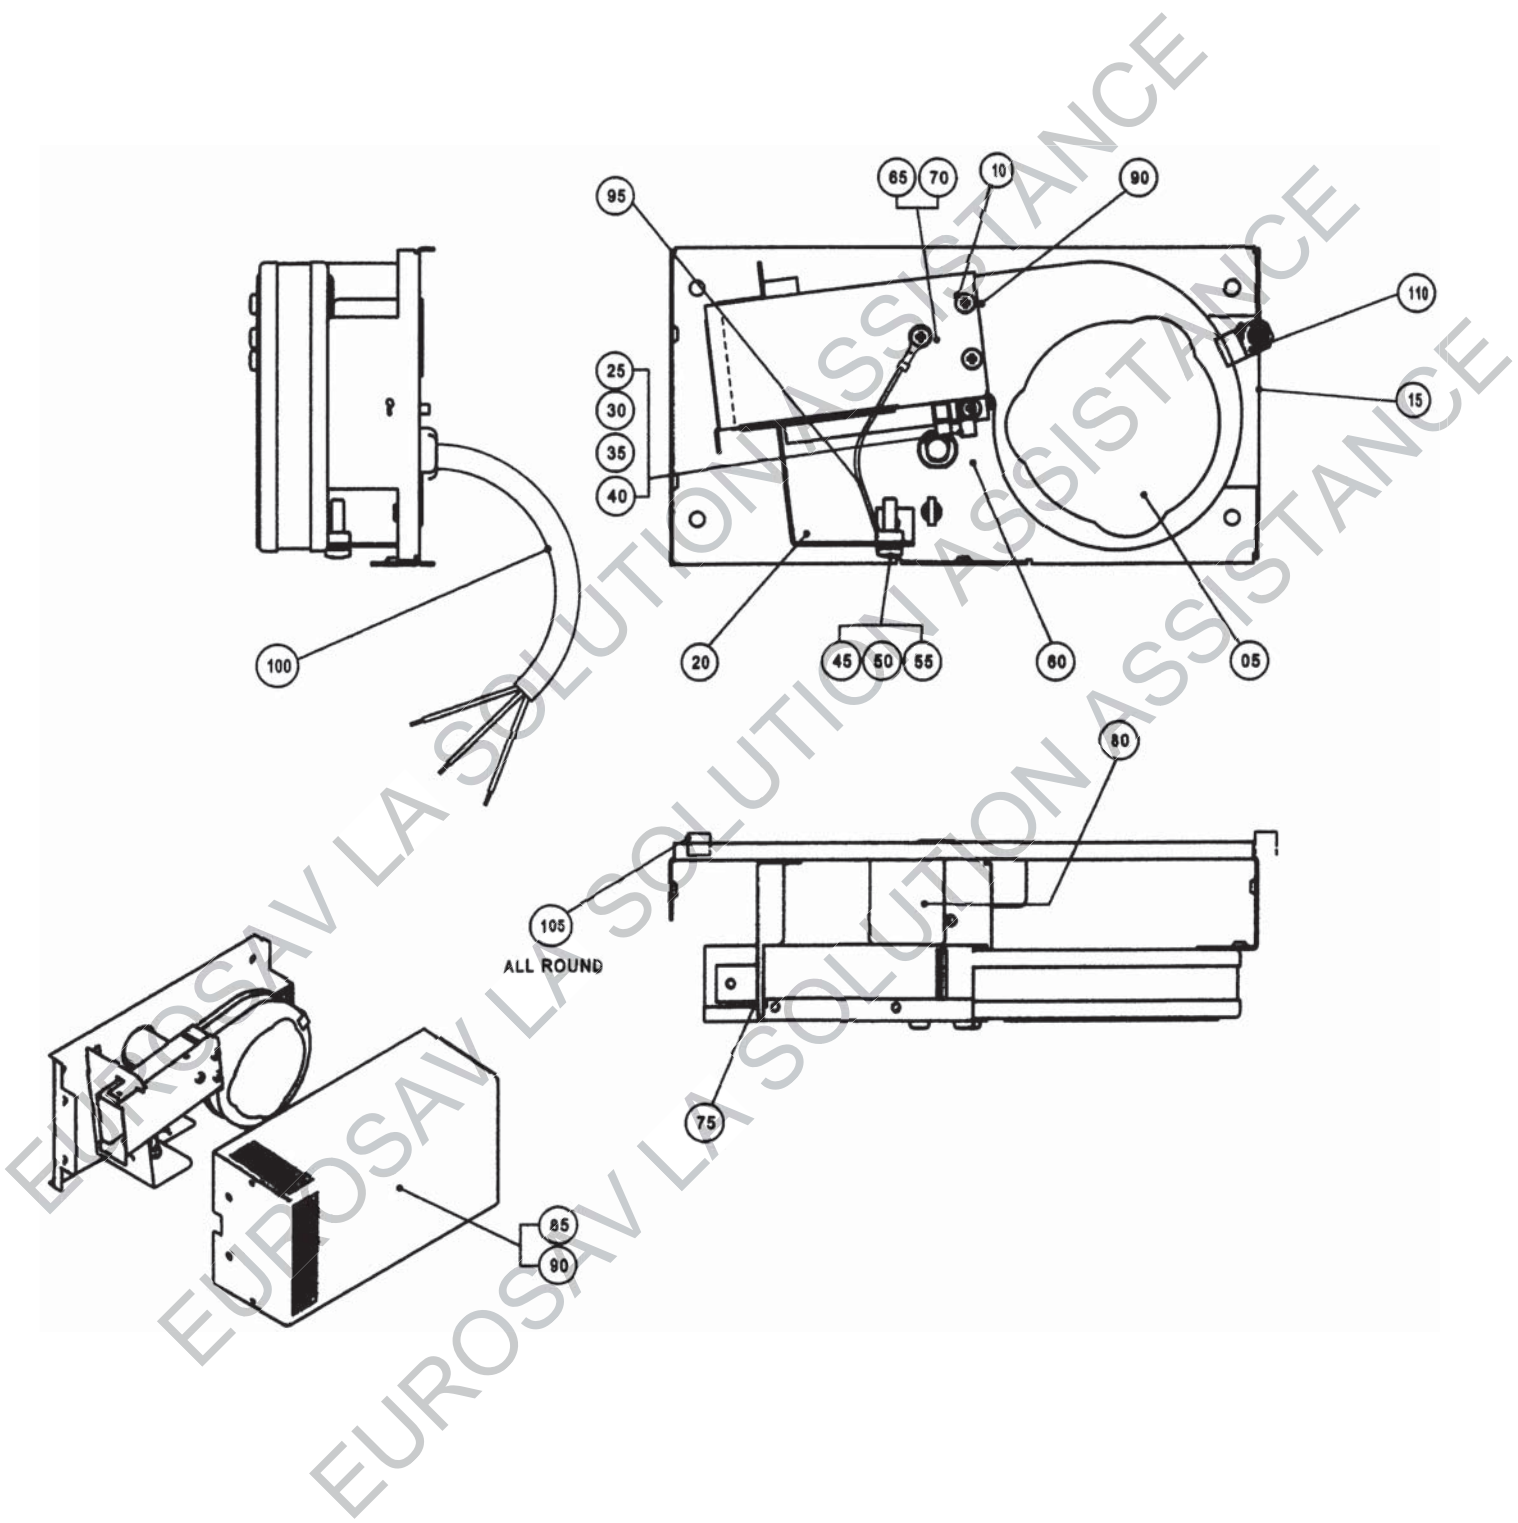

**AGA ELECTRIC (AIMS)
EC COOKER**

***SPARE PARTS
MANUAL***

AGA ELECTRIC AIMS - EC COOKER
BASE, SIDES AND BACKPLATE

AGA ELECTRIC AIMS - EC COOKER
FRONT PLATE & DOORS

AGA ELECTRIC AIMS - EC COOKER
 TOP PLATE, INSULATING LIDS, SHROUD, WIRING ASSY

AGA ELECTRIC AIMS - EC COOKER
 OVENS, ACCESSORIES, SIMMERING PLATE

AGA ELECTRIC AIMS - EC COOKER
HOTSPOT, FIRE BARREL & CHAMBER ASSEMBLY

AGA ELECTRIC AIMS - EC COOKER
OVEN VENT FAN ASSY - UP TO M08-003

AGA ELECTRIC AIMS - EC COOKER
OVEN VENTING FAN ASSY - FROM M08-003 TO M08-174