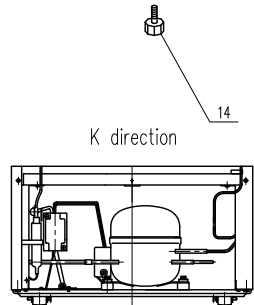

# BD-173 Exploded View

No.	Name	Material	Quantity	No.	Name	Material	Quantity
1	箱体	Case,foaming	component	27	压缩机	Pipe,process	cuprum
2	顶盖	Top cover	ABS	28	压缩机底座	Bottom plate,Assm.	component
3	温控旋钮	Knob of thermostat	ABS	29	压缩机底座固定板	Fixup plate	steel
4	温控器	Thermostat	component	30	压缩机	Compressor	component
5	铀轴	Shaft,hinge	steel	31	减震器	Damping,rubber	rubber
6	顶盖扣板组件	Upper plate,Assm.	component	32	过载保护器	Overload protector	component
7	自攻螺钉T3.5X8	Screw	steel	33	启动器	PTC starter	component
8	自攻螺钉T4.8X20	Screw	steel	34	压缩机保护罩	PTC cover	PVC
9	顶盖扣条	Plug,top cover	ABS	35	顶盖扣条扣	Clip,PTC cover	steel
10	中抽组件	Middle drawer,Assm.	GPPS	36	自攻螺钉T4X12	Screw	steel
11	中抽组件	Middle drawer,Assm.	GPPS	37	接线盒盖	Cover,junction box	ABS
12	下抽组件	Lower drawer,Assm	GPPS	38	接线盒扣	Clip,junction box	ABS
13	右底脚	Adjustable foot	component	39	接线盒扣	Holder,junction box	component
14	左底脚	Adjustable foot	component	40	接地螺栓M4X8	Earthing bolt	cuprum
15	下铀轴组件	Lower hinge Assm.	component	41	线夹	Clamp,power cable	nylon
16	螺帽M6X14	Blot	steel	42	电源线	Power cable	component
17	蒸发器扣条	Strip,evaporator	HIPS				
18	冷冻蒸发器扣条	Strip,F evaporator	HIPS	5			
19	冷冻蒸发器扣件	F door foaming,Assm	component	1			
20	冷冻蒸发器门体	F evaporator Assm.	component	1			
21	门封条组件	Gasket Assm.	component	1			
22	限位块	Stopper,door	steel	1			
23	锁紧块	Locker,door	POM	1			