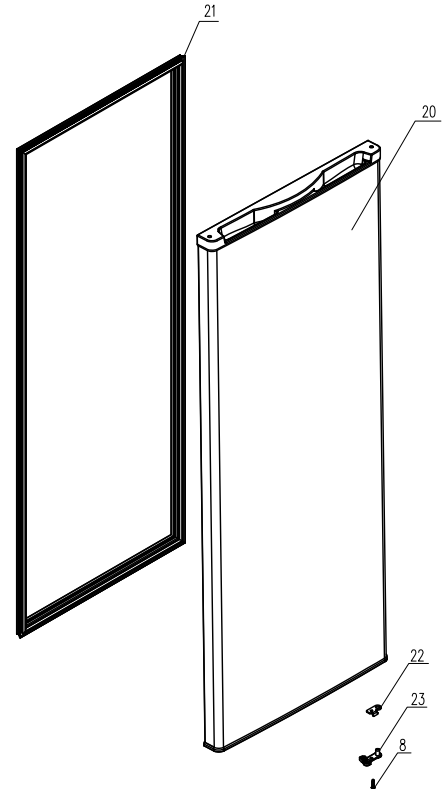

# BD-173 Exploded View

No.	Name	Material	Quantity	No.	Name	Material	Quantity
1	箱体	Case,foaming	component	27	压缩机	Pipe,process	cuprum
2	顶盖	Top cover	ABS	28	压缩机底座	Bottom plate,Assm.	component
3	温控旋钮	Knob of thermostat	ABS	29	压缩机底座固定板	Fixup plate	steel
4	温控器	Thermostat	component	30	压缩机	Compressor	component
5	铀轴	Shaft,hinge	steel	31	减震器	Damping,rubber	rubber
6	顶盖扣板组件	Upper plate,Assm.	component	32	过载保护器	Overload protector	component
7	自攻螺钉T3.5X8	Screw	steel	33	启动器	PTC starter	component
8	自攻螺钉T4.8X20	Screw	steel	34	压缩机保护罩	PTC cover	PVC
9	顶盖扣条	Plug,top cover	ABS	35	顶盖扣条扣	Clip,PTC cover	steel
10	中抽组件	Middle drawer,Assm.	GPPS	36	自攻螺钉T4X12	Screw	steel
11	中抽组件	Middle drawer,Assm.	GPPS	37	接线盒盖	Cover,junction box	ABS
12	下抽组件	Lower drawer,Assm	GPPS	38	接线盒扣	Clip,junction box	ABS
13	右底脚	Adjustable foot	component	39	接线盒扣	Holder,junction box	component
14	左底脚	Adjustable foot	component	40	接地螺栓M4X8	Earthing bolt	cuprum
15	下铀轴组件	Lower hinge Assm.	component	41	线夹	Clamp,power cable	nylon
16	螺帽M6X14	Blot	steel	42	电源线	Power cable	component
17	蒸发器扣条	Strip,evaporator	HIPS				
18	冷冻蒸发器扣条	Strip,F evaporator	HIPS	5			
19	冷冻蒸发器扣件	F door foaming,Assm	component	1			
20	冷冻蒸发器门体	F evaporator Assm.	component	1			
21	门封条组件	Gasket Assm.	component	1			
22	限位块	Stopper,door	steel	1			
23	锁紧块	Locker,door	POM	1			