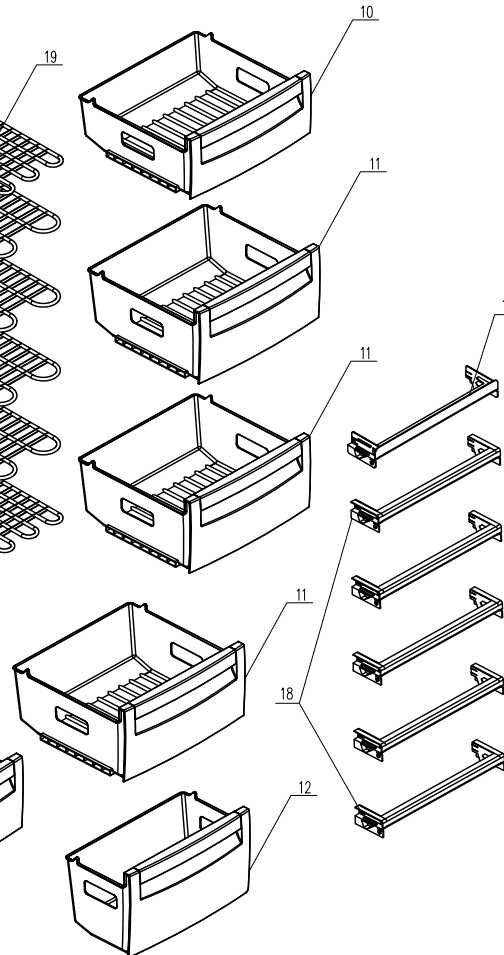

# BD-173 Exploded View

No.	Name	Material	Quantity	No.	Name	Material	Quantity
1	箱体	Case,foaming	component	27	压缩机	Pipe,process	cuprum
2	顶盖	Top cover	ABS	28	压缩机底座	Bottom plate,Assm.	component
3	温控旋钮	Knob of thermostat	ABS	29	压缩机底座固定板	Fixup plate	steel
4	温控器	Thermostat	component	30	压缩机	Compressor	component
5	铀轴	Shaft,hinge	steel	31	减震器	Damping,rubber	rubber
6	顶盖扣板组件	Upper plate,Assm.	component	32	过载保护器	Overload protector	component
7	自攻螺钉T3.5X8	Screw	steel	33	启动器	PTC starter	component
8	自攻螺钉T4.8X20	Screw	steel	34	压缩机保护罩	PTC cover	PVC
9	顶盖扣条	Plug,top cover	ABS	35	顶盖扣条扣	Clip,PTC cover	steel
10	中抽组件	Middle drawer,Assm.	GPPS	36	自攻螺钉T4X12	Screw	steel
11	中抽组件	Middle drawer,Assm.	GPPS	37	接线盒盖	Cover,junction box	ABS
12	下抽组件	Lower drawer,Assm	GPPS	38	接线盒扣	Clip,junction box	ABS
13	右底脚	Adjustable foot	component	39	接线盒扣	Holder,junction box	component
14	左底脚	Adjustable foot	component	40	接地螺栓M4X8	Earthing bolt	cuprum
15	下铀轴组件	Lower hinge Assm.	component	41	线夹	Clamp,power cable	nylon
16	螺帽M6X14	Blot	steel	42	电源线	Power cable	component
17	蒸发器扣条	Strip,evaporator	HIPS				
18	冷冻蒸发器扣条	Strip,F evaporator	HIPS	5			
19	冷冻蒸发器扣件	F door foaming,Assm	component	1			
20	冷冻蒸发器门体	F evaporator Assm.	component	1			
21	门封条组件	Gasket Assm.	component	1			
22	限位块	Stopper,door	steel	1			
23	锁紧块	Locker,door	POM	1			