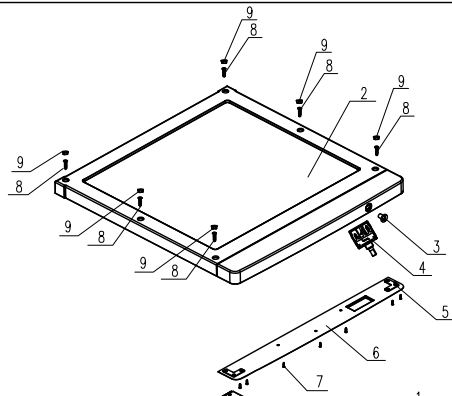

# BD-173 Exploded View

No.	Name	Material	Quantity	No.	Name	Material	Quantity
1	箱体	Case,foaming	component	27	压缩机	Pipe,process	cuprum
2	顶盖	Top cover	ABS	28	压缩机底座	Bottom plate,Assm.	component
3	温控旋钮	Knob of thermostat	ABS	29	压缩机底座固定板	Fixup plate	steel
4	温控器	Thermostat	component	30	压缩机	Compressor	component
5	铀轴	Shaft,hinge	steel	31	减震器	Damping,rubber	rubber
6	顶盖扣板组件	Upper plate,Assm.	component	32	过载保护器	Overload protector	component
7	自攻螺钉T3.5X8	Screw	steel	33	启动器	PTC starter	component
8	自攻螺钉T4.8X20	Screw	steel	34	压缩机保护罩	PTC cover	PVC
9	顶盖扣条	Plug,top cover	ABS	35	顶盖扣条扣	Clip,PTC cover	steel
10	中抽组件	Middle drawer,Assm.	GPPS	36	自攻螺钉T4X12	Screw	steel
11	中抽组件	Middle drawer,Assm.	GPPS	37	接线盒盖	Cover,junction box	ABS
12	下抽组件	Lower drawer,Assm	GPPS	38	接线盒扣	Clip,junction box	ABS
13	右底脚	Adjustable foot	component	39	接线盒扣	Holder,junction box	component
14	左底脚	Adjustable foot	component	40	接地螺栓M4X8	Earthing bolt	cuprum
15	下铀轴组件	Lower hinge Assm.	component	41	线夹	Clamp,power cable	nylon
16	螺帽M6X14	Blot	steel	42	电源线	Power cable	component
17	蒸发器扣条	Strip,evaporator	HIPS				
18	冷冻蒸发器扣条	Strip,F evaporator	HIPS	5			
19	冷冻蒸发器扣件	F door foaming,Assm	component	1			
20	冷冻蒸发器门体	F evaporator Assm.	component	1			
21	门封条组件	Gasket Assm.	component	1			
22	限位块	Stopper,door	steel	1			
23	锁紧块	Locker,door	POM	1			