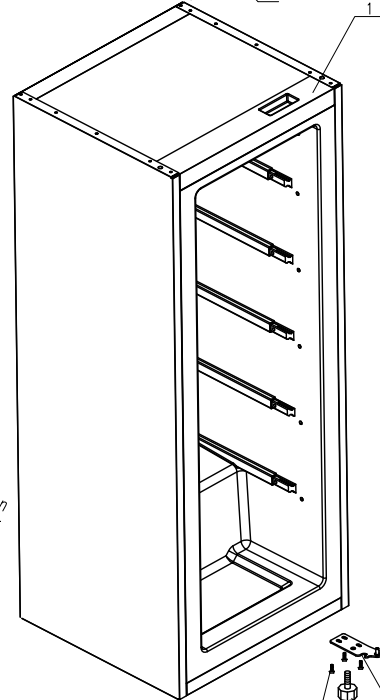

# BD-173 Exploded View

No.	Name	Material	Quantity	No.	Name	Material	Quantity
1	箱体	Case,foaming	component	27	压缩机	Pipe,process	cuprum
2	顶盖	Top cover	ABS	28	压缩机底座	Bottom plate,Assm.	component
3	温控旋钮	Knob of thermostat	ABS	29	压缩机底座固定板	Fixup plate	steel
4	温控器	Thermostat	component	30	压缩机	Compressor	component
5	铀轴	Shaft,hinge	steel	31	减震器	Damping,rubber	rubber
6	顶盖扣板组件	Upper plate,Assm.	component	32	过载保护器	Overload protector	component
7	自攻螺钉T3.5X8	Screw	steel	33	启动器	PTC starter	component
8	自攻螺钉T4.8X20	Screw	steel	34	压缩机保护罩	PTC cover	PVC
9	顶盖扣条	Plug,top cover	ABS	35	顶盖扣条扣	Clip,PTC cover	steel
10	中抽组件	Middle drawer,Assm.	GPPS	36	自攻螺钉T4X12	Screw	steel
11	中抽组件	Middle drawer,Assm.	GPPS	37	接线盒盖	Cover,junction box	ABS
12	下抽组件	Lower drawer,Assm	GPPS	38	接线盒扣	Clip,junction box	ABS
13	右底脚	Adjustable foot	component	39	接线盒扣	Holder,junction box	component
14	左底脚	Adjustable foot	component	40	接地螺栓M4X8	Earthing bolt	cuprum
15	下铀轴组件	Lower hinge Assm.	component	41	线夹	Clamp,power cable	nylon
16	螺帽M6X14	Blot	steel	42	电源线	Power cable	component
17	蒸发器扣条	Strip,evaporator	HIPS				
18	冷冻蒸发器扣条	Strip,F evaporator	HIPS	5			
19	冷冻蒸发器扣件	F door foaming,Assm	component	1			
20	冷冻蒸发器门体	F evaporator Assm.	component	1			
21	门封条组件	Gasket Assm.	component	1			
22	限位块	Stopper,door	steel	1			
23	锁紧块	Locker,door	POM	1			