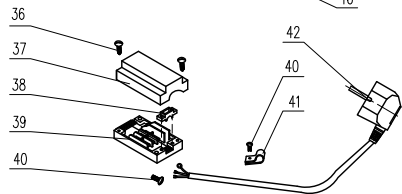

# BD-173 Exploded View

No.	Name	Material	Quantity	No.	Name	Material	Quantity
1	箱体	Case,foaming	component	27	压缩机	Pipe,process	cuprum
2	顶盖	Top cover	ABS	28	压缩机底座	Bottom plate,Assm.	component
3	温控旋钮	Knob of thermostat	ABS	29	压缩机底座固定板	Fixup plate	steel
4	温控器	Thermostat	component	30	压缩机	Compressor	component
5	铀轴	Shaft,hinge	steel	31	减震器	Damping,rubber	rubber
6	顶盖扣板组件	Upper plate,Assm.	component	32	过载保护器	Overload protector	component
7	自攻螺钉T3.5X8	Screw	steel	33	启动器	PTC starter	component
8	自攻螺钉T4.8X20	Screw	steel	34	压缩机保护罩	PTC cover	PVC
9	顶盖扣条	Plug,top cover	ABS	35	顶盖扣条扣	Clip,PTC cover	steel
10	中抽组件	Middle drawer,Assm.	GPPS	36	自攻螺钉T4X12	Screw	steel
11	中抽组件	Middle drawer,Assm.	GPPS	37	接线盒盖	Cover,junction box	ABS
12	下抽组件	Lower drawer,Assm	GPPS	38	接线盒扣	Clip,junction box	ABS
13	右底脚	Adjustable foot	component	39	接线盒扣	Holder,junction box	component
14	左底脚	Adjustable foot	component	40	接地螺栓M4X8	Earthing bolt	cuprum
15	下铀轴组件	Lower hinge Assm.	component	41	线夹	Clamp,power cable	nylon
16	螺帽M6X14	Blot	steel	42	电源线	Power cable	component
17	蒸发器扣条	Strip,evaporator	HIPS				
18	冷冻蒸发器扣条	Strip,F evaporator	HIPS	5			
19	冷冻蒸发器扣件	F door foaming,Assm	component	1			
20	冷冻蒸发器门体	F evaporator Assm.	component	1			
21	门封条组件	Gasket Assm.	component	1			
22	限位块	Stopper,door	steel	1			
23	锁紧块	Locker,door	POM	1			