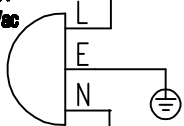

AC INPUT
220-240Vac

thermostat

Switch

lamp

bottom
element
1100W

top
element
950W

Heater
Indication
Lamp

Energy regulator