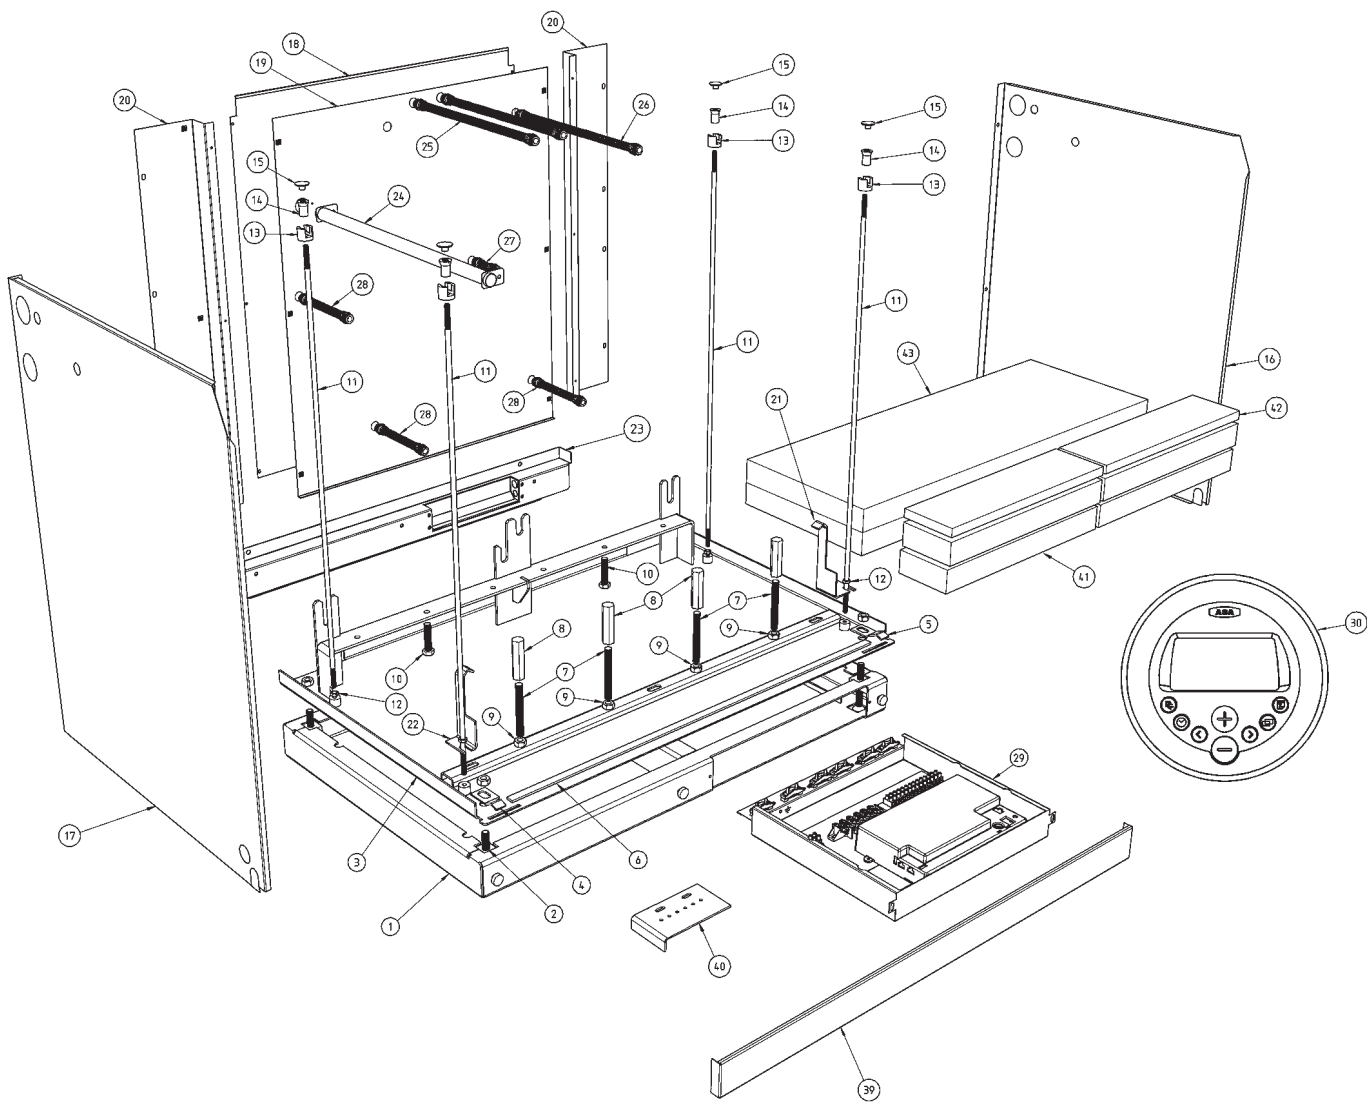

**AGA TOTAL
CONTROL
(MODEL No.: TC3)**

***SPARE PARTS
MANUAL***

**TOP PLATE AND INSULATING DOMES
AGA TOTAL CONTROL MODEL No.: TC3**

FRONT PLATE AND DOORS
AGA TOTAL CONTROL MODEL No.: TC3

**PLINTH, BASE, SIDES AND BACK
AGA TOTAL CONTROL MODEL No.: TC3**

ROAST OVEN ASSEMBLY
AGA TOTAL CONTROL MODEL No.: TC3

**SIMMERING OVEN ASSEMBLY
AGA TOTAL CONTROL MODEL No.: TC3**

**BAKING OVEN ASSEMBLY
AGA TOTAL CONTROL MODEL No.: TC3**

OVEN VENT FAN ASSY
AGA TOTAL CONTROL MODEL No.: TC3