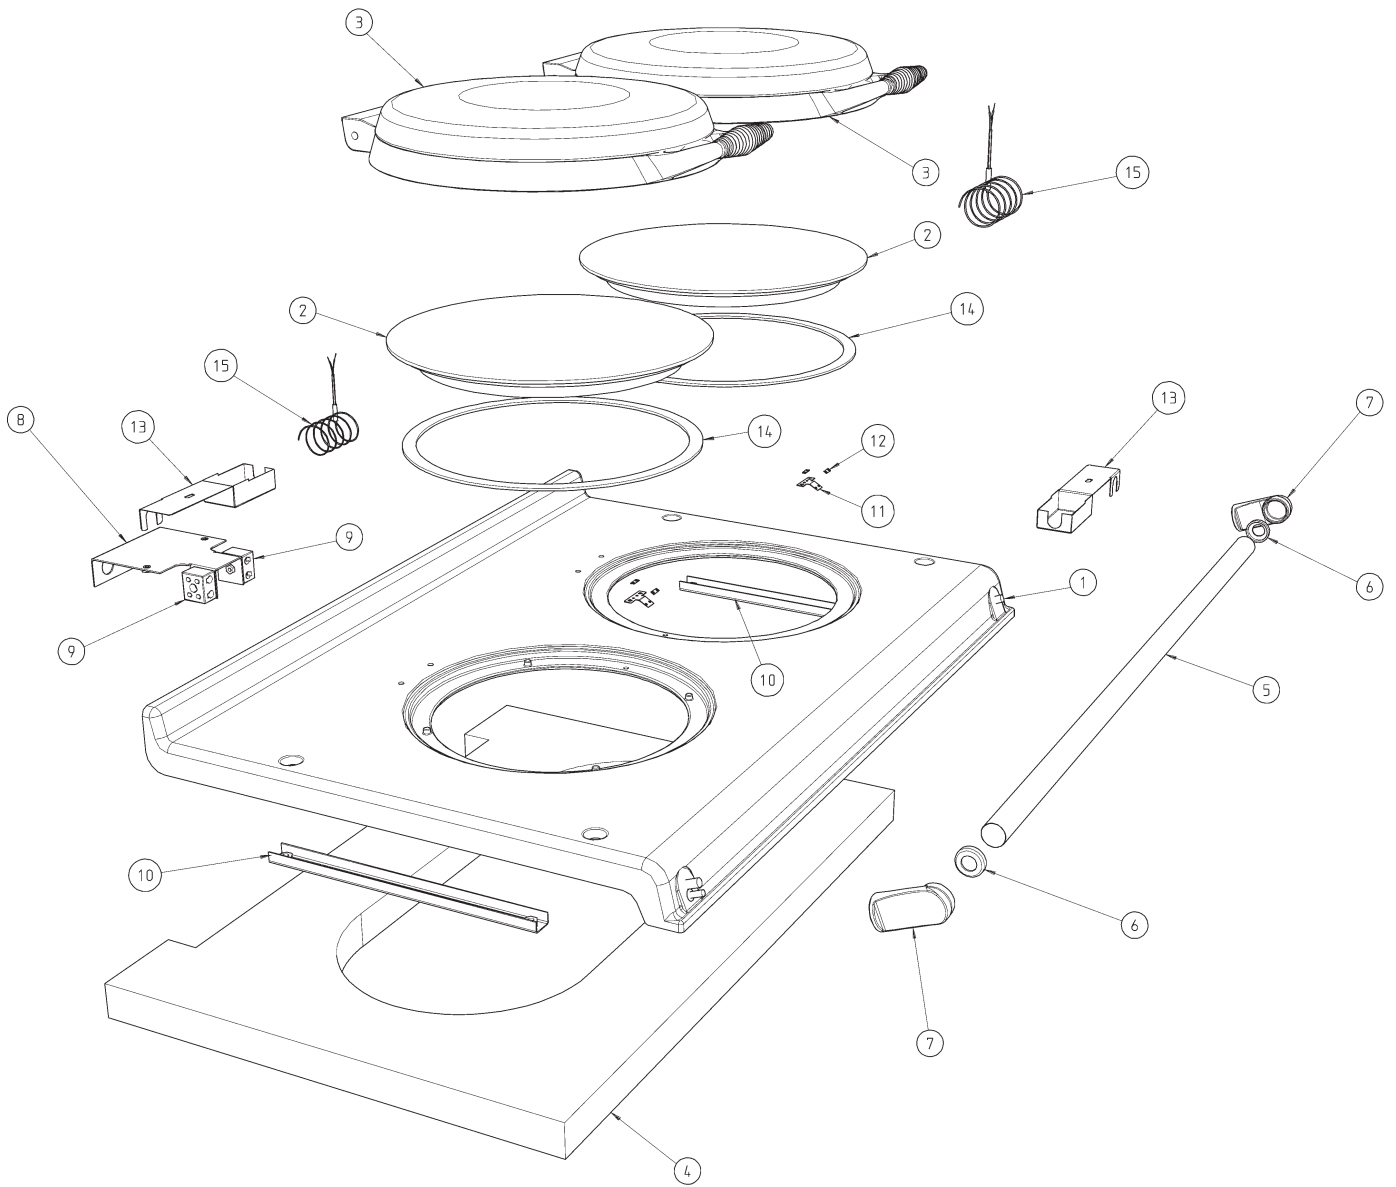

**AGA TOTAL
CONTROL
(MODEL No.: TC3)**

***SPARE PARTS
MANUAL***

**TOP PLATE AND INSULATING DOMES
AGA TOTAL CONTROL MODEL No.: TC3**

FRONT PLATE AND DOORS
AGA TOTAL CONTROL MODEL No.: TC3

**PLINTH, BASE, SIDES AND BACK
AGA TOTAL CONTROL MODEL No.: TC3**

ROAST OVEN ASSEMBLY
AGA TOTAL CONTROL MODEL No.: TC3

**SIMMERING OVEN ASSEMBLY
AGA TOTAL CONTROL MODEL No.: TC3**

**BAKING OVEN ASSEMBLY
AGA TOTAL CONTROL MODEL No.: TC3**

OVEN VENT FAN ASSY
AGA TOTAL CONTROL MODEL No.: TC3