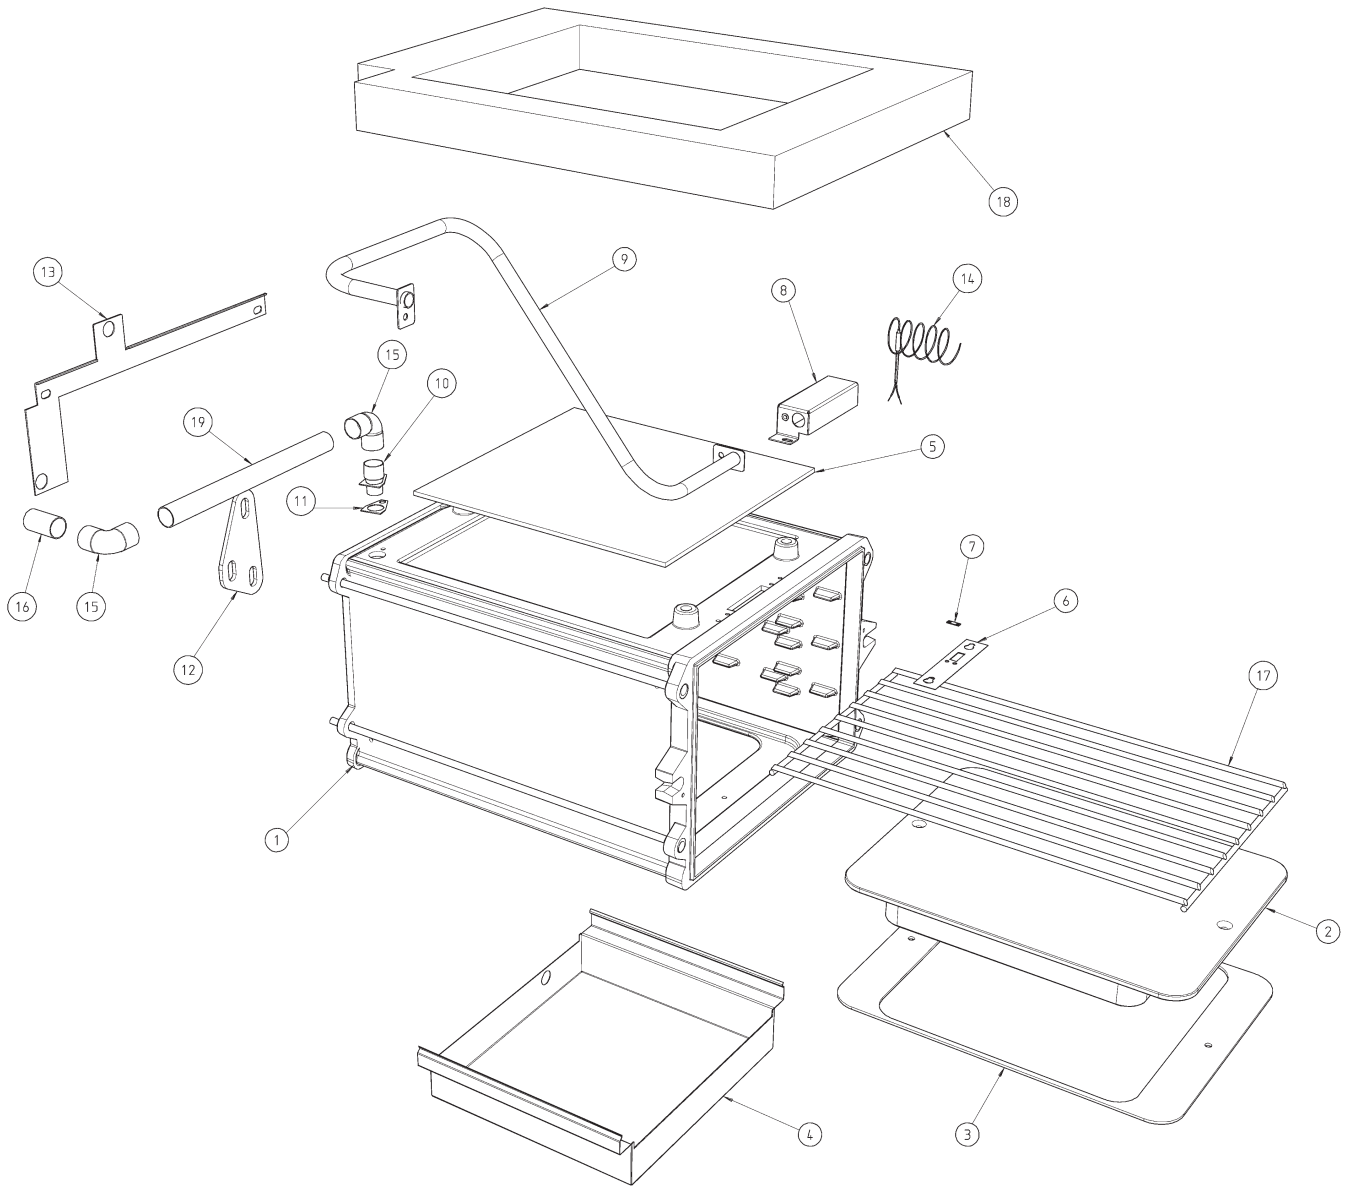

**AGA TOTAL
CONTROL
(MODEL No.: TC3)**

***SPARE PARTS
MANUAL***

**TOP PLATE AND INSULATING DOMES
AGA TOTAL CONTROL MODEL No.: TC3**

FRONT PLATE AND DOORS
AGA TOTAL CONTROL MODEL No.: TC3

**PLINTH, BASE, SIDES AND BACK
AGA TOTAL CONTROL MODEL No.: TC3**

ROAST OVEN ASSEMBLY
AGA TOTAL CONTROL MODEL No.: TC3

**SIMMERING OVEN ASSEMBLY
AGA TOTAL CONTROL MODEL No.: TC3**

**BAKING OVEN ASSEMBLY
AGA TOTAL CONTROL MODEL No.: TC3**

OVEN VENT FAN ASSY
AGA TOTAL CONTROL MODEL No.: TC3