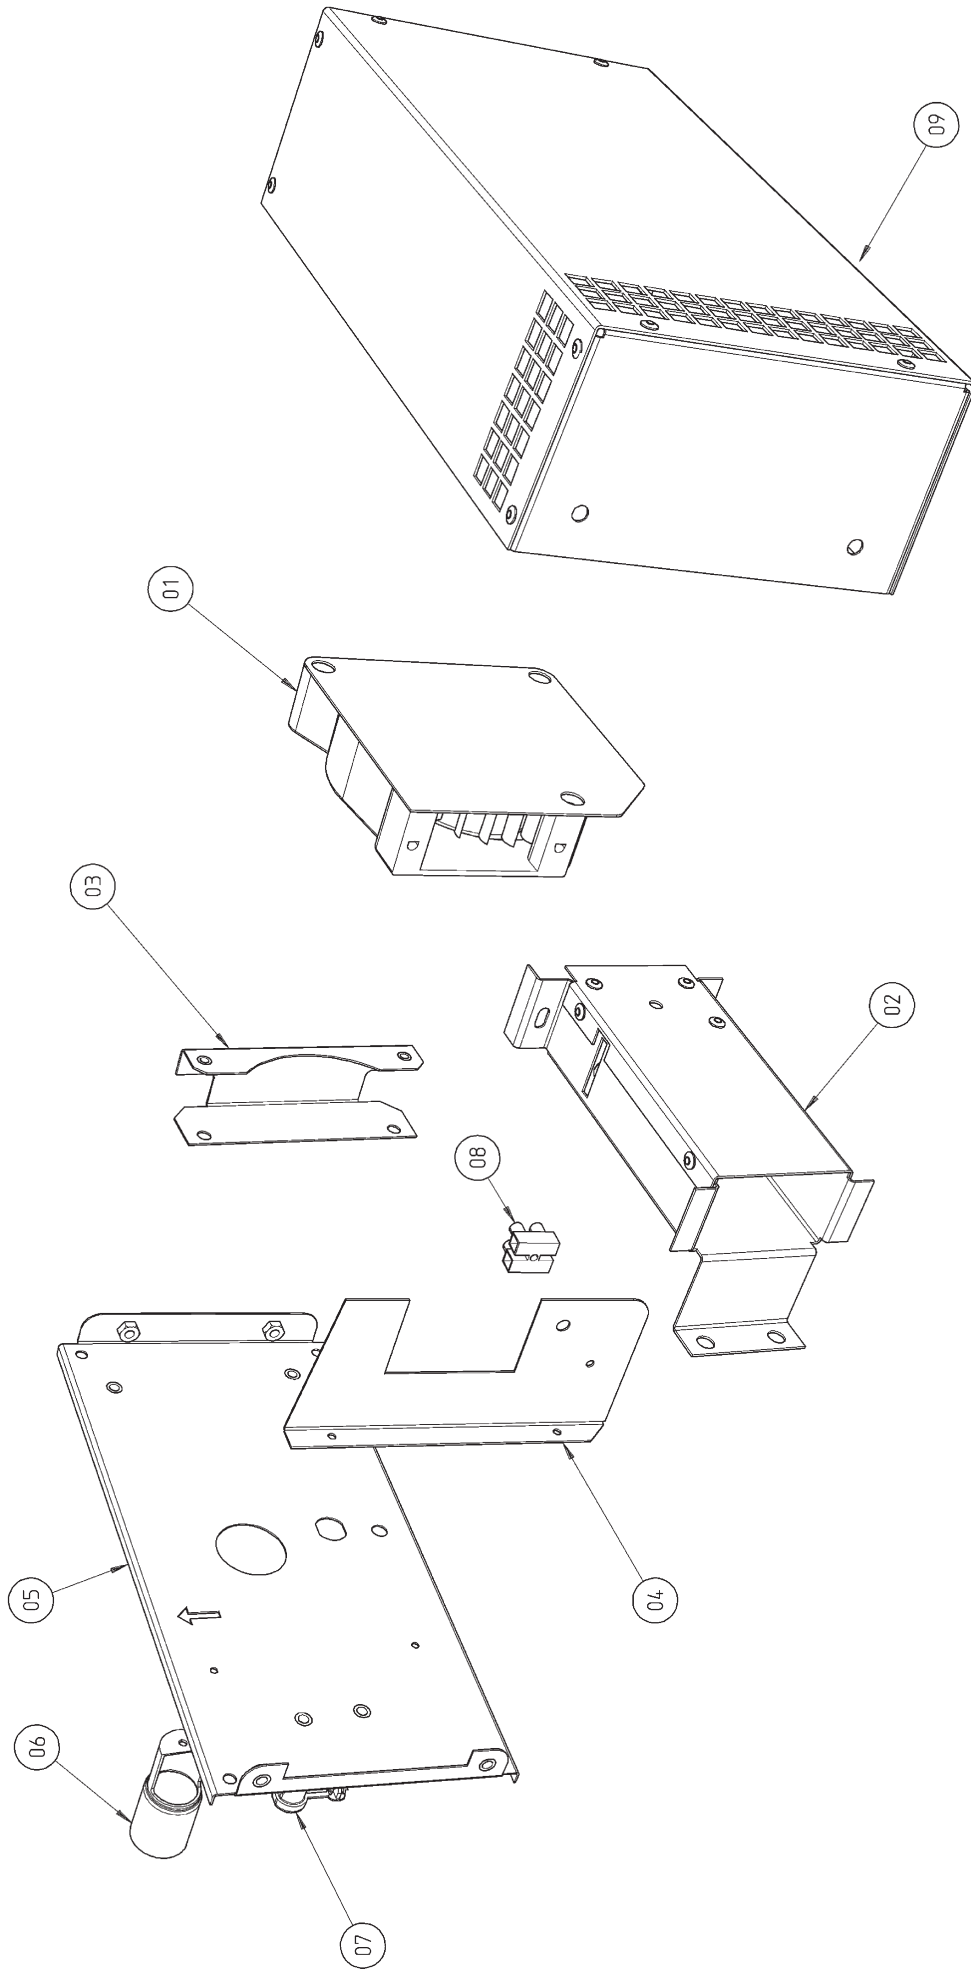

**AGA TOTAL
CONTROL
(MODEL No.: TC3)**

***SPARE PARTS
MANUAL***

**TOP PLATE AND INSULATING DOMES
AGA TOTAL CONTROL MODEL No.: TC3**

FRONT PLATE AND DOORS
AGA TOTAL CONTROL MODEL No.: TC3

**PLINTH, BASE, SIDES AND BACK
AGA TOTAL CONTROL MODEL No.: TC3**

ROAST OVEN ASSEMBLY
AGA TOTAL CONTROL MODEL No.: TC3

**SIMMERING OVEN ASSEMBLY
AGA TOTAL CONTROL MODEL No.: TC3**

**BAKING OVEN ASSEMBLY
AGA TOTAL CONTROL MODEL No.: TC3**

OVEN VENT FAN ASSY
AGA TOTAL CONTROL MODEL No.: TC3