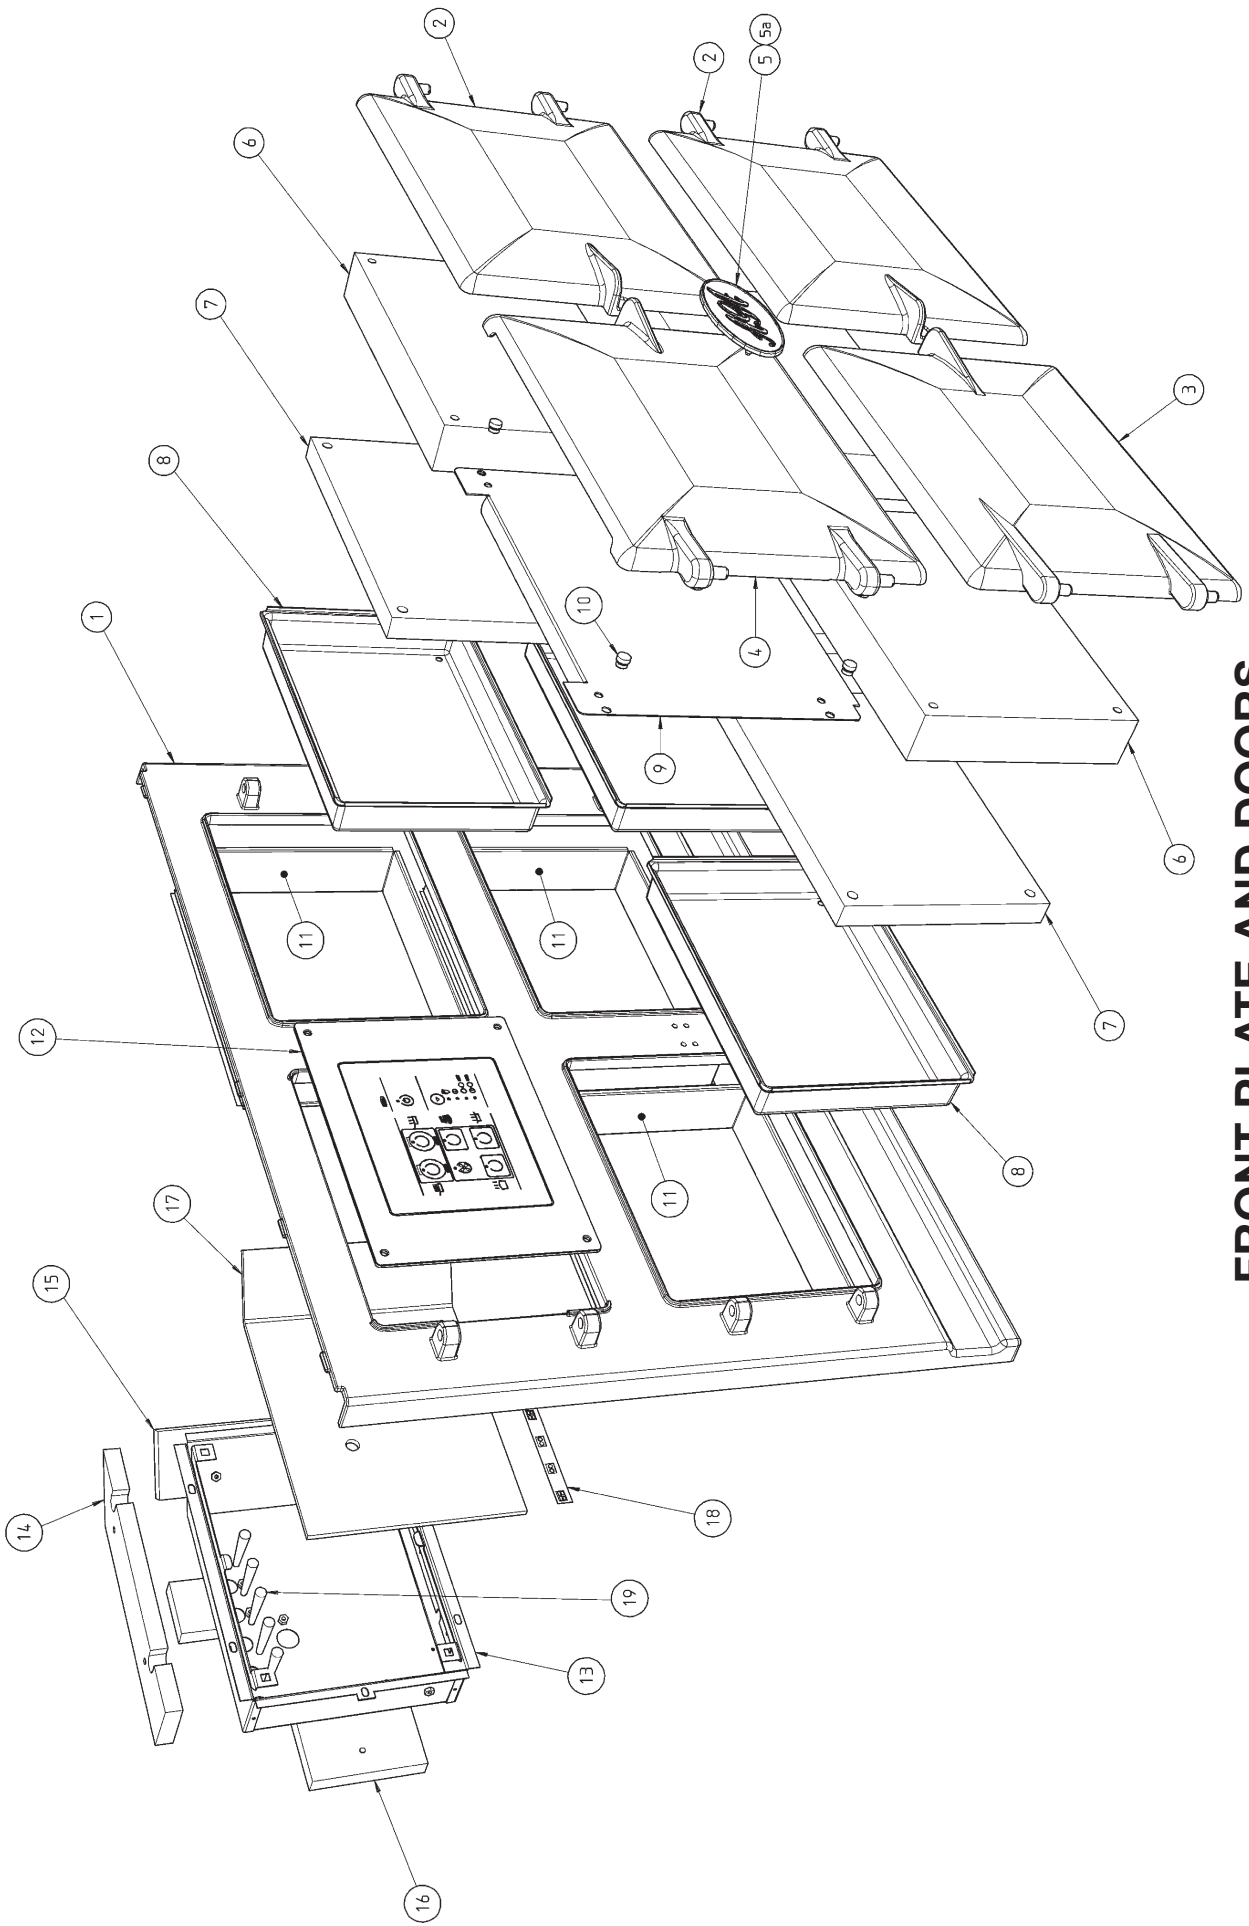

**AGA TOTAL
CONTROL
(MODEL No.: TC3)**

***SPARE PARTS
MANUAL***

**TOP PLATE AND INSULATING DOMES
AGA TOTAL CONTROL MODEL No.: TC3**

FRONT PLATE AND DOORS
AGA TOTAL CONTROL MODEL No.: TC3

**PLINTH, BASE, SIDES AND BACK
AGA TOTAL CONTROL MODEL No.: TC3**

ROAST OVEN ASSEMBLY
AGA TOTAL CONTROL MODEL No.: TC3

**SIMMERING OVEN ASSEMBLY
AGA TOTAL CONTROL MODEL No.: TC3**

**BAKING OVEN ASSEMBLY
AGA TOTAL CONTROL MODEL No.: TC3**

OVEN VENT FAN ASSY
AGA TOTAL CONTROL MODEL No.: TC3