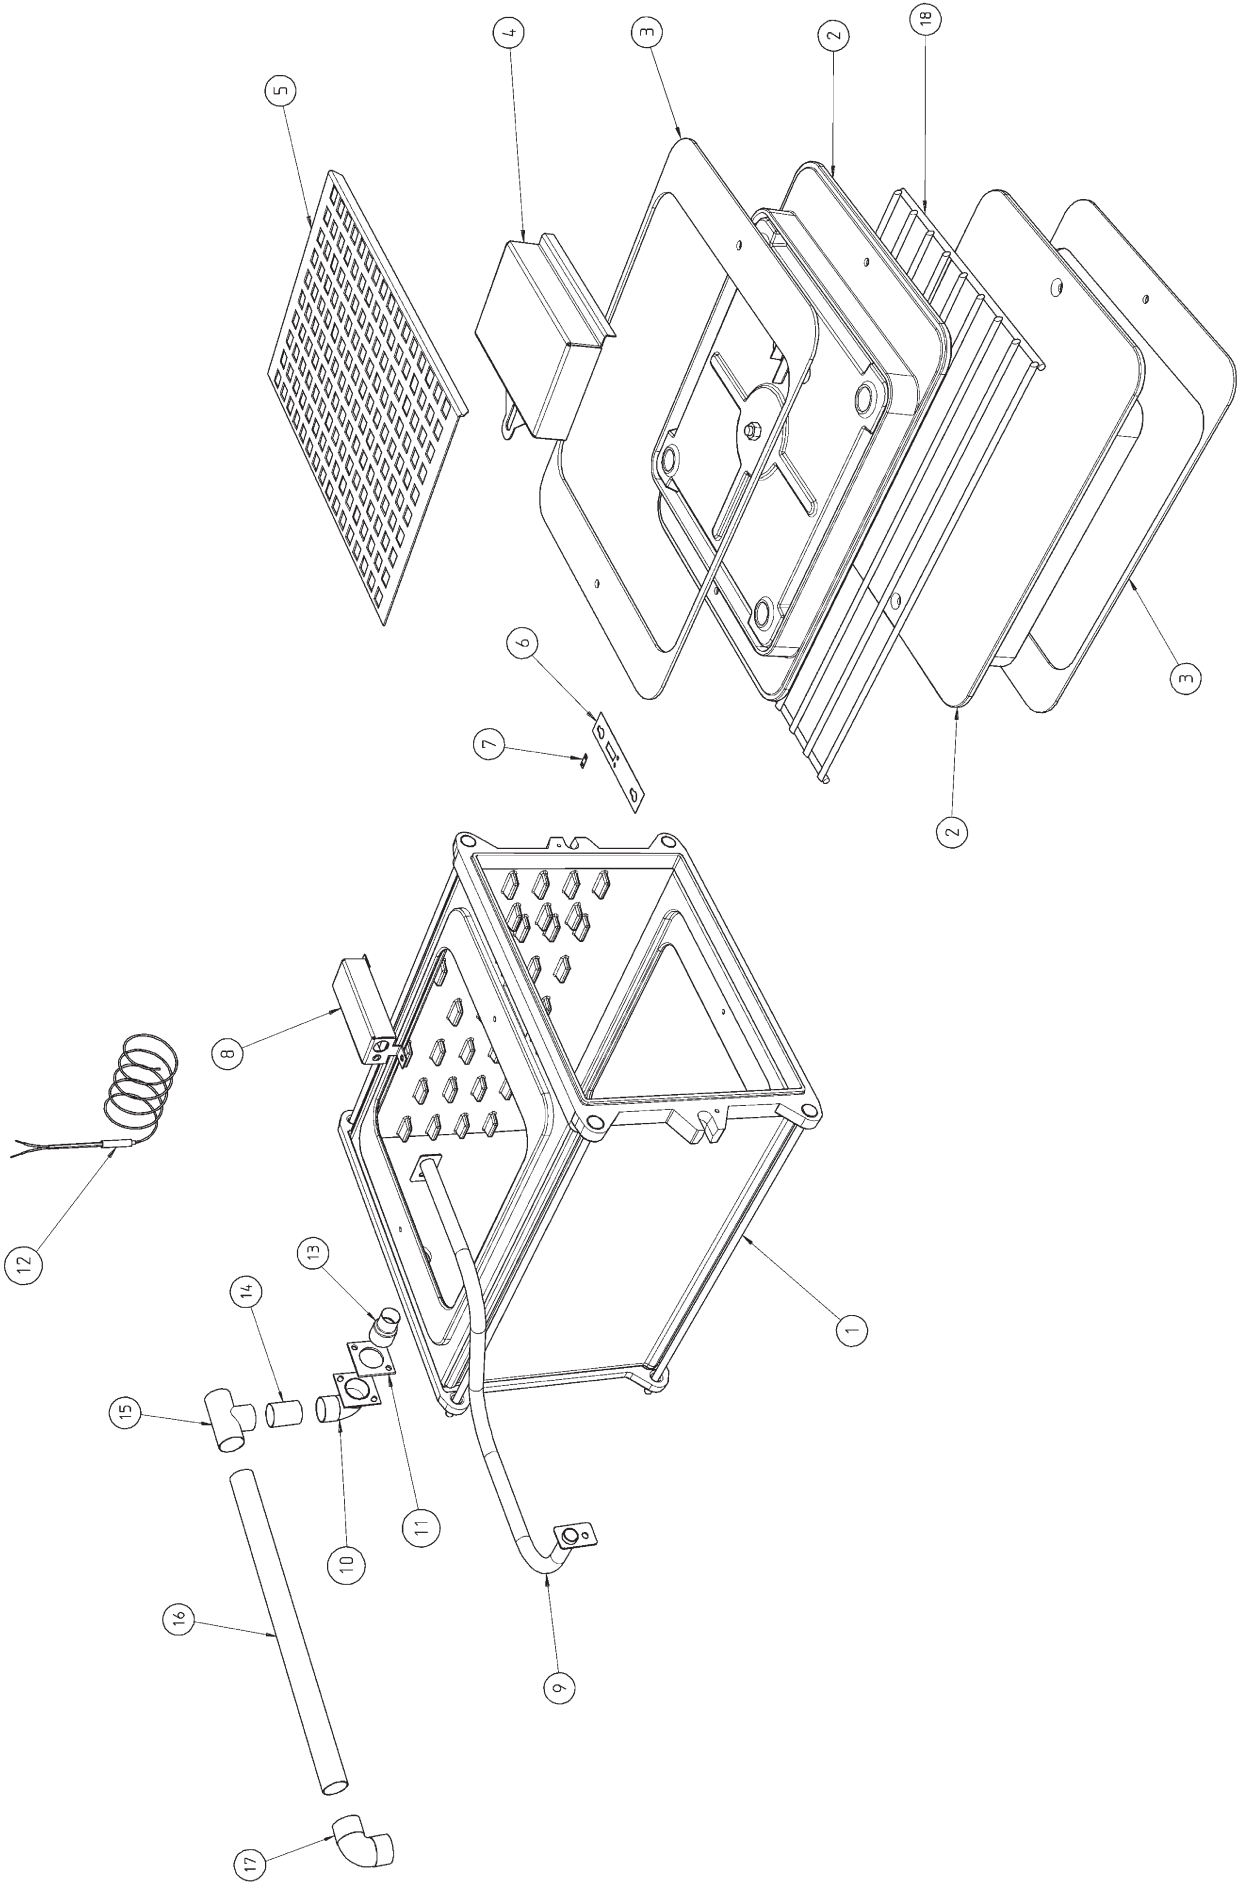

**AGA TOTAL
CONTROL
(MODEL No.: TC3)**

***SPARE PARTS
MANUAL***

**TOP PLATE AND INSULATING DOMES
AGA TOTAL CONTROL MODEL No.: TC3**

FRONT PLATE AND DOORS
AGA TOTAL CONTROL MODEL No.: TC3

**PLINTH, BASE, SIDES AND BACK
AGA TOTAL CONTROL MODEL No.: TC3**

ROAST OVEN ASSEMBLY
AGA TOTAL CONTROL MODEL No.: TC3

**SIMMERING OVEN ASSEMBLY
AGA TOTAL CONTROL MODEL No.: TC3**

**BAKING OVEN ASSEMBLY
AGA TOTAL CONTROL MODEL No.: TC3**

OVEN VENT FAN ASSY
AGA TOTAL CONTROL MODEL No.: TC3