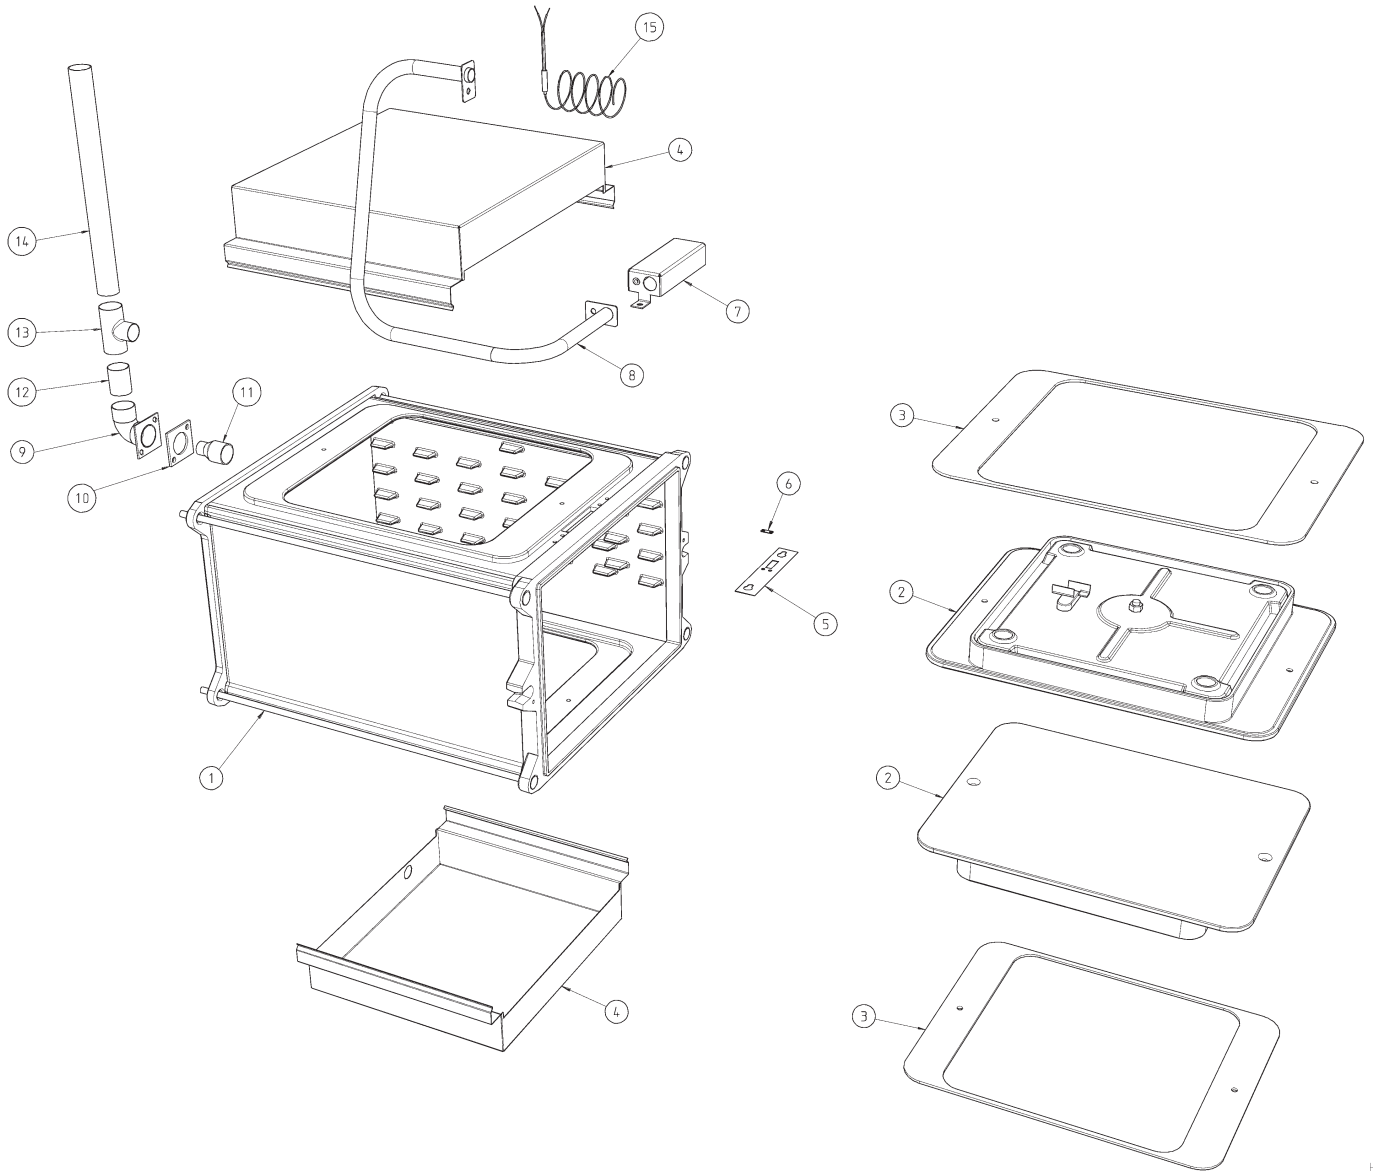

**AGA TOTAL
CONTROL
(MODEL No.: TC3)**

***SPARE PARTS
MANUAL***

**TOP PLATE AND INSULATING DOMES
AGA TOTAL CONTROL MODEL No.: TC3**

FRONT PLATE AND DOORS
AGA TOTAL CONTROL MODEL No.: TC3

**PLINTH, BASE, SIDES AND BACK
AGA TOTAL CONTROL MODEL No.: TC3**

ROAST OVEN ASSEMBLY
AGA TOTAL CONTROL MODEL No.: TC3

**SIMMERING OVEN ASSEMBLY
AGA TOTAL CONTROL MODEL No.: TC3**

**BAKING OVEN ASSEMBLY
AGA TOTAL CONTROL MODEL No.: TC3**

OVEN VENT FAN ASSY
AGA TOTAL CONTROL MODEL No.: TC3