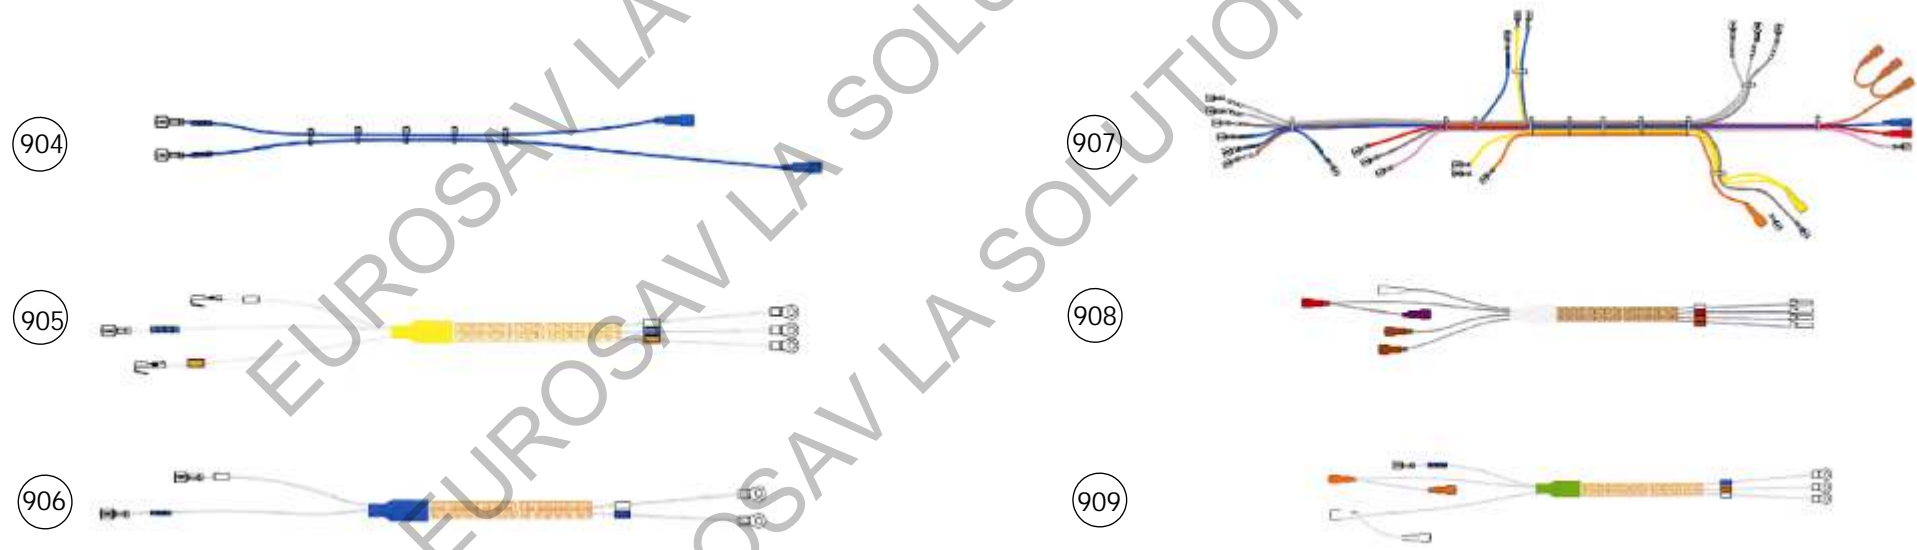

eR3 90i

LPRT 517862 P06
Date issue 16/03/2020

AE1M232414 eR3 90i
FRAME WORK ASSEMBLY

eR3 90 DIVIDER PLATE ASSEMBLY

**AE1M232107 ELECTRICAL CHASSIS
W. INDUCTION ASSEMBLY**

eR3 90i

LPRT 517862 P10
Date issue 16/03/2020

AE1M232413 eR3 90
BASE PLATE ASSEMBLY

eR3 90i

LPRT 517862 P11
Date issue 16/03/2020

AE4M232147 & AE4M232148
WHEEL ASSEMBLY, 60 (eR3)

AE1M232527 eR3 90 INSULATION ASSEMBLY (ALL KITS)

1301

AE4M232035
HOT PLATE CONTROL KNOB