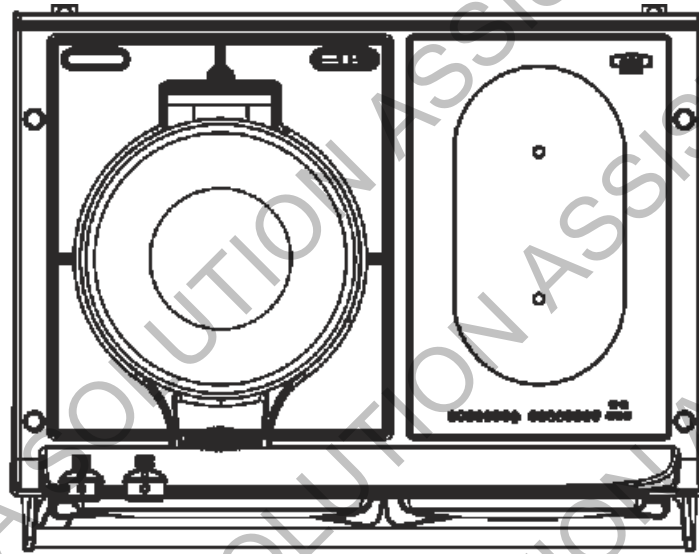

eR3 90i SPARE PARTS MANUAL

eR3 90i

LPRT 517862 P00
Date issue 16/03/2020

AE1M232370 eR3 90i ASSEMBLY

eR3 90i

LPRT 517862 P03
Date issue 16/03/2020

AE1M232372 eR3 90i TOP PLATE ASSEMBLY

**AE1M232582 eR3 90 TOP PLATE ASSEMBLY
(WARMING PLATE VARIATION)**

eR3 90i

LPRT 517862 P06
Date issue 16/03/2020

AE1M232414 eR3 90i
FRAME WORK ASSEMBLY

eR3 90 DIVIDER PLATE ASSEMBLY

**AE1M232107 ELECTRICAL CHASSIS
W. INDUCTION ASSEMBLY**

eR3 90i

LPRT 517862 P10
Date issue 16/03/2020