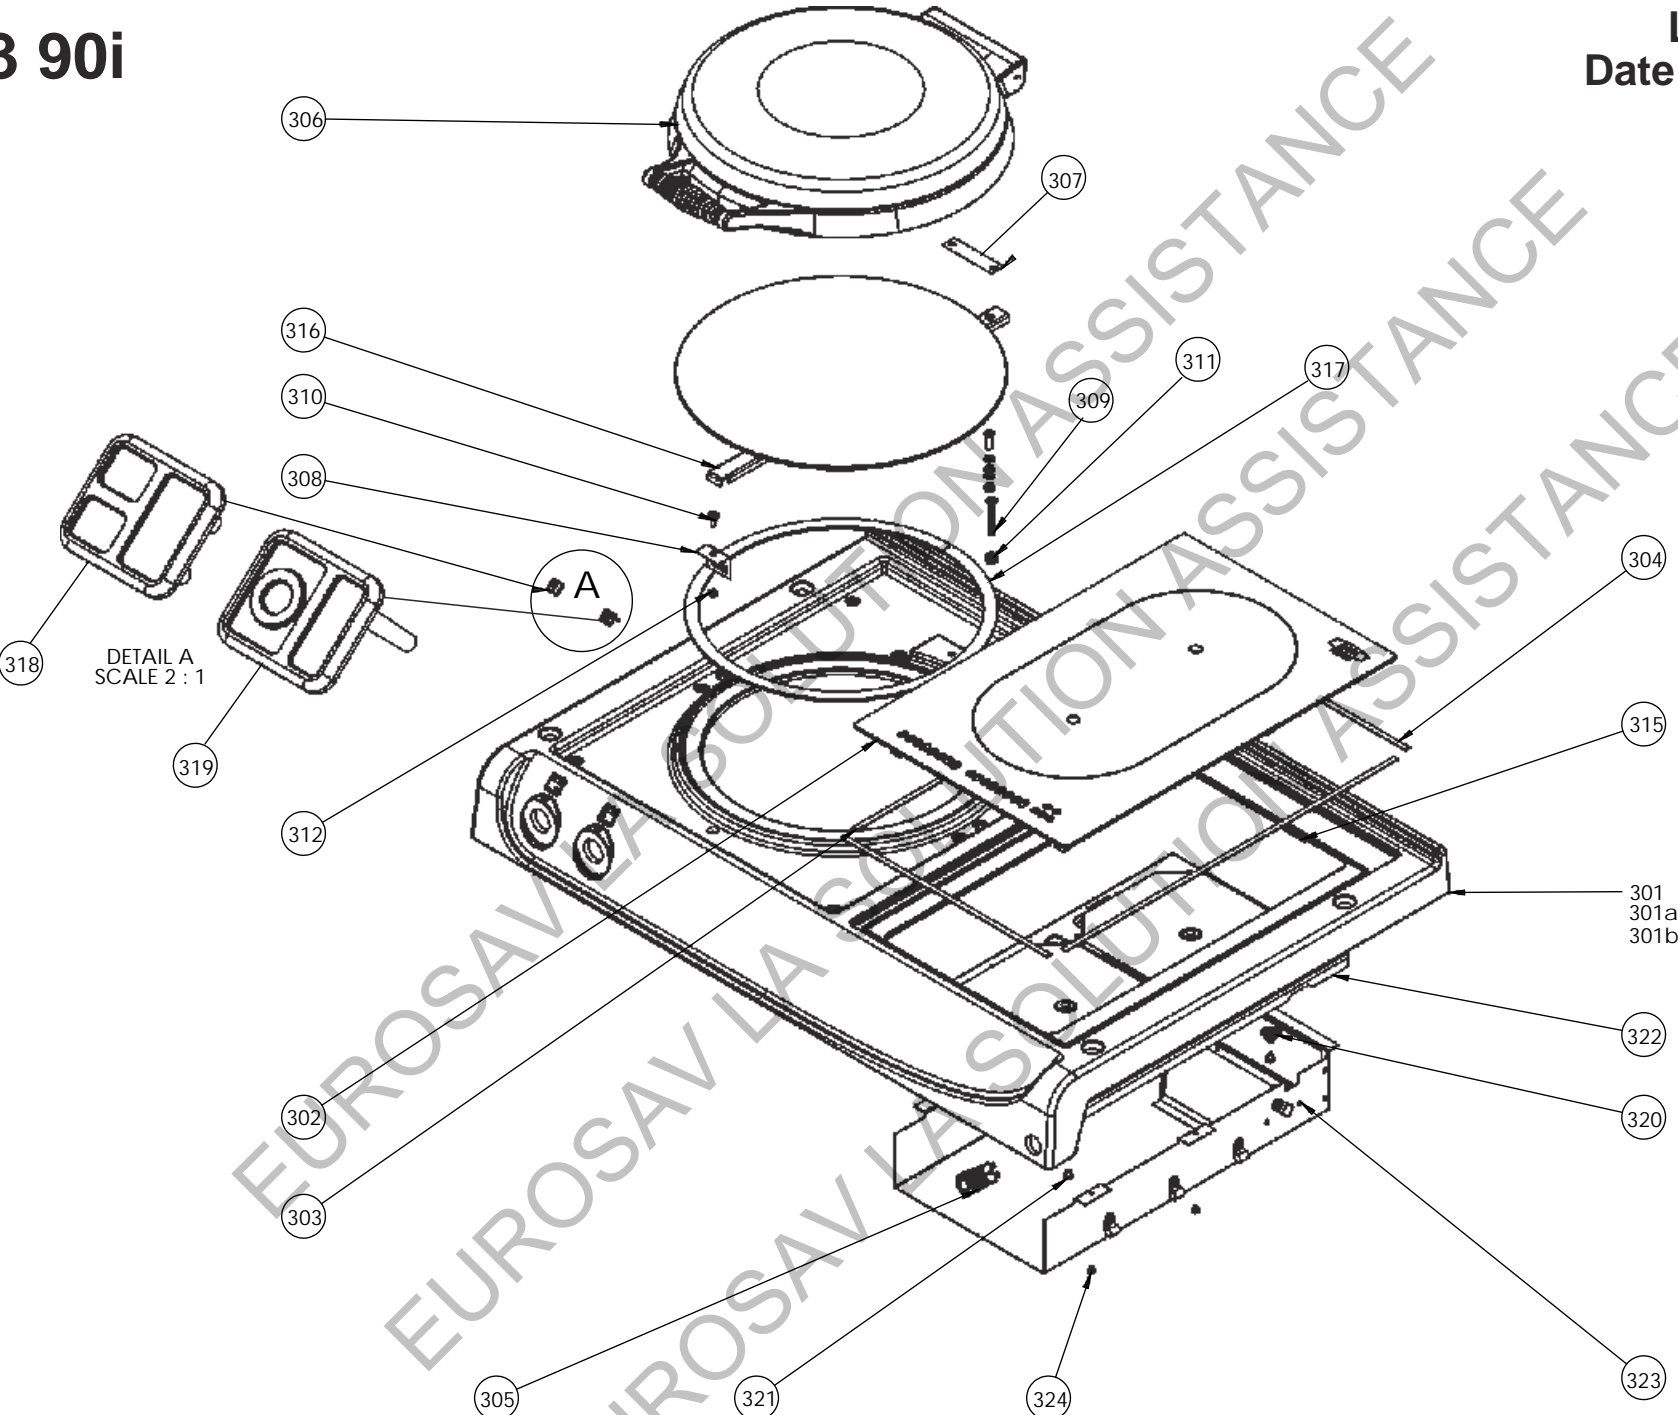

eR3 90i SPARE PARTS MANUAL

eR3 90i

LPRT 517862 P00
Date issue 16/03/2020

AE1M232370 eR3 90i ASSEMBLY

eR3 90i

LPRT 517862 P03
Date issue 16/03/2020

AE1M232372 eR3 90i TOP PLATE ASSEMBLY

**AE1M232582 eR3 90 TOP PLATE ASSEMBLY
(WARMING PLATE VARIATION)**

eR3 90i

LPRT 517862 P06
Date issue 16/03/2020

AE1M232414 eR3 90i
FRAME WORK ASSEMBLY

eR3 90 DIVIDER PLATE ASSEMBLY

**AE1M232107 ELECTRICAL CHASSIS
W. INDUCTION ASSEMBLY**

eR3 90i

LPRT 517862 P10
Date issue 16/03/2020

AE1M232413 eR3 90
BASE PLATE ASSEMBLY

eR3 90i

LPRT 517862 P11
Date issue 16/03/2020

AE4M232147 & AE4M232148
WHEEL ASSEMBLY, 60 (eR3)

AE1M232527 eR3 90 INSULATION ASSEMBLY (ALL KITS)

1301

AE4M232035
HOT PLATE CONTROL KNOB

1302

AE4M232492
OVENS CONTROL KNOB