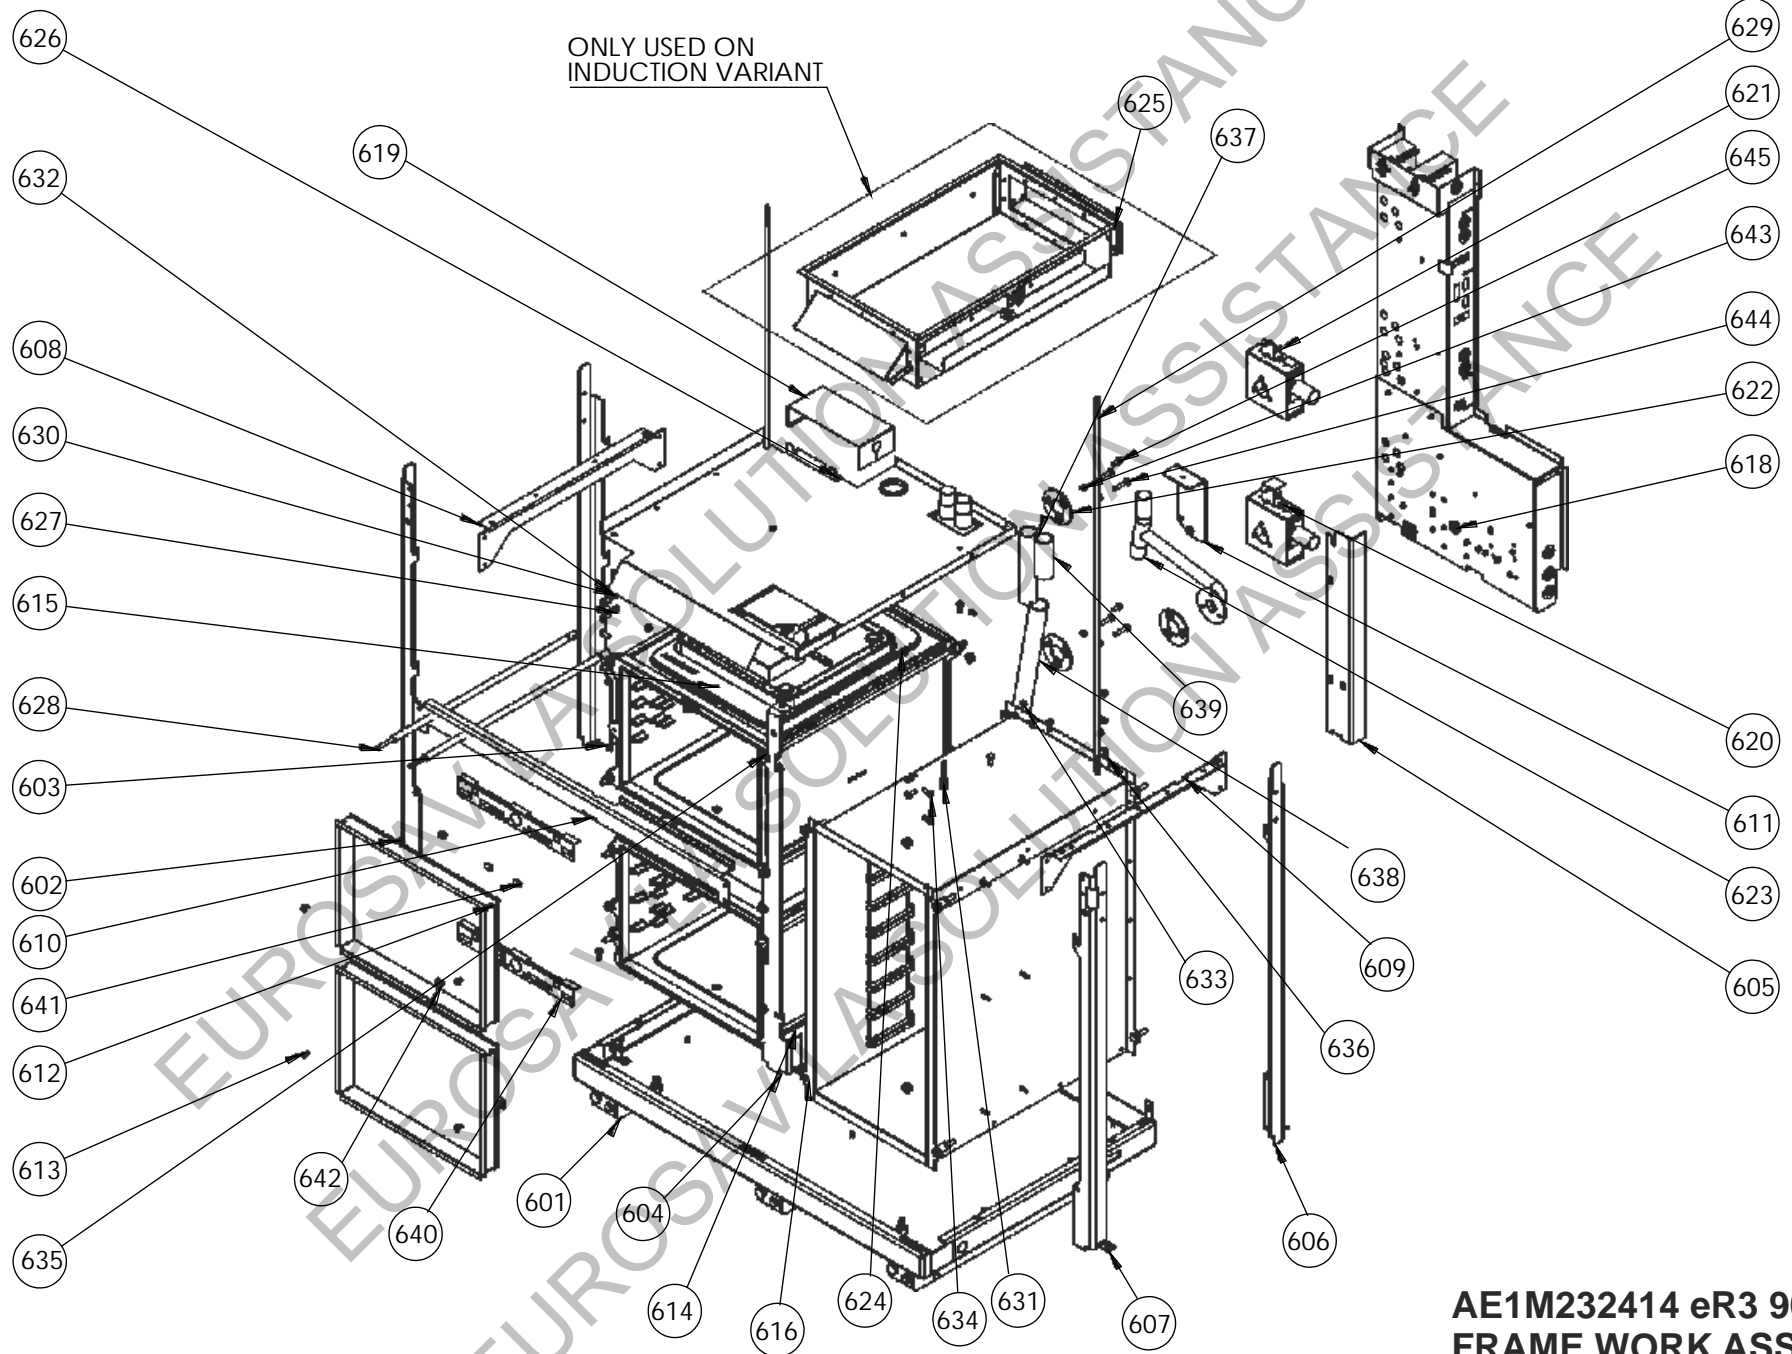

eR3 90i SPARE PARTS MANUAL

eR3 90i

LPRT 517862 P00
Date issue 16/03/2020

AE1M232370 eR3 90i ASSEMBLY

eR3 90i

LPRT 517862 P03
Date issue 16/03/2020

AE1M232372 eR3 90i TOP PLATE ASSEMBLY

**AE1M232582 eR3 90 TOP PLATE ASSEMBLY
(WARMING PLATE VARIATION)**

eR3 90i

LPRT 517862 P06
Date issue 16/03/2020

AE1M232414 eR3 90i
FRAME WORK ASSEMBLY

eR3 90 DIVIDER PLATE ASSEMBLY

**AE1M232107 ELECTRICAL CHASSIS
W. INDUCTION ASSEMBLY**

eR3 90i

LPRT 517862 P10
Date issue 16/03/2020

AE1M232413 eR3 90
BASE PLATE ASSEMBLY

eR3 90i

LPRT 517862 P11
Date issue 16/03/2020

AE4M232147 & AE4M232148
WHEEL ASSEMBLY, 60 (eR3)

AE1M232527 eR3 90 INSULATION ASSEMBLY (ALL KITS)

1301

AE4M232035
HOT PLATE CONTROL KNOB