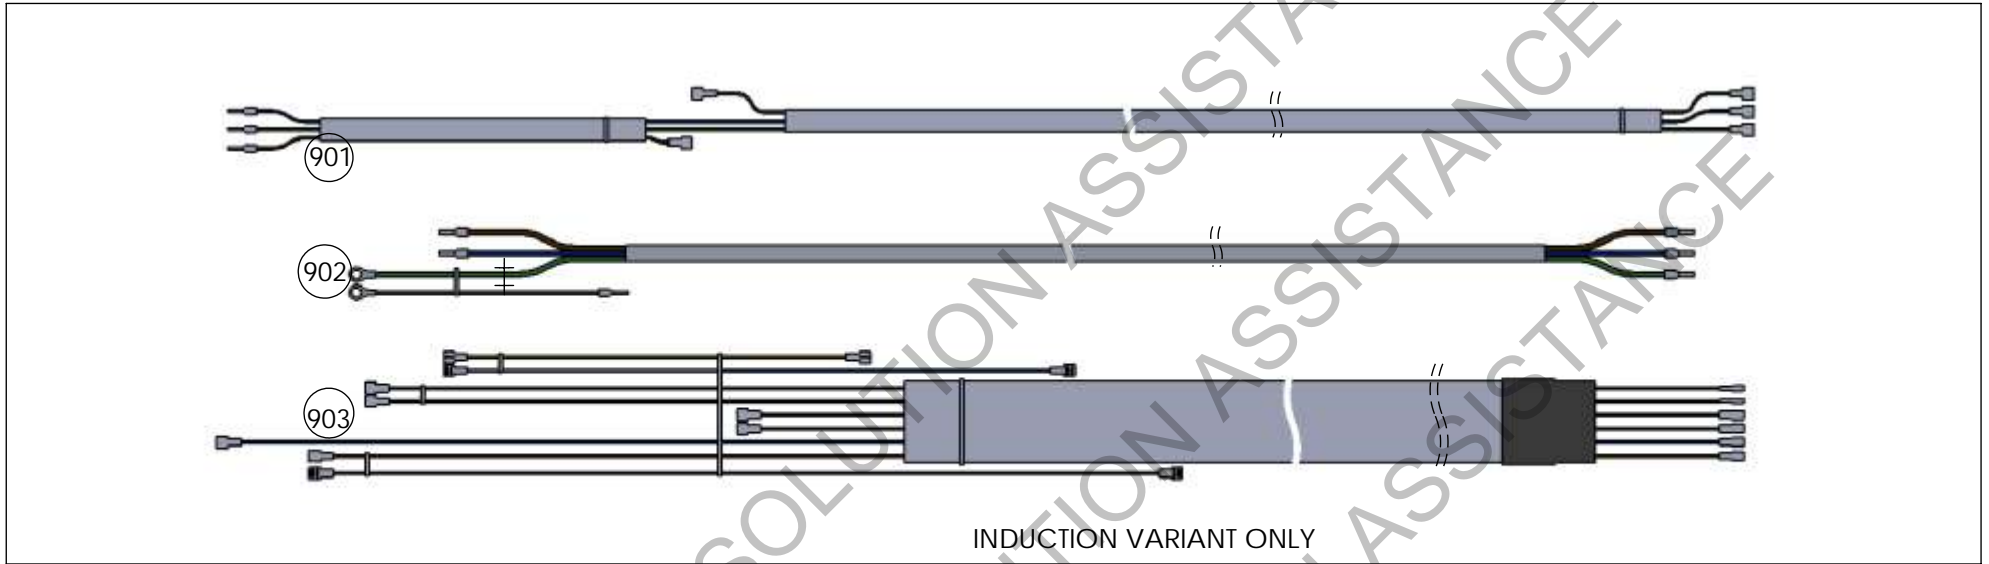

eR3 90i

LPRT 517862 P06
Date issue 16/03/2020

AE1M232414 eR3 90i
FRAME WORK ASSEMBLY

eR3 90 DIVIDER PLATE ASSEMBLY

**AE1M232107 ELECTRICAL CHASSIS
W. INDUCTION ASSEMBLY**

eR3 90i

LPRT 517862 P10
Date issue 16/03/2020

AE1M232413 eR3 90
BASE PLATE ASSEMBLY

eR3 90i

LPRT 517862 P11
Date issue 16/03/2020

AE4M232147 & AE4M232148
WHEEL ASSEMBLY, 60 (eR3)

AE1M232527 eR3 90 INSULATION ASSEMBLY (ALL KITS)

1301

AE4M232035
HOT PLATE CONTROL KNOB