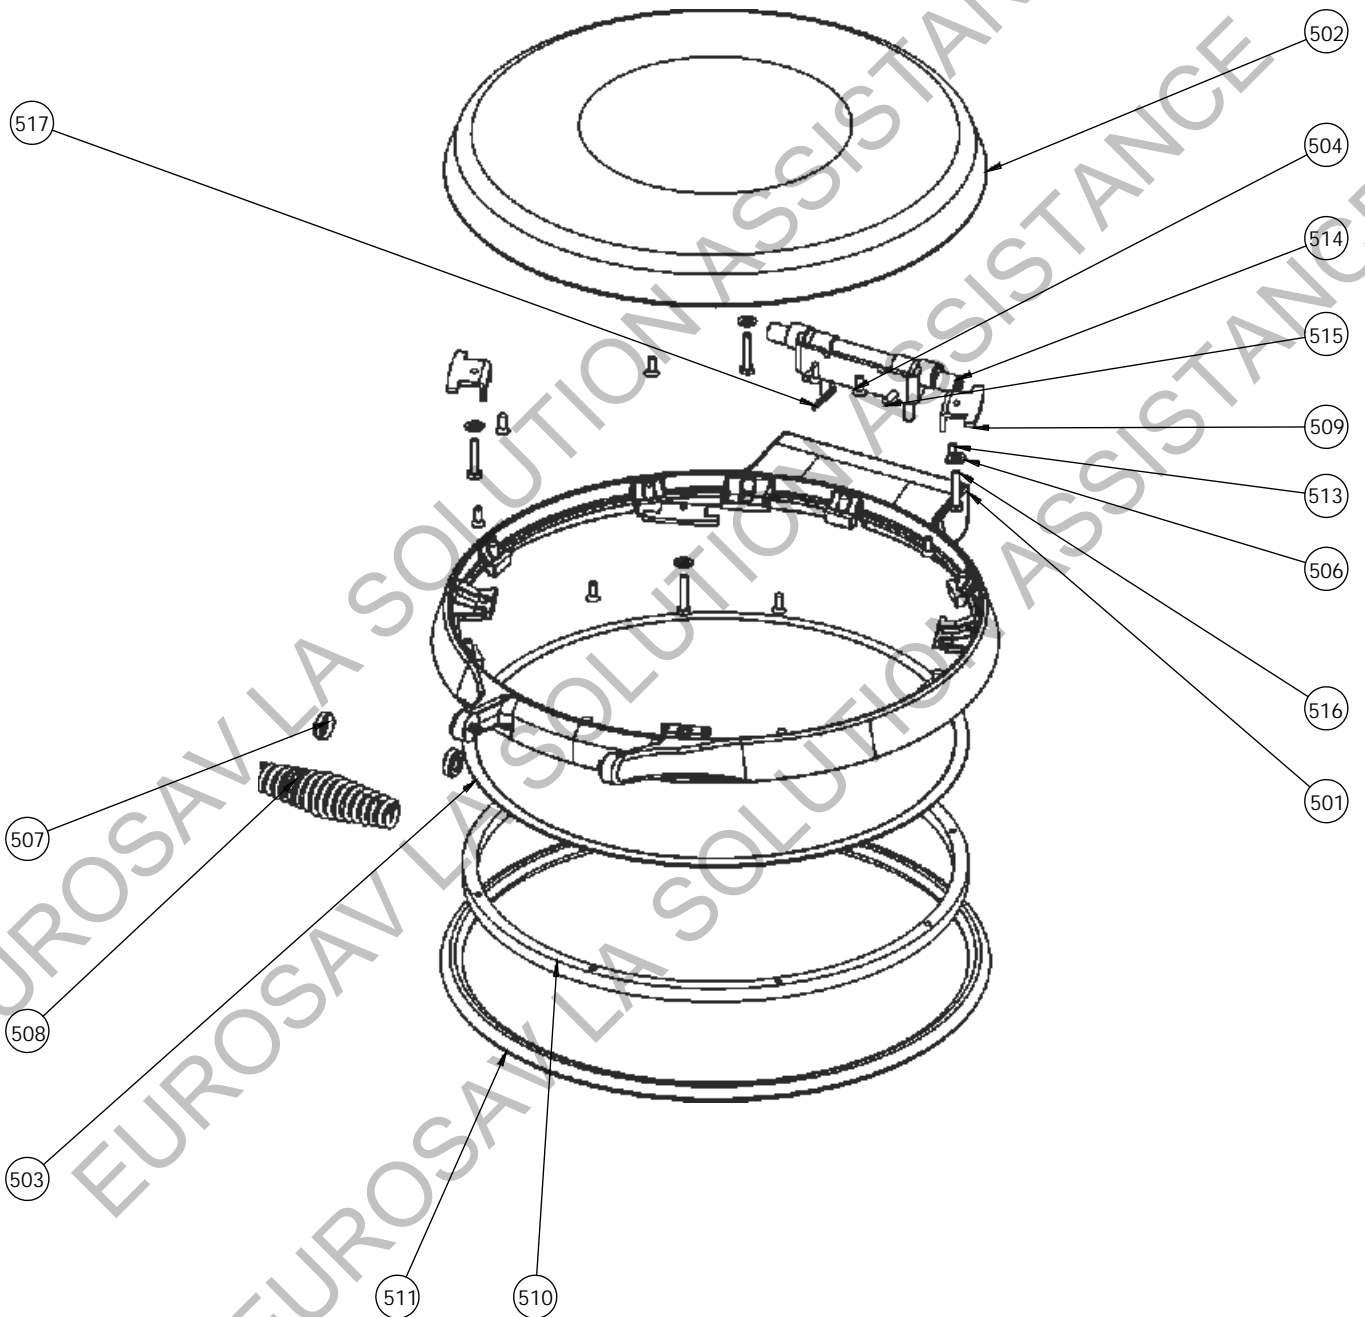

eR3 90i SPARE PARTS MANUAL

eR3 90i

LPRT 517862 P00
Date issue 16/03/2020

AE1M232370 eR3 90i ASSEMBLY

eR3 90i

LPRT 517862 P03
Date issue 16/03/2020

AE1M232372 eR3 90i TOP PLATE ASSEMBLY

**AE1M232582 eR3 90 TOP PLATE ASSEMBLY
(WARMING PLATE VARIATION)**

eR3 90i

LPRT 517862 P06
Date issue 16/03/2020

AE1M232414 eR3 90i
FRAME WORK ASSEMBLY

eR3 90 DIVIDER PLATE ASSEMBLY

**AE1M232107 ELECTRICAL CHASSIS
W. INDUCTION ASSEMBLY**

eR3 90i

LPRT 517862 P10
Date issue 16/03/2020

AE1M232413 eR3 90
BASE PLATE ASSEMBLY

eR3 90i

LPRT 517862 P11
Date issue 16/03/2020

AE4M232147 & AE4M232148
WHEEL ASSEMBLY, 60 (eR3)

AE1M232527 eR3 90 INSULATION ASSEMBLY (ALL KITS)

1301

AE4M232035
HOT PLATE CONTROL KNOB

1302

AE4M232492
OVENS CONTROL KNOB