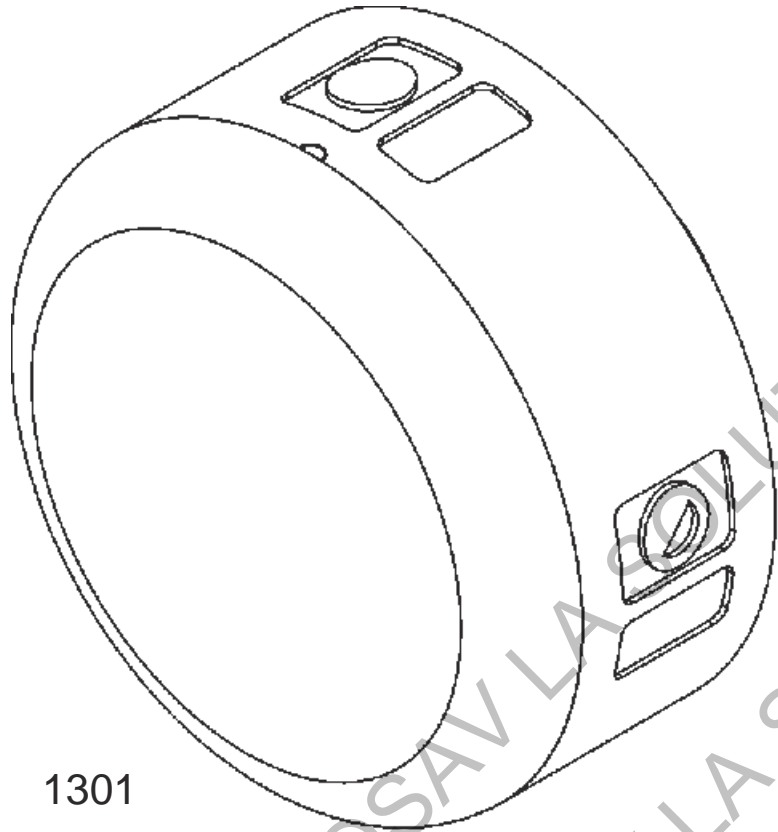

AE1M232413 eR3 90
BASE PLATE ASSEMBLY

eR3 90i

LPRT 517862 P11
Date issue 16/03/2020

AE4M232147 & AE4M232148
WHEEL ASSEMBLY, 60 (eR3)

AE1M232527 eR3 90 INSULATION ASSEMBLY (ALL KITS)

1301

AE4M232035
HOT PLATE CONTROL KNOB

1302

AE4M232492
OVENS CONTROL KNOB