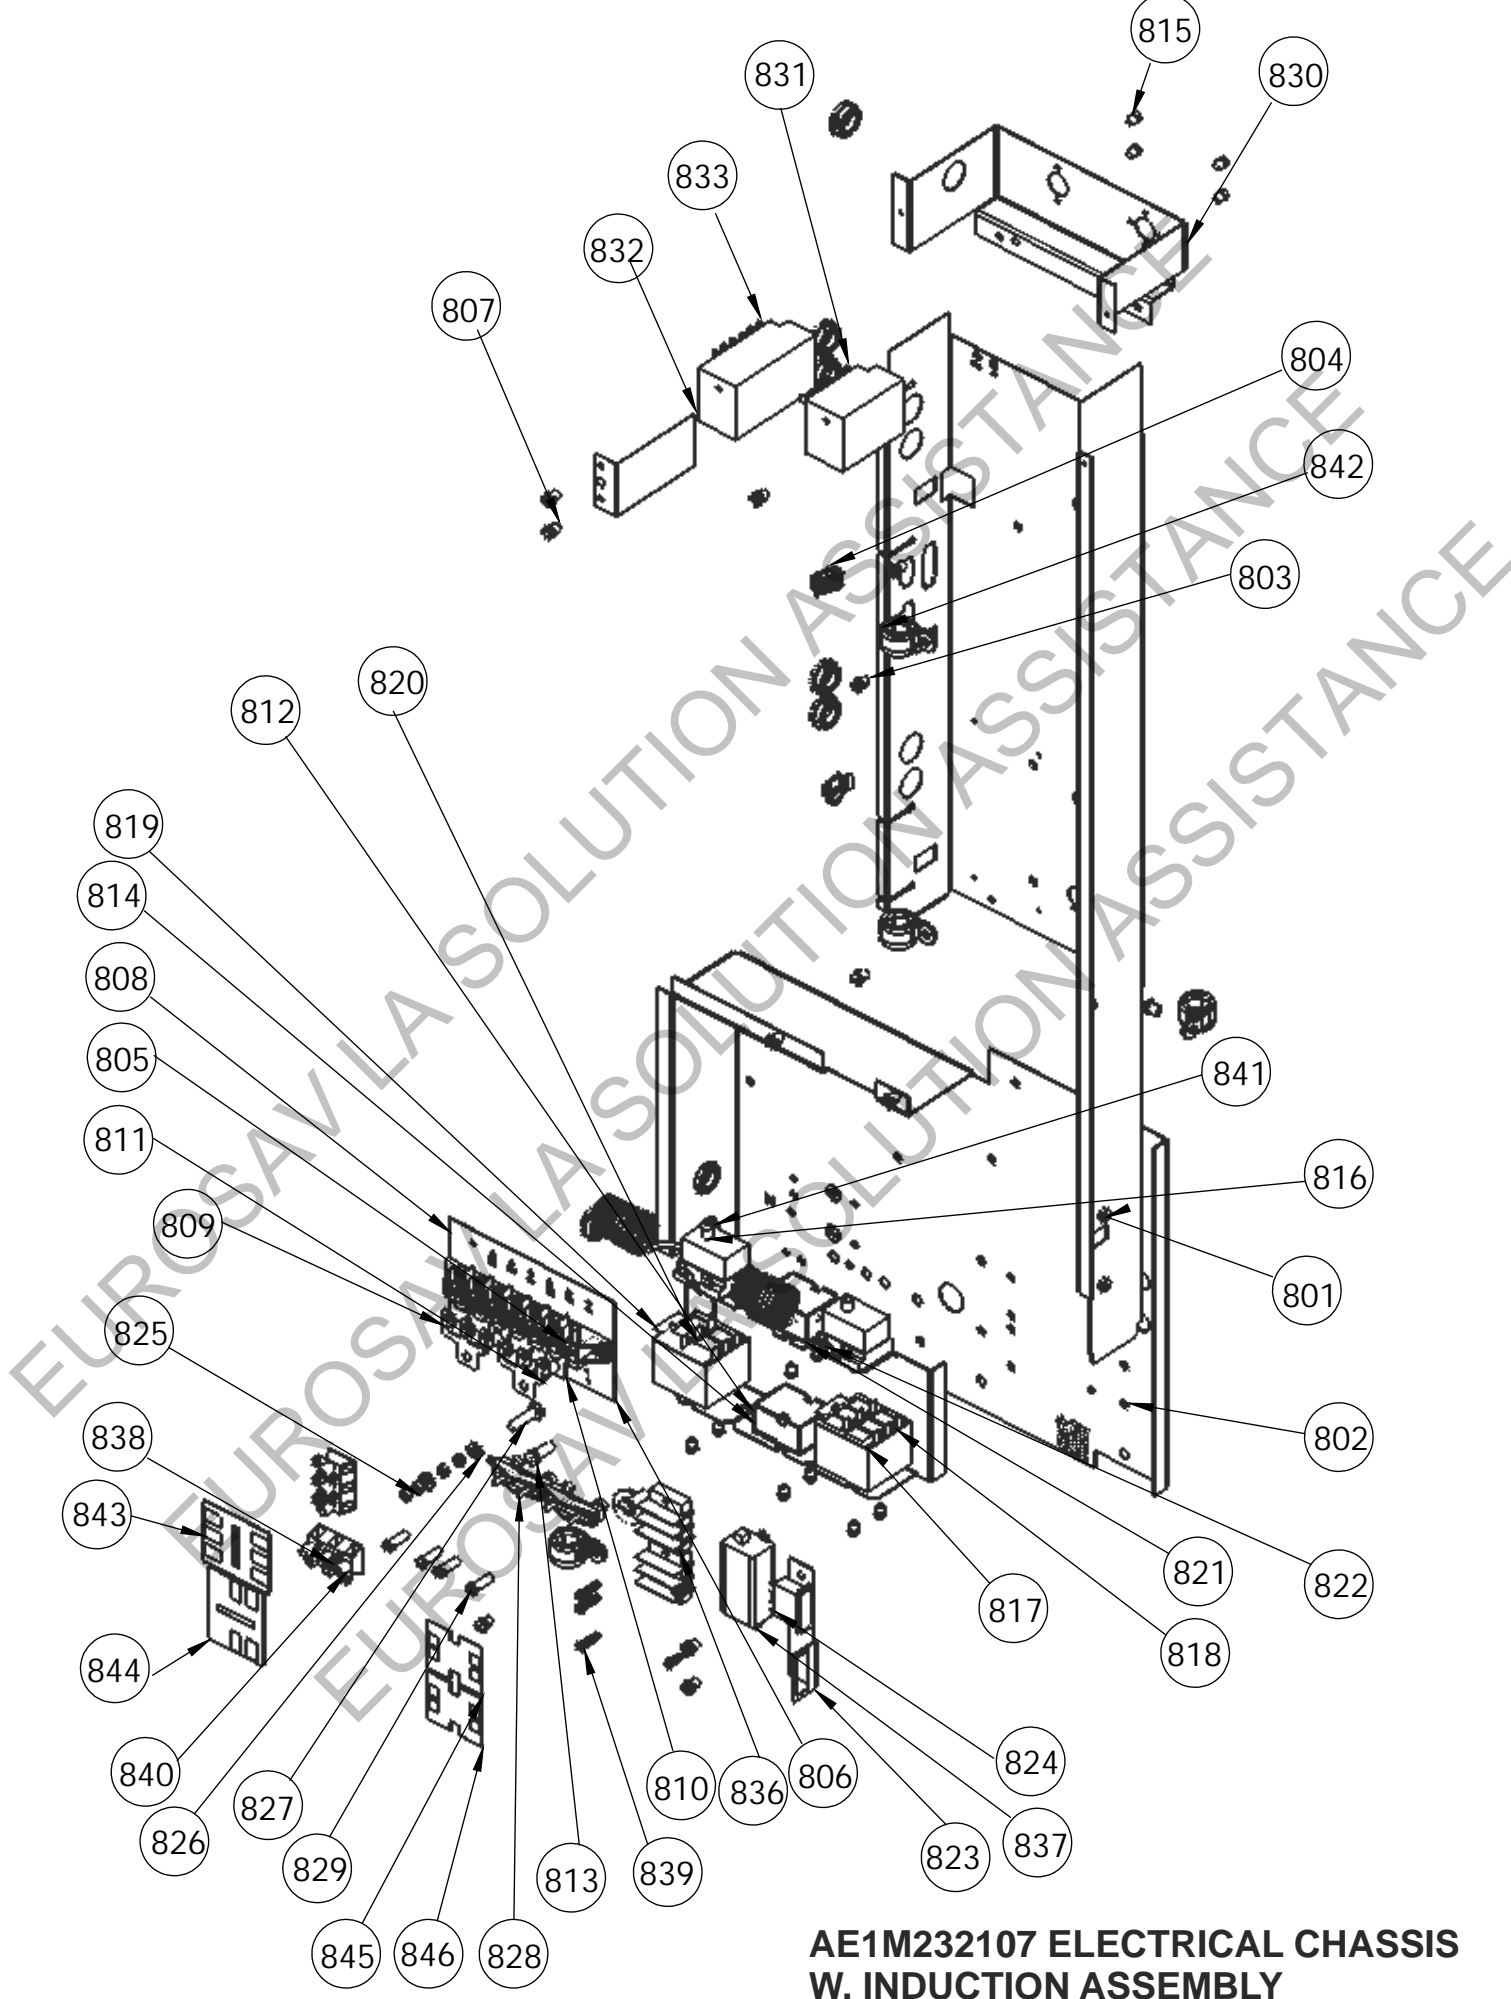

eR3 90i SPARE PARTS MANUAL

eR3 90i

LPRT 517862 P00
Date issue 16/03/2020

AE1M232370 eR3 90i ASSEMBLY

eR3 90i

LPRT 517862 P03
Date issue 16/03/2020

AE1M232372 eR3 90i TOP PLATE ASSEMBLY

**AE1M232582 eR3 90 TOP PLATE ASSEMBLY
(WARMING PLATE VARIATION)**

eR3 90i

LPRT 517862 P06
Date issue 16/03/2020

AE1M232414 eR3 90i
FRAME WORK ASSEMBLY

eR3 90 DIVIDER PLATE ASSEMBLY

**AE1M232107 ELECTRICAL CHASSIS
W. INDUCTION ASSEMBLY**

eR3 90i

LPRT 517862 P10
Date issue 16/03/2020

AE1M232413 eR3 90
BASE PLATE ASSEMBLY

eR3 90i

LPRT 517862 P11
Date issue 16/03/2020

AE4M232147 & AE4M232148
WHEEL ASSEMBLY, 60 (eR3)

AE1M232527 eR3 90 INSULATION ASSEMBLY (ALL KITS)

1301

AE4M232035
HOT PLATE CONTROL KNOB

1302

AE4M232492
OVENS CONTROL KNOB