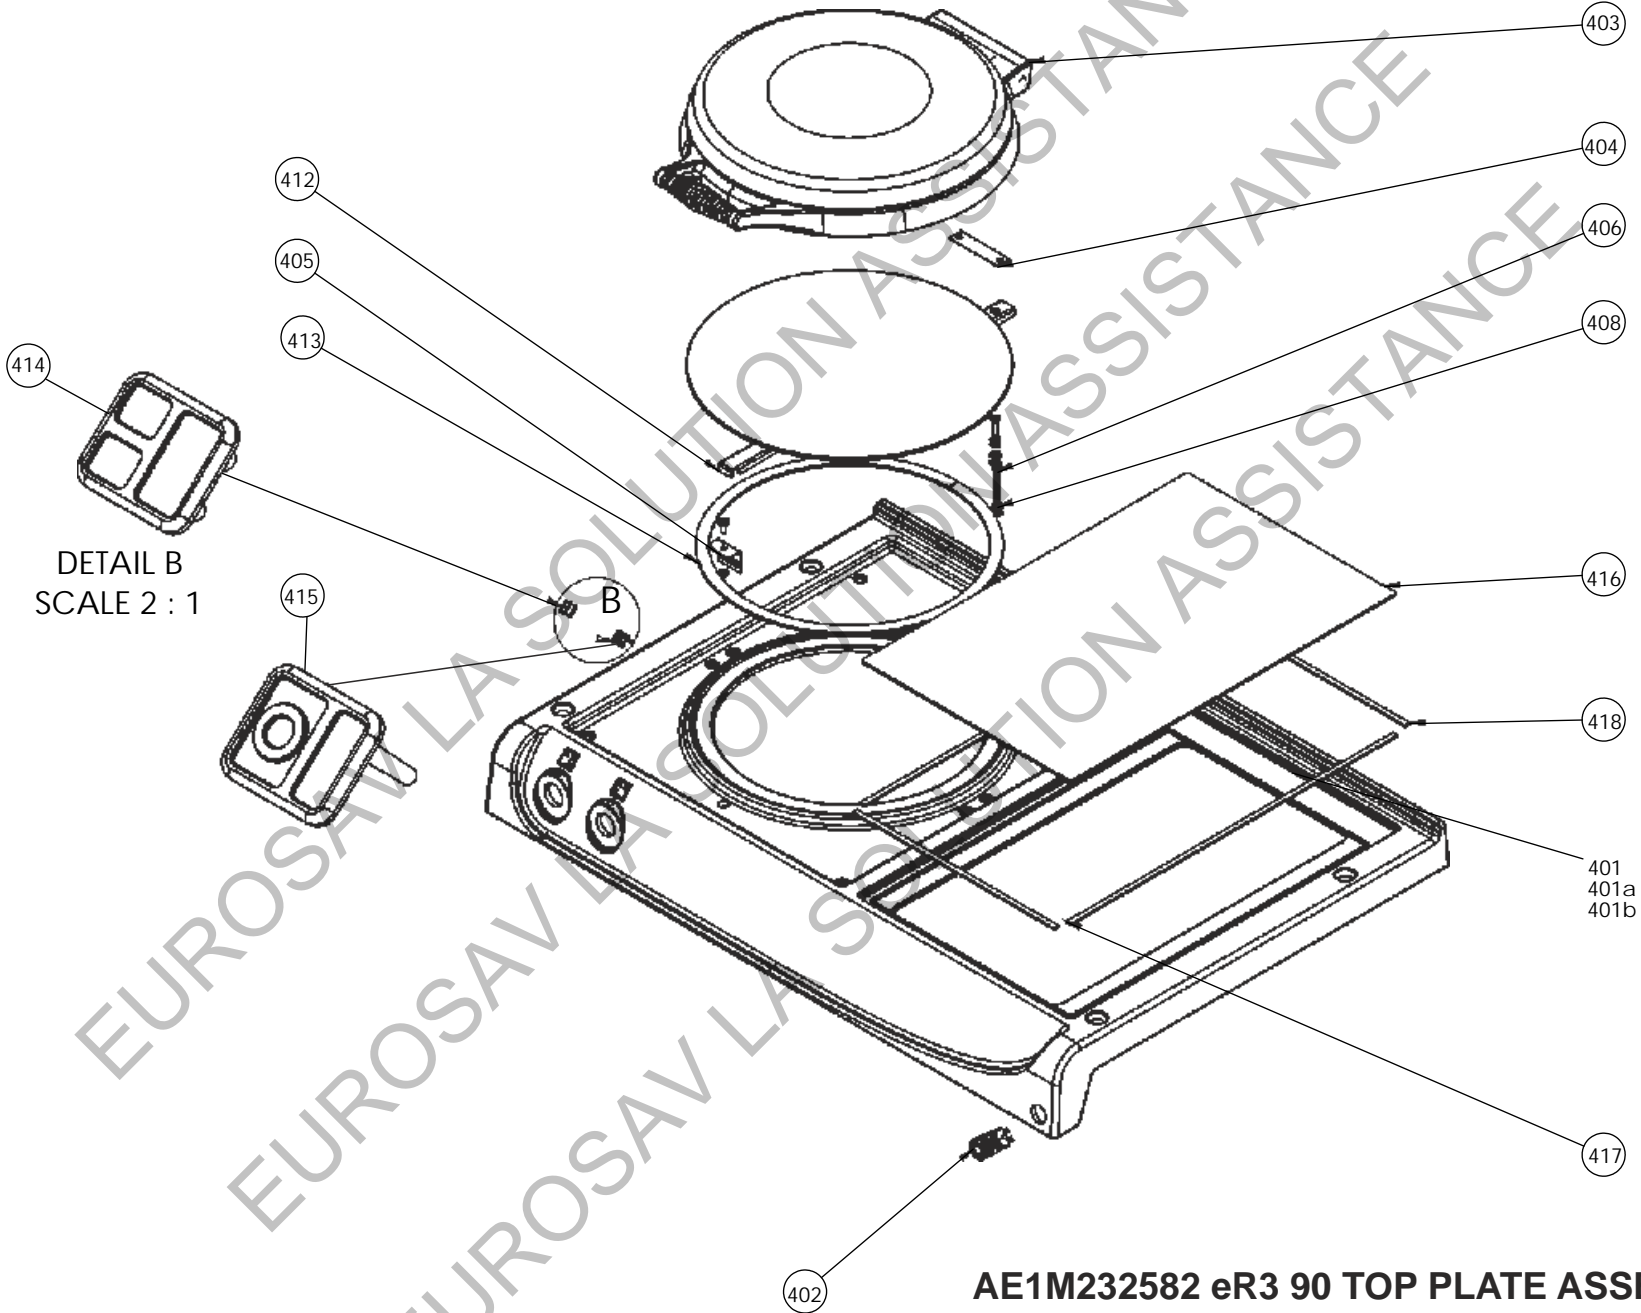

eR3 90i SPARE PARTS MANUAL

eR3 90i

LPRT 517862 P00
Date issue 16/03/2020

AE1M232370 eR3 90i ASSEMBLY

eR3 90i

LPRT 517862 P03
Date issue 16/03/2020

AE1M232372 eR3 90i TOP PLATE ASSEMBLY

**AE1M232582 eR3 90 TOP PLATE ASSEMBLY
(WARMING PLATE VARIATION)**

eR3 90i

LPRT 517862 P06
Date issue 16/03/2020

AE1M232414 eR3 90i
FRAME WORK ASSEMBLY

eR3 90 DIVIDER PLATE ASSEMBLY

**AE1M232107 ELECTRICAL CHASSIS
W. INDUCTION ASSEMBLY**

eR3 90i

LPRT 517862 P10
Date issue 16/03/2020

AE1M232413 eR3 90
BASE PLATE ASSEMBLY

eR3 90i

LPRT 517862 P11
Date issue 16/03/2020

AE4M232147 & AE4M232148
WHEEL ASSEMBLY, 60 (eR3)

AE1M232527 eR3 90 INSULATION ASSEMBLY (ALL KITS)

1301

AE4M232035
HOT PLATE CONTROL KNOB