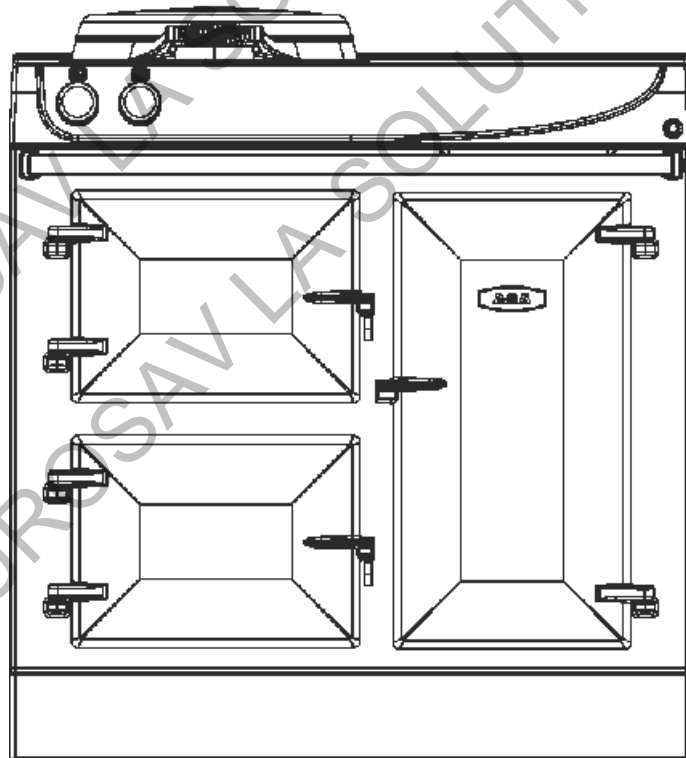

eR3 90i SPARE PARTS MANUAL

eR3 90i

LPRT 517862 P00
Date issue 16/03/2020

AE1M232370 eR3 90i ASSEMBLY

eR3 90i

LPRT 517862 P03
Date issue 16/03/2020

AE1M232372 eR3 90i TOP PLATE ASSEMBLY

**AE1M232582 eR3 90 TOP PLATE ASSEMBLY
(WARMING PLATE VARIATION)**

eR3 90i

LPRT 517862 P06
Date issue 16/03/2020

AE1M232414 eR3 90i
FRAME WORK ASSEMBLY

eR3 90 DIVIDER PLATE ASSEMBLY

**AE1M232107 ELECTRICAL CHASSIS
W. INDUCTION ASSEMBLY**

eR3 90i

LPRT 517862 P10
Date issue 16/03/2020