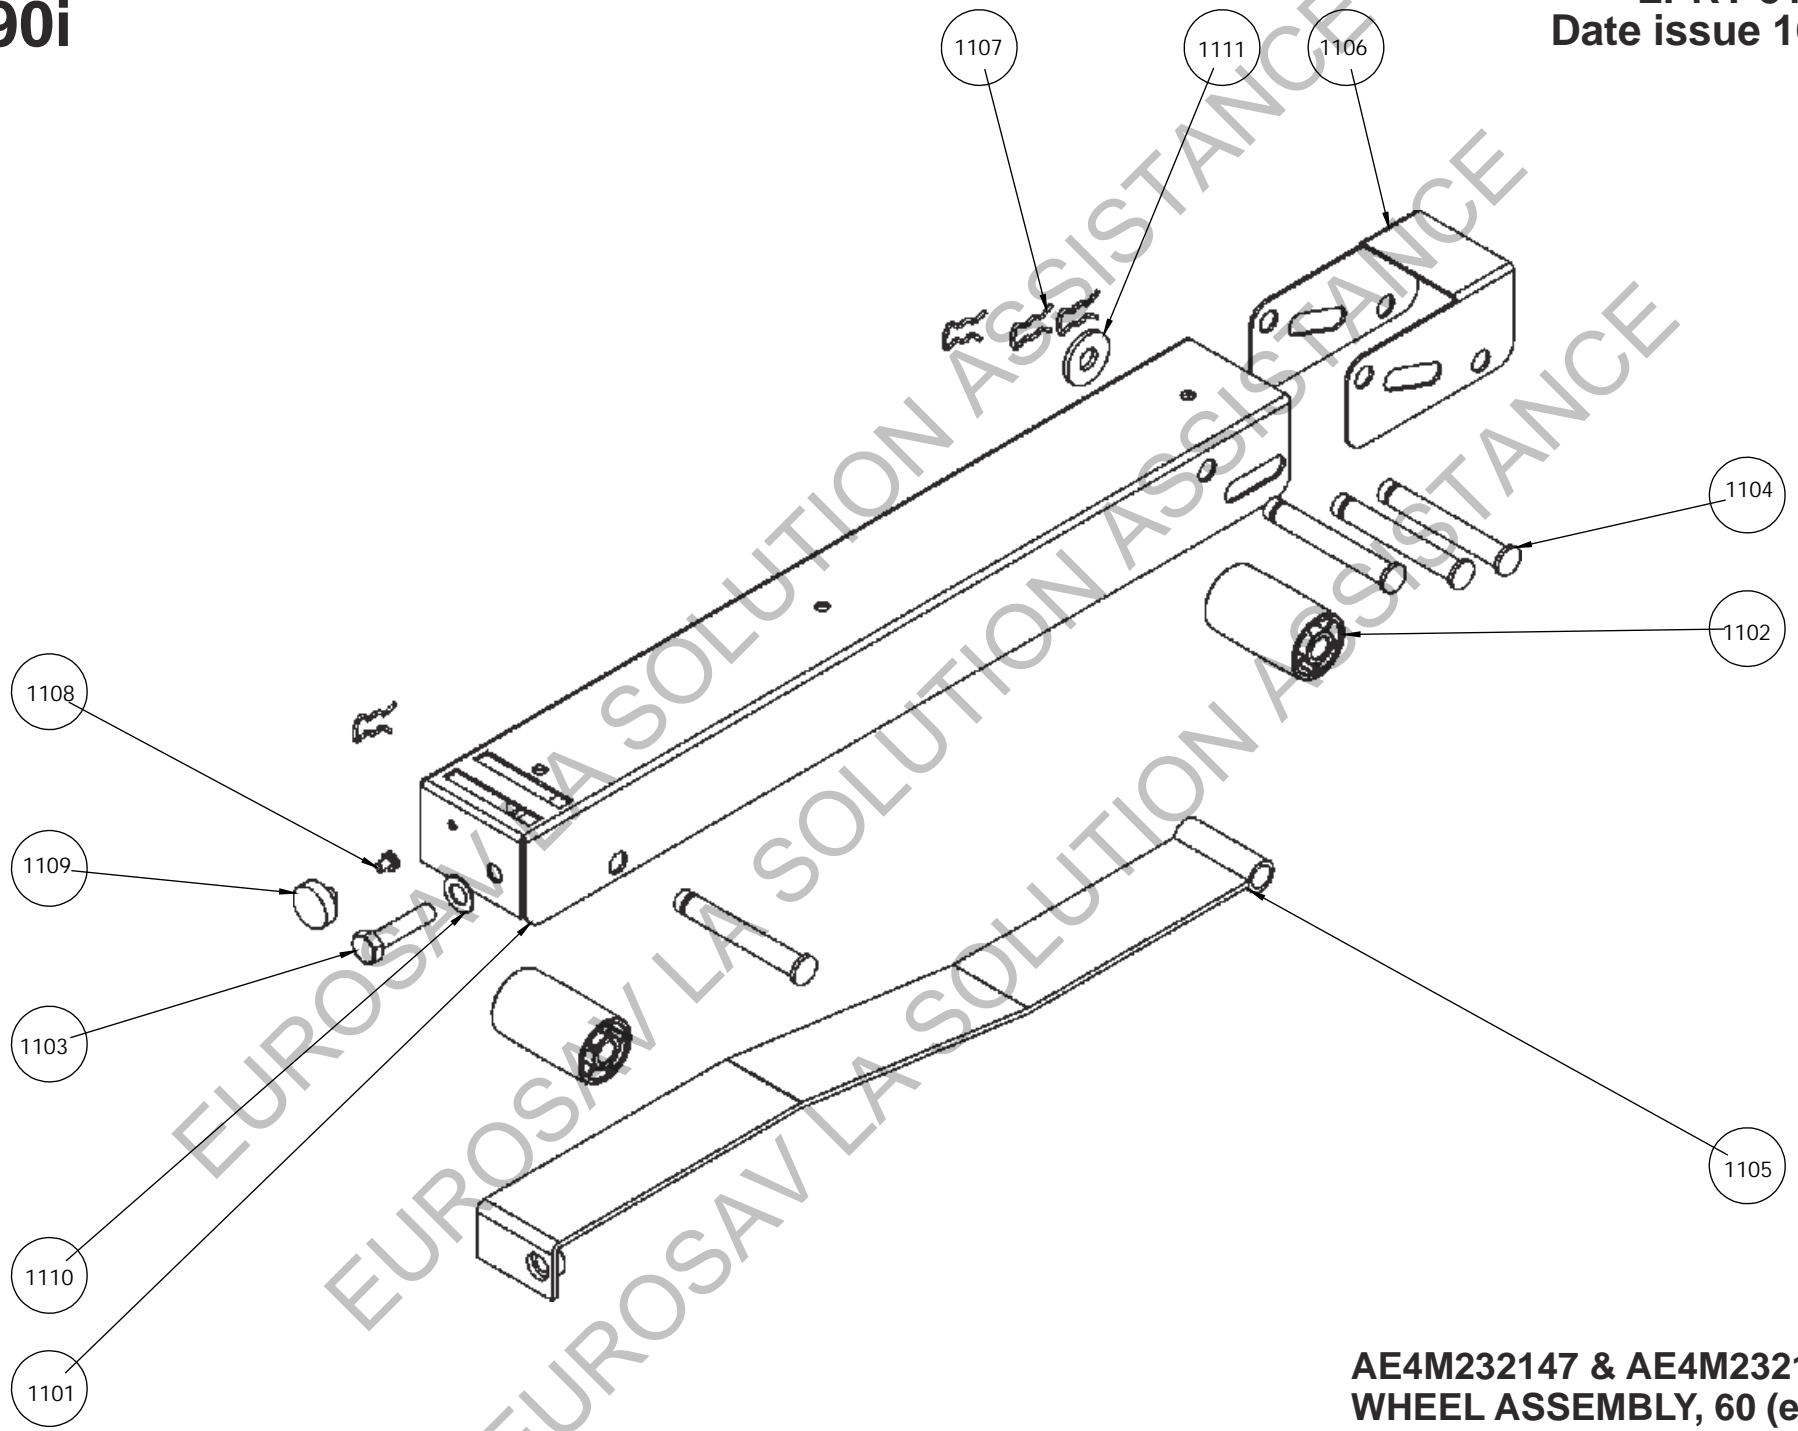

eR3 90i SPARE PARTS MANUAL

eR3 90i

LPRT 517862 P00
Date issue 16/03/2020

AE1M232370 eR3 90i ASSEMBLY

eR3 90i

LPRT 517862 P03
Date issue 16/03/2020

AE1M232372 eR3 90i TOP PLATE ASSEMBLY

**AE1M232582 eR3 90 TOP PLATE ASSEMBLY
(WARMING PLATE VARIATION)**

eR3 90i

LPRT 517862 P06
Date issue 16/03/2020

AE1M232414 eR3 90i
FRAME WORK ASSEMBLY

eR3 90 DIVIDER PLATE ASSEMBLY

**AE1M232107 ELECTRICAL CHASSIS
W. INDUCTION ASSEMBLY**

eR3 90i

LPRT 517862 P10
Date issue 16/03/2020

AE1M232413 eR3 90
BASE PLATE ASSEMBLY

eR3 90i

LPRT 517862 P11
Date issue 16/03/2020

AE4M232147 & AE4M232148
WHEEL ASSEMBLY, 60 (eR3)

AE1M232527 eR3 90 INSULATION ASSEMBLY (ALL KITS)

1301

AE4M232035
HOT PLATE CONTROL KNOB

1302

AE4M232492
OVENS CONTROL KNOB