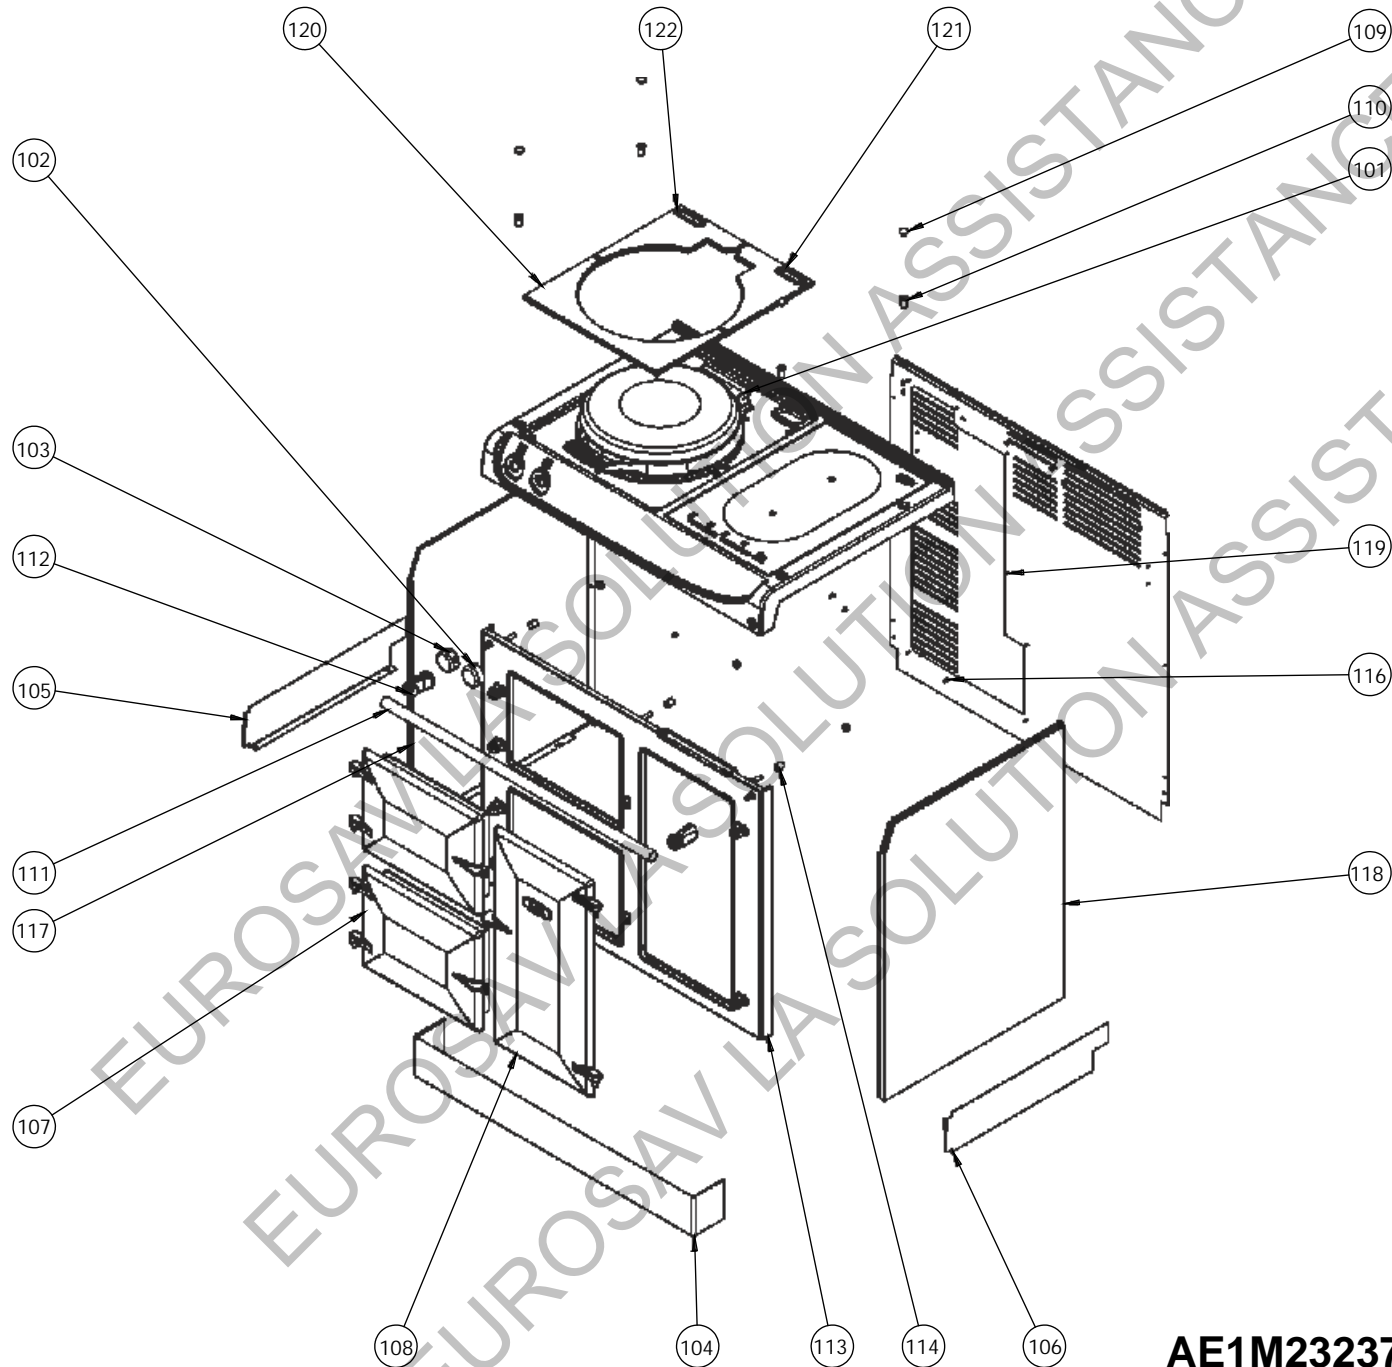

eR3 90i SPARE PARTS MANUAL

eR3 90i

LPRT 517862 P00
Date issue 16/03/2020

AE1M232370 eR3 90i ASSEMBLY

eR3 90i

LPRT 517862 P03
Date issue 16/03/2020

AE1M232372 eR3 90i TOP PLATE ASSEMBLY

**AE1M232582 eR3 90 TOP PLATE ASSEMBLY
(WARMING PLATE VARIATION)**

eR3 90i

LPRT 517862 P06
Date issue 16/03/2020

AE1M232414 eR3 90i
FRAME WORK ASSEMBLY

eR3 90 DIVIDER PLATE ASSEMBLY

**AE1M232107 ELECTRICAL CHASSIS
W. INDUCTION ASSEMBLY**

eR3 90i

LPRT 517862 P10
Date issue 16/03/2020

AE1M232413 eR3 90
BASE PLATE ASSEMBLY

eR3 90i

LPRT 517862 P11
Date issue 16/03/2020

AE4M232147 & AE4M232148
WHEEL ASSEMBLY, 60 (eR3)

AE1M232527 eR3 90 INSULATION ASSEMBLY (ALL KITS)

1301

AE4M232035
HOT PLATE CONTROL KNOB

1302

AE4M232492
OVENS CONTROL KNOB