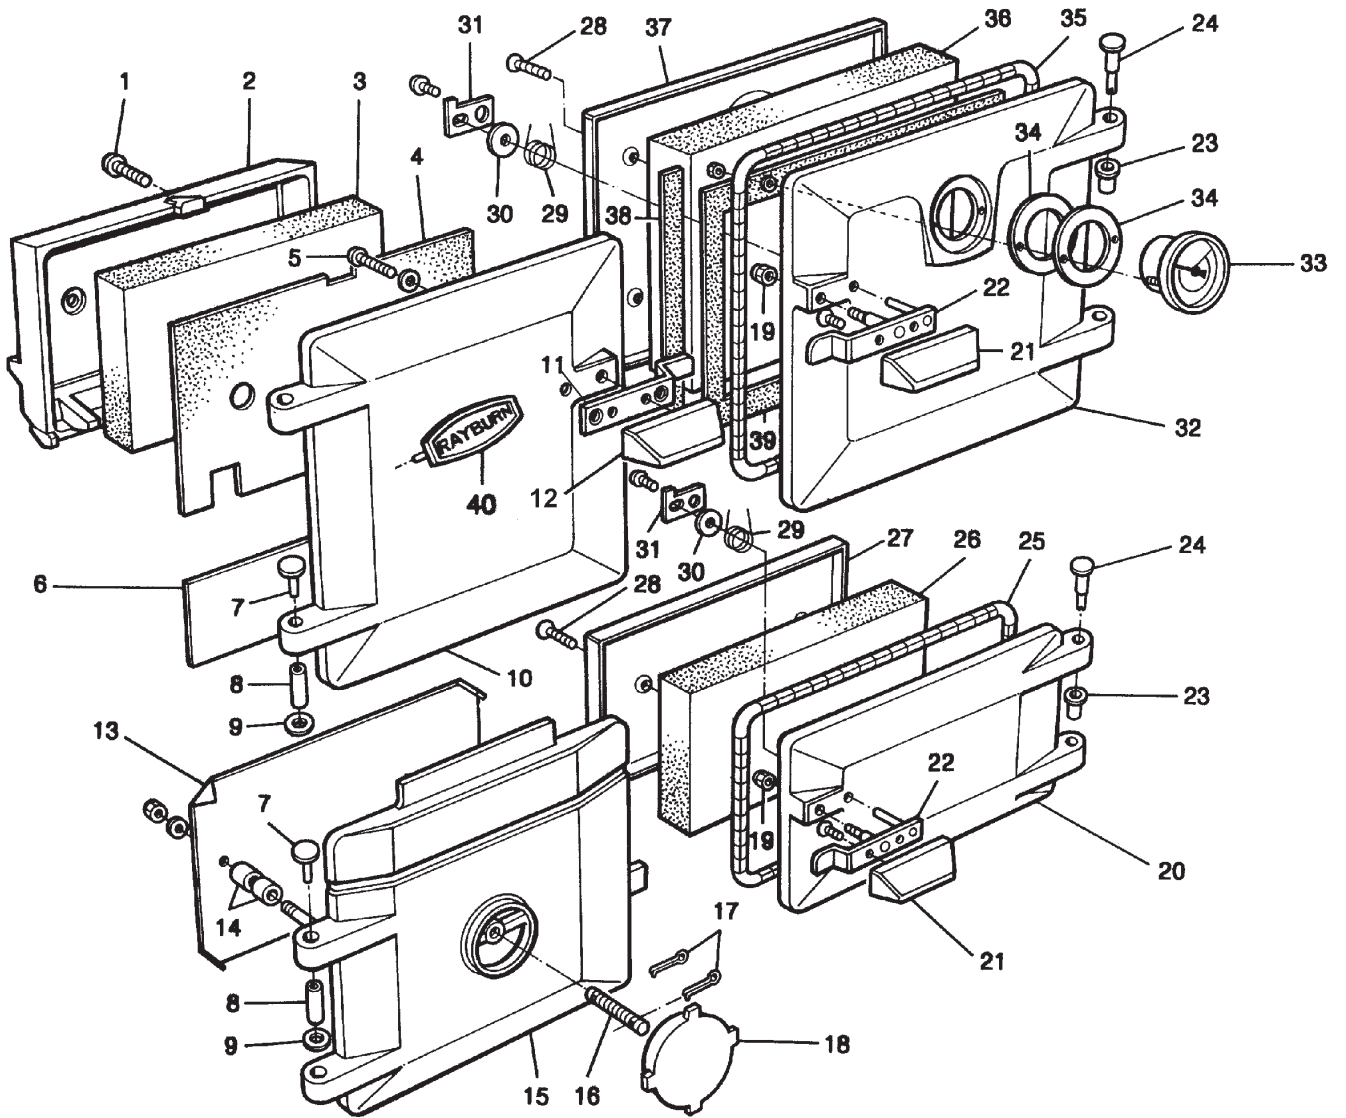

**RAYBURN
355SFW/345W
COOKER**

***SPARE PARTS
MANUAL***

RAYBURN 355SF/345W
FRONT PLATE, SIDE PLATES, BACK PLATE, BASE PLATE

**RAYBURN 355SF/345W - TOP/BOTTOM OVEN DOORS,
FIREDOR & ASHPIT DOOR ASSYS**

RAYBURN 355SF/345W - BOILER, DAMPERS, THERMOSTATS, GRATE & RIDDLING ASSEMBLY

**RAYBURN 355SFW/345W - HOB PLATE, INSULATING COVERS
& FLUE CHAMBER - UP TO M04-042**

**RAYBURN 355SFW/345W - HOB PLATE, INSULATING COVERS
& FLUE CHAMBER - FROM M04-042**

**RAYBURN 355SF/345W - HOB PROTECTOR PLATE,
TOP OVEN & WARMING OVEN**