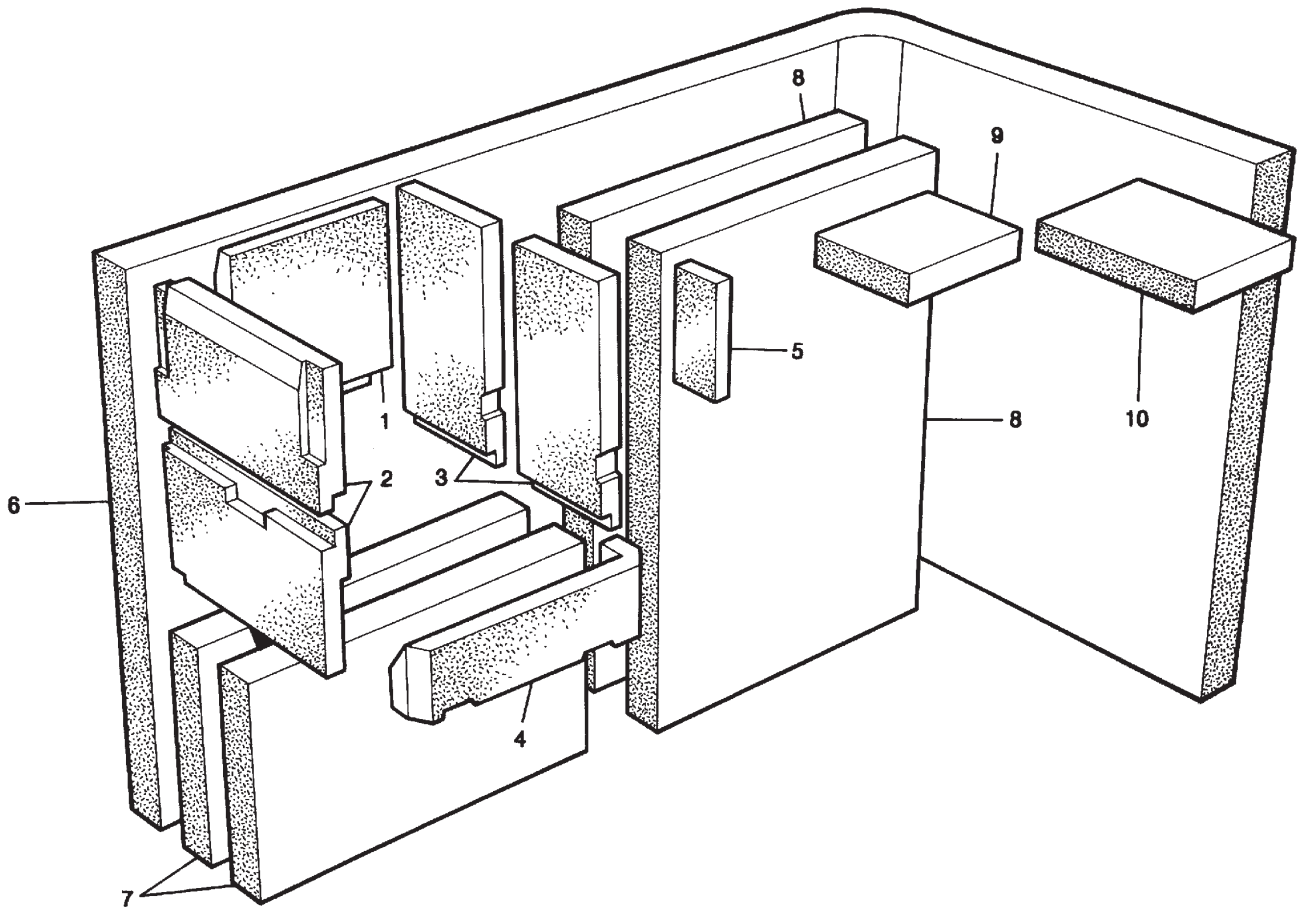

**RAYBURN
355SFW/345W
COOKER**

***SPARE PARTS
MANUAL***

RAYBURN 355SF/345W
FRONT PLATE, SIDE PLATES, BACK PLATE, BASE PLATE

**RAYBURN 355SF/345W - TOP/BOTTOM OVEN DOORS,
FIREDOR & ASHPIT DOOR ASSYS**

RAYBURN 355SF/345W - BOILER, DAMPERS, THERMOSTATS, GRATE & RIDDLING ASSEMBLY

**RAYBURN 355SFW/345W - HOB PLATE, INSULATING COVERS
& FLUE CHAMBER - UP TO M04-042**

**RAYBURN 355SFW/345W - HOB PLATE, INSULATING COVERS
& FLUE CHAMBER - FROM M04-042**

**RAYBURN 355SF/345W - HOB PROTECTOR PLATE,
TOP OVEN & WARMING OVEN**