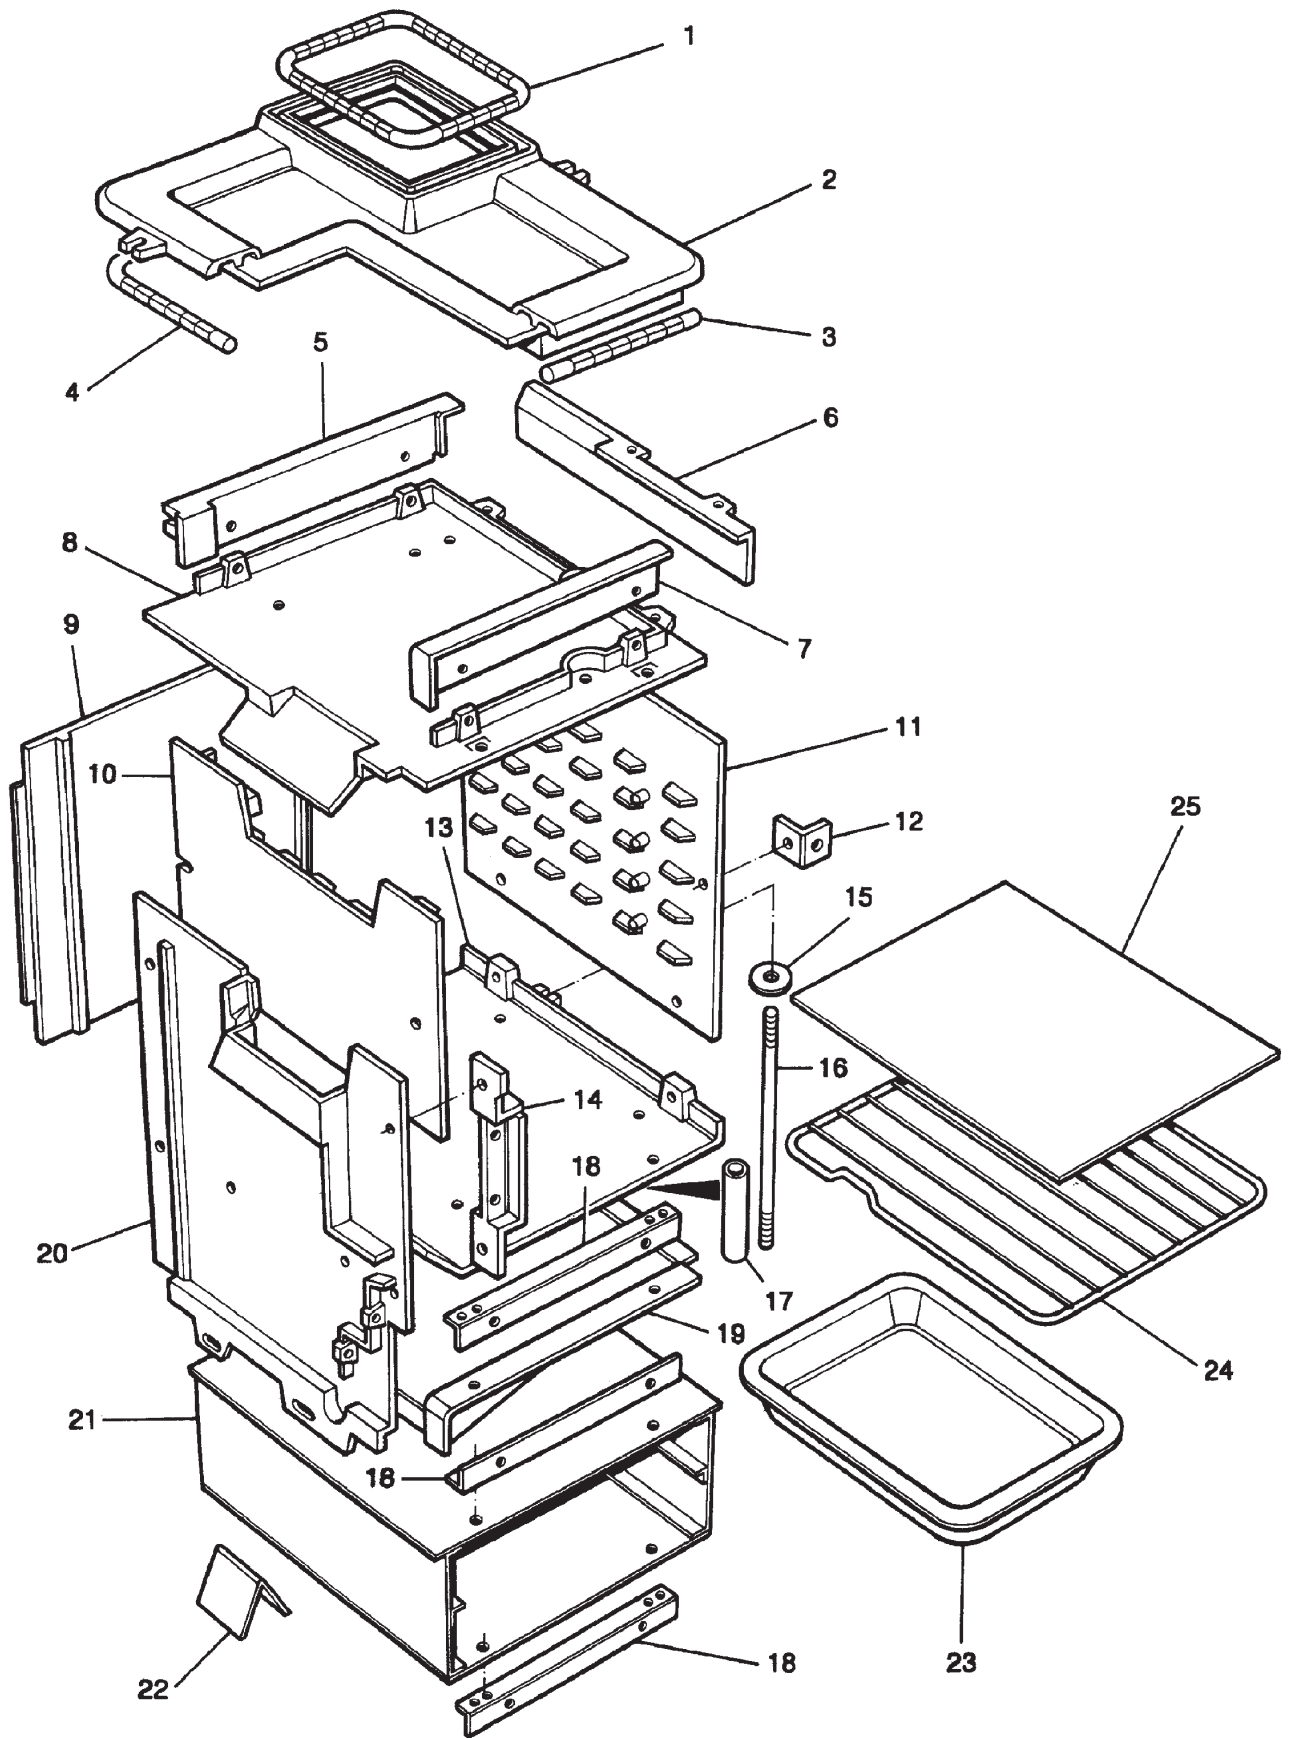

**RAYBURN
355SFW/345W
COOKER**

***SPARE PARTS
MANUAL***

RAYBURN 355SF/345W
FRONT PLATE, SIDE PLATES, BACK PLATE, BASE PLATE

**RAYBURN 355SF/345W - TOP/BOTTOM OVEN DOORS,
FIREDOR & ASHPIT DOOR ASSYS**

RAYBURN 355SF/345W - BOILER, DAMPERS, THERMOSTATS, GRATE & RIDDLING ASSEMBLY

**RAYBURN 355SFW/345W - HOB PLATE, INSULATING COVERS
& FLUE CHAMBER - UP TO M04-042**

**RAYBURN 355SFW/345W - HOB PLATE, INSULATING COVERS
& FLUE CHAMBER - FROM M04-042**

**RAYBURN 355SF/345W - HOB PROTECTOR PLATE,
TOP OVEN & WARMING OVEN**