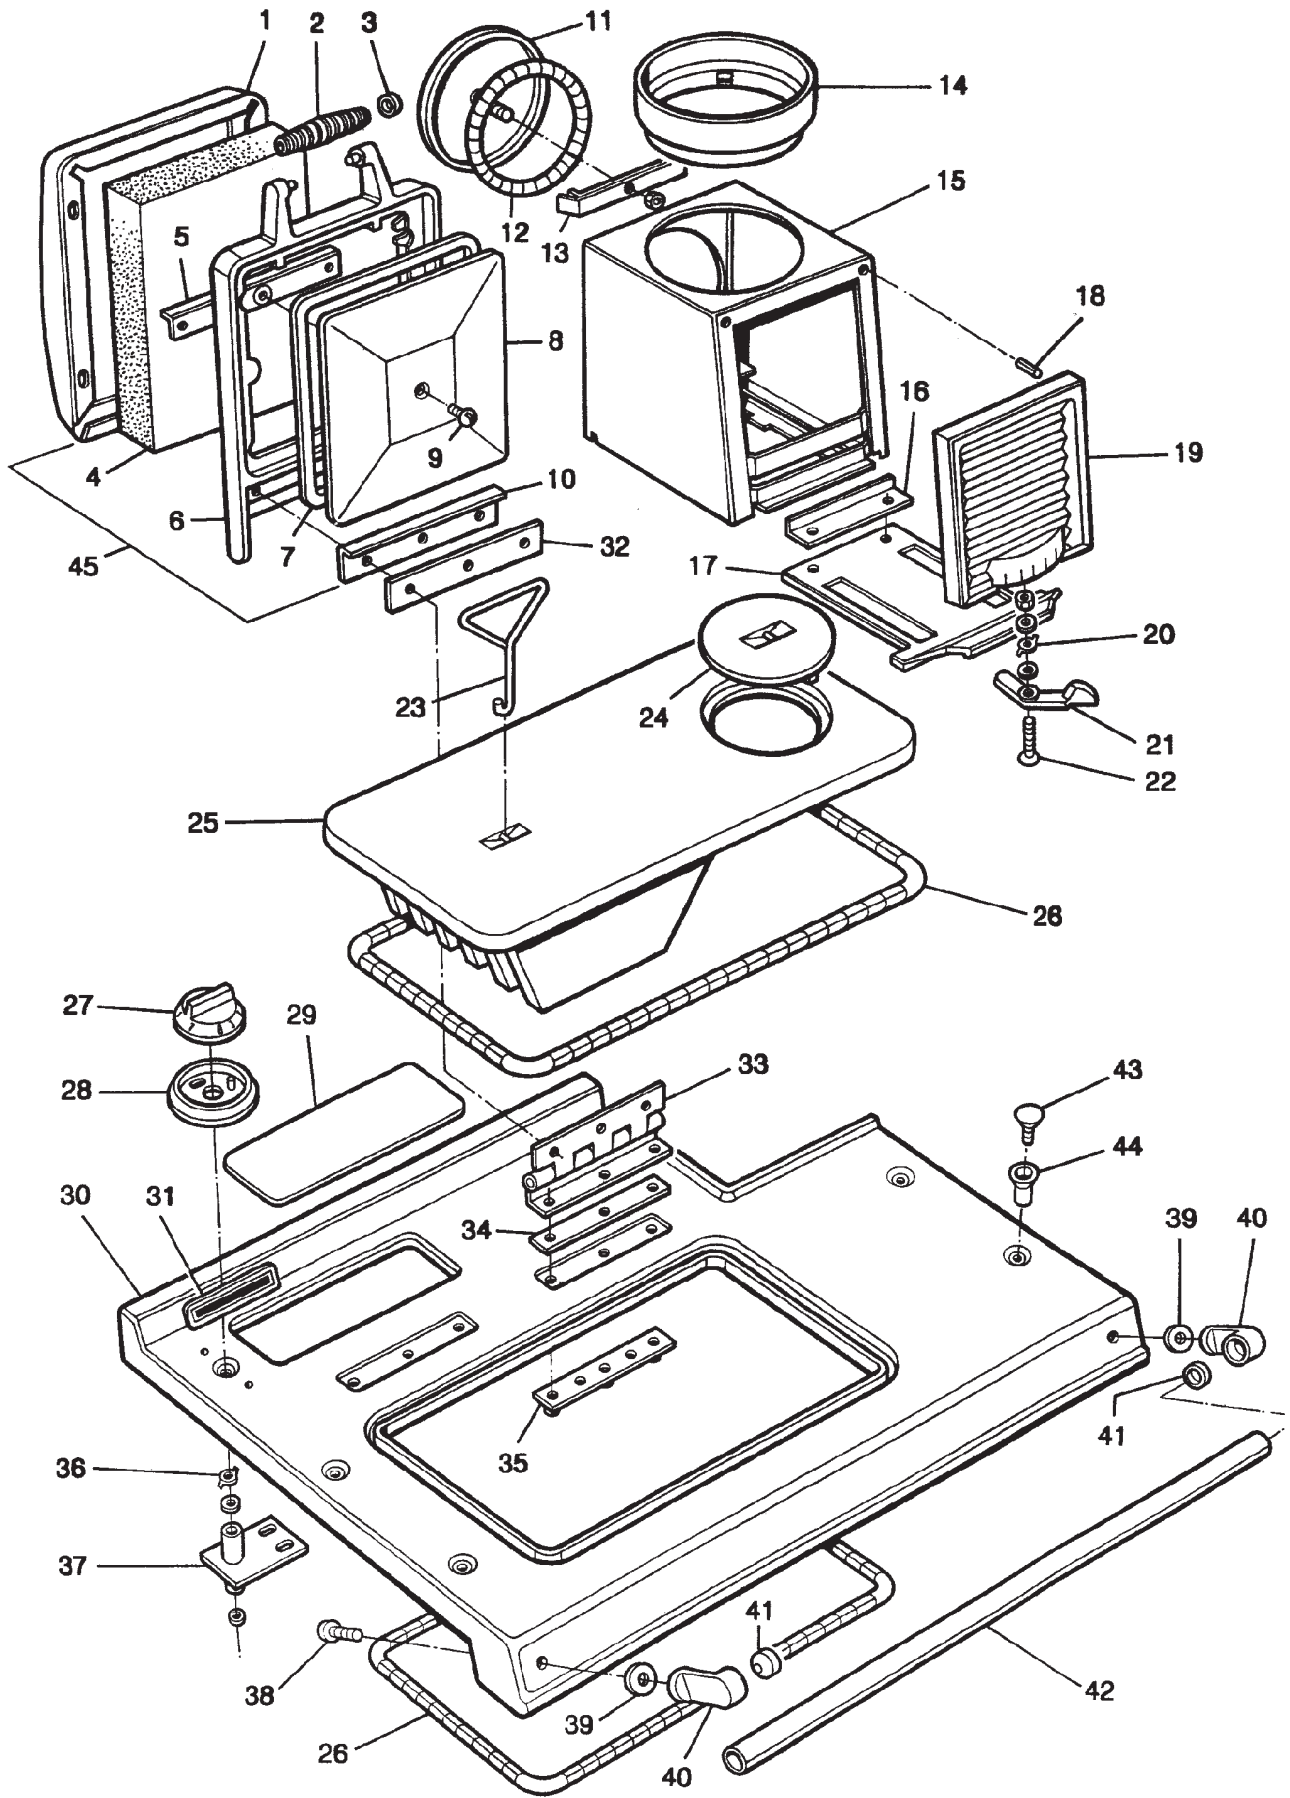

**RAYBURN
355SFW/345W
COOKER**

***SPARE PARTS
MANUAL***

RAYBURN 355SF/345W
FRONT PLATE, SIDE PLATES, BACK PLATE, BASE PLATE

**RAYBURN 355SF/345W - TOP/BOTTOM OVEN DOORS,
FIREDOR & ASHPIT DOOR ASSYS**

RAYBURN 355SF/345W - BOILER, DAMPERS, THERMOSTATS, GRATE & RIDDLING ASSEMBLY

**RAYBURN 355SFW/345W - HOB PLATE, INSULATING COVERS
& FLUE CHAMBER - UP TO M04-042**

**RAYBURN 355SFW/345W - HOB PLATE, INSULATING COVERS
& FLUE CHAMBER - FROM M04-042**

**RAYBURN 355SF/345W - HOB PROTECTOR PLATE,
TOP OVEN & WARMING OVEN**