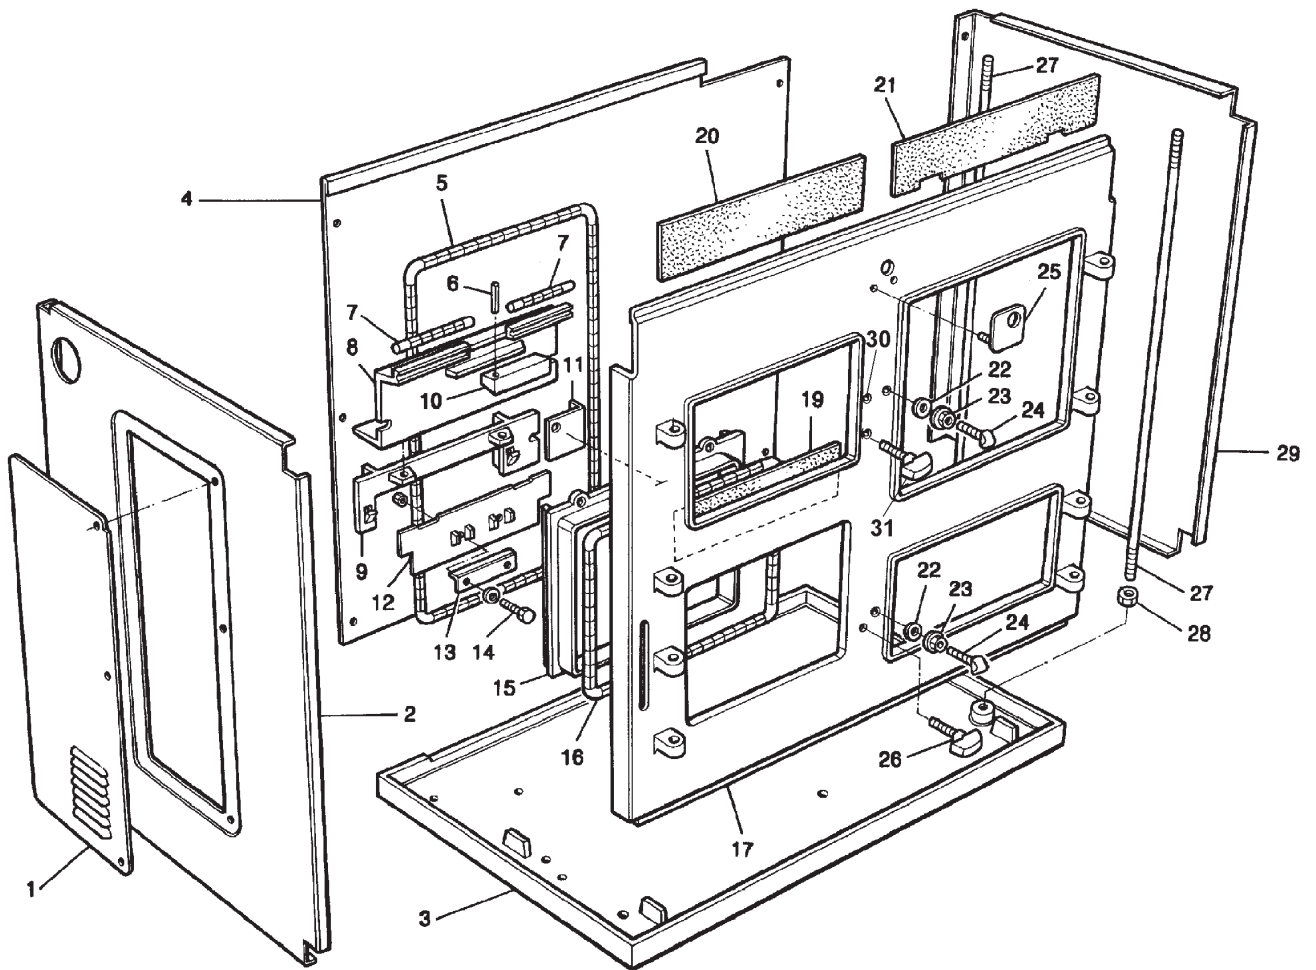

**RAYBURN
355SFW/345W
COOKER**

***SPARE PARTS
MANUAL***

RAYBURN 355SF/345W
FRONT PLATE, SIDE PLATES, BACK PLATE, BASE PLATE

**RAYBURN 355SF/345W - TOP/BOTTOM OVEN DOORS,
FIREDOR & ASHPIT DOOR ASSYS**

RAYBURN 355SF/345W - BOILER, DAMPERS, THERMOSTATS, GRATE & RIDDLING ASSEMBLY

**RAYBURN 355SFW/345W - HOB PLATE, INSULATING COVERS
& FLUE CHAMBER - UP TO M04-042**

**RAYBURN 355SFW/345W - HOB PLATE, INSULATING COVERS
& FLUE CHAMBER - FROM M04-042**

**RAYBURN 355SF/345W - HOB PROTECTOR PLATE,
TOP OVEN & WARMING OVEN**