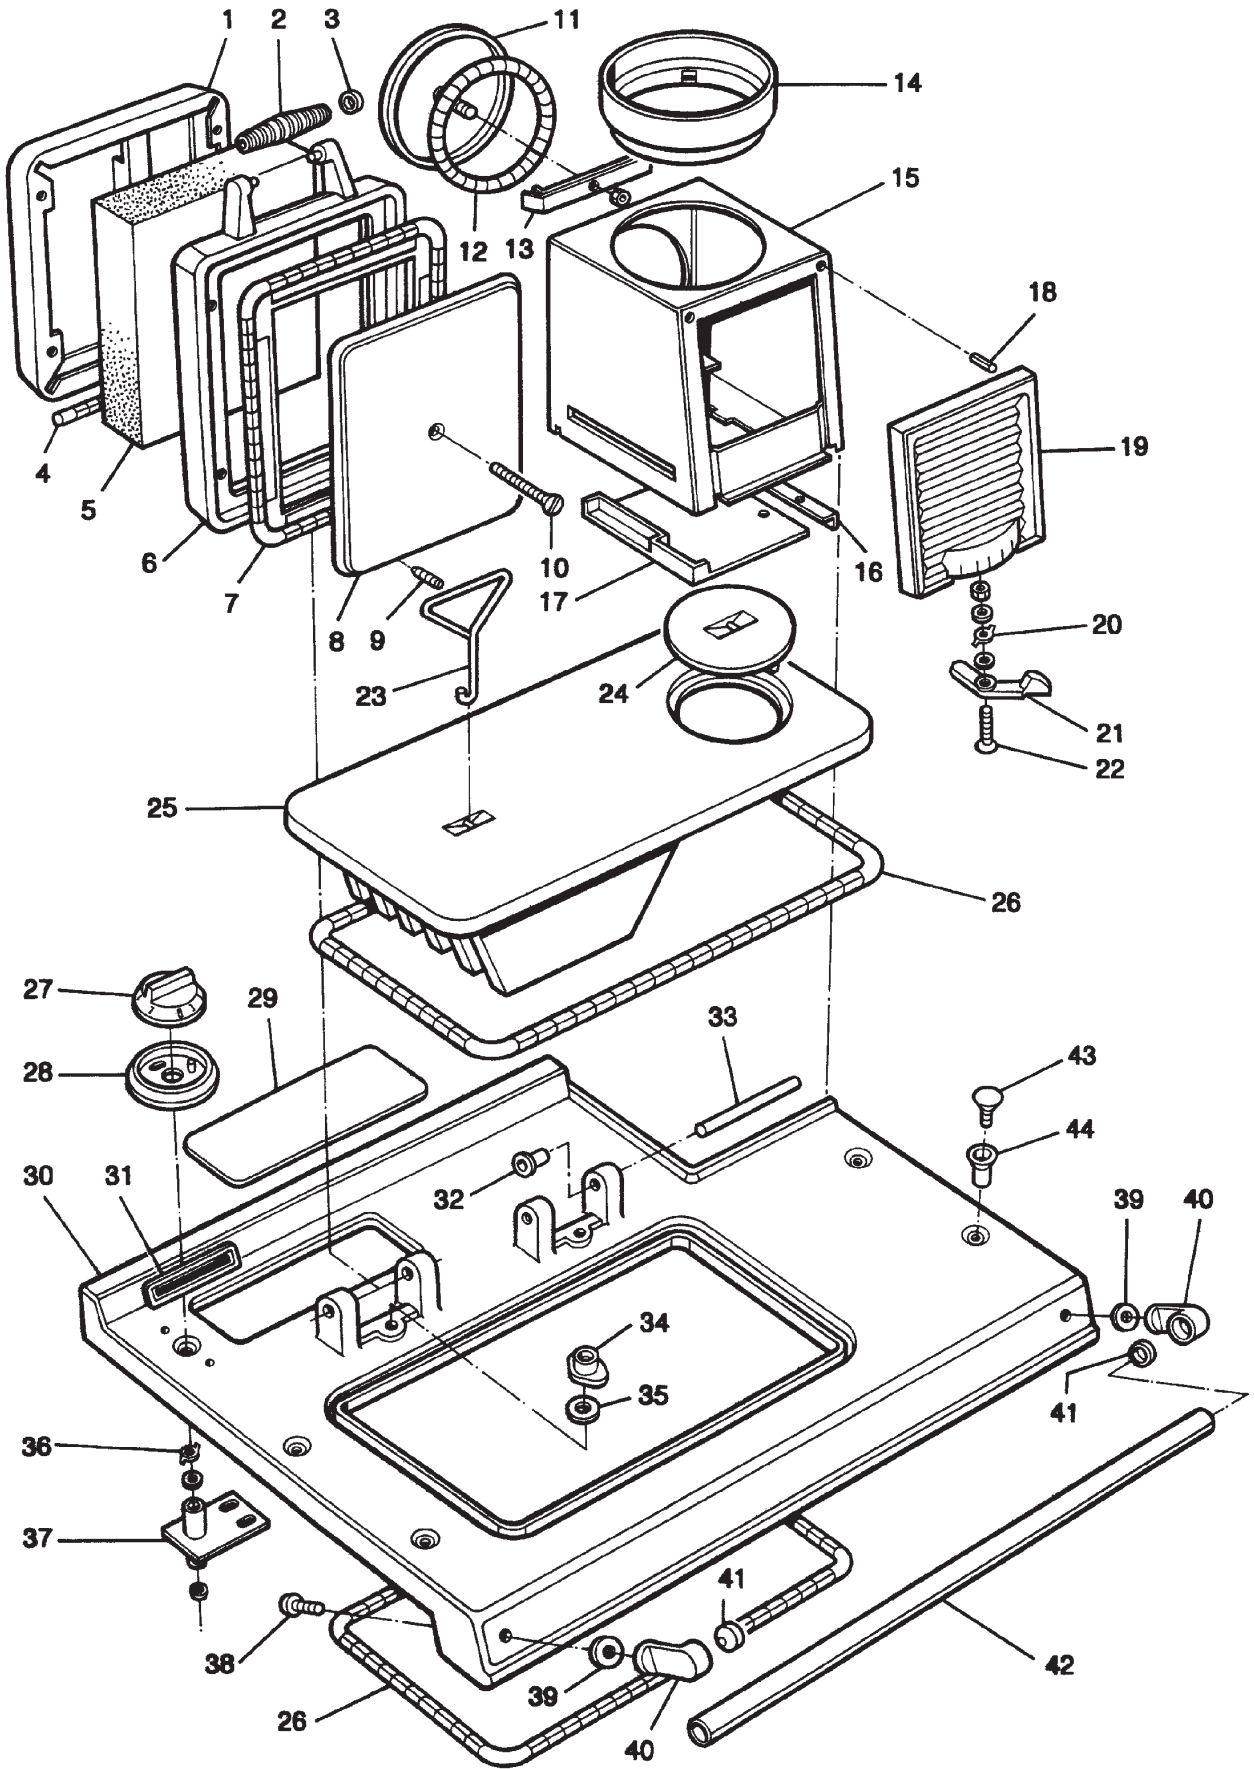

**RAYBURN
355SFW/345W
COOKER**

***SPARE PARTS
MANUAL***

RAYBURN 355SF/345W
FRONT PLATE, SIDE PLATES, BACK PLATE, BASE PLATE

**RAYBURN 355SF/345W - TOP/BOTTOM OVEN DOORS,
FIREDOR & ASHPIT DOOR ASSYS**

RAYBURN 355SF/345W - BOILER, DAMPERS, THERMOSTATS, GRATE & RIDDLING ASSEMBLY

**RAYBURN 355SFW/345W - HOB PLATE, INSULATING COVERS
& FLUE CHAMBER - UP TO M04-042**

**RAYBURN 355SFW/345W - HOB PLATE, INSULATING COVERS
& FLUE CHAMBER - FROM M04-042**

**RAYBURN 355SF/345W - HOB PROTECTOR PLATE,
TOP OVEN & WARMING OVEN**