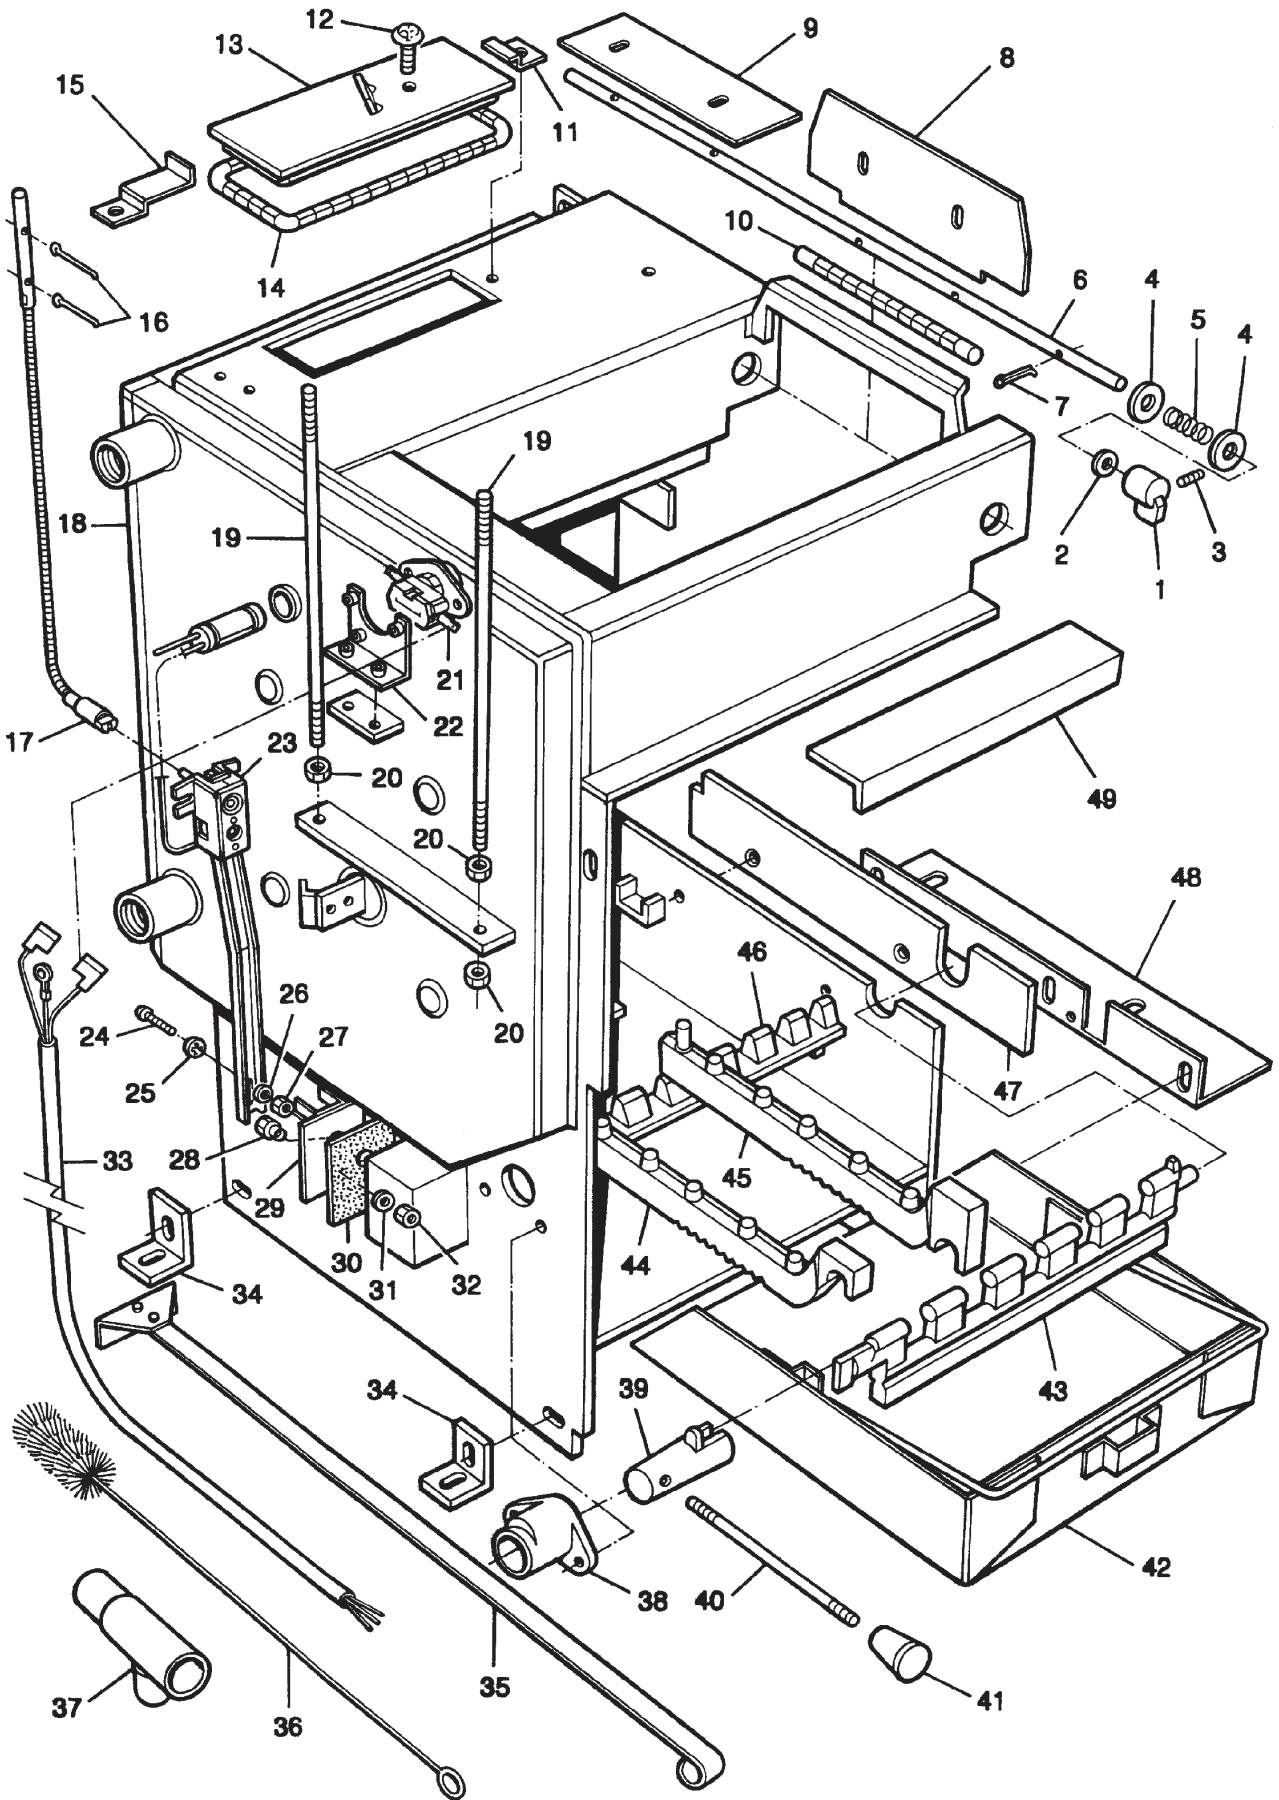

**RAYBURN
355SFW/345W
COOKER**

***SPARE PARTS
MANUAL***

RAYBURN 355SF/345W
FRONT PLATE, SIDE PLATES, BACK PLATE, BASE PLATE

**RAYBURN 355SF/345W - TOP/BOTTOM OVEN DOORS,
FIREDOR & ASHPIT DOOR ASSYS**

RAYBURN 355SF/345W - BOILER, DAMPERS, THERMOSTATS, GRATE & RIDDLING ASSEMBLY

**RAYBURN 355SFW/345W - HOB PLATE, INSULATING COVERS
& FLUE CHAMBER - UP TO M04-042**

**RAYBURN 355SFW/345W - HOB PLATE, INSULATING COVERS
& FLUE CHAMBER - FROM M04-042**

**RAYBURN 355SF/345W - HOB PROTECTOR PLATE,
TOP OVEN & WARMING OVEN**