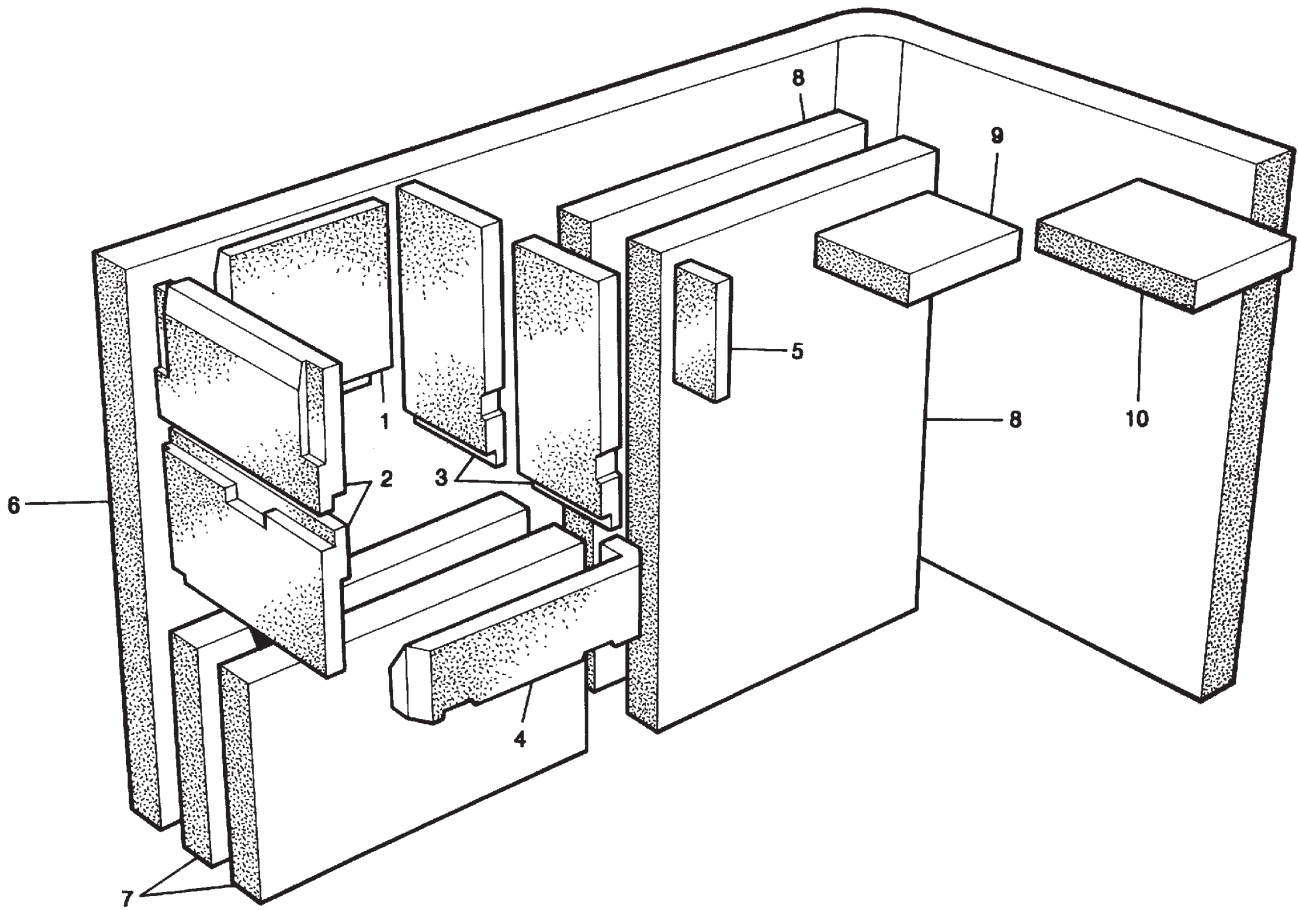

**RAYBURN
355SFW/345W
COOKER**

***SPARE PARTS
MANUAL***

RAYBURN 355SFW/345W
FRONT PLATE, SIDE PLATES, BACK PLATE, BASE PLATE

**RAYBURN 355SF/345W - TOP/BOTTOM OVEN DOORS,
FIREDOOR & ASHPIT DOOR ASSYS**

RAYBURN 355SF/345W - BOILER, DAMPERS, THERMOSTATS, GRATE & RIDDLING ASSEMBLY

**RAYBURN 355SFW/345W - HOB PLATE, INSULATING COVERS
& FLUE CHAMBER - UP TO M04-042**

**RAYBURN 355SFW/345W - HOB PLATE, INSULATING COVERS
& FLUE CHAMBER - FROM M04-042**

**RAYBURN 355SF/345W - HOB PROTECTOR PLATE,
TOP OVEN & WARMING OVEN**