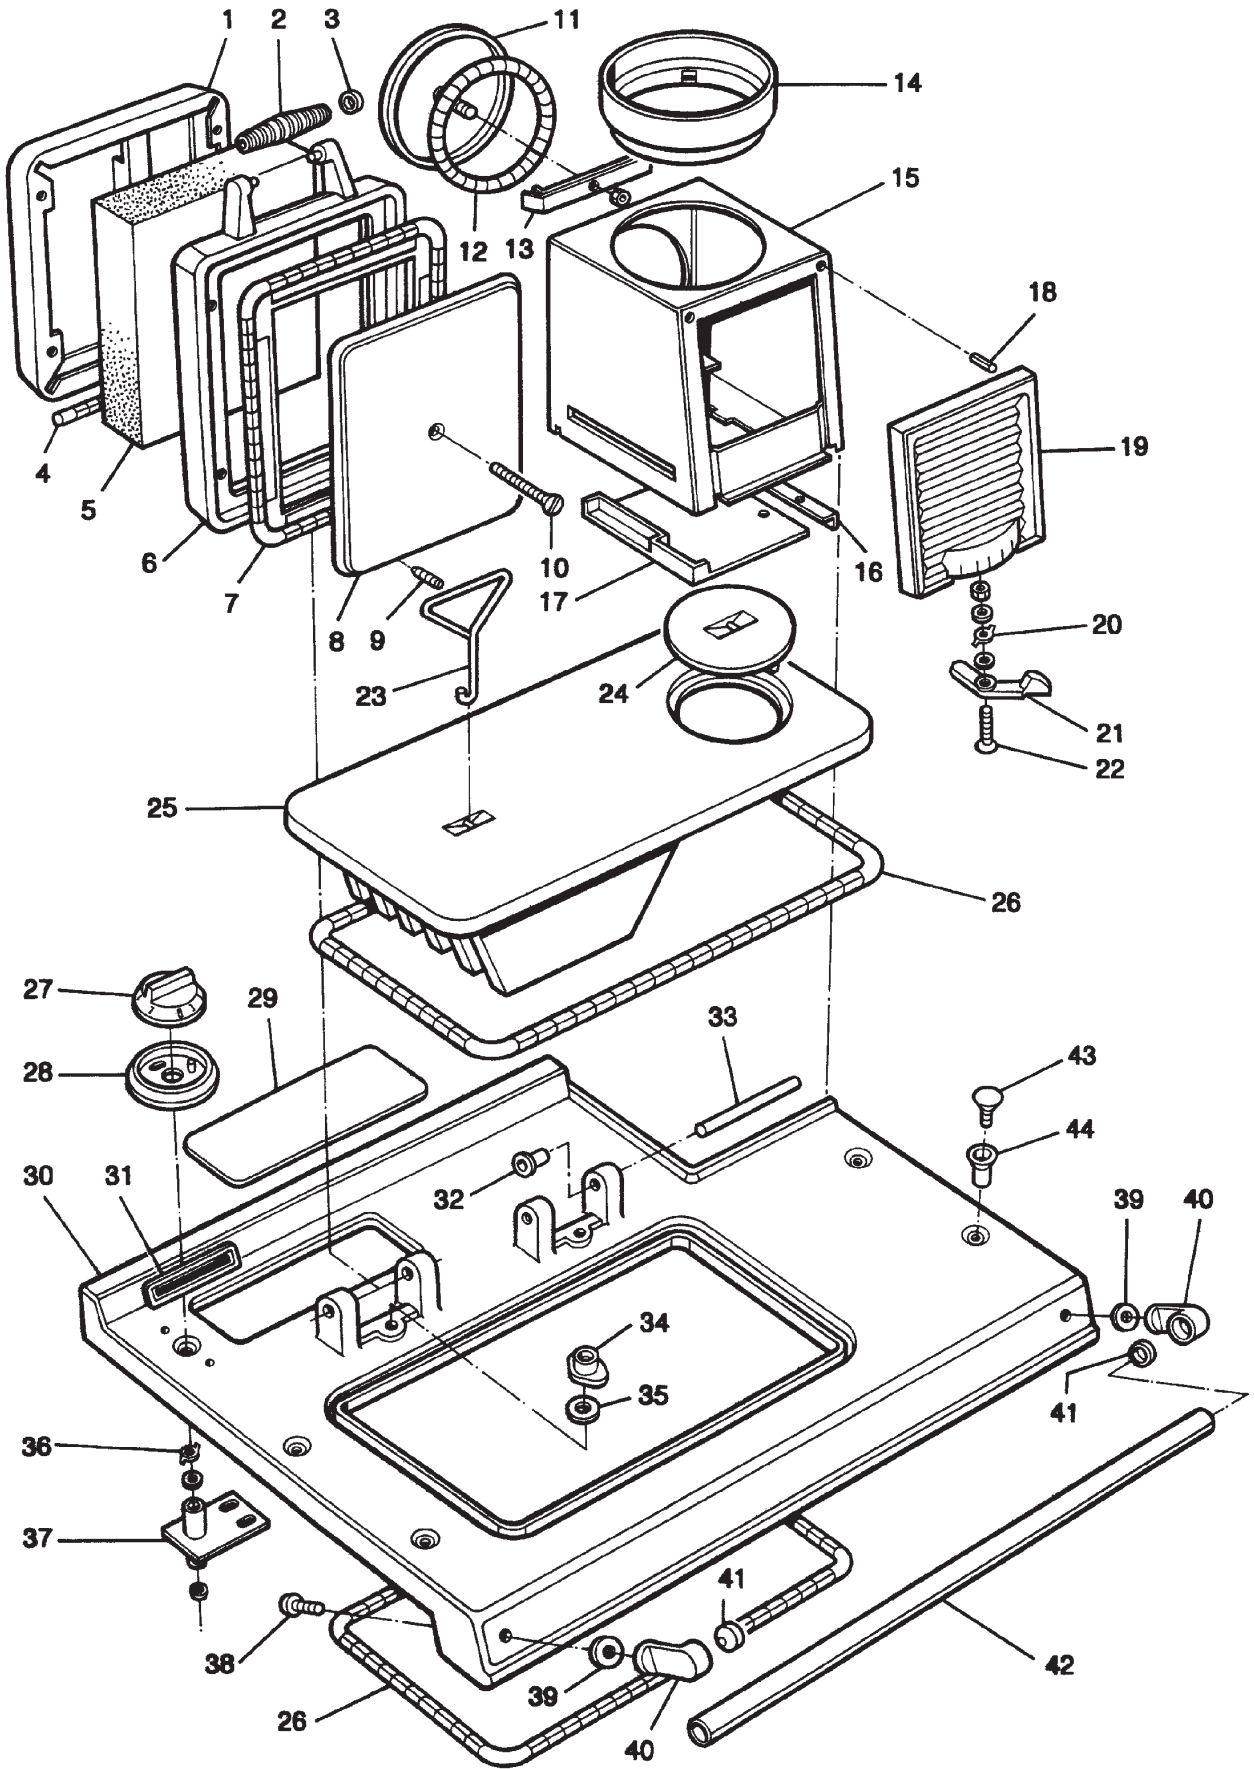

**RAYBURN
355SFW/345W
COOKER**

***SPARE PARTS
MANUAL***

RAYBURN 355SFW/345W
FRONT PLATE, SIDE PLATES, BACK PLATE, BASE PLATE

**RAYBURN 355SF/345W - TOP/BOTTOM OVEN DOORS,
FIREDOOR & ASHPIT DOOR ASSYS**

RAYBURN 355SF/345W - BOILER, DAMPERS, THERMOSTATS, GRATE & RIDDLING ASSEMBLY

**RAYBURN 355SFW/345W - HOB PLATE, INSULATING COVERS
& FLUE CHAMBER - UP TO M04-042**

**RAYBURN 355SFW/345W - HOB PLATE, INSULATING COVERS
& FLUE CHAMBER - FROM M04-042**

**RAYBURN 355SF/345W - HOB PROTECTOR PLATE,
TOP OVEN & WARMING OVEN**