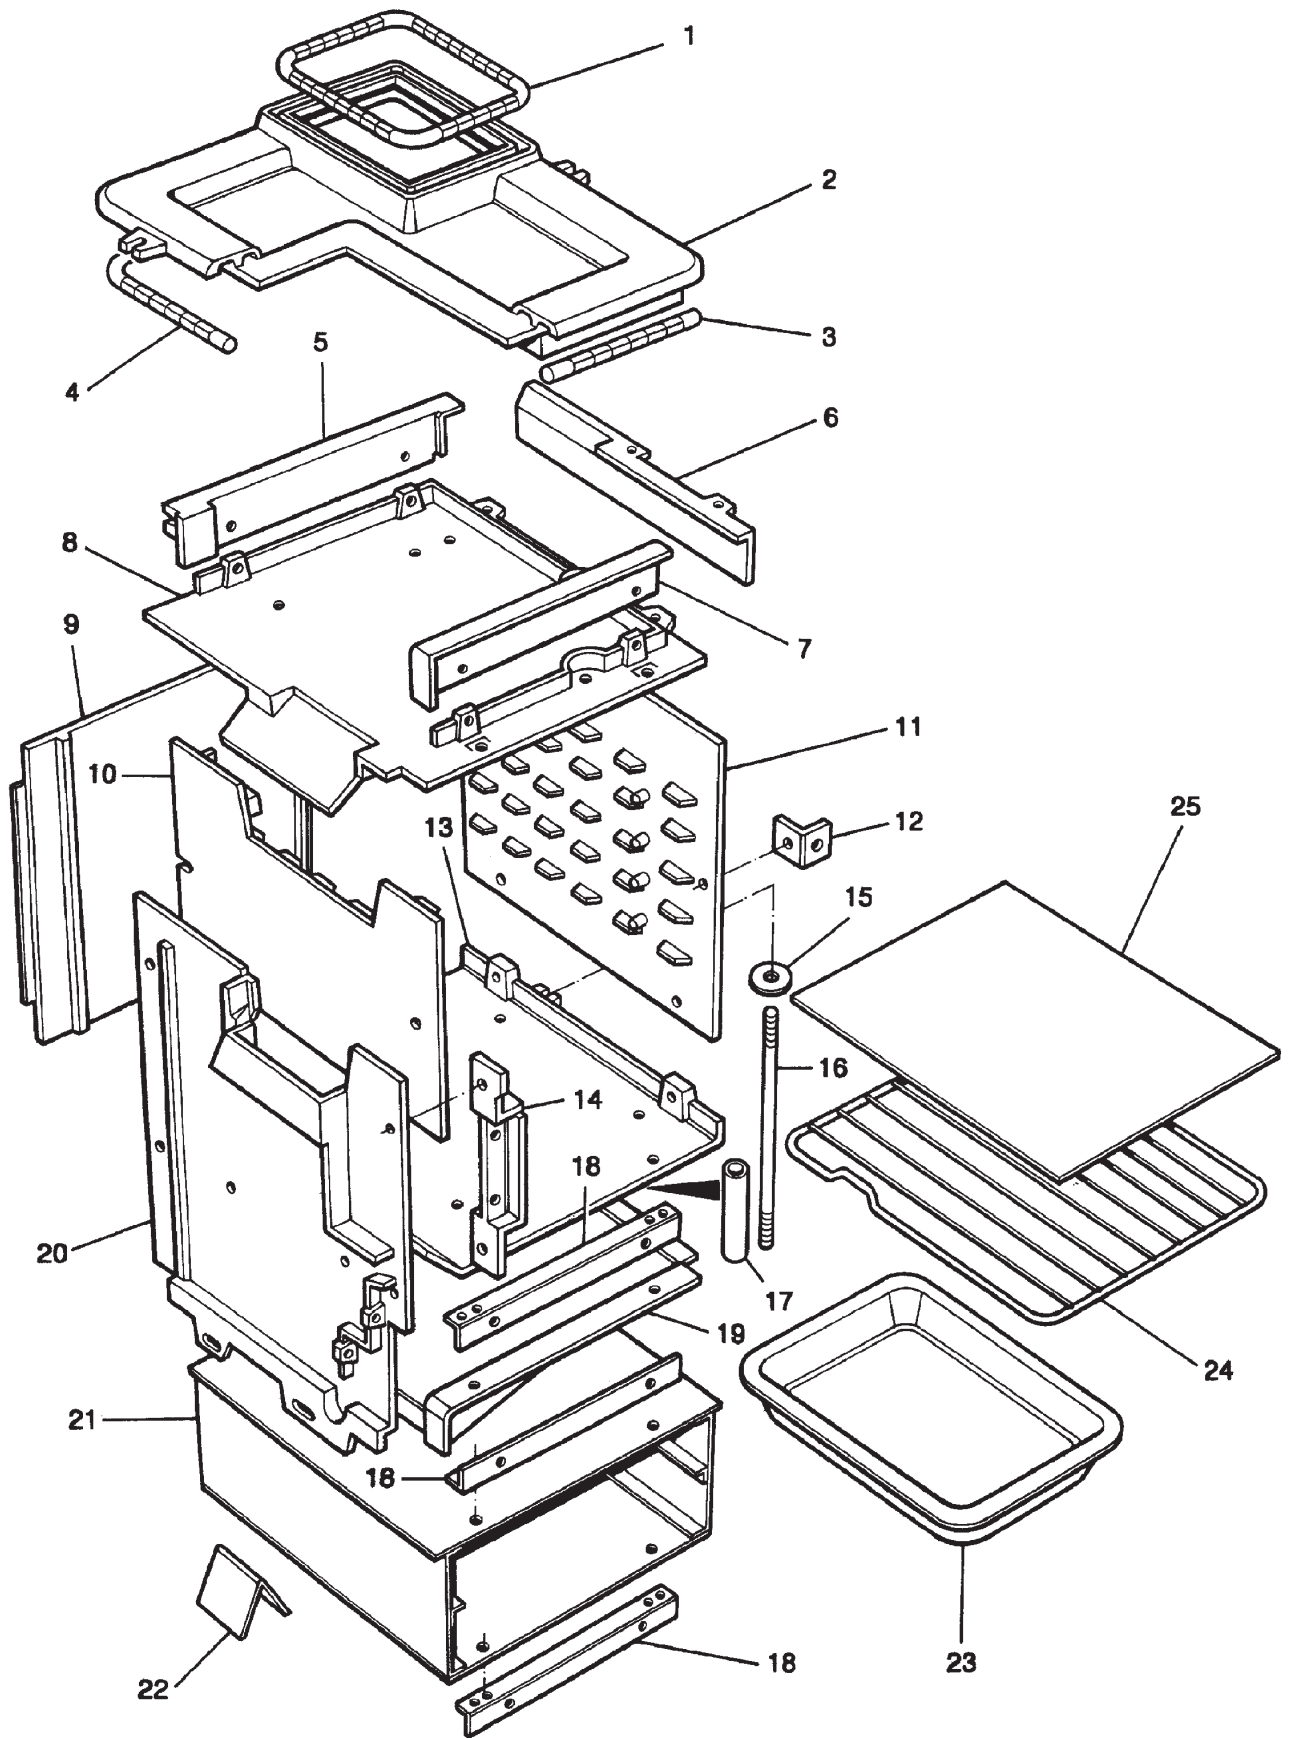

**RAYBURN
355SFW/345W
COOKER**

***SPARE PARTS
MANUAL***

RAYBURN 355SFW/345W
FRONT PLATE, SIDE PLATES, BACK PLATE, BASE PLATE

**RAYBURN 355SF/345W - TOP/BOTTOM OVEN DOORS,
FIREDOOR & ASHPIT DOOR ASSYS**

RAYBURN 355SF/345W - BOILER, DAMPERS, THERMOSTATS, GRATE & RIDDLING ASSEMBLY

**RAYBURN 355SFW/345W - HOB PLATE, INSULATING COVERS
& FLUE CHAMBER - UP TO M04-042**

**RAYBURN 355SFW/345W - HOB PLATE, INSULATING COVERS
& FLUE CHAMBER - FROM M04-042**

**RAYBURN 355SF/345W - HOB PROTECTOR PLATE,
TOP OVEN & WARMING OVEN**