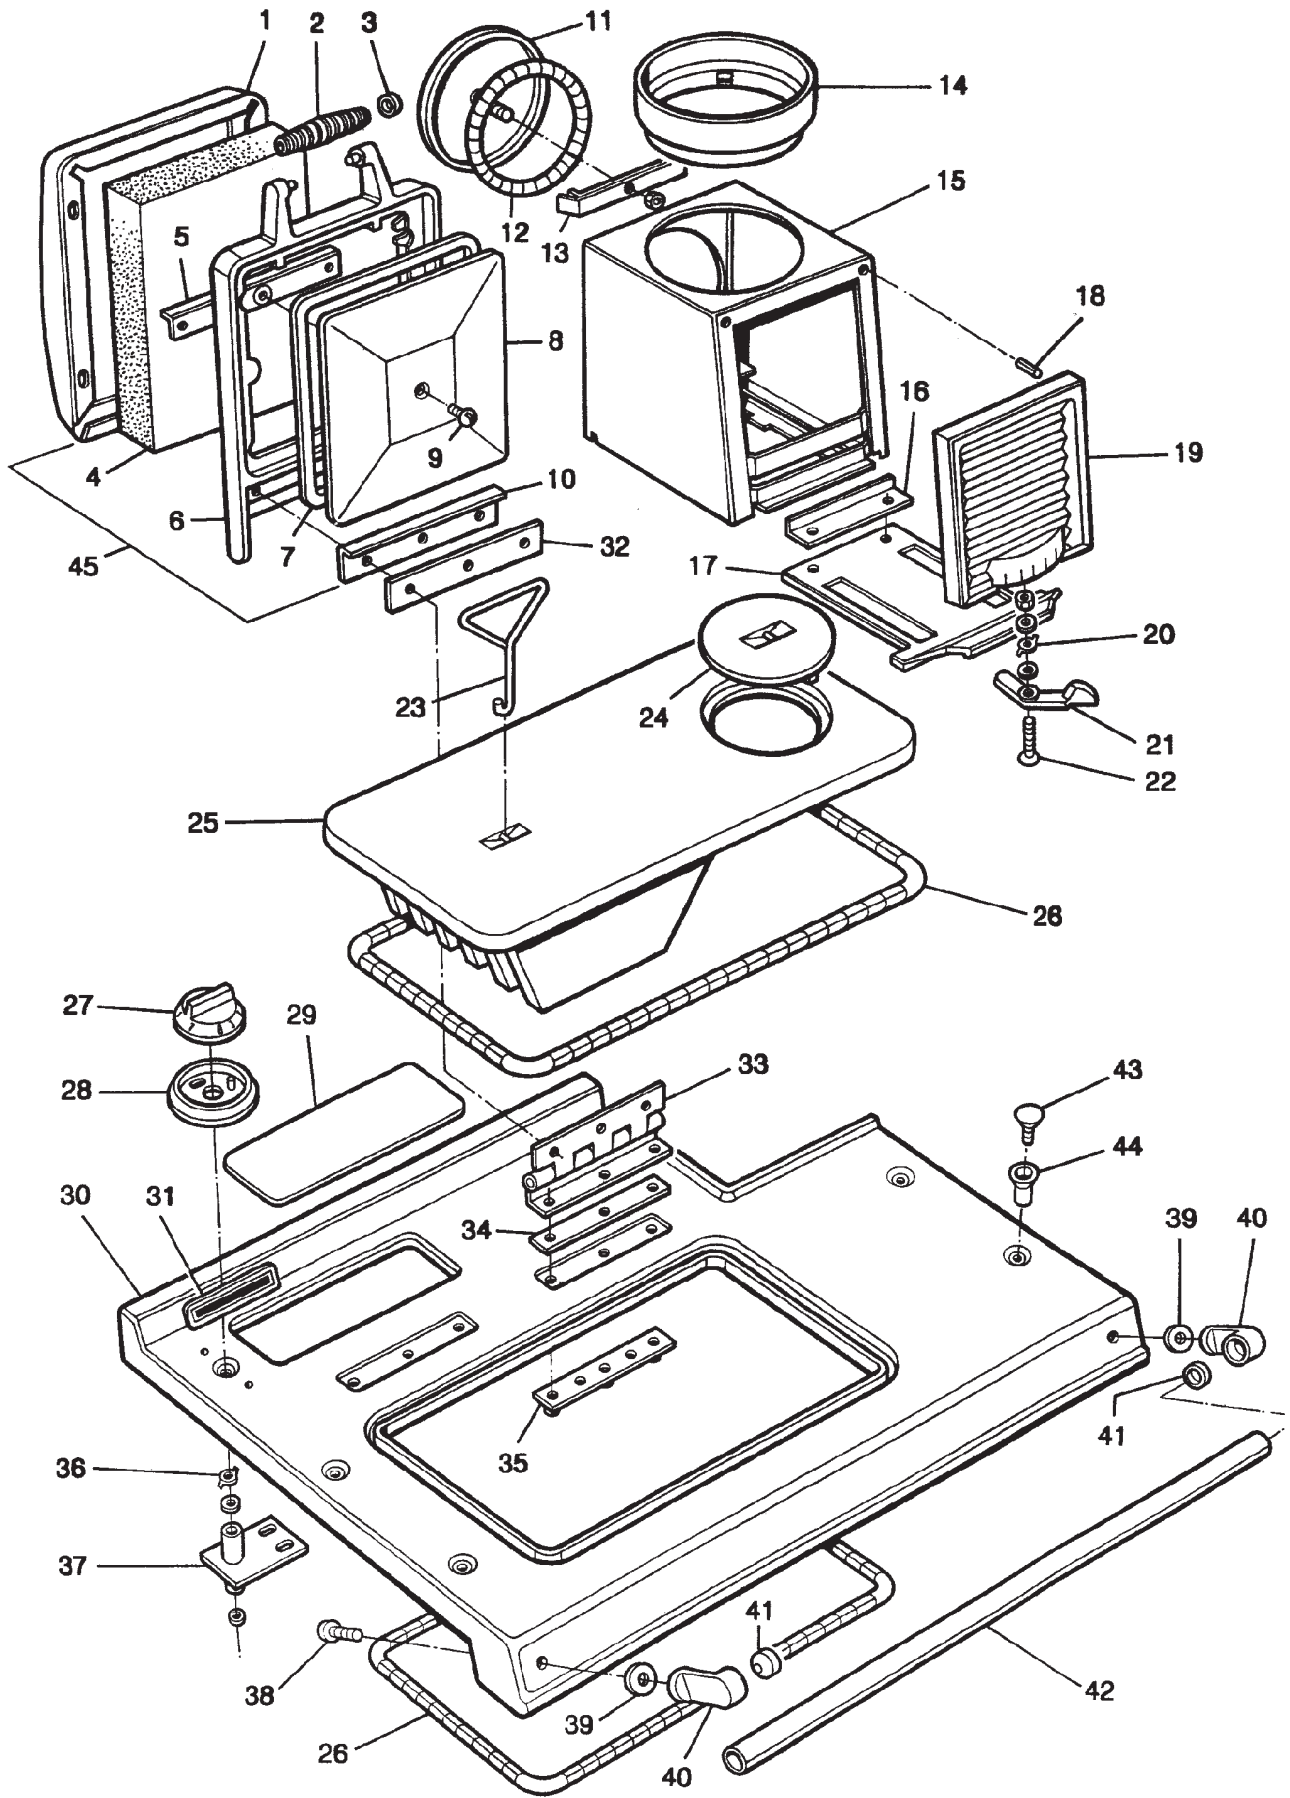

**RAYBURN
355SFW/345W
COOKER**

***SPARE PARTS
MANUAL***

RAYBURN 355SFW/345W
FRONT PLATE, SIDE PLATES, BACK PLATE, BASE PLATE

**RAYBURN 355SF/345W - TOP/BOTTOM OVEN DOORS,
FIREDOOR & ASHPIT DOOR ASSYS**

RAYBURN 355SF/345W - BOILER, DAMPERS, THERMOSTATS, GRATE & RIDDLING ASSEMBLY

**RAYBURN 355SFW/345W - HOB PLATE, INSULATING COVERS
& FLUE CHAMBER - UP TO M04-042**

**RAYBURN 355SFW/345W - HOB PLATE, INSULATING COVERS
& FLUE CHAMBER - FROM M04-042**

**RAYBURN 355SF/345W - HOB PROTECTOR PLATE,
TOP OVEN & WARMING OVEN**