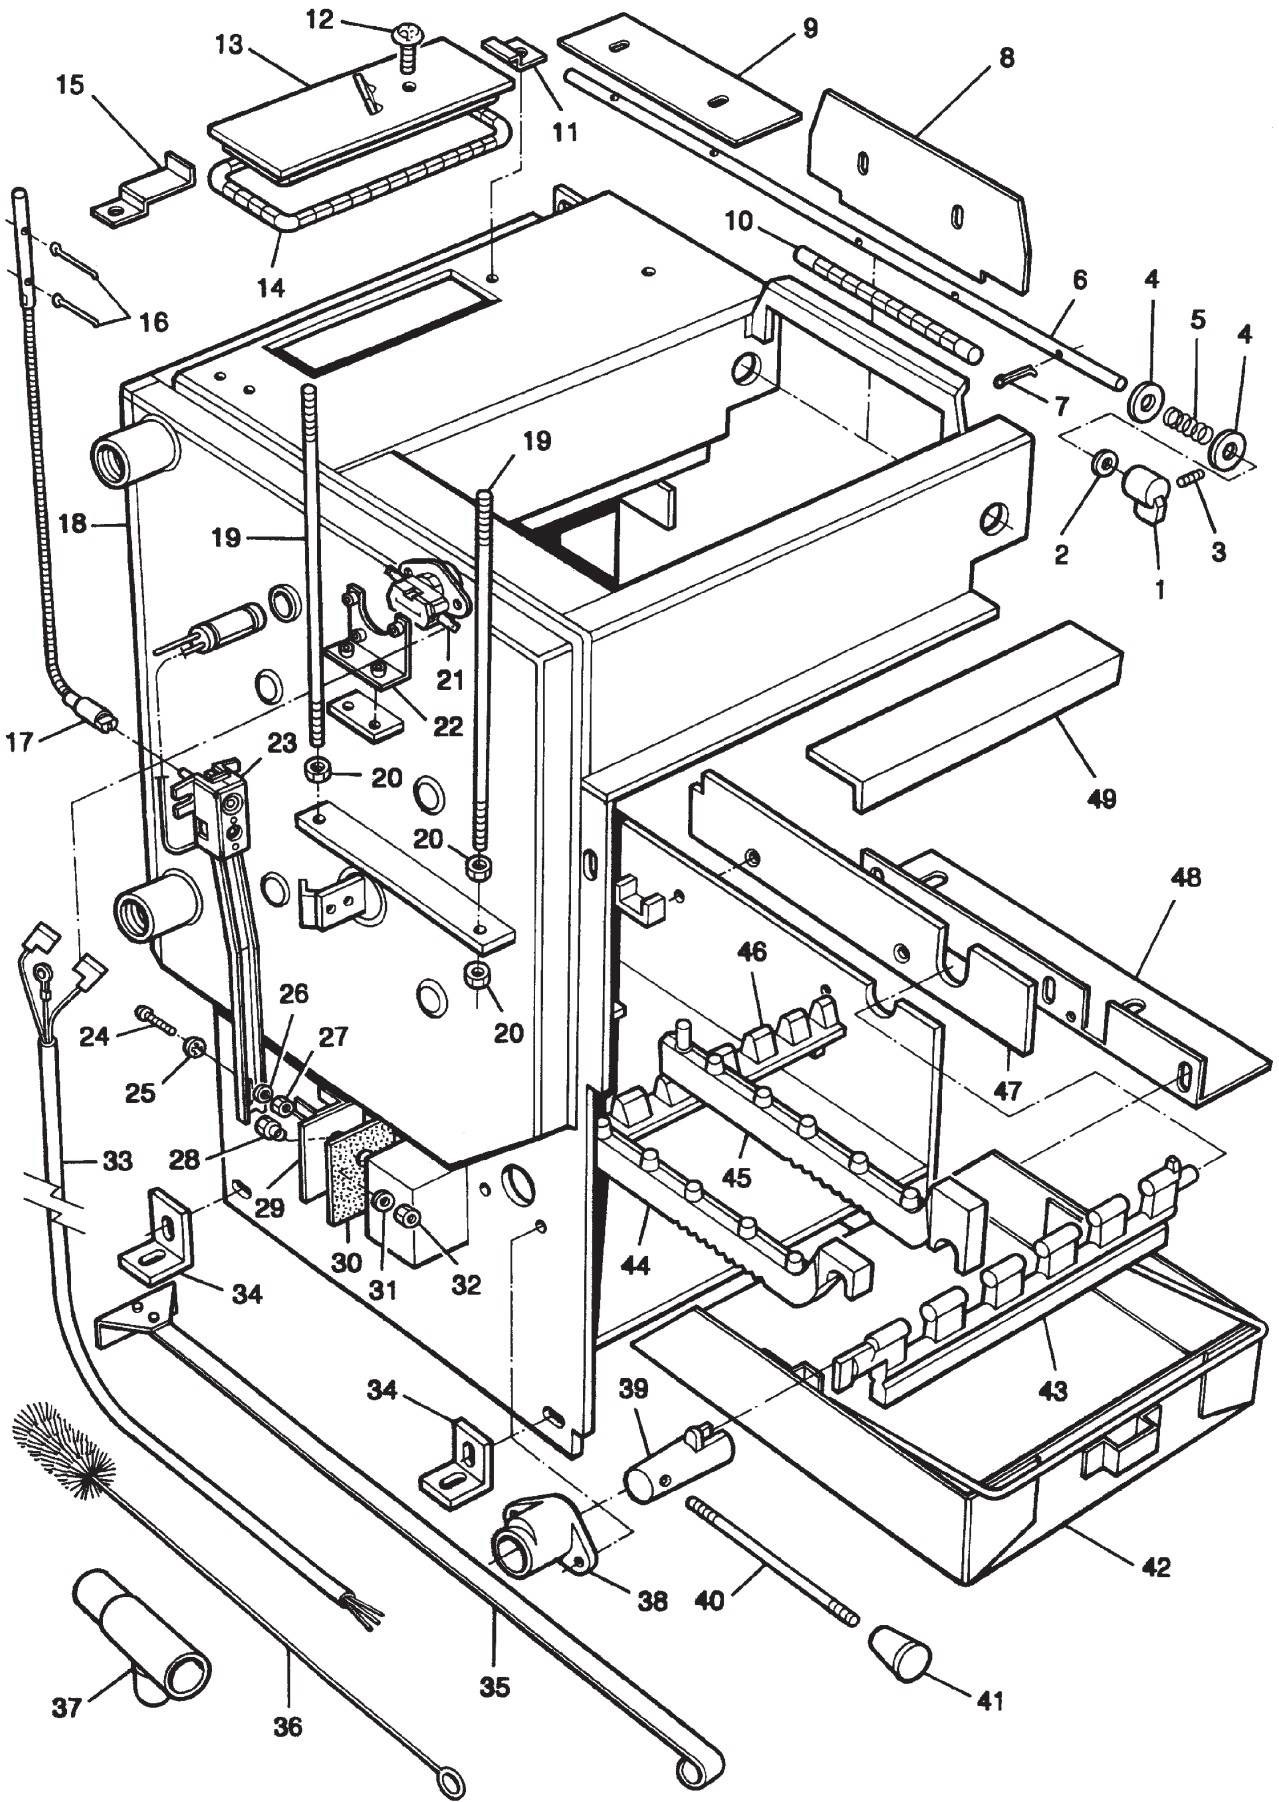

**RAYBURN
355SFW/345W
COOKER**

***SPARE PARTS
MANUAL***

RAYBURN 355SFW/345W
FRONT PLATE, SIDE PLATES, BACK PLATE, BASE PLATE

**RAYBURN 355SF/345W - TOP/BOTTOM OVEN DOORS,
FIREDOOR & ASHPIT DOOR ASSYS**

RAYBURN 355SF/345W - BOILER, DAMPERS, THERMOSTATS, GRATE & RIDDLING ASSEMBLY

**RAYBURN 355SFW/345W - HOB PLATE, INSULATING COVERS
& FLUE CHAMBER - UP TO M04-042**

**RAYBURN 355SFW/345W - HOB PLATE, INSULATING COVERS
& FLUE CHAMBER - FROM M04-042**

**RAYBURN 355SF/345W - HOB PROTECTOR PLATE,
TOP OVEN & WARMING OVEN**