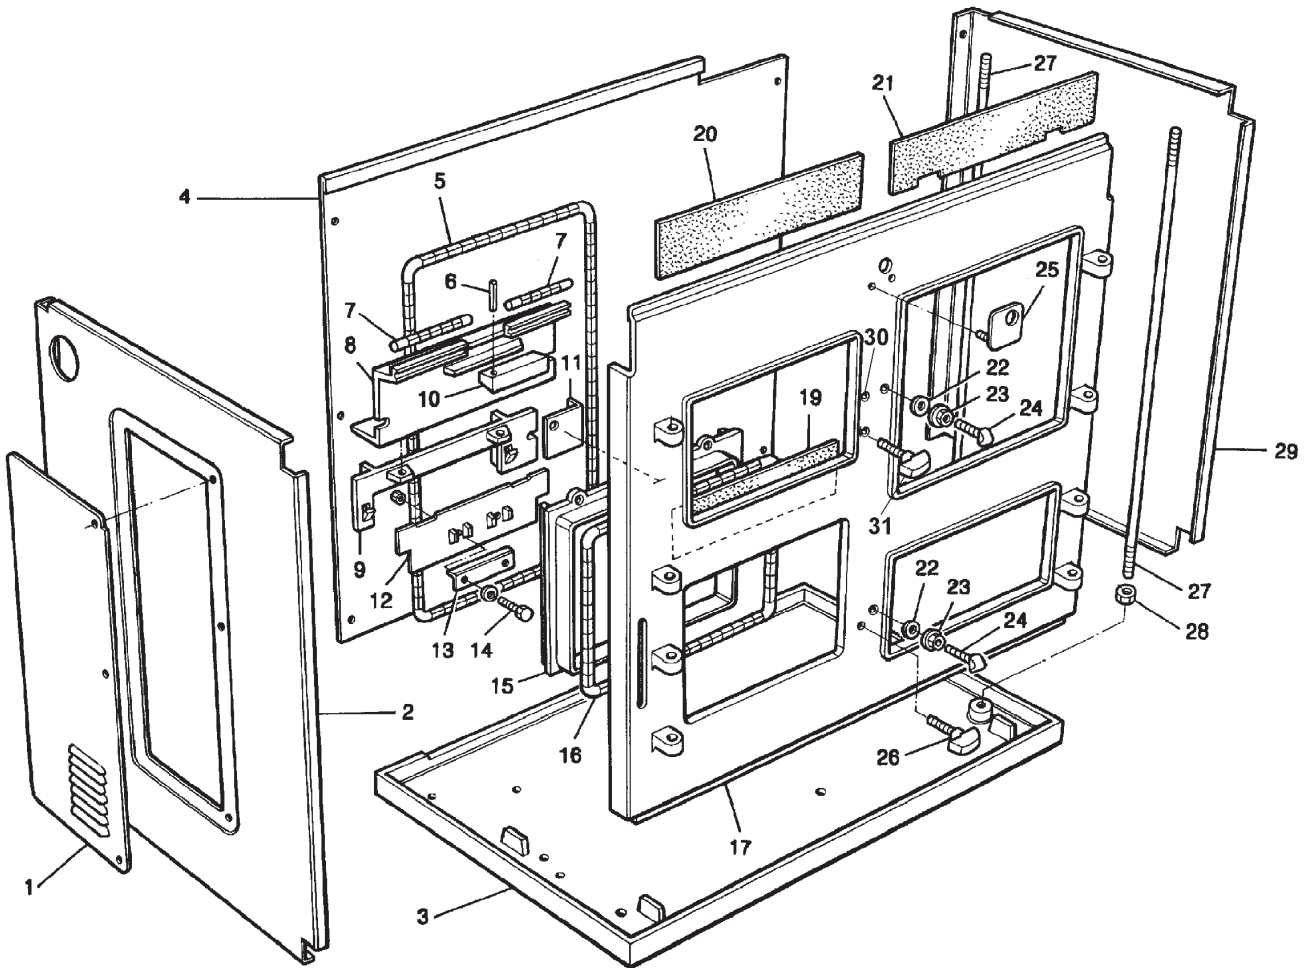

**RAYBURN
355SFW/345W
COOKER**

***SPARE PARTS
MANUAL***

RAYBURN 355SFW/345W
FRONT PLATE, SIDE PLATES, BACK PLATE, BASE PLATE

**RAYBURN 355SF/345W - TOP/BOTTOM OVEN DOORS,
FIREDOOR & ASHPIT DOOR ASSYS**

RAYBURN 355SF/345W - BOILER, DAMPERS, THERMOSTATS, GRATE & RIDDLING ASSEMBLY

**RAYBURN 355SFW/345W - HOB PLATE, INSULATING COVERS
& FLUE CHAMBER - UP TO M04-042**

**RAYBURN 355SFW/345W - HOB PLATE, INSULATING COVERS
& FLUE CHAMBER - FROM M04-042**

**RAYBURN 355SF/345W - HOB PROTECTOR PLATE,
TOP OVEN & WARMING OVEN**