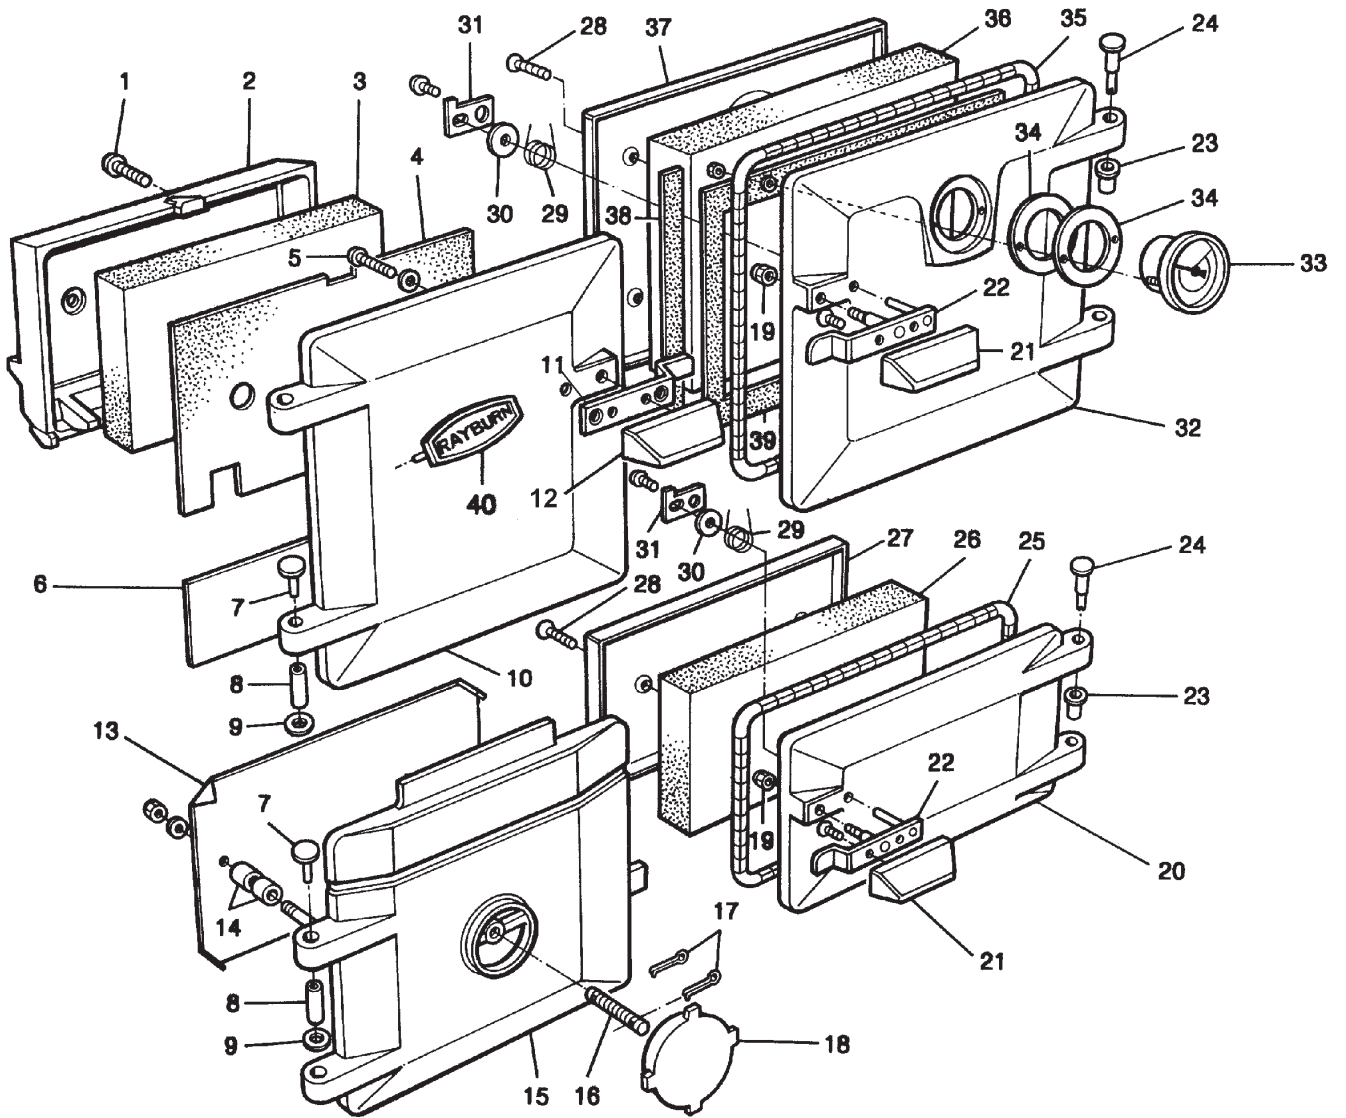

**RAYBURN
355SFW/345W
COOKER**

***SPARE PARTS
MANUAL***

RAYBURN 355SFW/345W
FRONT PLATE, SIDE PLATES, BACK PLATE, BASE PLATE

**RAYBURN 355SF/345W - TOP/BOTTOM OVEN DOORS,
FIREDOOR & ASHPIT DOOR ASSYS**

RAYBURN 355SF/345W - BOILER, DAMPERS, THERMOSTATS, GRATE & RIDDLING ASSEMBLY

**RAYBURN 355SFW/345W - HOB PLATE, INSULATING COVERS
& FLUE CHAMBER - UP TO M04-042**

**RAYBURN 355SFW/345W - HOB PLATE, INSULATING COVERS
& FLUE CHAMBER - FROM M04-042**

**RAYBURN 355SF/345W - HOB PROTECTOR PLATE,
TOP OVEN & WARMING OVEN**