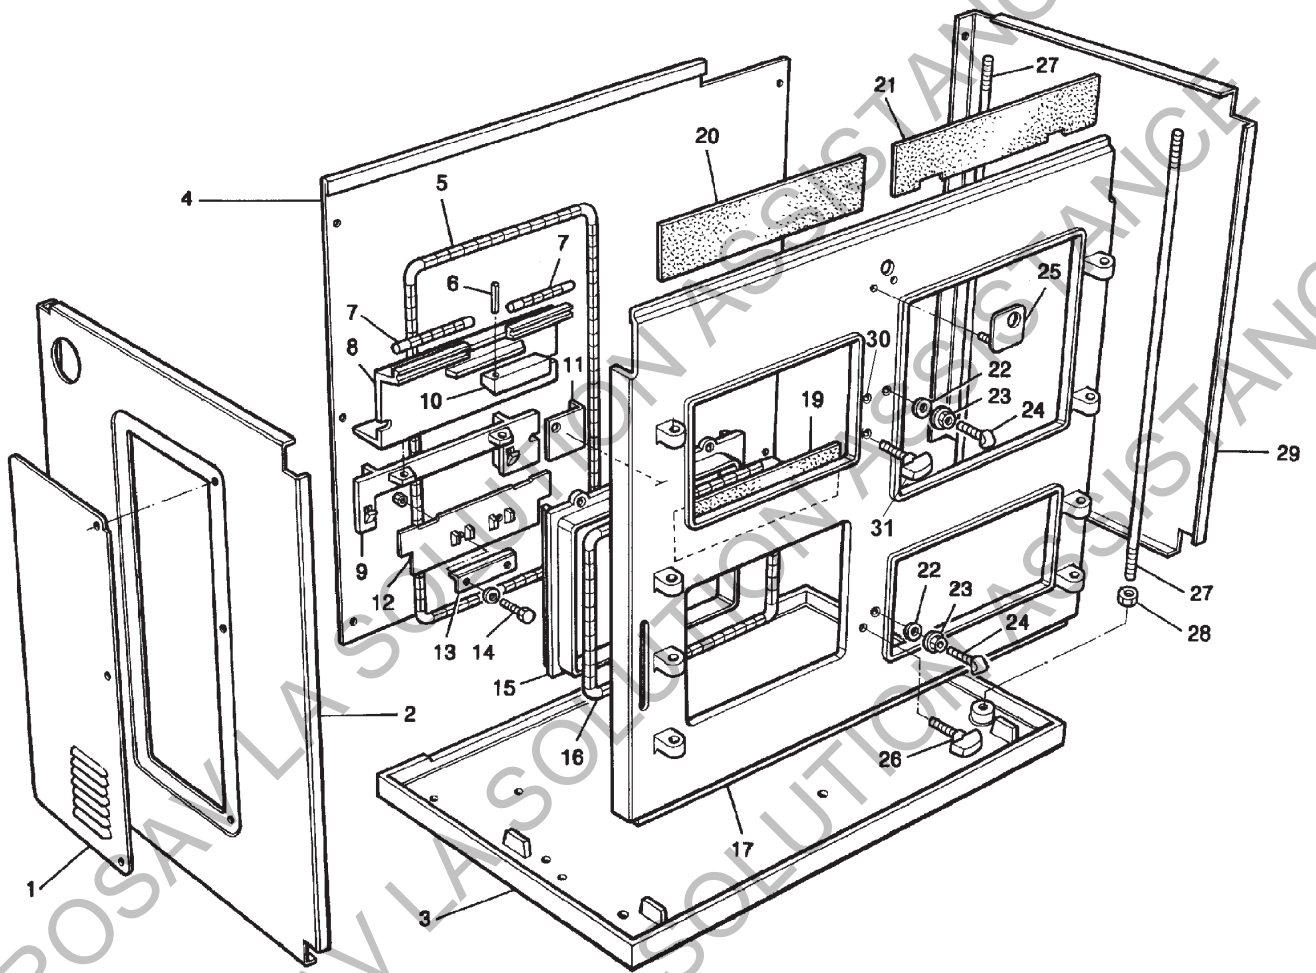

**RAYBURN  
355SFW/345W  
COOKER**

***SPARE PARTS  
MANUAL***

**RAYBURN 355SFW/345W**  
**FRONT PLATE, SIDE PLATES, BACK PLATE, BASE PLATE**

**RAYBURN 355FW/345W - TOP/BOTTOM OVEN DOORS,  
FIREDOR & ASHPIT DOOR ASSYS**

**RAYBURN 355SF/345W - BOILER, DAMPERS, THERMOSTATS, GRATE & RIDDLING ASSEMBLY**

**RAYBURN 355SFW/345W - HOB PLATE, INSULATING COVERS & FLUE CHAMBER - UP TO M04-042**

**RAYBURN 355SF/345W - HOB PLATE, INSULATING COVERS  
 & FLUE CHAMBER - FROM M04-042**

**RAYBURN 355FW/345W - HOB PROTECTOR PLATE,  
TOP OVEN & WARMING OVEN**

**RAYBURN 355SF/345W  
FIREBRICKS AND INSULATION**