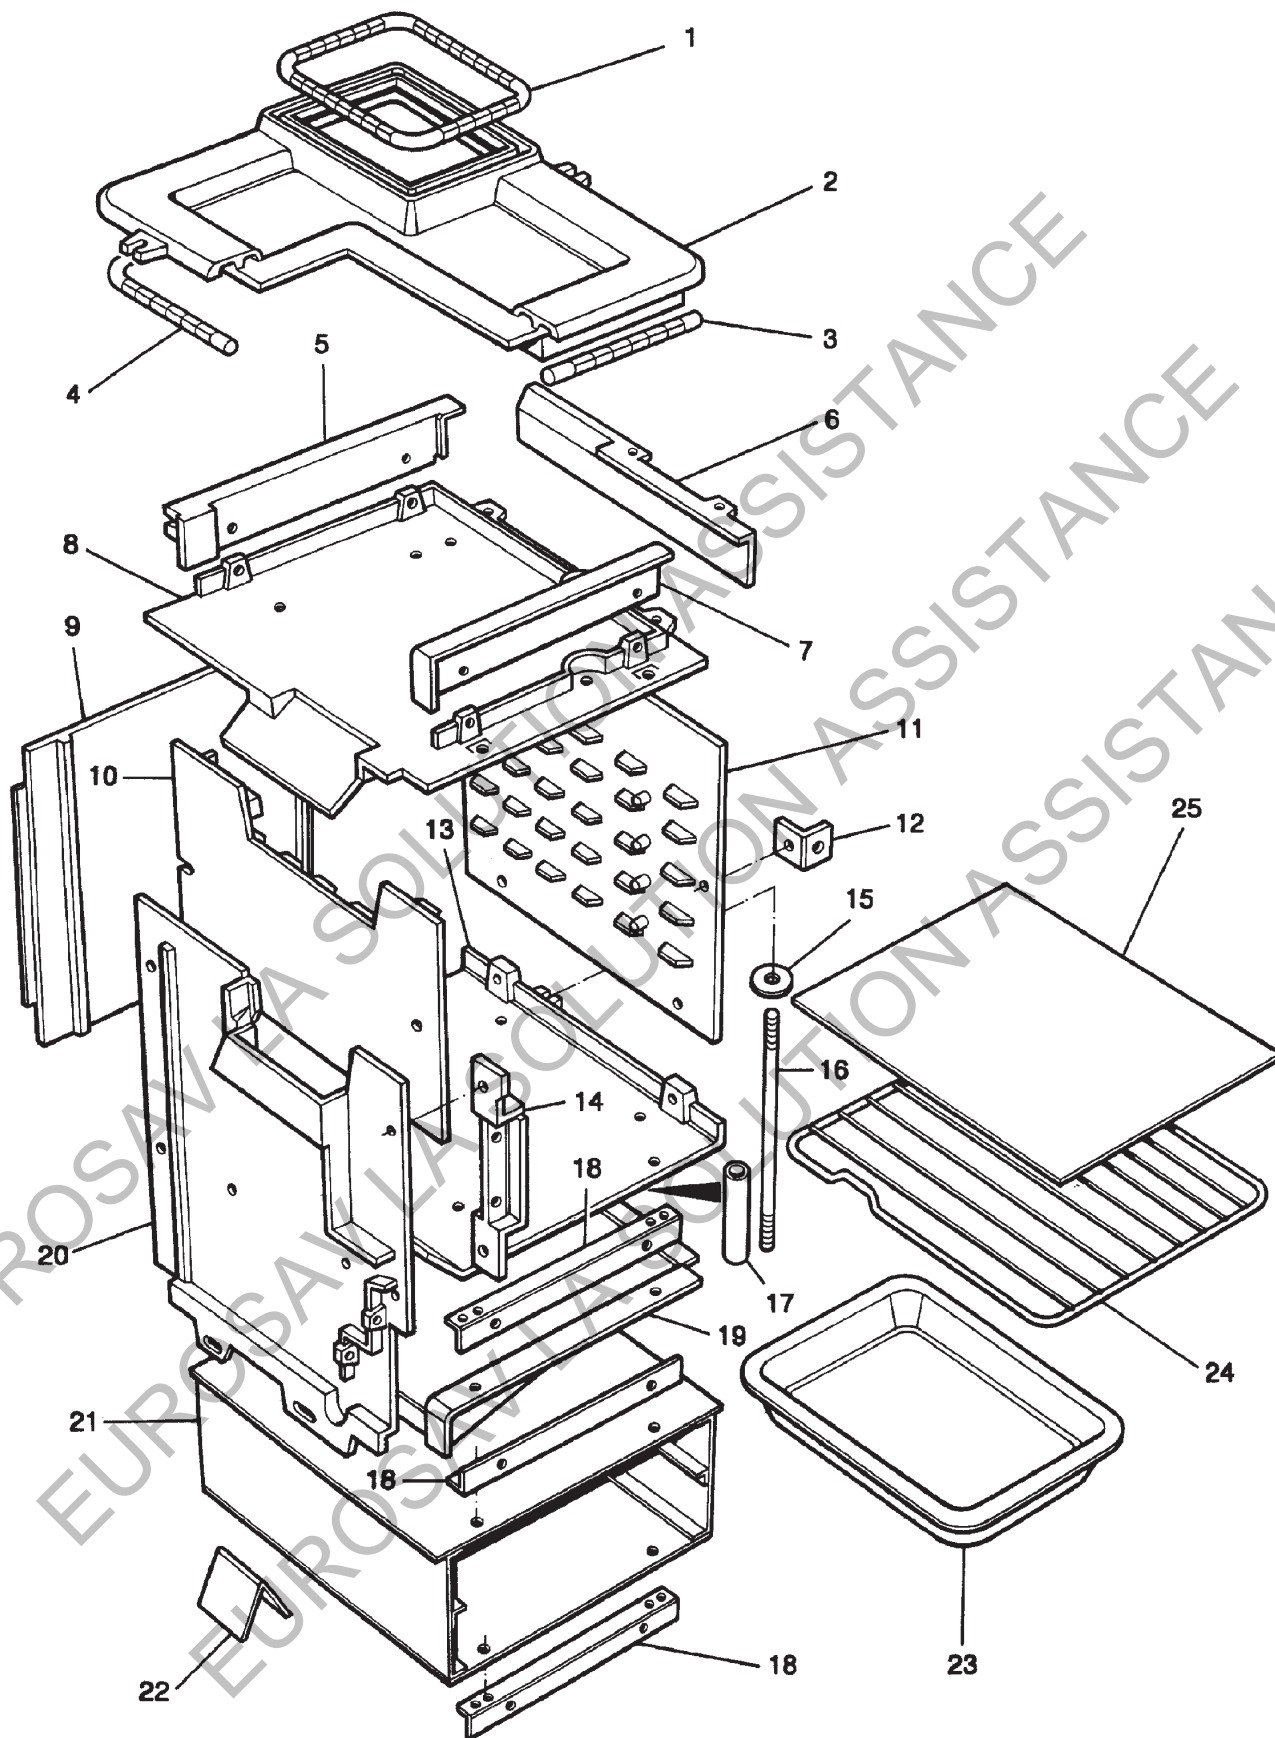

**RAYBURN  
355SFW/345W  
COOKER**

***SPARE PARTS  
MANUAL***

**RAYBURN 355SFW/345W**  
**FRONT PLATE, SIDE PLATES, BACK PLATE, BASE PLATE**

**RAYBURN 355FW/345W - TOP/BOTTOM OVEN DOORS,  
FIREDOR & ASHPIT DOOR ASSYS**

**RAYBURN 355SF/345W - BOILER, DAMPERS, THERMOSTATS, GRATE & RIDDLING ASSEMBLY**

**RAYBURN 355SFW/345W - HOB PLATE, INSULATING COVERS & FLUE CHAMBER - UP TO M04-042**

**RAYBURN 355SF/345W - HOB PLATE, INSULATING COVERS  
 & FLUE CHAMBER - FROM M04-042**

**RAYBURN 355FW/345W - HOB PROTECTOR PLATE,  
TOP OVEN & WARMING OVEN**

**RAYBURN 355SF/345W  
FIREBRICKS AND INSULATION**