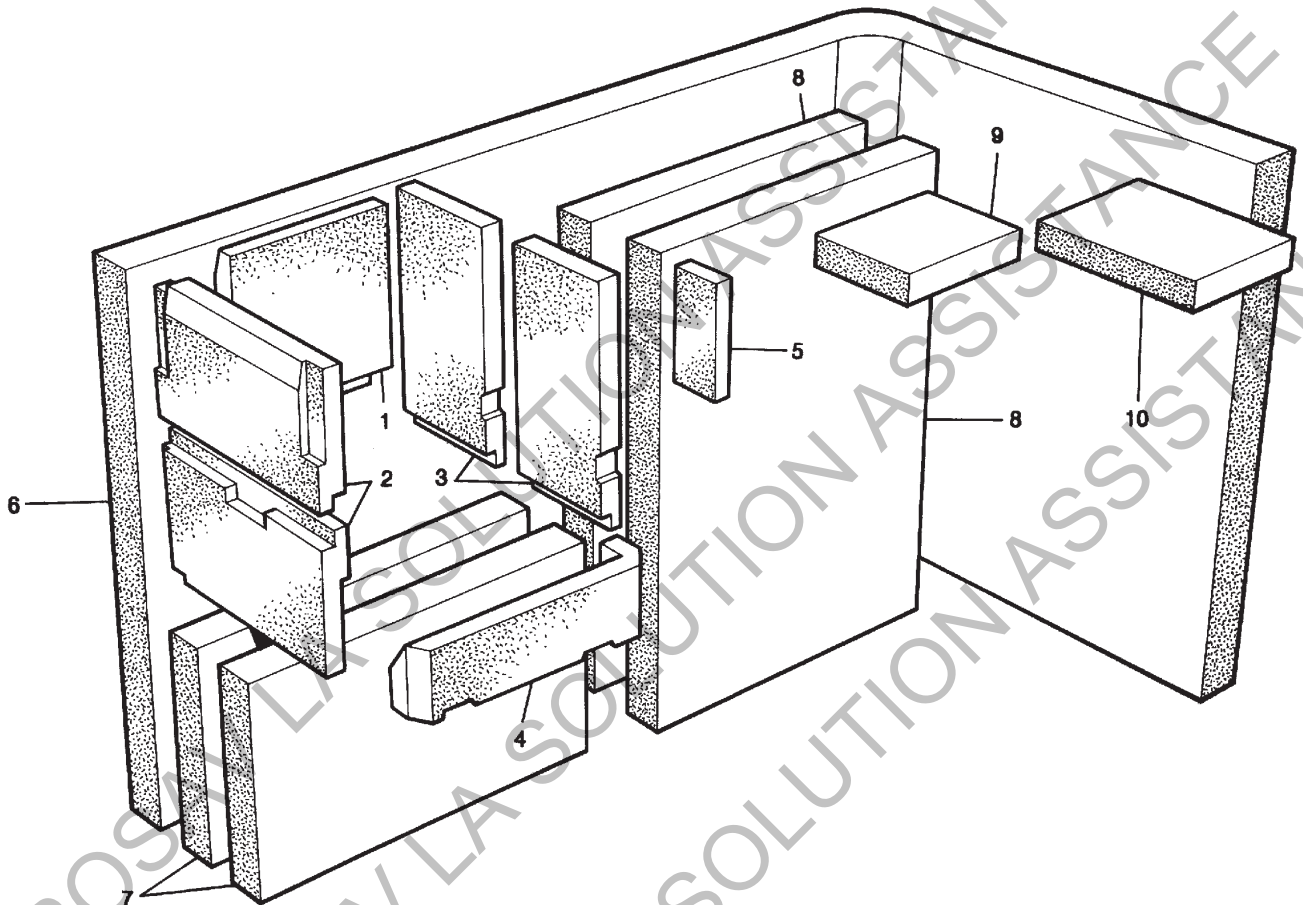

**RAYBURN 355FW/345W - HOB PROTECTOR PLATE,
TOP OVEN & WARMING OVEN**

**RAYBURN 355SF/345W
FIREBRICKS AND INSULATION**