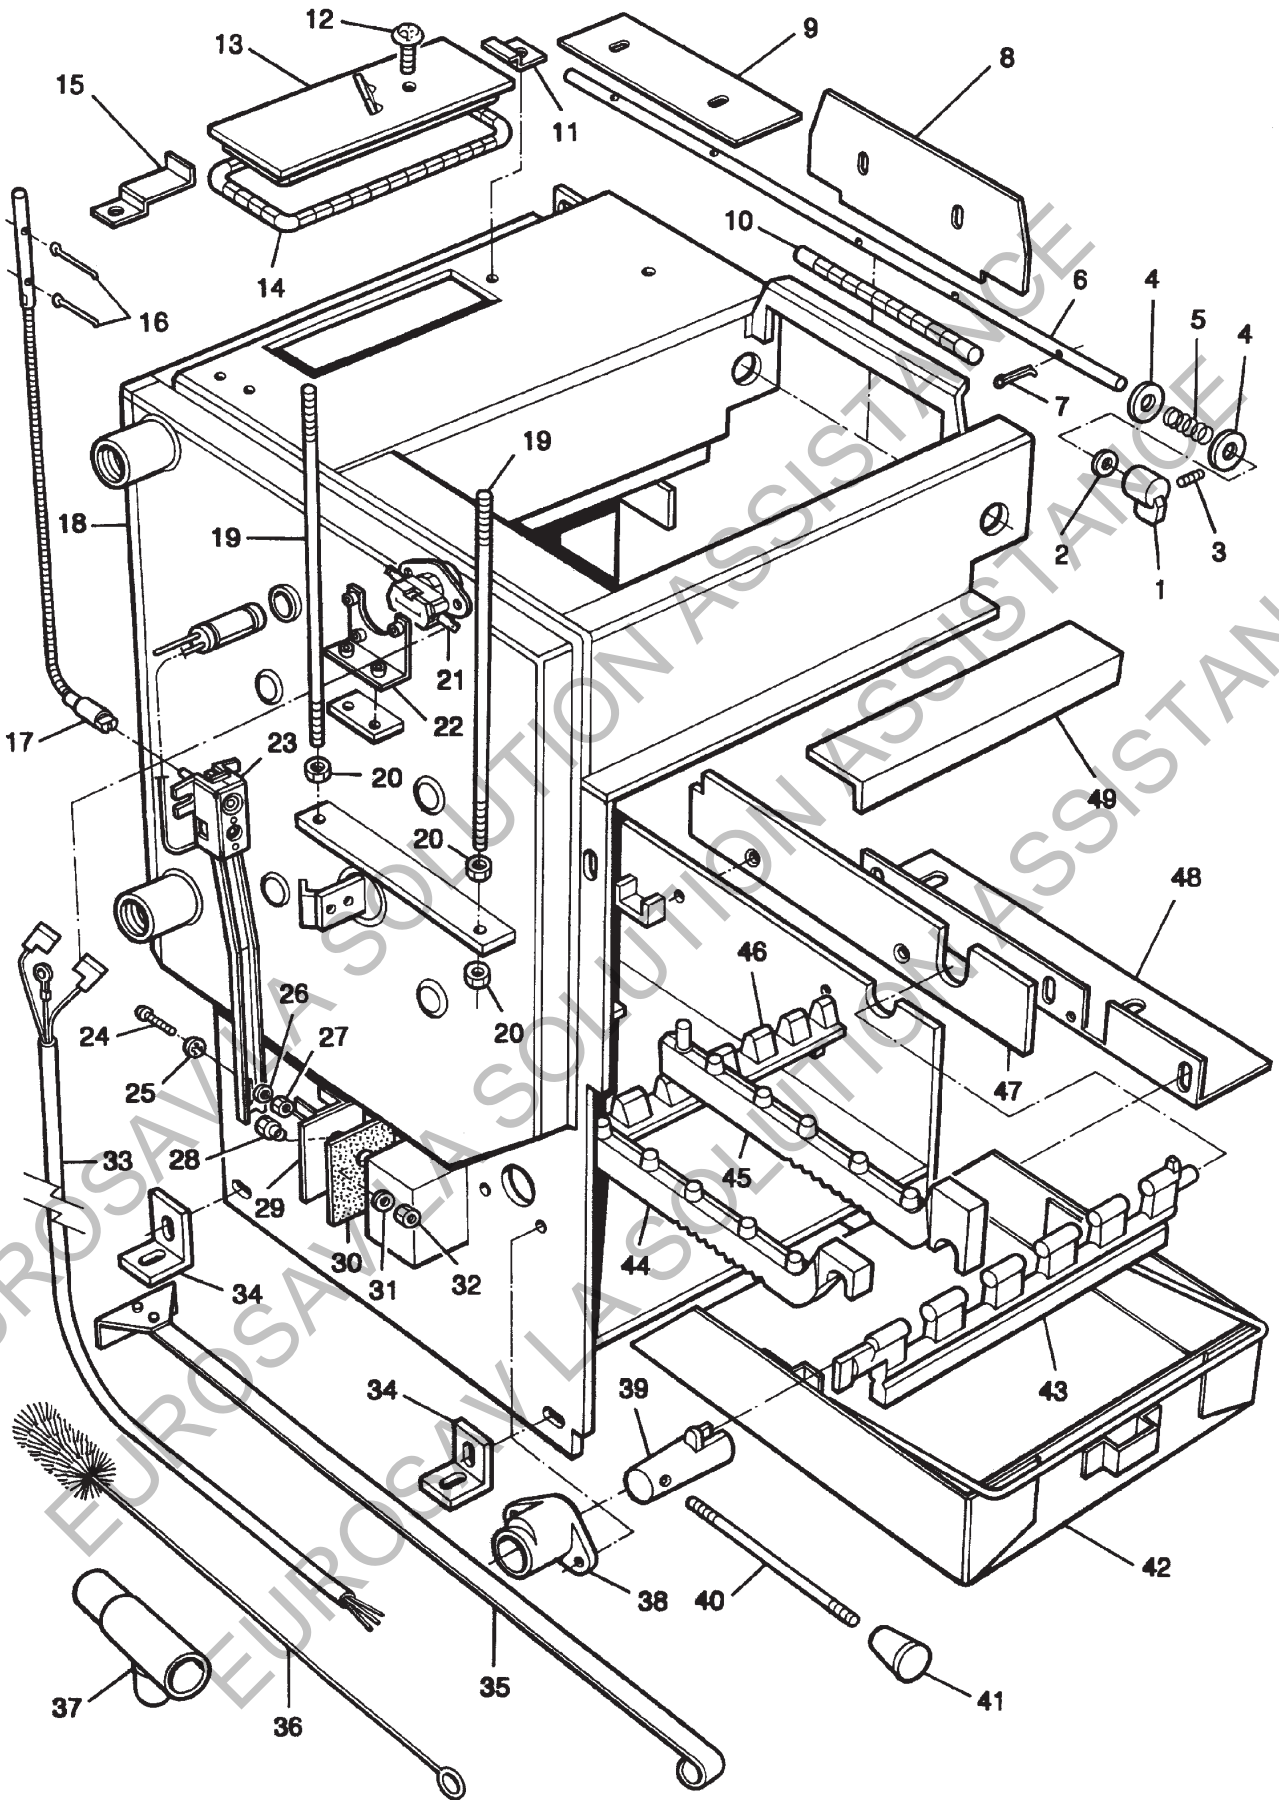

**RAYBURN  
355SFW/345W  
COOKER**

***SPARE PARTS  
MANUAL***

**RAYBURN 355SFW/345W**  
**FRONT PLATE, SIDE PLATES, BACK PLATE, BASE PLATE**

**RAYBURN 355FW/345W - TOP/BOTTOM OVEN DOORS,  
FIREDOR & ASHPIT DOOR ASSYS**

**RAYBURN 355SF/345W - BOILER, DAMPERS, THERMOSTATS, GRATE & RIDDLING ASSEMBLY**

**RAYBURN 355SFW/345W - HOB PLATE, INSULATING COVERS & FLUE CHAMBER - UP TO M04-042**

**RAYBURN 355SF/345W - HOB PLATE, INSULATING COVERS  
 & FLUE CHAMBER - FROM M04-042**

**RAYBURN 355FW/345W - HOB PROTECTOR PLATE,  
TOP OVEN & WARMING OVEN**

**RAYBURN 355SF/345W  
FIREBRICKS AND INSULATION**