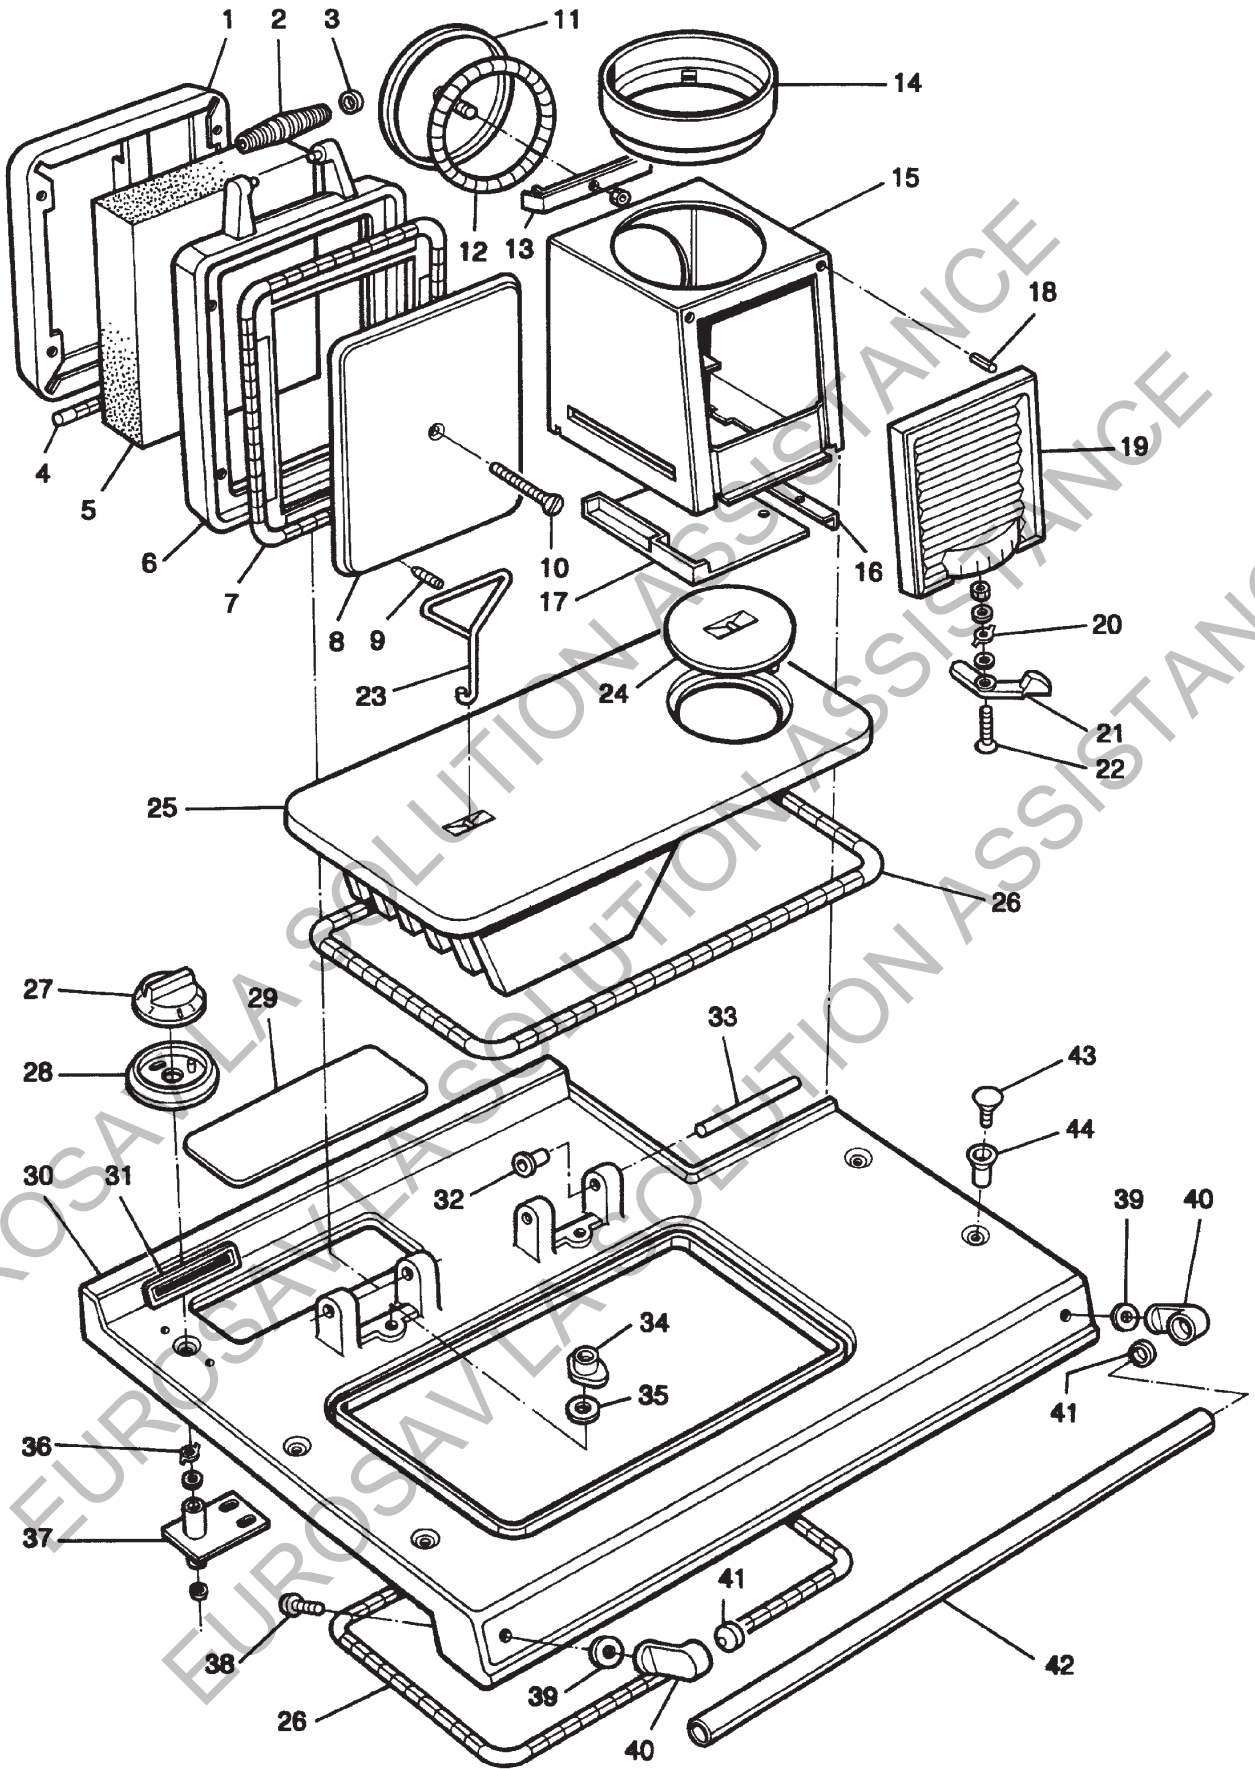

**RAYBURN  
355SFW/345W  
COOKER**

***SPARE PARTS  
MANUAL***

**RAYBURN 355SFW/345W**  
**FRONT PLATE, SIDE PLATES, BACK PLATE, BASE PLATE**

**RAYBURN 355FW/345W - TOP/BOTTOM OVEN DOORS,  
FIREDOR & ASHPIT DOOR ASSYS**

**RAYBURN 355SF/345W - BOILER, DAMPERS, THERMOSTATS, GRATE & RIDDLING ASSEMBLY**

**RAYBURN 355SFW/345W - HOB PLATE, INSULATING COVERS & FLUE CHAMBER - UP TO M04-042**

**RAYBURN 355SF/345W - HOB PLATE, INSULATING COVERS  
 & FLUE CHAMBER - FROM M04-042**

**RAYBURN 355FW/345W - HOB PROTECTOR PLATE,  
TOP OVEN & WARMING OVEN**

**RAYBURN 355SF/345W  
FIREBRICKS AND INSULATION**