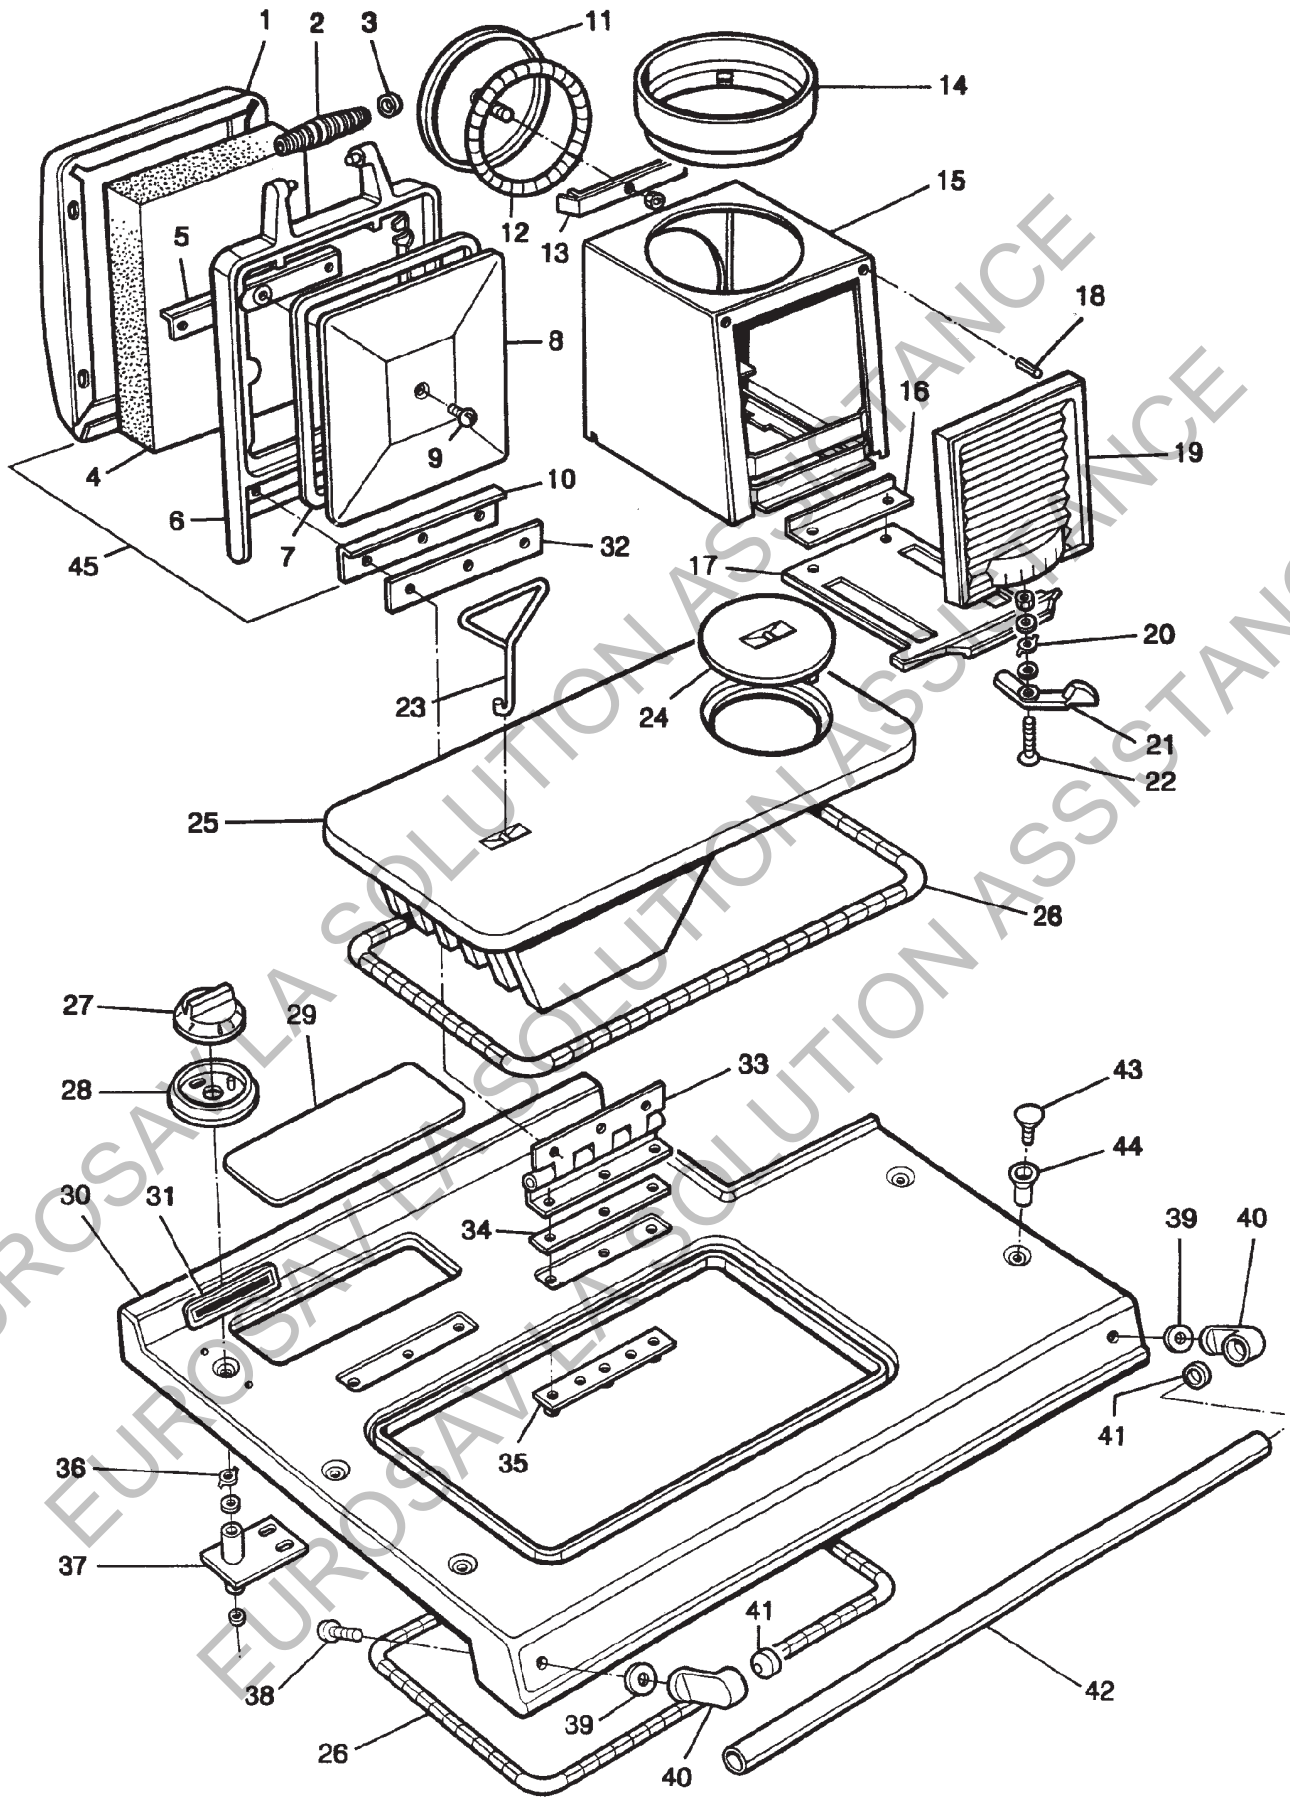

**RAYBURN  
355SFW/345W  
COOKER**

***SPARE PARTS  
MANUAL***

**RAYBURN 355SFW/345W**  
**FRONT PLATE, SIDE PLATES, BACK PLATE, BASE PLATE**

**RAYBURN 355FW/345W - TOP/BOTTOM OVEN DOORS,  
FIREDOR & ASHPIT DOOR ASSYS**

**RAYBURN 355SF/345W - BOILER, DAMPERS, THERMOSTATS, GRATE & RIDDLING ASSEMBLY**

**RAYBURN 355SFW/345W - HOB PLATE, INSULATING COVERS & FLUE CHAMBER - UP TO M04-042**

**RAYBURN 355SF/345W - HOB PLATE, INSULATING COVERS  
 & FLUE CHAMBER - FROM M04-042**

**RAYBURN 355FW/345W - HOB PROTECTOR PLATE,  
TOP OVEN & WARMING OVEN**

**RAYBURN 355SF/345W  
FIREBRICKS AND INSULATION**