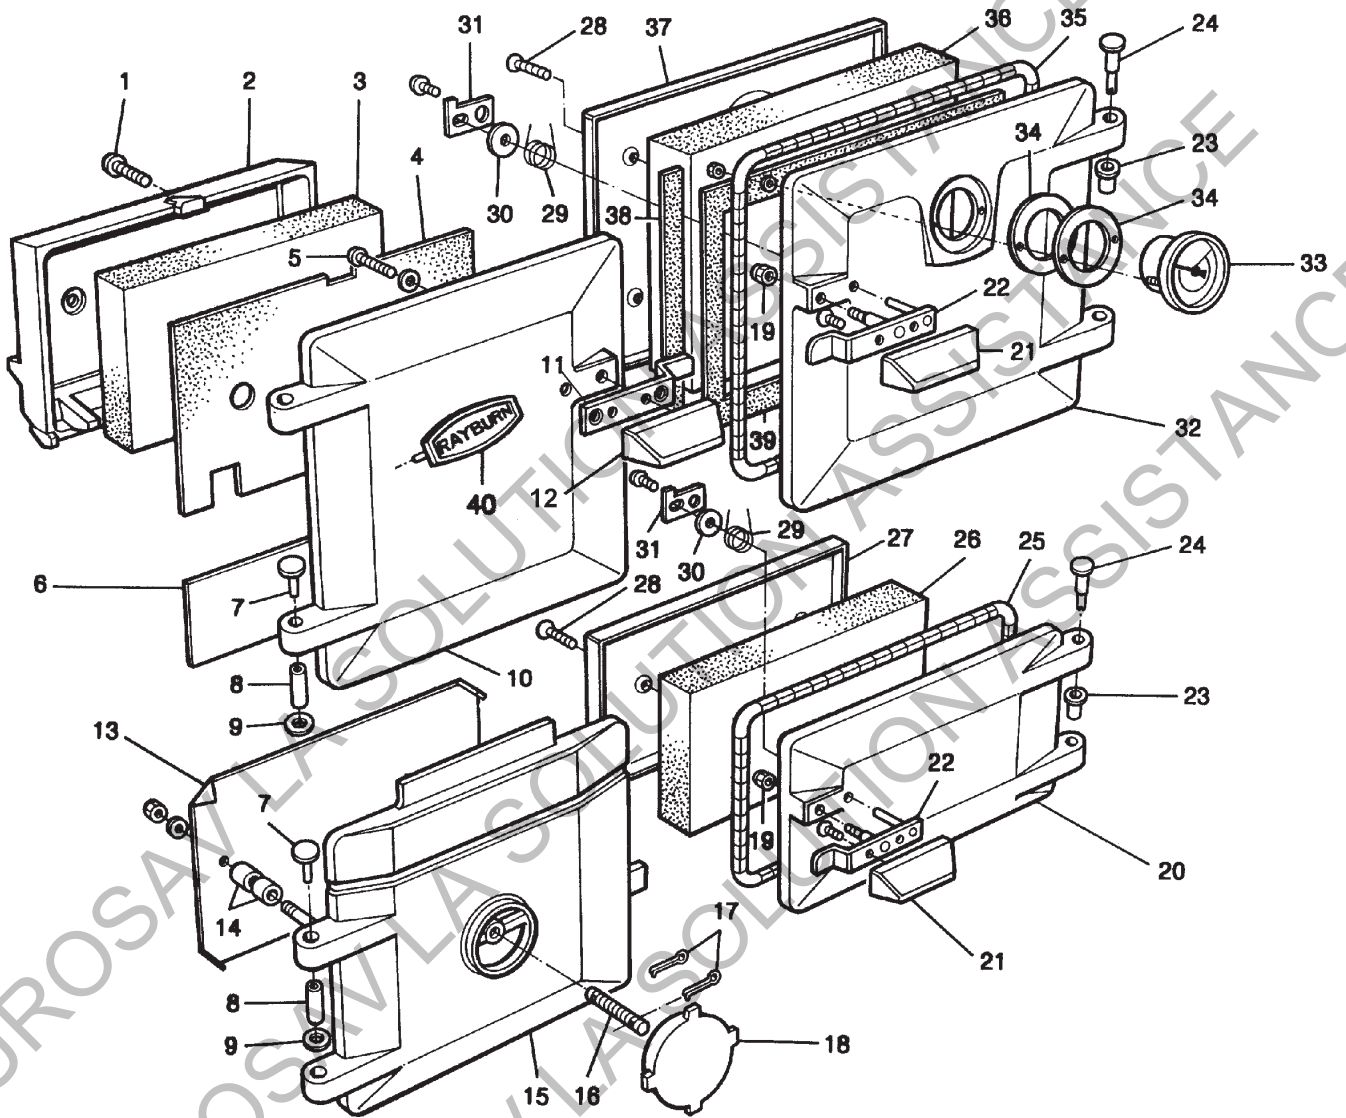

**RAYBURN  
355SFW/345W  
COOKER**

***SPARE PARTS  
MANUAL***

**RAYBURN 355SFW/345W**  
**FRONT PLATE, SIDE PLATES, BACK PLATE, BASE PLATE**

**RAYBURN 355FW/345W - TOP/BOTTOM OVEN DOORS,  
FIREDOR & ASHPIT DOOR ASSYS**

**RAYBURN 355SF/345W - BOILER, DAMPERS, THERMOSTATS, GRATE & RIDDLING ASSEMBLY**

**RAYBURN 355SFW/345W - HOB PLATE, INSULATING COVERS & FLUE CHAMBER - UP TO M04-042**

**RAYBURN 355SF/345W - HOB PLATE, INSULATING COVERS  
 & FLUE CHAMBER - FROM M04-042**

**RAYBURN 355FW/345W - HOB PROTECTOR PLATE,  
TOP OVEN & WARMING OVEN**

**RAYBURN 355SF/345W  
FIREBRICKS AND INSULATION**