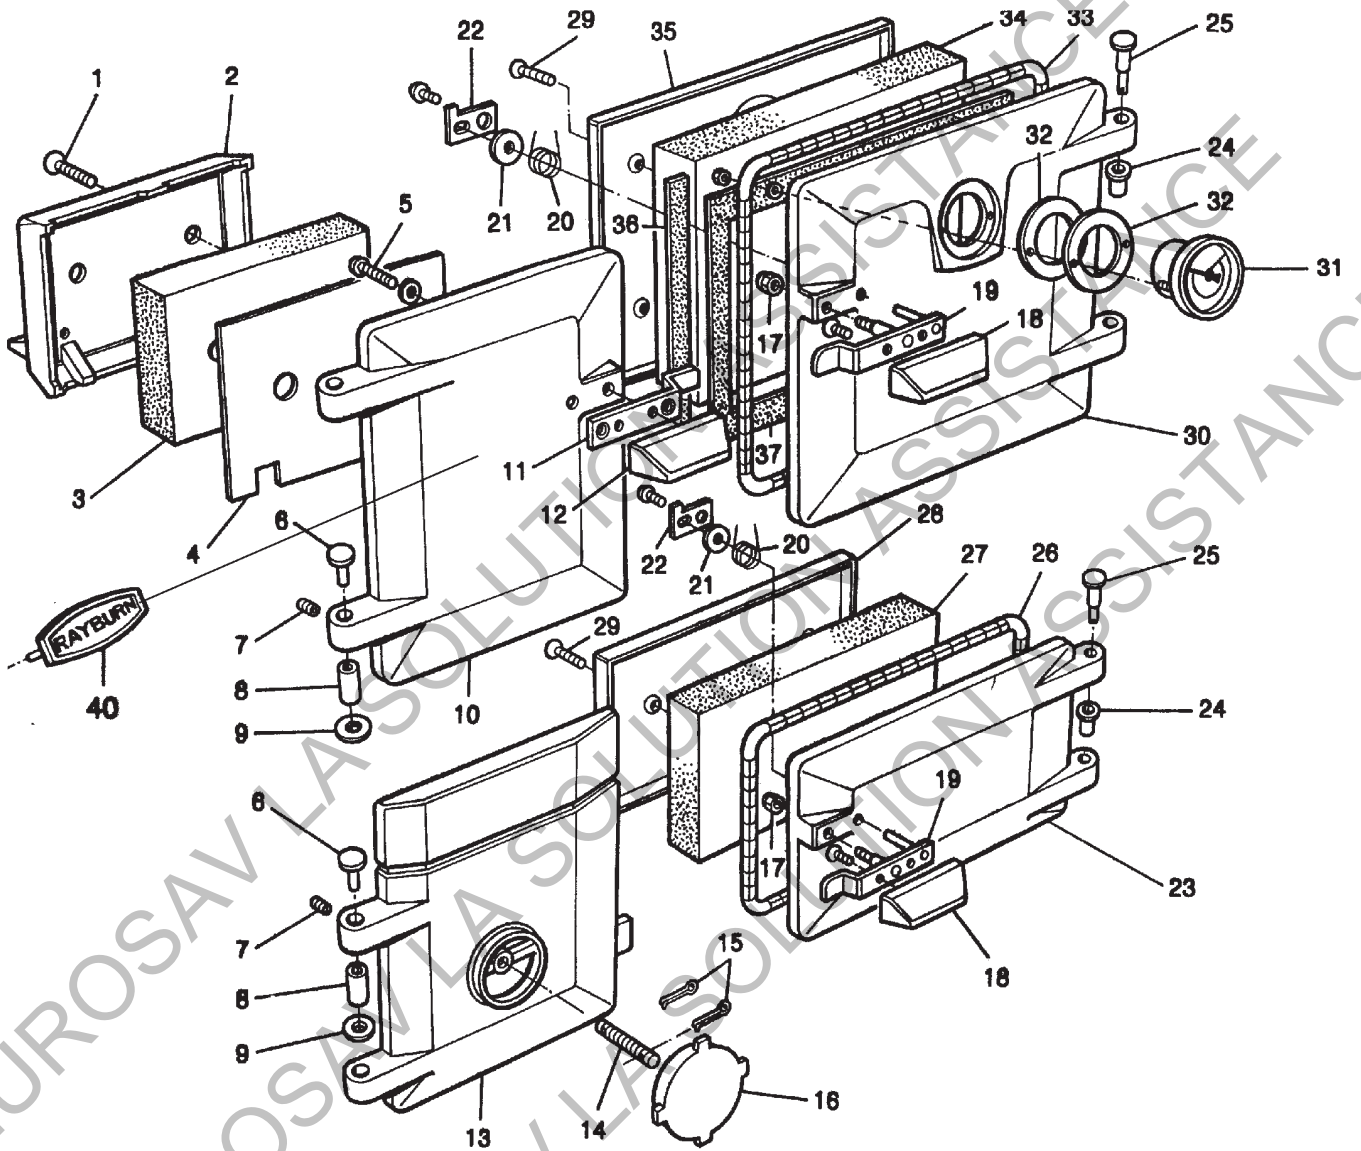

# **RAYBURN 216 SFW COOKER**

## ***SPARE PARTS MANUAL***

**LPRT 513158**

**DATE: OCTOBER 2003**

**RAYBURN 216 SFW COOKER  
TOP/BOTTOM OVEN DOORS, FIRE DOOR & ASHPIT DOOR  
ASSEMBLY**

**RAYBURN 216SFW COOKER**  
**FRONT PLATE, SIDE PLATES, BACK PLATE, BASE PLATE**

**RAYBURN 216SFW COOKER - UP TO M04-039  
HOB PLATE, INSULATING COVERS & FLUE CHAMBER**

**RAYBURN 216SFW COOKER - FROM M04-039**  
**HOB PLATE, INSULATING COVERS & FLUE CHAMBER**

**RAYBURN 216SFW COOKER  
HOB PROTECTOR PLATE, TOP OVEN & WARMING OVEN**