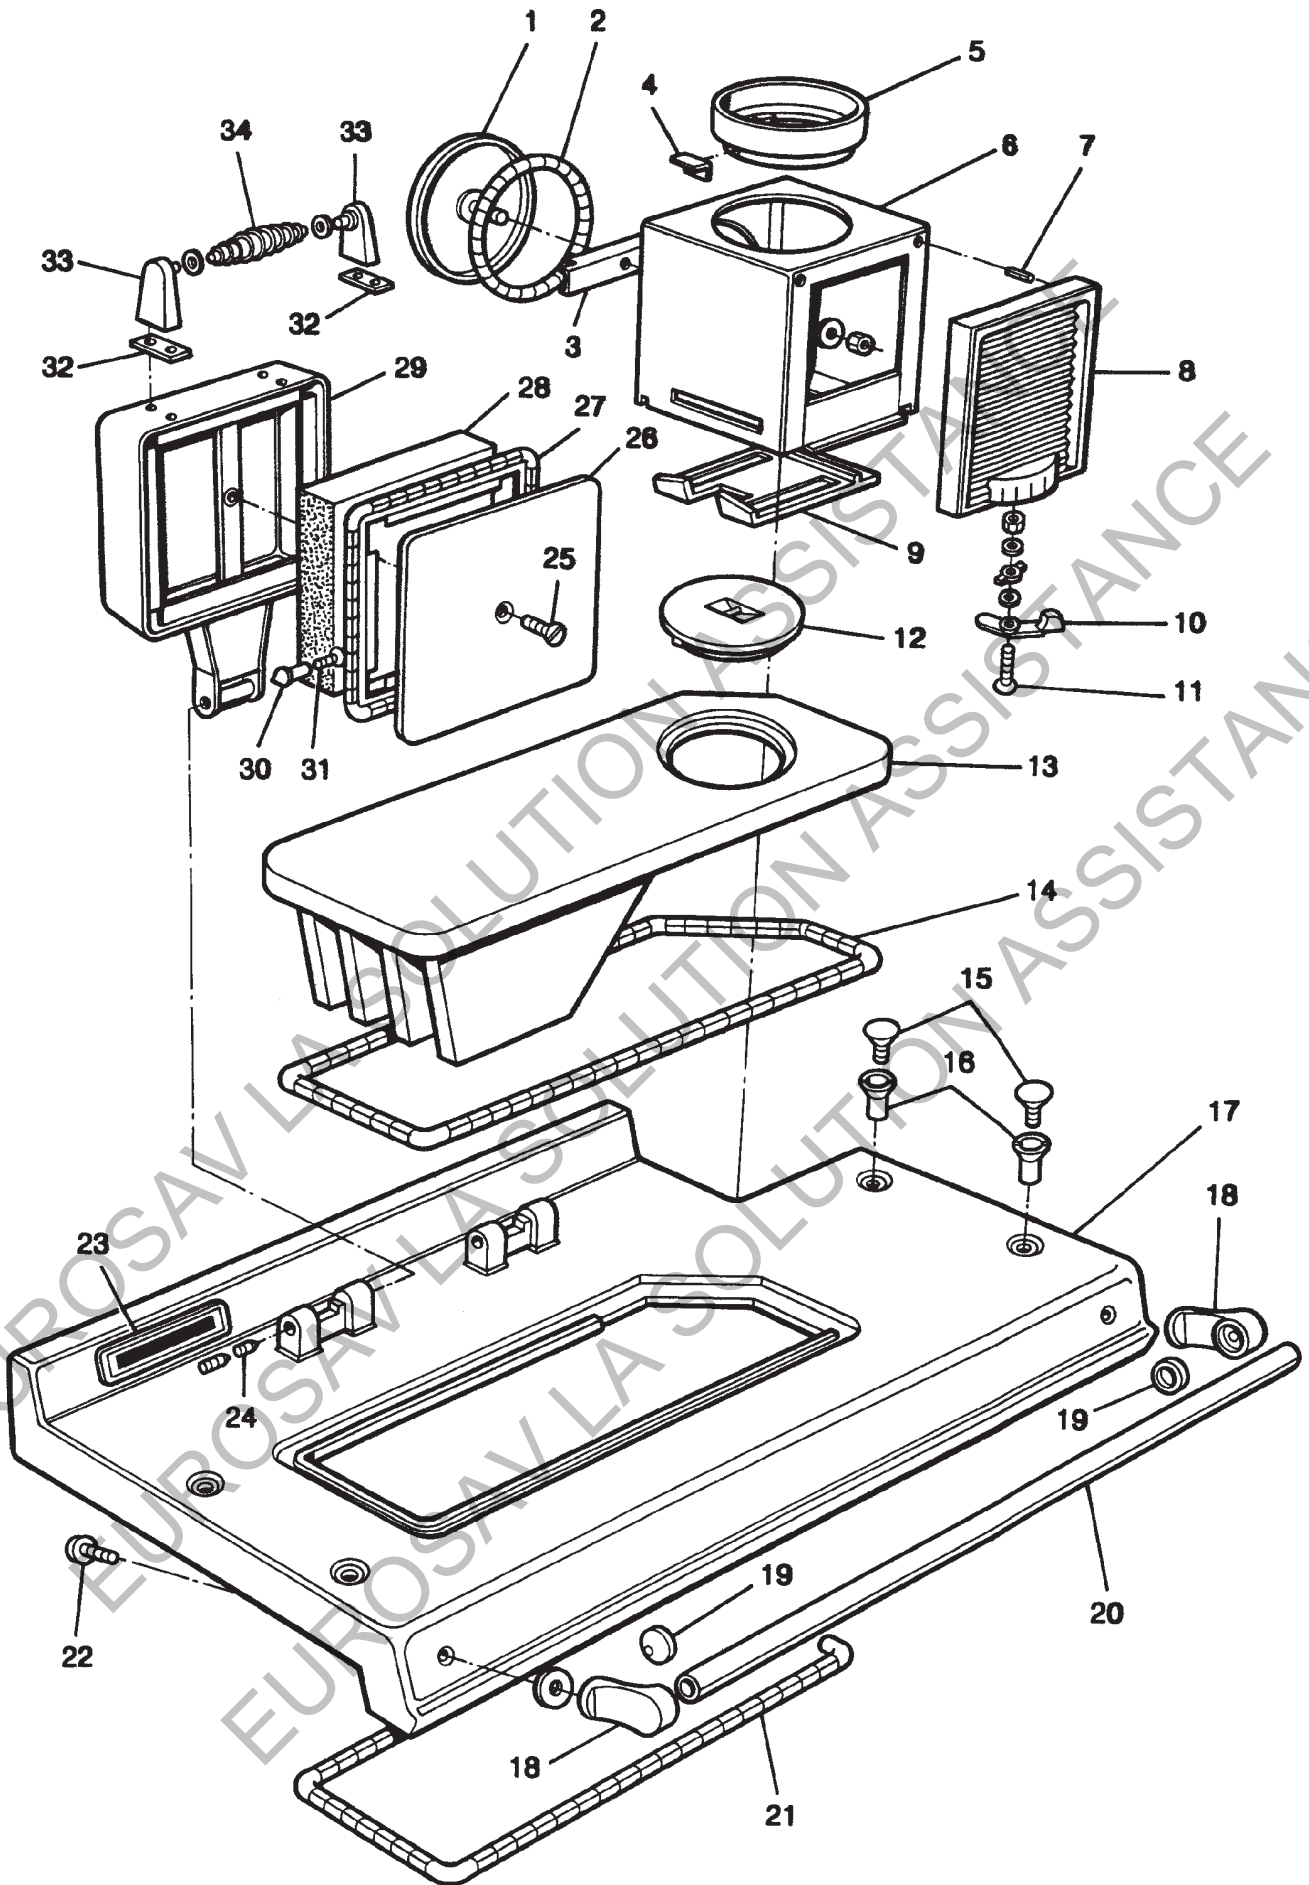

## ***SPARE PARTS MANUAL***

**LPRT 513158**

**DATE: OCTOBER 2003**

**RAYBURN 216 SFW COOKER  
TOP/BOTTOM OVEN DOORS, FIRE DOOR & ASHPIT DOOR  
ASSEMBLY**

**RAYBURN 216SFW COOKER**  
**FRONT PLATE, SIDE PLATES, BACK PLATE, BASE PLATE**

**RAYBURN 216SFW COOKER - UP TO M04-039  
HOB PLATE, INSULATING COVERS & FLUE CHAMBER**

**RAYBURN 216SFW COOKER - FROM M04-039**  
**HOB PLATE, INSULATING COVERS & FLUE CHAMBER**

**RAYBURN 216SFW COOKER  
HOB PROTECTOR PLATE, TOP OVEN & WARMING OVEN**