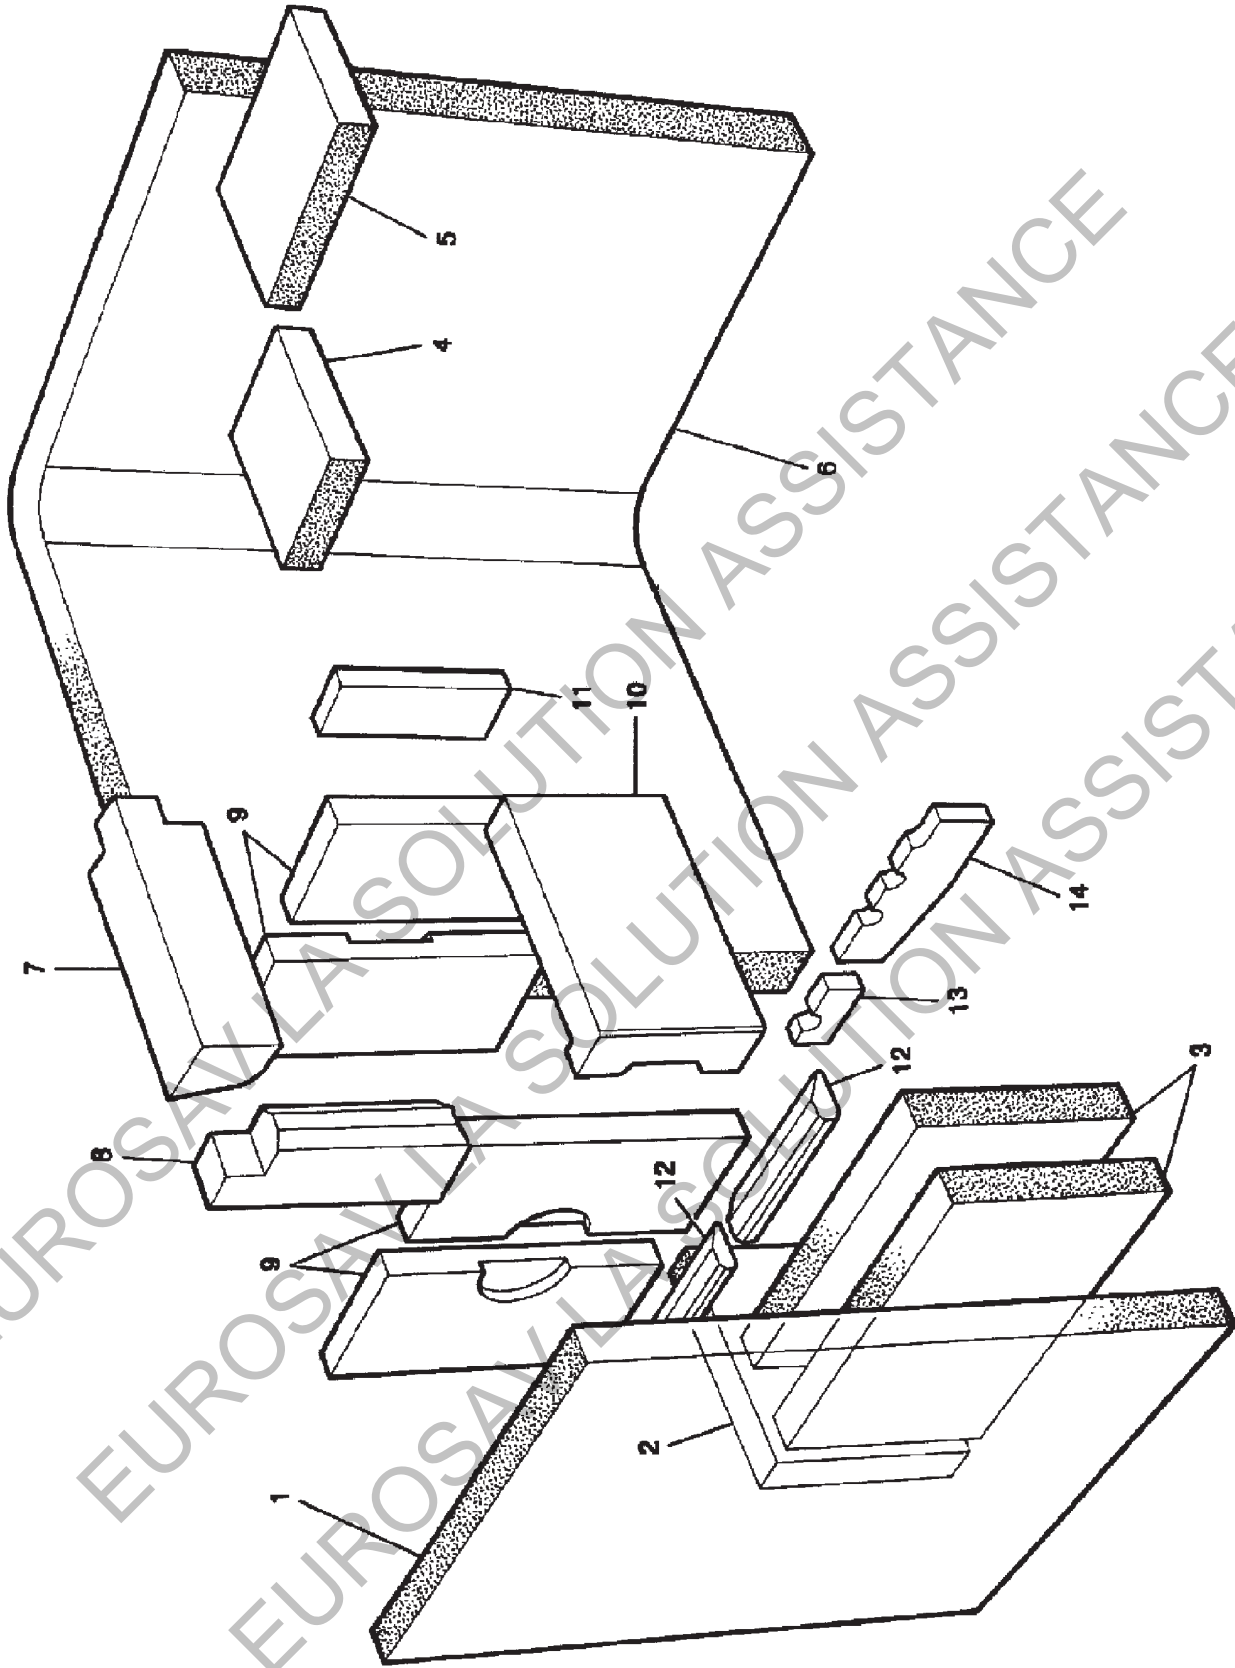

EUROSAX LA SOLUTION ASSISTANCE

**RAYBURN 216SFW
FIREBRICKS AND INSULATION**