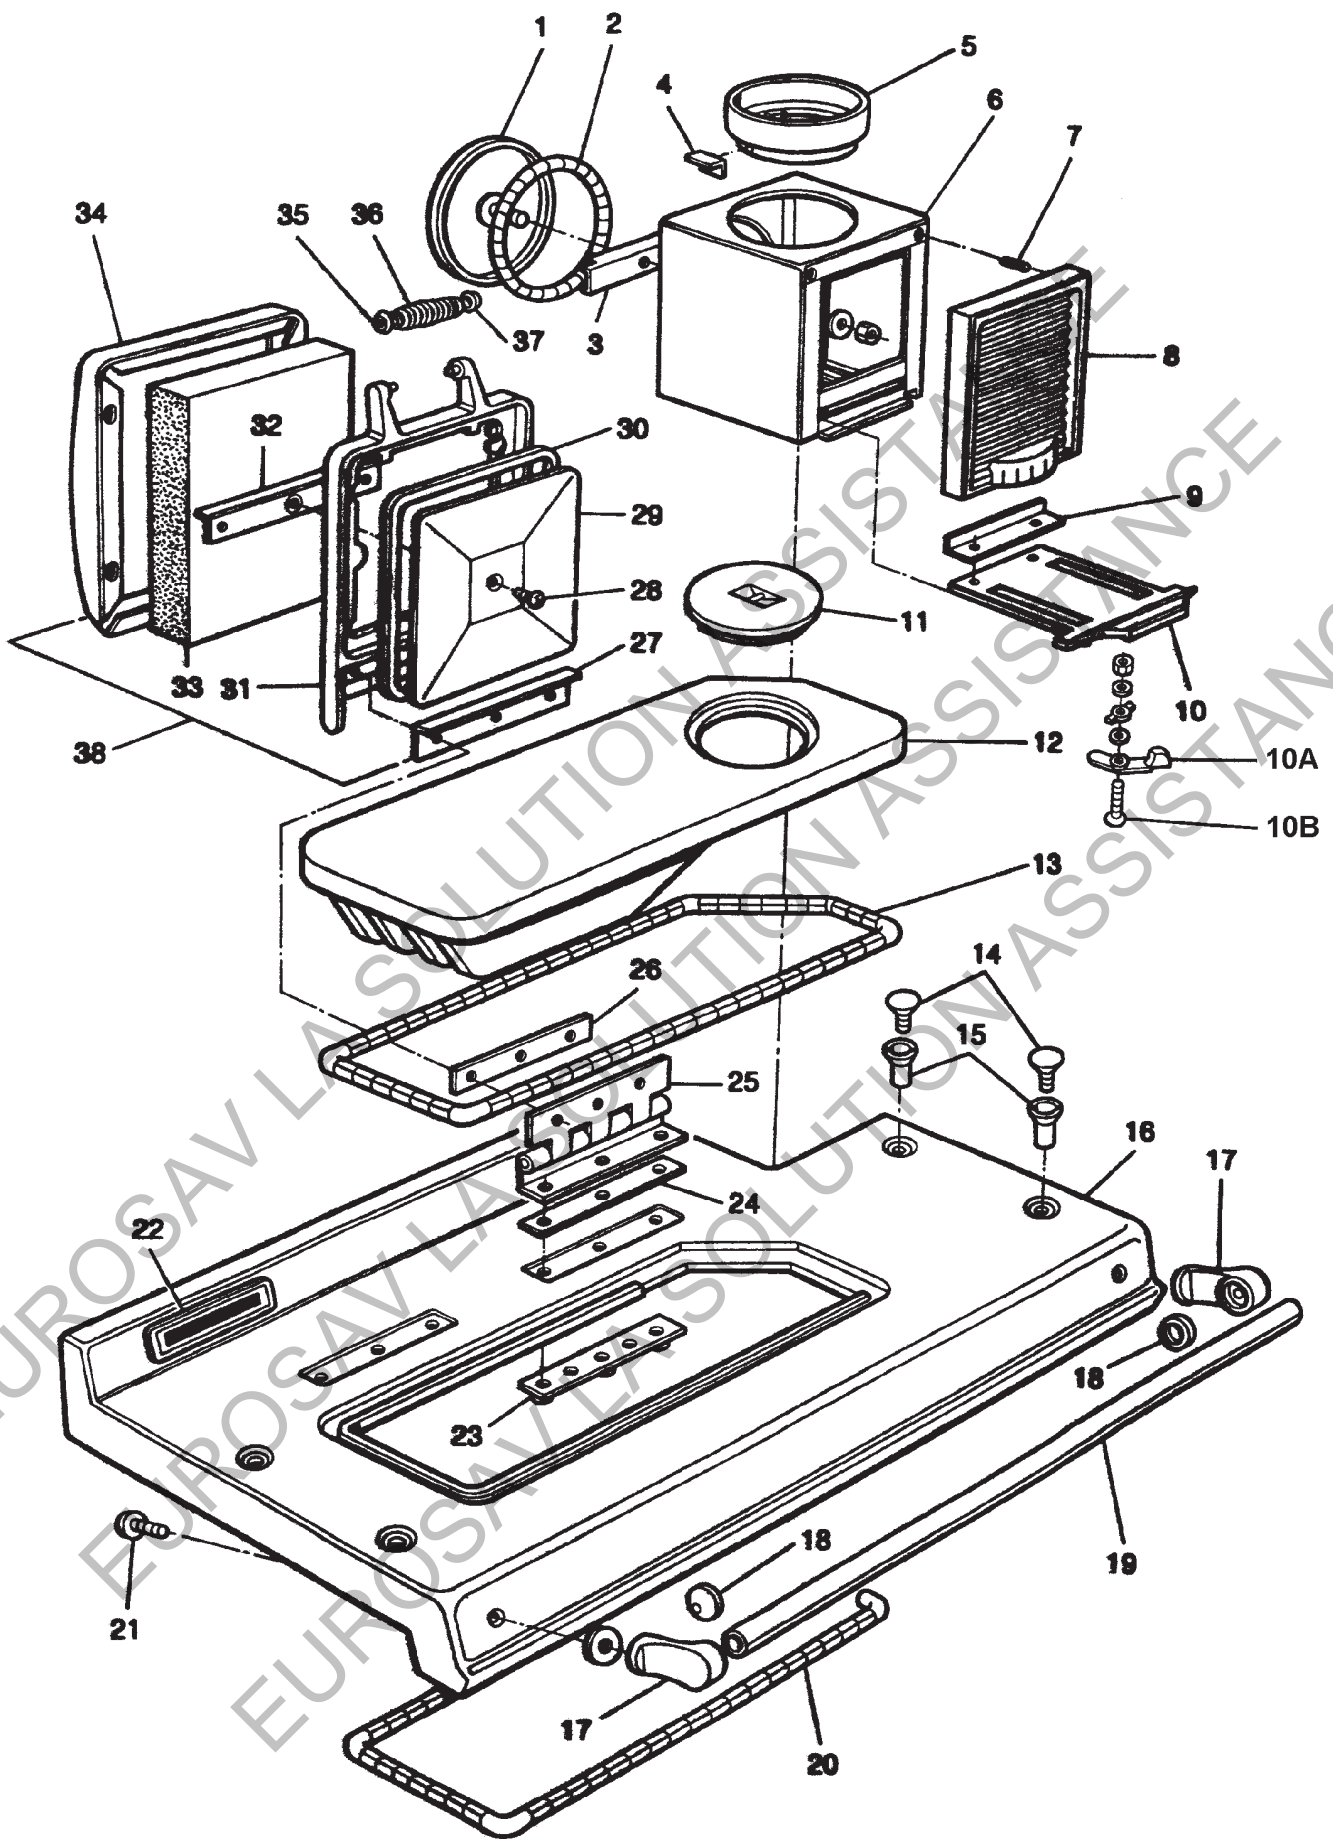

## ***SPARE PARTS MANUAL***

**LPRT 513158**

**DATE: OCTOBER 2003**

**RAYBURN 216 SFW COOKER  
TOP/BOTTOM OVEN DOORS, FIRE DOOR & ASHPIT DOOR  
ASSEMBLY**

**RAYBURN 216SFW COOKER**  
**FRONT PLATE, SIDE PLATES, BACK PLATE, BASE PLATE**

**RAYBURN 216SFW COOKER - UP TO M04-039  
HOB PLATE, INSULATING COVERS & FLUE CHAMBER**

**RAYBURN 216SFW COOKER - FROM M04-039**  
**HOB PLATE, INSULATING COVERS & FLUE CHAMBER**

**RAYBURN 216SFW COOKER  
HOB PROTECTOR PLATE, TOP OVEN & WARMING OVEN**