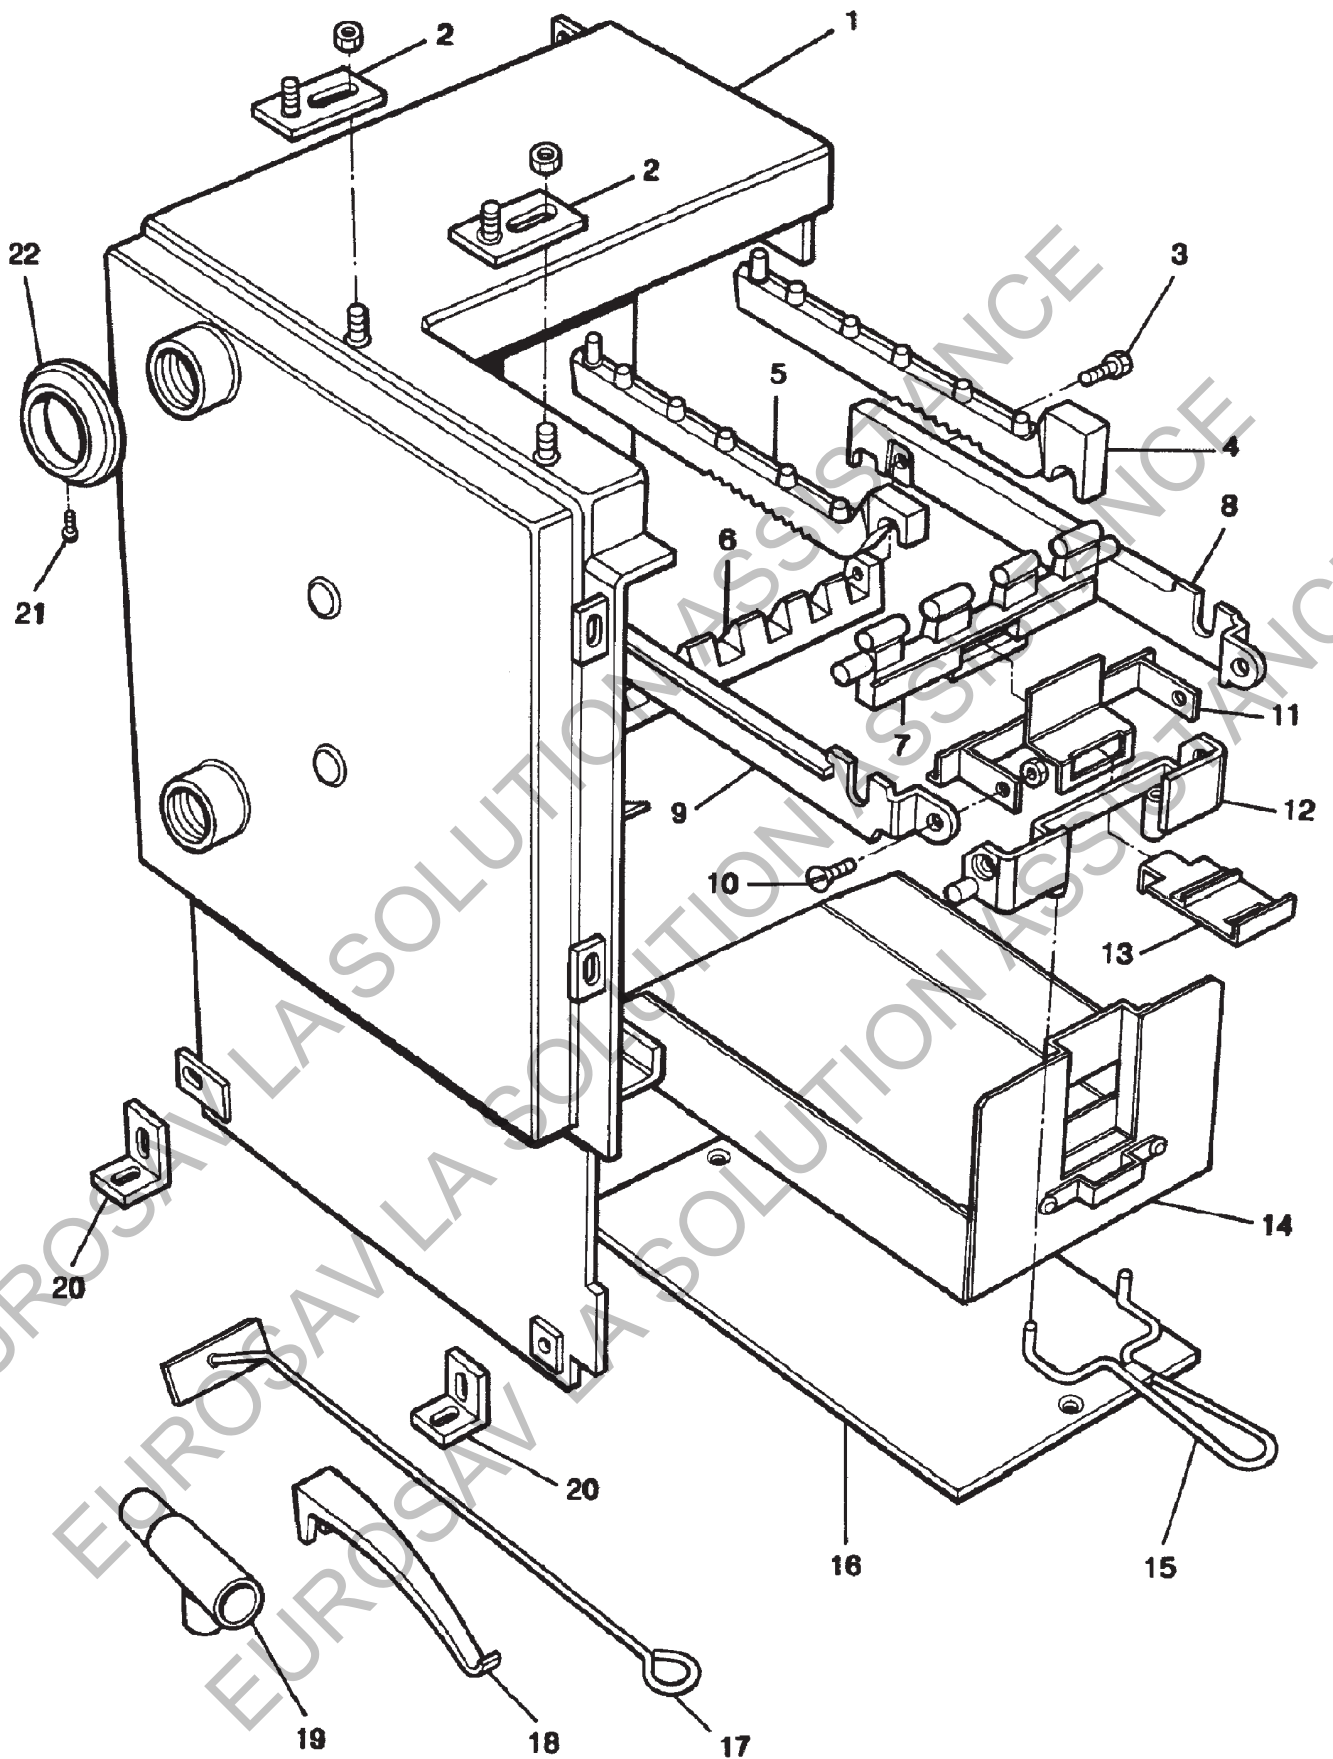

**RAYBURN 216SFw COOKER
BOILER, DAMPERS, GRATE AND RIDDLING ASSEMBLIES**