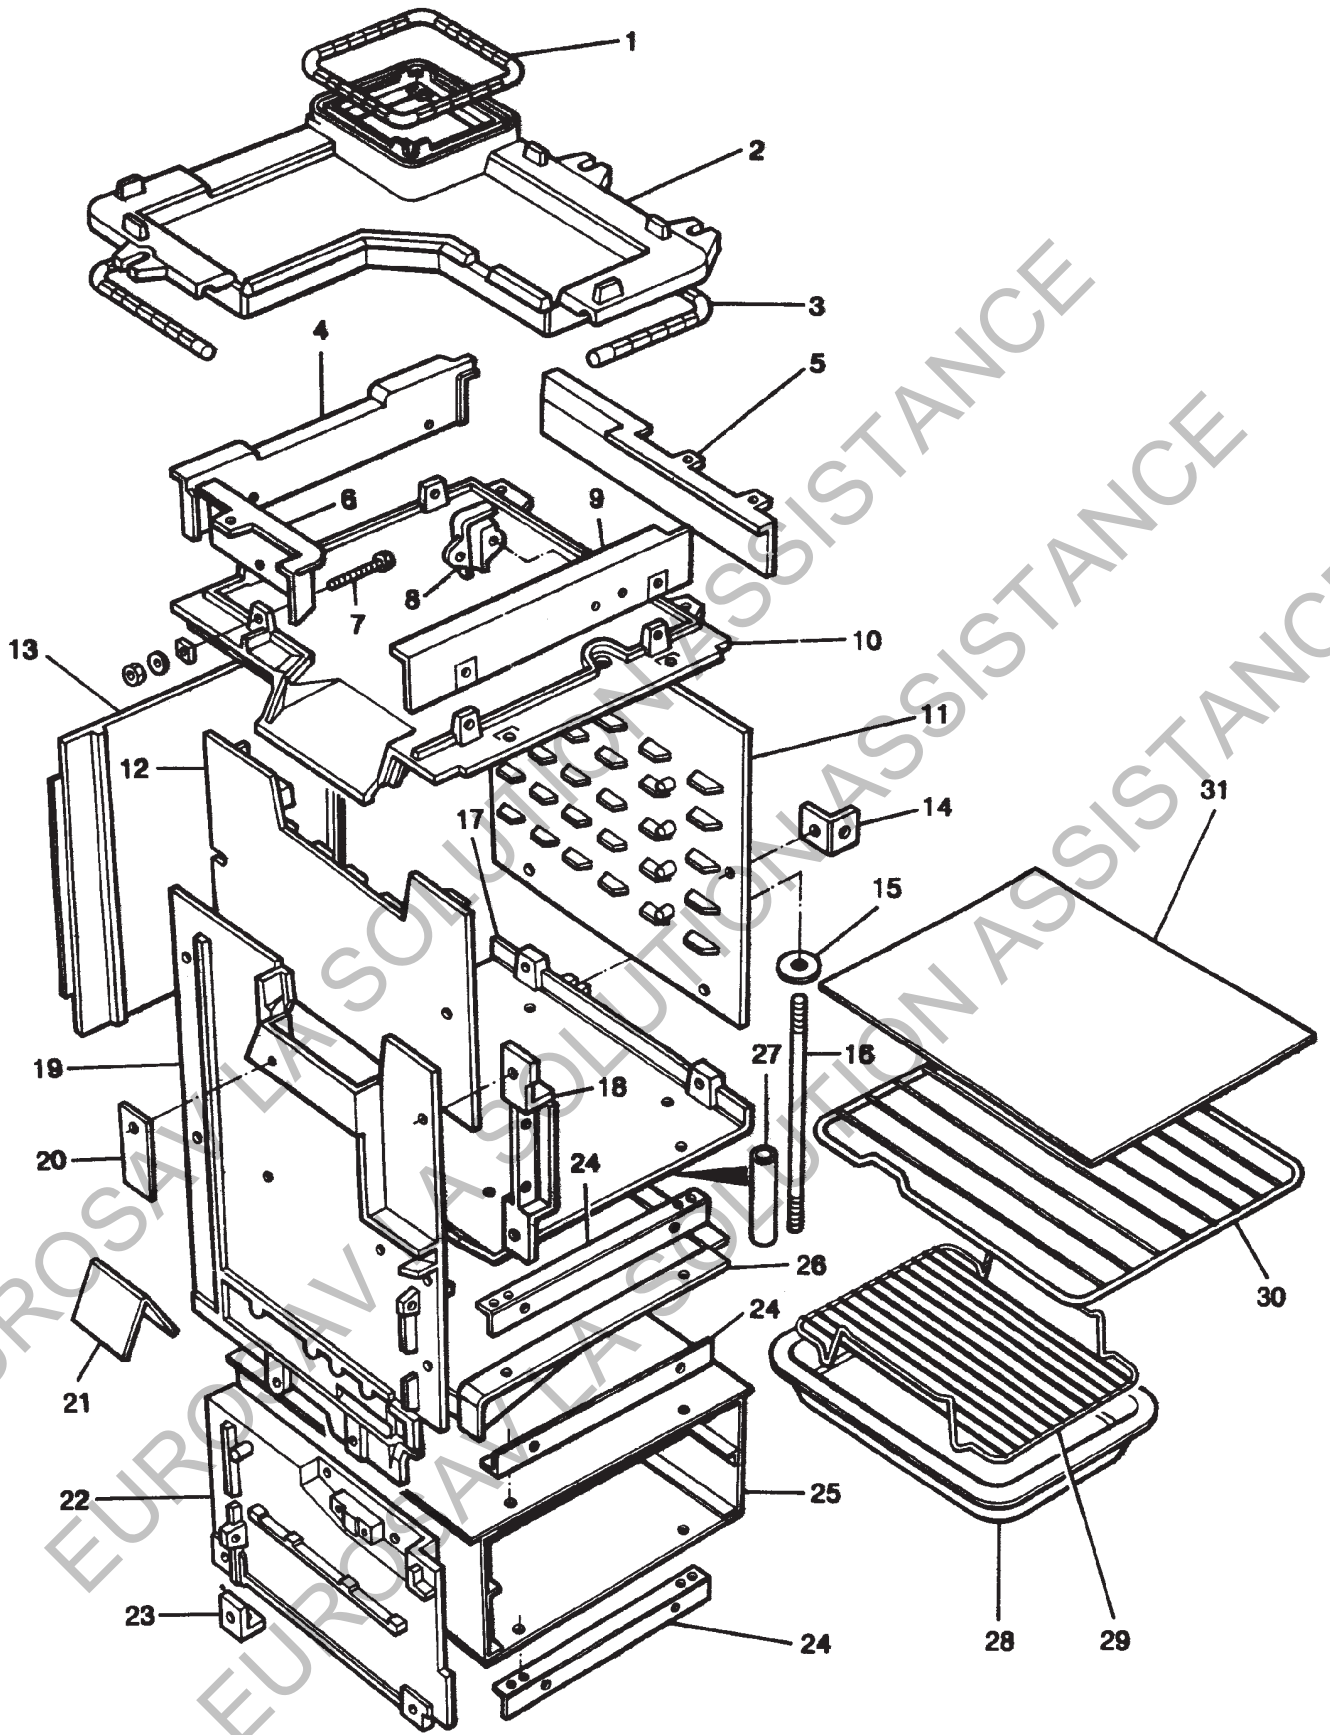

## ***SPARE PARTS MANUAL***

**LPRT 513158**

**DATE: OCTOBER 2003**

**RAYBURN 216 SFW COOKER  
TOP/BOTTOM OVEN DOORS, FIRE DOOR & ASHPIT DOOR  
ASSEMBLY**

**RAYBURN 216SFW COOKER**  
**FRONT PLATE, SIDE PLATES, BACK PLATE, BASE PLATE**

**RAYBURN 216SFW COOKER - UP TO M04-039  
HOB PLATE, INSULATING COVERS & FLUE CHAMBER**

**RAYBURN 216SFW COOKER - FROM M04-039**  
**HOB PLATE, INSULATING COVERS & FLUE CHAMBER**

**RAYBURN 216SFW COOKER  
HOB PROTECTOR PLATE, TOP OVEN & WARMING OVEN**