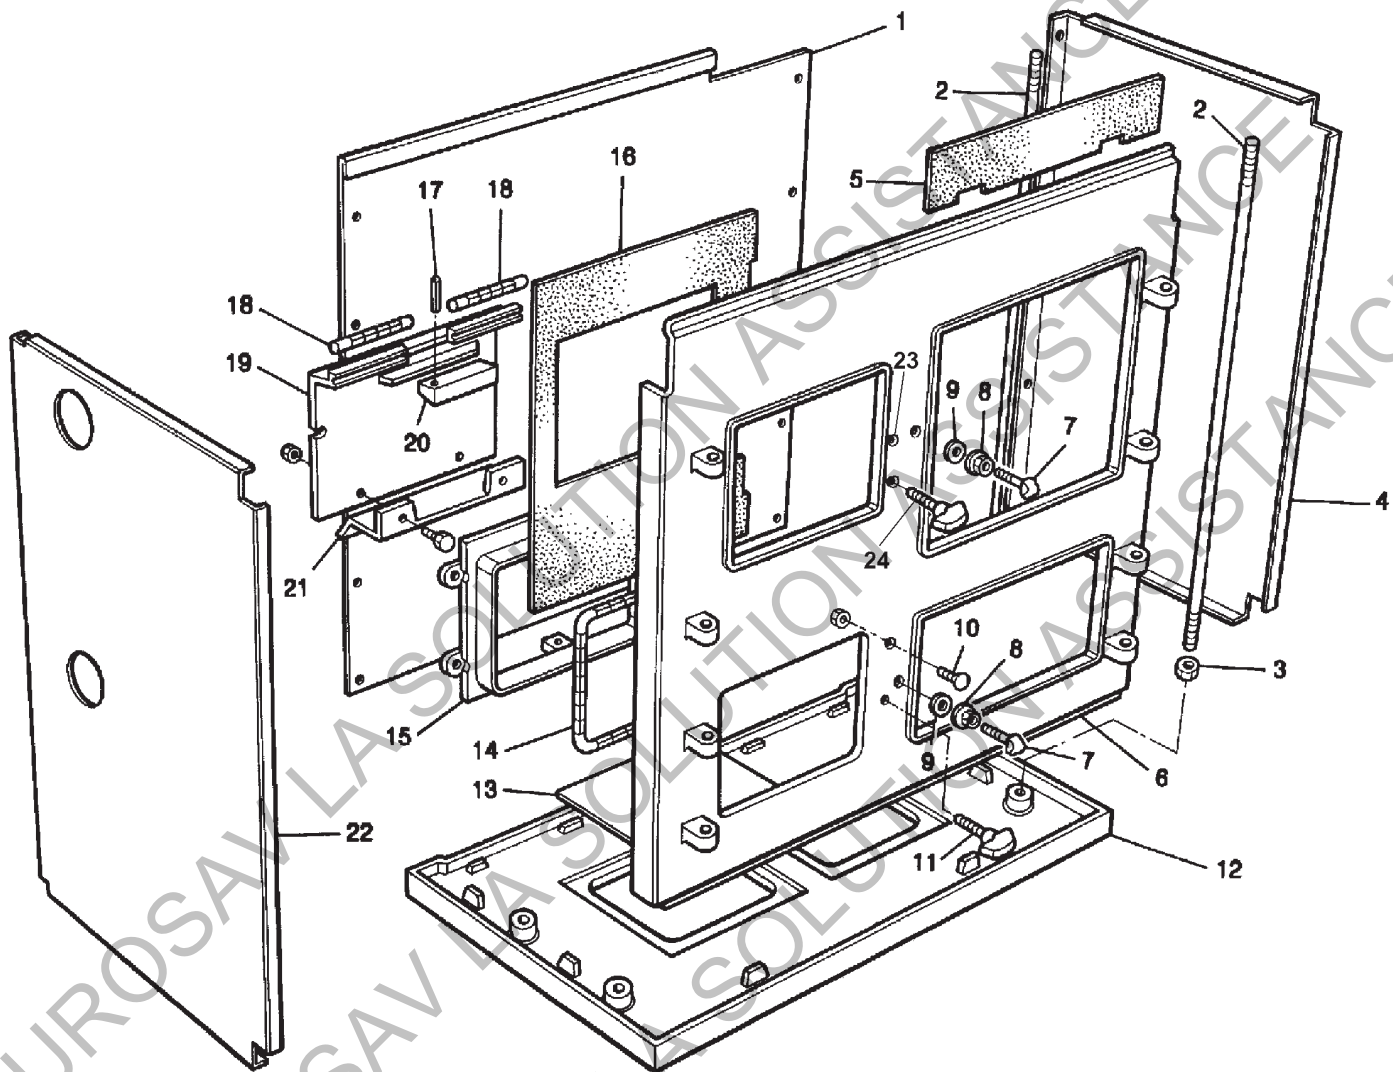

# **RAYBURN 216 SFW COOKER**

## ***SPARE PARTS MANUAL***

**LPRT 513158**

**DATE: OCTOBER 2003**

**RAYBURN 216 SFW COOKER  
TOP/BOTTOM OVEN DOORS, FIRE DOOR & ASHPIT DOOR  
ASSEMBLY**

**RAYBURN 216SFW COOKER**  
**FRONT PLATE, SIDE PLATES, BACK PLATE, BASE PLATE**

**RAYBURN 216SFW COOKER - UP TO M04-039  
HOB PLATE, INSULATING COVERS & FLUE CHAMBER**

**RAYBURN 216SFW COOKER - FROM M04-039**  
**HOB PLATE, INSULATING COVERS & FLUE CHAMBER**

**RAYBURN 216SFW COOKER  
HOB PROTECTOR PLATE, TOP OVEN & WARMING OVEN**