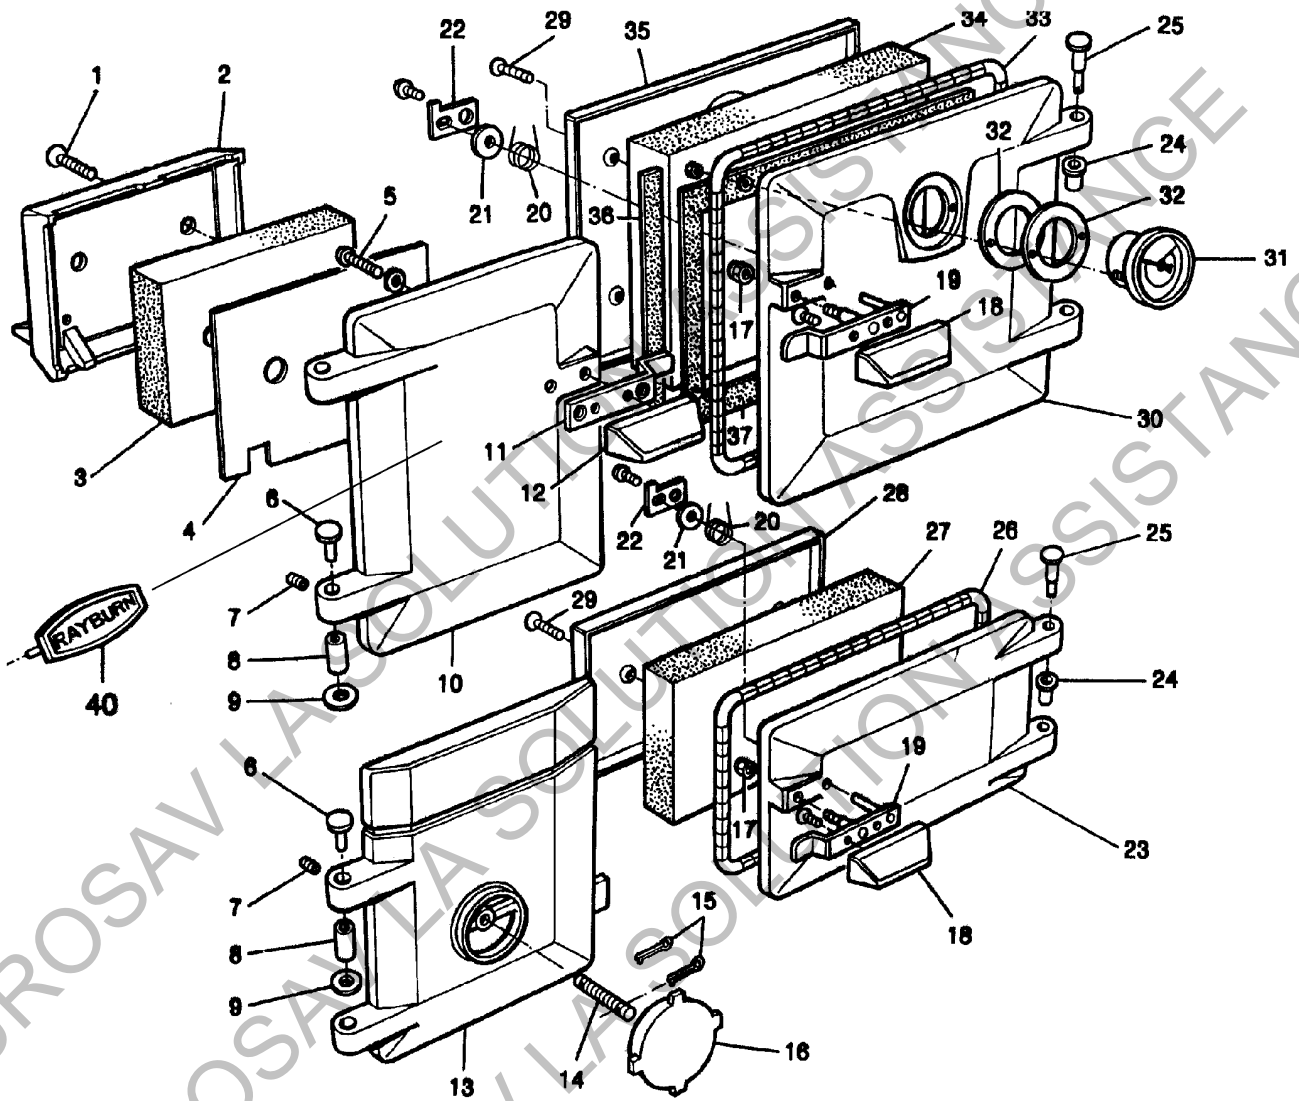

**RAYBURN  
200SFW/212SFW  
COOKER**

***SPARE PARTS  
MANUAL***

**LPRT 513157**

**DATE: OCTOBER 2003**

**RAYBURN 200SFW/212SFW COOKER  
TOP/BOTTOM OVEN DOORS, FIRE DOOR & ASHPIT DOOR  
ASSEMBLIES**

**RAYBURN 200SFW/212SFW COOKER - UP TO M04-039  
HOB PLATE, INSULATING COVERS & FLUE CHAMBER**

**RAYBURN 200SFW/212SFW COOKER - FROM M04-039  
HOB PLATE, INSULATING COVERS & FLUE CHAMBER**

**RAYBURN 200SFW/212SFW COOKER  
FRONT PLATE, BACK & SIDE PLATE, BASE PLATE**

**RAYBURN 200SFW/212SFW COOKER  
BOILER, ASHPIT**

**RAYBURN 200/SFW/212SFW COOKER  
HOB PROTECTOR PLATE, TOP & WARMING PLATE**

**RAYBURN 200SFW/212SFW COOKER  
INSULATION & FIREBRICKS**