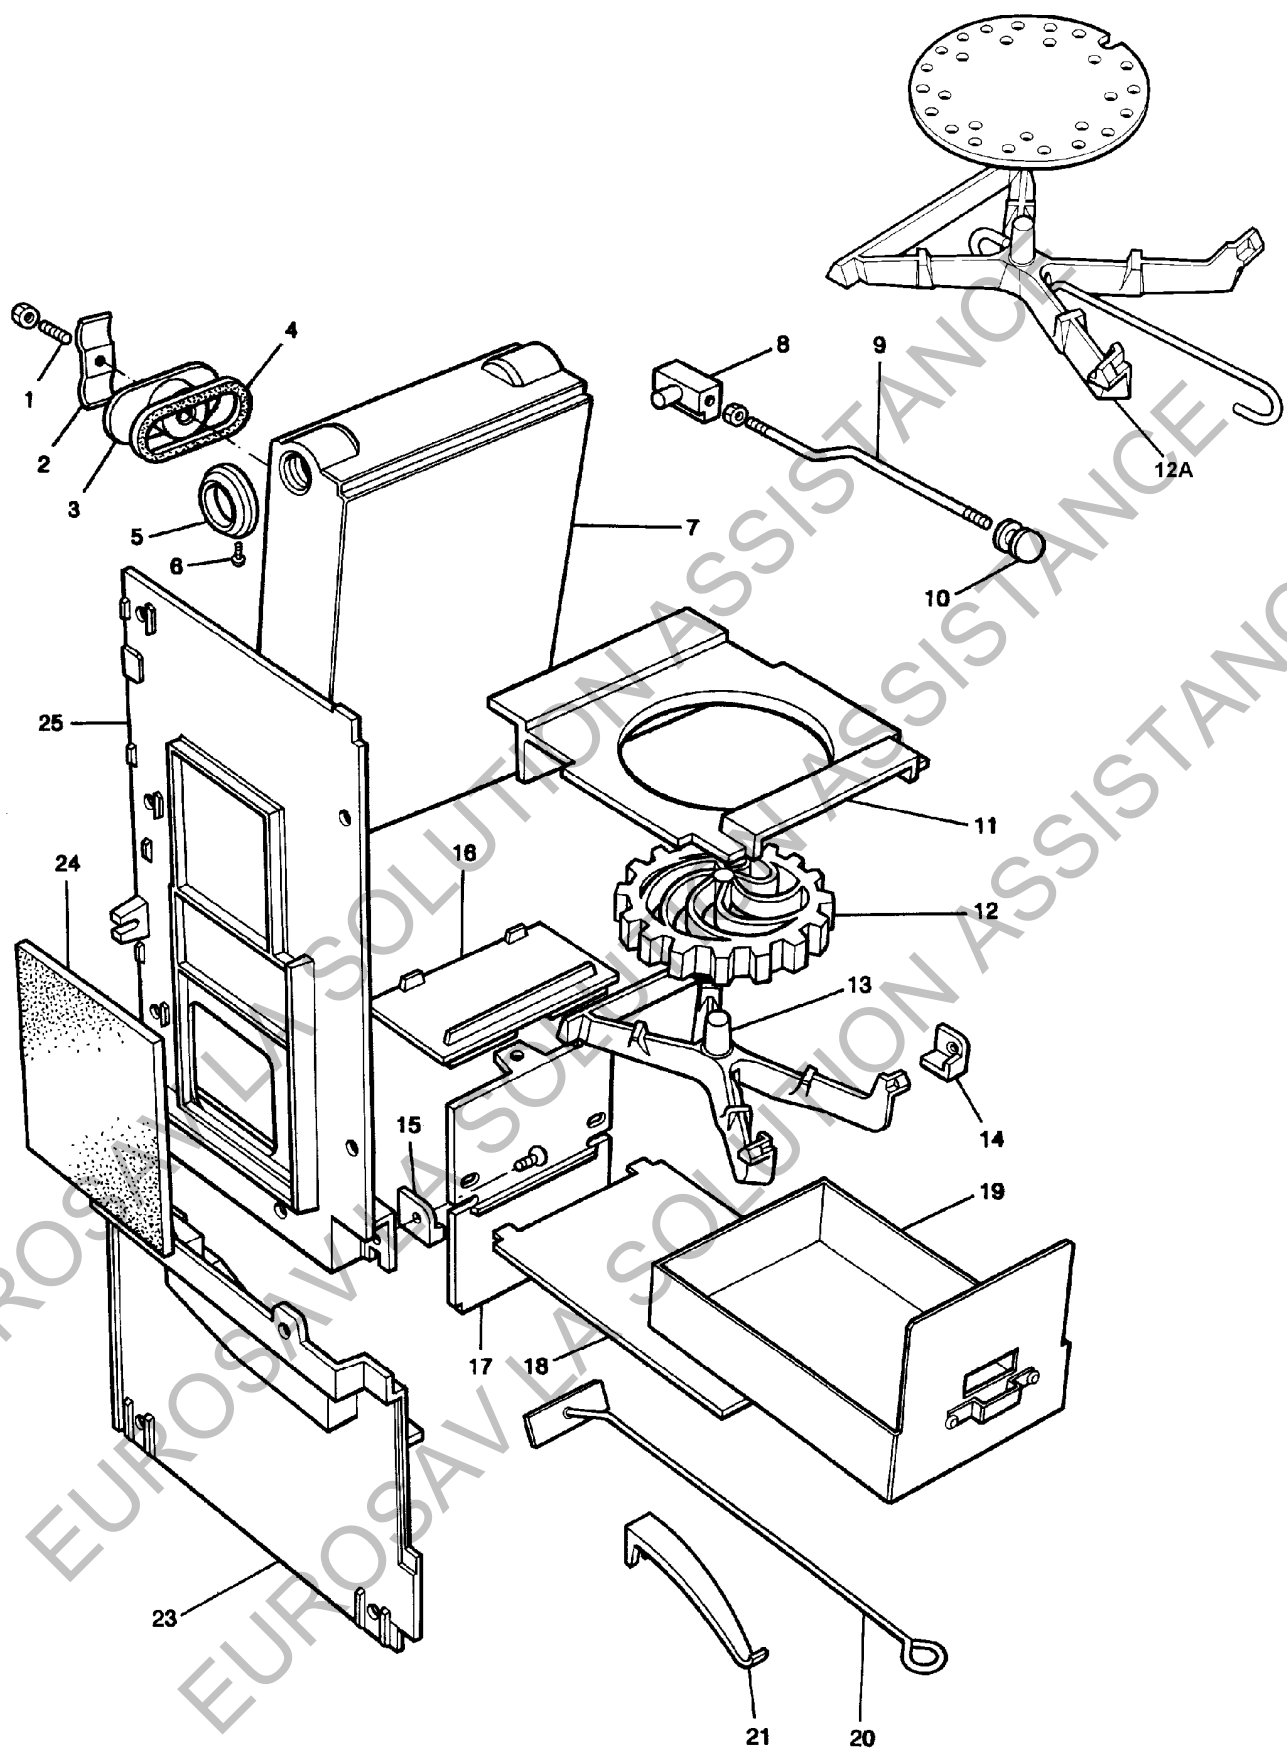

**RAYBURN  
200SFW/212SFW  
COOKER**

***SPARE PARTS  
MANUAL***

**LPRT 513157**

**DATE: OCTOBER 2003**

**RAYBURN 200SFW/212SFW COOKER  
TOP/BOTTOM OVEN DOORS, FIRE DOOR & ASHPIT DOOR  
ASSEMBLIES**

**RAYBURN 200SFW/212SFW COOKER - UP TO M04-039  
HOB PLATE, INSULATING COVERS & FLUE CHAMBER**

**RAYBURN 200SFW/212SFW COOKER - FROM M04-039  
HOB PLATE, INSULATING COVERS & FLUE CHAMBER**

**RAYBURN 200SFW/212SFW COOKER  
FRONT PLATE, BACK & SIDE PLATE, BASE PLATE**

**RAYBURN 200SFW/212SFW COOKER  
BOILER, ASHPIT**

**RAYBURN 200/SFW/212SFW COOKER  
HOB PROTECTOR PLATE, TOP & WARMING PLATE**

**RAYBURN 200SFW/212SFW COOKER  
INSULATION & FIREBRICKS**