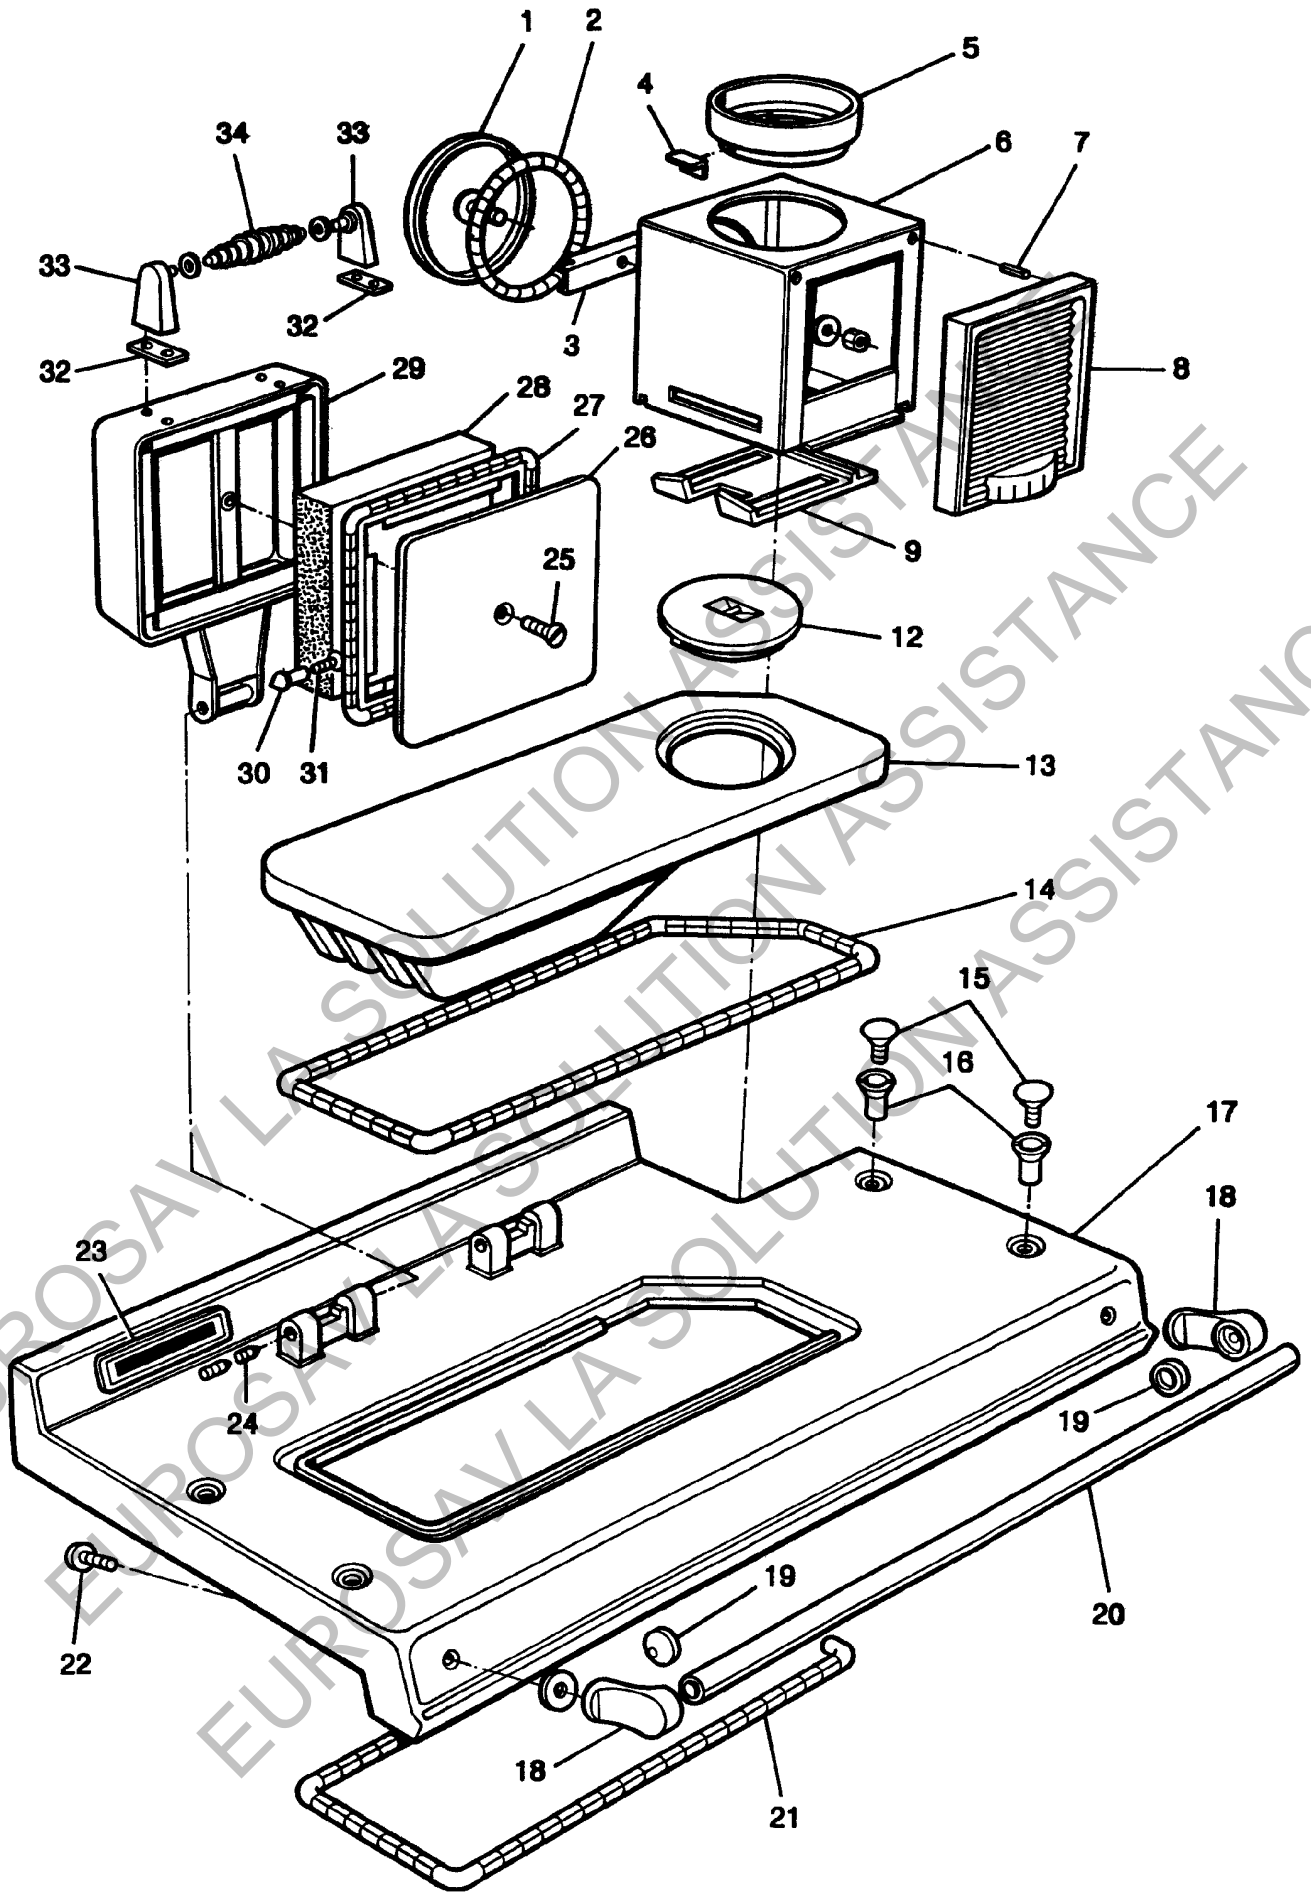

**RAYBURN  
200SFW/212SFW  
COOKER**

***SPARE PARTS  
MANUAL***

**LPRT 513157**

**DATE: OCTOBER 2003**

**RAYBURN 200SFW/212SFW COOKER  
TOP/BOTTOM OVEN DOORS, FIRE DOOR & ASHPIT DOOR  
ASSEMBLIES**

**RAYBURN 200SFW/212SFW COOKER - UP TO M04-039  
HOB PLATE, INSULATING COVERS & FLUE CHAMBER**

**RAYBURN 200SFW/212SFW COOKER - FROM M04-039  
HOB PLATE, INSULATING COVERS & FLUE CHAMBER**

**RAYBURN 200SFW/212SFW COOKER  
FRONT PLATE, BACK & SIDE PLATE, BASE PLATE**

**RAYBURN 200SFW/212SFW COOKER  
BOILER, ASHPIT**

**RAYBURN 200/SFW/212SFW COOKER  
HOB PROTECTOR PLATE, TOP & WARMING PLATE**

**RAYBURN 200SFW/212SFW COOKER  
INSULATION & FIREBRICKS**