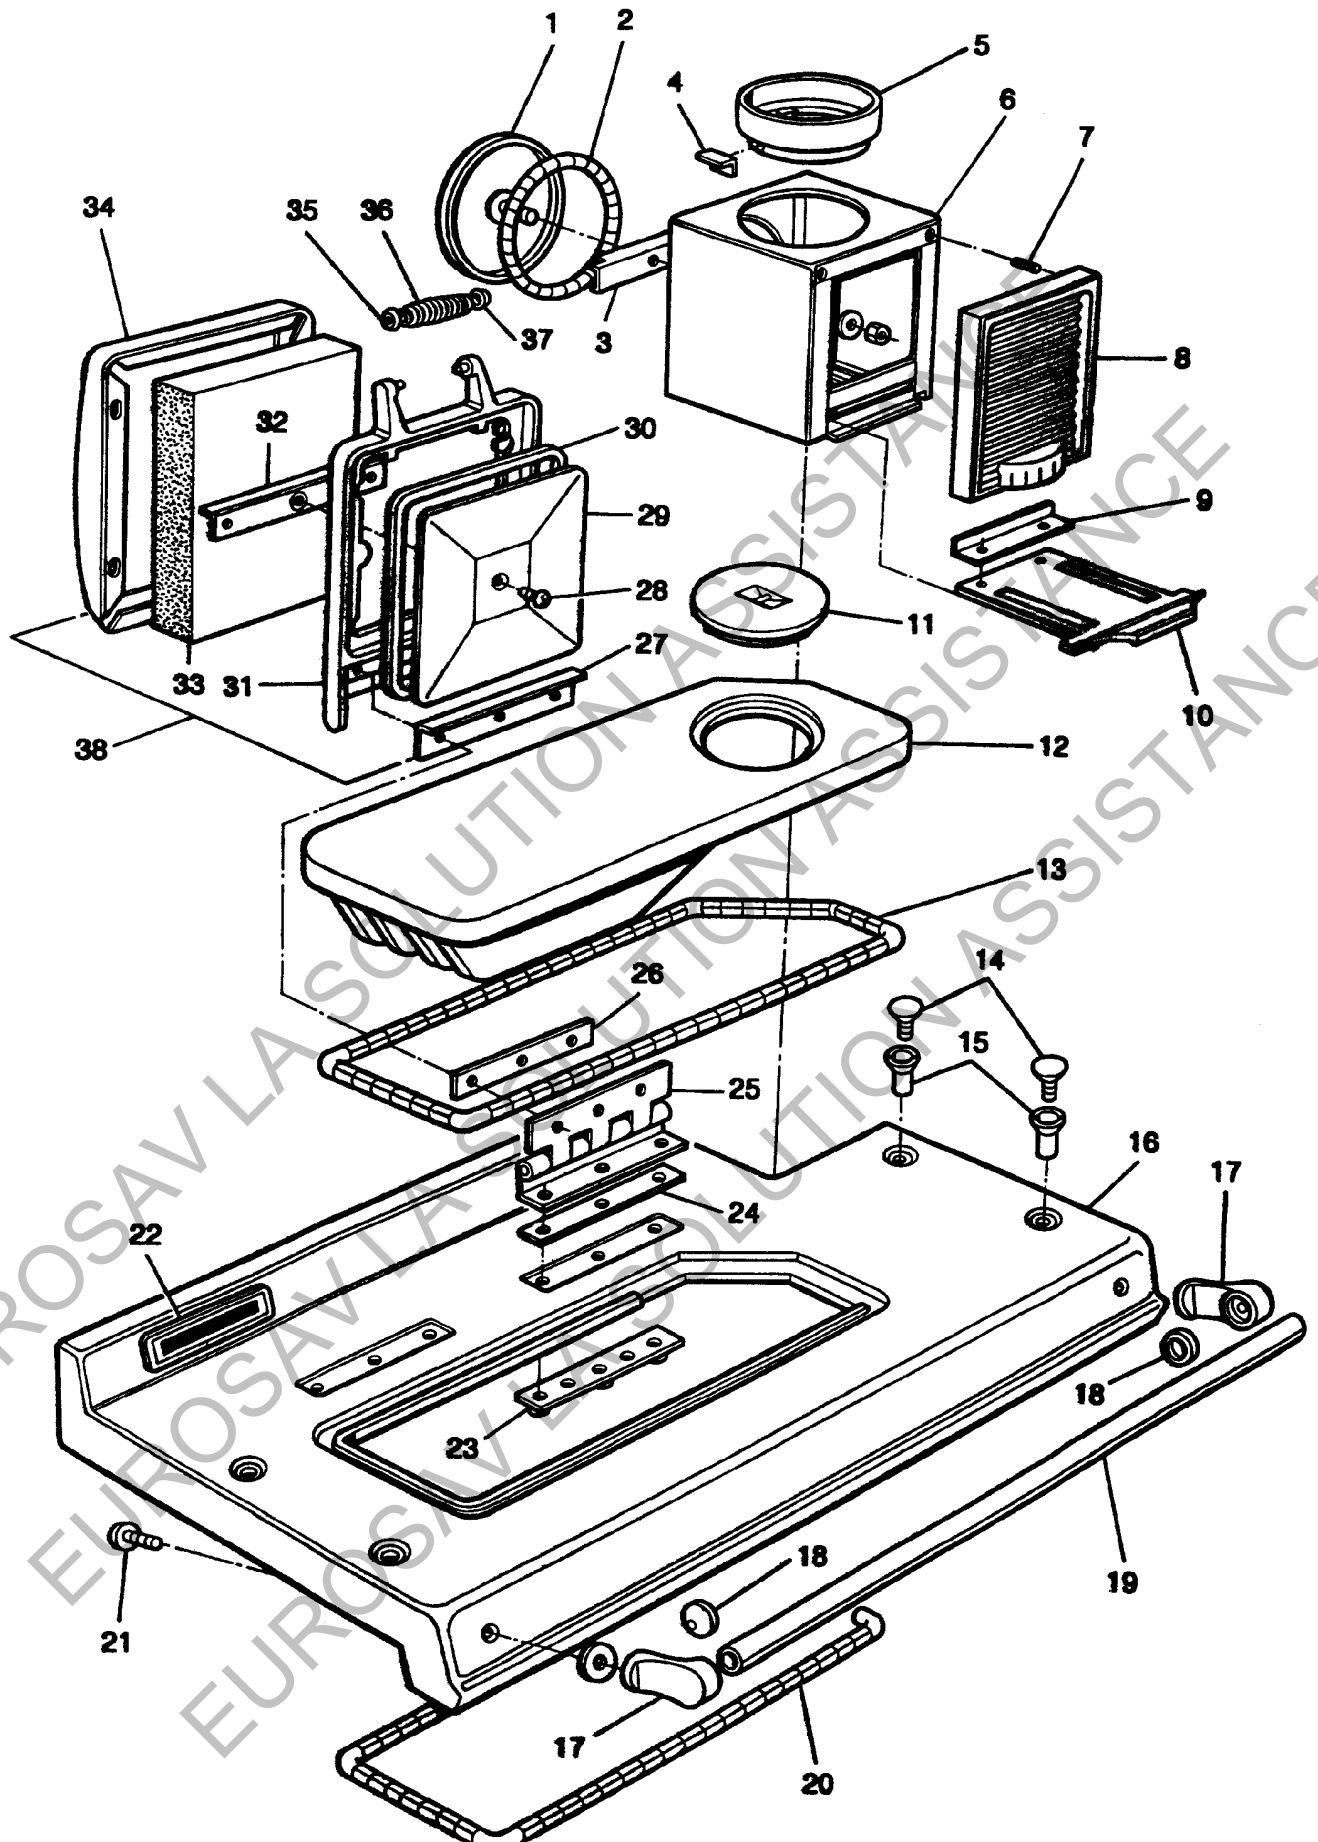

**RAYBURN  
200SFW/212SFW  
COOKER**

***SPARE PARTS  
MANUAL***

**LPRT 513157**

**DATE: OCTOBER 2003**

**RAYBURN 200SFW/212SFW COOKER  
TOP/BOTTOM OVEN DOORS, FIRE DOOR & ASHPIT DOOR  
ASSEMBLIES**

**RAYBURN 200SFW/212SFW COOKER - UP TO M04-039  
HOB PLATE, INSULATING COVERS & FLUE CHAMBER**

**RAYBURN 200SFW/212SFW COOKER - FROM M04-039  
HOB PLATE, INSULATING COVERS & FLUE CHAMBER**

**RAYBURN 200SFW/212SFW COOKER  
FRONT PLATE, BACK & SIDE PLATE, BASE PLATE**

**RAYBURN 200SFW/212SFW COOKER  
BOILER, ASHPIT**

**RAYBURN 200/SFW/212SFW COOKER  
HOB PROTECTOR PLATE, TOP & WARMING PLATE**

**RAYBURN 200SFW/212SFW COOKER  
INSULATION & FIREBRICKS**