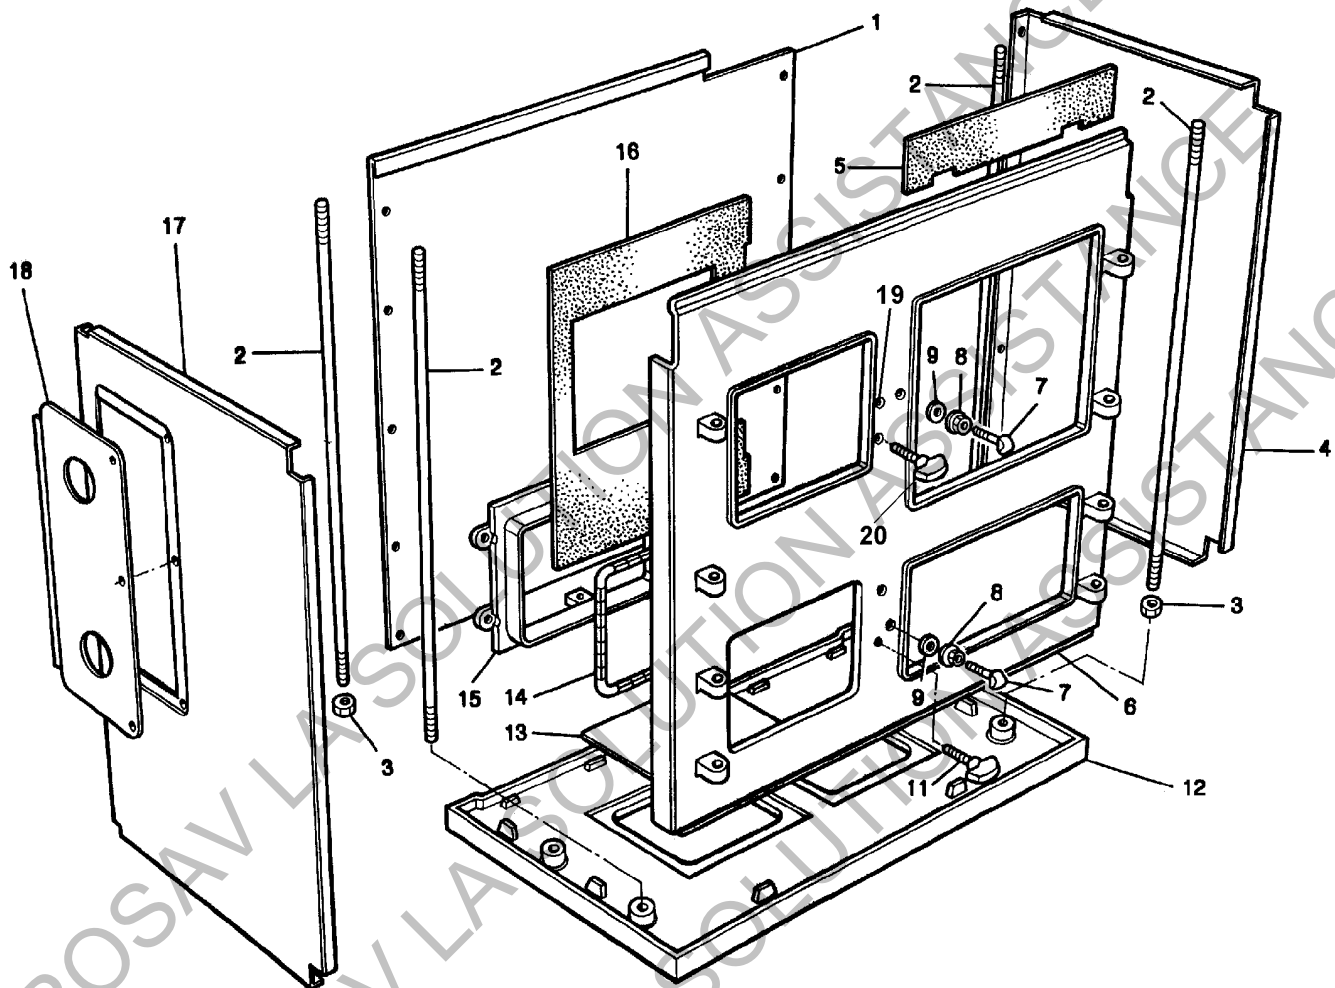

**RAYBURN  
200SFW/212SFW  
COOKER**

***SPARE PARTS  
MANUAL***

**LPRT 513157**

**DATE: OCTOBER 2003**

**RAYBURN 200SFW/212SFW COOKER  
TOP/BOTTOM OVEN DOORS, FIRE DOOR & ASHPIT DOOR  
ASSEMBLIES**

**RAYBURN 200SFW/212SFW COOKER - UP TO M04-039  
HOB PLATE, INSULATING COVERS & FLUE CHAMBER**

**RAYBURN 200SFW/212SFW COOKER - FROM M04-039  
HOB PLATE, INSULATING COVERS & FLUE CHAMBER**

**RAYBURN 200SFW/212SFW COOKER  
FRONT PLATE, BACK & SIDE PLATE, BASE PLATE**

**RAYBURN 200SFW/212SFW COOKER  
BOILER, ASHPIT**