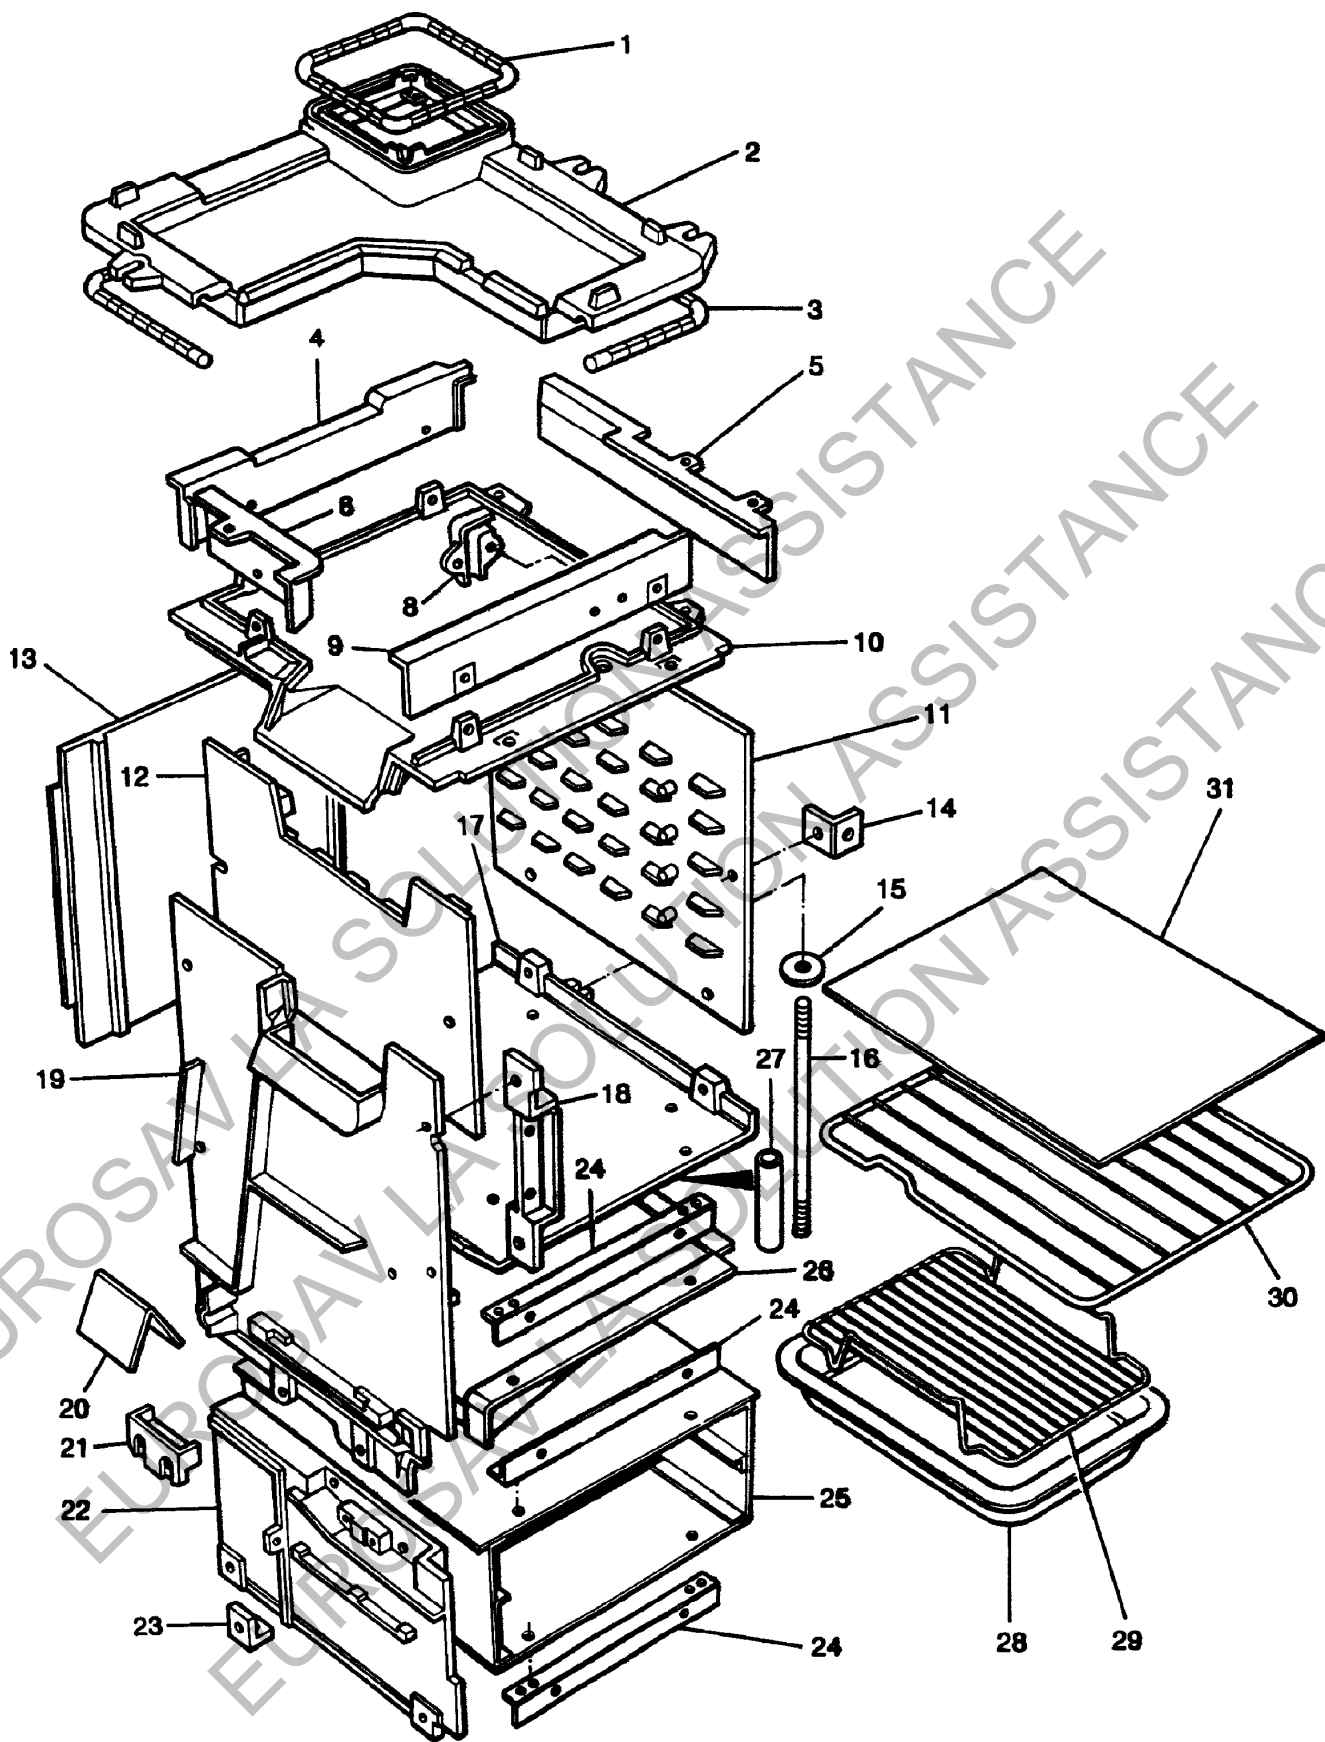

**RAYBURN  
200SFW/212SFW  
COOKER**

***SPARE PARTS  
MANUAL***

**LPRT 513157**

**DATE: OCTOBER 2003**

**RAYBURN 200SFW/212SFW COOKER  
TOP/BOTTOM OVEN DOORS, FIRE DOOR & ASHPIT DOOR  
ASSEMBLIES**

**RAYBURN 200SFW/212SFW COOKER - UP TO M04-039  
HOB PLATE, INSULATING COVERS & FLUE CHAMBER**

**RAYBURN 200SFW/212SFW COOKER - FROM M04-039  
HOB PLATE, INSULATING COVERS & FLUE CHAMBER**

**RAYBURN 200SFW/212SFW COOKER  
FRONT PLATE, BACK & SIDE PLATE, BASE PLATE**

**RAYBURN 200SFW/212SFW COOKER  
BOILER, ASHPIT**

**RAYBURN 200/SFW/212SFW COOKER  
HOB PROTECTOR PLATE, TOP & WARMING PLATE**

**RAYBURN 200SFW/212SFW COOKER  
INSULATION & FIREBRICKS**