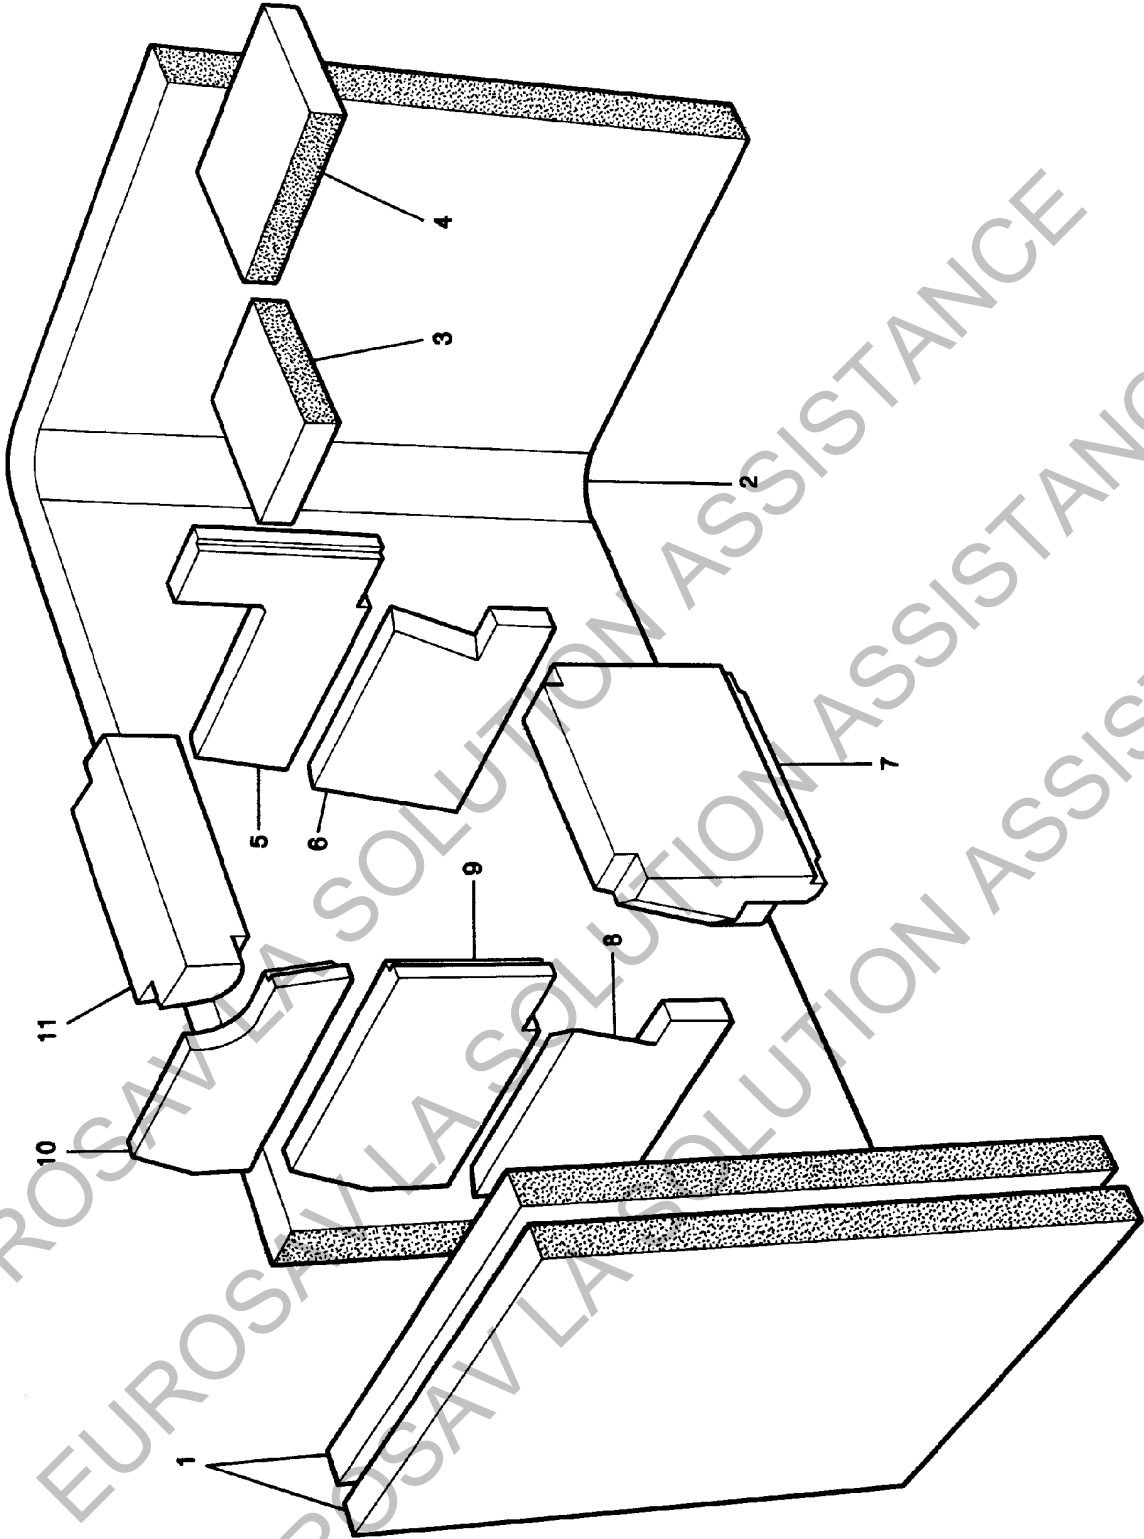

**RAYBURN  
200SFW/212SFW  
COOKER**

***SPARE PARTS  
MANUAL***

**LPRT 513157**

**DATE: OCTOBER 2003**

**RAYBURN 200SFW/212SFW COOKER  
TOP/BOTTOM OVEN DOORS, FIRE DOOR & ASHPIT DOOR  
ASSEMBLIES**

**RAYBURN 200SFW/212SFW COOKER - UP TO M04-039  
HOB PLATE, INSULATING COVERS & FLUE CHAMBER**

**RAYBURN 200SFW/212SFW COOKER - FROM M04-039  
HOB PLATE, INSULATING COVERS & FLUE CHAMBER**

**RAYBURN 200SFW/212SFW COOKER  
FRONT PLATE, BACK & SIDE PLATE, BASE PLATE**

**RAYBURN 200SFW/212SFW COOKER  
BOILER, ASHPIT**

**RAYBURN 200/SFW/212SFW COOKER  
HOB PROTECTOR PLATE, TOP & WARMING PLATE**

**RAYBURN 200SFW/212SFW COOKER  
INSULATION & FIREBRICKS**