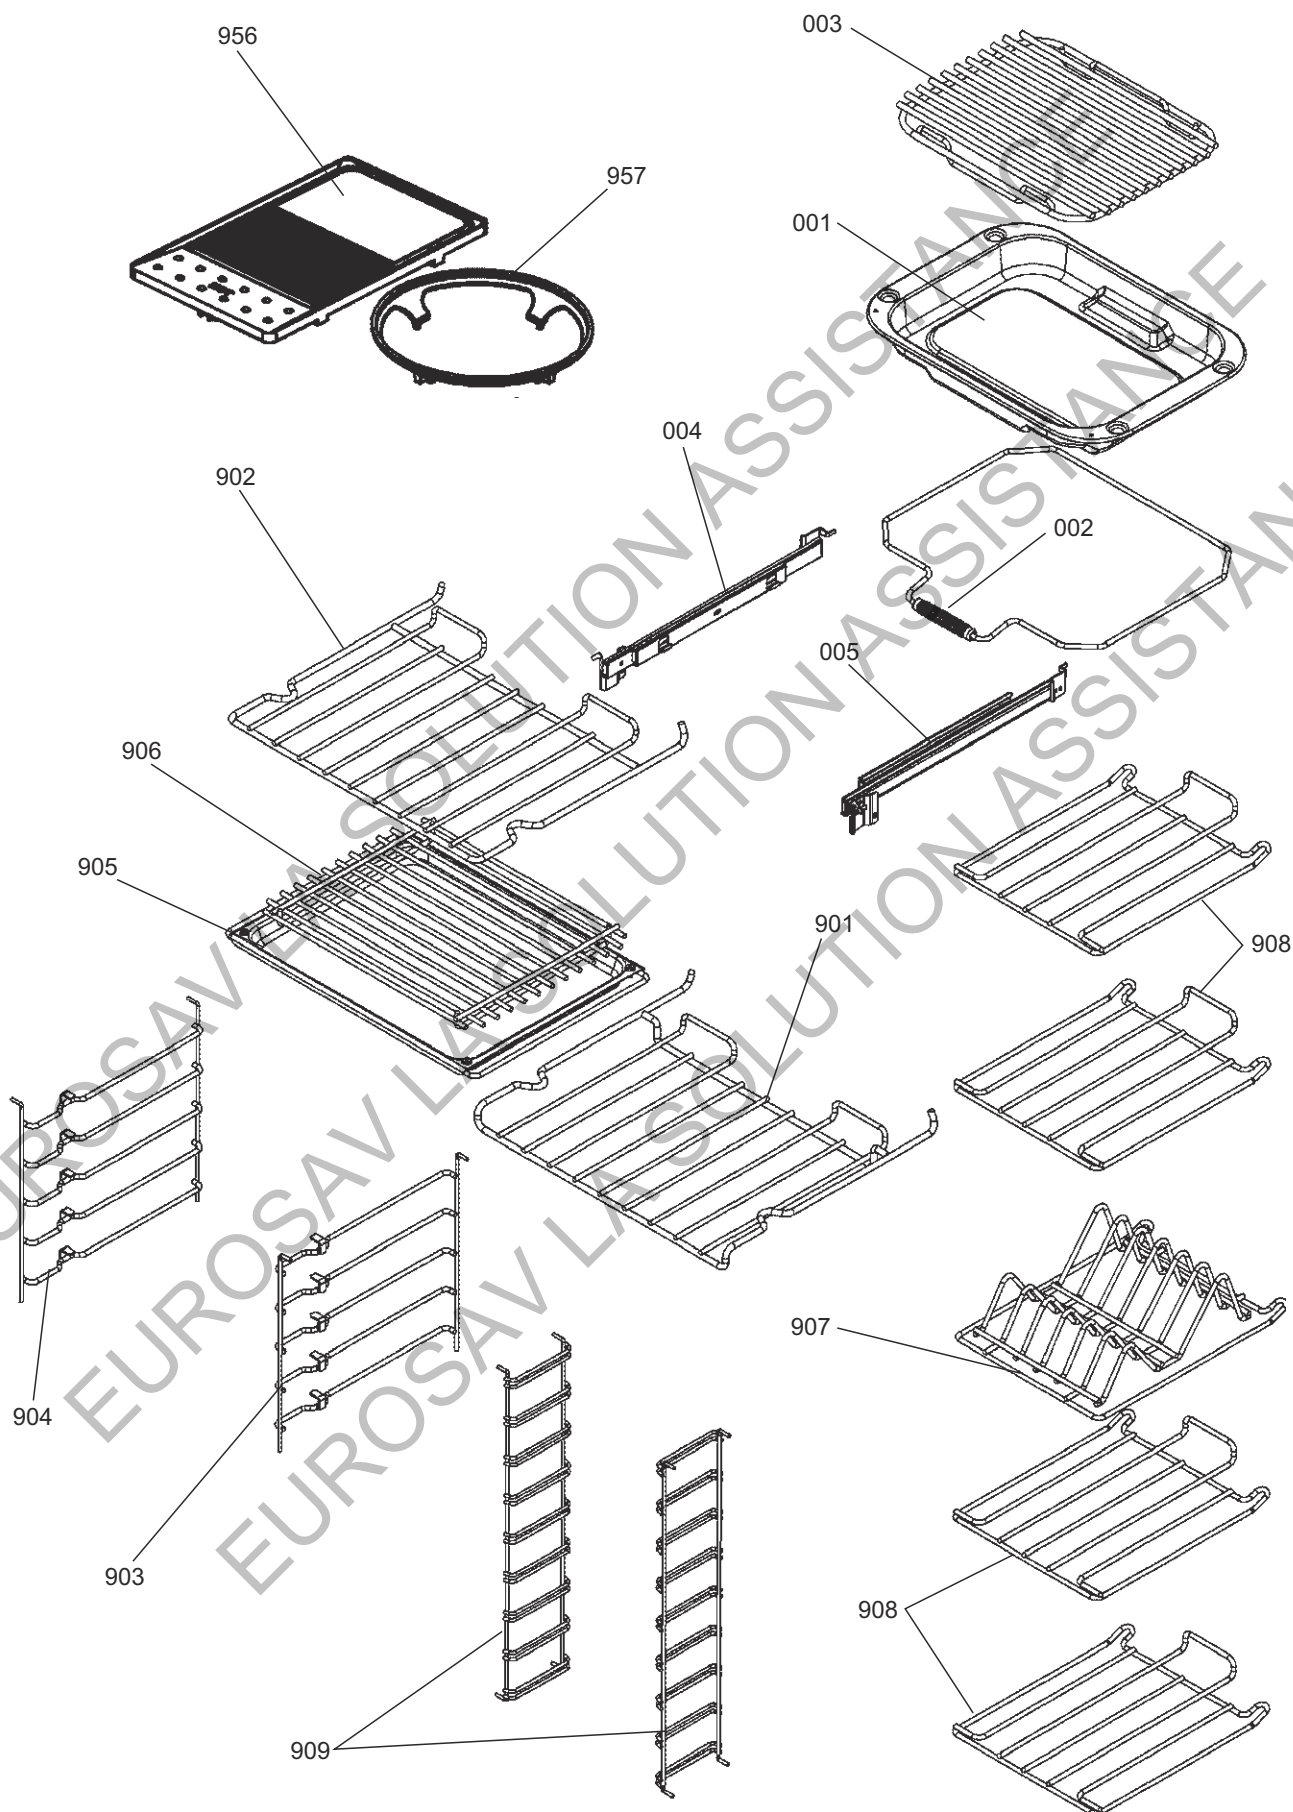

GRILL CHAMBER

AGA MASTERCHEF XL 90 DF

DSL0599 P08
DATE 04.0615 ISSUE STATUS 01

GRILL DOOR

RH OVEN

LH OVEN DOOR

ACCESSORIES - OVEN - GRILL AND HOB FURNITURE