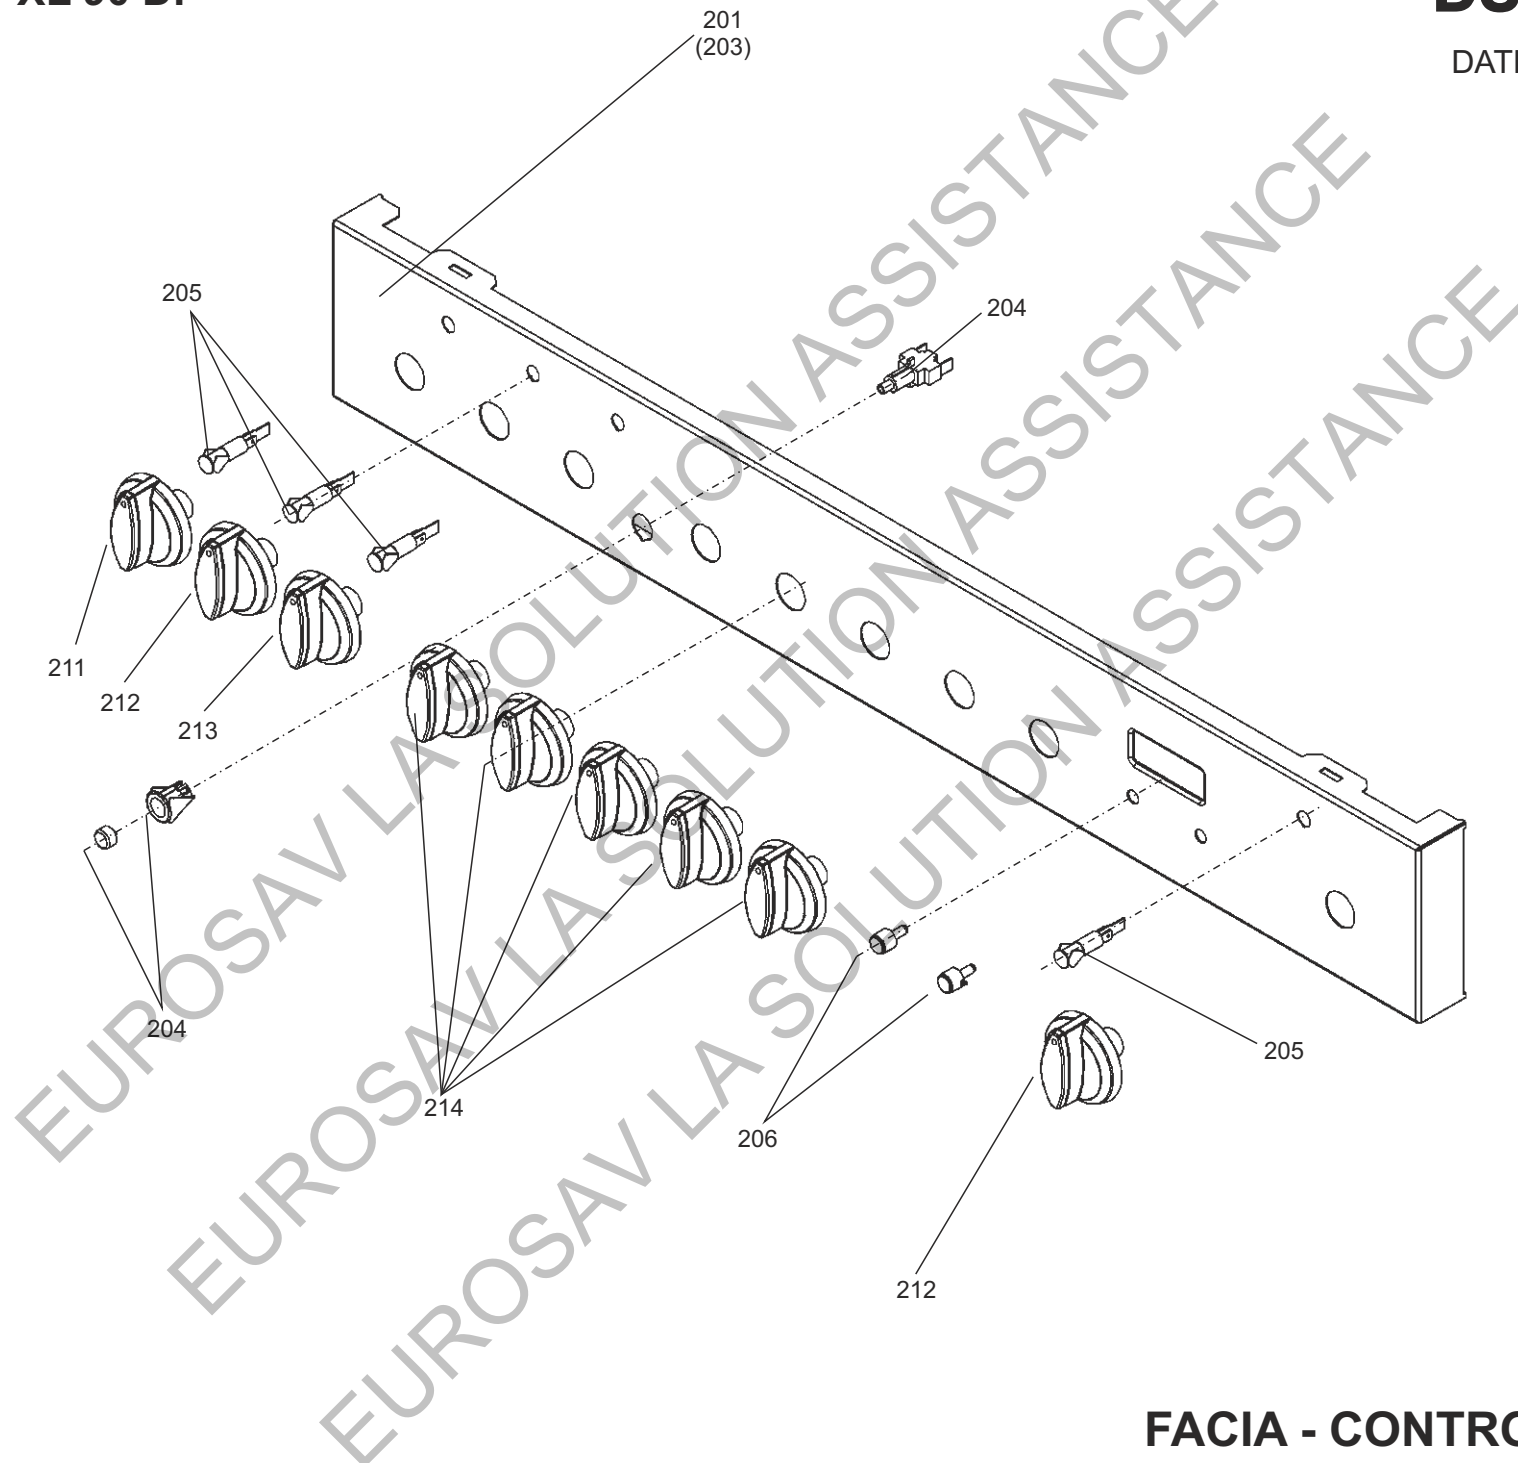

MASTERCHEF XL 90 DF

DSL0599 P00

DATE 04.06.15 ISSUE 01

PAN SUPPORTS - BURNERS AND HOTPLATE

CONTROLS ASSEMBLY

GAS RAIL - TAPS - INJECTORS AND PIPES

APPLIANCE REAR

RH DOOR AND INFILL

GRILL CHAMBER

AGA MASTERCHEF XL 90 DF

DSL0599 P08
DATE 04.0615 ISSUE STATUS 01

GRILL DOOR

RH OVEN

LH OVEN DOOR

ACCESSORIES - OVEN - GRILL AND HOB FURNITURE