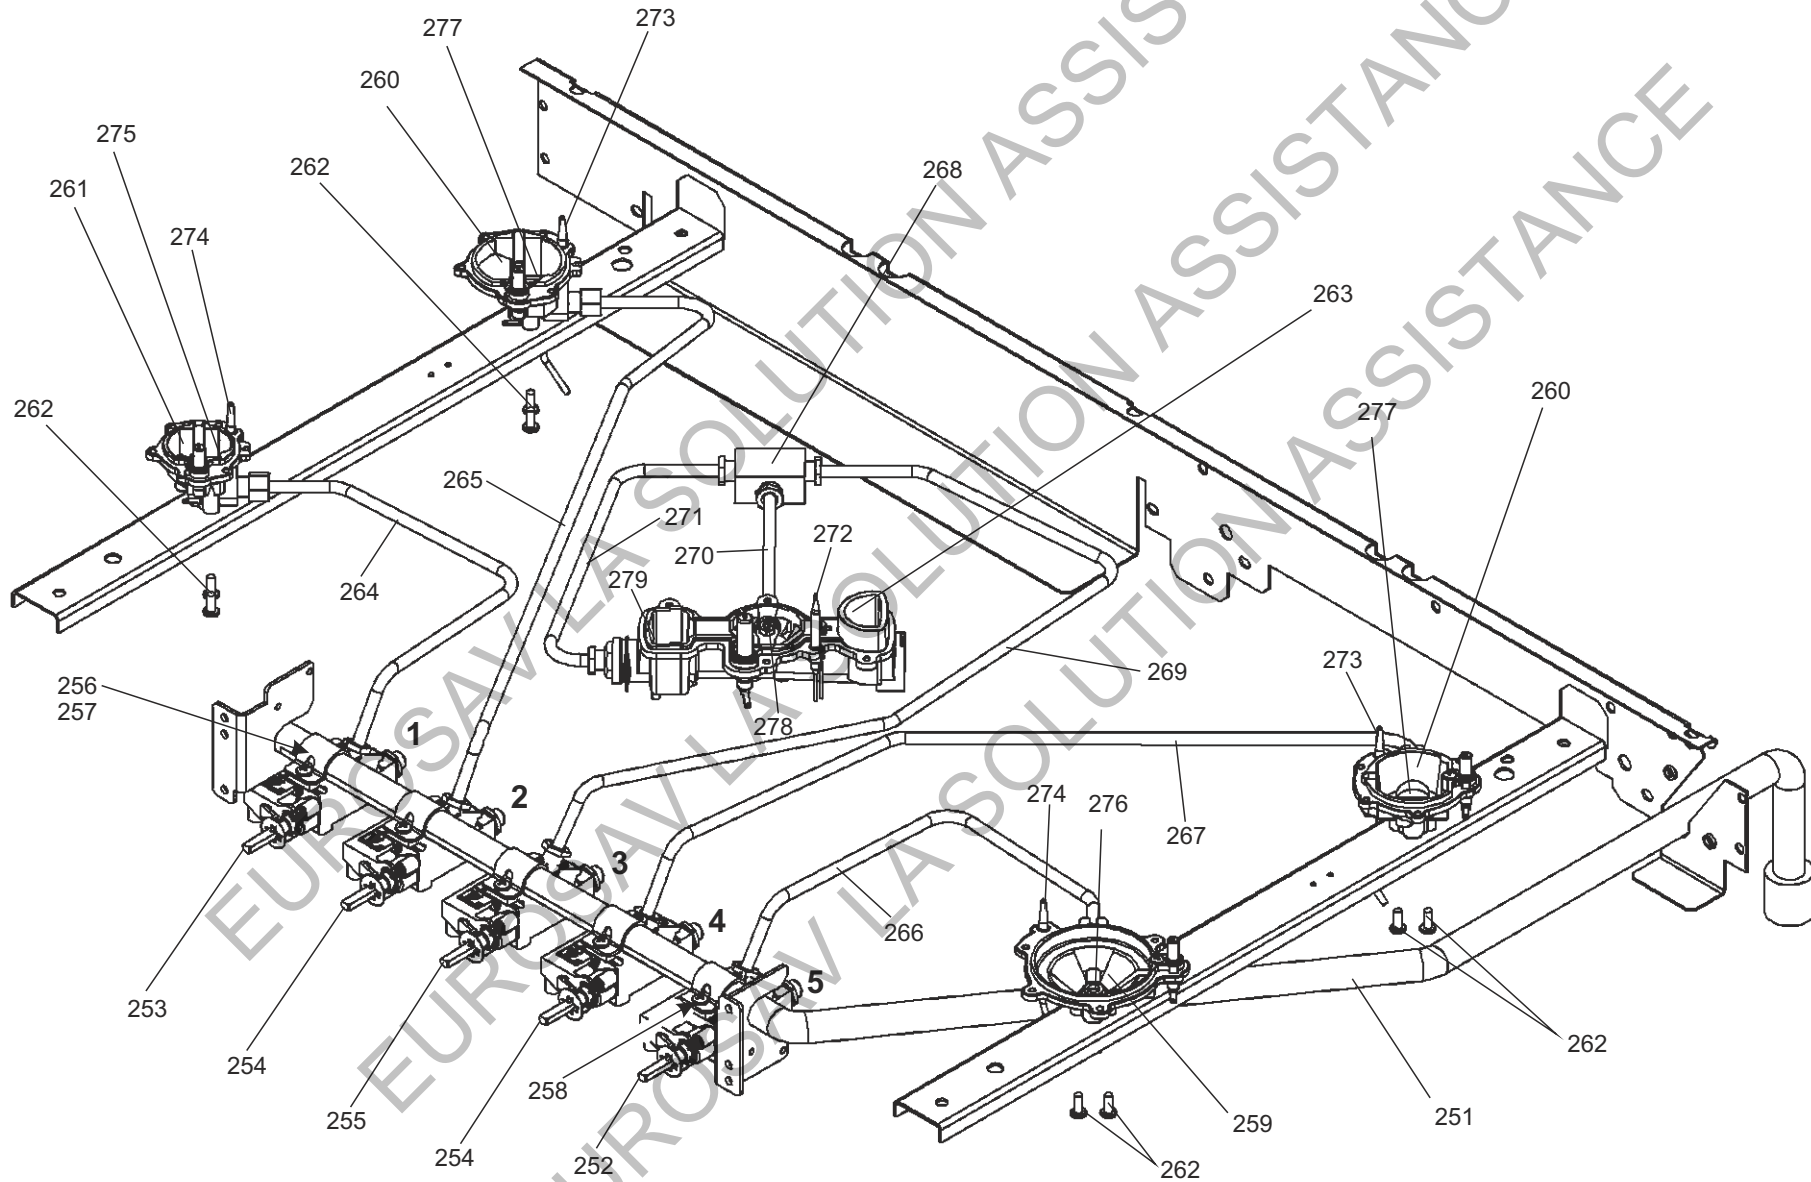

MASTERCHEF XL 90 DF

DSL0599 P00

DATE 04.06.15 ISSUE 01

PAN SUPPORTS - BURNERS AND HOTPLATE

CONTROLS ASSEMBLY

GAS RAIL - TAPS - INJECTORS AND PIPES

APPLIANCE REAR

RH DOOR AND INFILL

GRILL CHAMBER

AGA MASTERCHEF XL 90 DF

DSL0599 P08
DATE 04.0615 ISSUE STATUS 01

GRILL DOOR

RH OVEN

LH OVEN DOOR

ACCESSORIES - OVEN - GRILL AND HOB FURNITURE