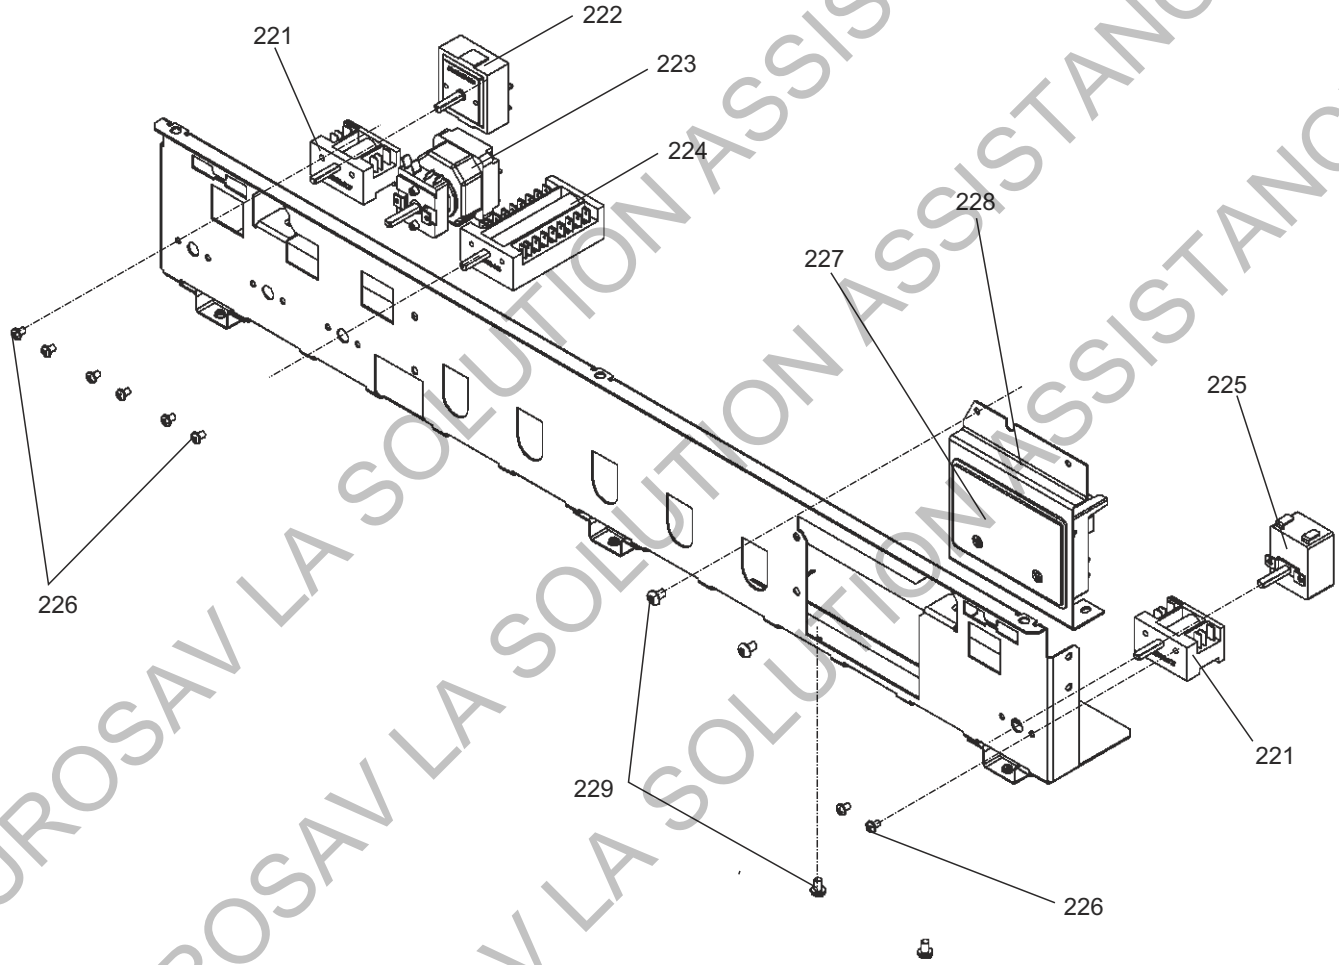

MASTERCHEF XL 90 DF

DSL0599 P00

DATE 04.06.15 ISSUE 01

PAN SUPPORTS - BURNERS AND HOTPLATE

CONTROLS ASSEMBLY

GAS RAIL - TAPS - INJECTORS AND PIPES

APPLIANCE REAR

RH DOOR AND INFILL

GRILL CHAMBER

AGA MASTERCHEF XL 90 DF

DSL0599 P08
DATE 04.0615 ISSUE STATUS 01

GRILL DOOR

RH OVEN

LH OVEN DOOR

ACCESSORIES - OVEN - GRILL AND HOB FURNITURE