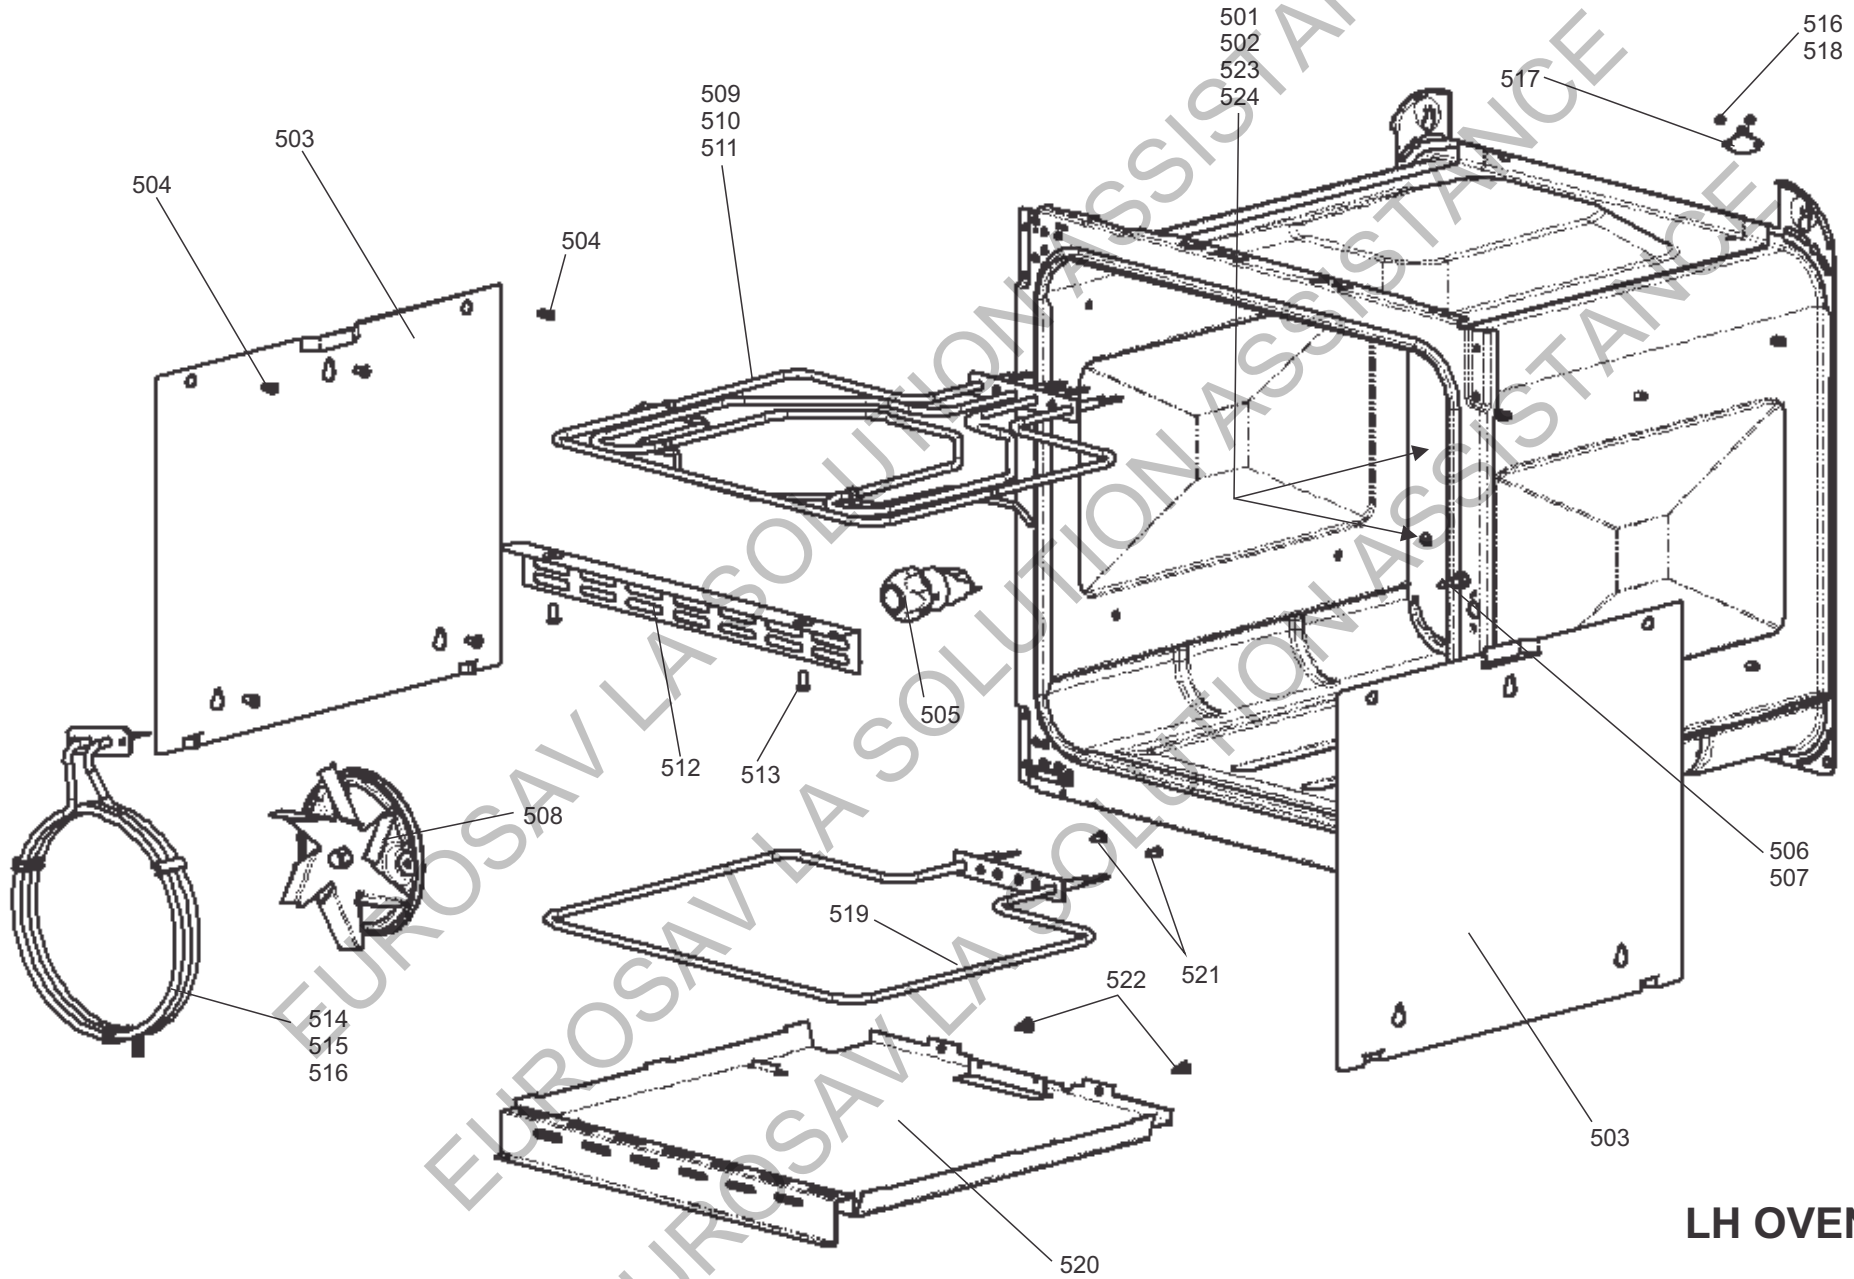

MASTERCHEF XL 90 DF

DSL0599 P00

DATE 04.06.15 ISSUE 01

PAN SUPPORTS - BURNERS AND HOTPLATE

CONTROLS ASSEMBLY

GAS RAIL - TAPS - INJECTORS AND PIPES

APPLIANCE REAR

RH DOOR AND INFILL

GRILL CHAMBER

AGA MASTERCHEF XL 90 DF

DSL0599 P08
DATE 04.0615 ISSUE STATUS 01

GRILL DOOR

RH OVEN

LH OVEN DOOR

ACCESSORIES - OVEN - GRILL AND HOB FURNITURE