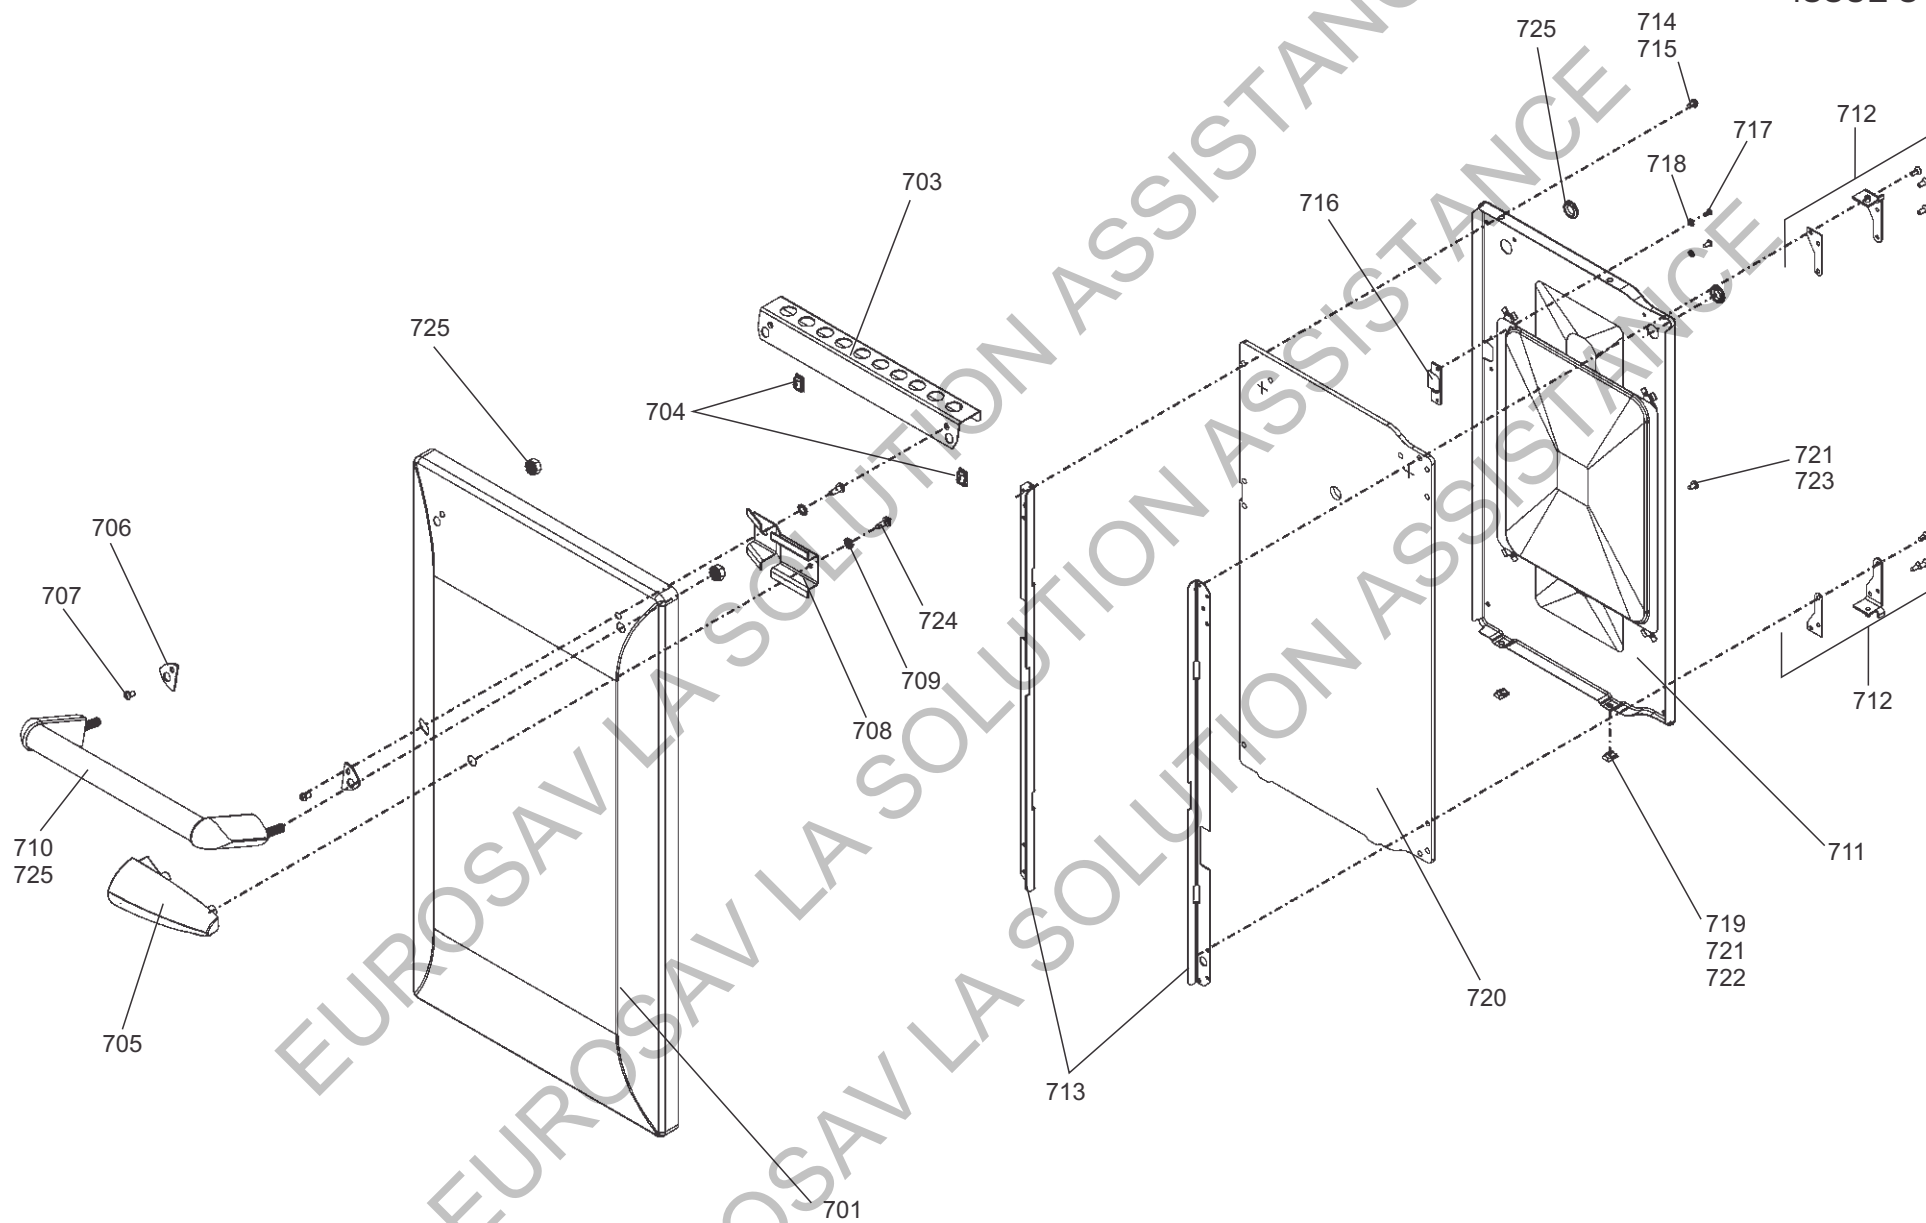

GRILL CHAMBER

AGA MASTERCHEF XL 90 DF

DSL0599 P08
DATE 04.0615 ISSUE STATUS 01

GRILL DOOR

RH OVEN

LH OVEN DOOR

ACCESSORIES - OVEN - GRILL AND HOB FURNITURE