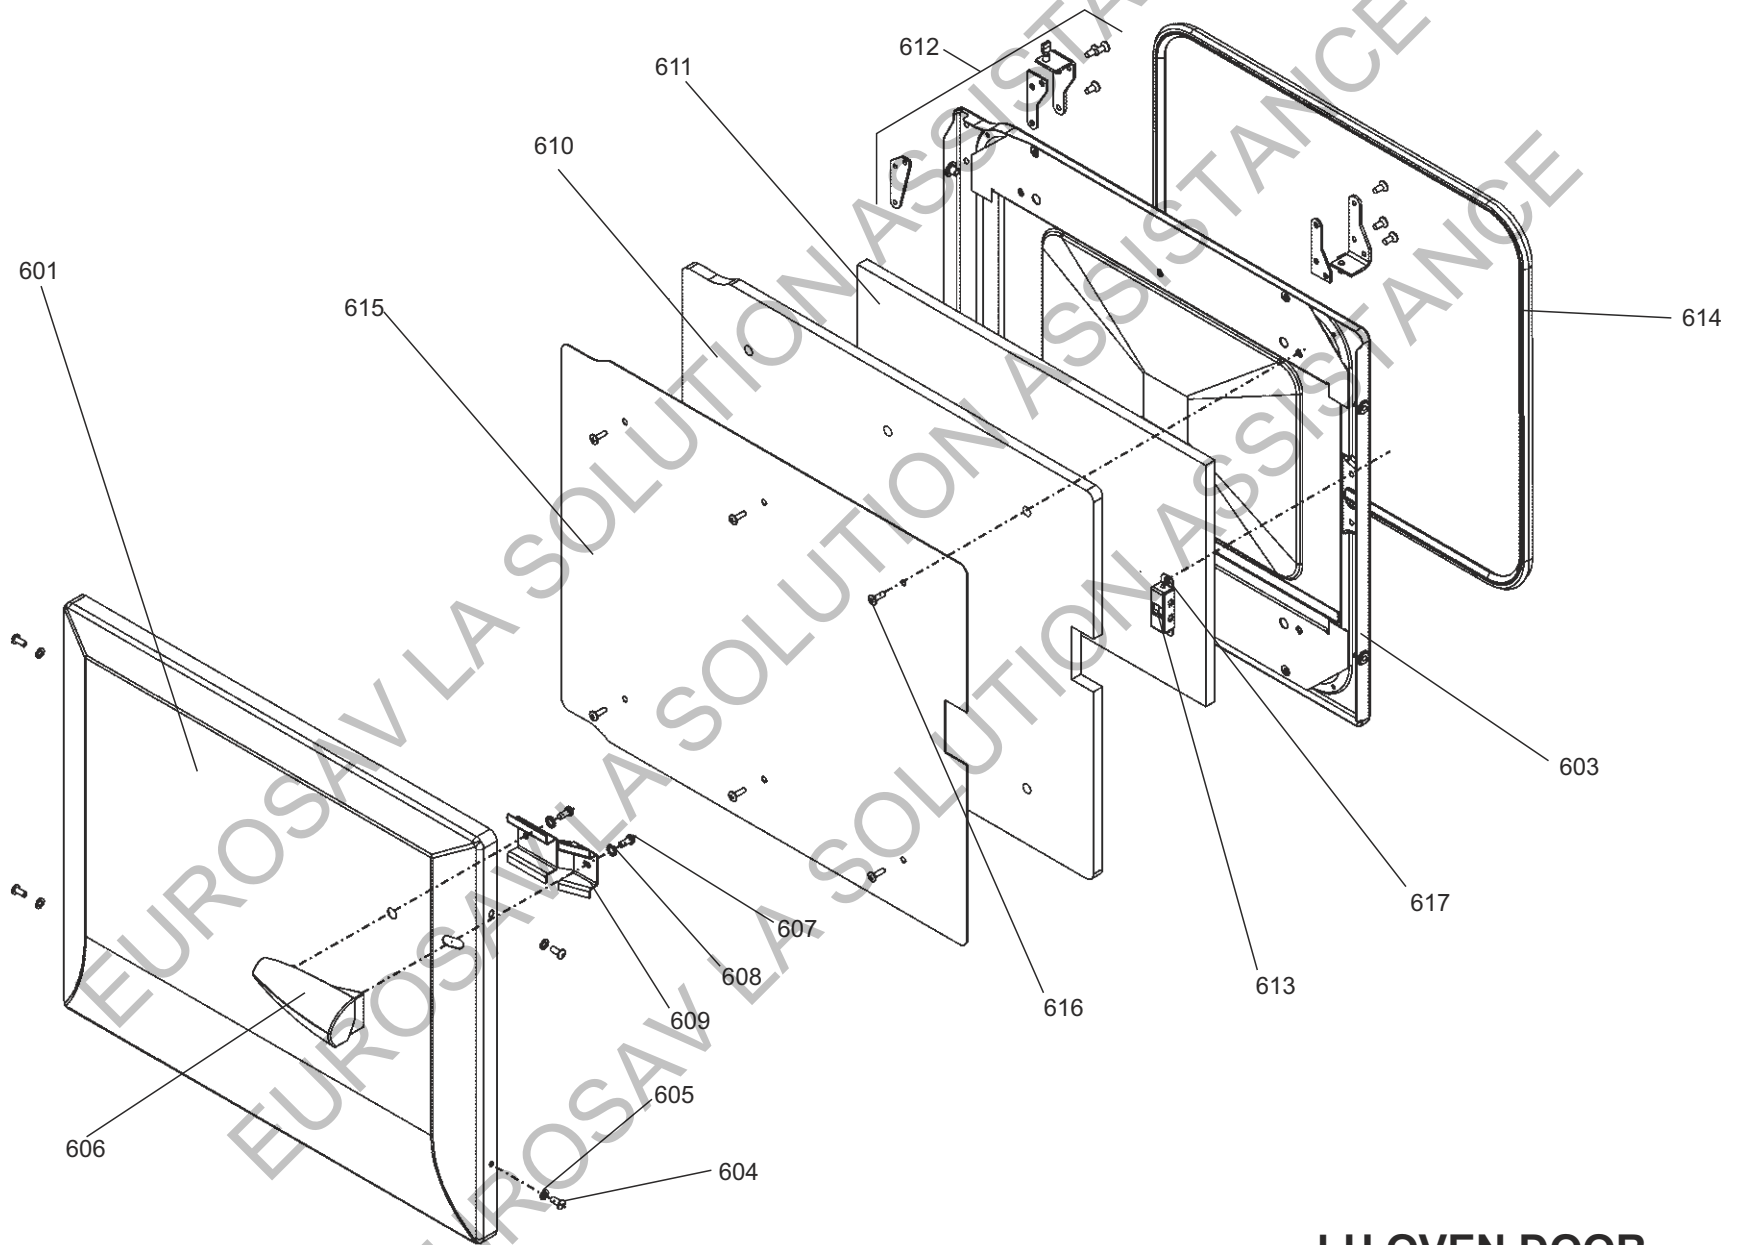

GRILL CHAMBER

AGA MASTERCHEF XL 90 DF

DSL0599 P08
DATE 04.0615 ISSUE STATUS 01

GRILL DOOR

RH OVEN

LH OVEN DOOR

ACCESSORIES - OVEN - GRILL AND HOB FURNITURE