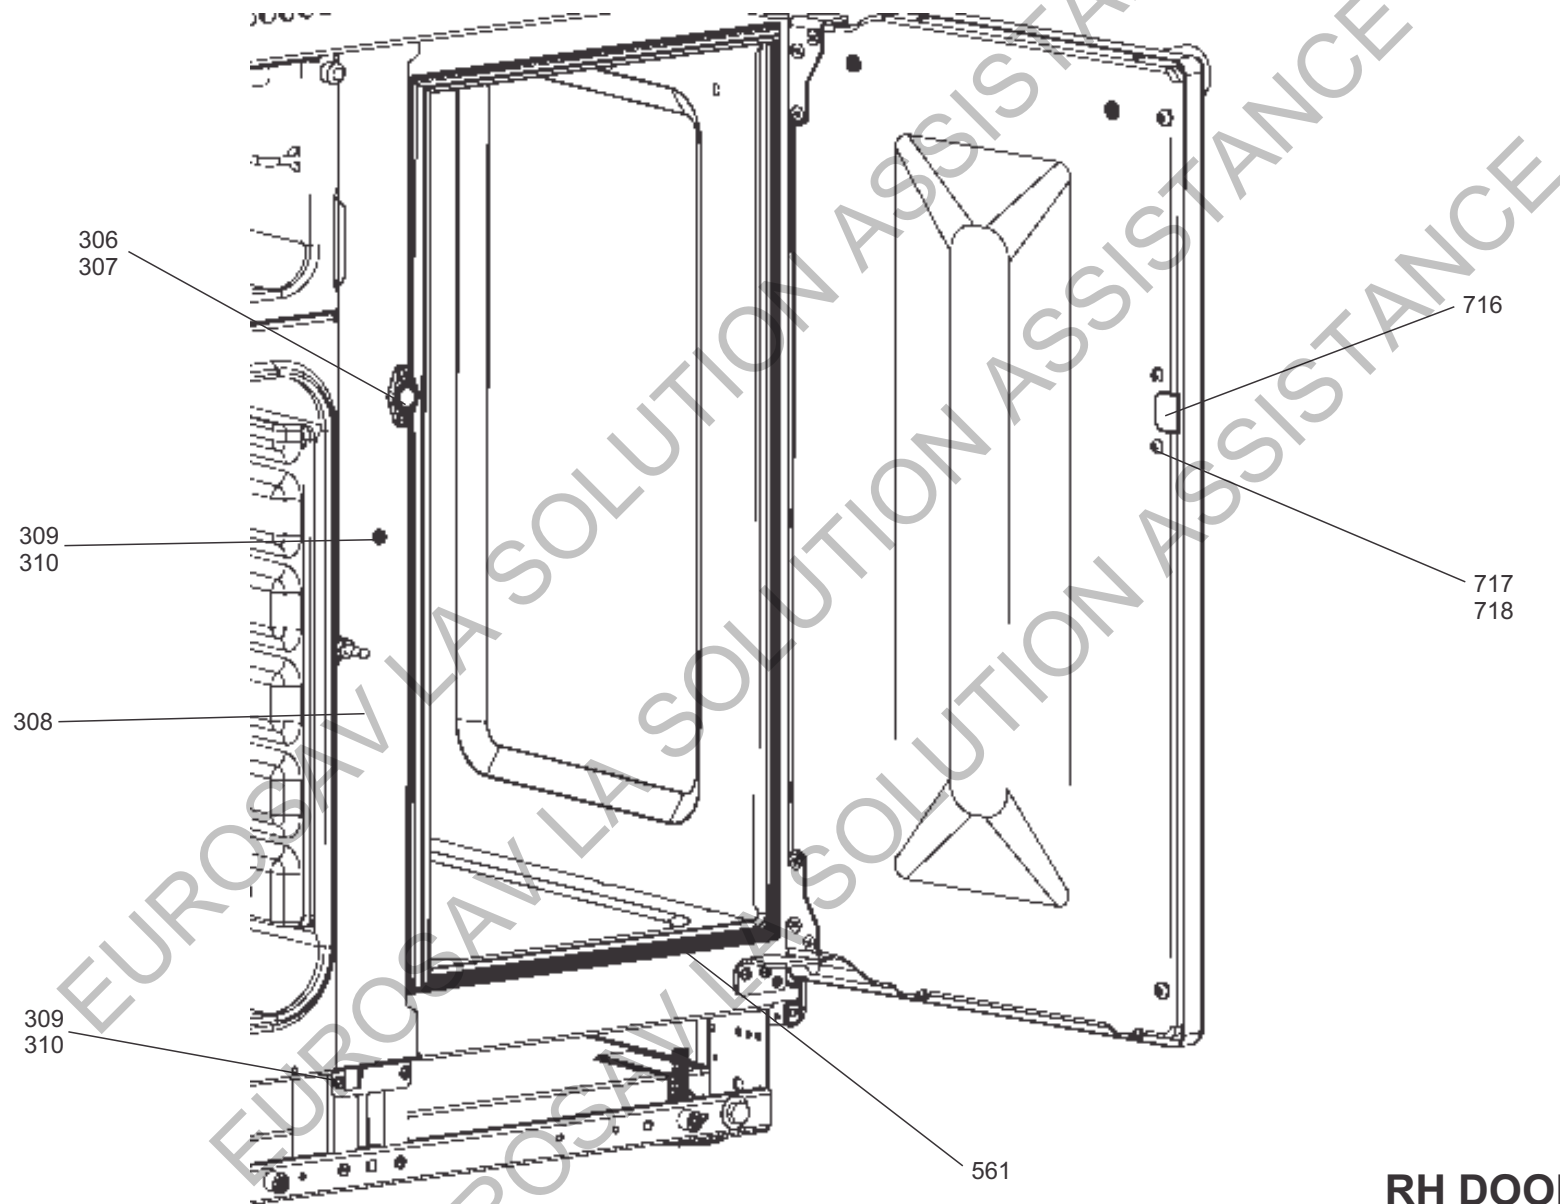

MASTERCHEF XL 90 DF

DSL0599 P00

DATE 04.06.15 ISSUE 01

PAN SUPPORTS - BURNERS AND HOTPLATE

CONTROLS ASSEMBLY

GAS RAIL - TAPS - INJECTORS AND PIPES

APPLIANCE REAR

RH DOOR AND INFILL

GRILL CHAMBER

AGA MASTERCHEF XL 90 DF

DSL0599 P08
DATE 04.0615 ISSUE STATUS 01

GRILL DOOR

RH OVEN

LH OVEN DOOR

ACCESSORIES - OVEN - GRILL AND HOB FURNITURE