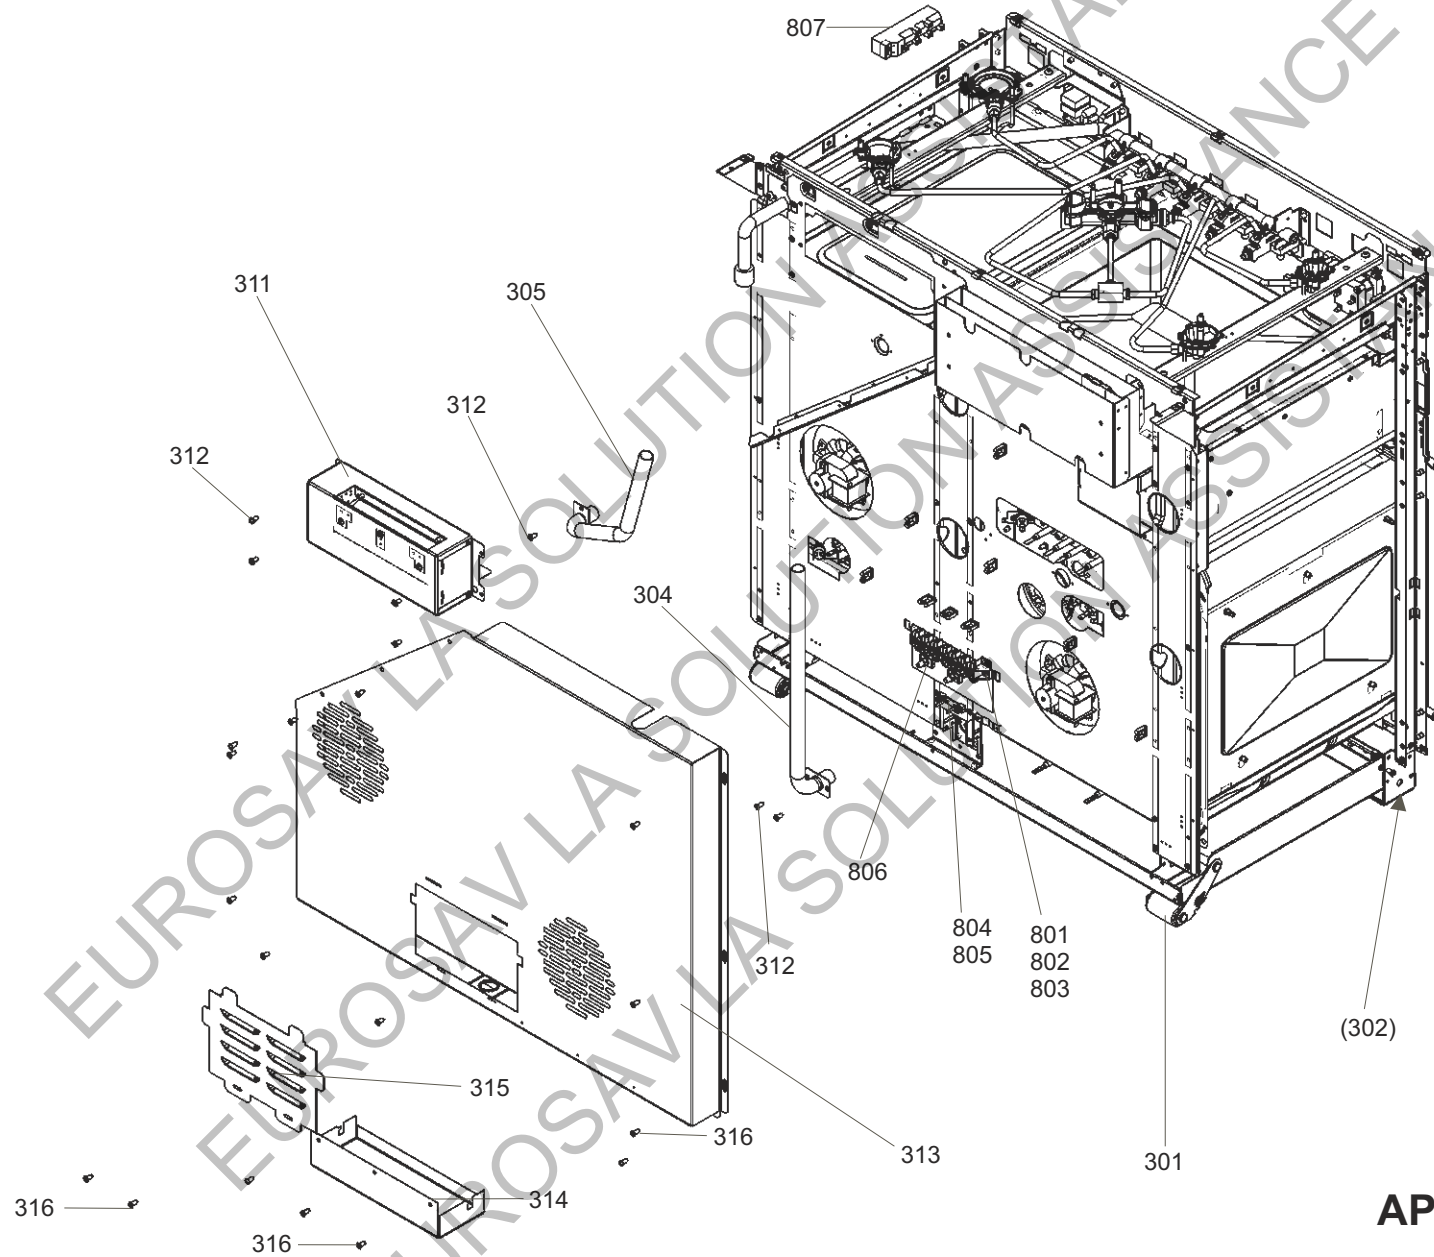

MASTERCHEF XL 90 DF

DSL0599 P00

DATE 04.06.15 ISSUE 01

PAN SUPPORTS - BURNERS AND HOTPLATE

CONTROLS ASSEMBLY

GAS RAIL - TAPS - INJECTORS AND PIPES

APPLIANCE REAR

RH DOOR AND INFILL

GRILL CHAMBER

AGA MASTERCHEF XL 90 DF

DSL0599 P08
DATE 04.0615 ISSUE STATUS 01

GRILL DOOR

RH OVEN

LH OVEN DOOR

ACCESSORIES - OVEN - GRILL AND HOB FURNITURE