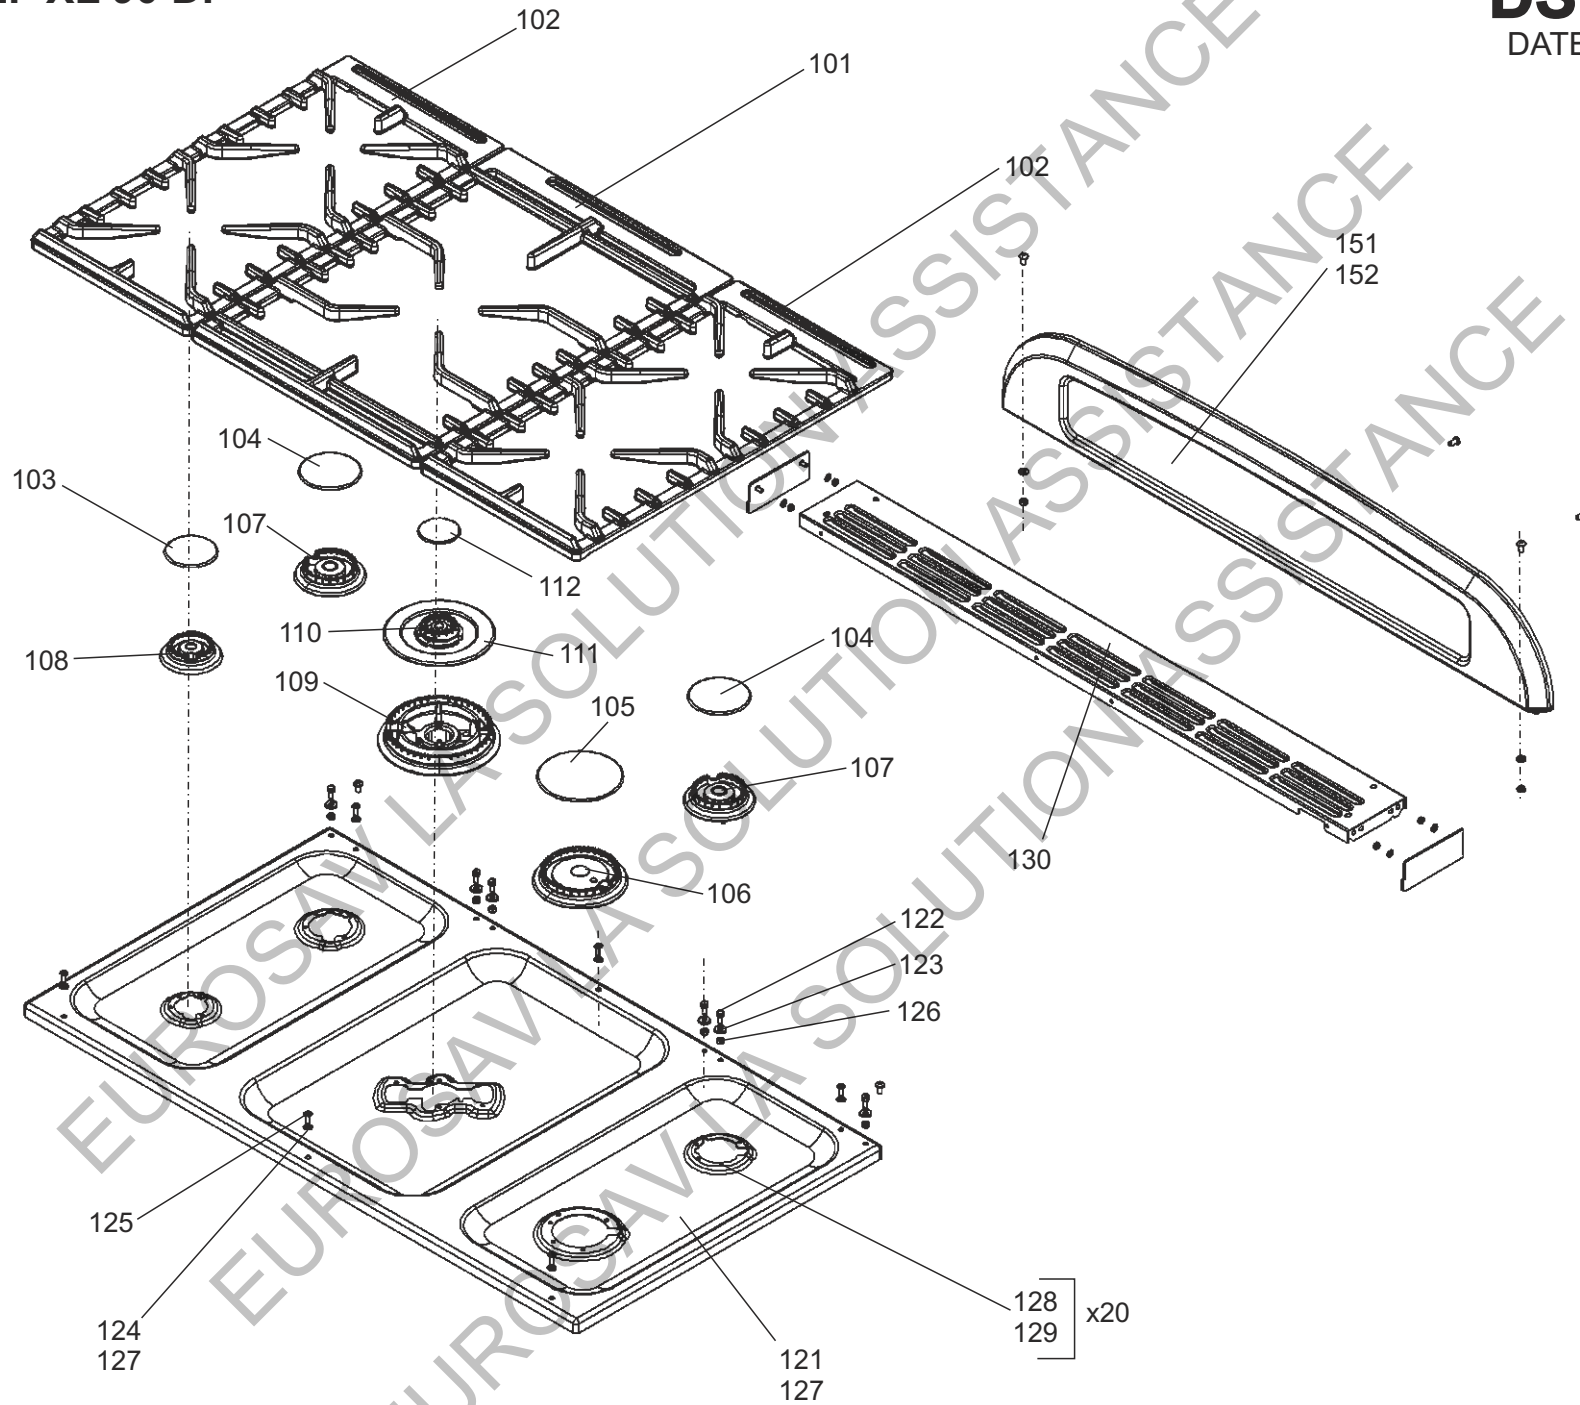

MASTERCHEF XL 90 DF

DSL0599 P00

DATE 04.06.15 ISSUE 01

PAN SUPPORTS - BURNERS AND HOTPLATE

CONTROLS ASSEMBLY

GAS RAIL - TAPS - INJECTORS AND PIPES

APPLIANCE REAR

RH DOOR AND INFILL

GRILL CHAMBER

AGA MASTERCHEF XL 90 DF

DSL0599 P08
DATE 04.0615 ISSUE STATUS 01

GRILL DOOR

RH OVEN

LH OVEN DOOR

ACCESSORIES - OVEN - GRILL AND HOB FURNITURE