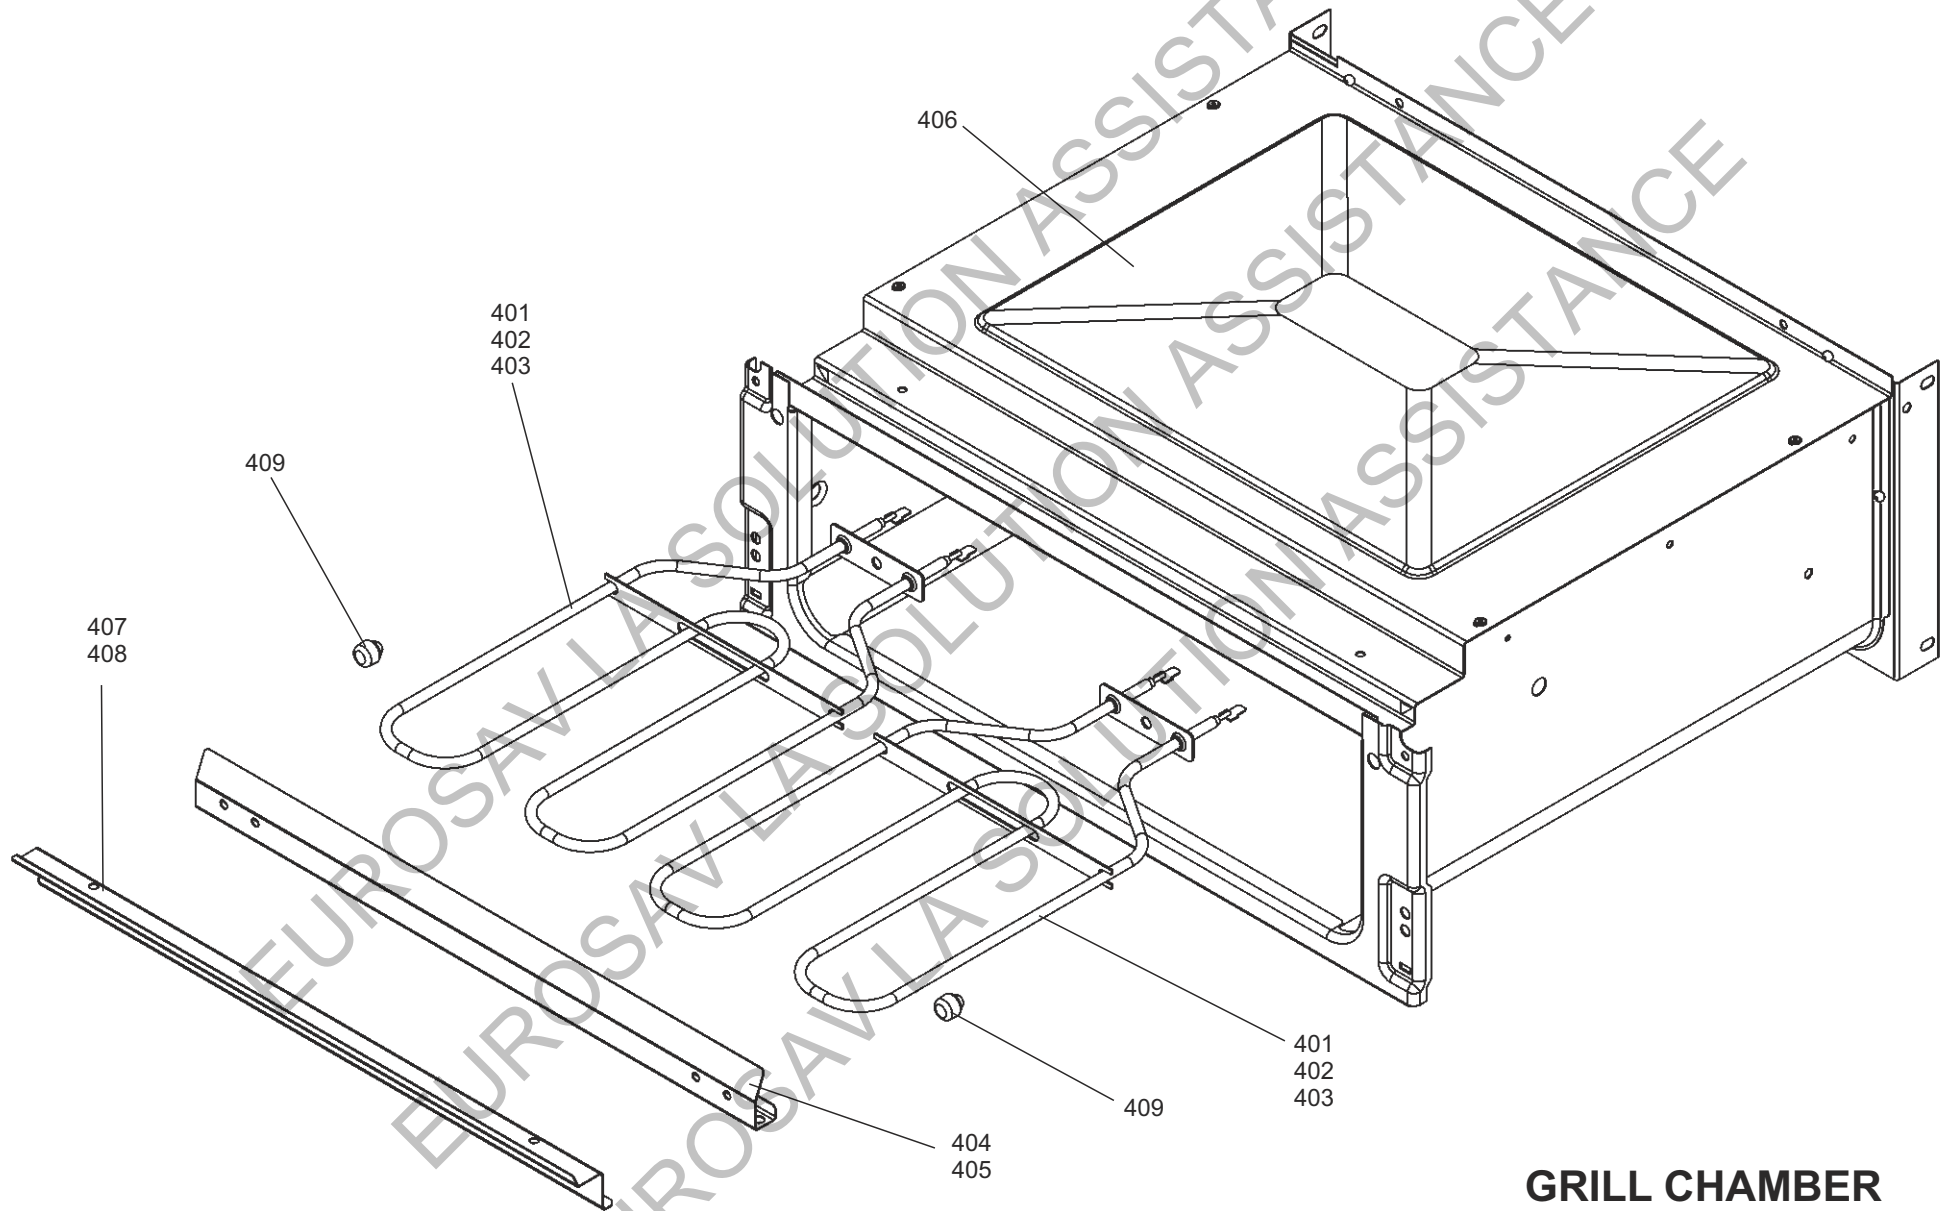

MASTERCHEF XL 90 DF

DSL0599 P00

DATE 04.06.15 ISSUE 01

PAN SUPPORTS - BURNERS AND HOTPLATE

CONTROLS ASSEMBLY

GAS RAIL - TAPS - INJECTORS AND PIPES

APPLIANCE REAR

RH DOOR AND INFILL

GRILL CHAMBER

AGA MASTERCHEF XL 90 DF

DSL0599 P08
DATE 04.0615 ISSUE STATUS 01

GRILL DOOR

RH OVEN

LH OVEN DOOR

ACCESSORIES - OVEN - GRILL AND HOB FURNITURE