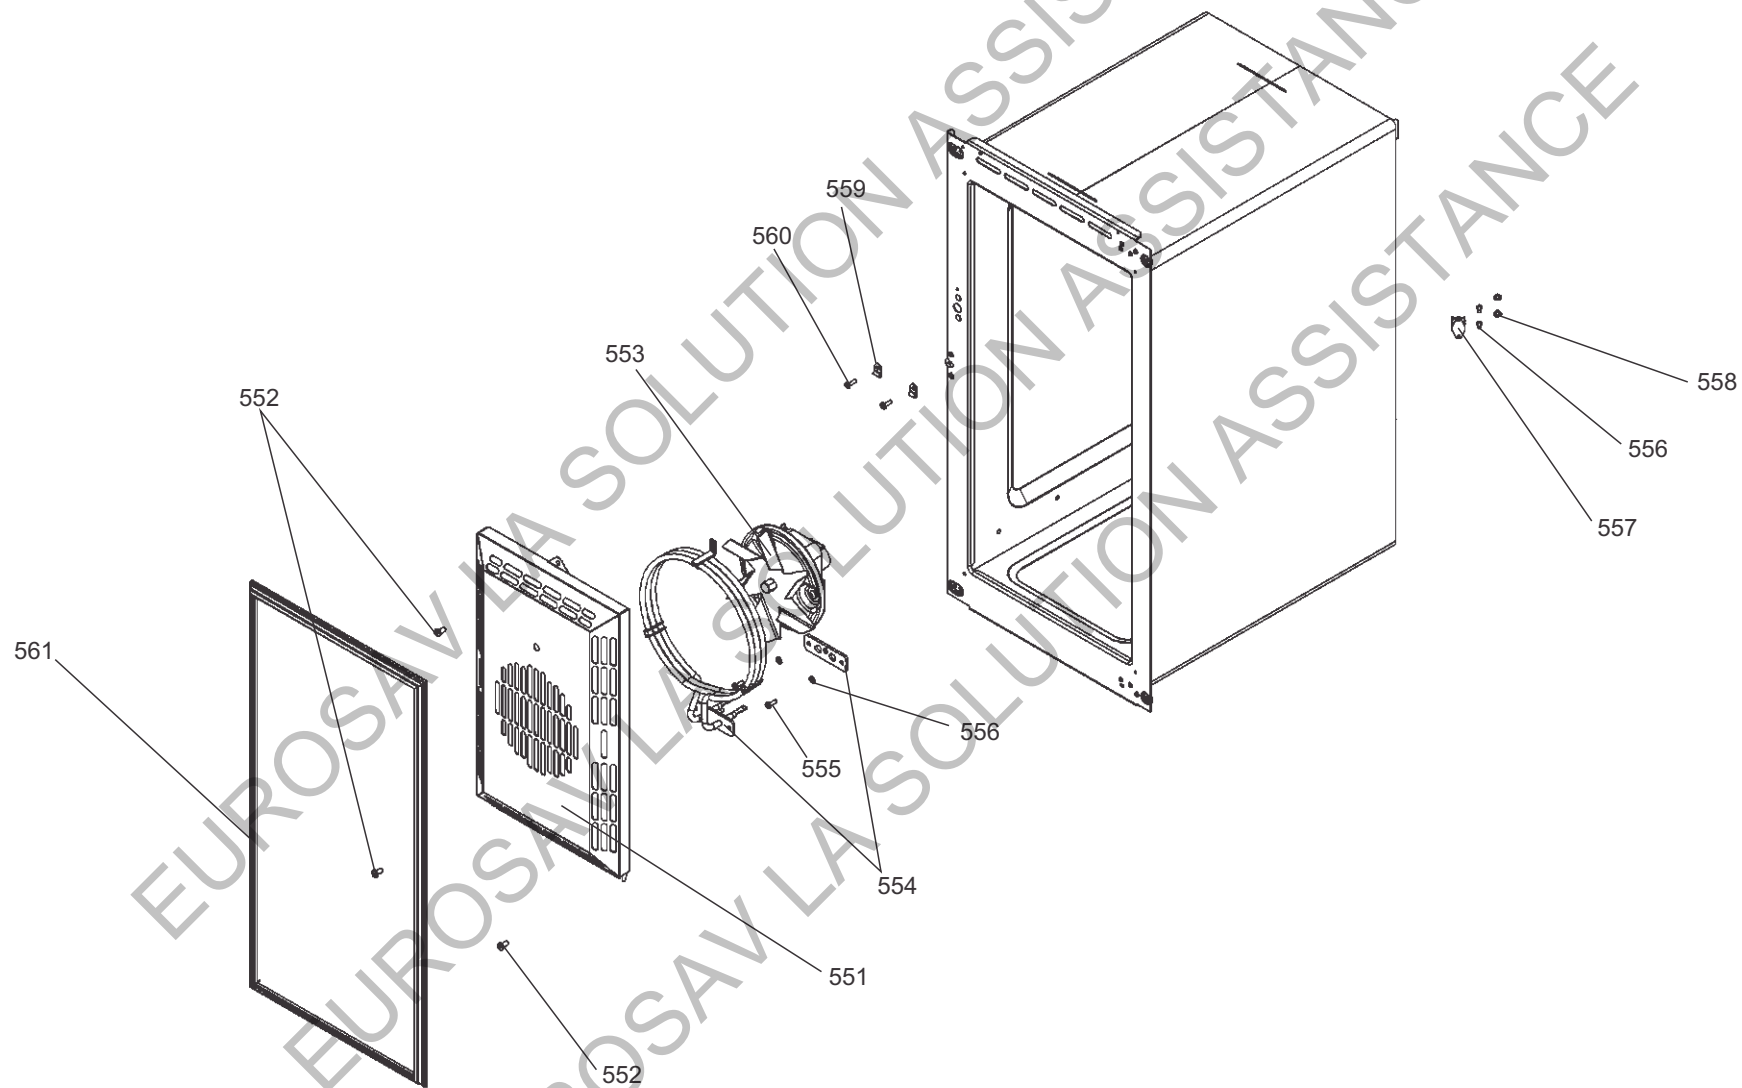

MASTERCHEF XL 90 DF

DSL0599 P00

DATE 04.06.15 ISSUE 01

PAN SUPPORTS - BURNERS AND HOTPLATE

CONTROLS ASSEMBLY

GAS RAIL - TAPS - INJECTORS AND PIPES

APPLIANCE REAR

RH DOOR AND INFILL

GRILL CHAMBER

AGA MASTERCHEF XL 90 DF

DSL0599 P08
DATE 04.0615 ISSUE STATUS 01

GRILL DOOR

RH OVEN

LH OVEN DOOR

ACCESSORIES - OVEN - GRILL AND HOB FURNITURE