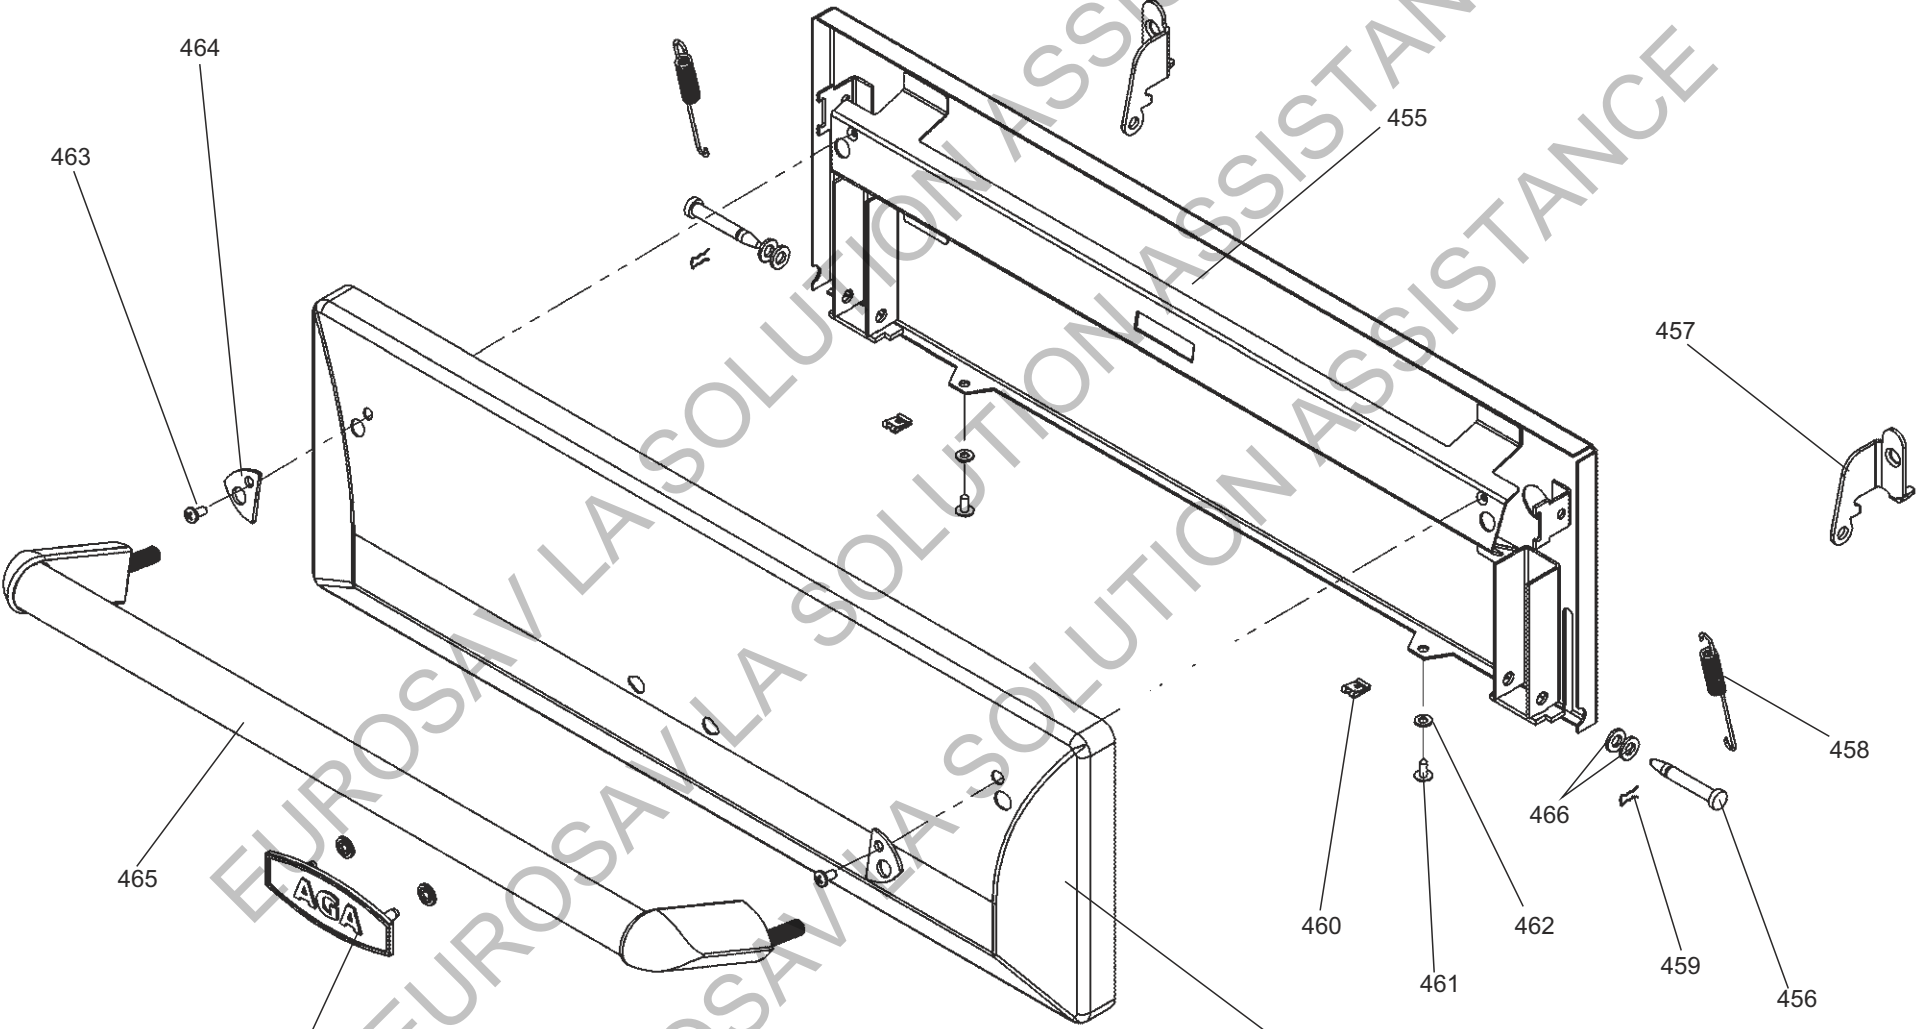

MASTERCHEF XL 90 DF

DSL0599 P00

DATE 04.06.15 ISSUE 01

PAN SUPPORTS - BURNERS AND HOTPLATE

CONTROLS ASSEMBLY

GAS RAIL - TAPS - INJECTORS AND PIPES

APPLIANCE REAR

RH DOOR AND INFILL

GRILL CHAMBER

AGA MASTERCHEF XL 90 DF

DSL0599 P08
DATE 04.0615 ISSUE STATUS 01

GRILL DOOR

RH OVEN

LH OVEN DOOR

ACCESSORIES - OVEN - GRILL AND HOB FURNITURE