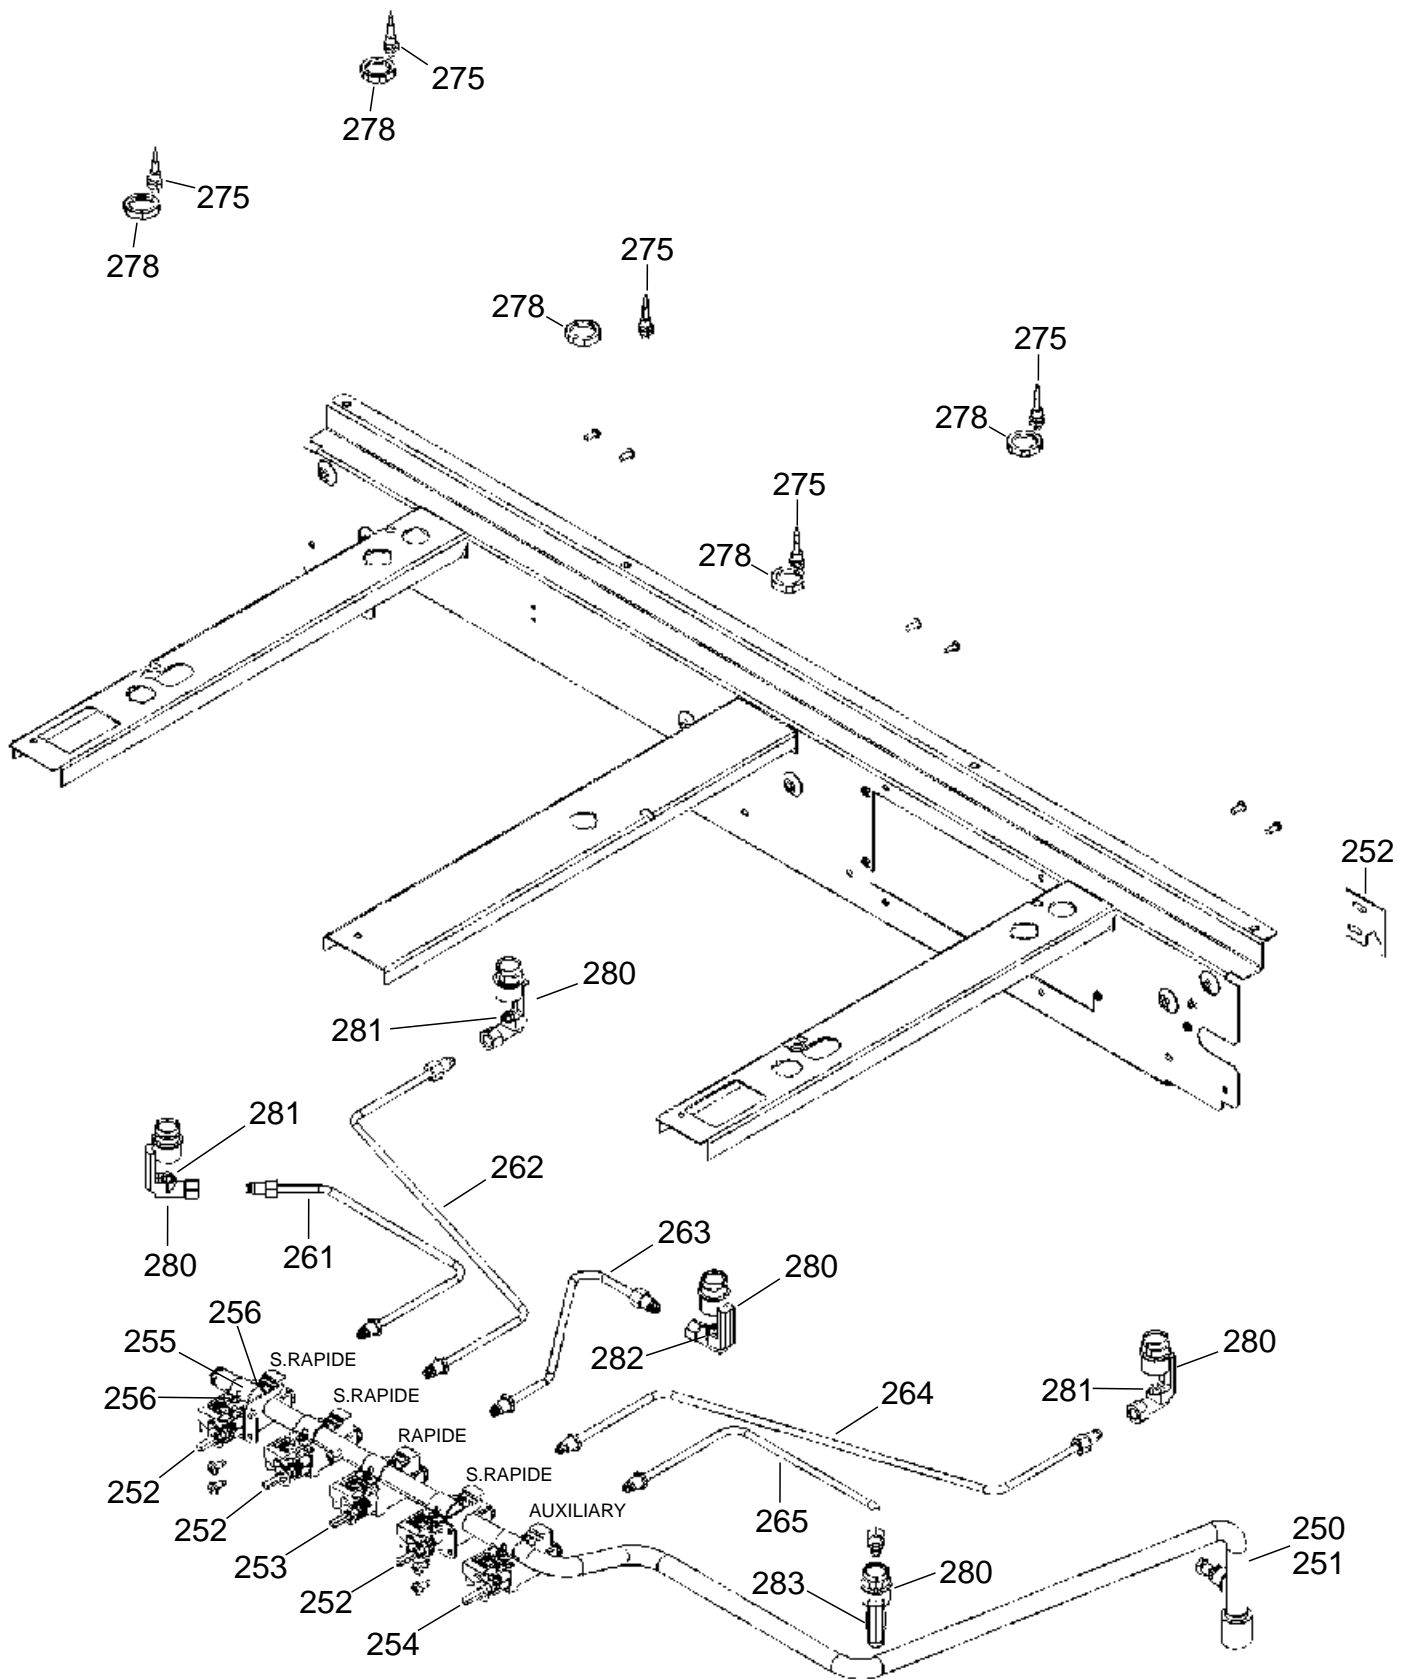

**AGA MASTERCHEF DELUXE
90 DUAL FUEL EU**

DATE:17.10.2019

DSL0820 P00

ISSUE: 01

HOTPLATE

AGA MASTERCHEF DELUXE 90 DUAL FUEL EU

DATE: 17.10.2019

DSL0820 P02

ISSUE: 01

GAS RAIL

FACIA AND CONTROL KNOBS

CONTROL ASSEMBLY

GRILL CHAMBER

LH OVEN (MULTI-FUNCTION AND LIGHT AND MEAT PROBE)

APPLIANCE REAR

OVEN ACCESSORIES

PLINTH

GRILL DOOR

LH OVEN DOOR

RH OVEN DOOR