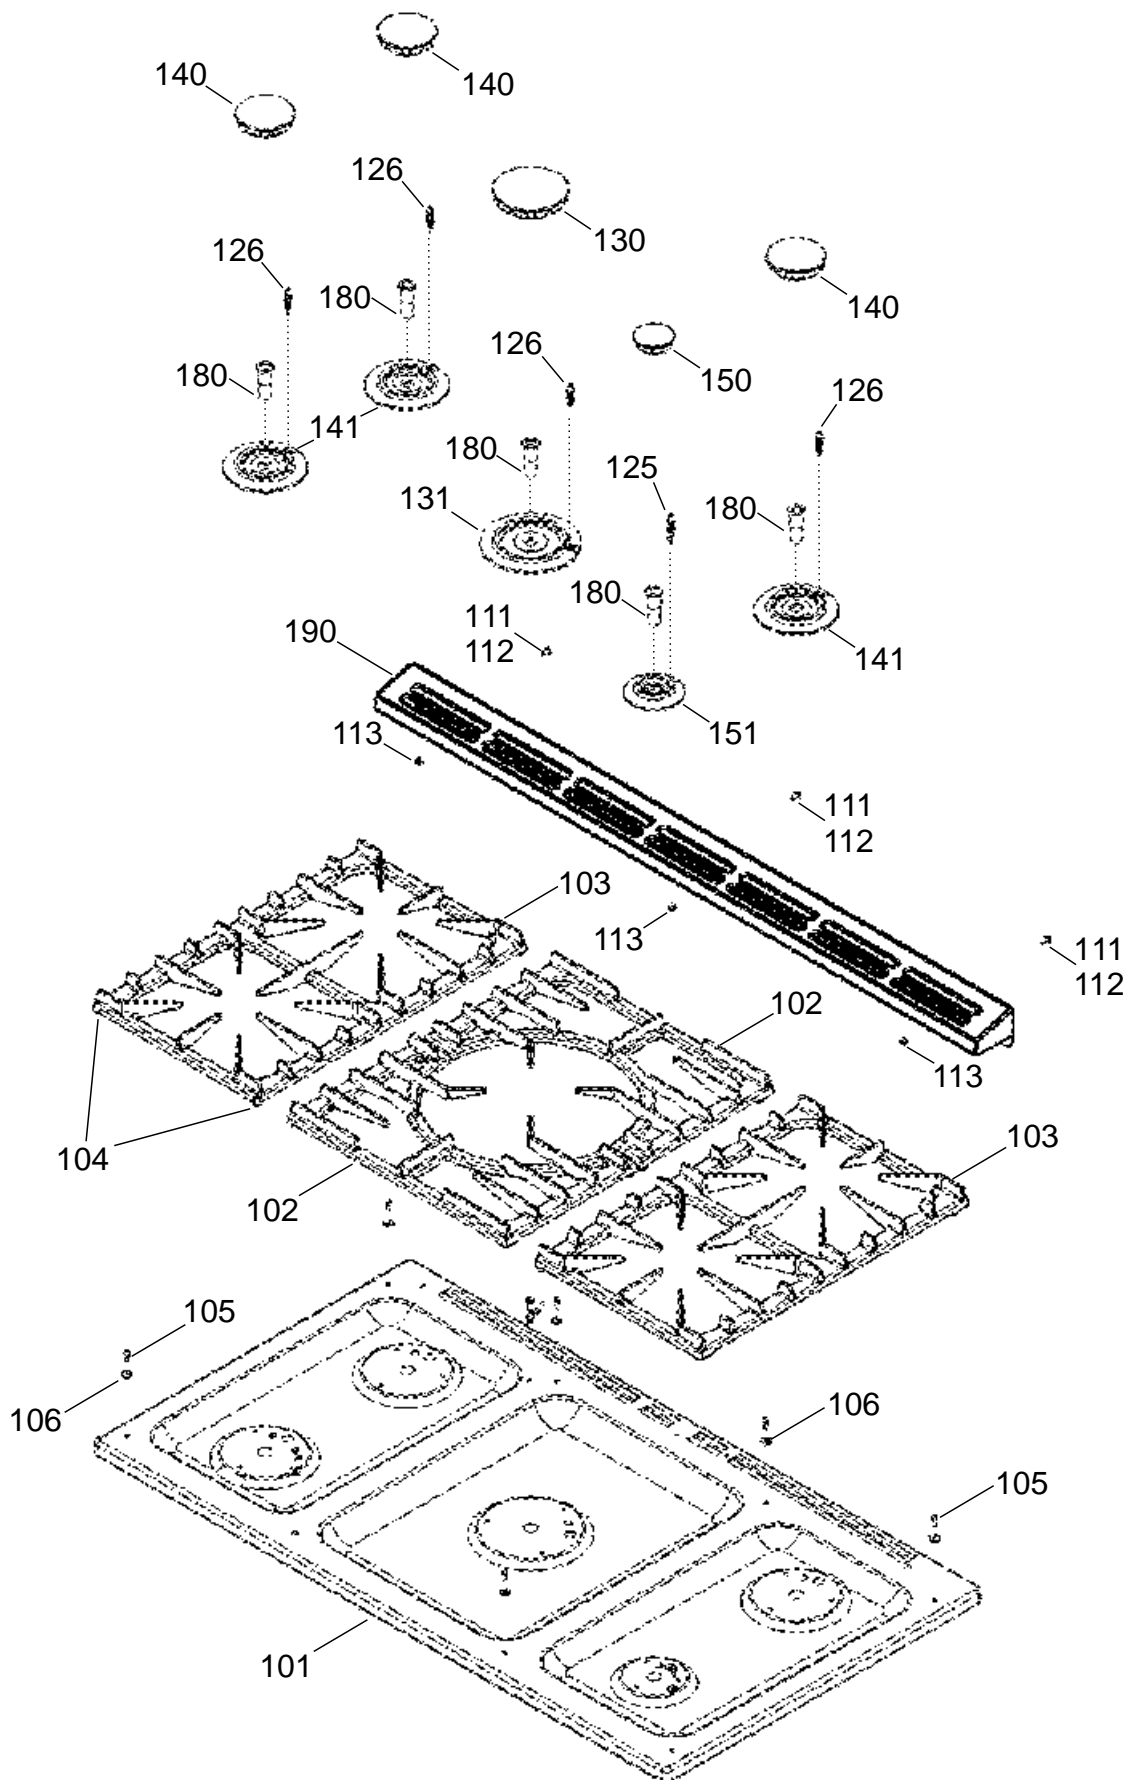

**AGA MASTERCHEF DELUXE
90 DUAL FUEL EU**

DATE:17.10.2019

DSL0820 P00

ISSUE: 01

HOTPLATE

AGA MASTERCHEF DELUXE 90 DUAL FUEL EU

DATE: 17.10.2019

DSL0820 P02

ISSUE: 01

GAS RAIL

FACIA AND CONTROL KNOBS

CONTROL ASSEMBLY

GRILL CHAMBER

LH OVEN (MULTI-FUNCTION AND LIGHT AND MEAT PROBE)

APPLIANCE REAR

OVEN ACCESSORIES

PLINTH

GRILL DOOR

LH OVEN DOOR

RH OVEN DOOR