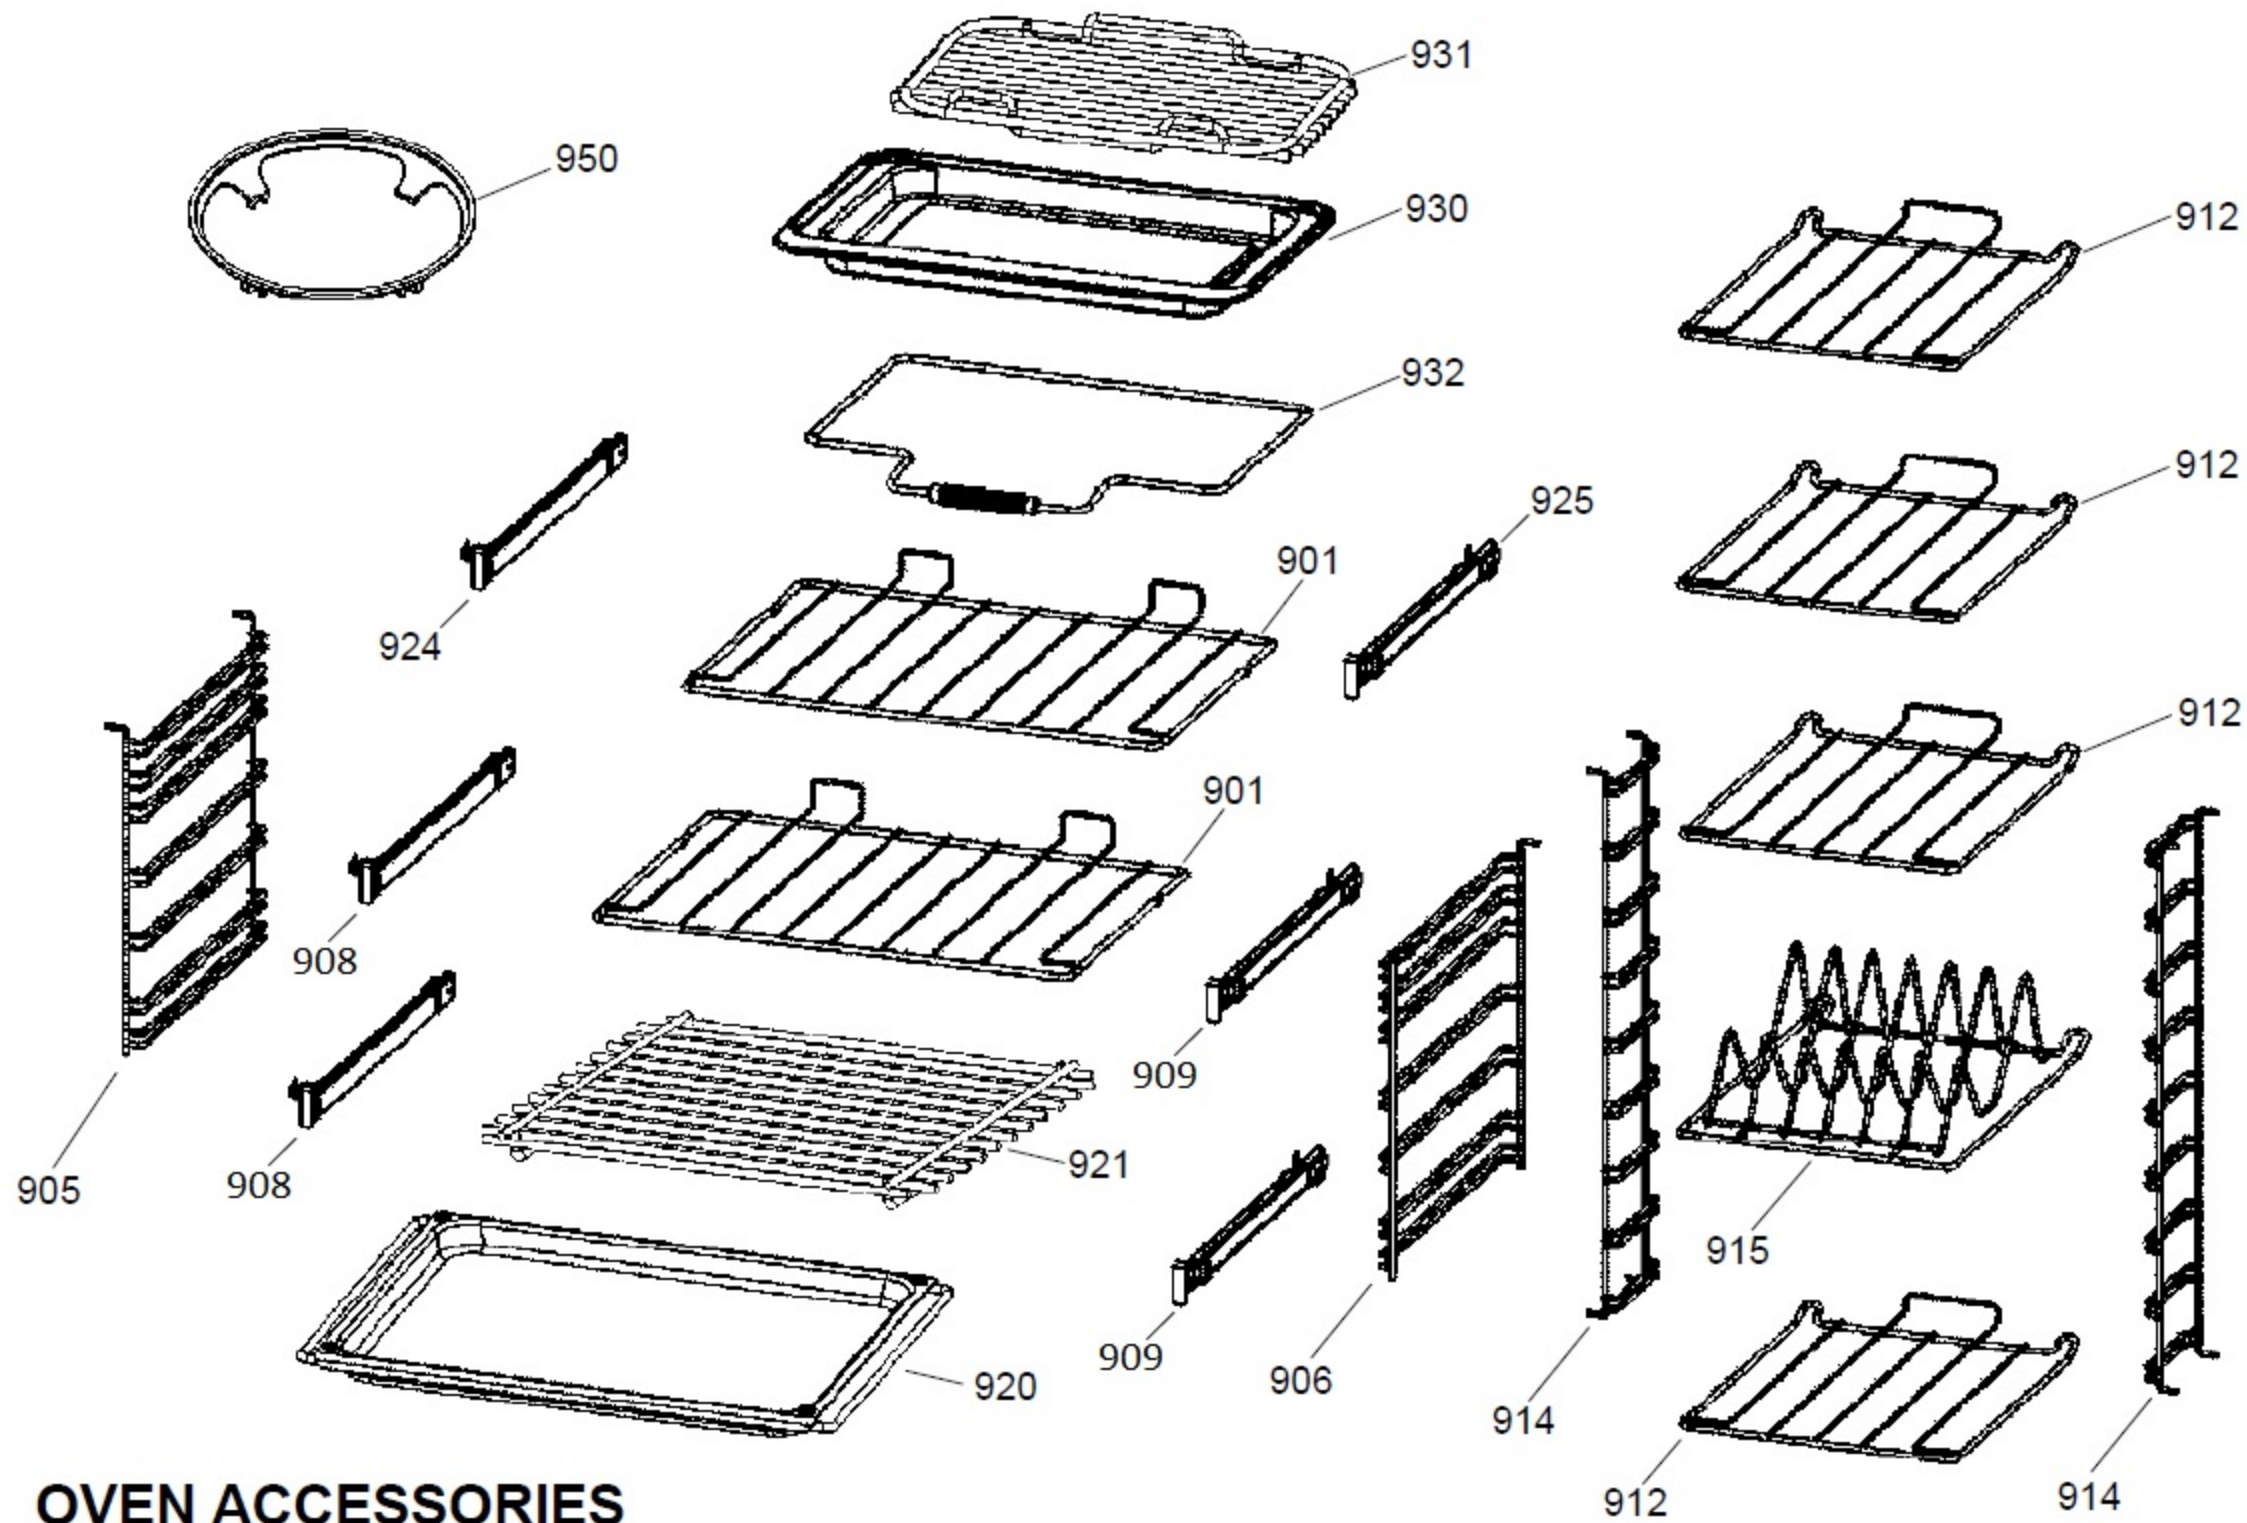

ISSUE: 01

GAS RAIL

FACIA AND CONTROL KNOBS

CONTROL ASSEMBLY

GRILL CHAMBER

LH OVEN (MULTI-FUNCTION AND LIGHT AND MEAT PROBE)

APPLIANCE REAR

OVEN ACCESSORIES

PLINTH

GRILL DOOR

LH OVEN DOOR

RH OVEN DOOR