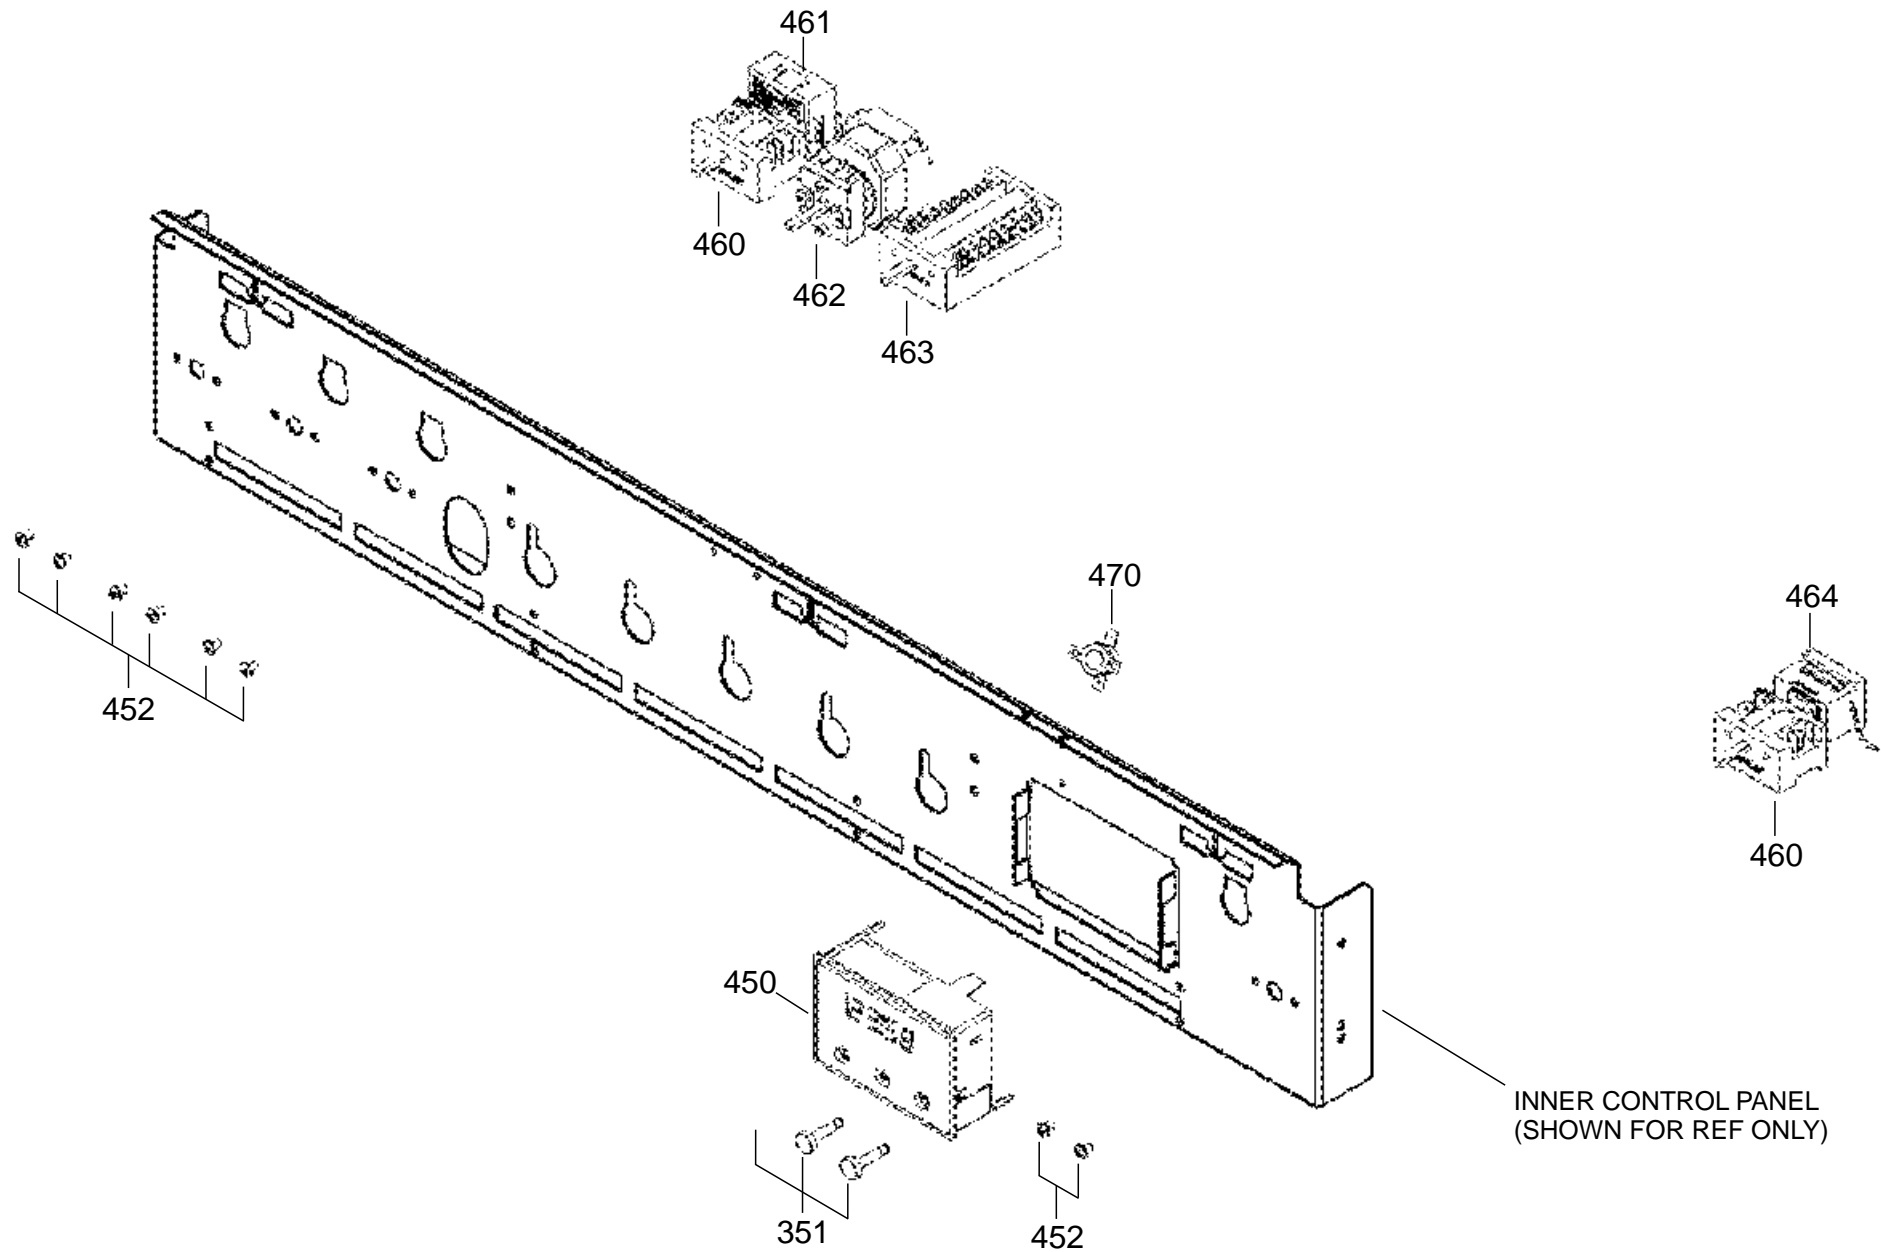

**AGA MASTERCHEF DELUXE
90 DUAL FUEL EU**

DATE:17.10.2019

DSL0820 P00

ISSUE: 01

HOTPLATE

AGA MASTERCHEF DELUXE 90 DUAL FUEL EU

DATE: 17.10.2019

DSL0820 P02

ISSUE: 01

GAS RAIL

FACIA AND CONTROL KNOBS

CONTROL ASSEMBLY

GRILL CHAMBER

LH OVEN (MULTI-FUNCTION AND LIGHT AND MEAT PROBE)

APPLIANCE REAR

OVEN ACCESSORIES

PLINTH

GRILL DOOR

LH OVEN DOOR

RH OVEN DOOR