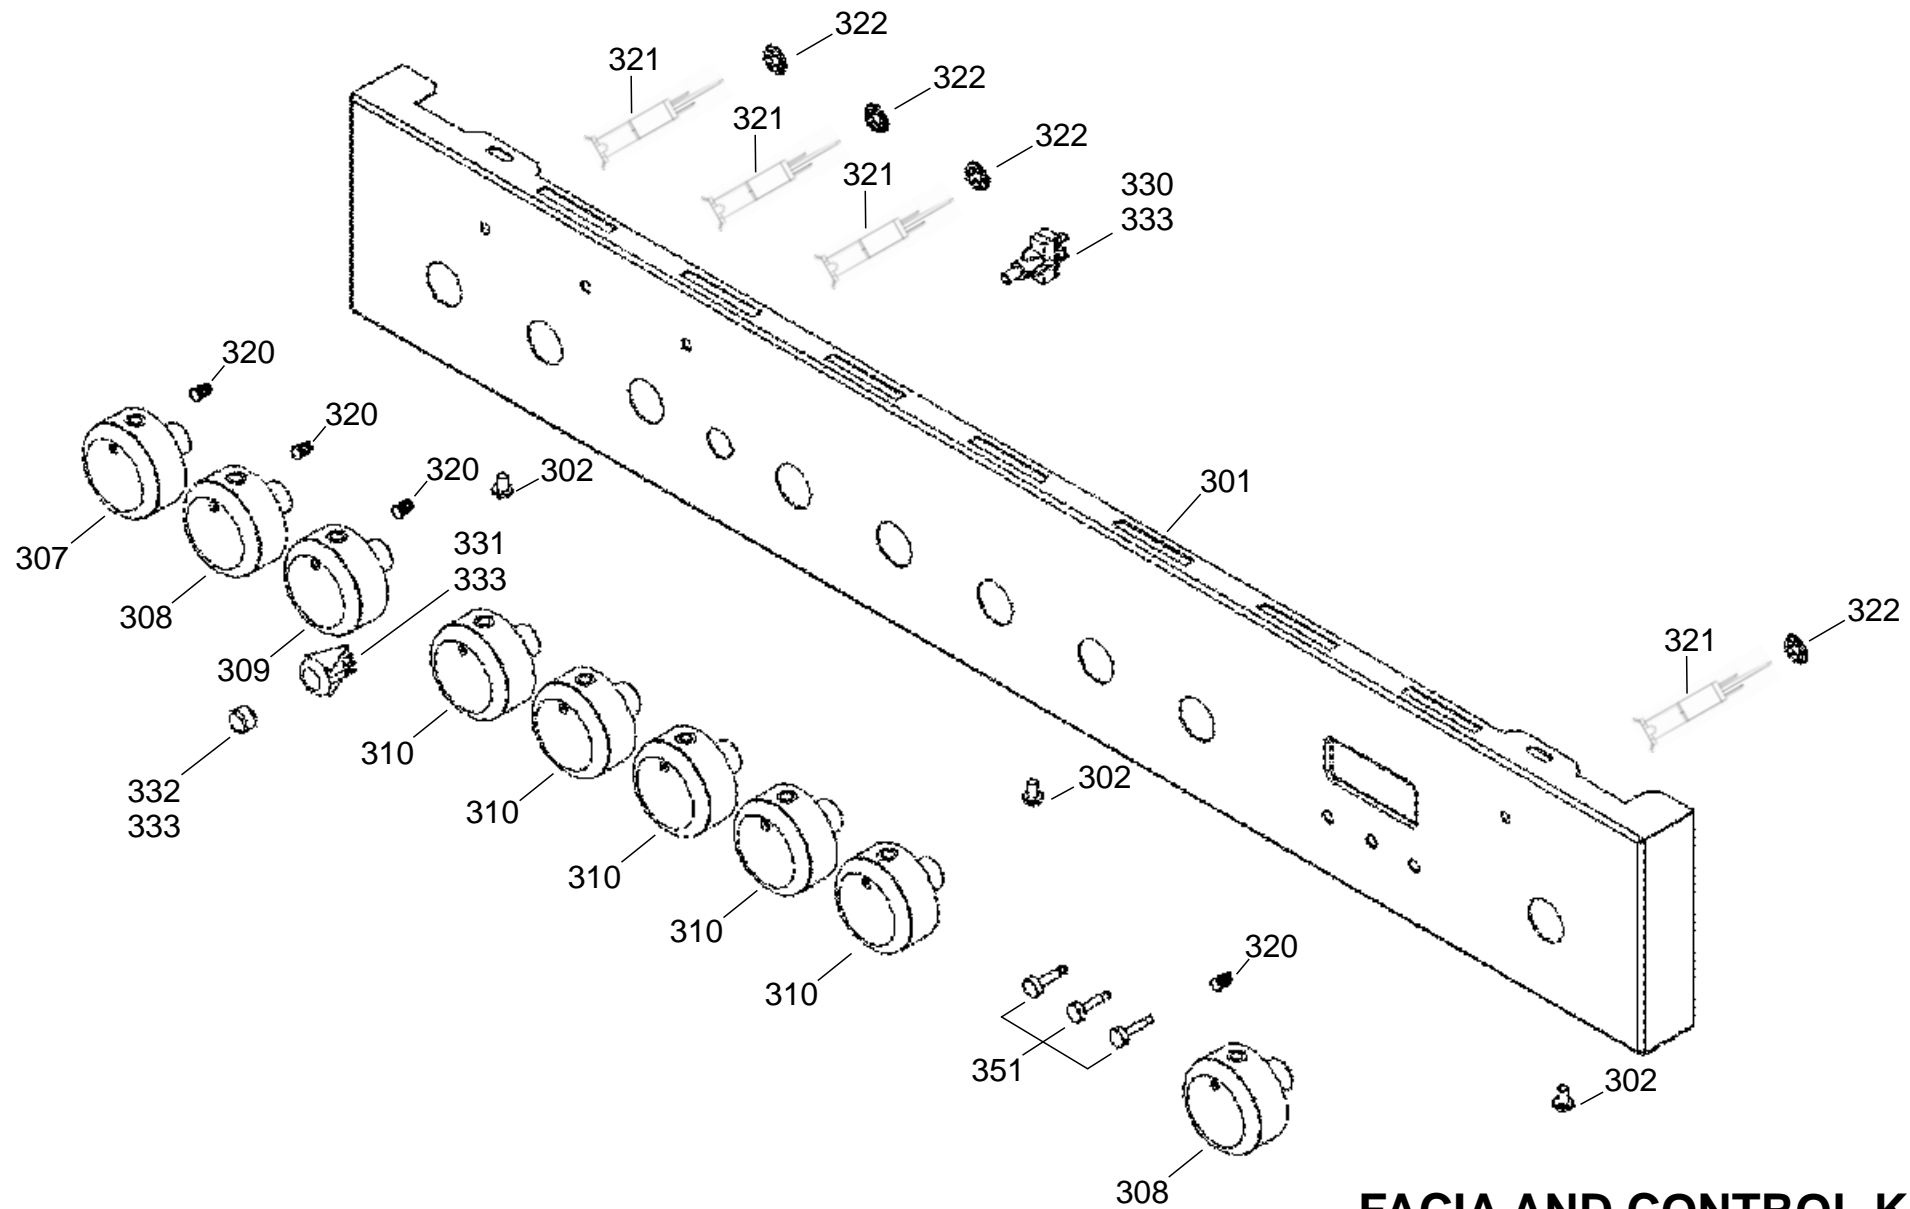

**AGA MASTERCHEF DELUXE
90 DUAL FUEL EU**

DATE:17.10.2019

DSL0820 P00

ISSUE: 01

HOTPLATE

AGA MASTERCHEF DELUXE 90 DUAL FUEL EU

DATE: 17.10.2019

DSL0820 P02

ISSUE: 01

GAS RAIL

FACIA AND CONTROL KNOBS

CONTROL ASSEMBLY

GRILL CHAMBER

LH OVEN (MULTI-FUNCTION AND LIGHT AND MEAT PROBE)

APPLIANCE REAR

OVEN ACCESSORIES

PLINTH

GRILL DOOR

LH OVEN DOOR

RH OVEN DOOR