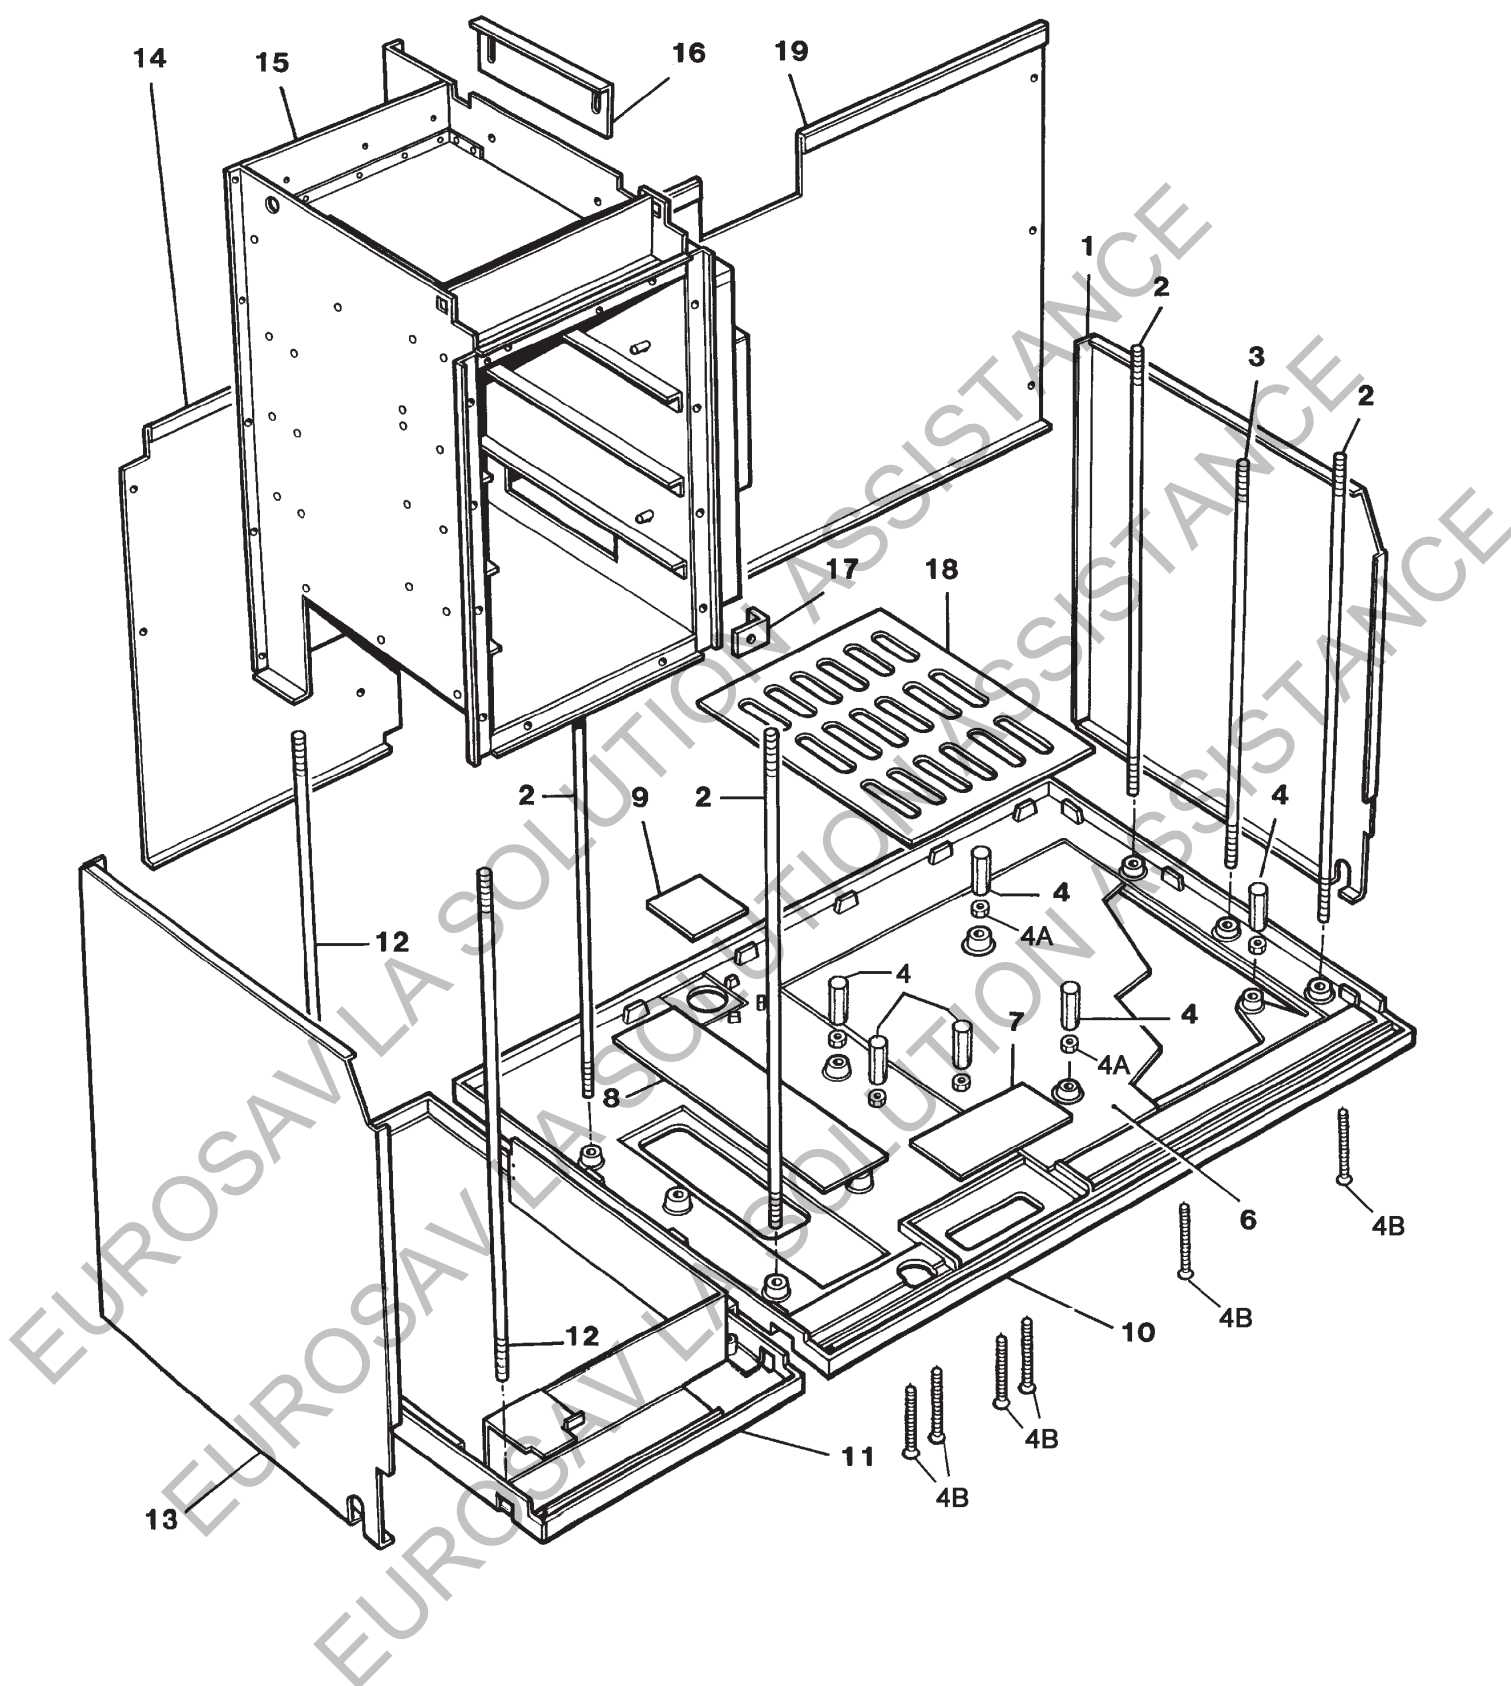

**AGA GE OPEN FLUE -
UK
(S.I.T. GAS BURNER)**

***SPARE PARTS
MANUAL***

AGA GE-OPEN FLUE (UK)
S.I.T. GAS BURNER ASSEMBLY

AGA GE - OPEN FLUE (UK)
TOP PLATES

AGA HINGES & INSULATING COVERS (UP TO M05-008)

AGA HINGES & INSULATING LIDS
FROM MOD CHANGE M05-008

AGA GE - OPEN FLUE (UK)
 OVENS AND ACCESSORIES, SIMMERING PLATE

AGA GE - OPEN FLUE (UK)
 HOTSPOT, FIRE BARREL AND BURNER CHAMBER ASSEMBLY

AGA GE - OPEN FLUE (UK)
FRONT PLATES AND DOORS

AGA GE - OPEN FLUE (UK)
 BASE, SIDES, BACK PLATES AND HOT CUPBOARD