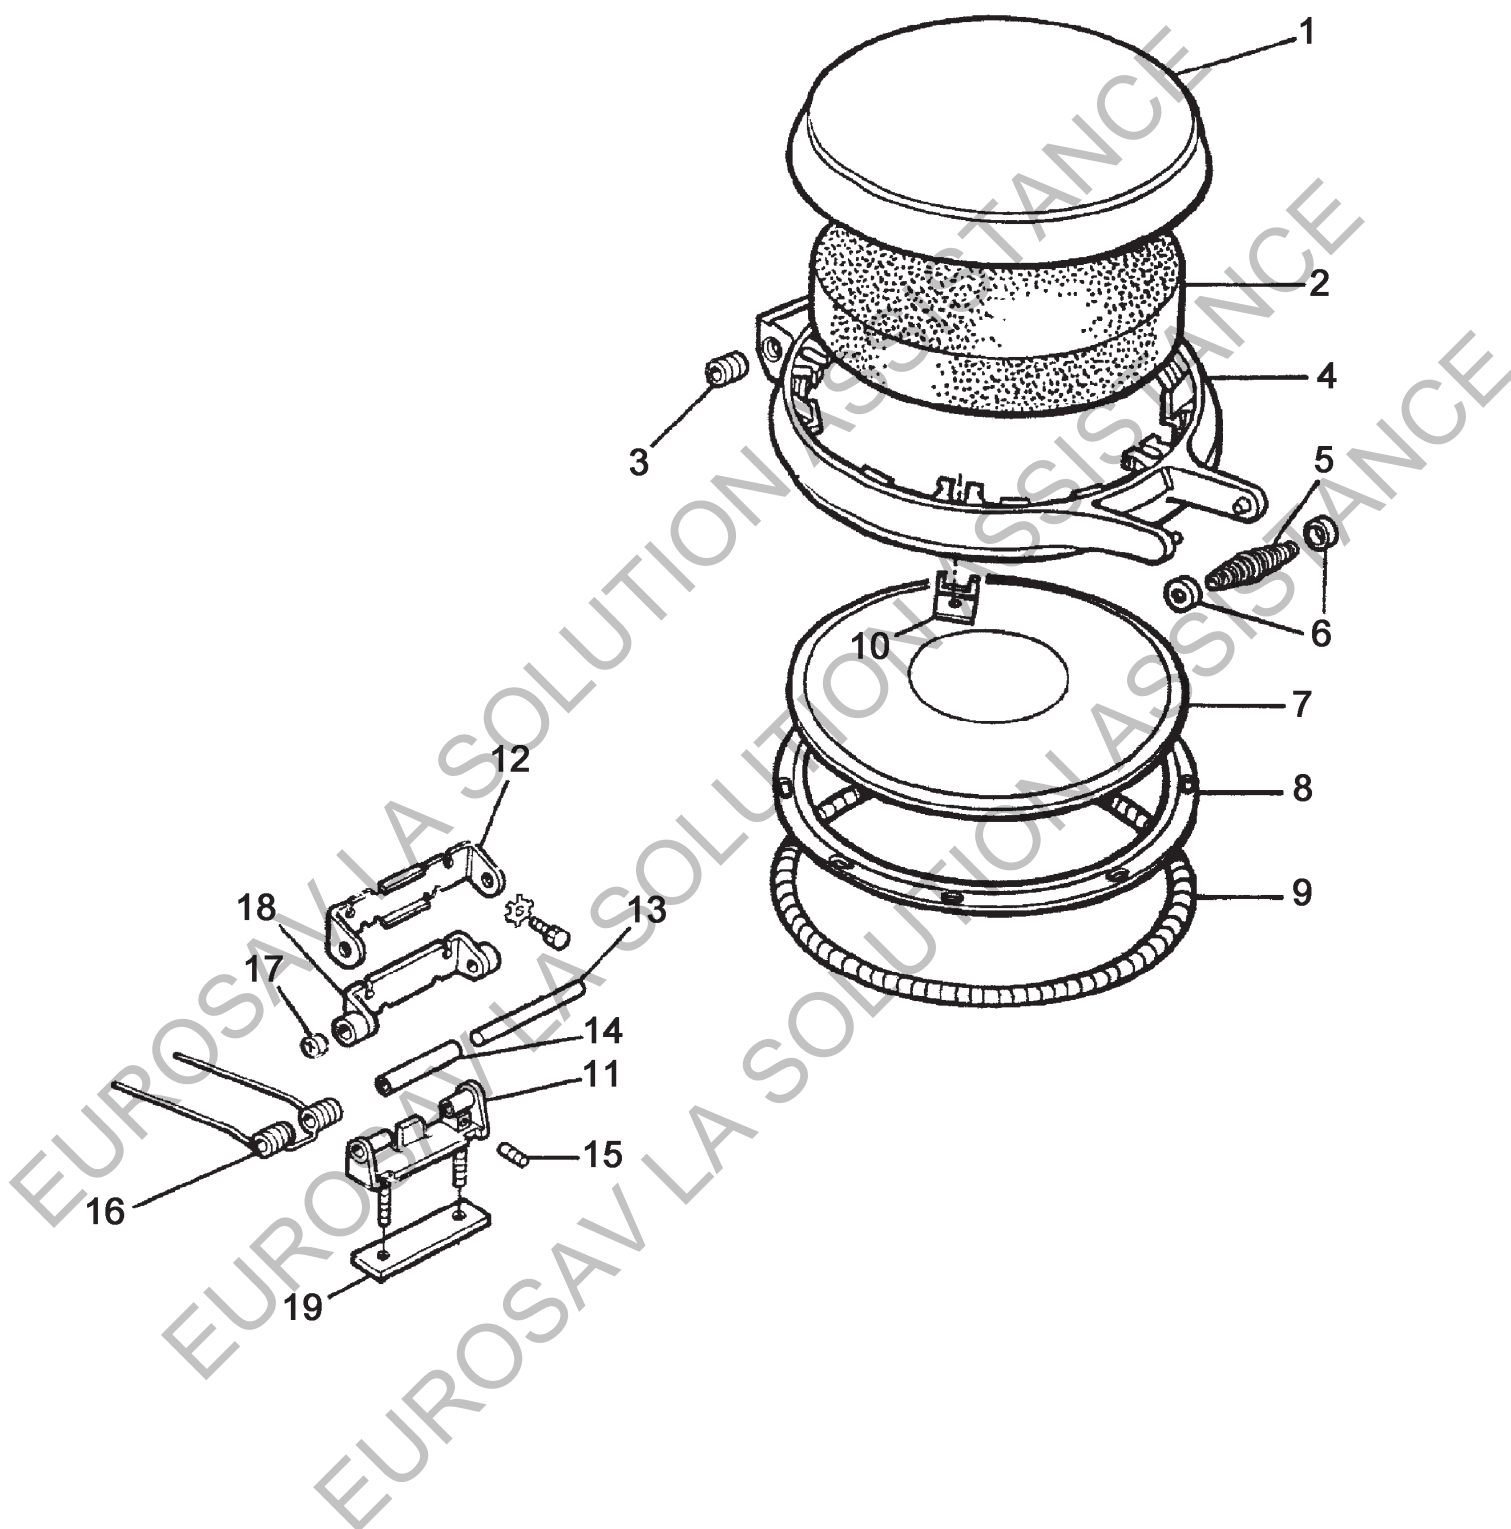

**AGA GE OPEN FLUE -
UK
(S.I.T. GAS BURNER)**

***SPARE PARTS
MANUAL***

AGA GE-OPEN FLUE (UK)
S.I.T. GAS BURNER ASSEMBLY

AGA GE - OPEN FLUE (UK)
TOP PLATES

AGA HINGES & INSULATING COVERS (UP TO M05-008)

AGA HINGES & INSULATING LIDS
FROM MOD CHANGE M05-008

AGA GE - OPEN FLUE (UK)
 OVENS AND ACCESSORIES, SIMMERING PLATE

AGA GE - OPEN FLUE (UK)
 HOTSPOT, FIRE BARREL AND BURNER CHAMBER ASSEMBLY

AGA GE - OPEN FLUE (UK)
FRONT PLATES AND DOORS

AGA GE - OPEN FLUE (UK)
 BASE, SIDES, BACK PLATES AND HOT CUPBOARD