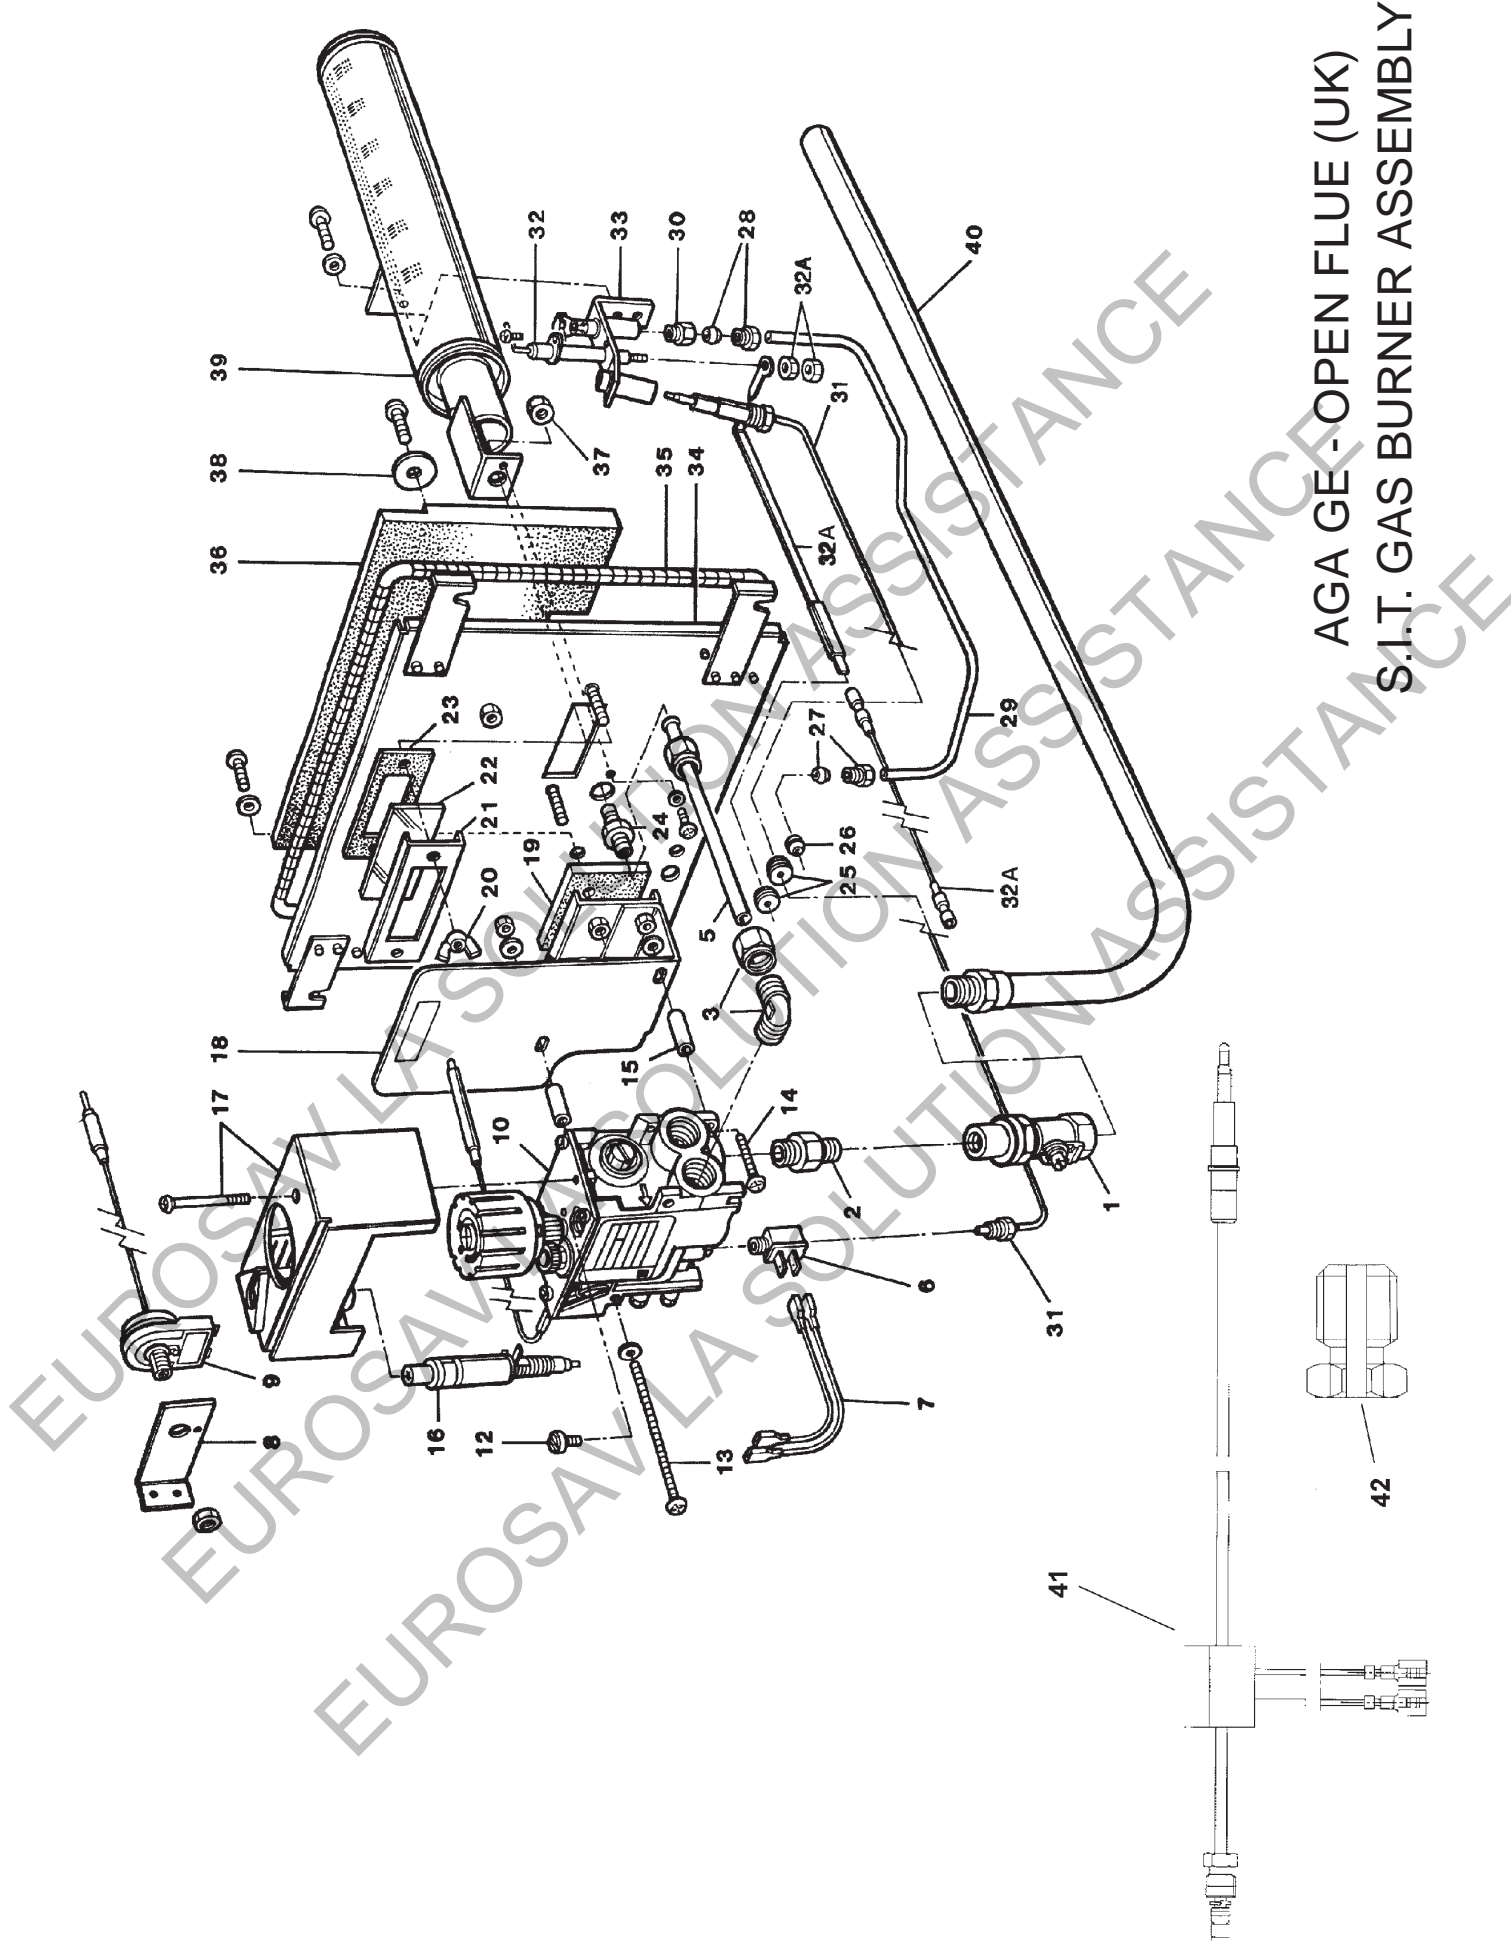

**AGA GE OPEN FLUE -
UK
(S.I.T. GAS BURNER)**

***SPARE PARTS
MANUAL***

AGA GE-OPEN FLUE (UK)
S.I.T. GAS BURNER ASSEMBLY

AGA GE - OPEN FLUE (UK)
TOP PLATES

AGA HINGES & INSULATING COVERS (UP TO M05-008)

AGA HINGES & INSULATING LIDS
FROM MOD CHANGE M05-008

AGA GE - OPEN FLUE (UK)
 OVENS AND ACCESSORIES, SIMMERING PLATE

AGA GE - OPEN FLUE (UK)
 HOTSPOT, FIRE BARREL AND BURNER CHAMBER ASSEMBLY

AGA GE - OPEN FLUE (UK)
FRONT PLATES AND DOORS

AGA GE - OPEN FLUE (UK)
 BASE, SIDES, BACK PLATES AND HOT CUPBOARD