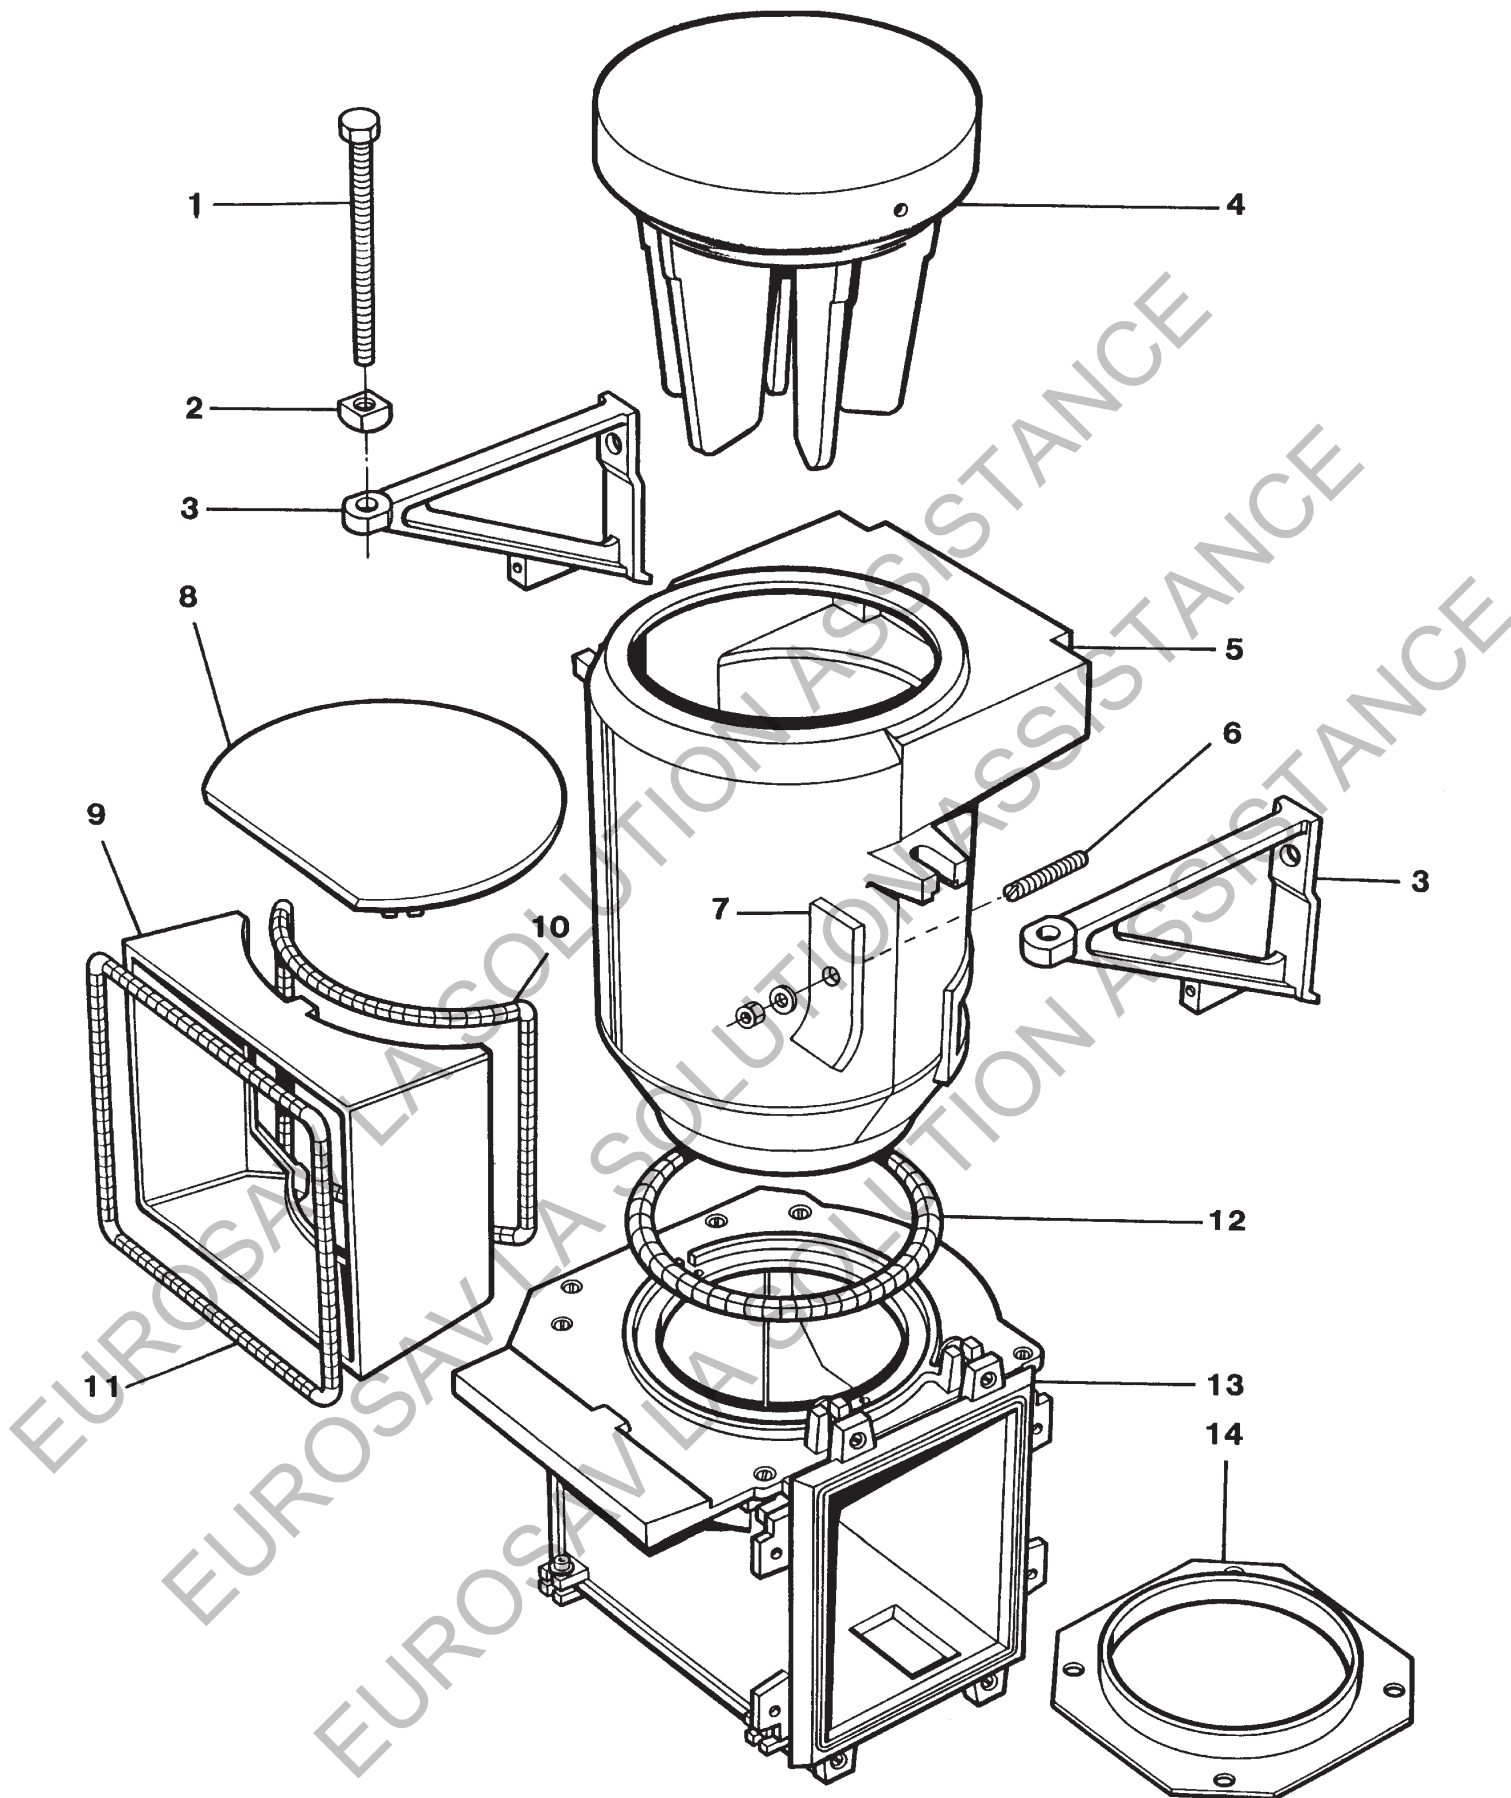

**AGA GE OPEN FLUE -
UK
(S.I.T. GAS BURNER)**

***SPARE PARTS
MANUAL***

AGA GE-OPEN FLUE (UK)
S.I.T. GAS BURNER ASSEMBLY

AGA GE - OPEN FLUE (UK)
TOP PLATES

AGA HINGES & INSULATING COVERS (UP TO M05-008)

AGA HINGES & INSULATING LIDS
FROM MOD CHANGE M05-008

AGA GE - OPEN FLUE (UK)
 OVENS AND ACCESSORIES, SIMMERING PLATE

AGA GE - OPEN FLUE (UK)
 HOTSPOT, FIRE BARREL AND BURNER CHAMBER ASSEMBLY

AGA GE - OPEN FLUE (UK)
FRONT PLATES AND DOORS

AGA GE - OPEN FLUE (UK)
 BASE, SIDES, BACK PLATES AND HOT CUPBOARD