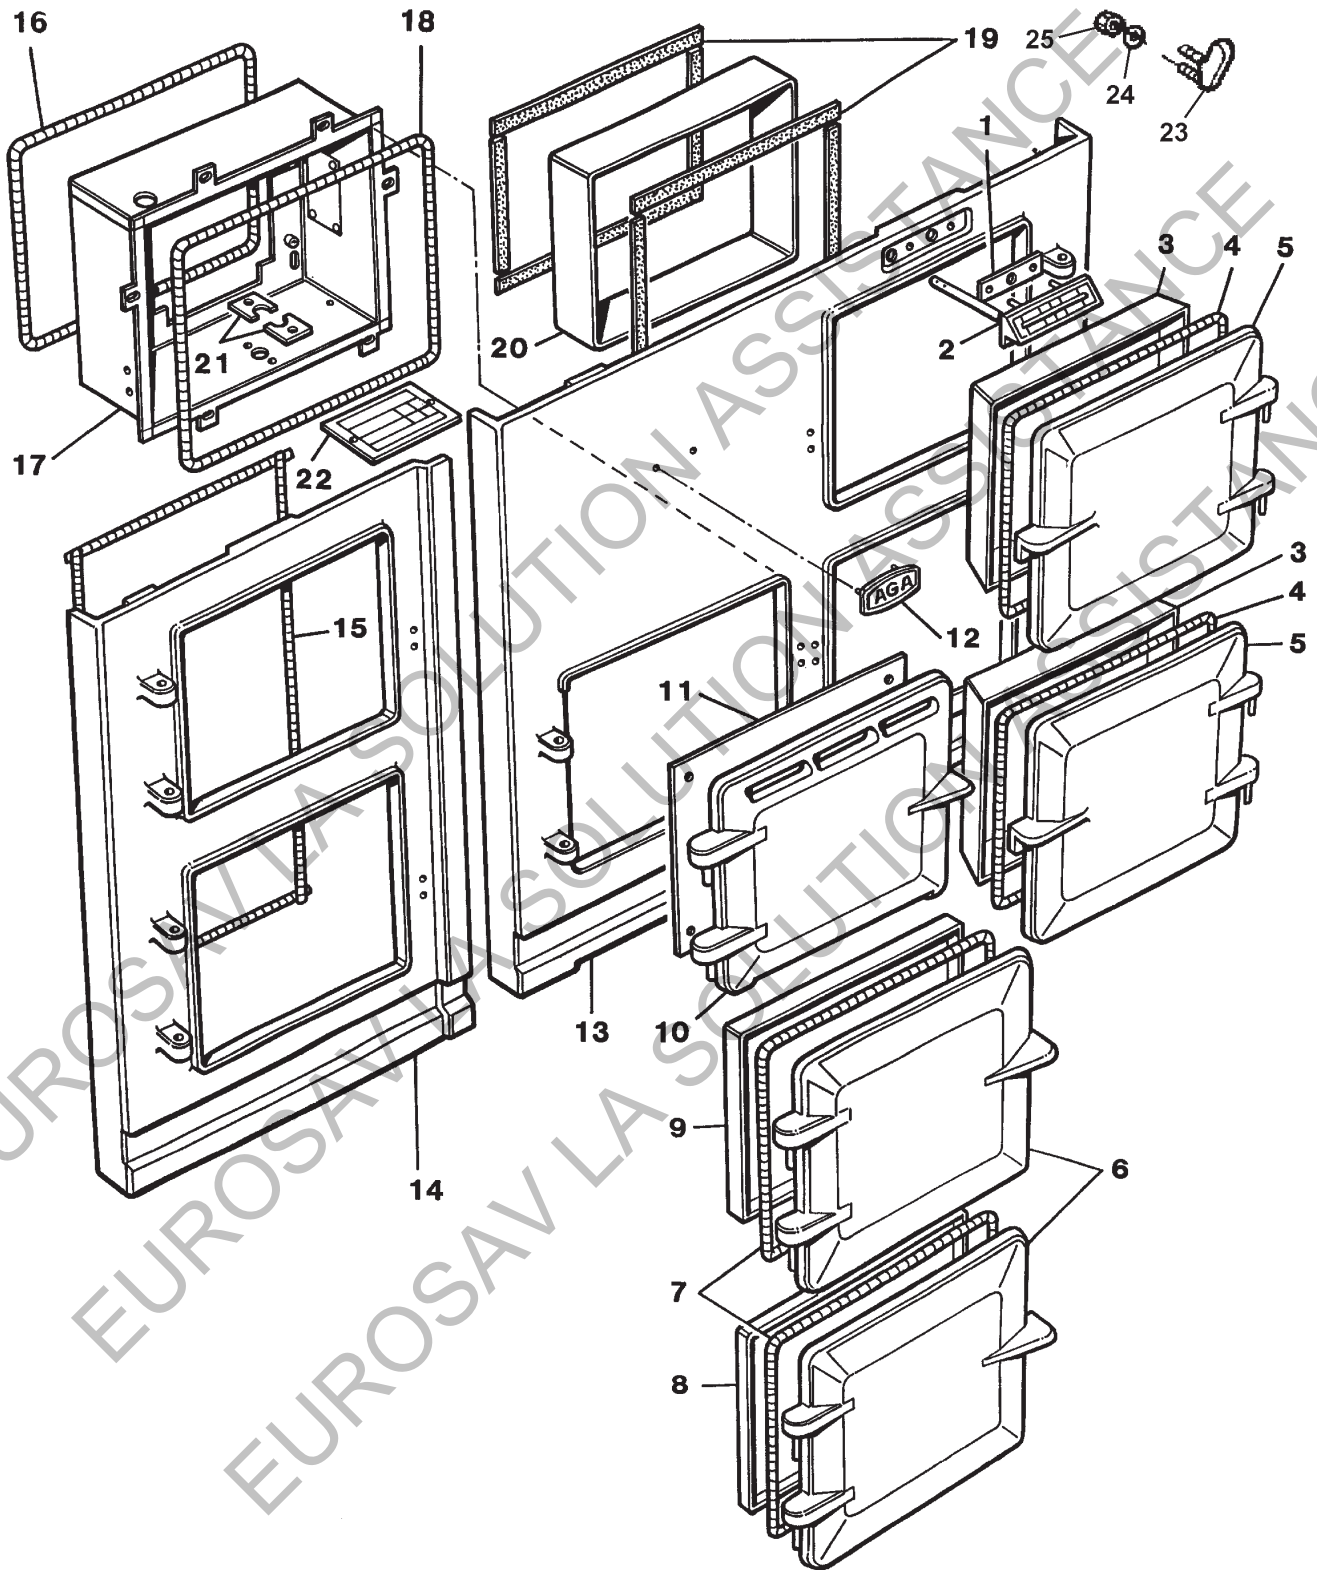

**AGA GE OPEN FLUE -
UK
(S.I.T. GAS BURNER)**

***SPARE PARTS
MANUAL***

AGA GE-OPEN FLUE (UK)
S.I.T. GAS BURNER ASSEMBLY

AGA GE - OPEN FLUE (UK)
TOP PLATES

AGA HINGES & INSULATING COVERS (UP TO M05-008)

AGA HINGES & INSULATING LIDS
FROM MOD CHANGE M05-008

AGA GE - OPEN FLUE (UK)
 OVENS AND ACCESSORIES, SIMMERING PLATE

AGA GE - OPEN FLUE (UK)
 HOTSPOT, FIRE BARREL AND BURNER CHAMBER ASSEMBLY

AGA GE - OPEN FLUE (UK)
FRONT PLATES AND DOORS

AGA GE - OPEN FLUE (UK)
 BASE, SIDES, BACK PLATES AND HOT CUPBOARD