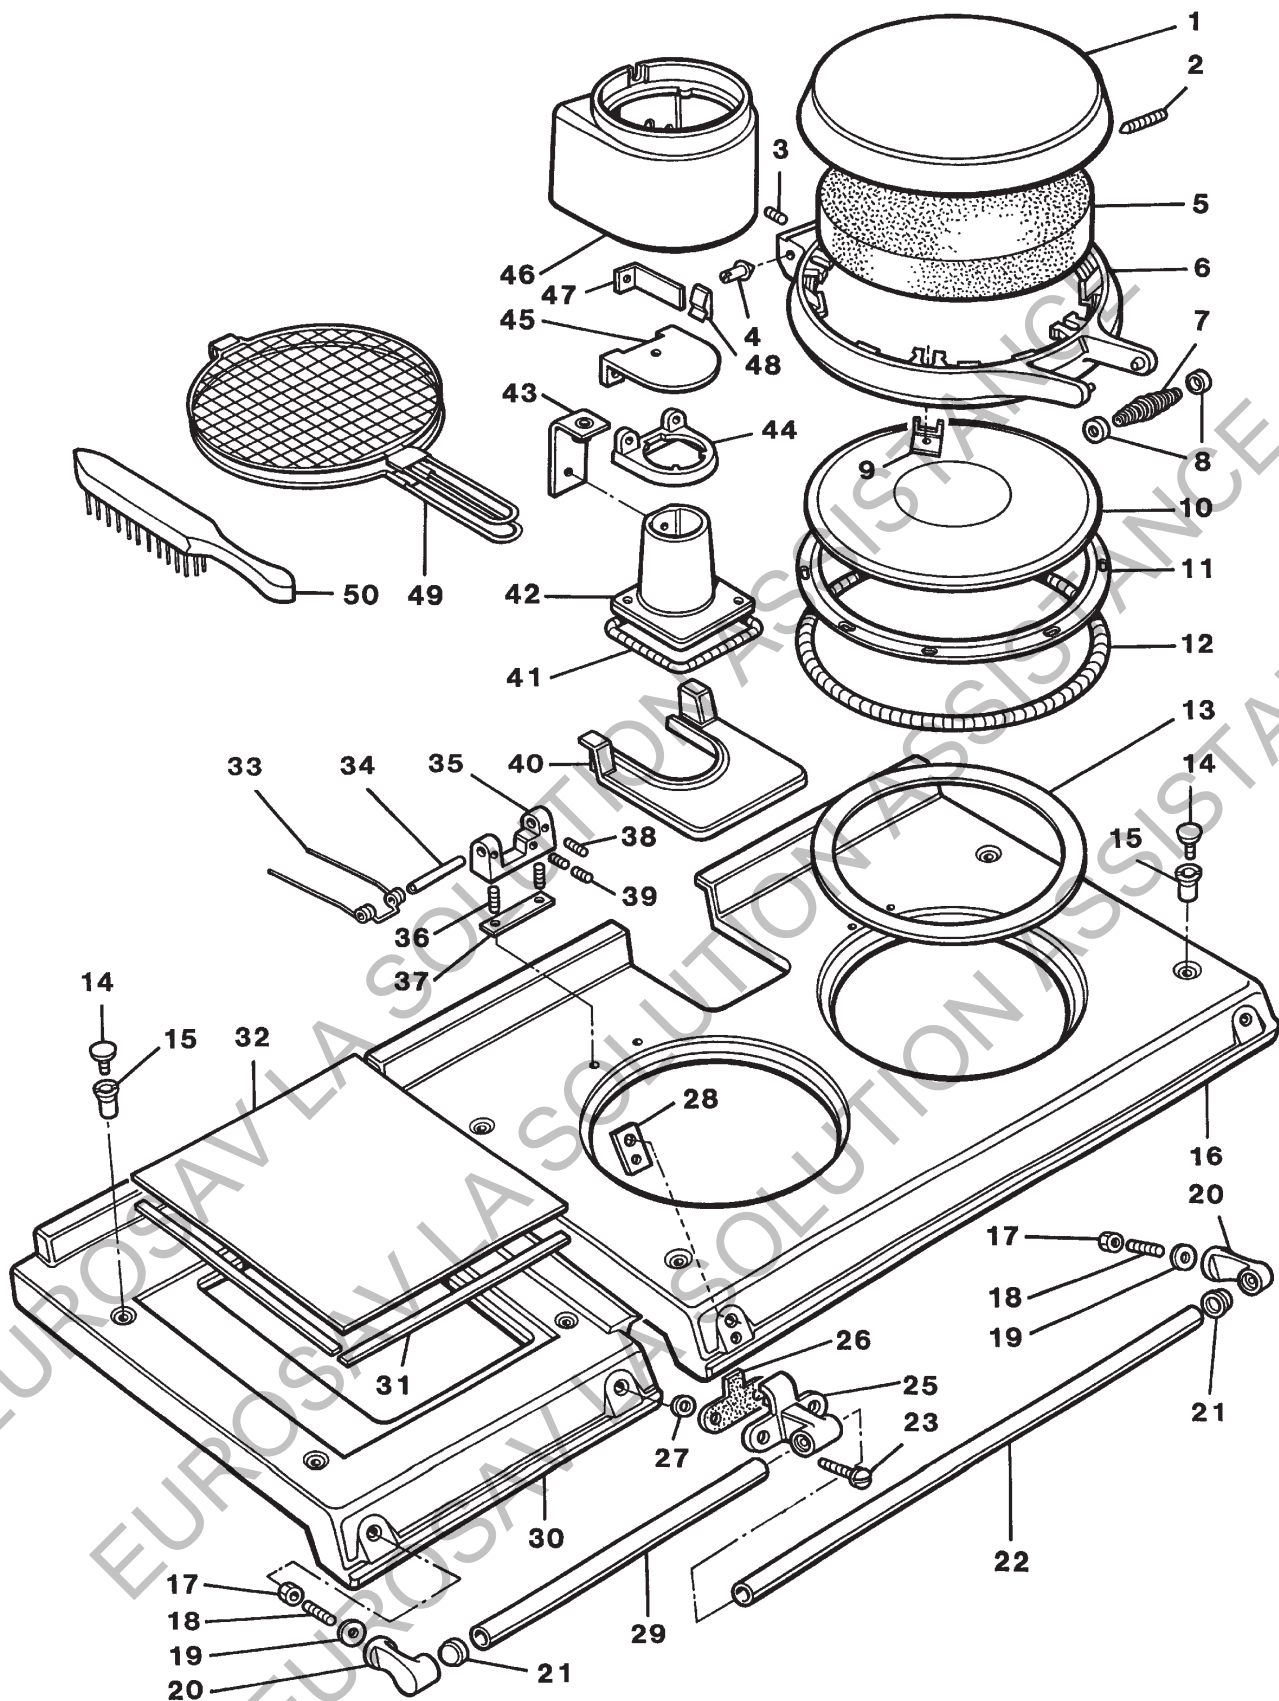

**AGA GE OPEN FLUE -
UK
(S.I.T. GAS BURNER)**

***SPARE PARTS
MANUAL***

AGA GE-OPEN FLUE (UK)
S.I.T. GAS BURNER ASSEMBLY

AGA GE - OPEN FLUE (UK)
TOP PLATES

AGA HINGES & INSULATING COVERS (UP TO M05-008)

AGA HINGES & INSULATING LIDS
FROM MOD CHANGE M05-008

AGA GE - OPEN FLUE (UK)
 OVENS AND ACCESSORIES, SIMMERING PLATE

AGA GE - OPEN FLUE (UK)
 HOTSPOT, FIRE BARREL AND BURNER CHAMBER ASSEMBLY

AGA GE - OPEN FLUE (UK)
FRONT PLATES AND DOORS

AGA GE - OPEN FLUE (UK)
 BASE, SIDES, BACK PLATES AND HOT CUPBOARD