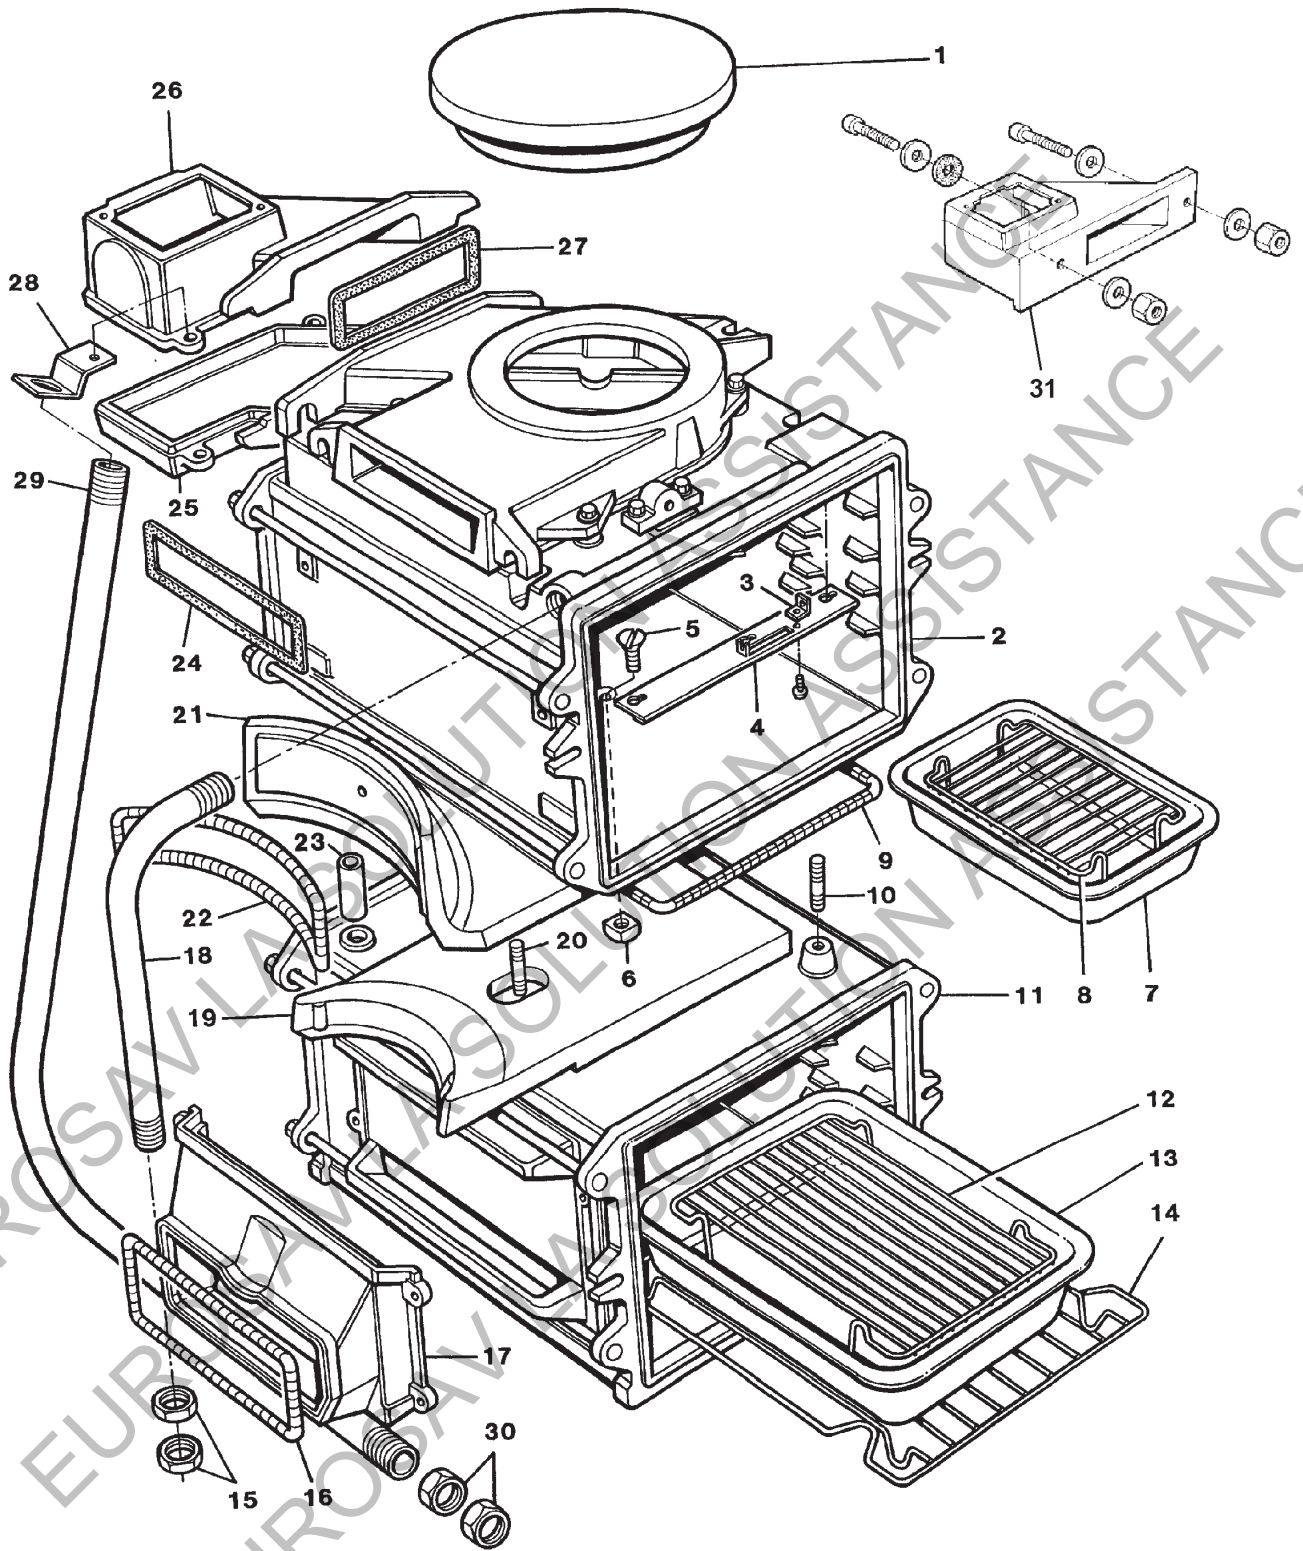

**AGA GE OPEN FLUE -
UK
(S.I.T. GAS BURNER)**

***SPARE PARTS
MANUAL***

AGA GE-OPEN FLUE (UK)
S.I.T. GAS BURNER ASSEMBLY

AGA GE - OPEN FLUE (UK)
TOP PLATES

AGA HINGES & INSULATING COVERS (UP TO M05-008)

AGA HINGES & INSULATING LIDS
FROM MOD CHANGE M05-008

AGA GE - OPEN FLUE (UK)
 OVENS AND ACCESSORIES, SIMMERING PLATE

AGA GE - OPEN FLUE (UK)
 HOTSPOT, FIRE BARREL AND BURNER CHAMBER ASSEMBLY

AGA GE - OPEN FLUE (UK)
FRONT PLATES AND DOORS

AGA GE - OPEN FLUE (UK)
 BASE, SIDES, BACK PLATES AND HOT CUPBOARD