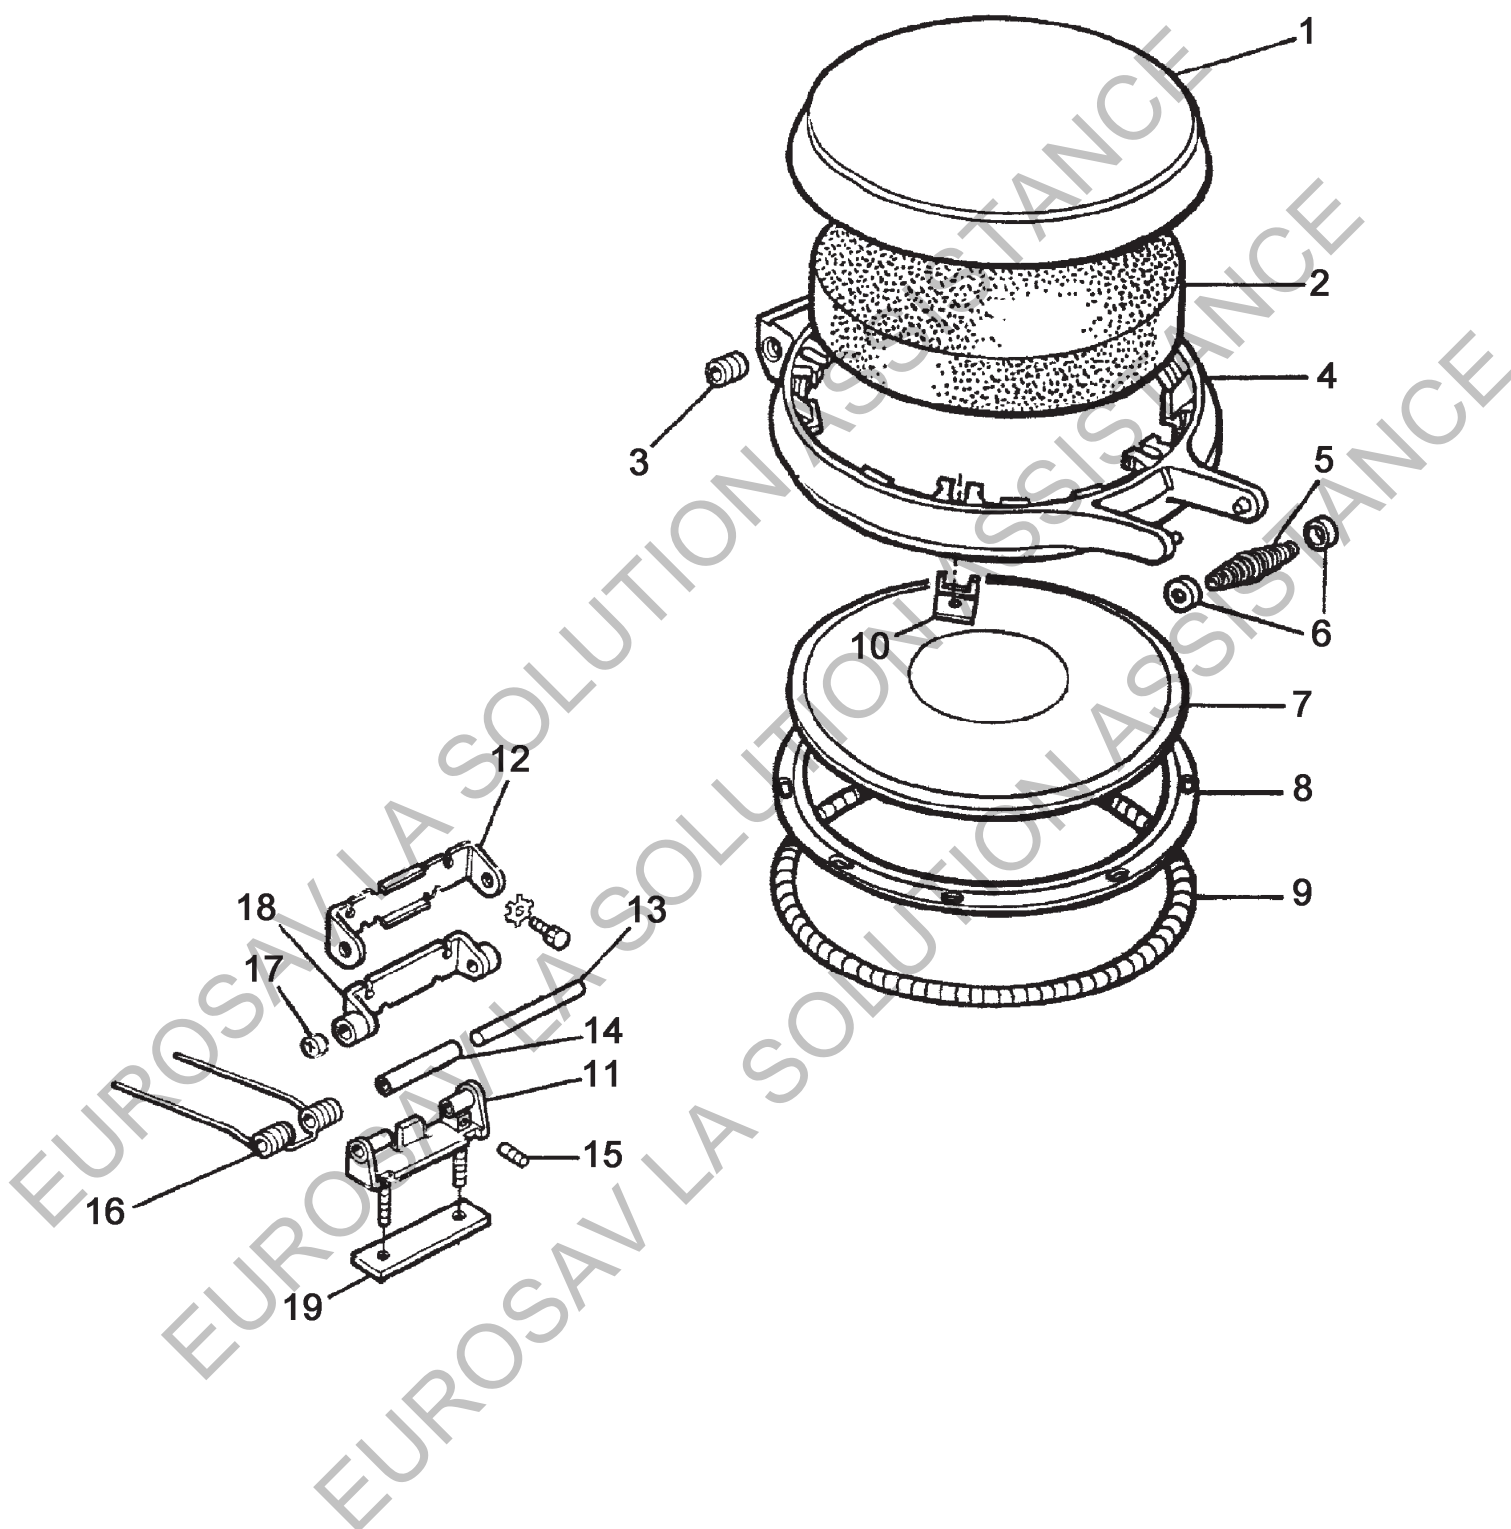

**AGA GC3 -
POWER FLUE**

***SPARE PARTS
MANUAL***

BURNER ASSEMBLY
AGA GC3 (POWER FLUE)

AGA GC3 POWER FLUE
TOP PLATES

AGA LID HINGES & INSULATING COVERS (UP TO M05-008)

AGA HINGES & INSULATING LIDS
FROM MOD CHANGE M05-008

BASE, SIDE AND BACK PLATE
 AGA GC3 POWER FLUE

FLUE PIPEWORK, TERMINAL AND BACKPLATE
AGA GC3 POWER FLUE