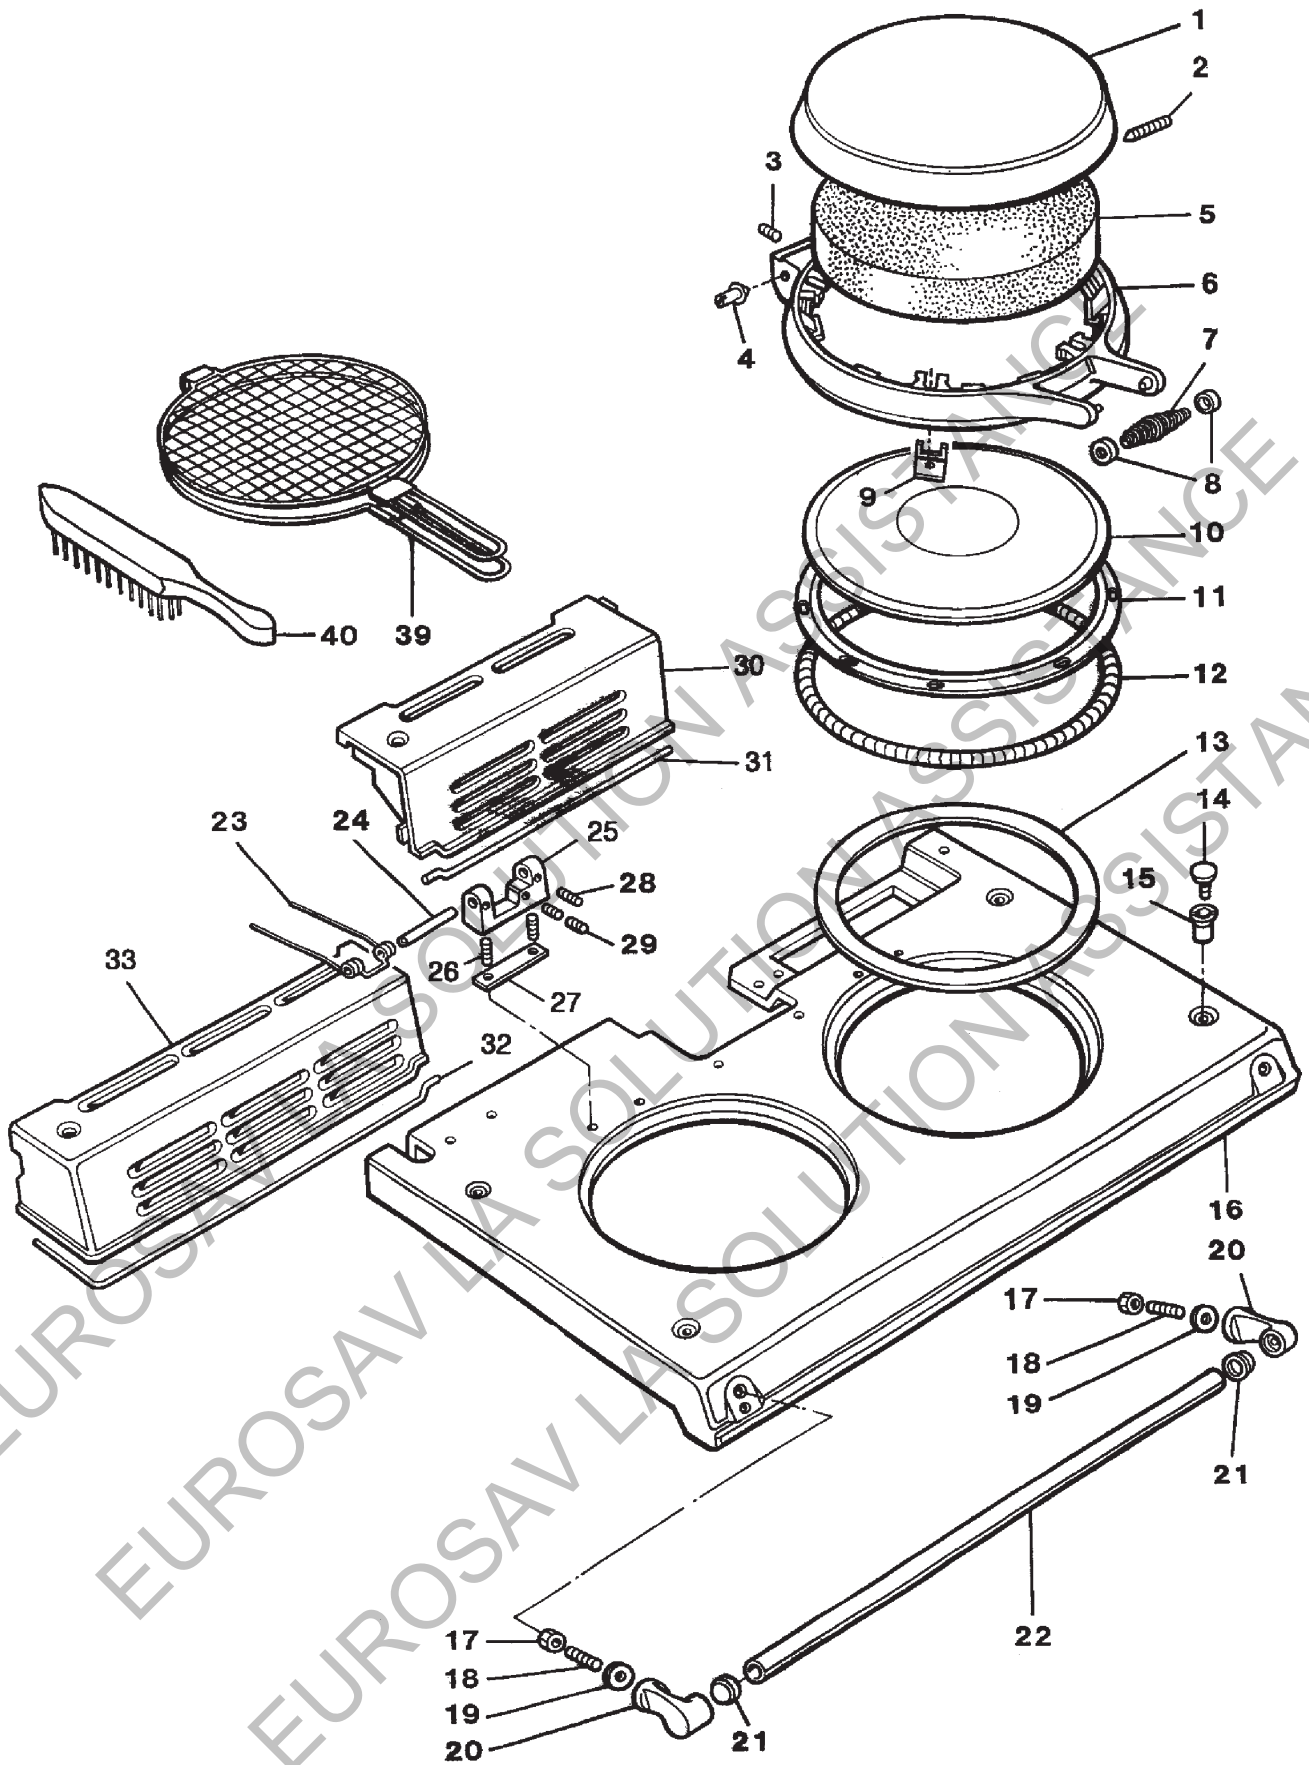

**AGA GC3 -
POWER FLUE**

***SPARE PARTS
MANUAL***

BURNER ASSEMBLY
AGA GC3 (POWER FLUE)

AGA GC3 POWER FLUE
TOP PLATES

AGA LID HINGES & INSULATING COVERS (UP TO M05-008)

AGA HINGES & INSULATING LIDS
FROM MOD CHANGE M05-008

BASE, SIDE AND BACK PLATE
 AGA GC3 POWER FLUE

FLUE PIPEWORK, TERMINAL AND BACKPLATE
AGA GC3 POWER FLUE