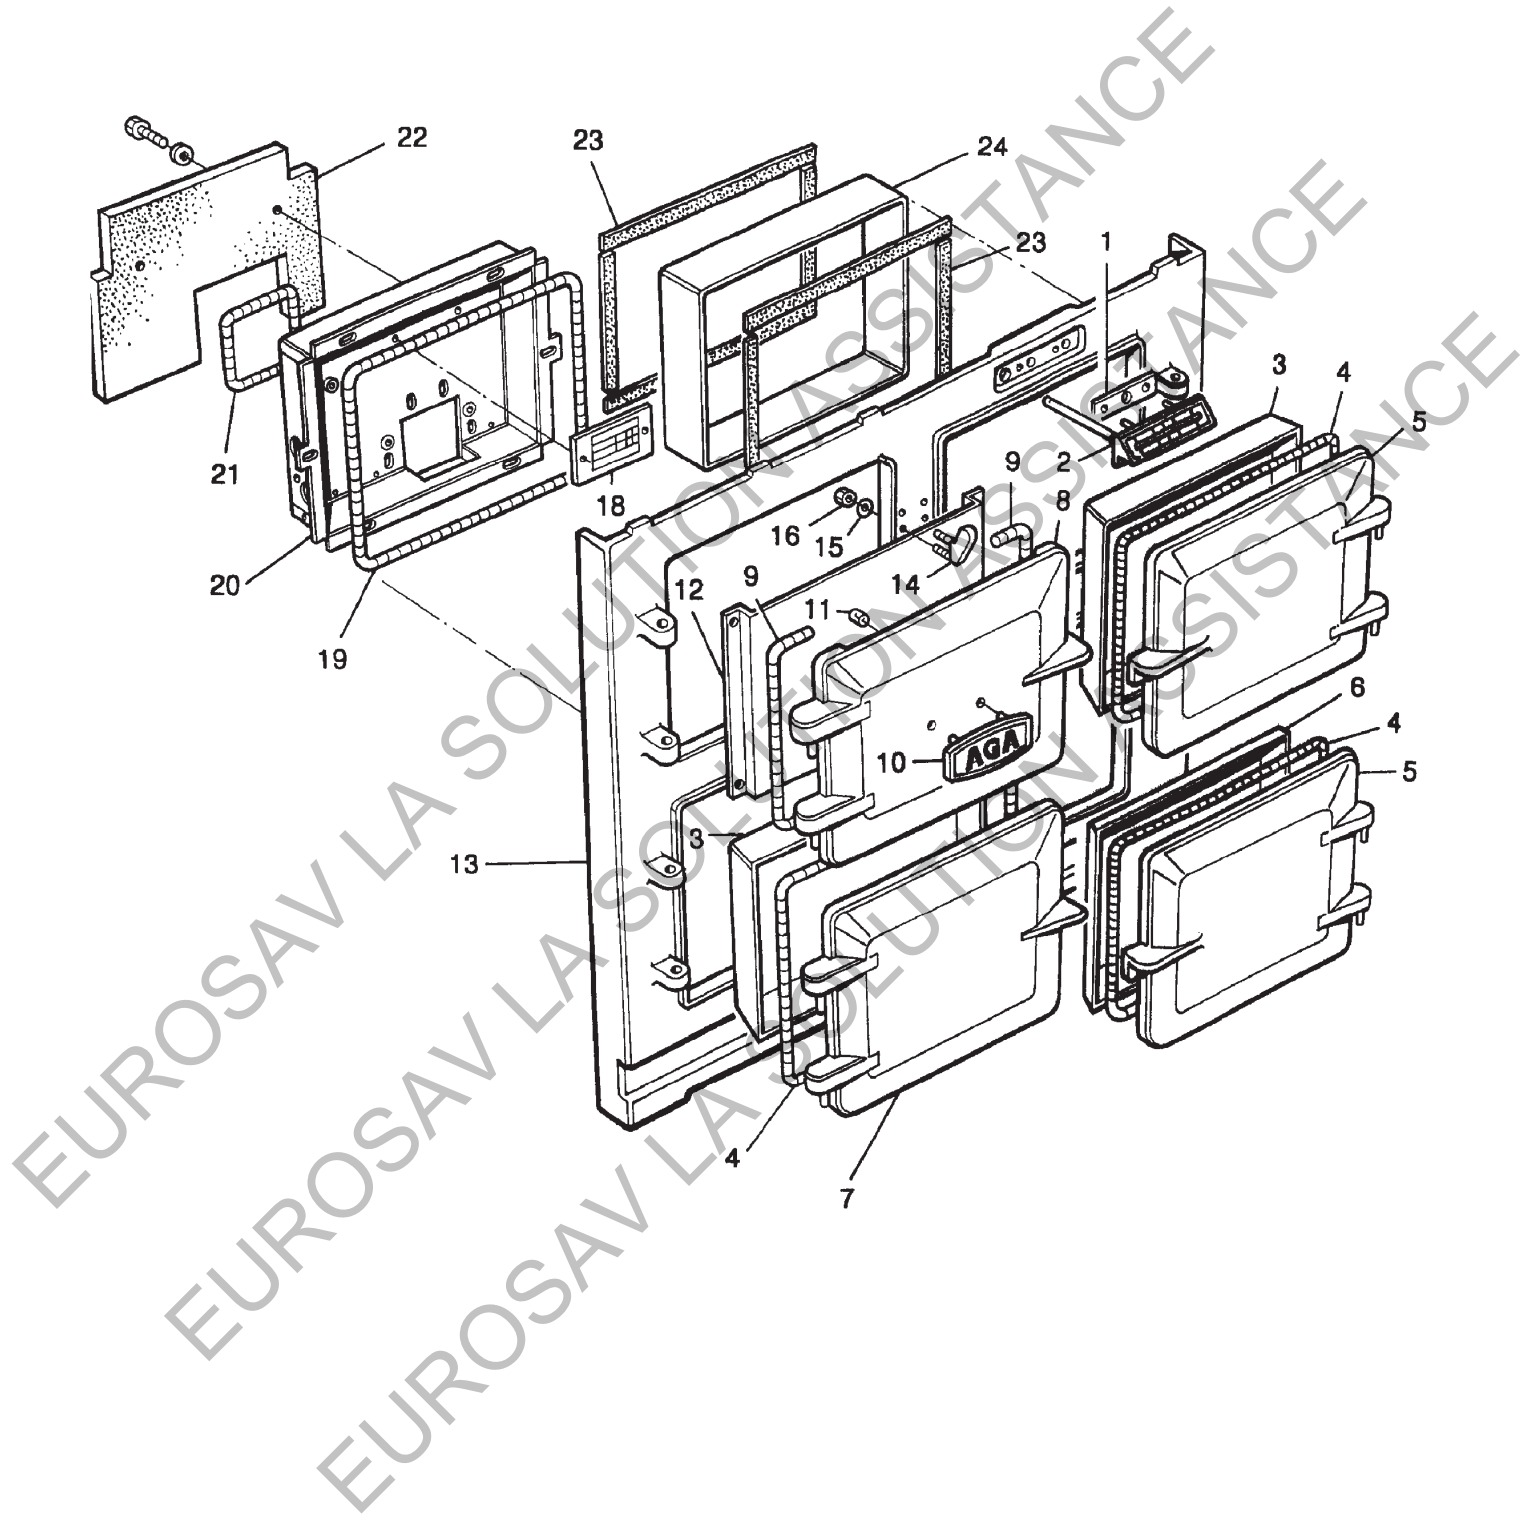

**AGA GC3 -
POWER FLUE**

***SPARE PARTS
MANUAL***

BURNER ASSEMBLY
AGA GC3 (POWER FLUE)

AGA GC3 POWER FLUE
TOP PLATES

AGA LID HINGES & INSULATING COVERS (UP TO M05-008)

AGA HINGES & INSULATING LIDS
FROM MOD CHANGE M05-008

BASE, SIDE AND BACK PLATE
 AGA GC3 POWER FLUE

FLUE PIPEWORK, TERMINAL AND BACKPLATE
AGA GC3 POWER FLUE