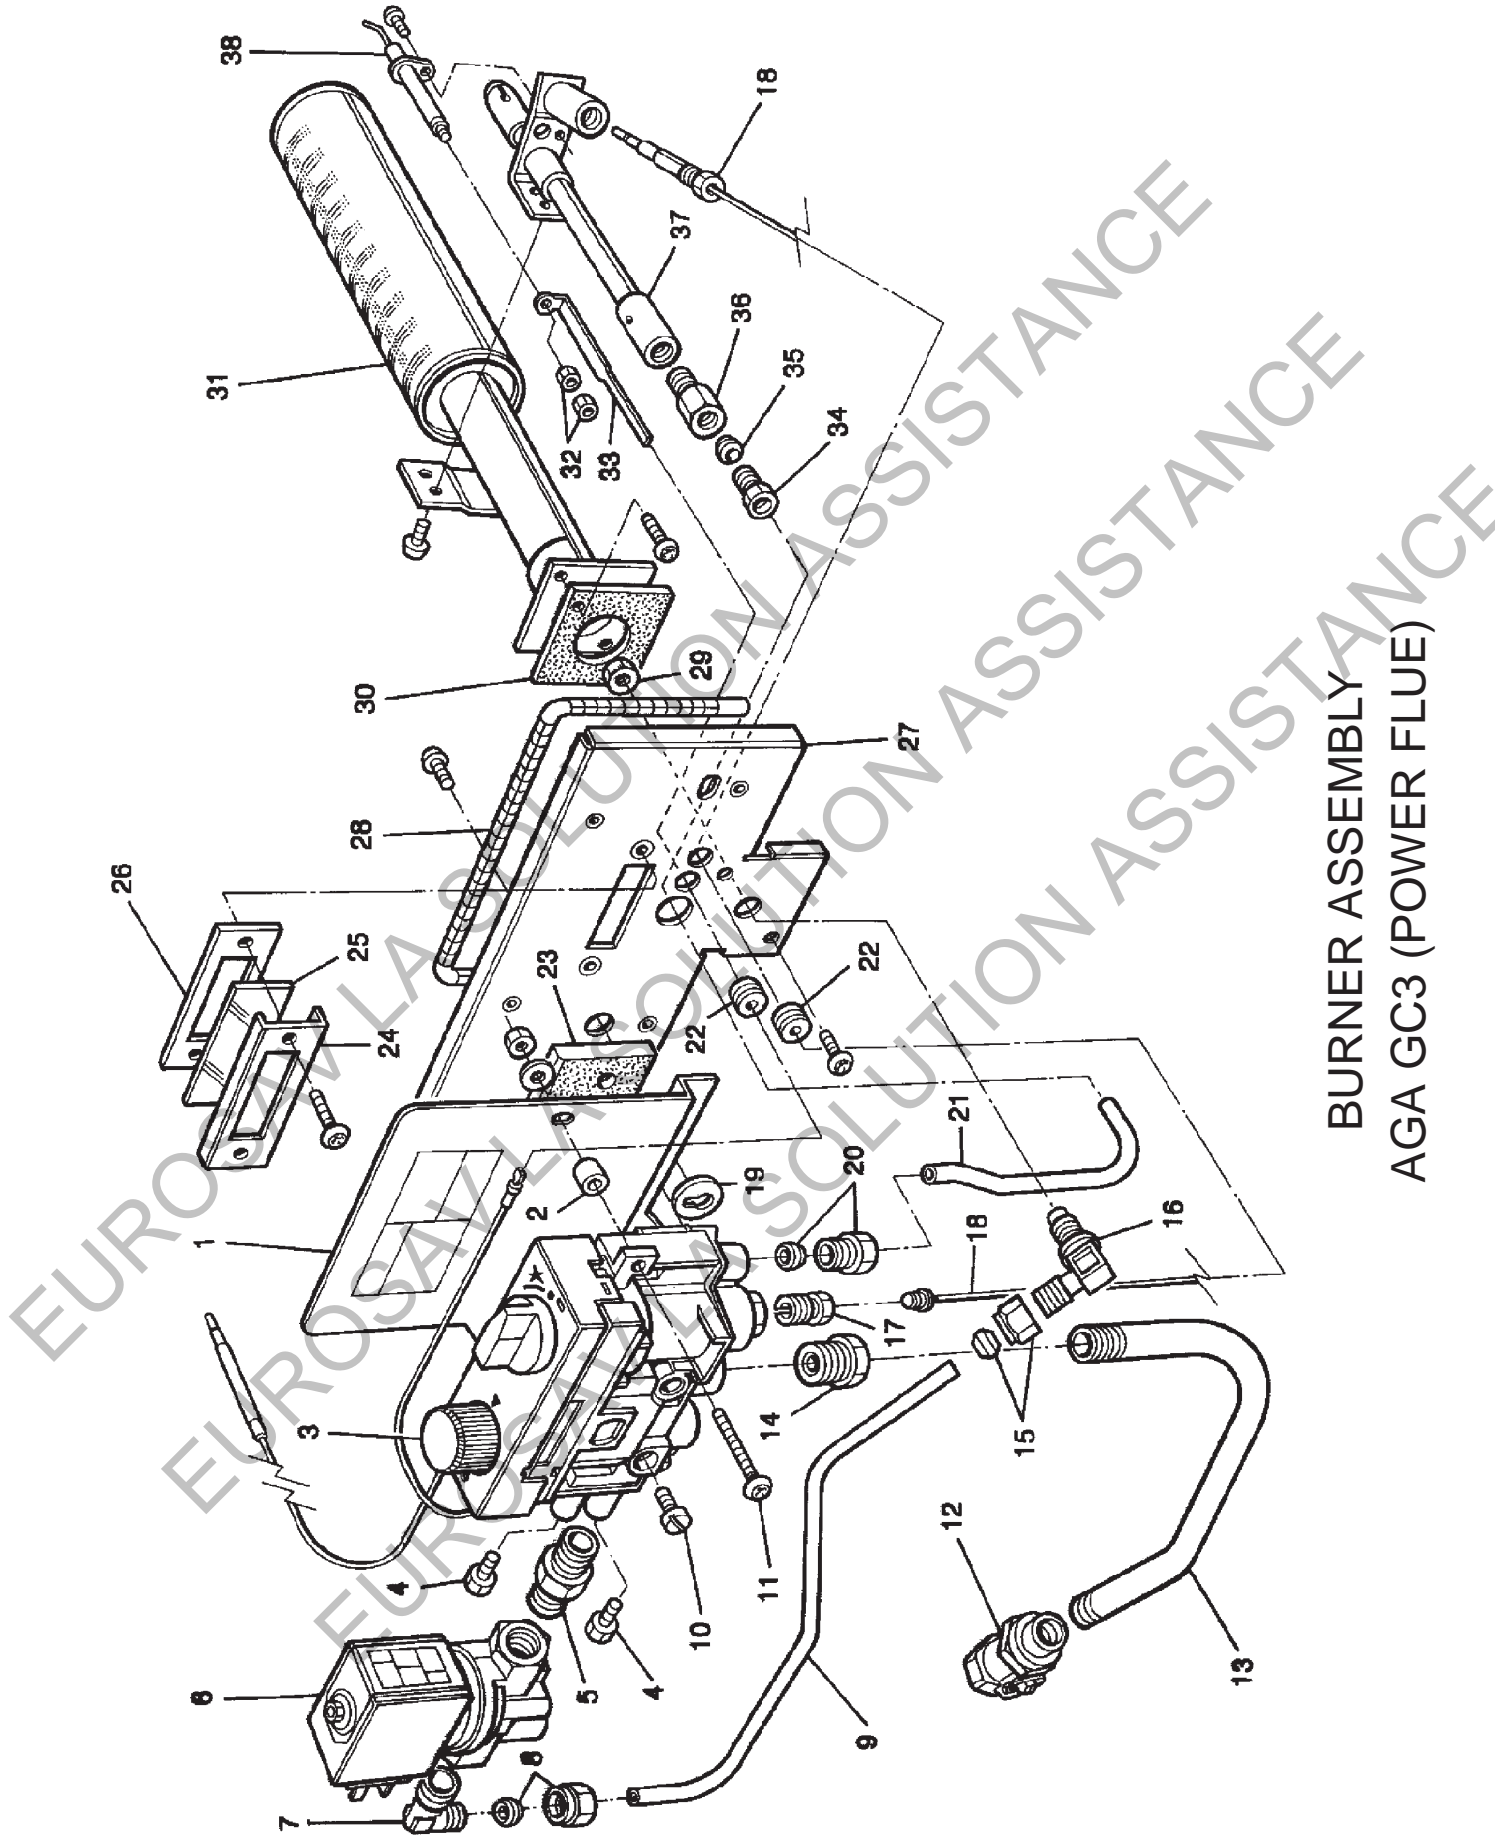

**AGA GC3 -
POWER FLUE**

***SPARE PARTS
MANUAL***

BURNER ASSEMBLY
AGA GC3 (POWER FLUE)

AGA GC3 POWER FLUE
TOP PLATES

AGA LID HINGES & INSULATING COVERS (UP TO M05-008)

AGA HINGES & INSULATING LIDS
FROM MOD CHANGE M05-008

BASE, SIDE AND BACK PLATE
 AGA GC3 POWER FLUE

FLUE PIPEWORK, TERMINAL AND BACKPLATE
AGA GC3 POWER FLUE