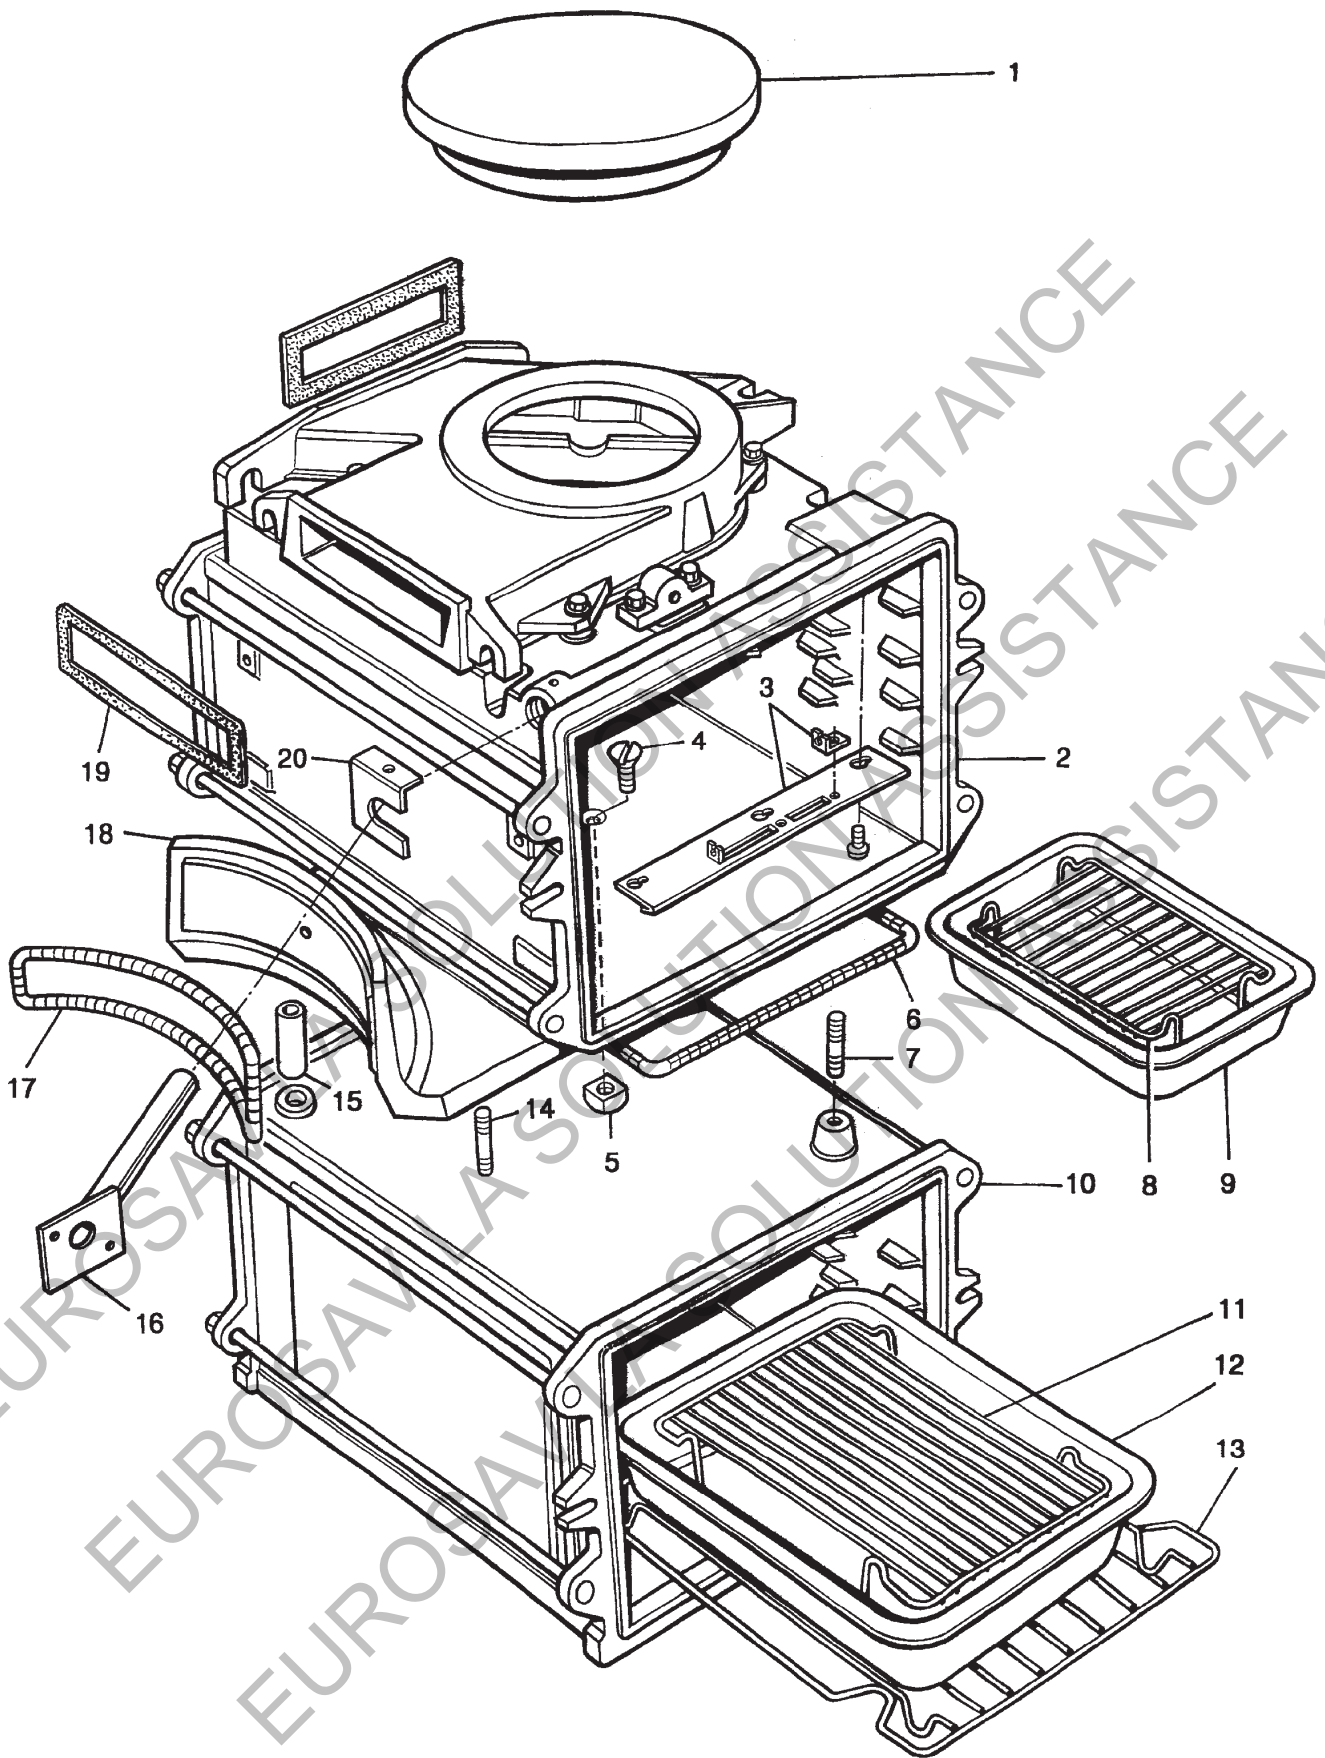

**AGA GC3 -
POWER FLUE**

***SPARE PARTS
MANUAL***

BURNER ASSEMBLY
AGA GC3 (POWER FLUE)

AGA GC3 POWER FLUE
TOP PLATES

AGA LID HINGES & INSULATING COVERS (UP TO M05-008)

AGA HINGES & INSULATING LIDS
FROM MOD CHANGE M05-008

FRONT PLATE, DOORS AND BURNER HOUSING ASSY
AGA GC3 POWER FLUE

FAN ASSEMBLY & COMPONENTS INC. SHROUDS
 AGA GC3 POWER FLUE

ROASTING OVEN, SIMMERING OVEN & FLUE MANIFOLD
AGA GC3 POWER FLUE

HOT SPOT, FIRE BARREL AND BAKING OVEN
AGA GC3 POWER FLUE

BASE, SIDE AND BACK PLATE
 AGA GC3 POWER FLUE

FLUE PIPEWORK, TERMINAL AND BACKPLATE
AGA GC3 POWER FLUE