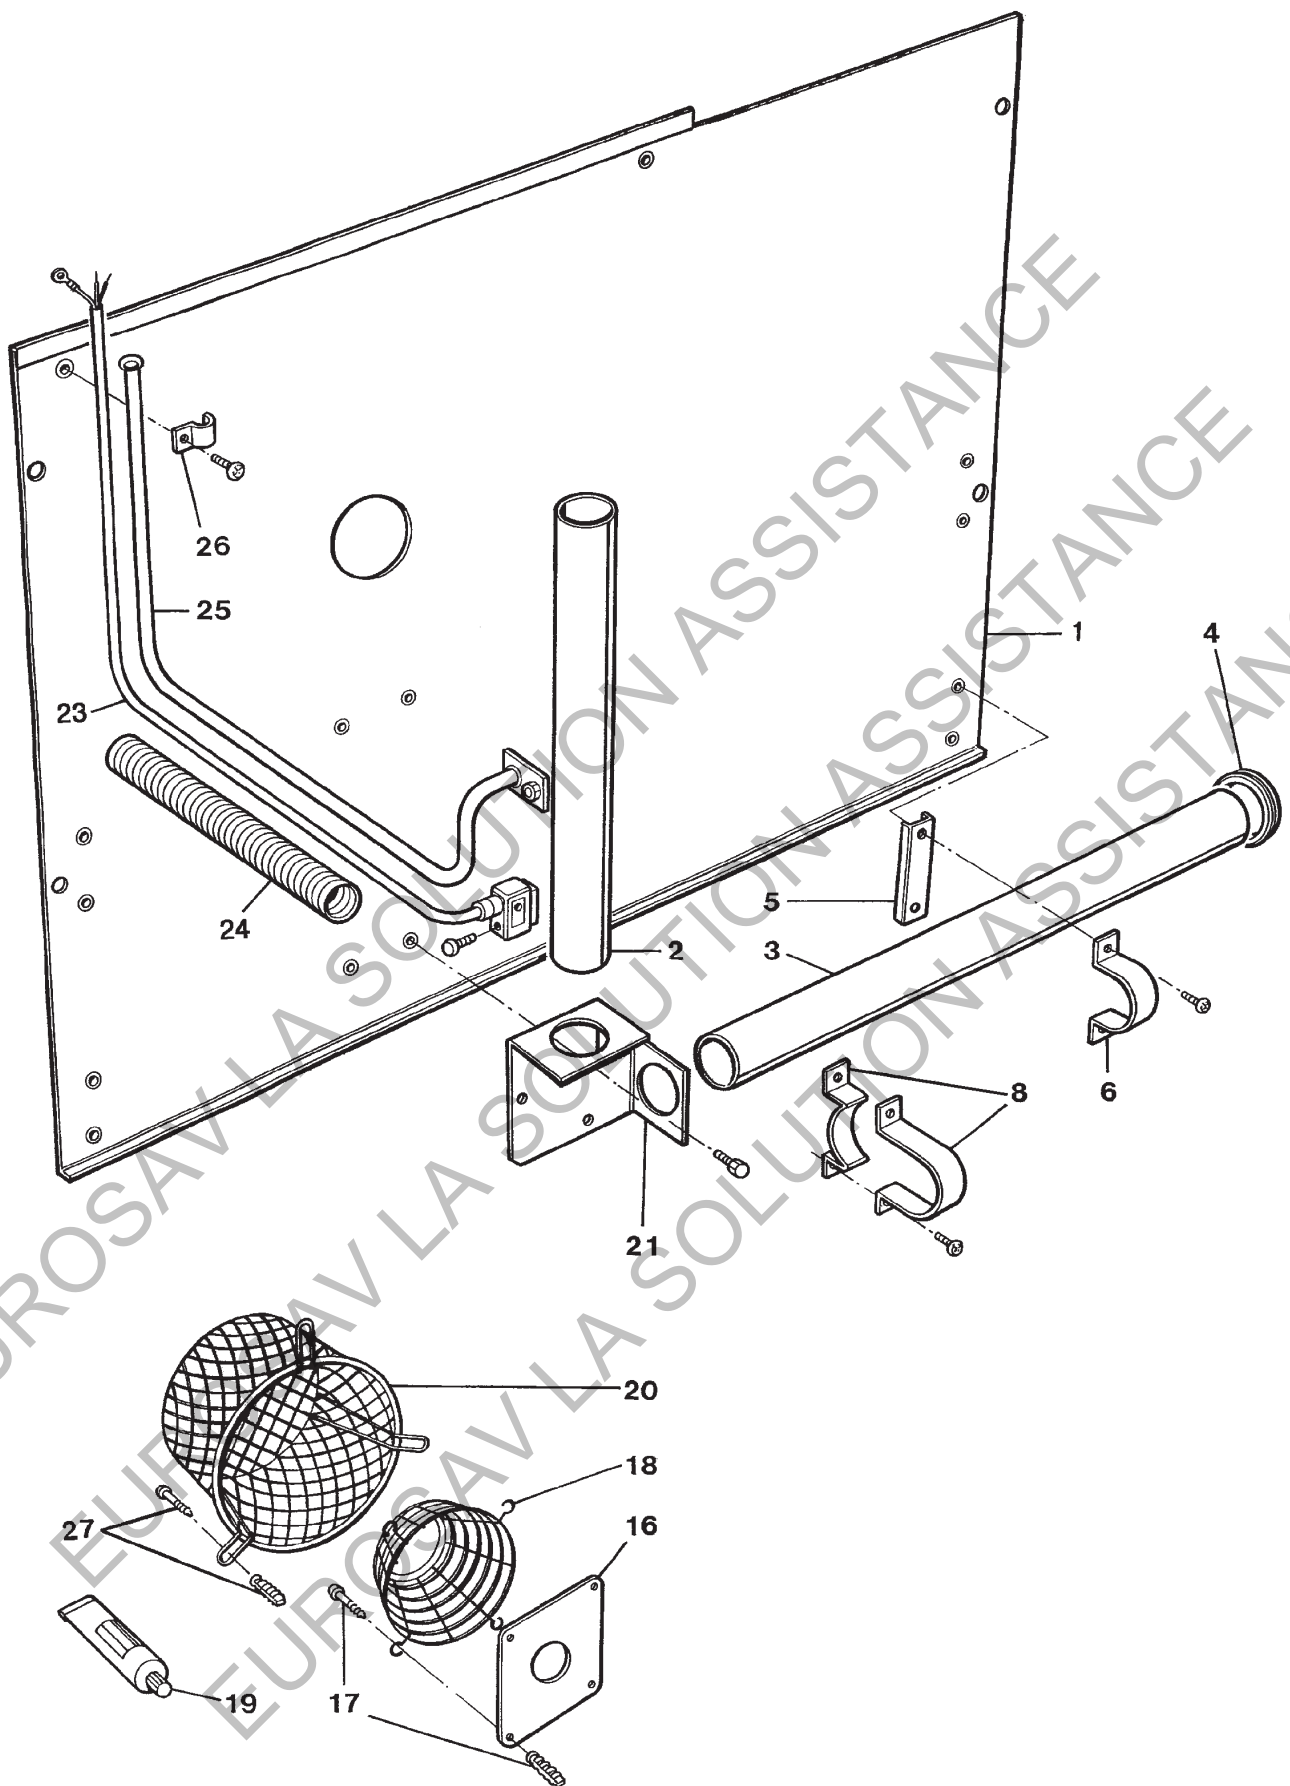

**AGA GC3 -
POWER FLUE**

***SPARE PARTS
MANUAL***

BURNER ASSEMBLY
AGA GC3 (POWER FLUE)

AGA GC3 POWER FLUE
TOP PLATES

AGA LID HINGES & INSULATING COVERS (UP TO M05-008)

AGA HINGES & INSULATING LIDS
FROM MOD CHANGE M05-008

FRONT PLATE, DOORS AND BURNER HOUSING ASSY
AGA GC3 POWER FLUE

FAN ASSEMBLY & COMPONENTS INC. SHROUDS
 AGA GC3 POWER FLUE

ROASTING OVEN, SIMMERING OVEN & FLUE MANIFOLD
AGA GC3 POWER FLUE

HOT SPOT, FIRE BARREL AND BAKING OVEN
AGA GC3 POWER FLUE

BASE, SIDE AND BACK PLATE
 AGA GC3 POWER FLUE

FLUE PIPEWORK, TERMINAL AND BACKPLATE
AGA GC3 POWER FLUE