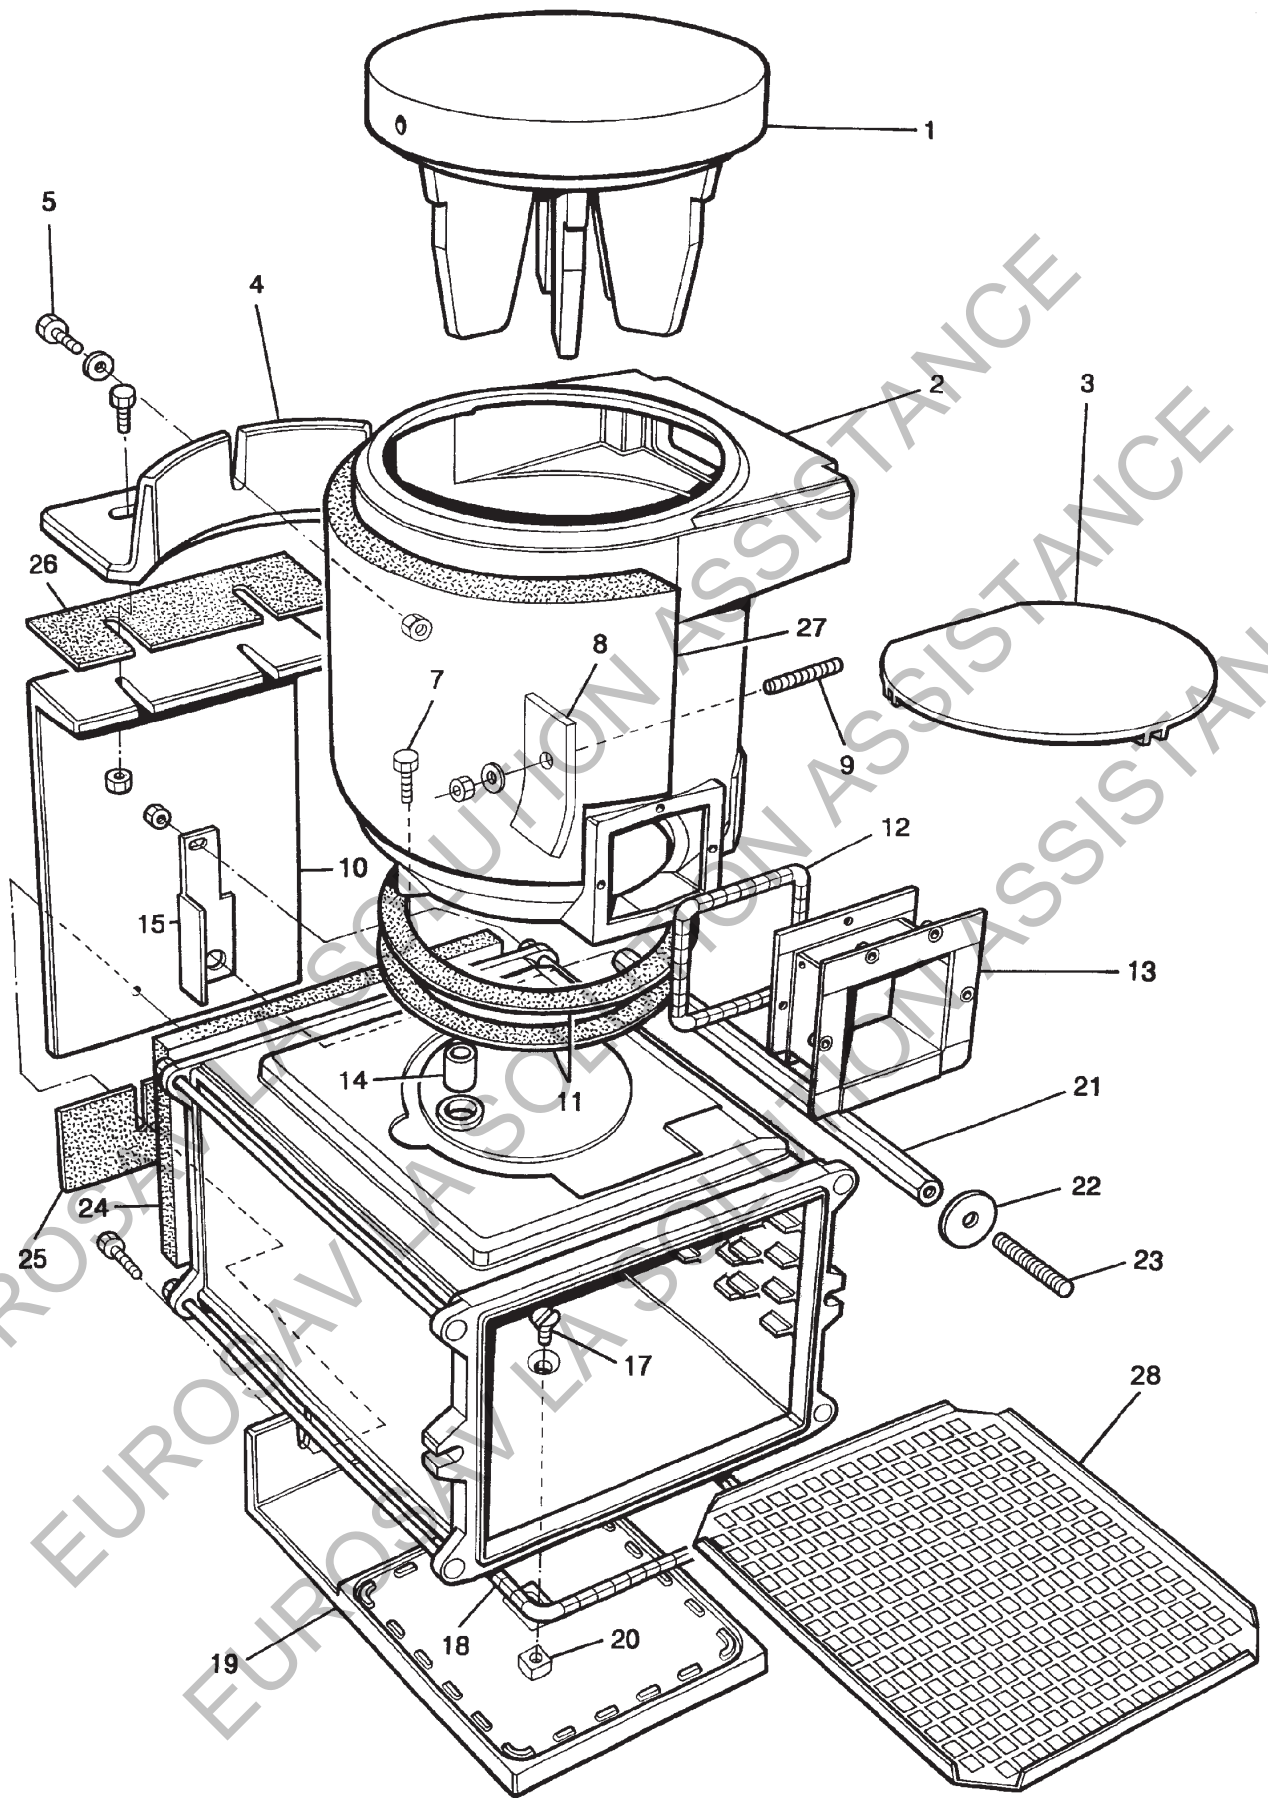

**AGA GC3 -
POWER FLUE**

***SPARE PARTS
MANUAL***

BURNER ASSEMBLY
AGA GC3 (POWER FLUE)

AGA GC3 POWER FLUE
TOP PLATES

AGA LID HINGES & INSULATING COVERS (UP TO M05-008)

AGA HINGES & INSULATING LIDS
FROM MOD CHANGE M05-008

FRONT PLATE, DOORS AND BURNER HOUSING ASSY
AGA GC3 POWER FLUE

FAN ASSEMBLY & COMPONENTS INC. SHROUDS
 AGA GC3 POWER FLUE

ROASTING OVEN, SIMMERING OVEN & FLUE MANIFOLD
AGA GC3 POWER FLUE

HOT SPOT, FIRE BARREL AND BAKING OVEN
AGA GC3 POWER FLUE

BASE, SIDE AND BACK PLATE
 AGA GC3 POWER FLUE

FLUE PIPEWORK, TERMINAL AND BACKPLATE
AGA GC3 POWER FLUE