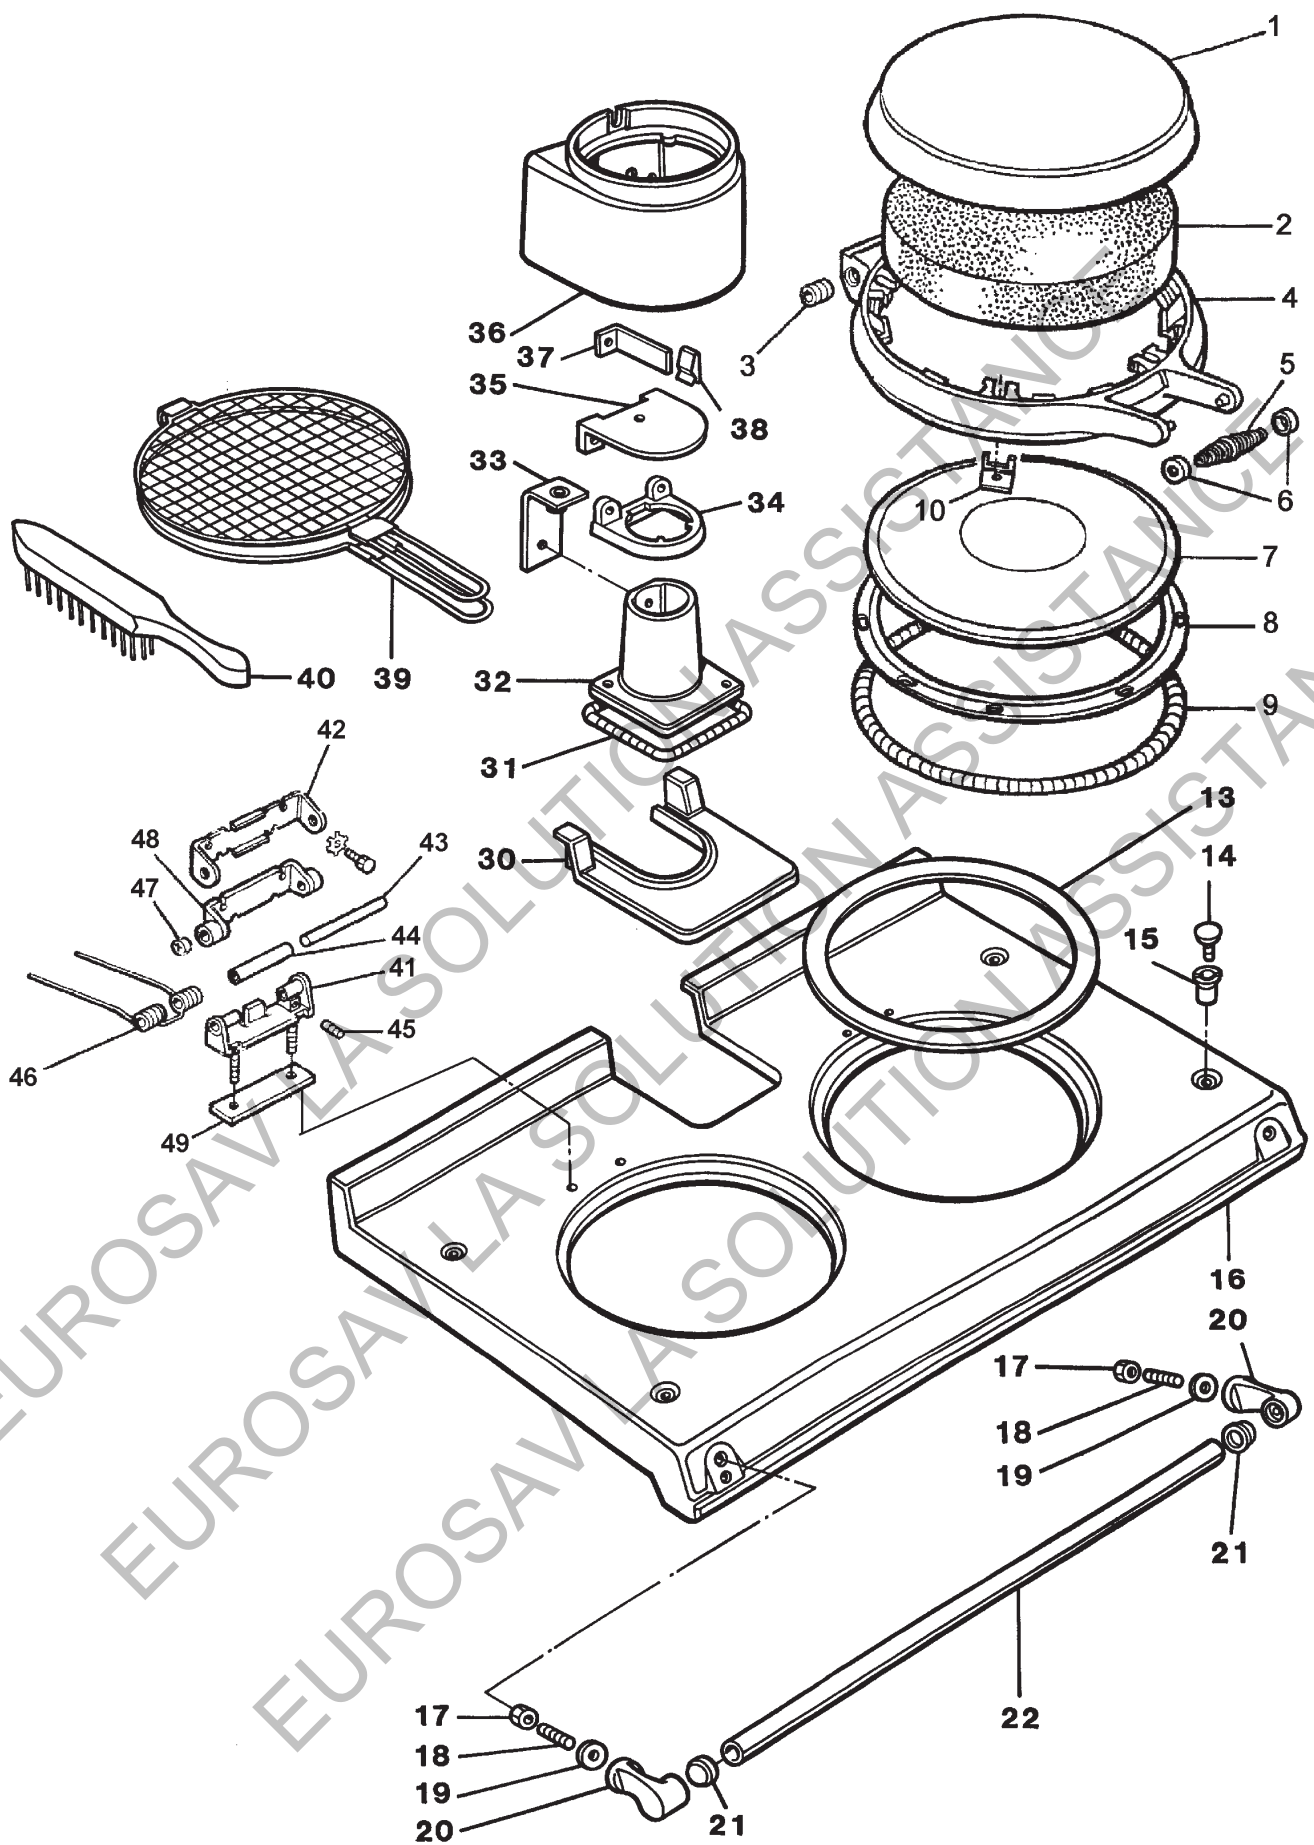

**AGA GC3
COOKER**

***SPARE PARTS
MANUAL***

BURNER ASSEMBLY
AGA GC3 COOKER

AGA AIMS GC3 COOKER

TOP PLATE AND INSULATING COVERS (UP TO M05-008)

AGA HINGES & INSULATING LIDS
FROM MOD CHANGE M05-008

HOTSPOT, FIRE BARREL & BAKING OVEN
AGA GC3 COOKER

FRONT PLATES, DOORS AND BURNER HOUSING ASSY
AGA GC3 COOKER

ROASTING OVEN, SIMMERING OVEN & FLUE MANIFOLD
AGA GC3 COOKER

BASE, SIDE AND BACK PLATE
AGA GC3 COOKER