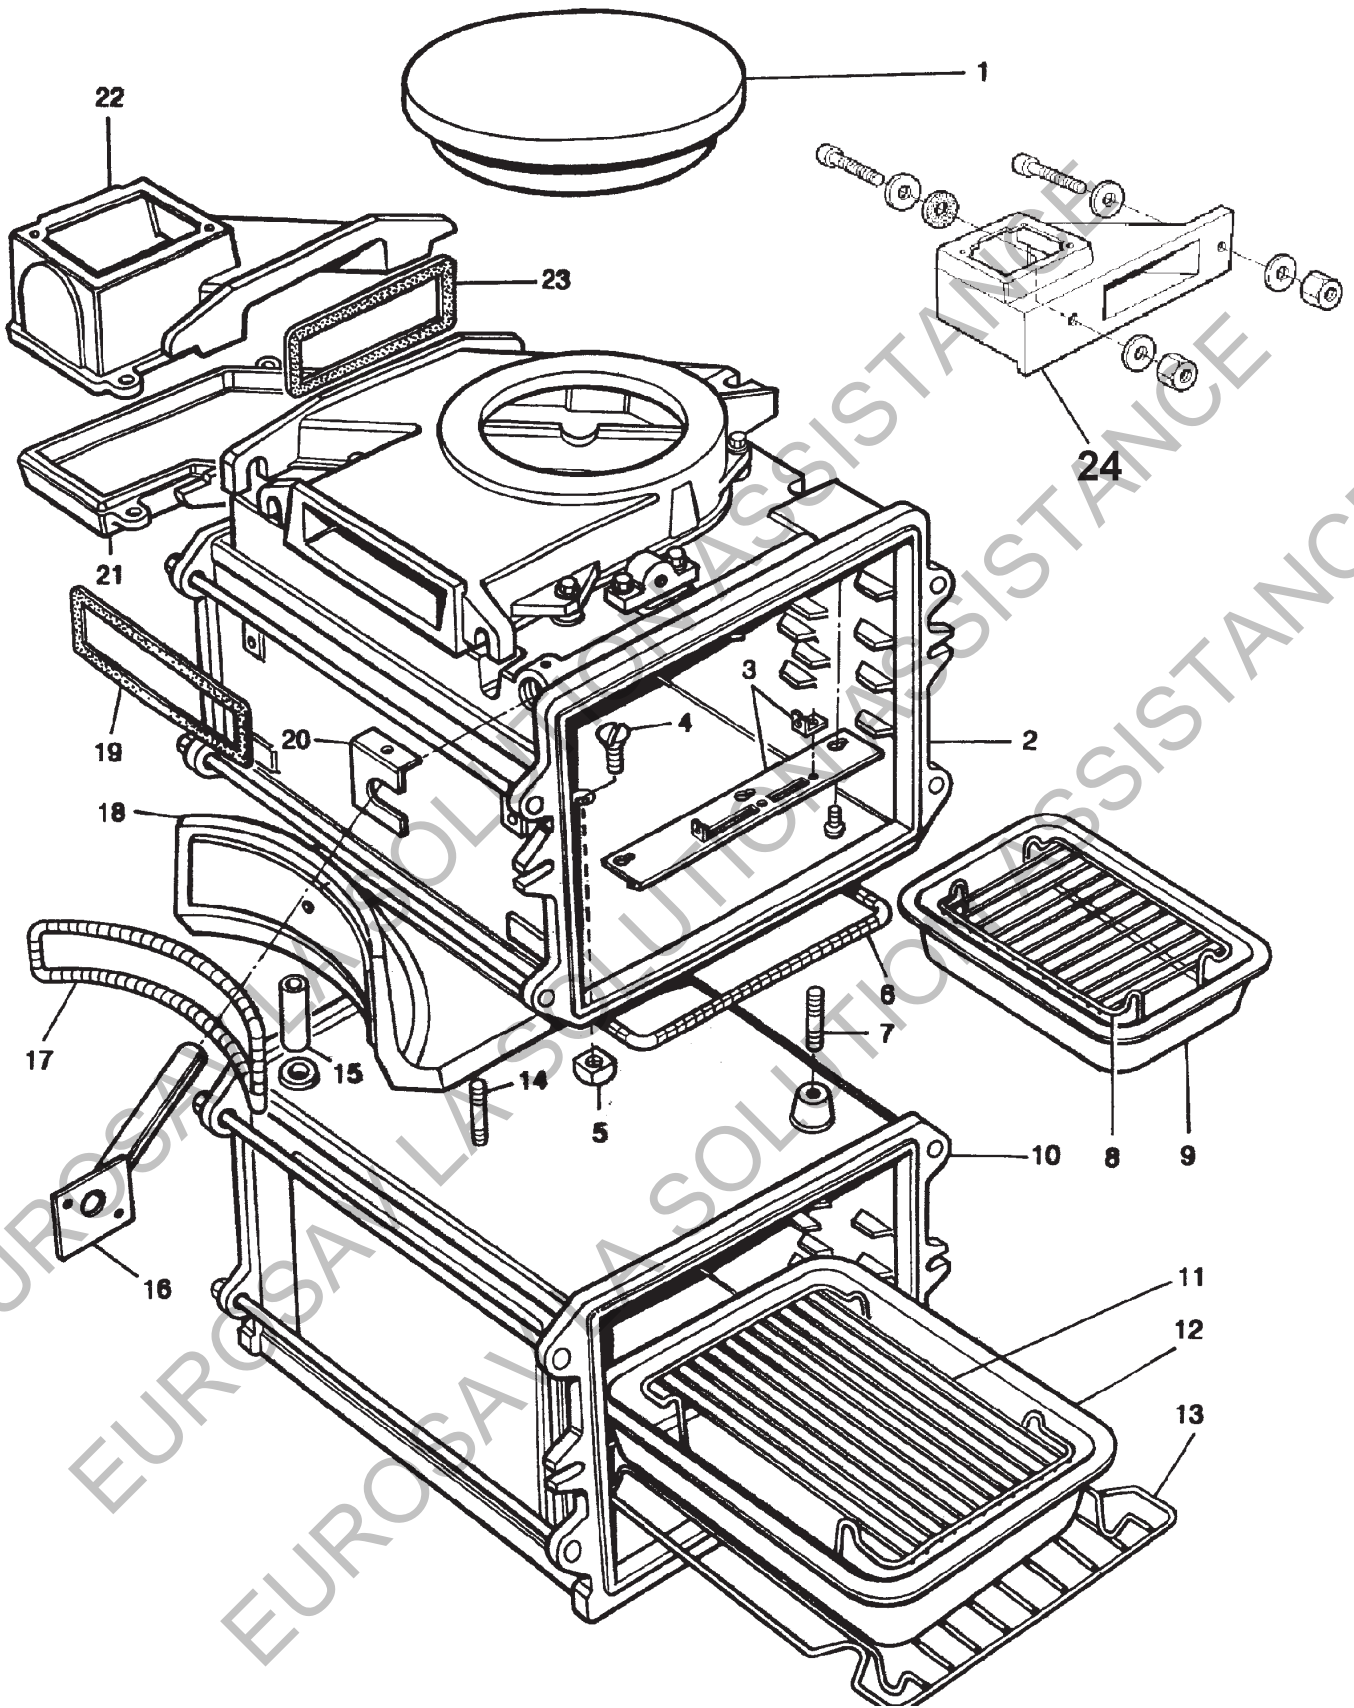

**AGA GC3
COOKER**

***SPARE PARTS
MANUAL***

BURNER ASSEMBLY
AGA GC3 COOKER

AGA AIMS GC3 COOKER

TOP PLATE AND INSULATING COVERS (UP TO M05-008)

AGA HINGES & INSULATING LIDS
FROM MOD CHANGE M05-008

HOTSPOT, FIRE BARREL & BAKING OVEN
AGA GC3 COOKER

FRONT PLATES, DOORS AND BURNER HOUSING ASSY
AGA GC3 COOKER

ROASTING OVEN, SIMMERING OVEN & FLUE MANIFOLD
AGA GC3 COOKER

BASE, SIDE AND BACK PLATE
AGA GC3 COOKER