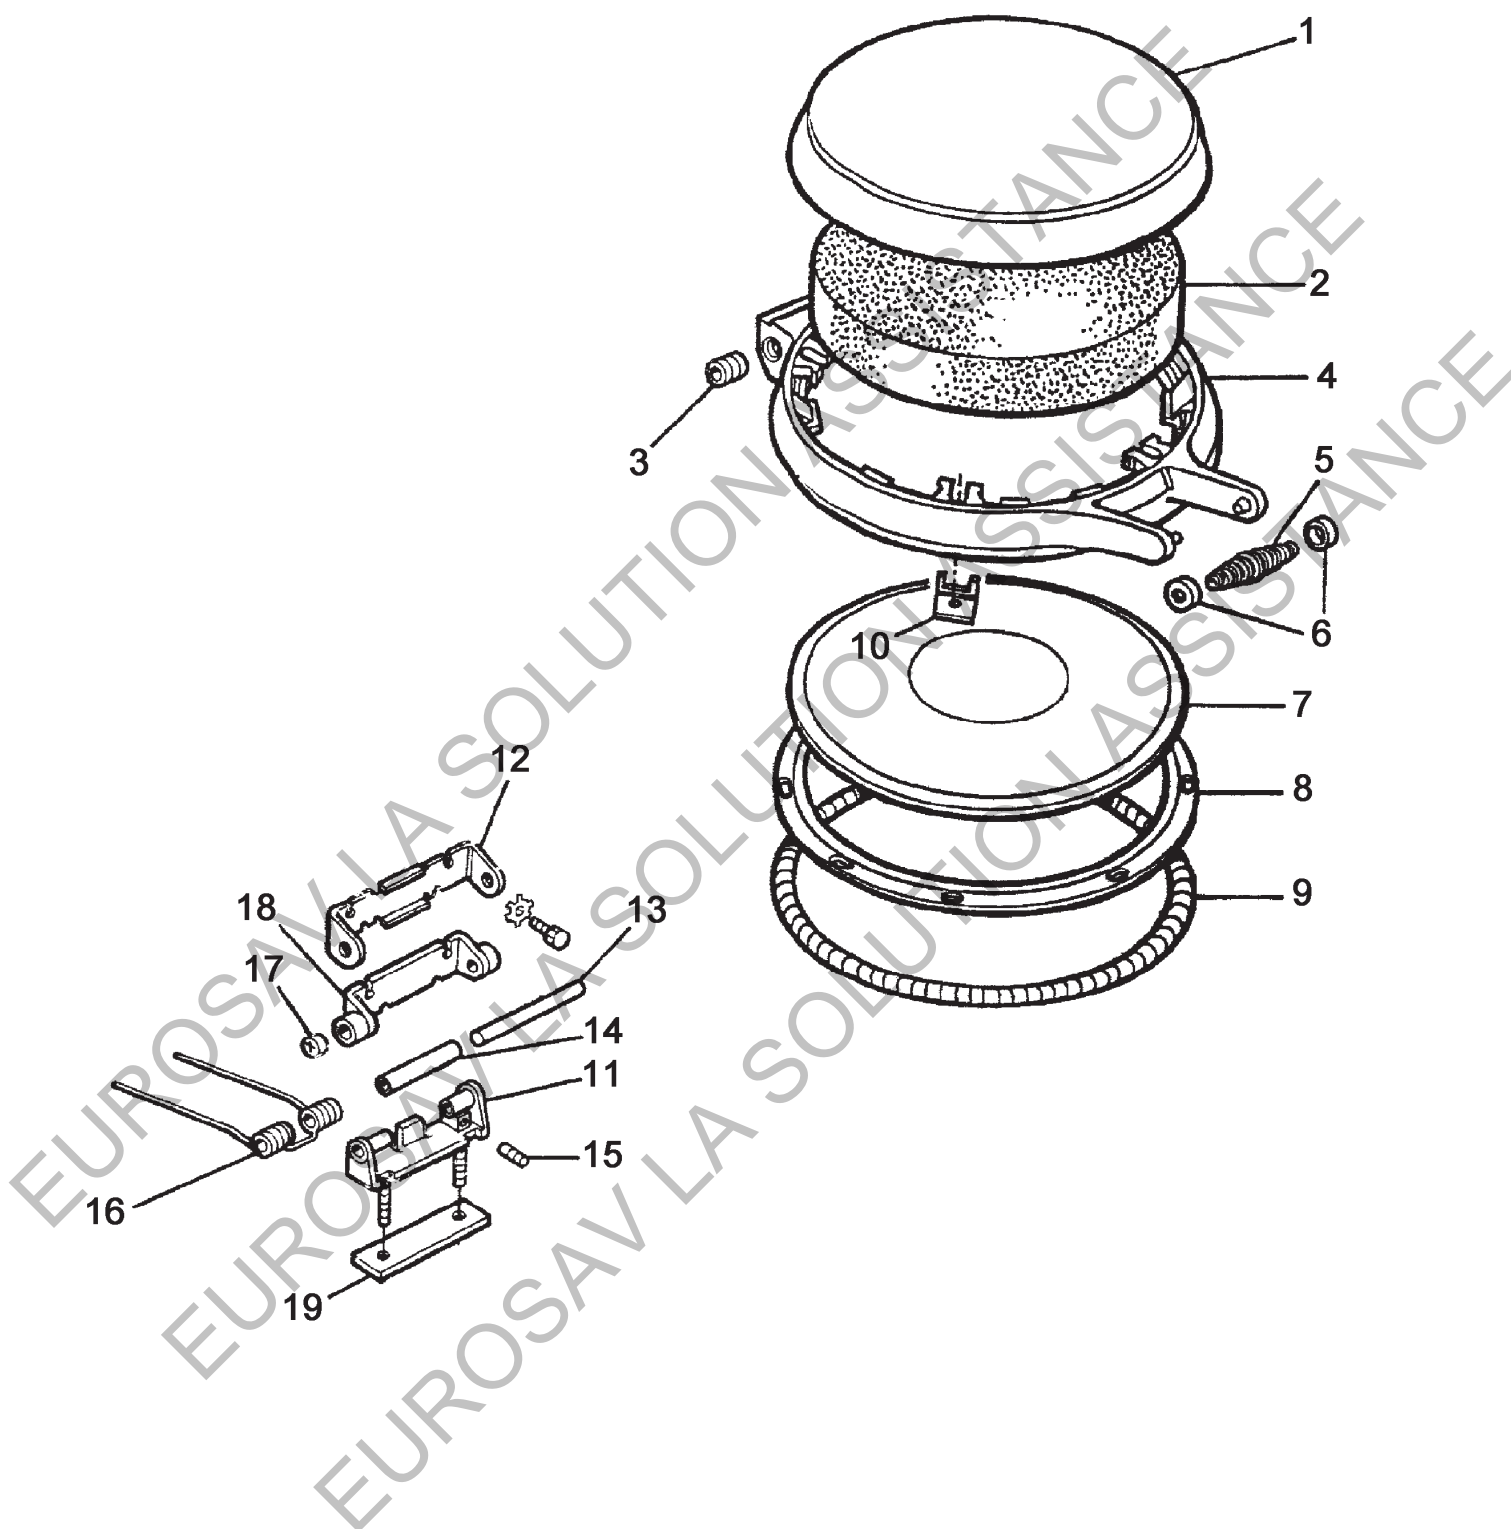

**AGA GC3
COOKER**

***SPARE PARTS
MANUAL***

BURNER ASSEMBLY
AGA GC3 COOKER

AGA AIMS GC3 COOKER

TOP PLATE AND INSULATING COVERS (UP TO M05-008)

AGA HINGES & INSULATING LIDS
FROM MOD CHANGE M05-008

HOTSPOT, FIRE BARREL & BAKING OVEN
AGA GC3 COOKER

FRONT PLATES, DOORS AND BURNER HOUSING ASSY
AGA GC3 COOKER

ROASTING OVEN, SIMMERING OVEN & FLUE MANIFOLD
AGA GC3 COOKER

BASE, SIDE AND BACK PLATE
AGA GC3 COOKER