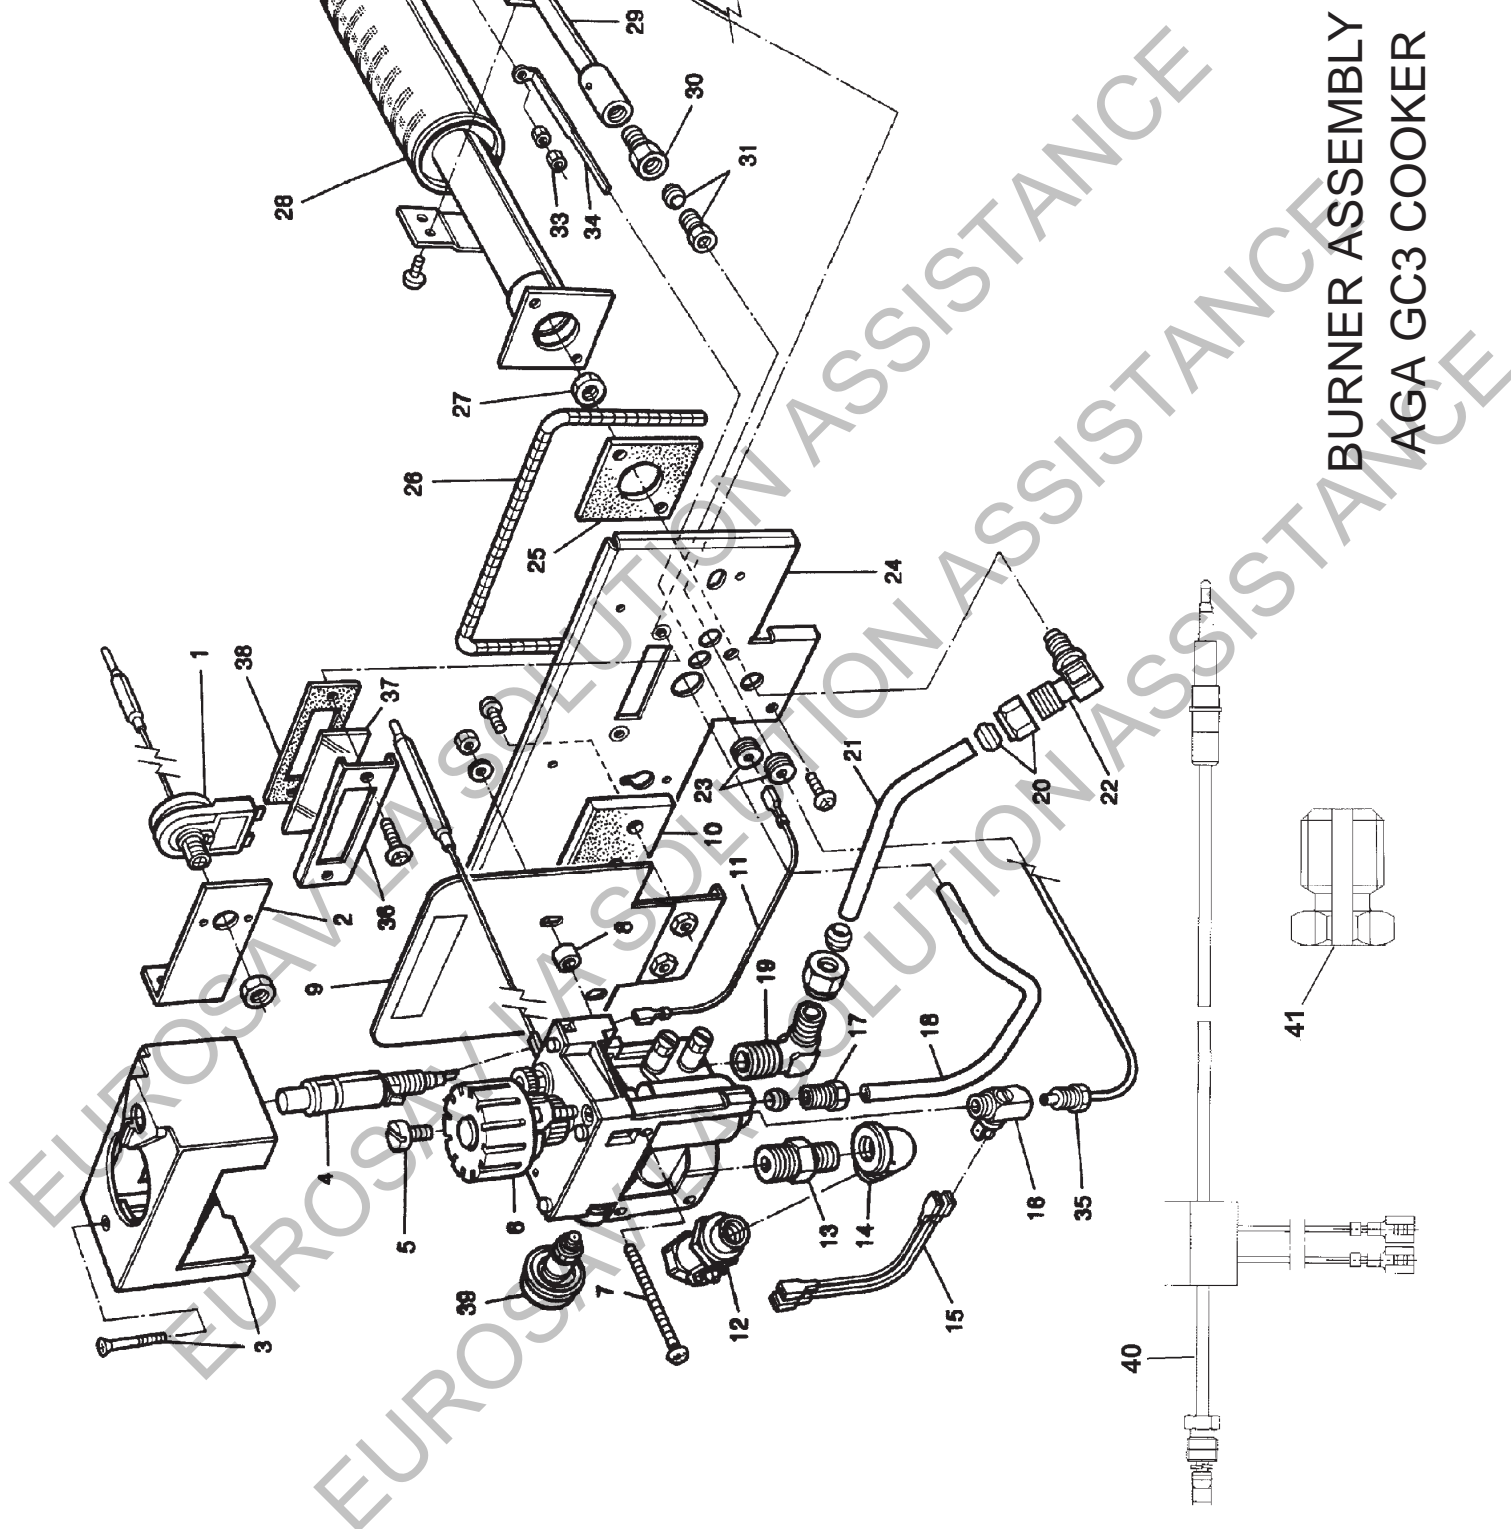

**AGA GC3
COOKER**

***SPARE PARTS
MANUAL***

BURNER ASSEMBLY
AGA GC3 COOKER

AGA AIMS GC3 COOKER

TOP PLATE AND INSULATING COVERS (UP TO M05-008)

AGA HINGES & INSULATING LIDS
FROM MOD CHANGE M05-008

HOTSPOT, FIRE BARREL & BAKING OVEN
AGA GC3 COOKER

FRONT PLATES, DOORS AND BURNER HOUSING ASSY
AGA GC3 COOKER

ROASTING OVEN, SIMMERING OVEN & FLUE MANIFOLD
AGA GC3 COOKER

BASE, SIDE AND BACK PLATE
AGA GC3 COOKER