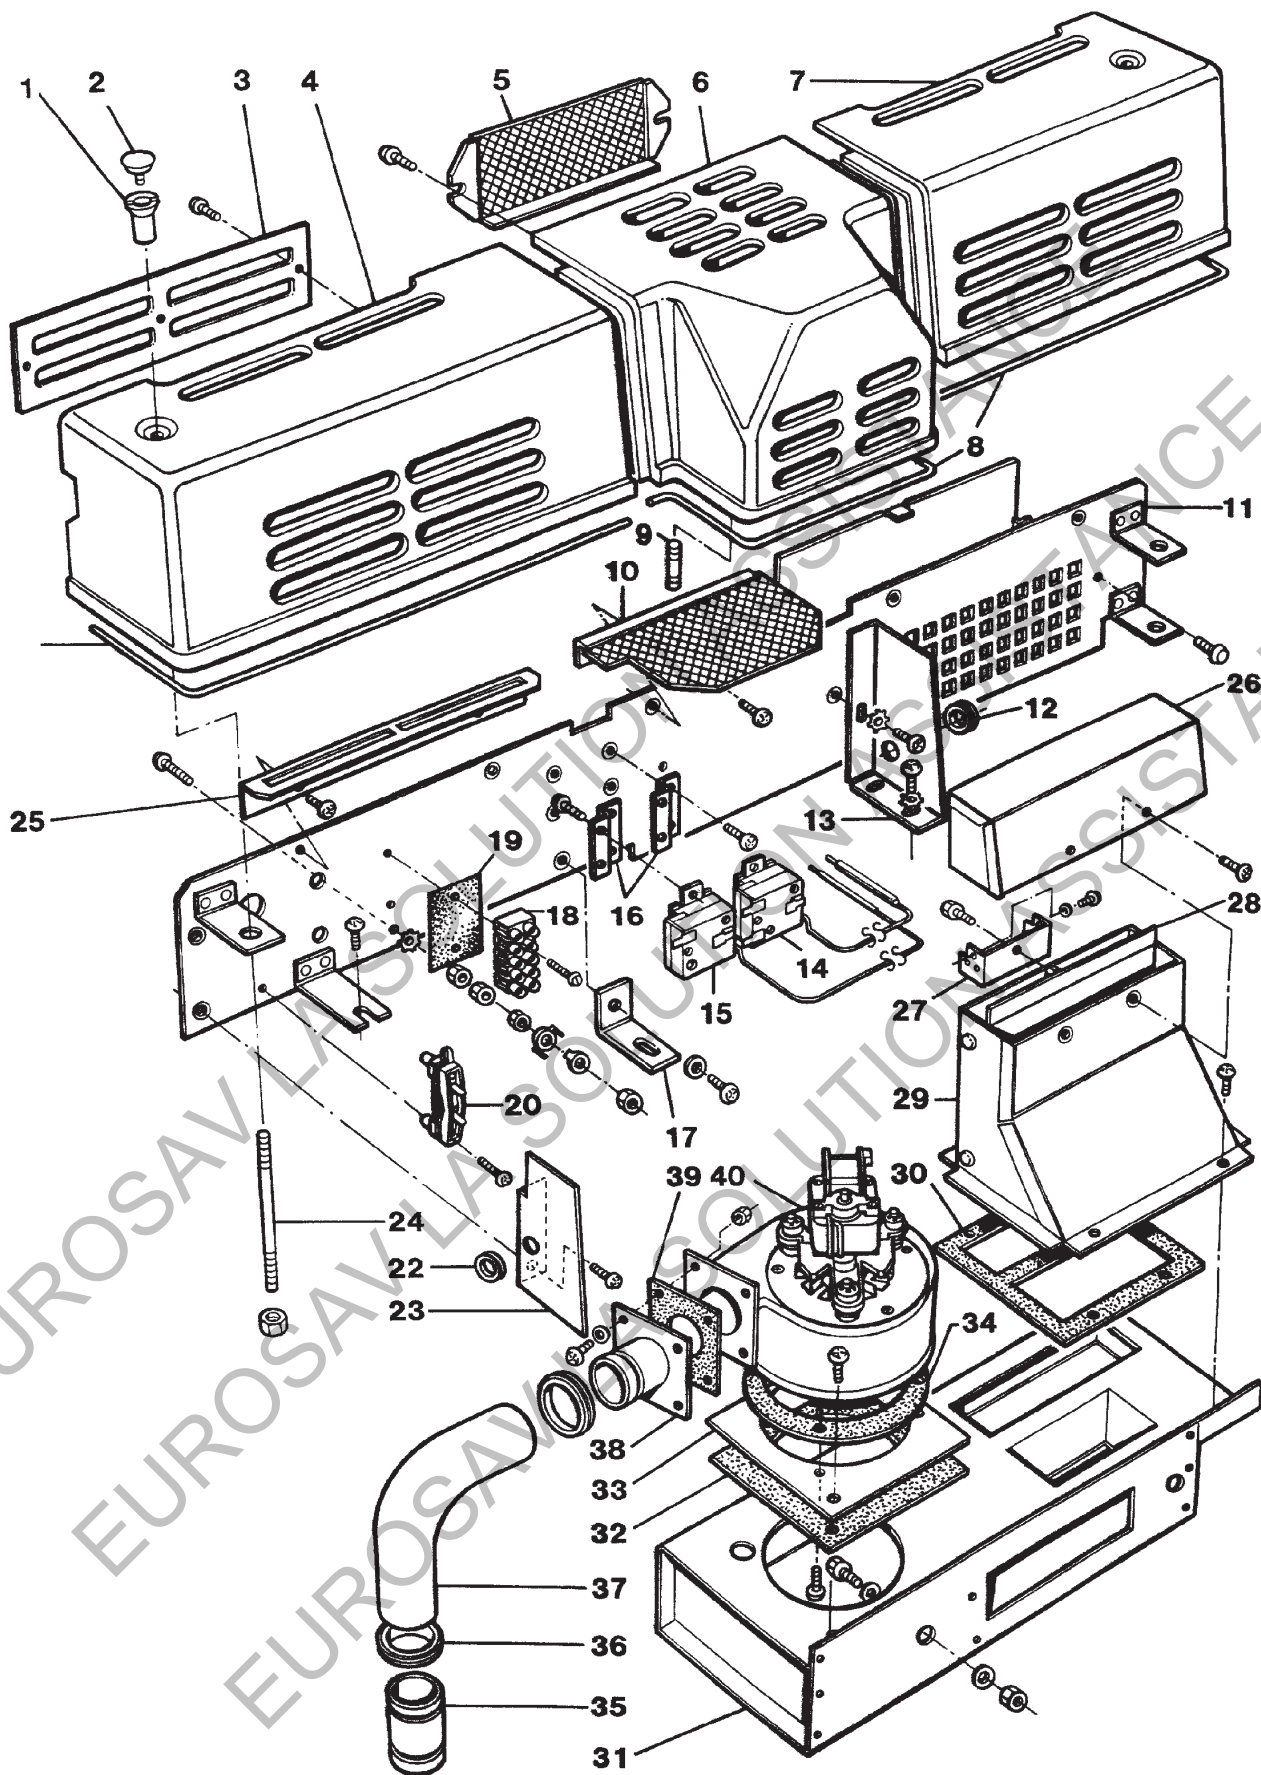

**FAN ASSEMBLY & COMPONENTS INC. SHROUDS
AGA GAS POWER FLUE (FROM M04-179)**