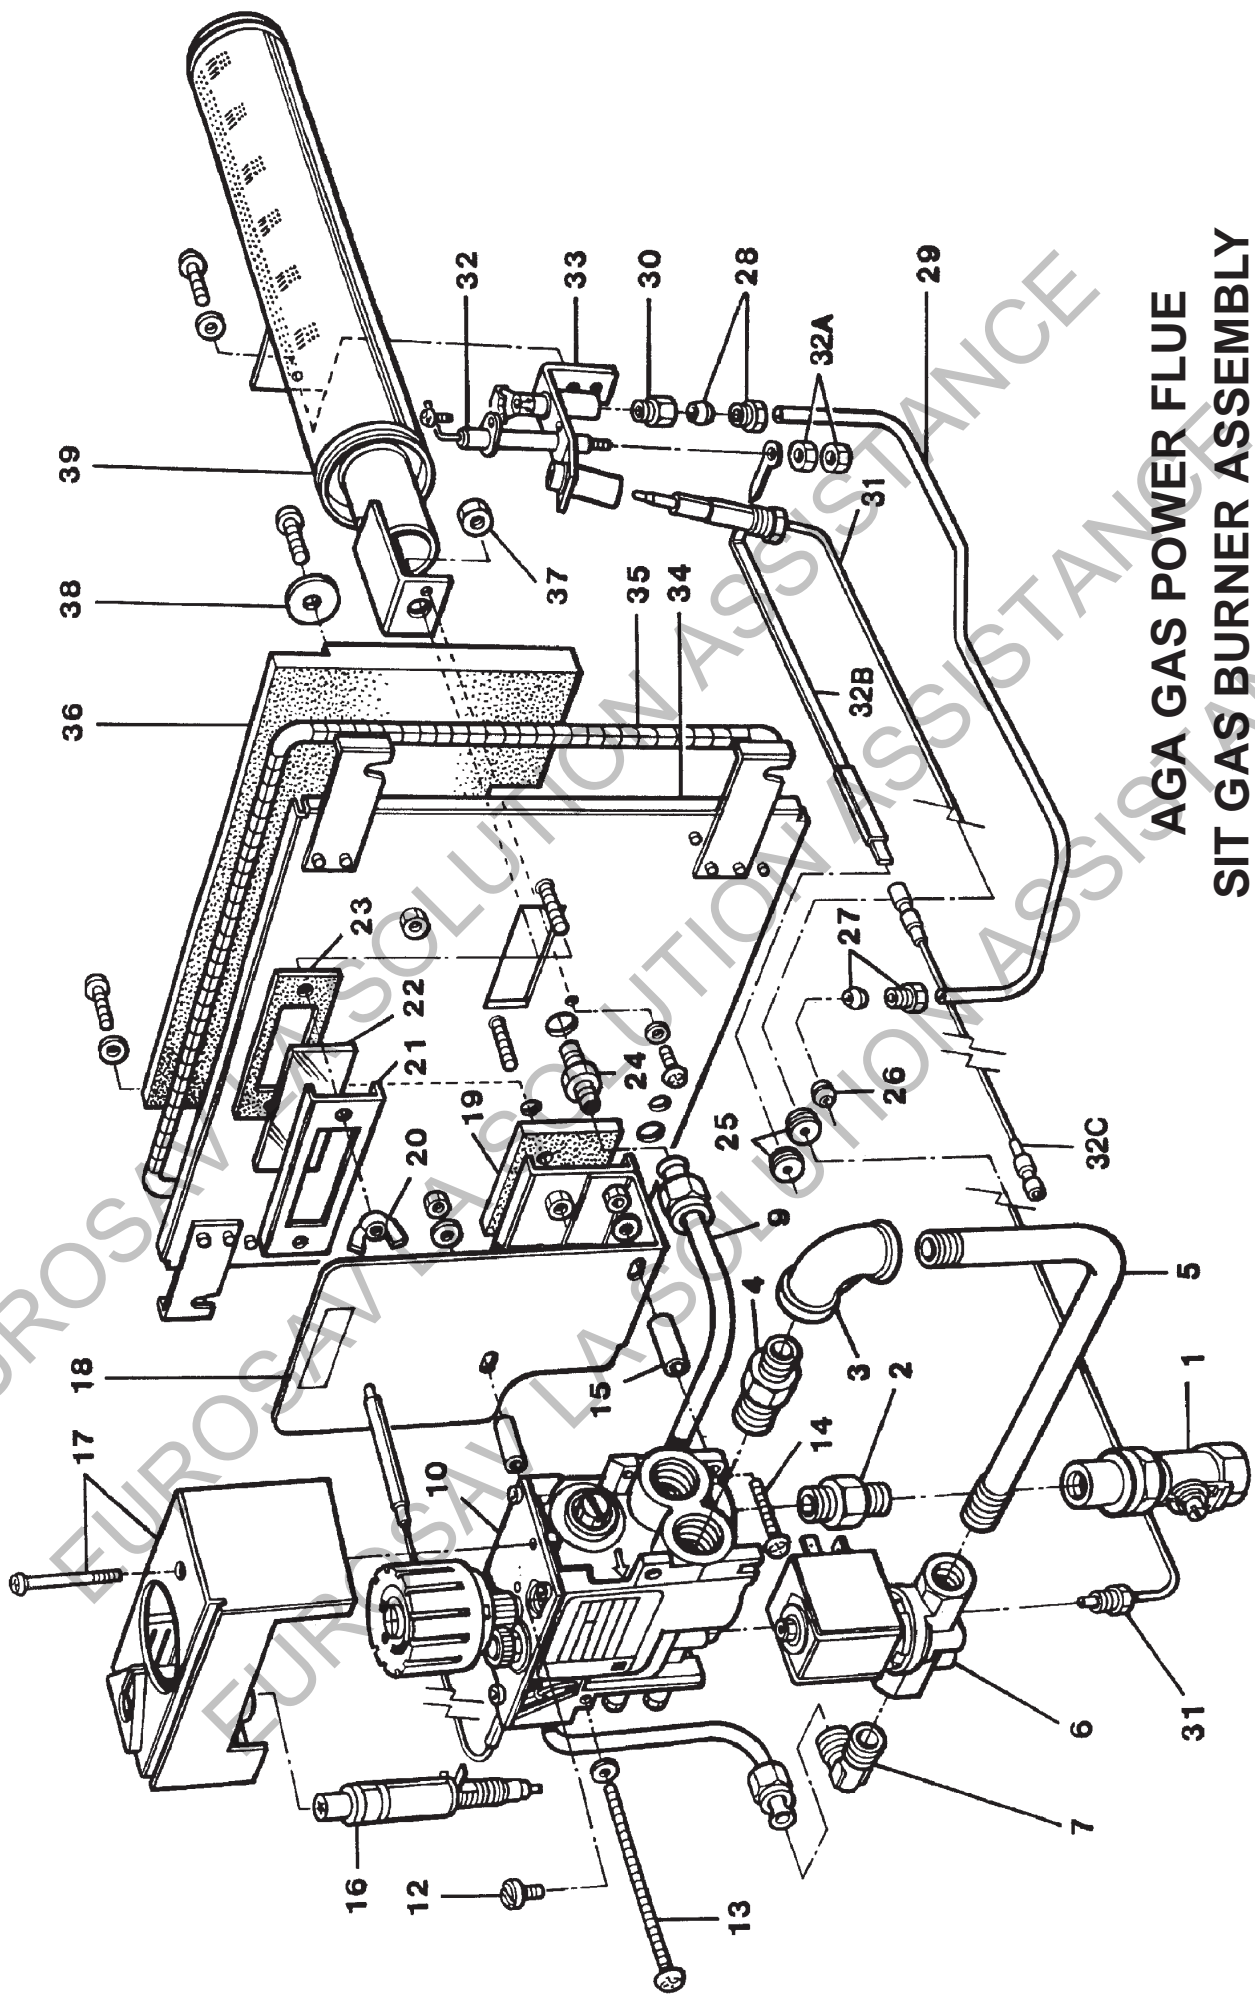

# **AGA GAS POWER FLUE**

# ***SPARE PARTS MANUAL***

*(Components Unique to Power Flue Only)*

**DATE: MARCH 1998**

**LPRT 511683**

**AGA GAS POWER FLUE  
SIT GAS BURNER ASSEMBLY**

**TOP PLATES, 4 OVEN & HOTCUPBOARD SHROUDS  
AGA GAS POWER FLUE**

**FLUE PIPEWORK, TERMINAL & BACKPLATE  
AGA GAS POWER FLUE**

**FAN ASSEMBLY & COMPONENTS INC. SHROUDS  
 AGA GAS POWER FLUE (UP TO M04-179)**

**FAN ASSEMBLY & COMPONENTS INC. SHROUDS  
AGA GAS POWER FLUE (FROM M04-179)**