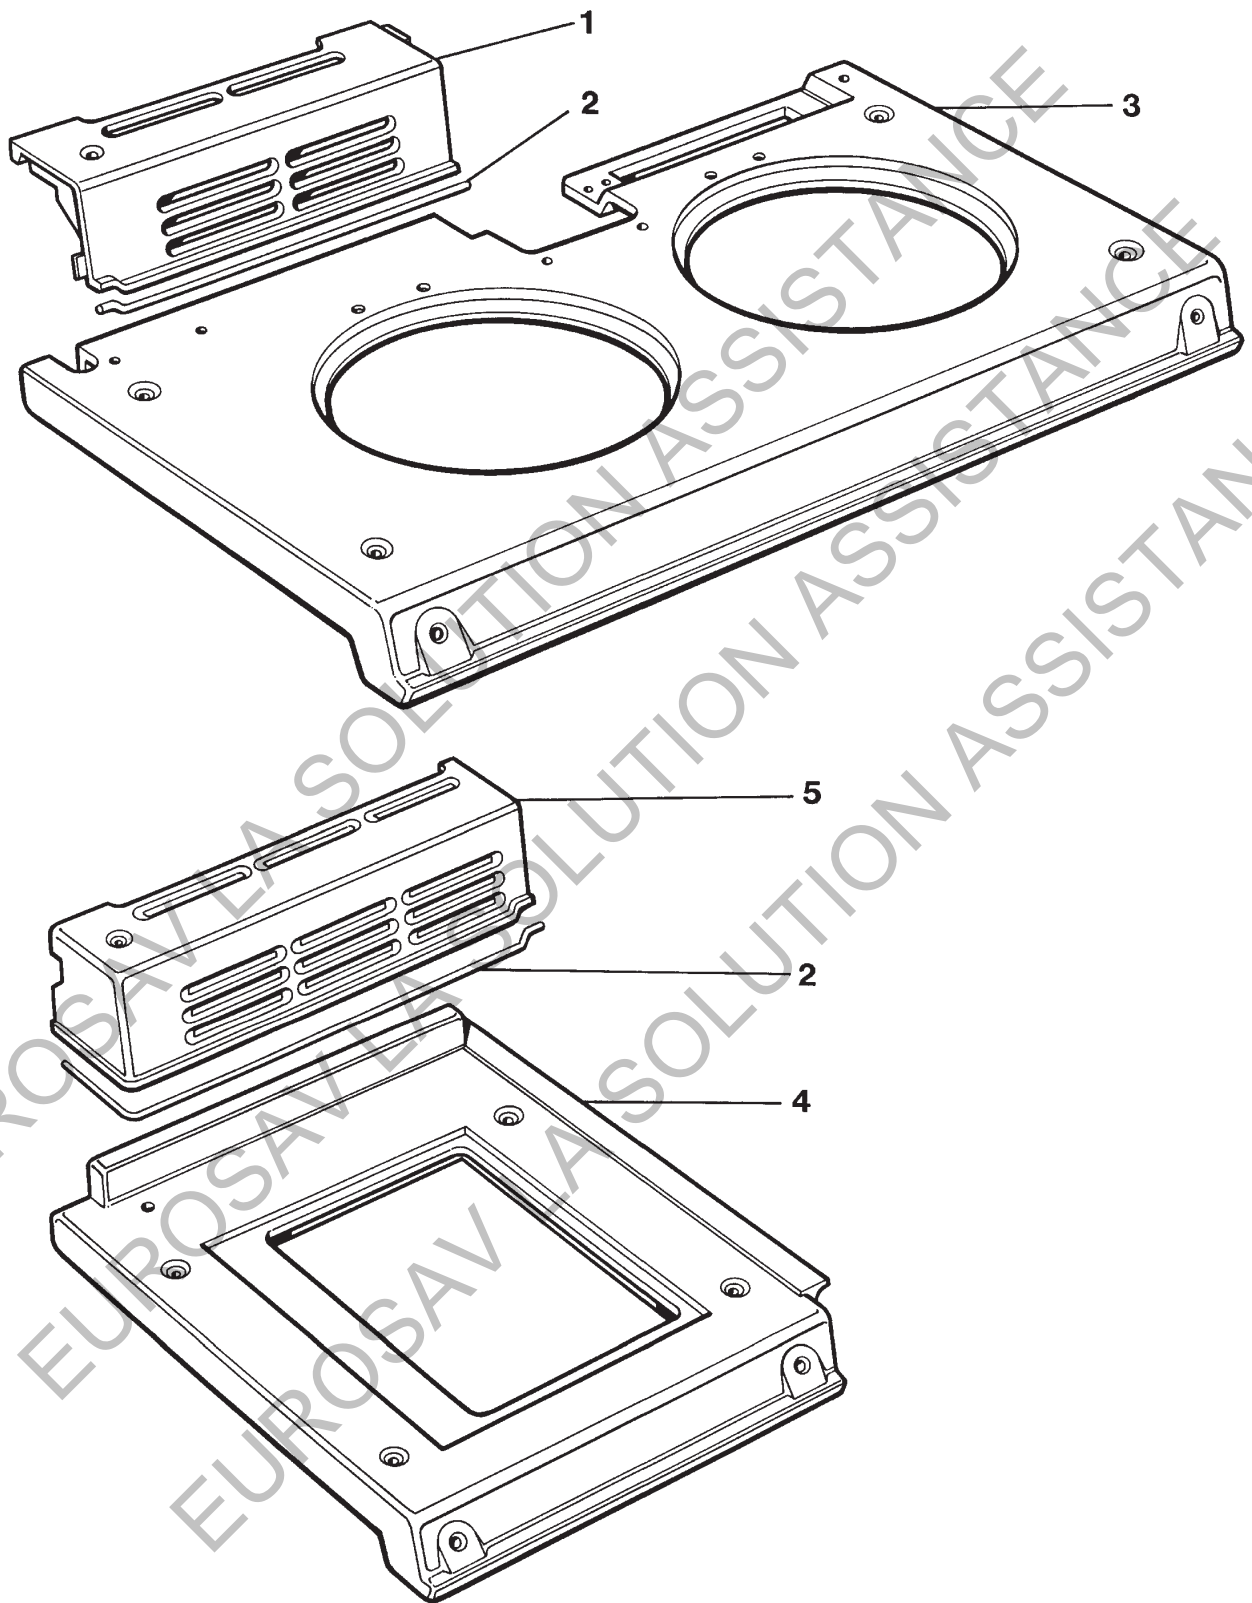

# ***SPARE PARTS MANUAL***

*(Components Unique to Power Flue Only)*

**DATE: MARCH 1998**

**LPRT 511683**

**AGA GAS POWER FLUE  
SIT GAS BURNER ASSEMBLY**

**TOP PLATES, 4 OVEN & HOTCUPBOARD SHROUDS  
AGA GAS POWER FLUE**