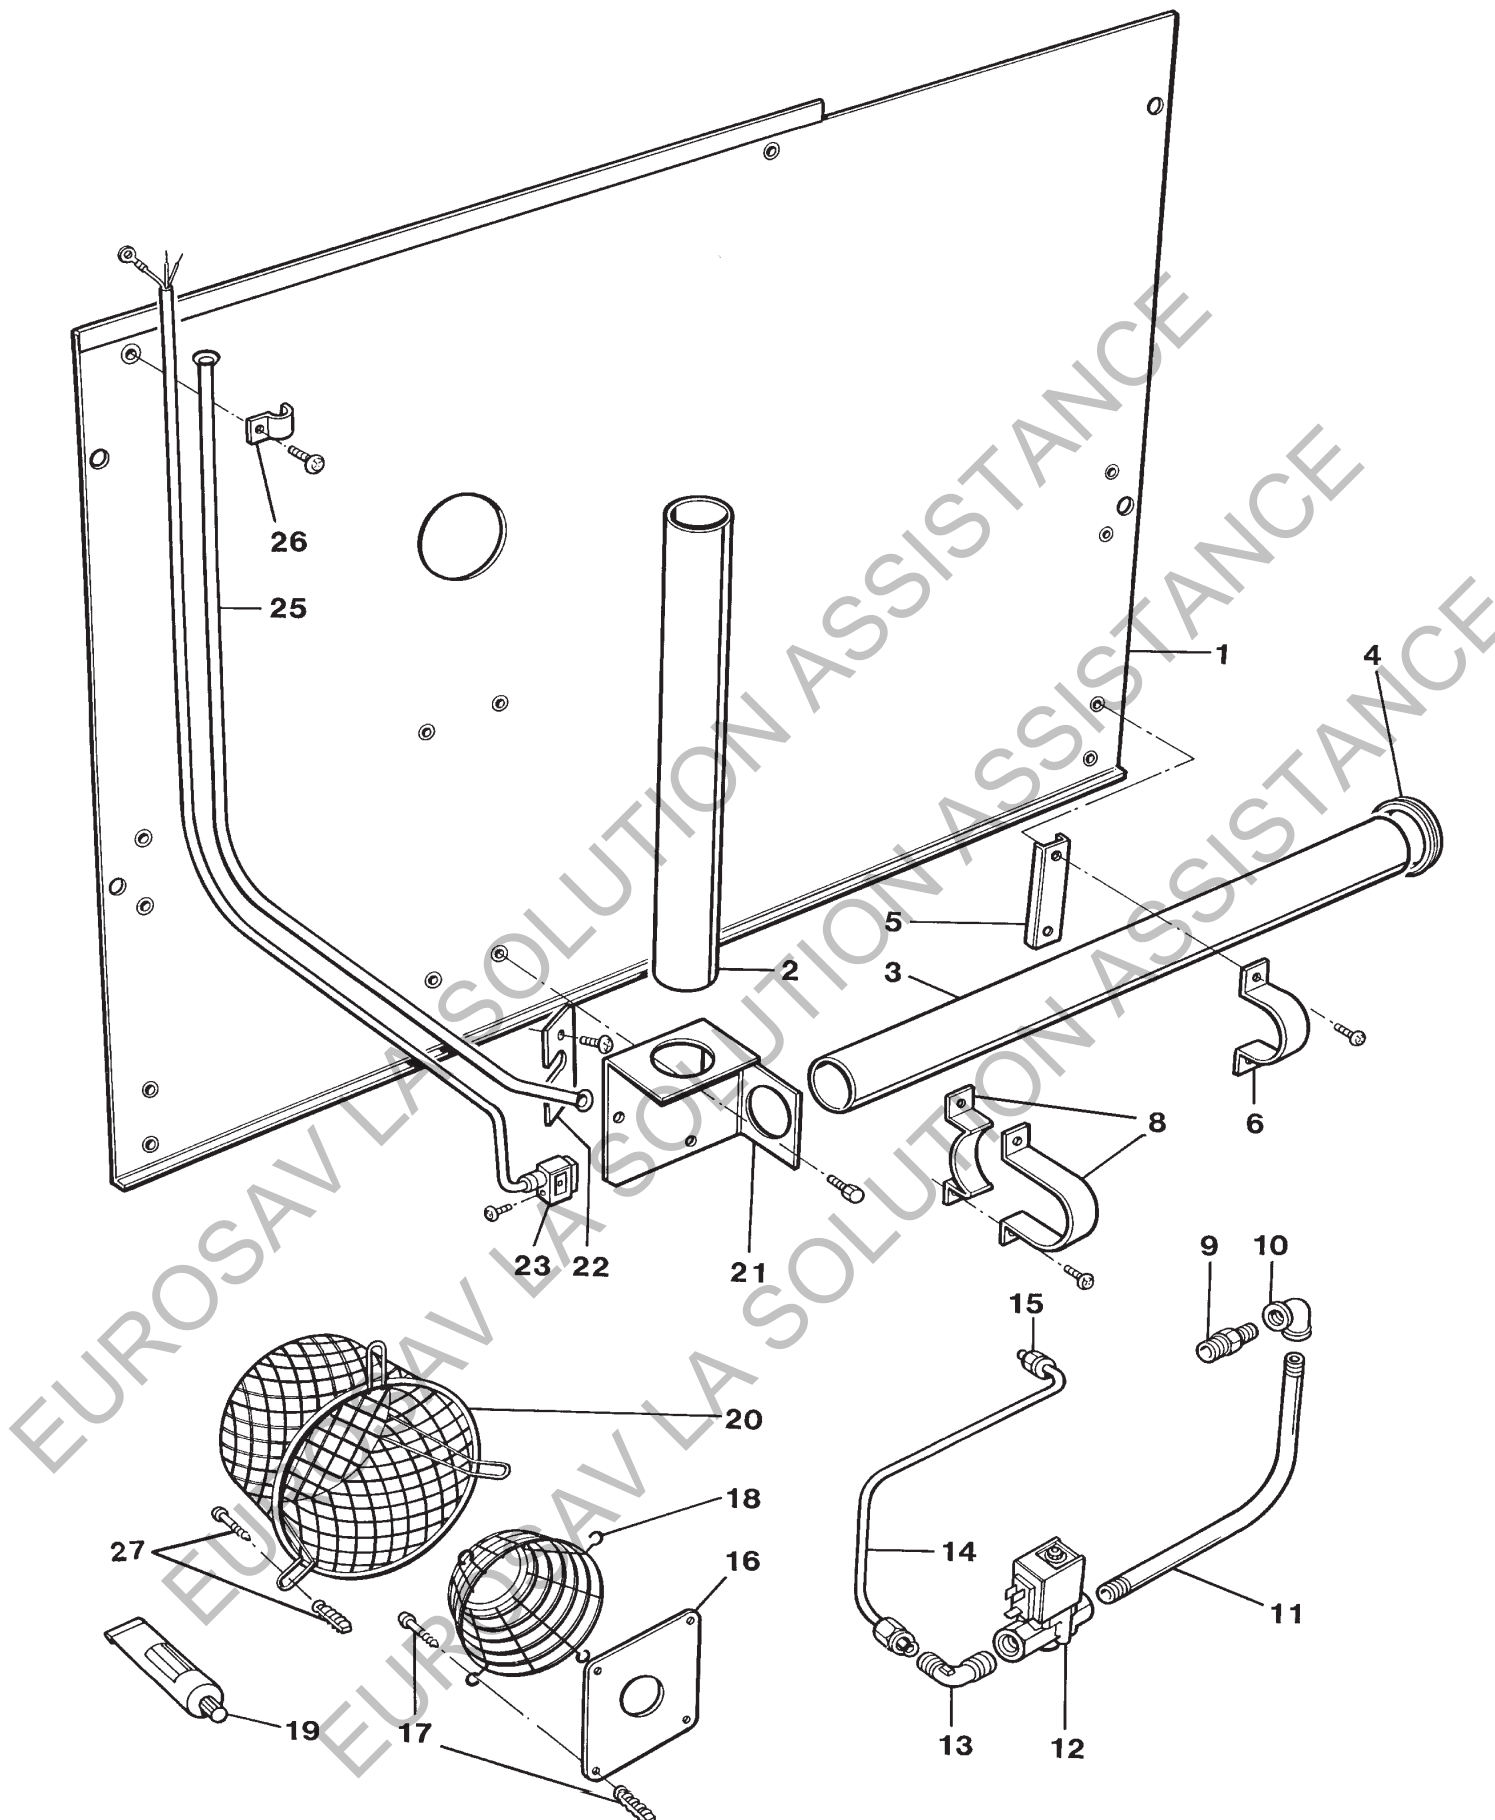

# ***SPARE PARTS MANUAL***

*(Components Unique to Power Flue Only)*

**DATE: MARCH 1998**

**LPRT 511683**

**AGA GAS POWER FLUE  
SIT GAS BURNER ASSEMBLY**

**TOP PLATES, 4 OVEN & HOTCUPBOARD SHROUDS  
AGA GAS POWER FLUE**

**FLUE PIPEWORK, TERMINAL & BACKPLATE  
AGA GAS POWER FLUE**

**FAN ASSEMBLY & COMPONENTS INC. SHROUDS  
 AGA GAS POWER FLUE (UP TO M04-179)**

**FAN ASSEMBLY & COMPONENTS INC. SHROUDS  
AGA GAS POWER FLUE (FROM M04-179)**