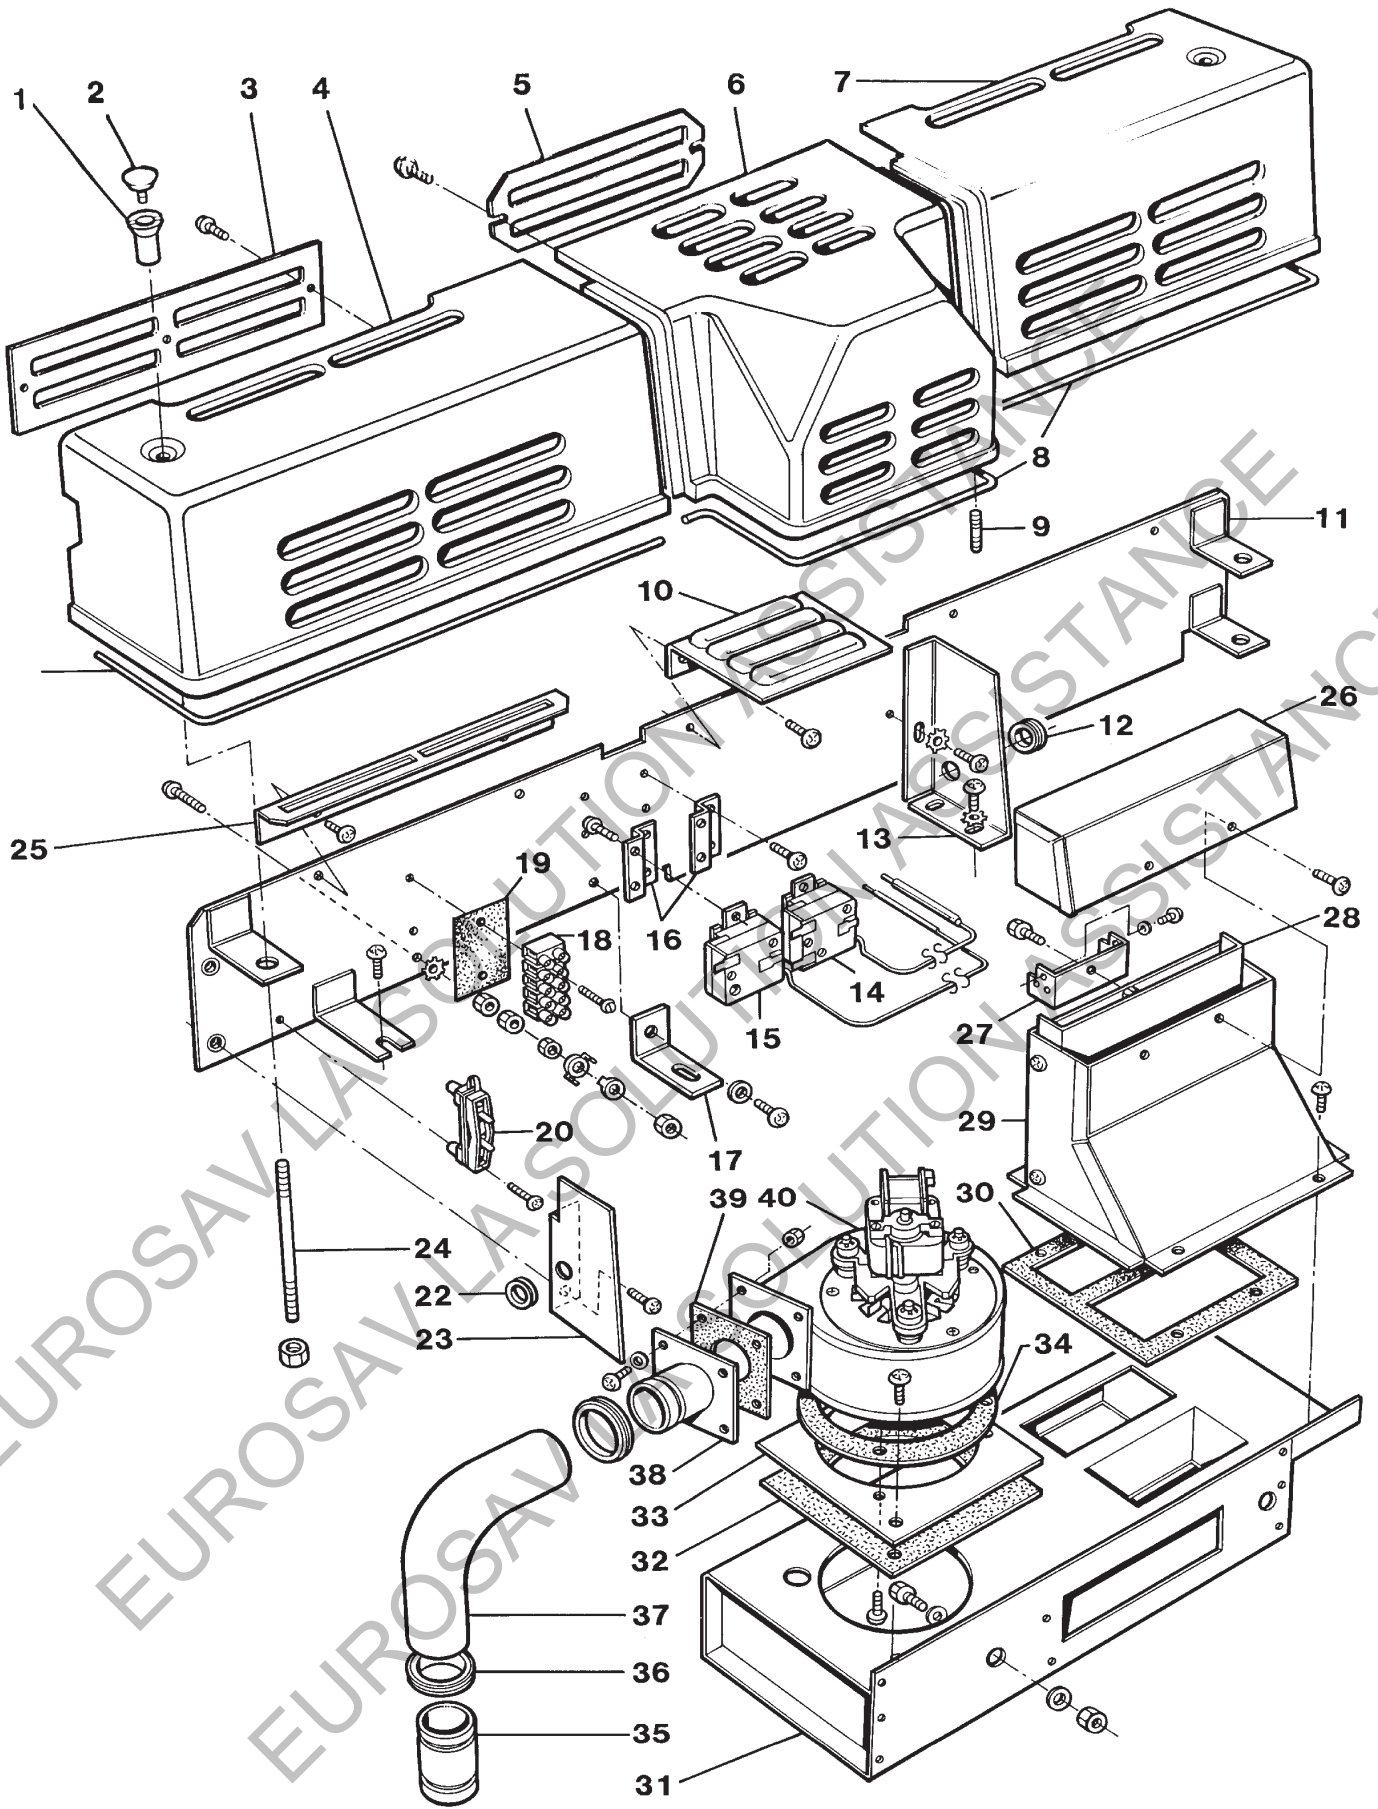

# ***SPARE PARTS MANUAL***

*(Components Unique to Power Flue Only)*

**DATE: MARCH 1998**

**LPRT 511683**

**AGA GAS POWER FLUE  
SIT GAS BURNER ASSEMBLY**

**TOP PLATES, 4 OVEN & HOTCUPBOARD SHROUDS  
AGA GAS POWER FLUE**

**FLUE PIPEWORK, TERMINAL & BACKPLATE  
AGA GAS POWER FLUE**

**FAN ASSEMBLY & COMPONENTS INC. SHROUDS  
 AGA GAS POWER FLUE (UP TO M04-179)**

**FAN ASSEMBLY & COMPONENTS INC. SHROUDS  
AGA GAS POWER FLUE (FROM M04-179)**