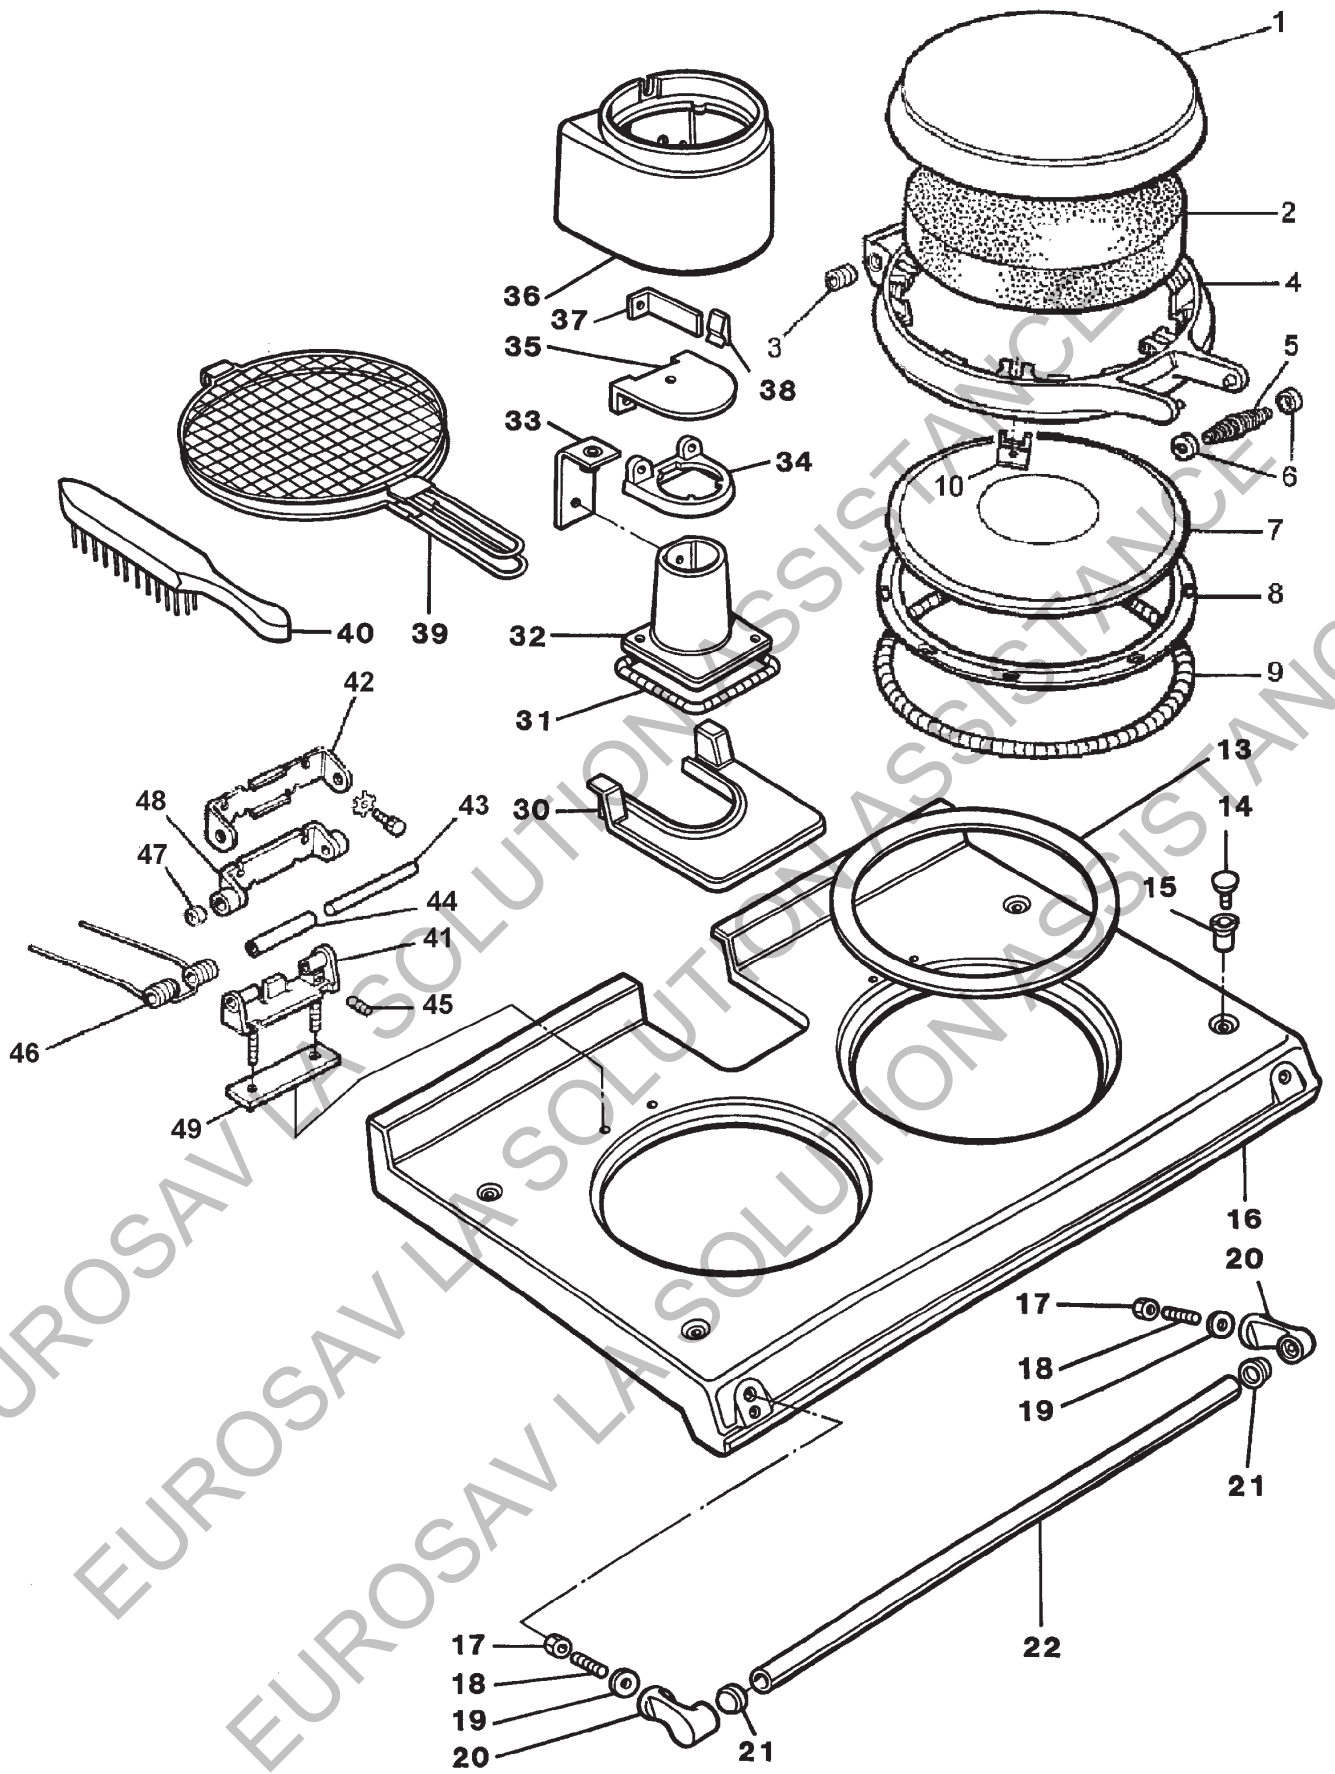

AGA AIMS GC OPEN FLUE - UK

SPARE PARTS MANUAL

AGA AIMS GC - OPEN FLUE (UK)
TOP PLATE & INSULATING LIDS

AGA AIMS GC - OPEN FLUE (UK)
 OVENS AND ACCESSORIES, SIMMERING PLATE

AGA AIMS GC - OPEN FLUE (UK)
 HOTSPOT, FIRE BARREL AND BURNER CHAMBER ASSEMBLY

AGA AIMS GC - OPEN FLUE (UK)
FRONT PLATES AND DOORS

AGA AIMS GC - OPEN FLUE (UK)
BASE, SIDES AND BACK PLATES