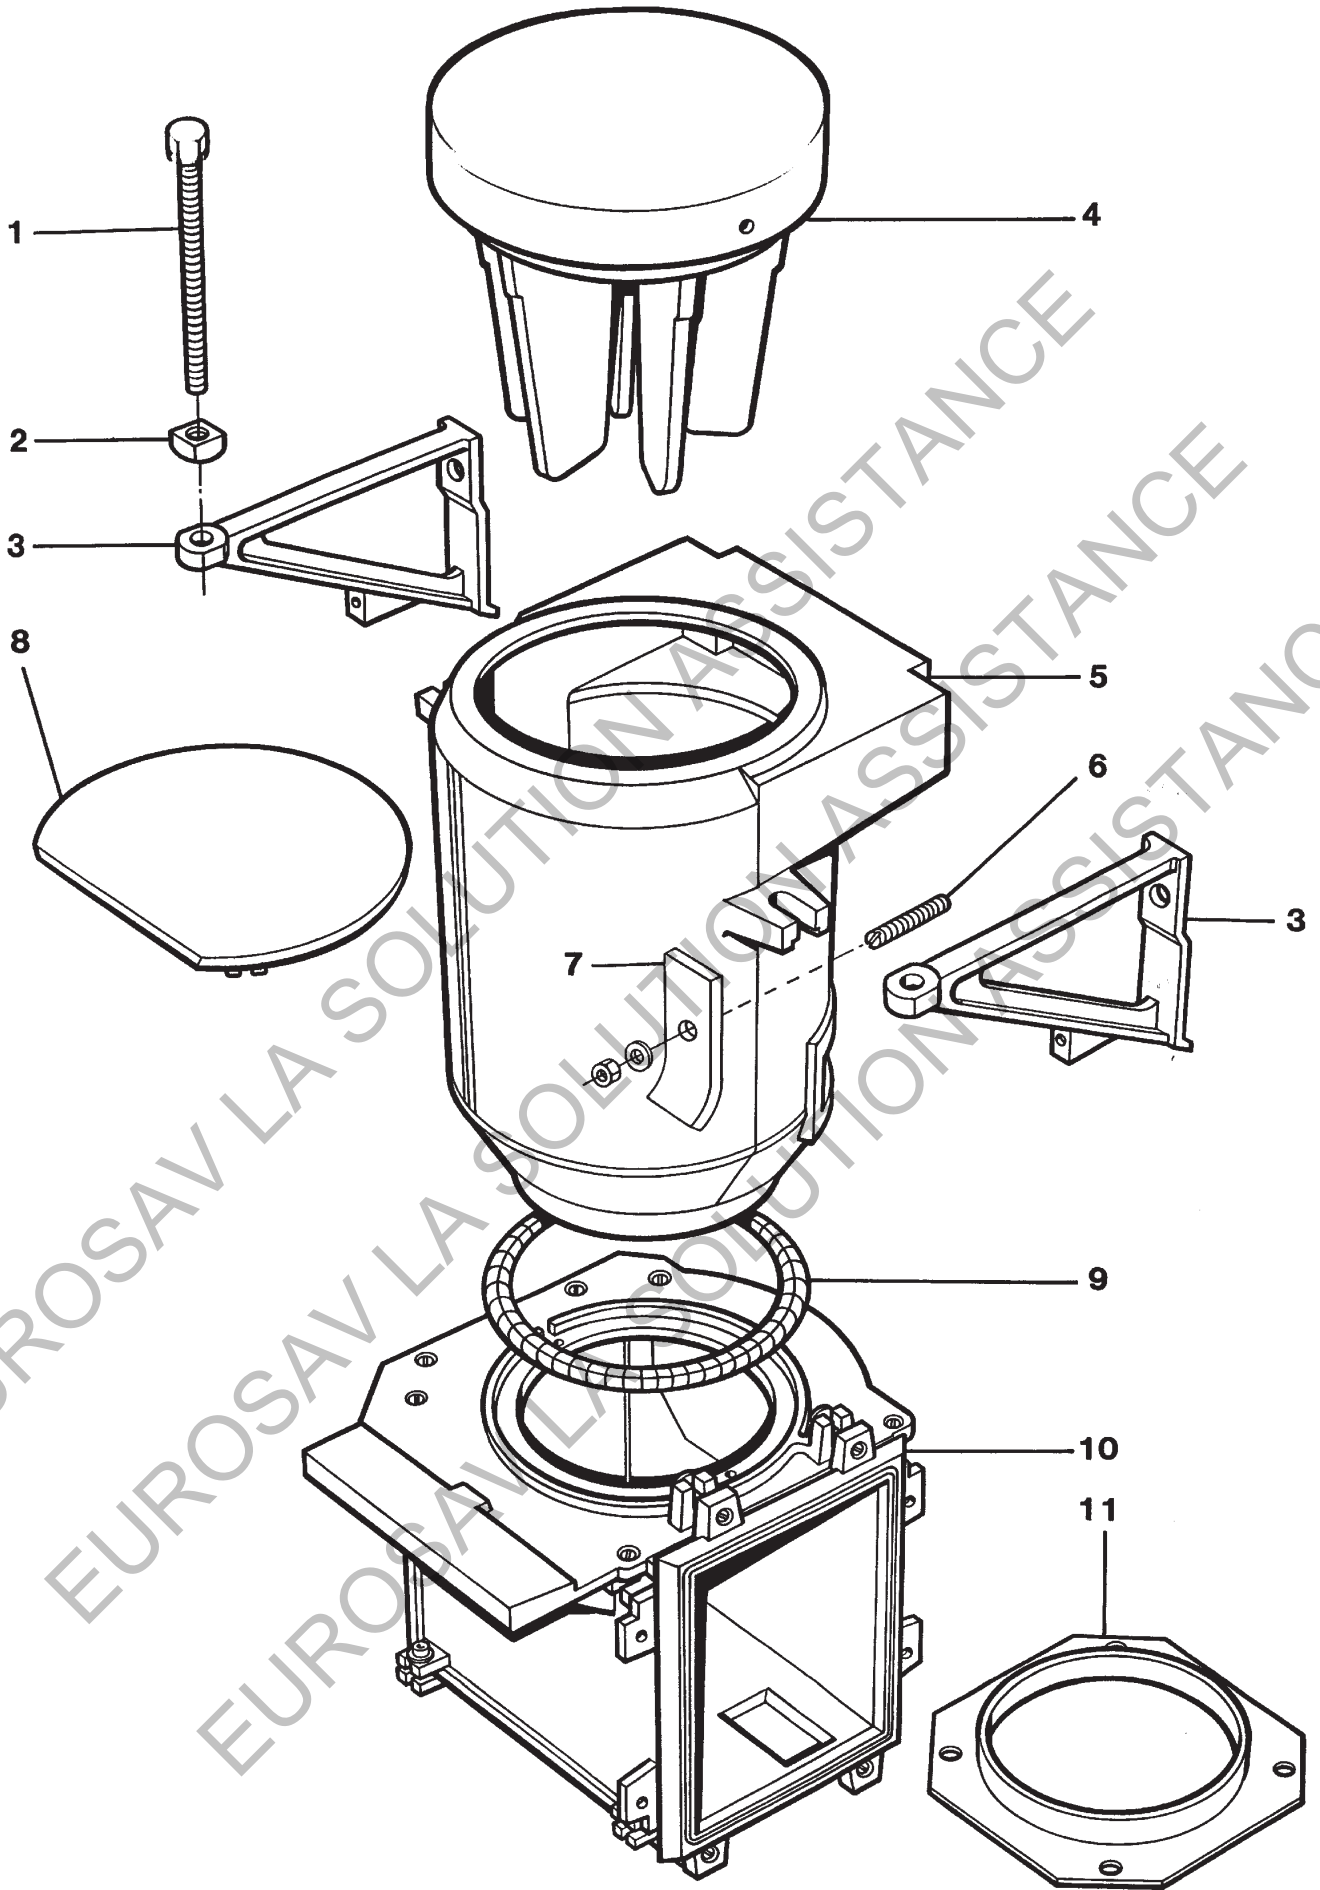

AGA AIMS GC OPEN FLUE - UK

SPARE PARTS MANUAL

AGA AIMS GC - OPEN FLUE (UK)
TOP PLATE & INSULATING LIDS

AGA AIMS GC - OPEN FLUE (UK)
 OVENS AND ACCESSORIES, SIMMERING PLATE

AGA AIMS GC - OPEN FLUE (UK)
 HOTSPOT, FIRE BARREL AND BURNER CHAMBER ASSEMBLY

AGA AIMS GC - OPEN FLUE (UK)
FRONT PLATES AND DOORS

AGA AIMS GC - OPEN FLUE (UK)
BASE, SIDES AND BACK PLATES