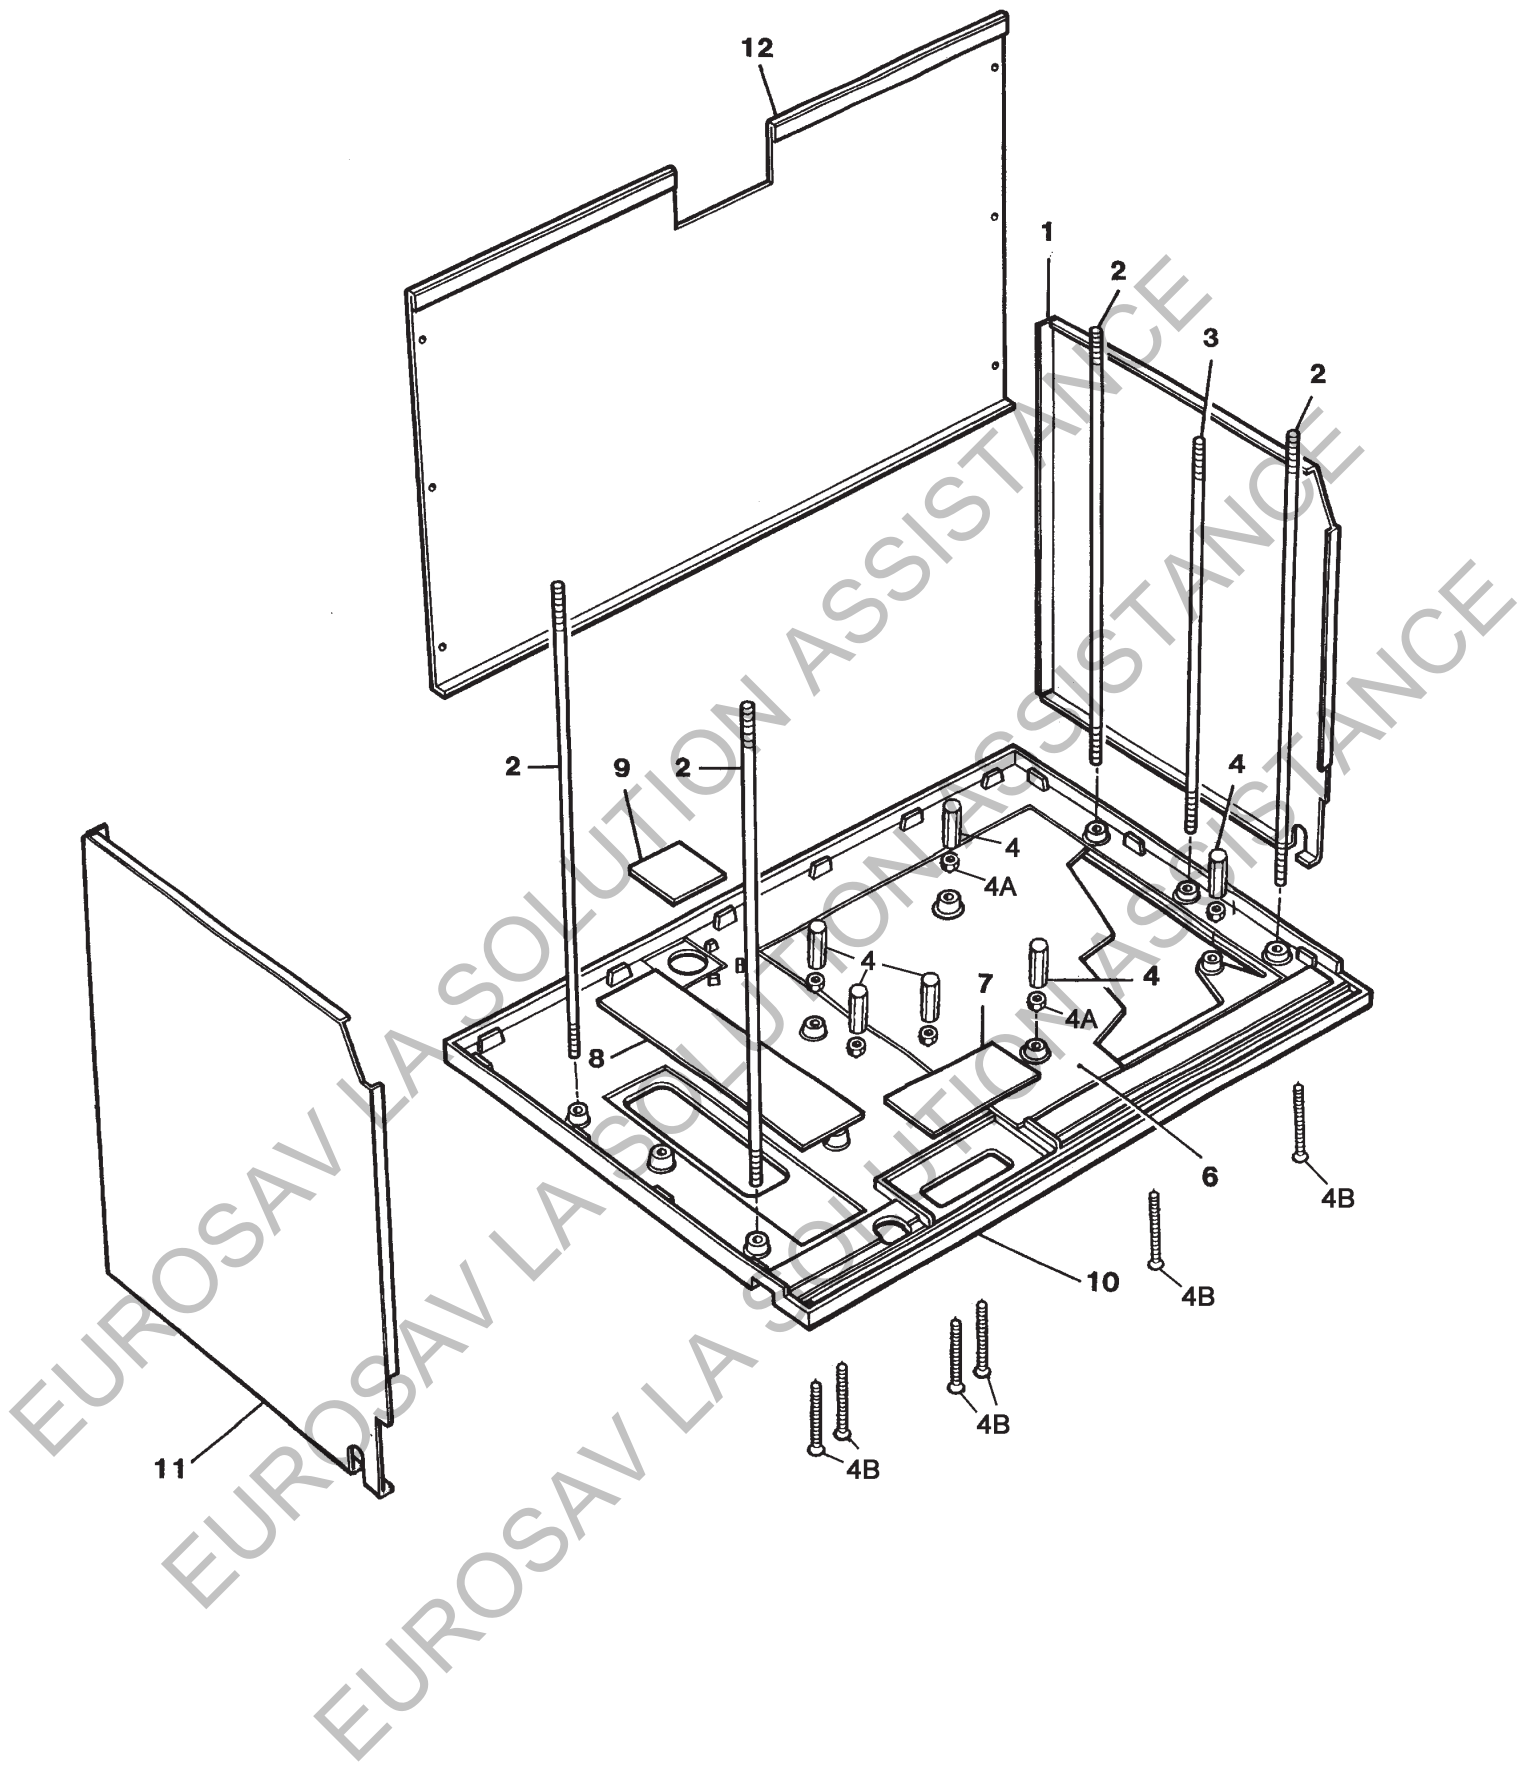

**AGA GC OPEN FLUE -  
UK  
(S.I.T. GAS BURNER)**

***SPARE PARTS  
MANUAL***

AGA GC-OPEN FLUE (UK)  
S.I.T. GAS BURNER ASSEMBLY

AGA GC - OPEN FLUE (UK)  
TOP PLATES

AGA HINGES & INSULATING COVERS (UP TO M05-008)

AGA HINGES & INSULATING LIDS  
FROM MOD CHANGE M05-008

AGA GC - OPEN FLUE (UK)  
OVENS AND ACCESSORIES, SIMMERING PLATE

AGA GC - OPEN FLUE (UK)

HOTSPOT, FIRE BARREL AND BURNER CHAMBER ASSEMBLY

AGA GC - OPEN FLUE (UK)  
FRONT PLATES AND DOORS

AGA GC - OPEN FLUE (UK)  
 BASE, SIDES AND BACK PLATES