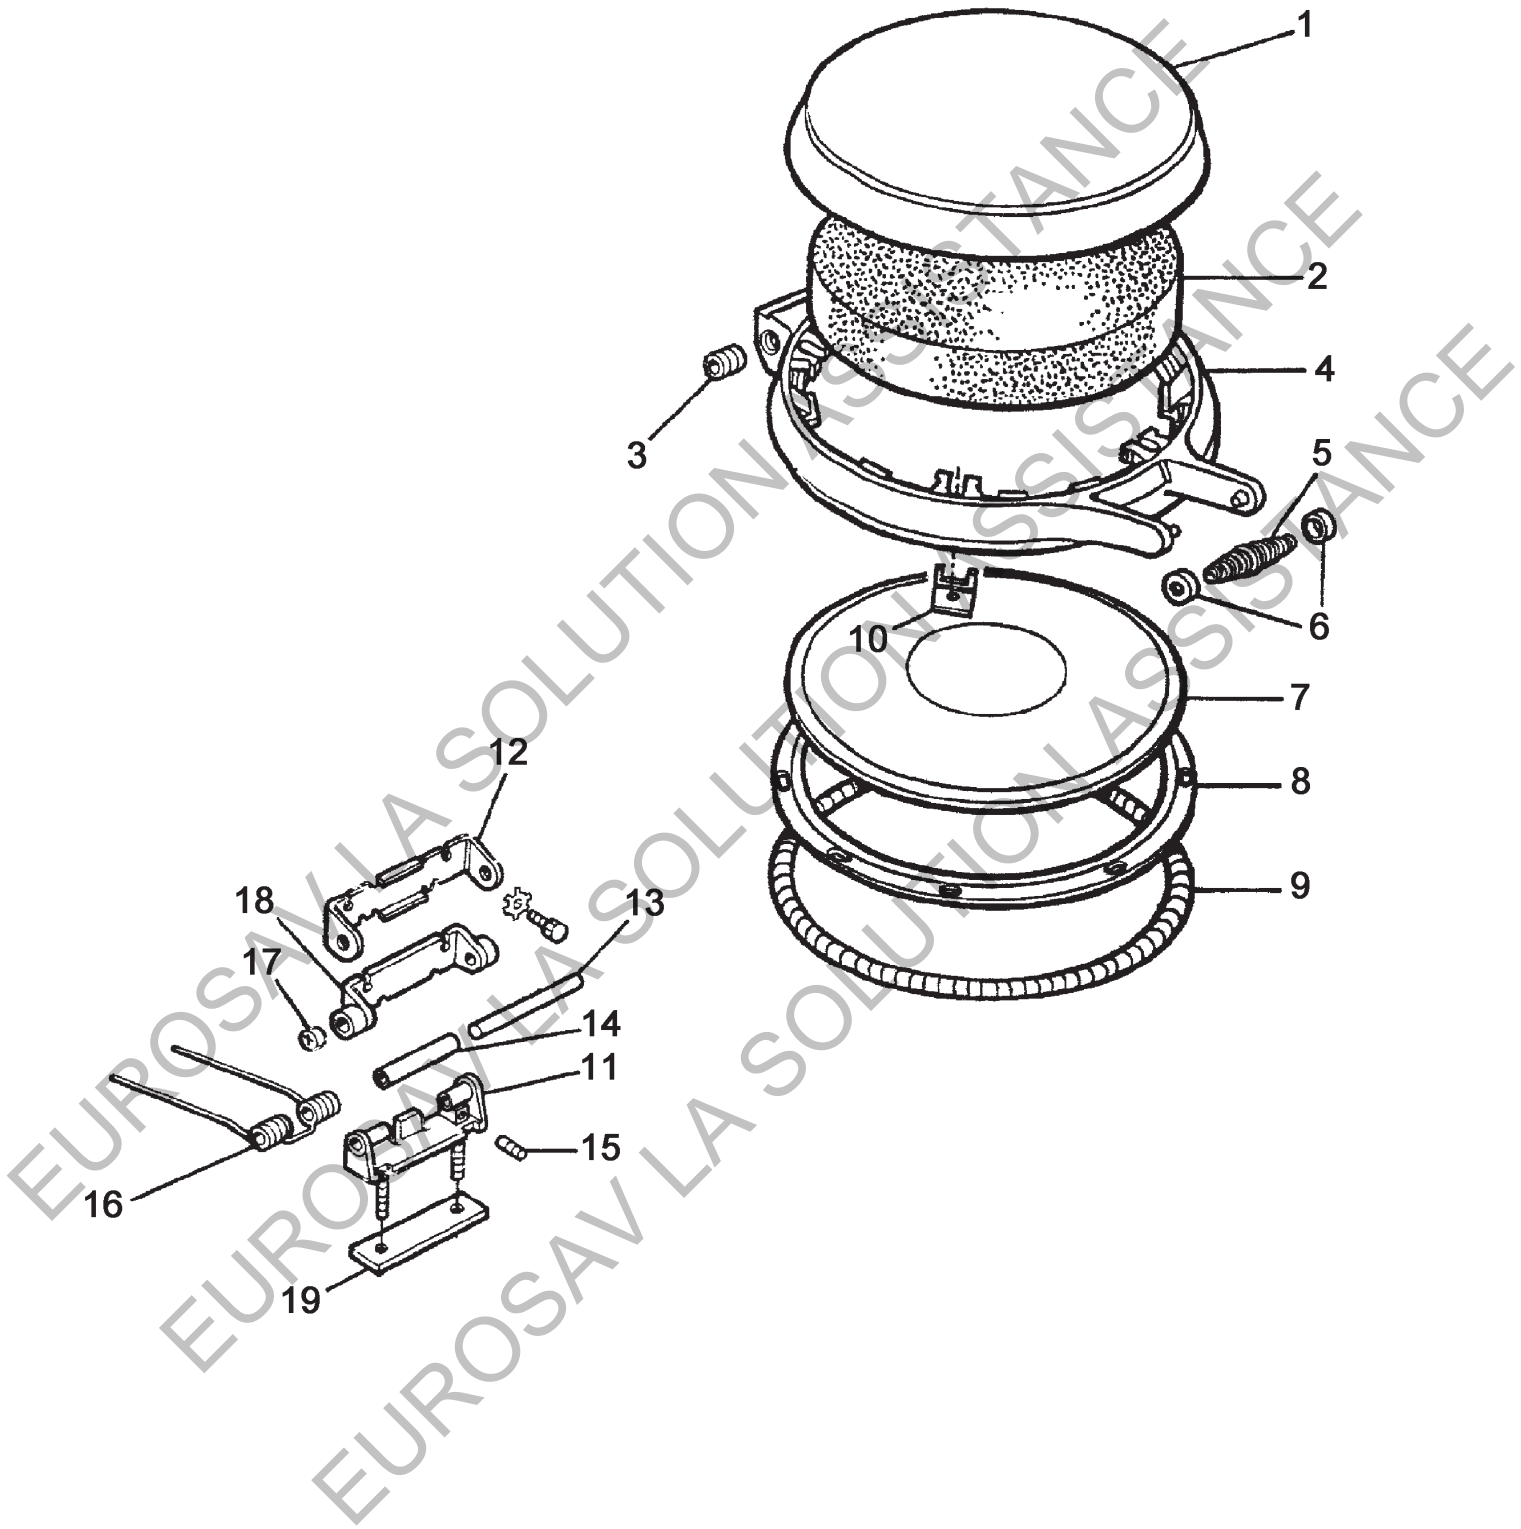

**AGA GC OPEN FLUE -  
UK  
(S.I.T. GAS BURNER)**

***SPARE PARTS  
MANUAL***

AGA GC-OPEN FLUE (UK)  
S.I.T. GAS BURNER ASSEMBLY

AGA GC - OPEN FLUE (UK)  
TOP PLATES

AGA HINGES & INSULATING COVERS (UP TO M05-008)

AGA HINGES & INSULATING LIDS  
FROM MOD CHANGE M05-008

AGA GC - OPEN FLUE (UK)  
OVENS AND ACCESSORIES, SIMMERING PLATE

AGA GC - OPEN FLUE (UK)

HOTSPOT, FIRE BARREL AND BURNER CHAMBER ASSEMBLY

AGA GC - OPEN FLUE (UK)  
FRONT PLATES AND DOORS

AGA GC - OPEN FLUE (UK)  
 BASE, SIDES AND BACK PLATES