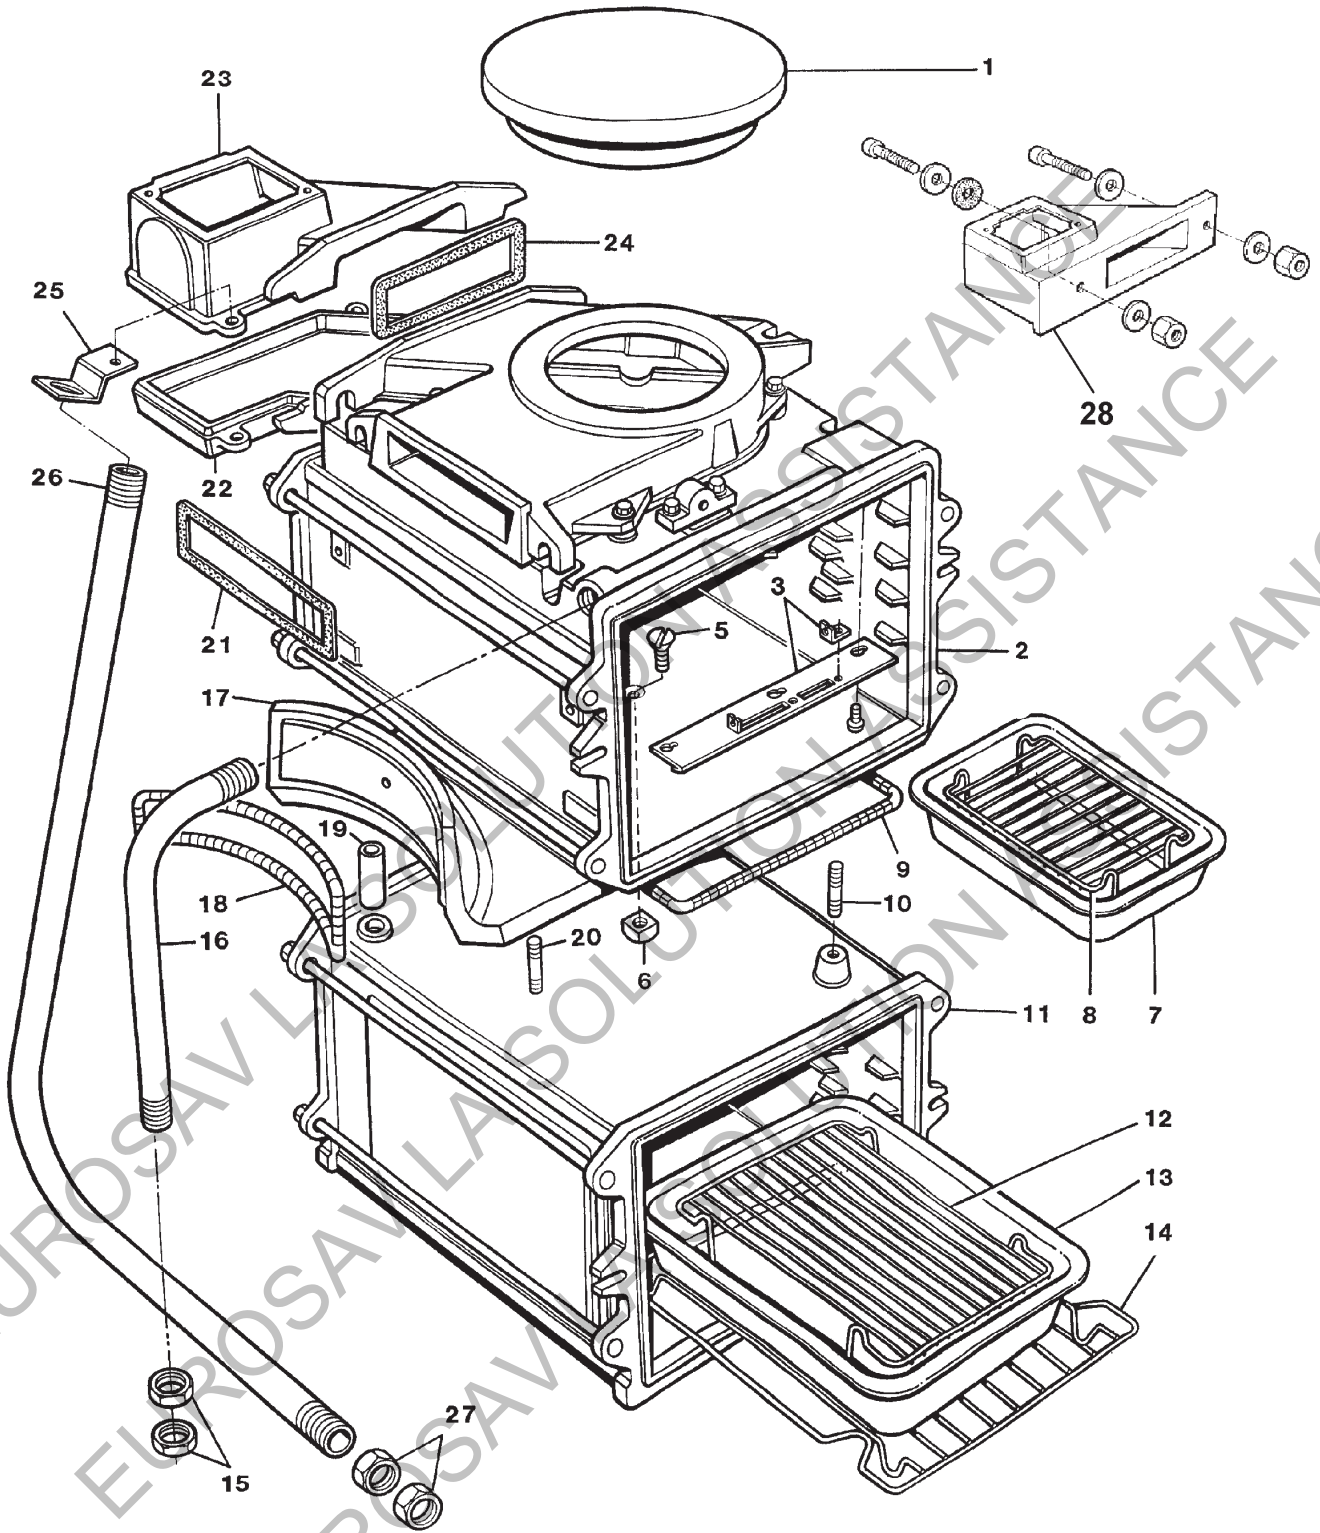

**AGA GC OPEN FLUE -  
UK  
(S.I.T. GAS BURNER)**

***SPARE PARTS  
MANUAL***

AGA GC-OPEN FLUE (UK)  
S.I.T. GAS BURNER ASSEMBLY

AGA GC - OPEN FLUE (UK)  
TOP PLATES

AGA HINGES & INSULATING COVERS (UP TO M05-008)

AGA HINGES & INSULATING LIDS  
FROM MOD CHANGE M05-008

AGA GC - OPEN FLUE (UK)  
OVENS AND ACCESSORIES, SIMMERING PLATE

AGA GC - OPEN FLUE (UK)

HOTSPOT, FIRE BARREL AND BURNER CHAMBER ASSEMBLY

AGA GC - OPEN FLUE (UK)  
FRONT PLATES AND DOORS

AGA GC - OPEN FLUE (UK)  
 BASE, SIDES AND BACK PLATES