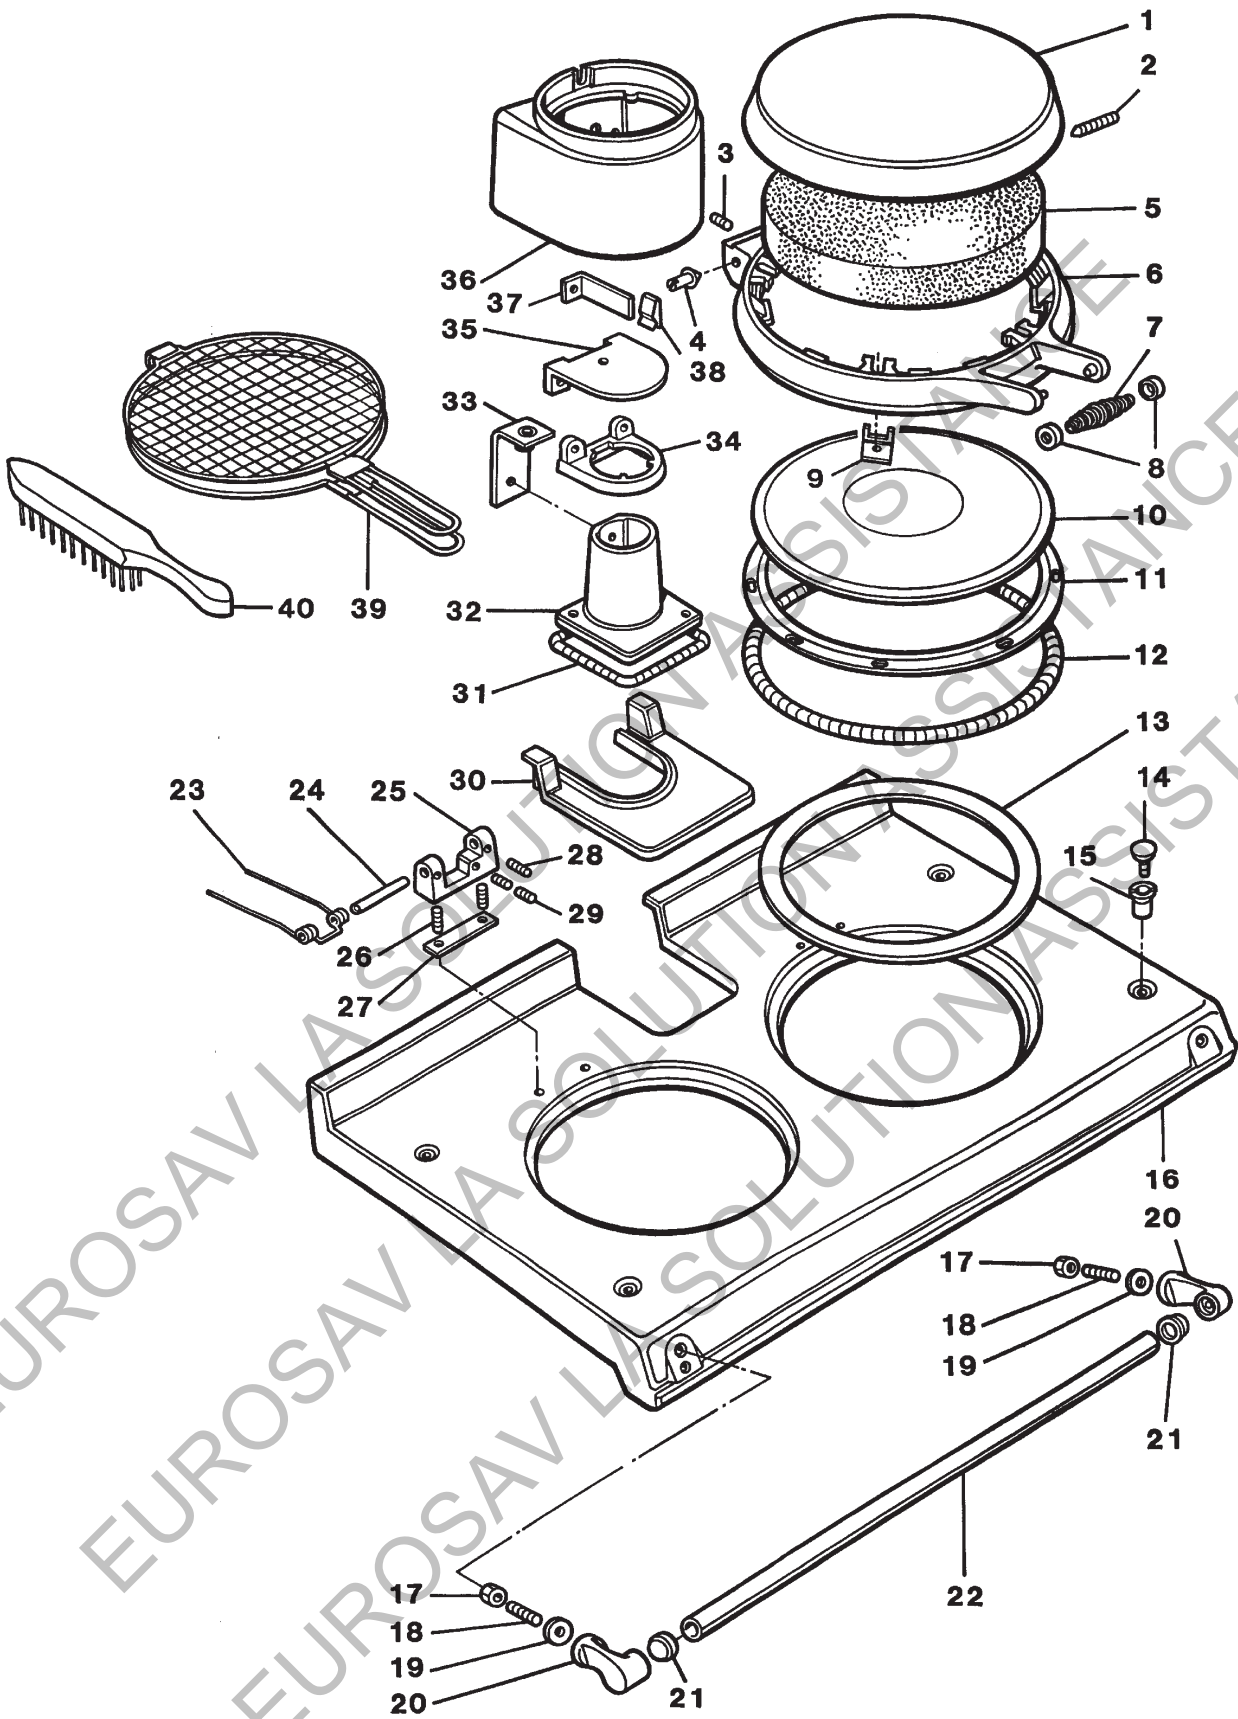

**AGA GC OPEN FLUE -  
UK  
(S.I.T. GAS BURNER)**

***SPARE PARTS  
MANUAL***

AGA GC-OPEN FLUE (UK)  
S.I.T. GAS BURNER ASSEMBLY

AGA GC - OPEN FLUE (UK)  
TOP PLATES

AGA HINGES & INSULATING COVERS (UP TO M05-008)

AGA HINGES & INSULATING LIDS  
FROM MOD CHANGE M05-008

AGA GC - OPEN FLUE (UK)  
OVENS AND ACCESSORIES, SIMMERING PLATE

AGA GC - OPEN FLUE (UK)

HOTSPOT, FIRE BARREL AND BURNER CHAMBER ASSEMBLY

AGA GC - OPEN FLUE (UK)  
FRONT PLATES AND DOORS

AGA GC - OPEN FLUE (UK)  
 BASE, SIDES AND BACK PLATES