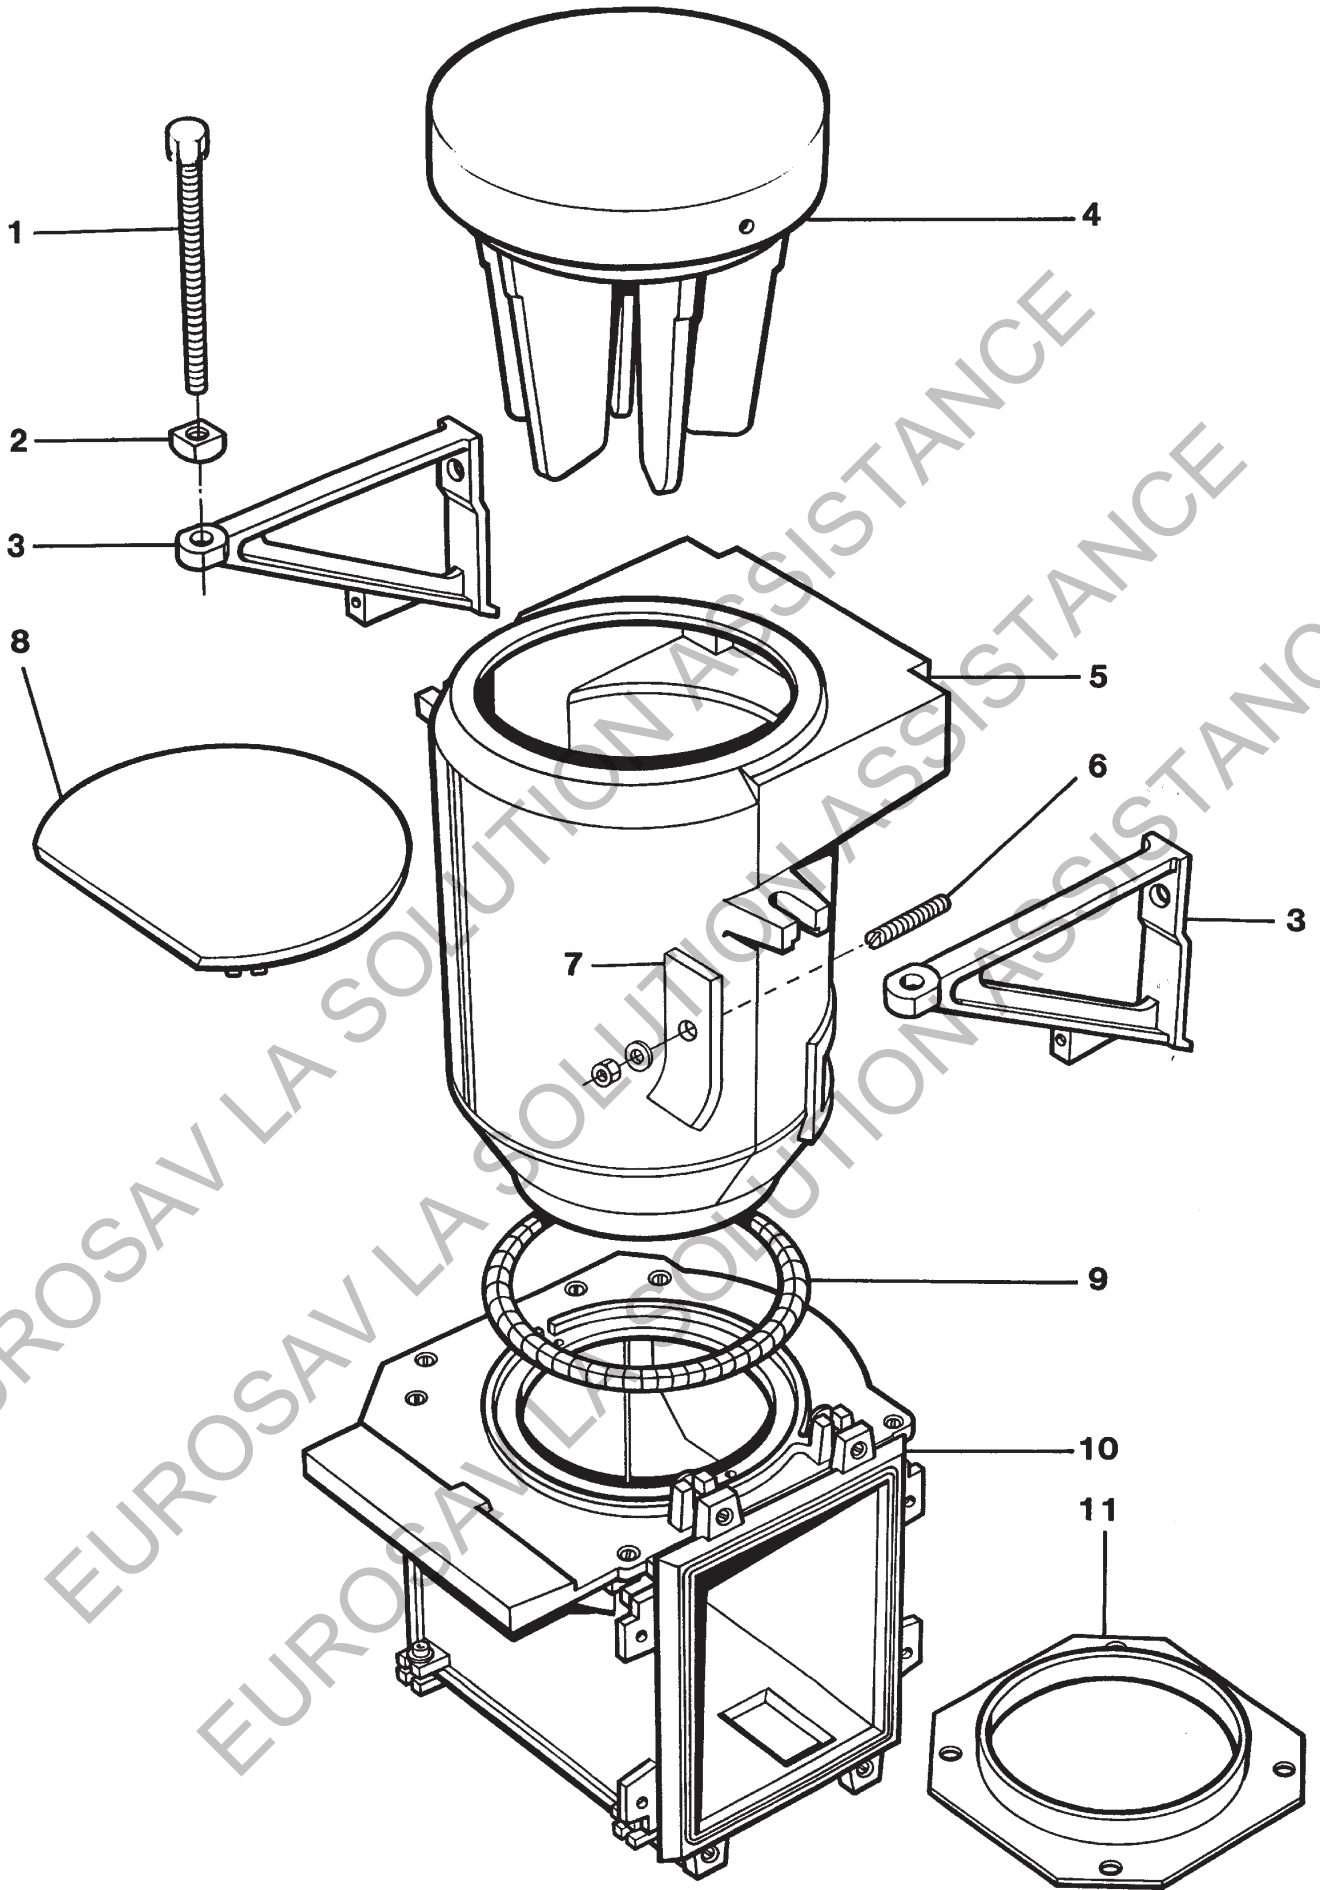

**AGA GC OPEN FLUE -  
UK  
(S.I.T. GAS BURNER)**

***SPARE PARTS  
MANUAL***

AGA GC-OPEN FLUE (UK)  
S.I.T. GAS BURNER ASSEMBLY

AGA GC - OPEN FLUE (UK)  
TOP PLATES

AGA HINGES & INSULATING COVERS (UP TO M05-008)

AGA HINGES & INSULATING LIDS  
FROM MOD CHANGE M05-008

AGA GC - OPEN FLUE (UK)  
OVENS AND ACCESSORIES, SIMMERING PLATE

AGA GC - OPEN FLUE (UK)

HOTSPOT, FIRE BARREL AND BURNER CHAMBER ASSEMBLY

AGA GC - OPEN FLUE (UK)  
FRONT PLATES AND DOORS

AGA GC - OPEN FLUE (UK)  
 BASE, SIDES AND BACK PLATES