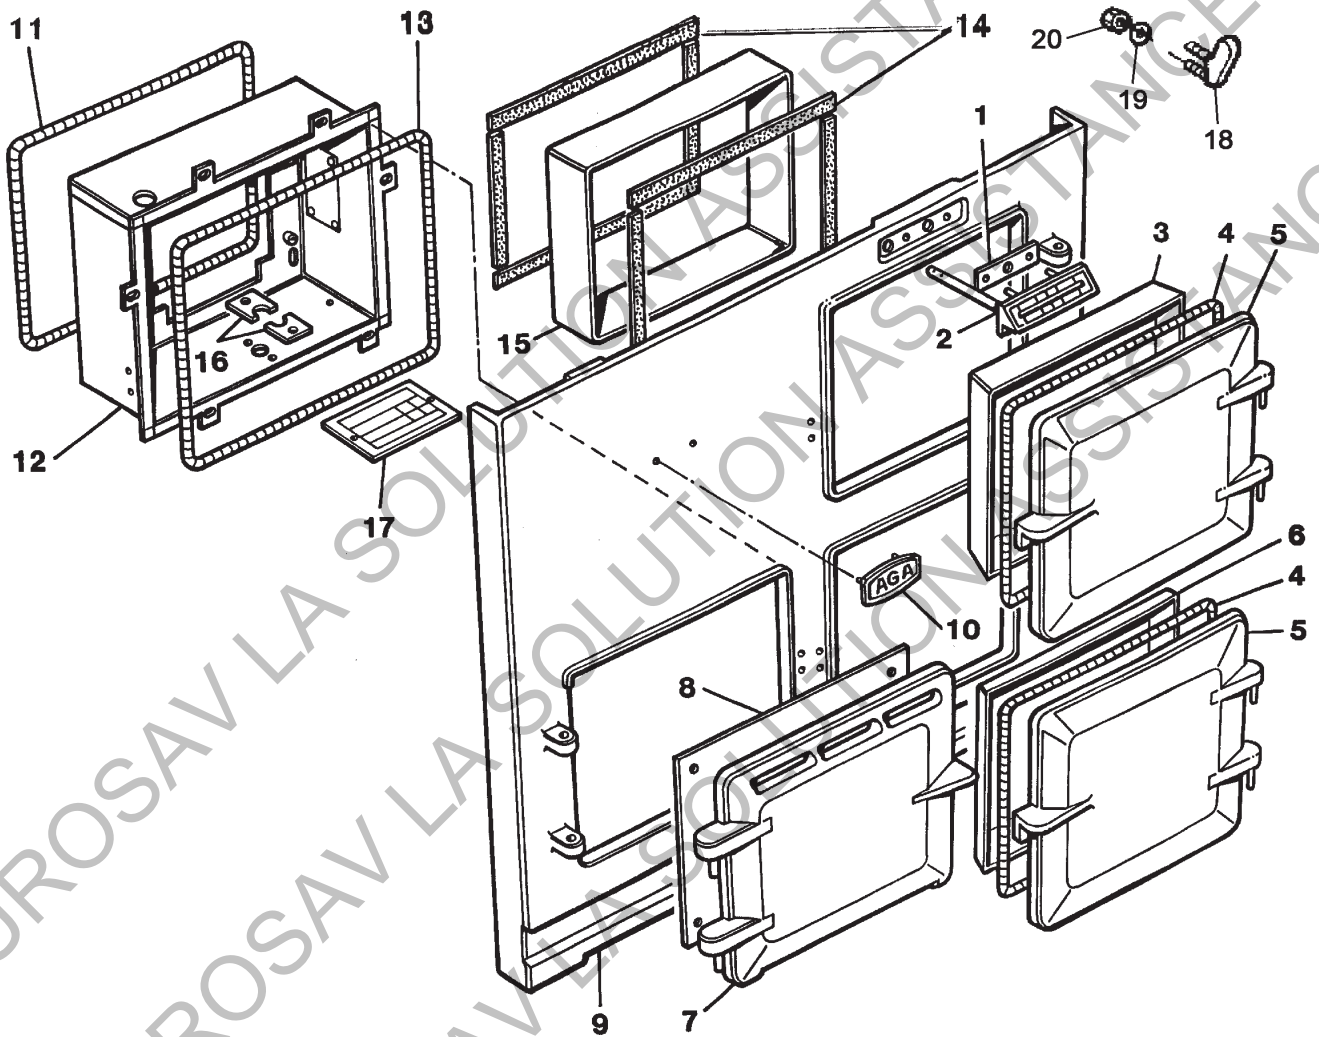

**AGA GC OPEN FLUE -  
UK  
(S.I.T. GAS BURNER)**

***SPARE PARTS  
MANUAL***

AGA GC-OPEN FLUE (UK)  
S.I.T. GAS BURNER ASSEMBLY

AGA GC - OPEN FLUE (UK)  
TOP PLATES

AGA HINGES & INSULATING COVERS (UP TO M05-008)

AGA HINGES & INSULATING LIDS  
FROM MOD CHANGE M05-008

AGA GC - OPEN FLUE (UK)  
OVENS AND ACCESSORIES, SIMMERING PLATE

AGA GC - OPEN FLUE (UK)

HOTSPOT, FIRE BARREL AND BURNER CHAMBER ASSEMBLY

AGA GC - OPEN FLUE (UK)  
FRONT PLATES AND DOORS

AGA GC - OPEN FLUE (UK)  
 BASE, SIDES AND BACK PLATES