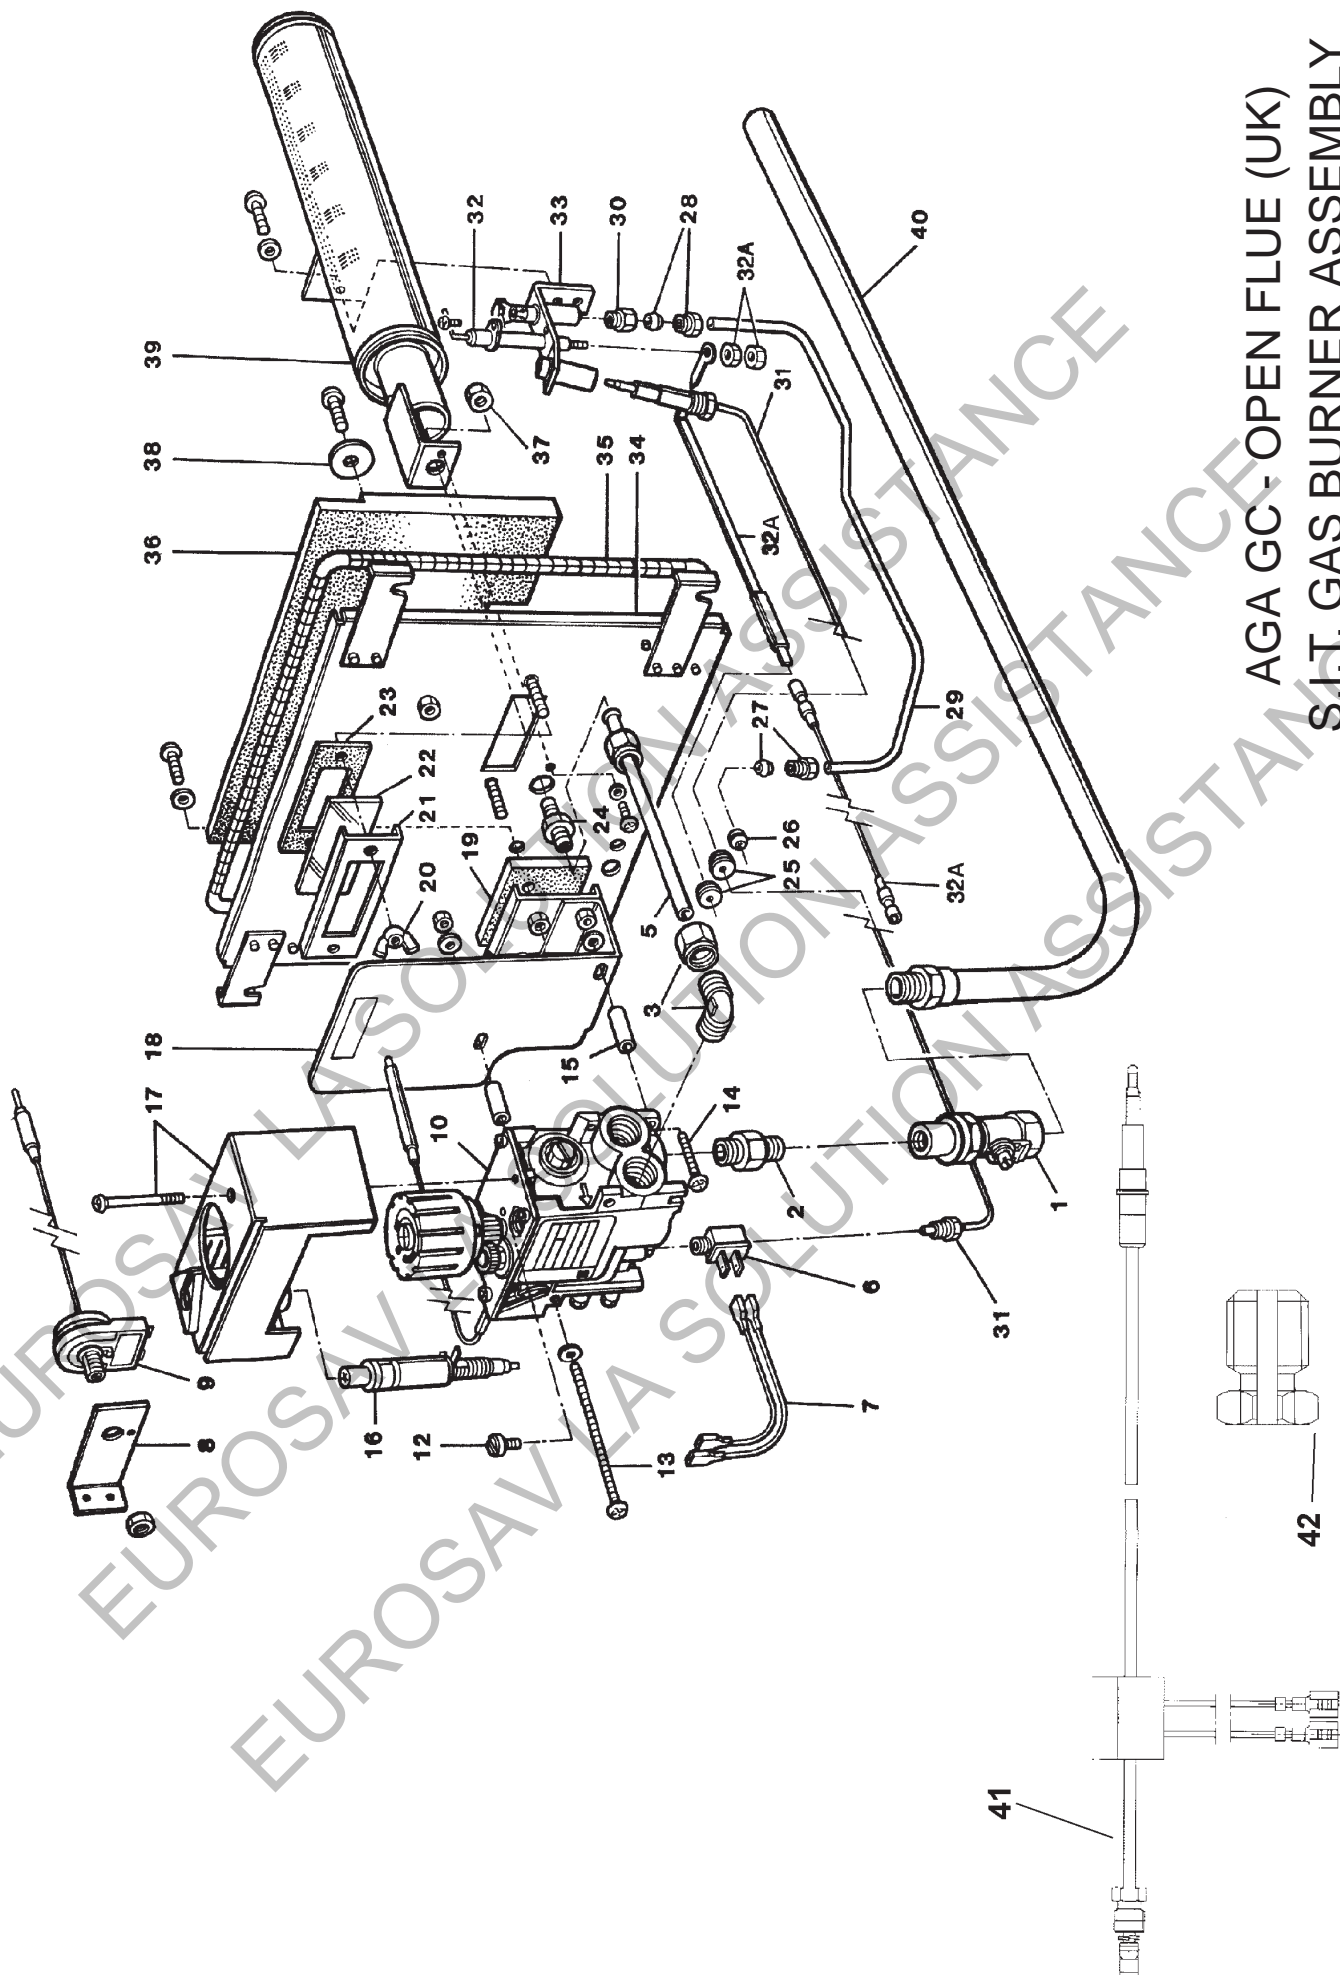

**AGA GC OPEN FLUE -  
UK  
(S.I.T. GAS BURNER)**

***SPARE PARTS  
MANUAL***

AGA GC-OPEN FLUE (UK)  
S.I.T. GAS BURNER ASSEMBLY

AGA GC - OPEN FLUE (UK)  
TOP PLATES

AGA HINGES & INSULATING COVERS (UP TO M05-008)

AGA HINGES & INSULATING LIDS  
FROM MOD CHANGE M05-008

AGA GC - OPEN FLUE (UK)  
OVENS AND ACCESSORIES, SIMMERING PLATE

AGA GC - OPEN FLUE (UK)

HOTSPOT, FIRE BARREL AND BURNER CHAMBER ASSEMBLY

AGA GC - OPEN FLUE (UK)  
FRONT PLATES AND DOORS

AGA GC - OPEN FLUE (UK)  
 BASE, SIDES AND BACK PLATES