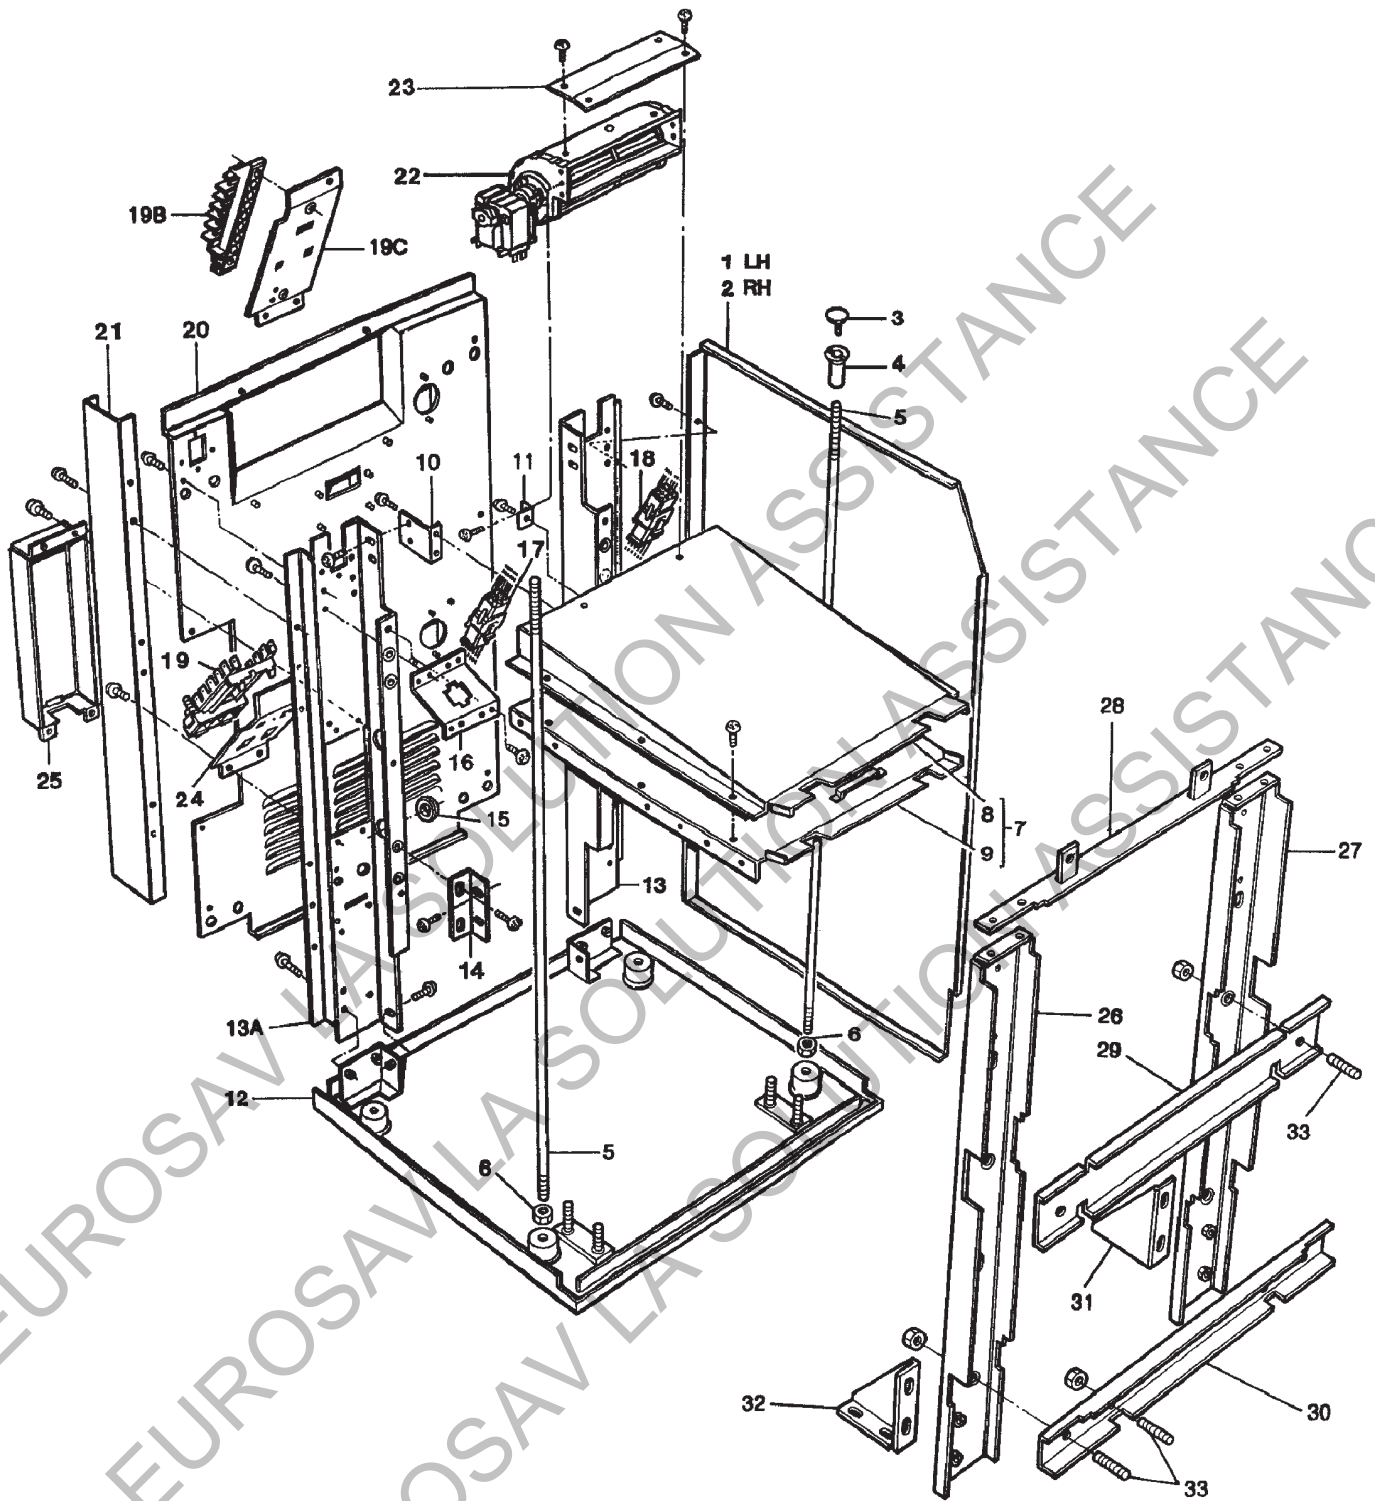

AGA ELECTRIC MODULE

SPARE PARTS MANUAL

LPRT 511834

DATE: AUGUST 1997

AGA ELECTRIC MODULE
TOP PLATE/HOB ASSEMBLY

AGA ELECTRIC MODULE
TOP & BOTTOM OVEN ASSEMBLIES

AGA ELECTRIC MODULE
FRONT PLATE & DOOR ASSEMBLY

AGA ELECTRIC MODULE (UP TO M01-086)
 BASE, BACK PLATE & COOLING DUCT ASSEMBLY

AGA ELECTRIC MODULE (FROM M01-086)
 BASE, BACK PLATE & COOLING DUCT ASSEMBLY