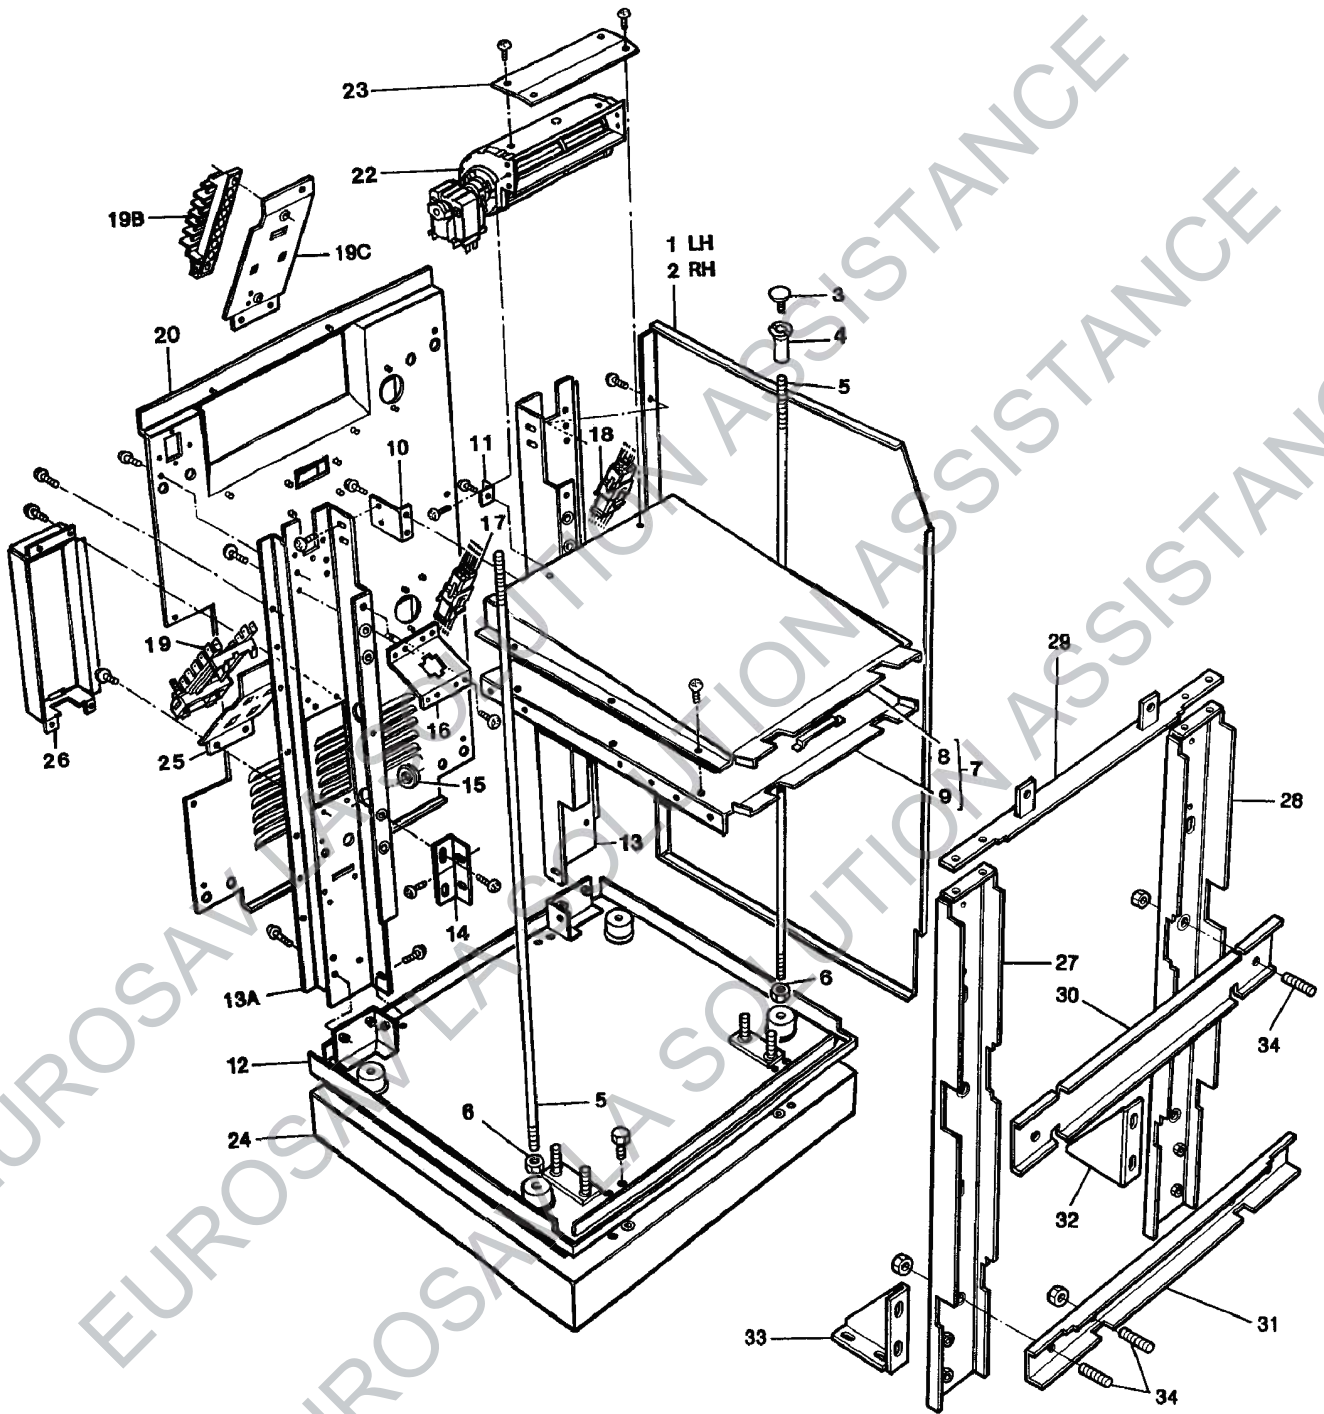

## **SPARE PARTS MANUAL**

**LPRT 511835**

**DATE: AUGUST 1997**

AGA ELECTRIC COMPANION  
TOP PLATE/HOB ASSEMBLY

AGA ELECTRIC COMPANION  
TOP & BOTTOM OVEN ASSEMBLIES

AGA ELECTRIC COMPANION  
FRONT PLATE & DOOR ASSEMBLY

AGA ELECTRIC COMPANION (UP TO M01-086)  
BASE, BACK PLATE & COOLING DUCT ASSEMBLY

AGA ELECTRIC COMPANION (FROM M01-086)  
BASE, BACK PLATE & COOLING DUCT ASSEMBLY