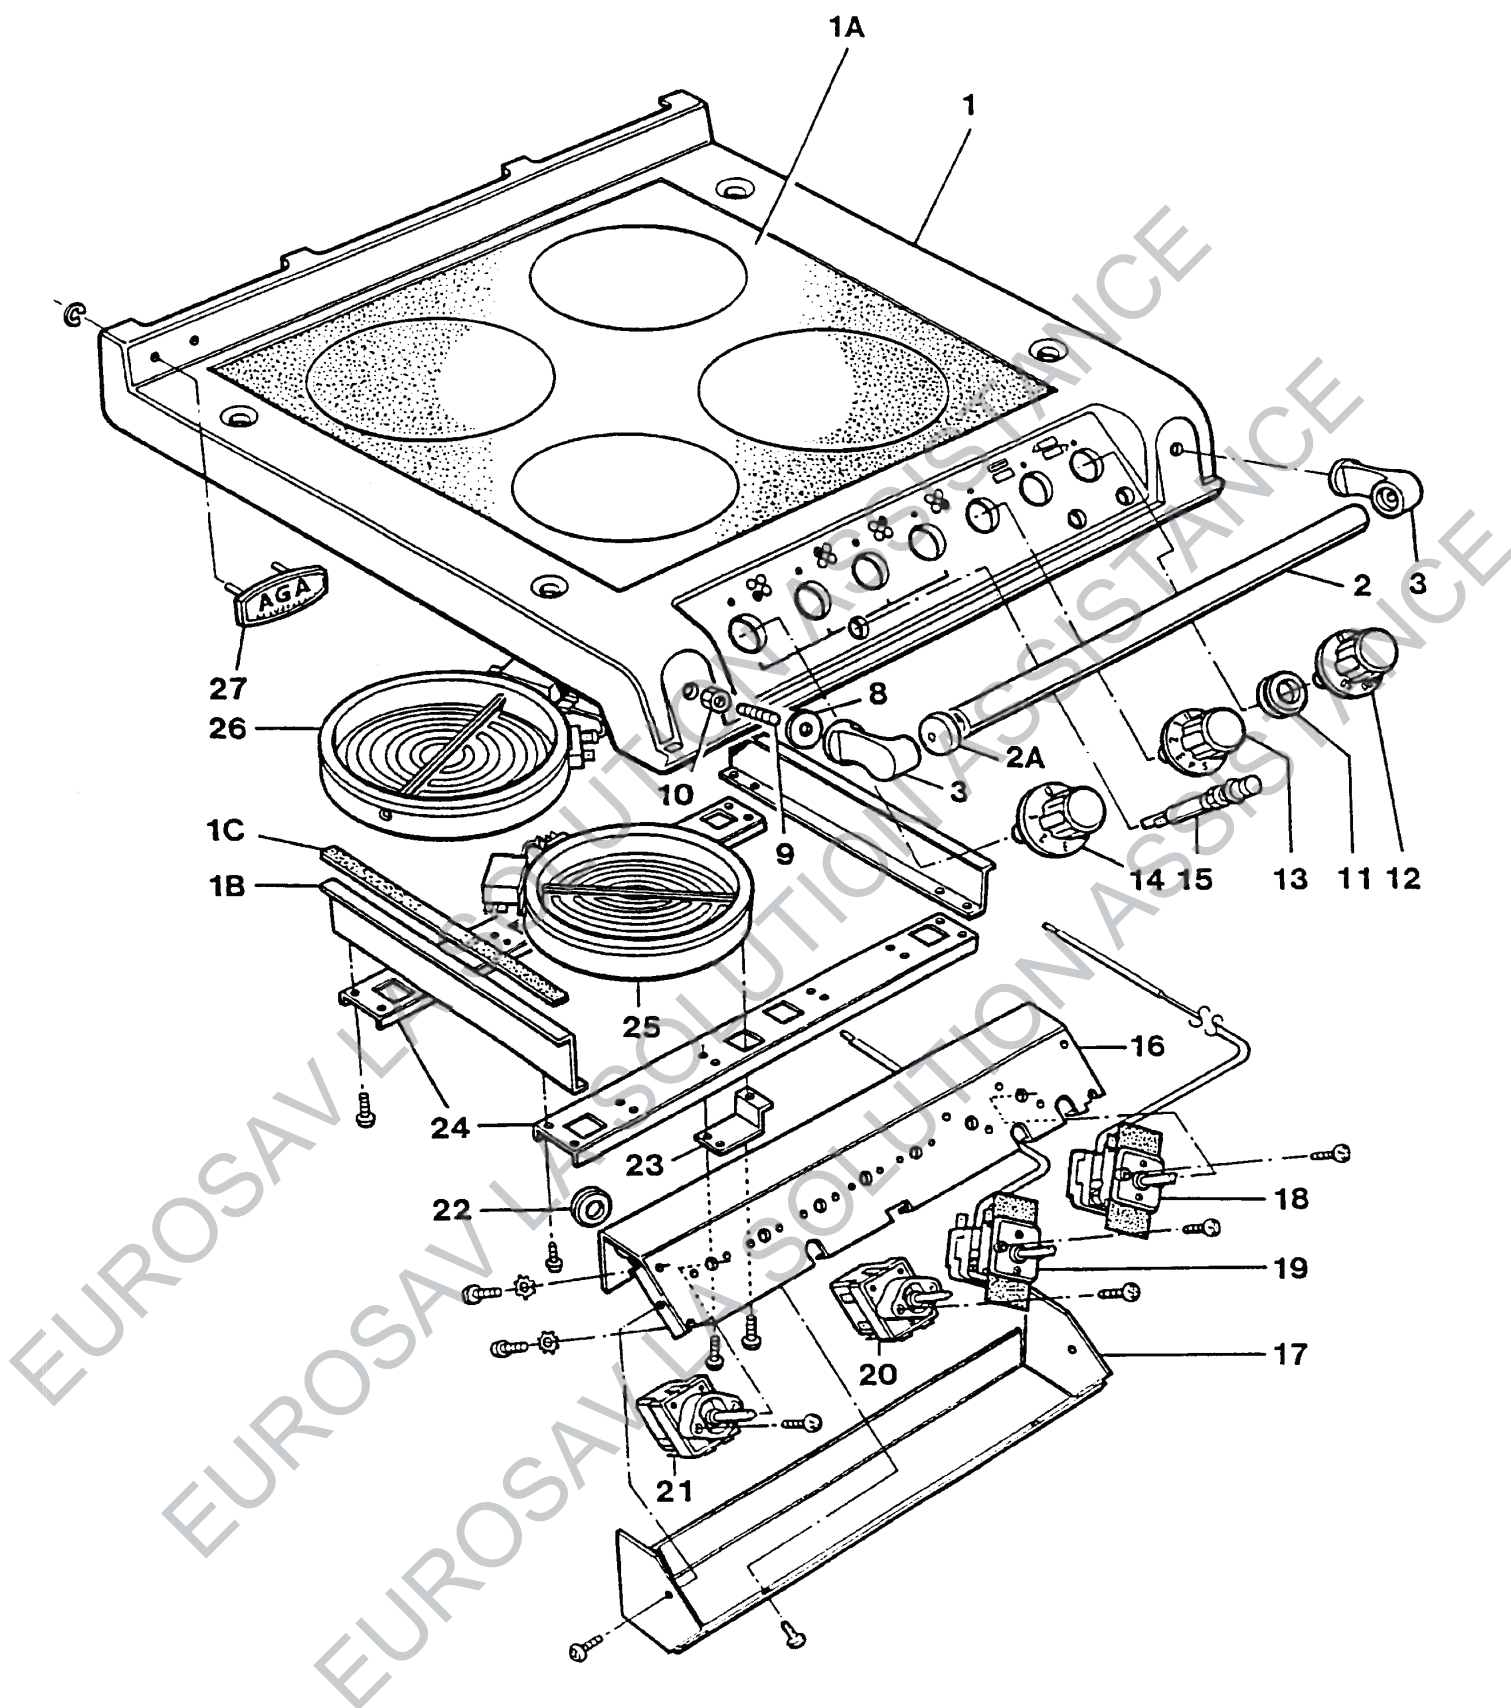

## **SPARE PARTS MANUAL**

**LPRT 511835**

**DATE: AUGUST 1997**

AGA ELECTRIC COMPANION  
TOP PLATE/HOB ASSEMBLY

AGA ELECTRIC COMPANION  
TOP & BOTTOM OVEN ASSEMBLIES

AGA ELECTRIC COMPANION  
FRONT PLATE & DOOR ASSEMBLY

AGA ELECTRIC COMPANION (UP TO M01-086)  
BASE, BACK PLATE & COOLING DUCT ASSEMBLY

AGA ELECTRIC COMPANION (FROM M01-086)  
BASE, BACK PLATE & COOLING DUCT ASSEMBLY