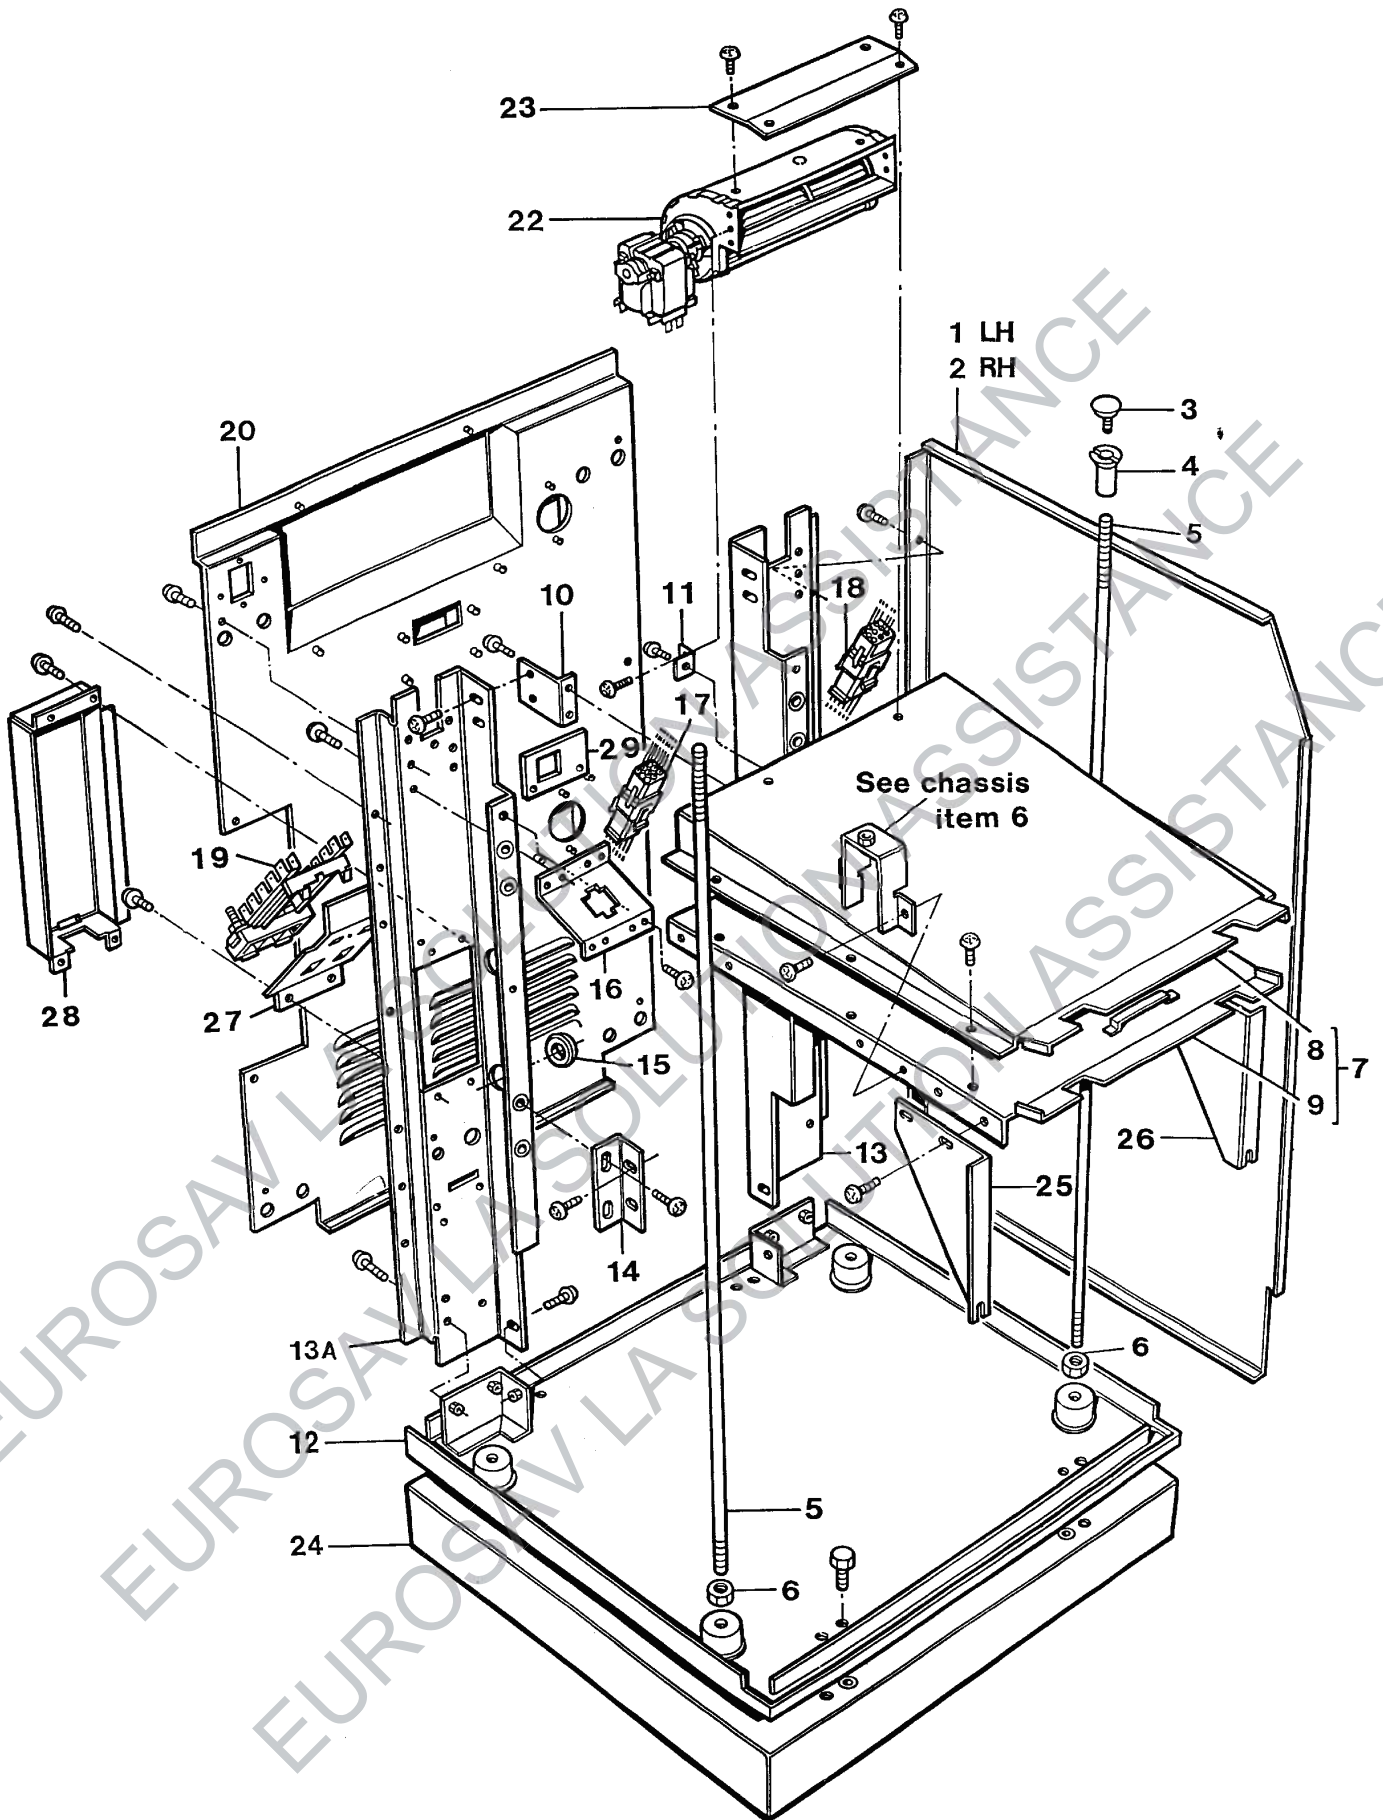

## **SPARE PARTS MANUAL**

**LPRT 511681**

**DATE: MARCH 1998**

TOP PLATE & HOTPLATE PARTS  
AGA GAS COMPANION

CHASSIS PARTS  
AGA GAS COMPANION

BASE, BACK PLATE & COOLING DUCT ASSEMBLY  
AGA GAS COMPANION (UP TO M01-086)

BASE, BACK PLATE & COOLING DUCT ASSEMBLY  
AGA GAS COMPANION (FROM M01-086)

FRONT PLATE & DOOR ASSEMBLY  
AGA GAS COMPANION

TOP & BOTTOM OVEN ASSEMBLIES  
 AGA GAS COMPANION