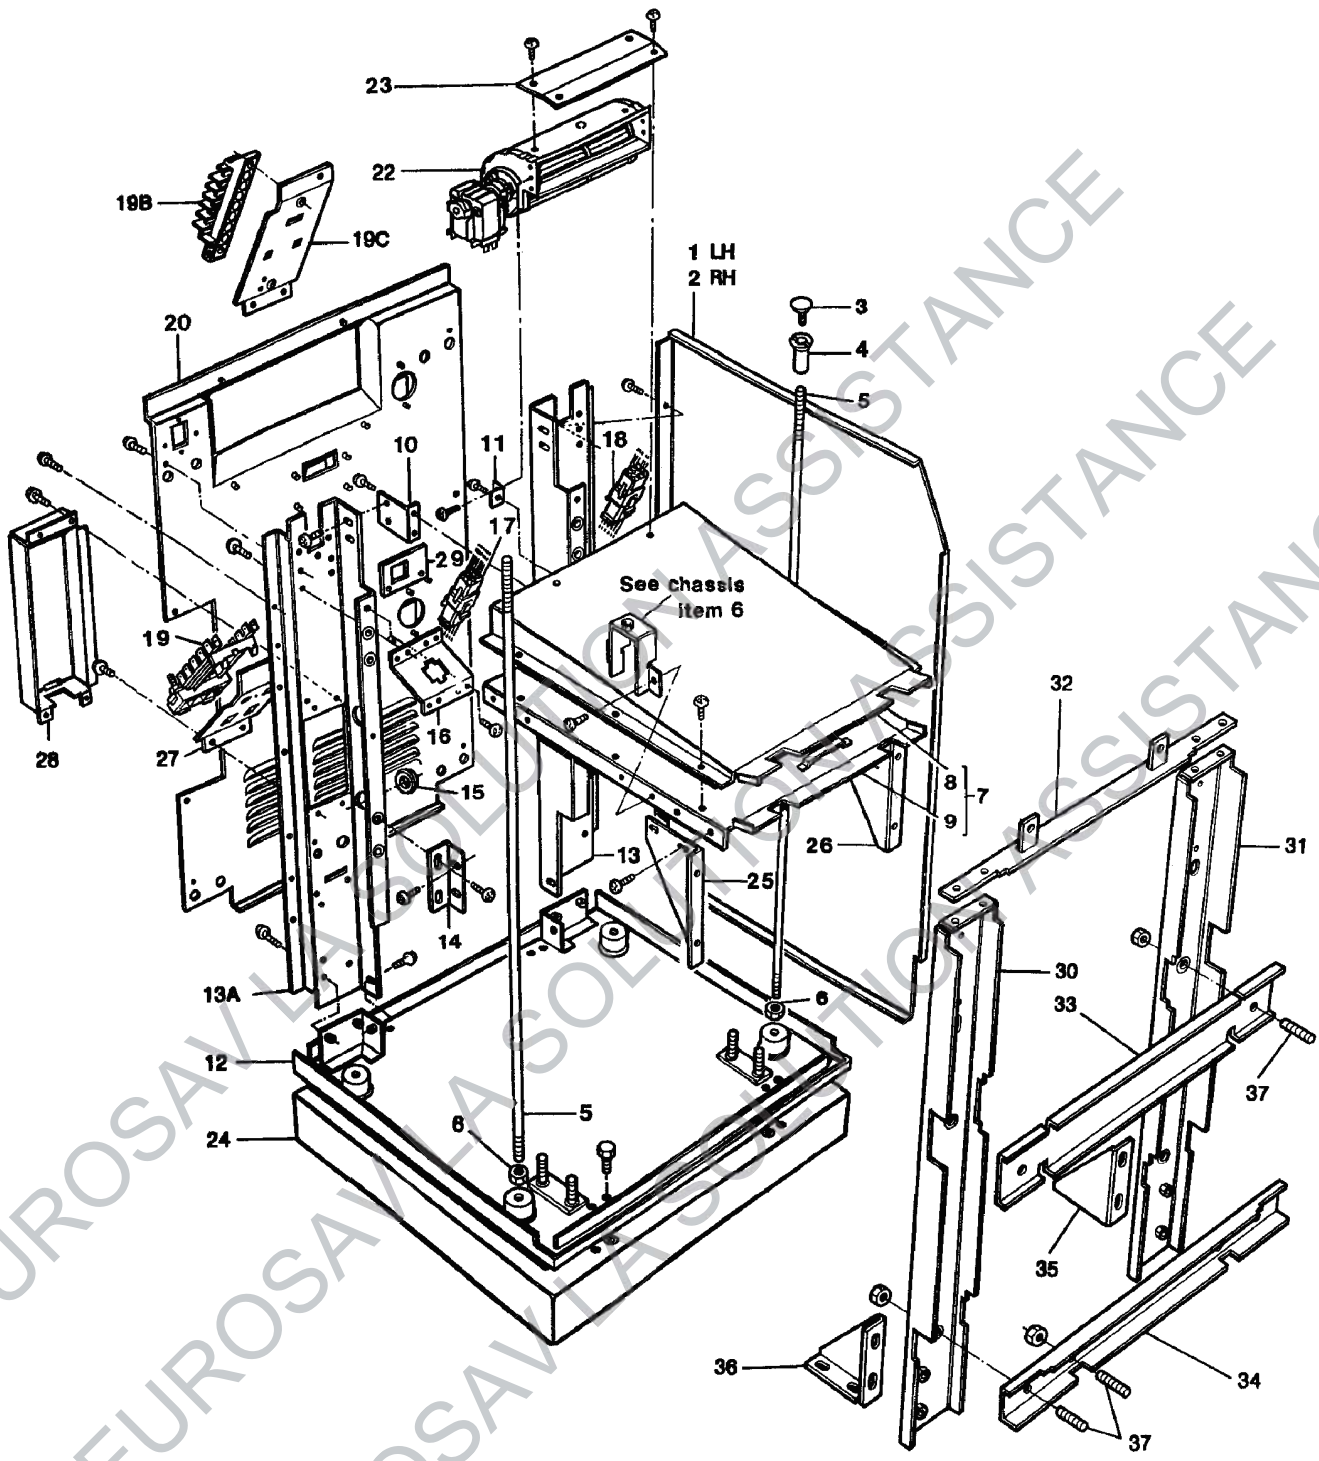

## **SPARE PARTS MANUAL**

**LPRT 511681**

**DATE: MARCH 1998**

TOP PLATE & HOTPLATE PARTS  
AGA GAS COMPANION

CHASSIS PARTS  
AGA GAS COMPANION

BASE, BACK PLATE & COOLING DUCT ASSEMBLY  
AGA GAS COMPANION (UP TO M01-086)

BASE, BACK PLATE & COOLING DUCT ASSEMBLY  
AGA GAS COMPANION (FROM M01-086)

FRONT PLATE & DOOR ASSEMBLY  
AGA GAS COMPANION

TOP & BOTTOM OVEN ASSEMBLIES  
 AGA GAS COMPANION