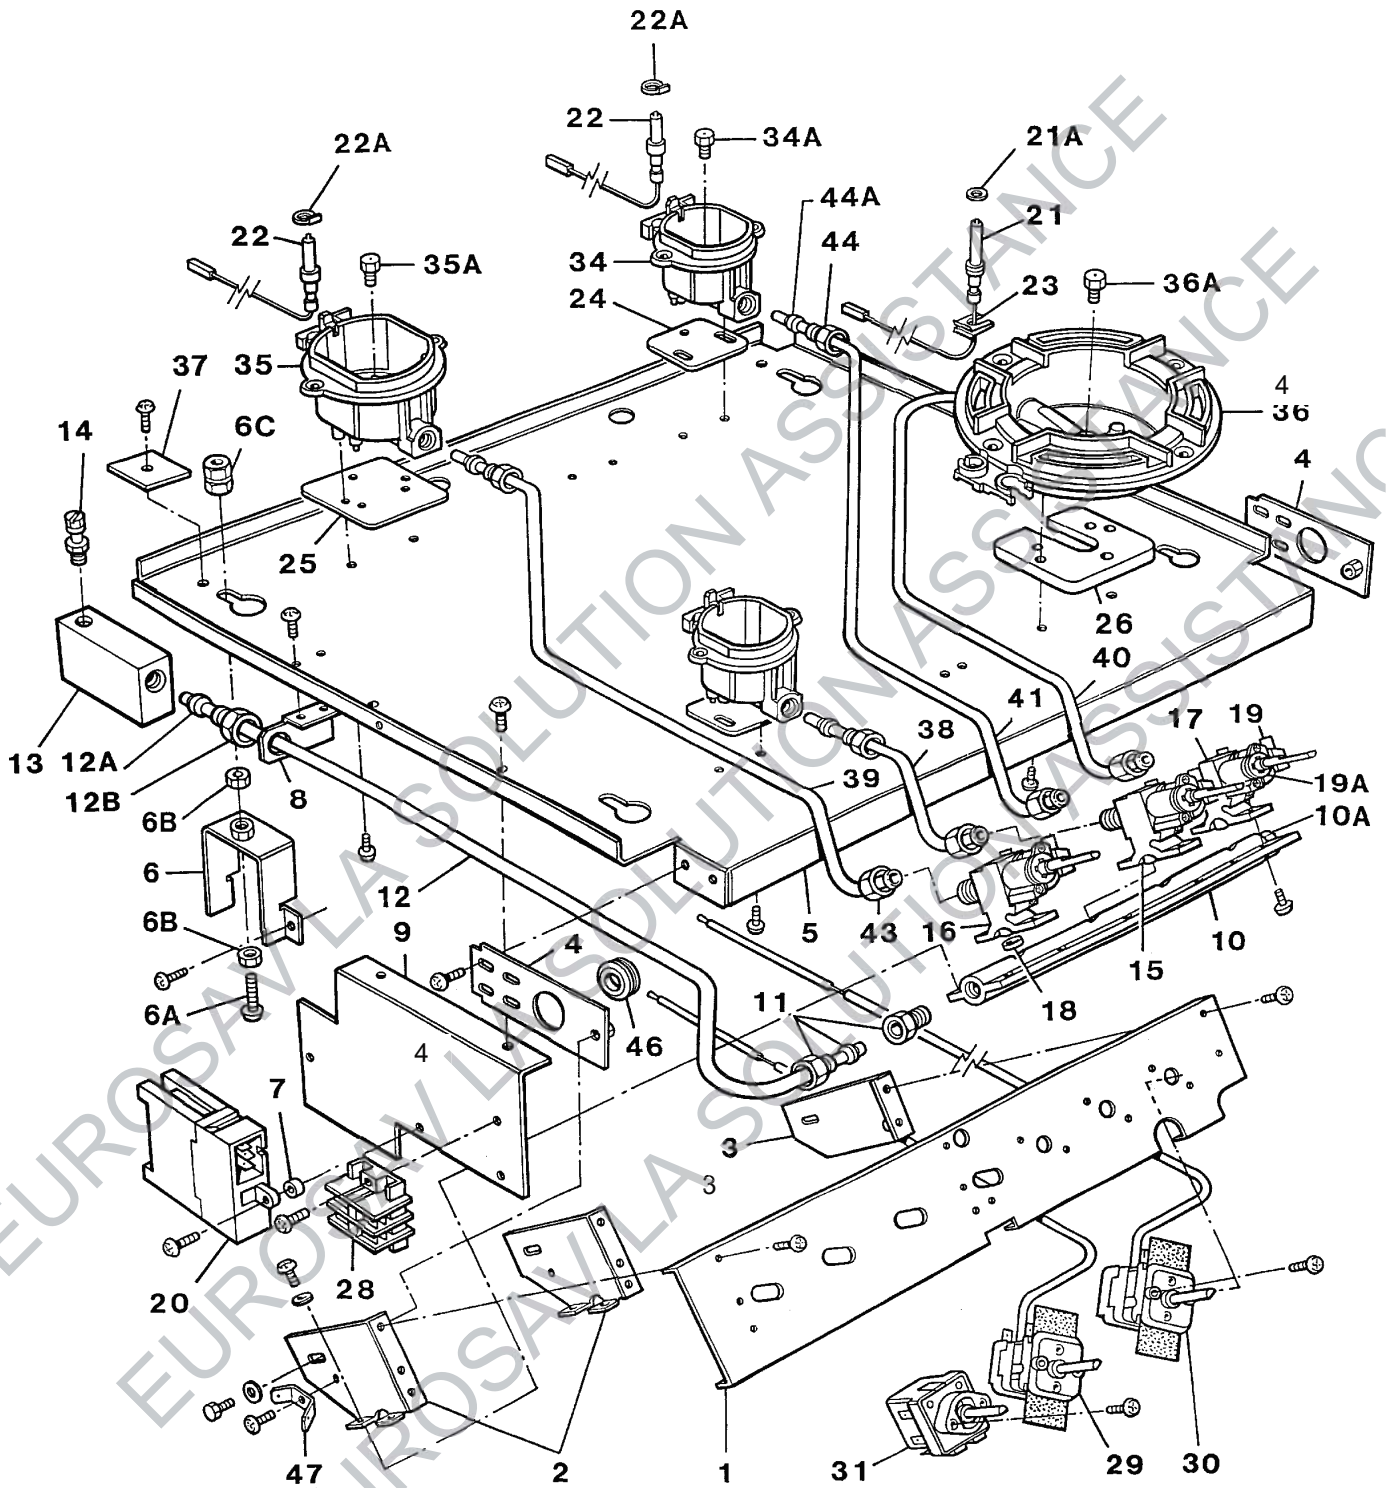

## **SPARE PARTS MANUAL**

**LPRT 511681**

**DATE: MARCH 1998**

TOP PLATE & HOTPLATE PARTS  
AGA GAS COMPANION

CHASSIS PARTS  
AGA GAS COMPANION

BASE, BACK PLATE & COOLING DUCT ASSEMBLY  
AGA GAS COMPANION (UP TO M01-086)

BASE, BACK PLATE & COOLING DUCT ASSEMBLY  
AGA GAS COMPANION (FROM M01-086)

FRONT PLATE & DOOR ASSEMBLY  
AGA GAS COMPANION

TOP & BOTTOM OVEN ASSEMBLIES  
 AGA GAS COMPANION