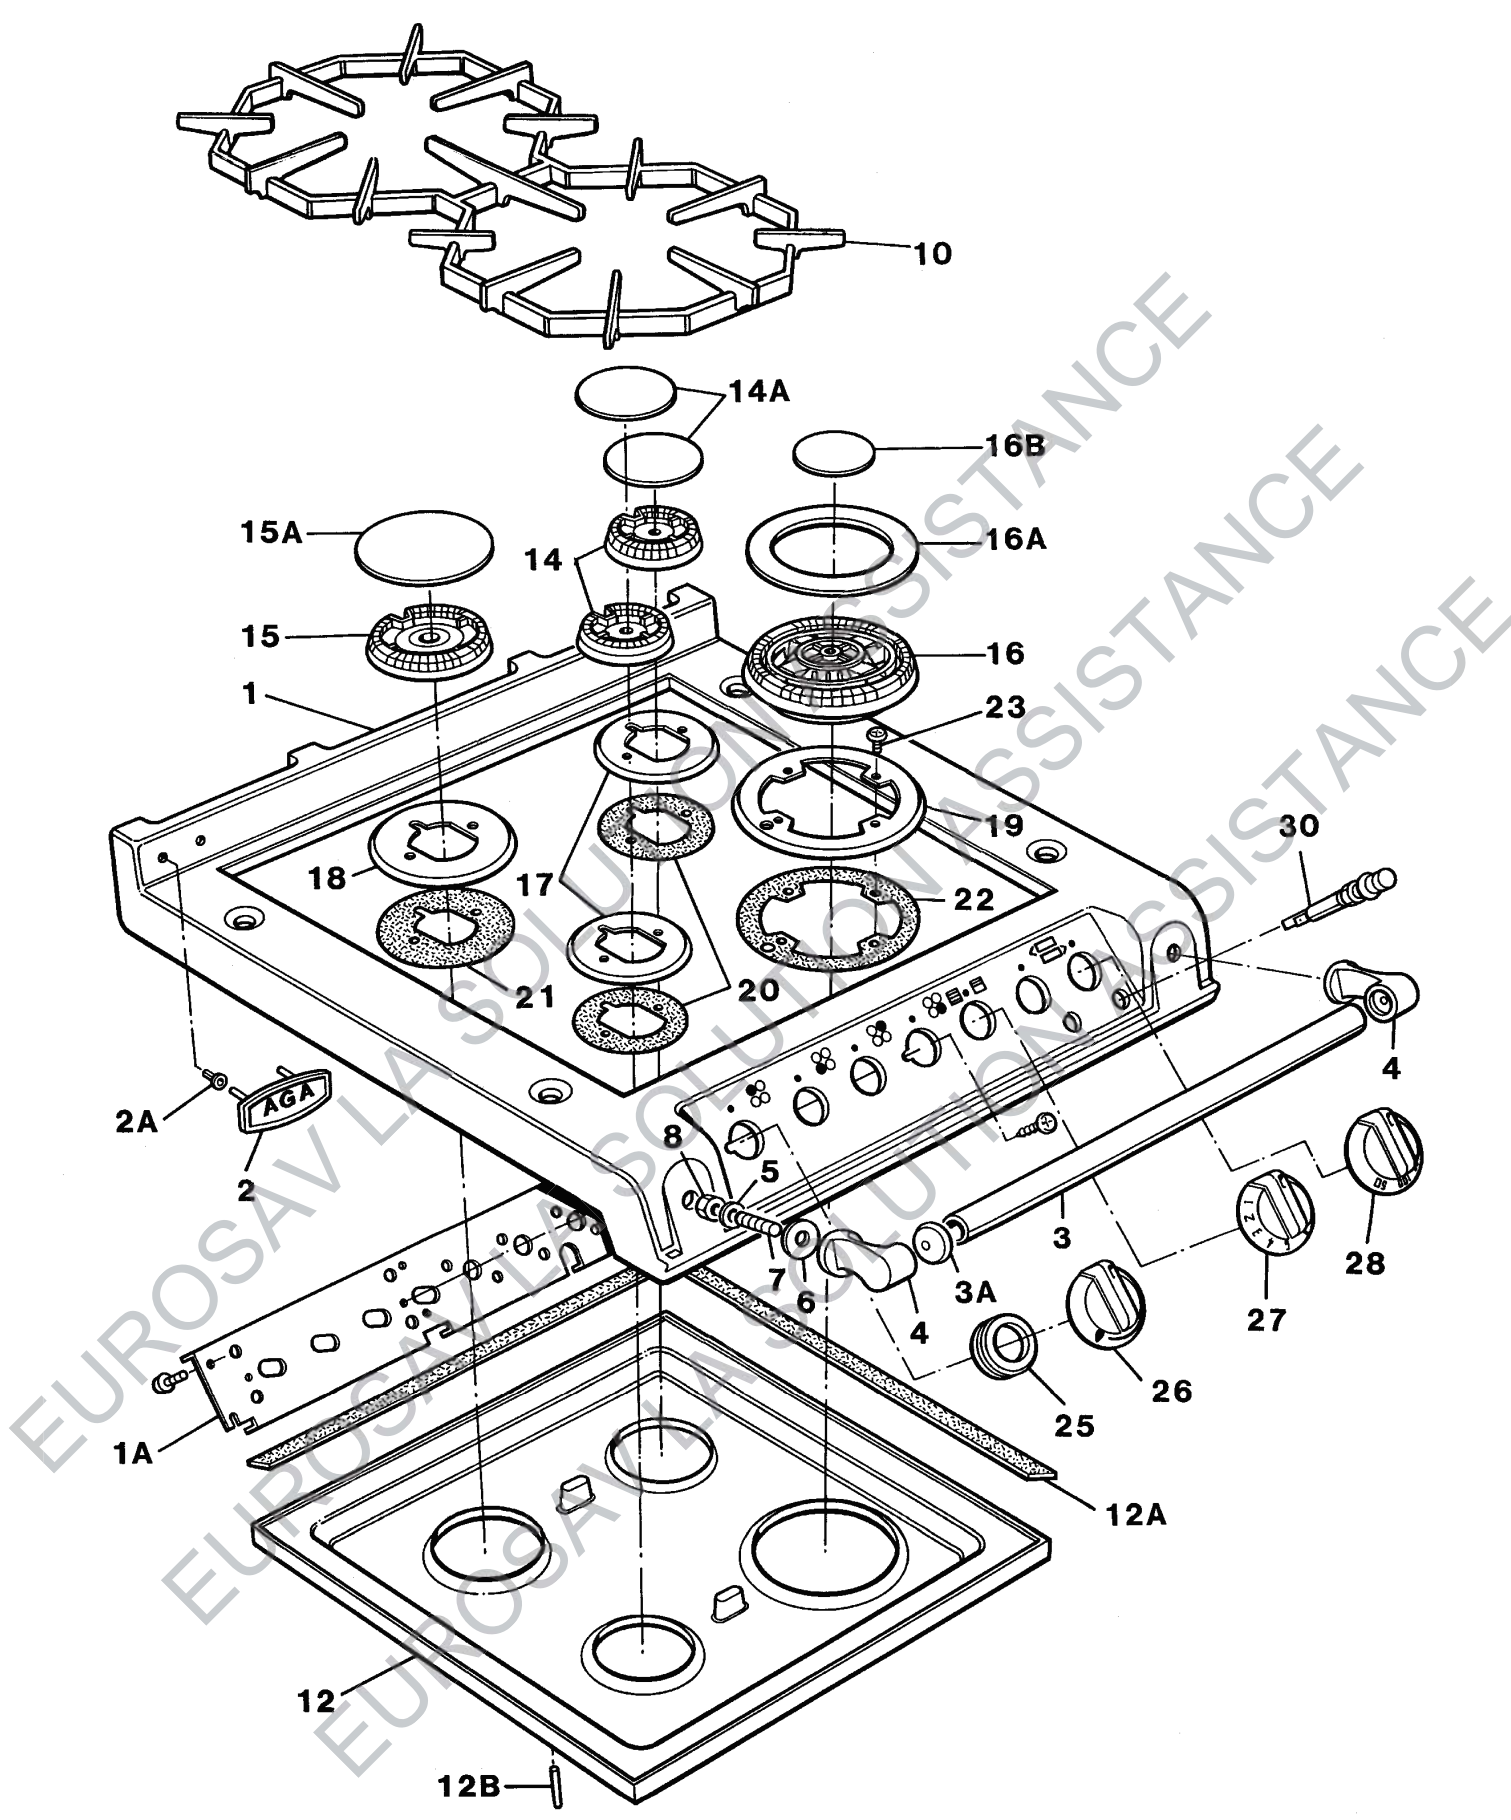

## **SPARE PARTS MANUAL**

**LPRT 511681**

**DATE: MARCH 1998**

TOP PLATE & HOTPLATE PARTS  
AGA GAS COMPANION

CHASSIS PARTS  
AGA GAS COMPANION

BASE, BACK PLATE & COOLING DUCT ASSEMBLY  
AGA GAS COMPANION (UP TO M01-086)

BASE, BACK PLATE & COOLING DUCT ASSEMBLY  
AGA GAS COMPANION (FROM M01-086)

FRONT PLATE & DOOR ASSEMBLY  
AGA GAS COMPANION

TOP & BOTTOM OVEN ASSEMBLIES  
 AGA GAS COMPANION