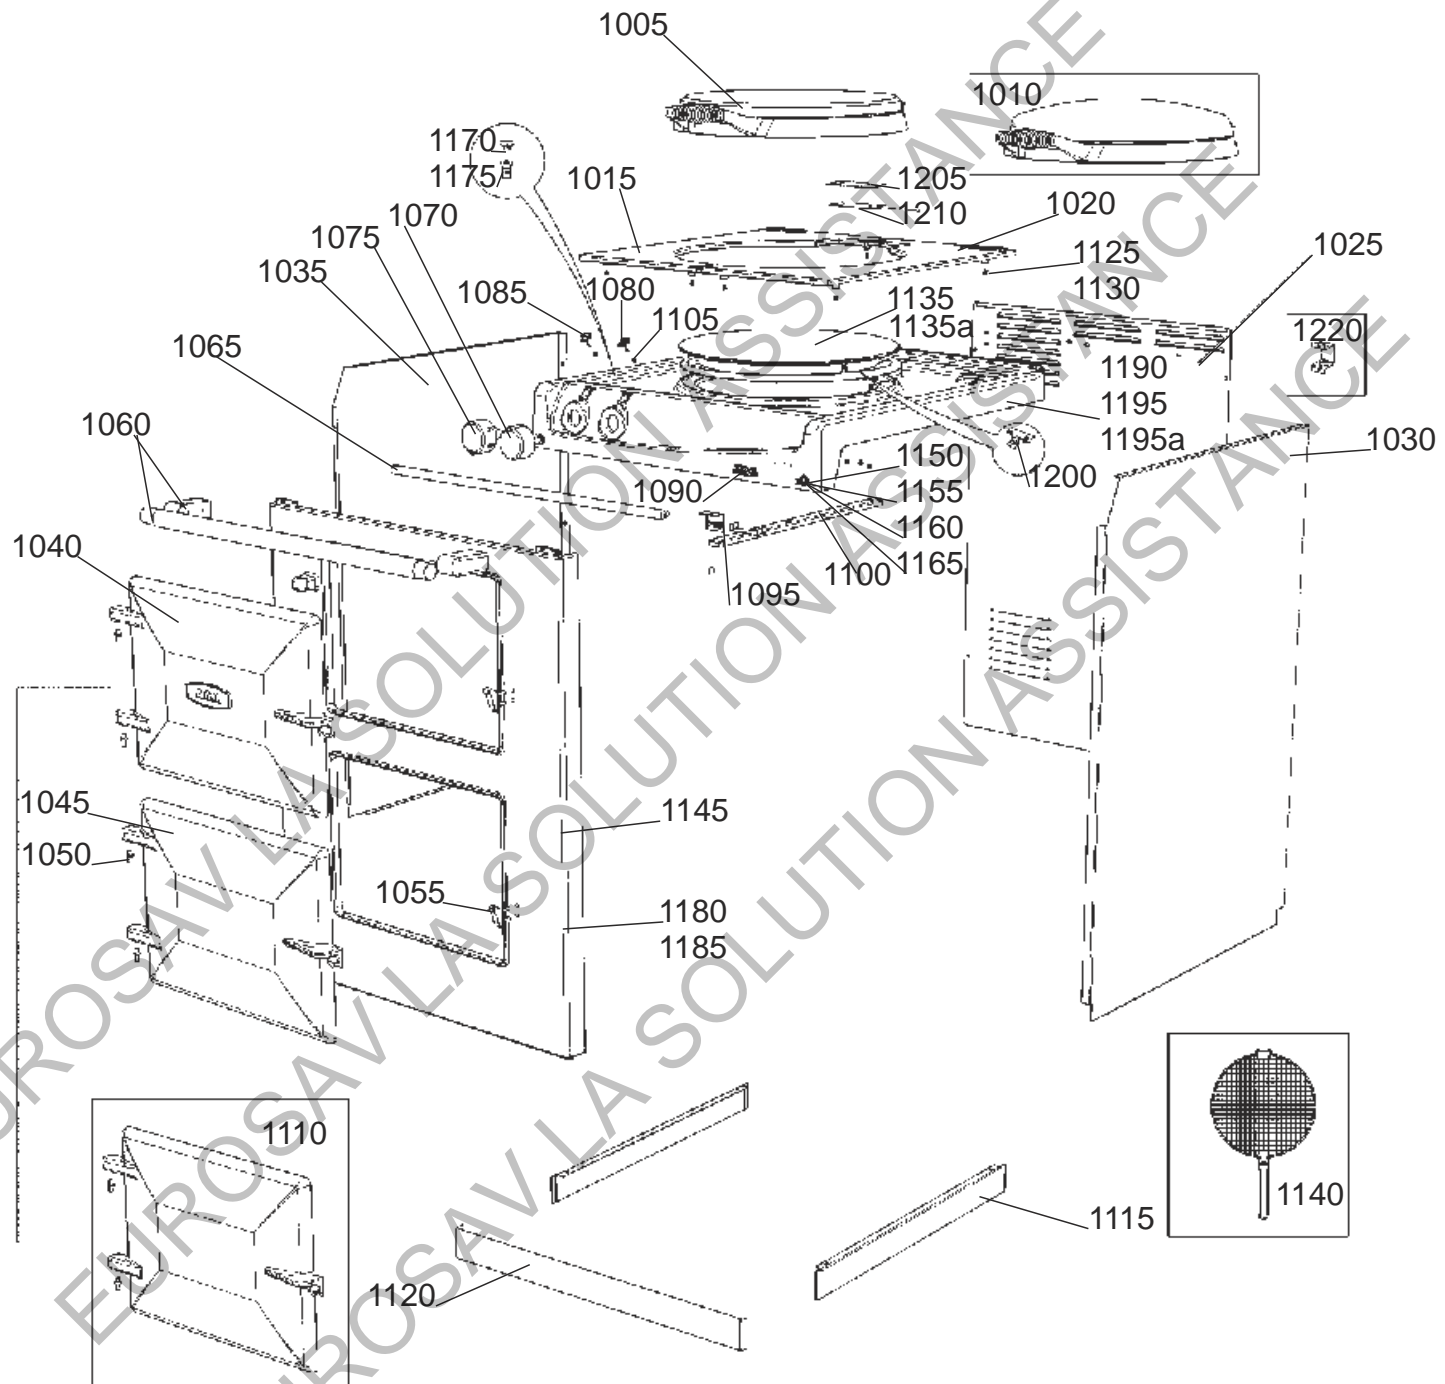

**AGA CITY 60**

***SPARE PARTS  
MANUAL***

**LPRT516961**

**DATE: OCTOBER 2014**

AGA CITY 60 FRONT/TOPPLATE/HOB/PANELS

AGAOCITY60  
INSULATING LID ASSEMBLY

EUROSAK SOLUTION ASSISTANCE

OVENS/CHASSIS ASSEMBLY

AGA CITY 60 INSULATION

ELECTRICAL CHASSIS ASSEMBLY

BASE PLATE ASSEMBLY

AGAOCITY60  
WIRING