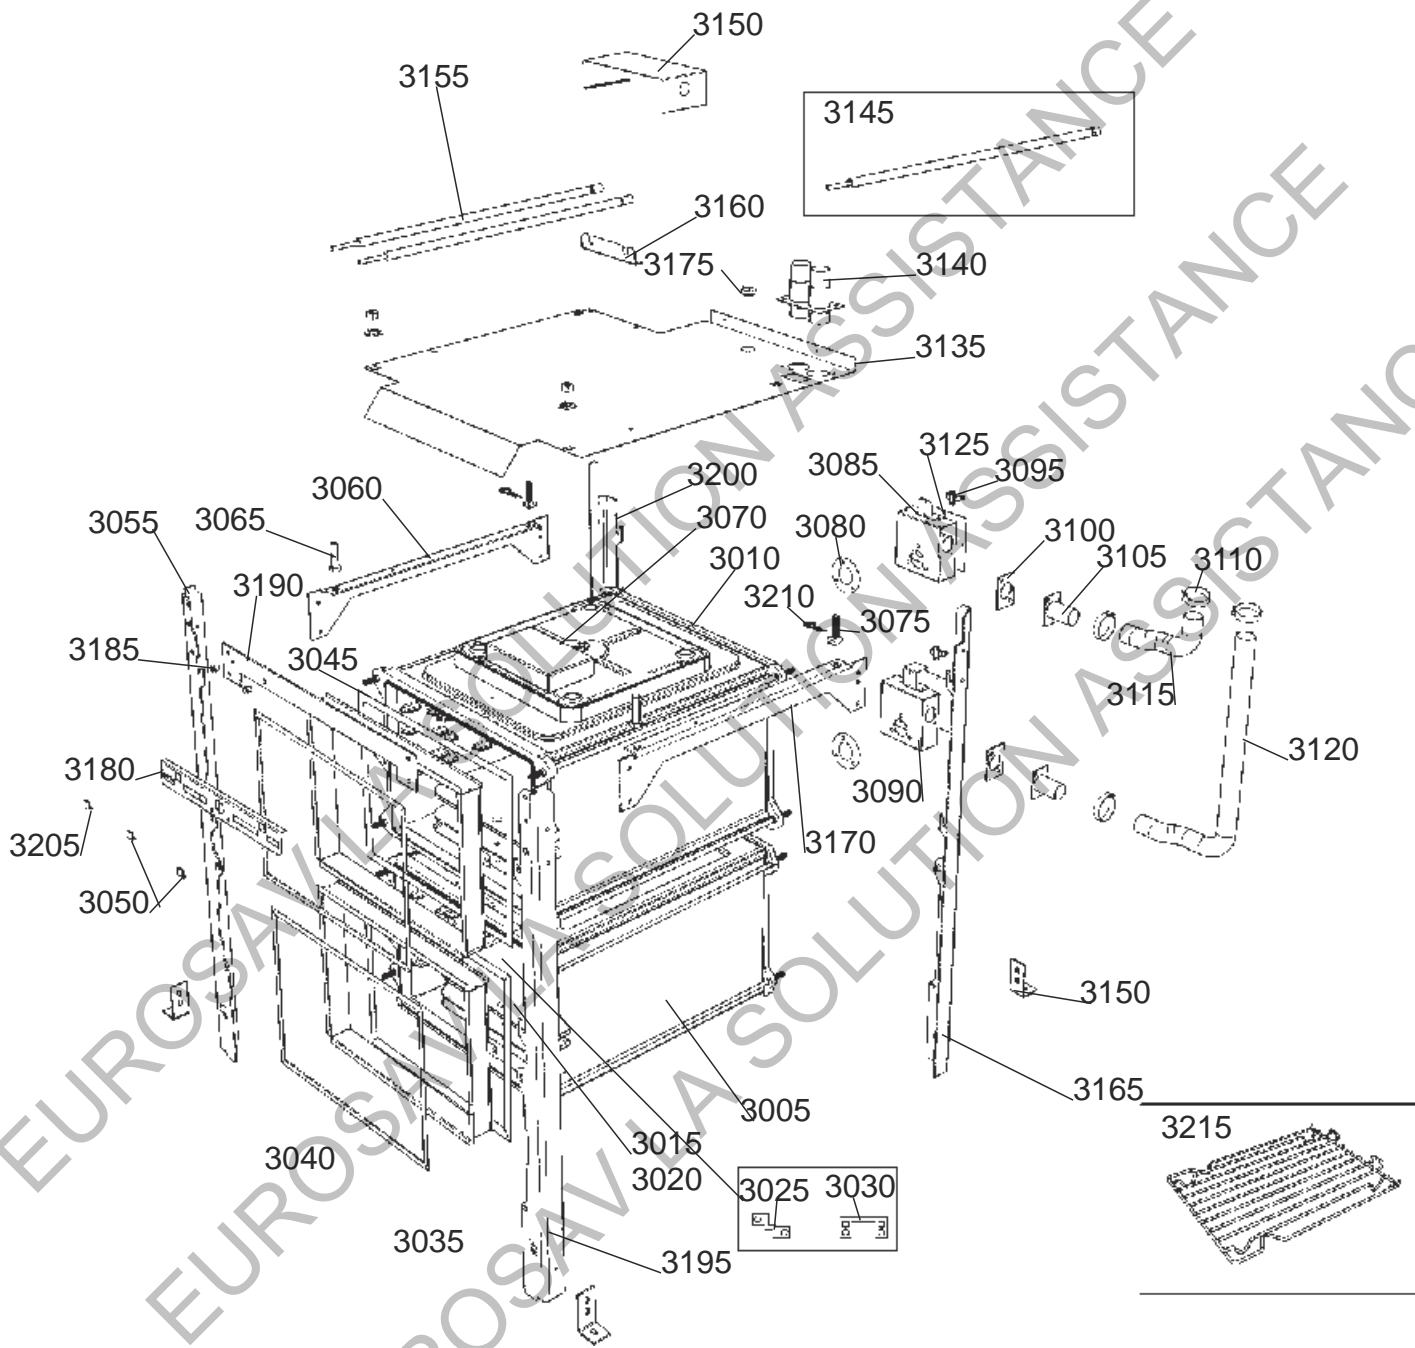

**AGA CITY 60**

***SPARE PARTS  
MANUAL***

**LPRT516961**

**DATE: OCTOBER 2014**

AGA CITY 60 FRONT/TOPPLATE/HOB/PANELS

AGAOCITY60  
INSULATING LID ASSEMBLY

EUROSAK SOLUTION ASSISTANCE

OVENS/CHASSIS ASSEMBLY

AGA CITY 60 INSULATION

ELECTRICAL CHASSIS ASSEMBLY

BASE PLATE ASSEMBLY

AGAOCITY60  
WIRING