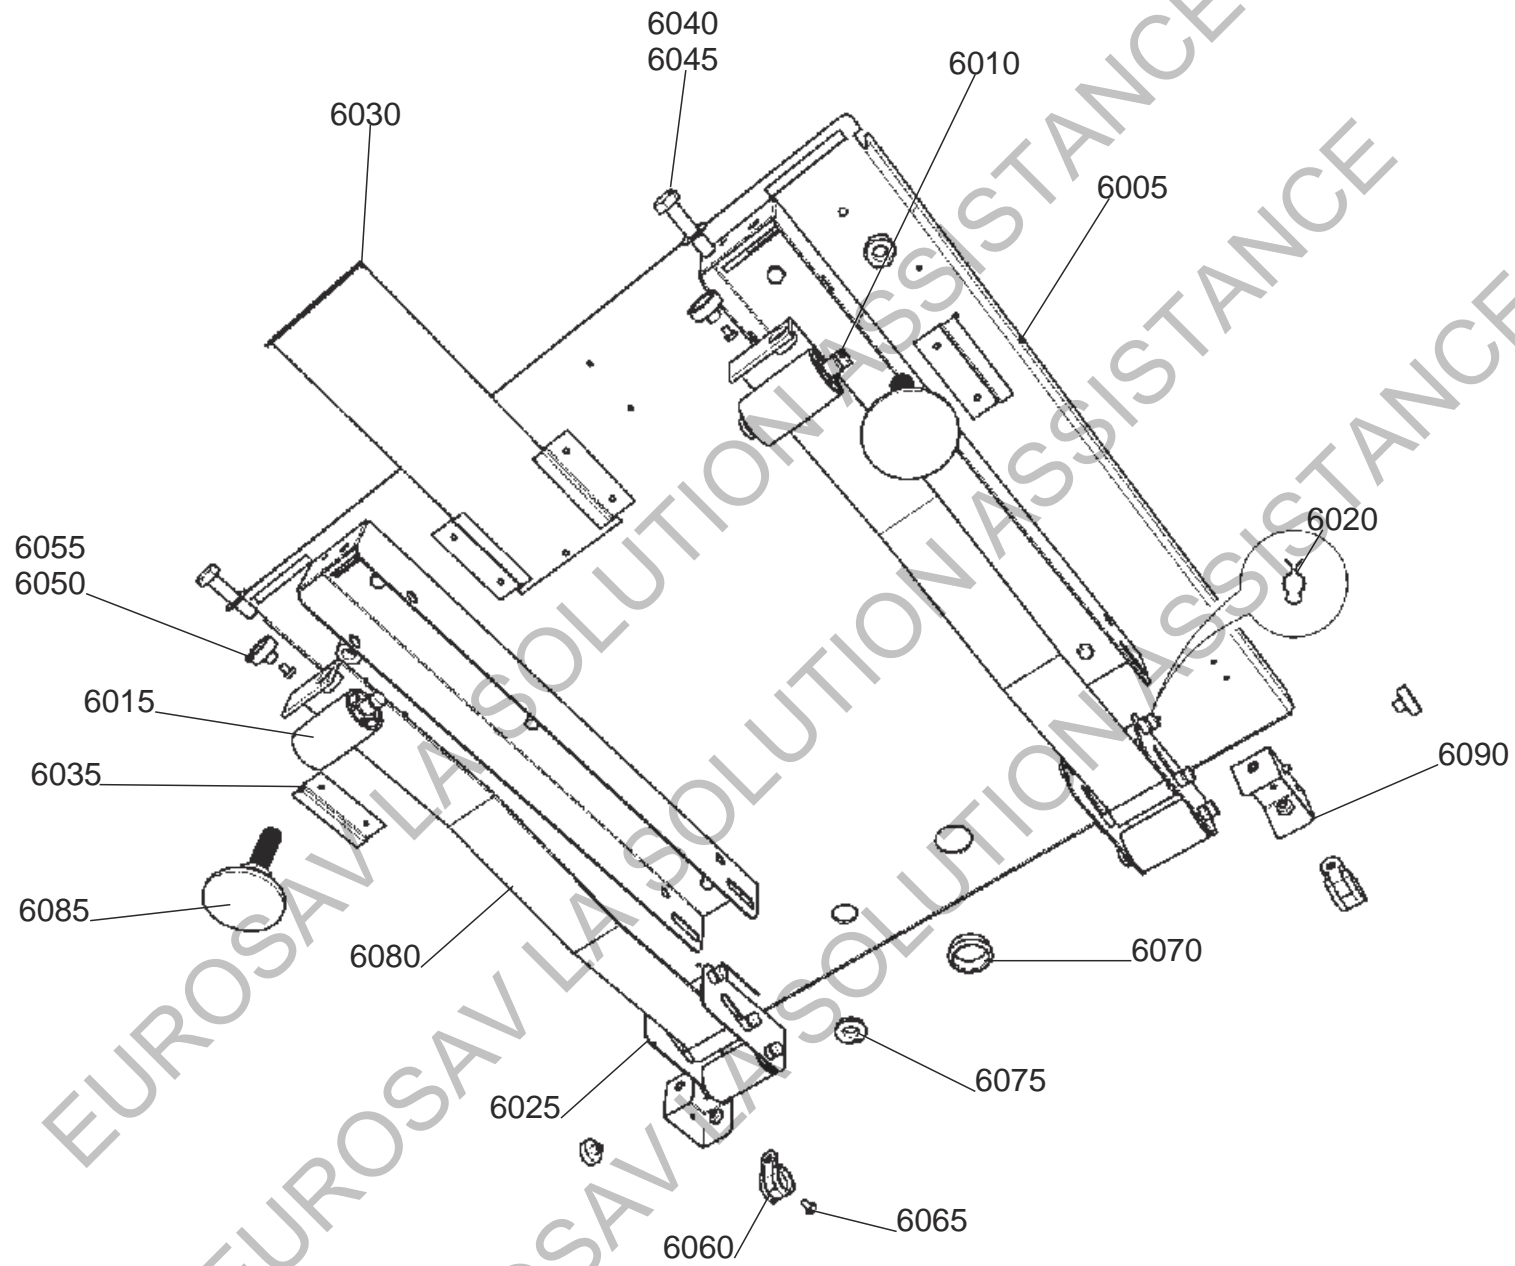

**AGA CITY 60**

***SPARE PARTS  
MANUAL***

**LPRT516961**

**DATE: OCTOBER 2014**

AGA CITY 60 FRONT/TOPPLATE/HOB/PANELS

AGAOCITY60  
INSULATING LID ASSEMBLY

EUROSAK SOLUTION ASSISTANCE

OVENS/CHASSIS ASSEMBLY

AGA CITY 60 INSULATION

ELECTRICAL CHASSIS ASSEMBLY

BASE PLATE ASSEMBLY

AGAOCITY60  
WIRING