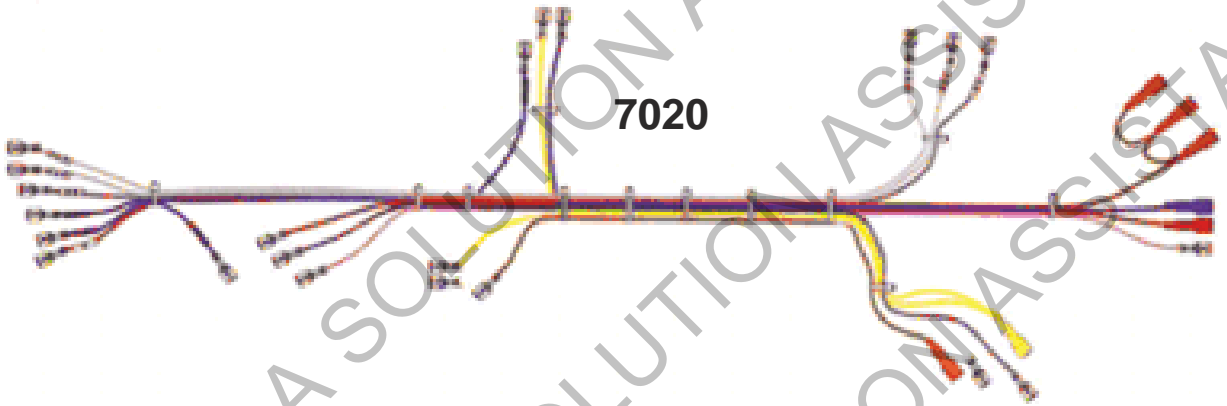

**AGA CITY 60**

***SPARE PARTS  
MANUAL***

**LPRT516961**

**DATE: OCTOBER 2014**

AGA CITY 60 FRONT/TOPPLATE/HOB/PANELS

AGAOCITY60  
INSULATING LID ASSEMBLY

EUROSAK SOLUTION ASSISTANCE

OVENS/CHASSIS ASSEMBLY

AGA CITY 60 INSULATION

ELECTRICAL CHASSIS ASSEMBLY

BASE PLATE ASSEMBLY

AGAOCITY60  
WIRING