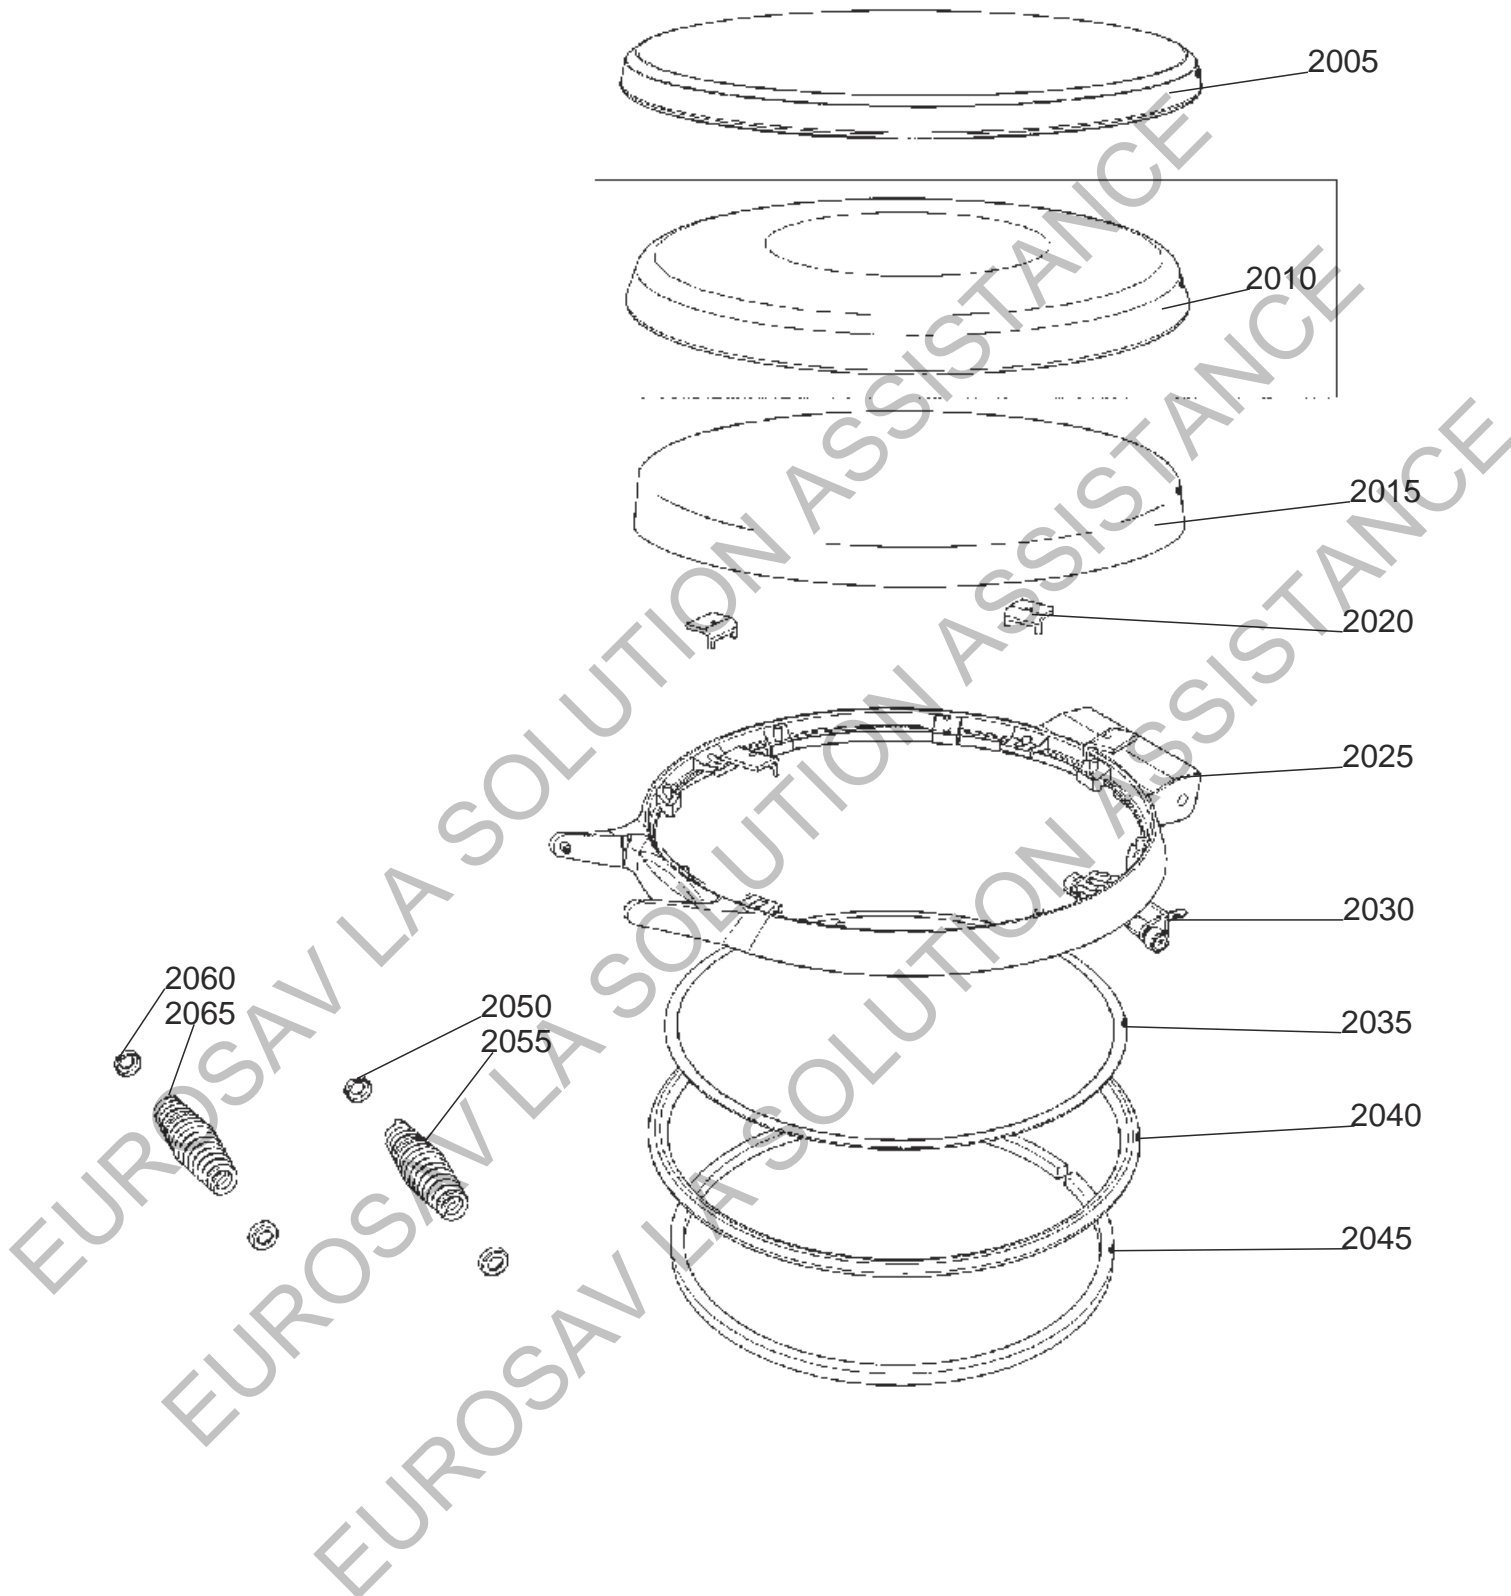

**AGA CITY 60**

***SPARE PARTS  
MANUAL***

**LPRT516961**

**DATE: OCTOBER 2014**

AGA CITY 60 FRONT/TOPPLATE/HOB/PANELS

AGAOCITY60  
INSULATING LID ASSEMBLY

EUROSAK SOLUTION ASSISTANCE

OVENS/CHASSIS ASSEMBLY