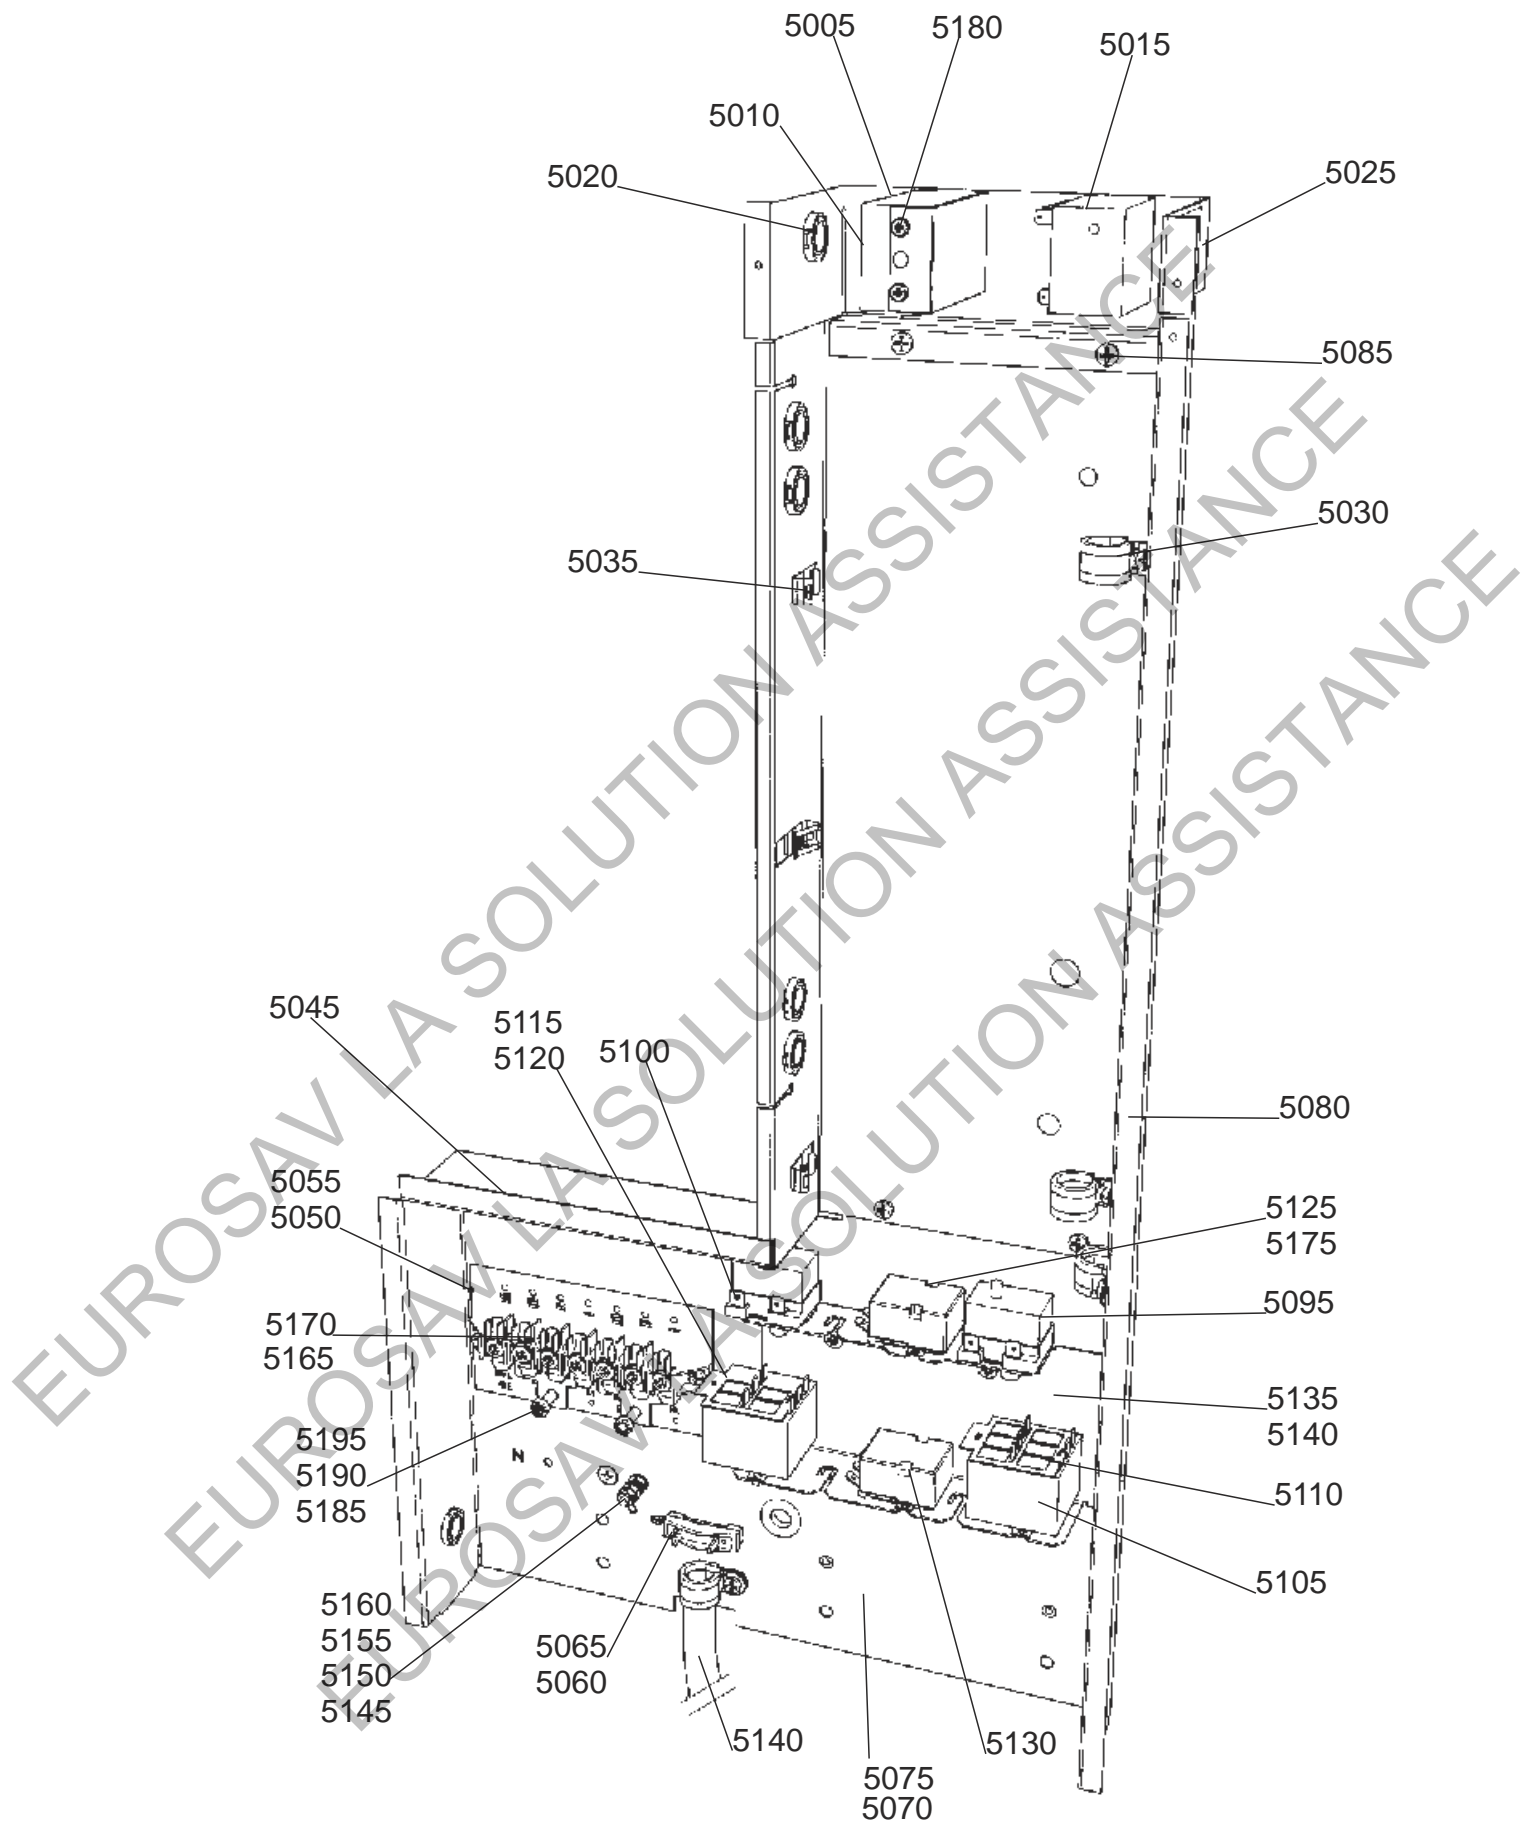

**AGA CITY 60**

***SPARE PARTS  
MANUAL***

**LPRT516961**

**DATE: OCTOBER 2014**

AGA CITY 60 FRONT/TOPPLATE/HOB/PANELS

AGAOCITY60  
INSULATING LID ASSEMBLY

EUROSAK SOLUTION ASSISTANCE

OVENS/CHASSIS ASSEMBLY

AGA CITY 60 INSULATION

ELECTRICAL CHASSIS ASSEMBLY

BASE PLATE ASSEMBLY

AGAOCITY60  
WIRING