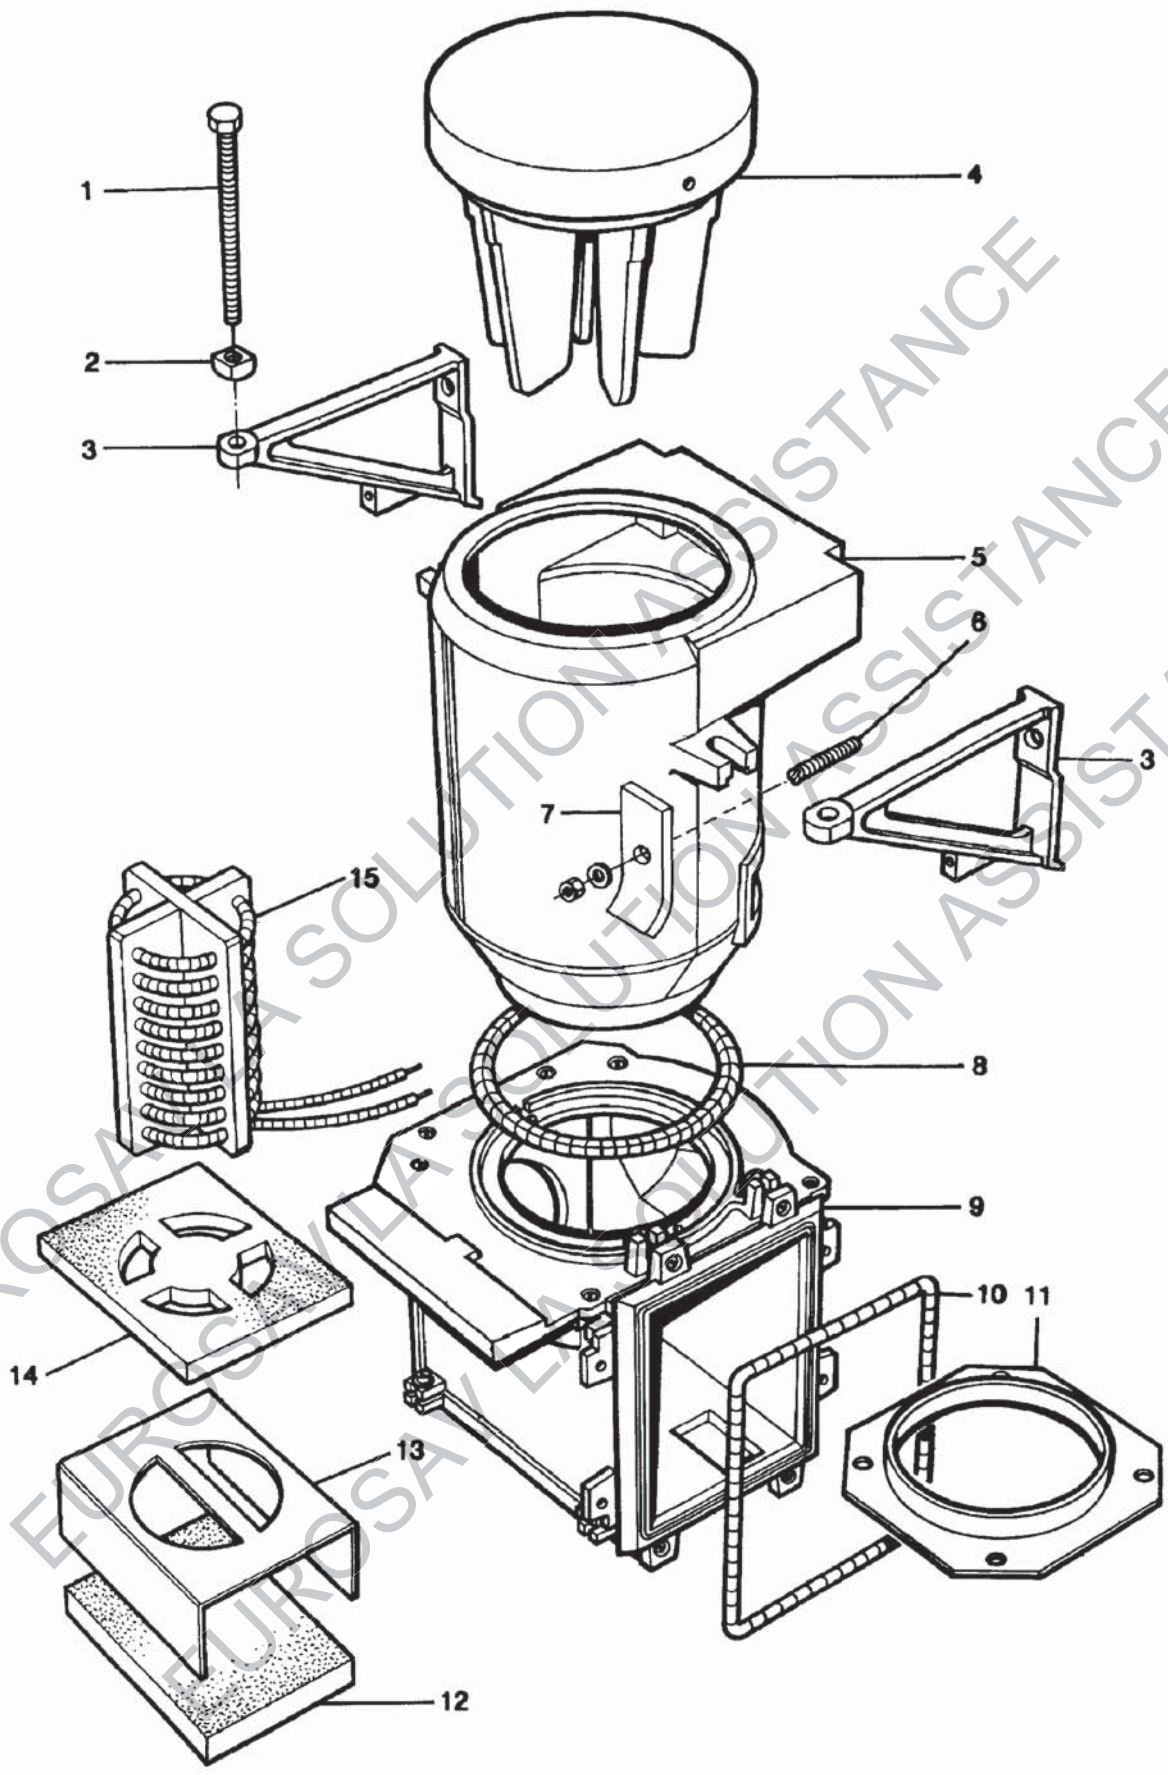

**AGA ELECTRIC (AIMS)
EE COOKER**

***SPARE PARTS
MANUAL***

AGA ELECTRIC AIMS - EE COOKER
 BASE, SIDES AND BACKPLATE

AGA ELECTRIC AIMS - EE COOKER
FRONT PLATE & DOORS

AGA ELECTRIC AIMS - EE COOKER
 TOP PLATE, INSULATING LIDS, SHROUD, WIRING ASSY

AGA ELECTRIC AIMS - EE COOKER
 OVENS, ACCESSORIES, SIMMERING PLATE, FAN ASSY

AGA ELECTRIC AIMS - EE COOKER
HOTSPOT, FIRE BARREL & CHAMBER ASSEMBLY

AGA ELECTRIC AIMS - EE COOKER
OVEN VENT FAN ASSEMBLY - UP TO M08-003

AGA ELECTRIC - AIMS COOKER
 OVEN VENTING FAN ASSEMBLY - FROM M08-003 TO M08-174

AGA ELECTRIC - AIMS COOKER
OVEN VENTING FAN ASSEMBLY - FROM M08-174