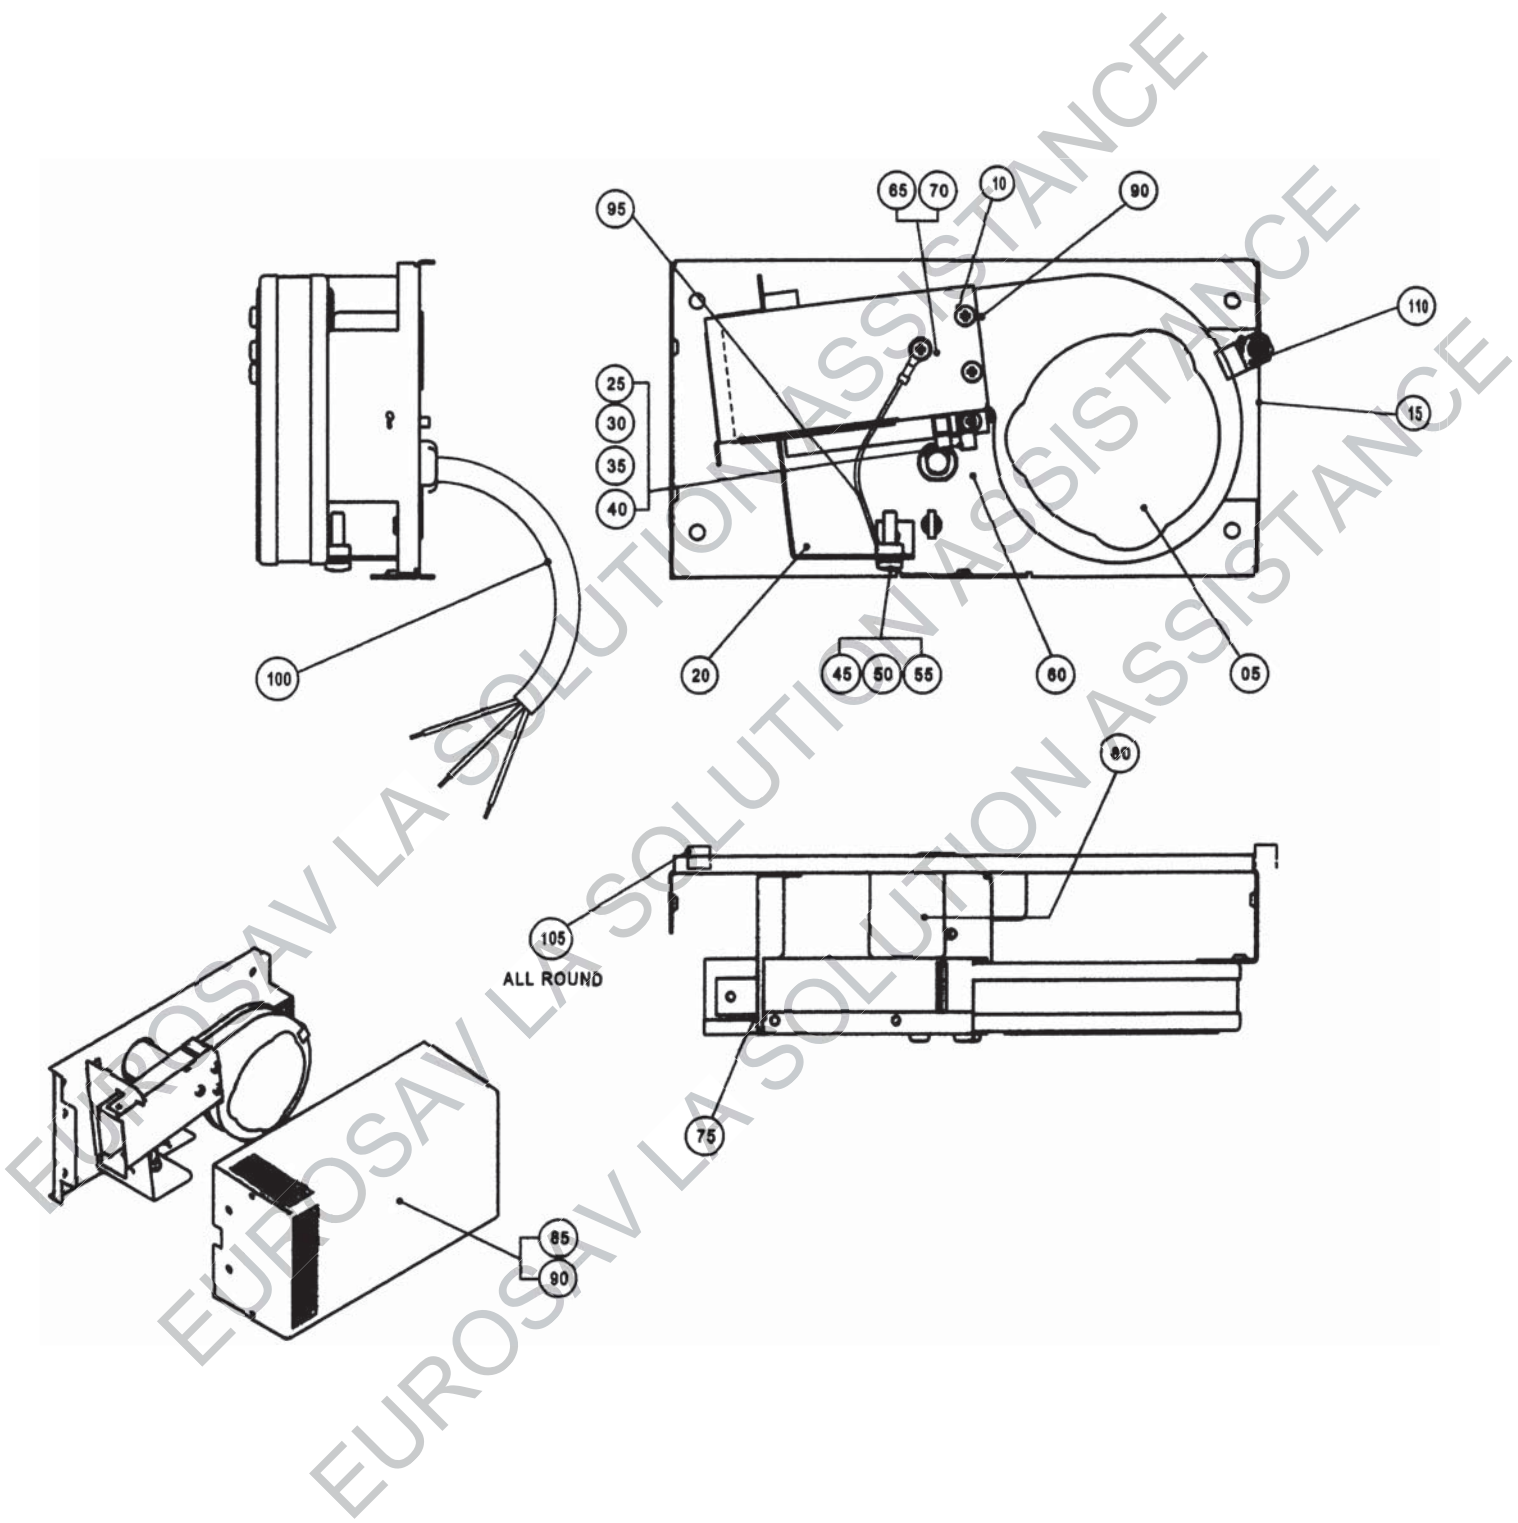

AGA ELECTRIC - AIMS COOKER
OVEN VENTING FAN ASSEMBLY - FROM M08-003 TO M08-174

AGA ELECTRIC - AIMS COOKER
OVEN VENTING FAN ASSEMBLY - FROM M08-174