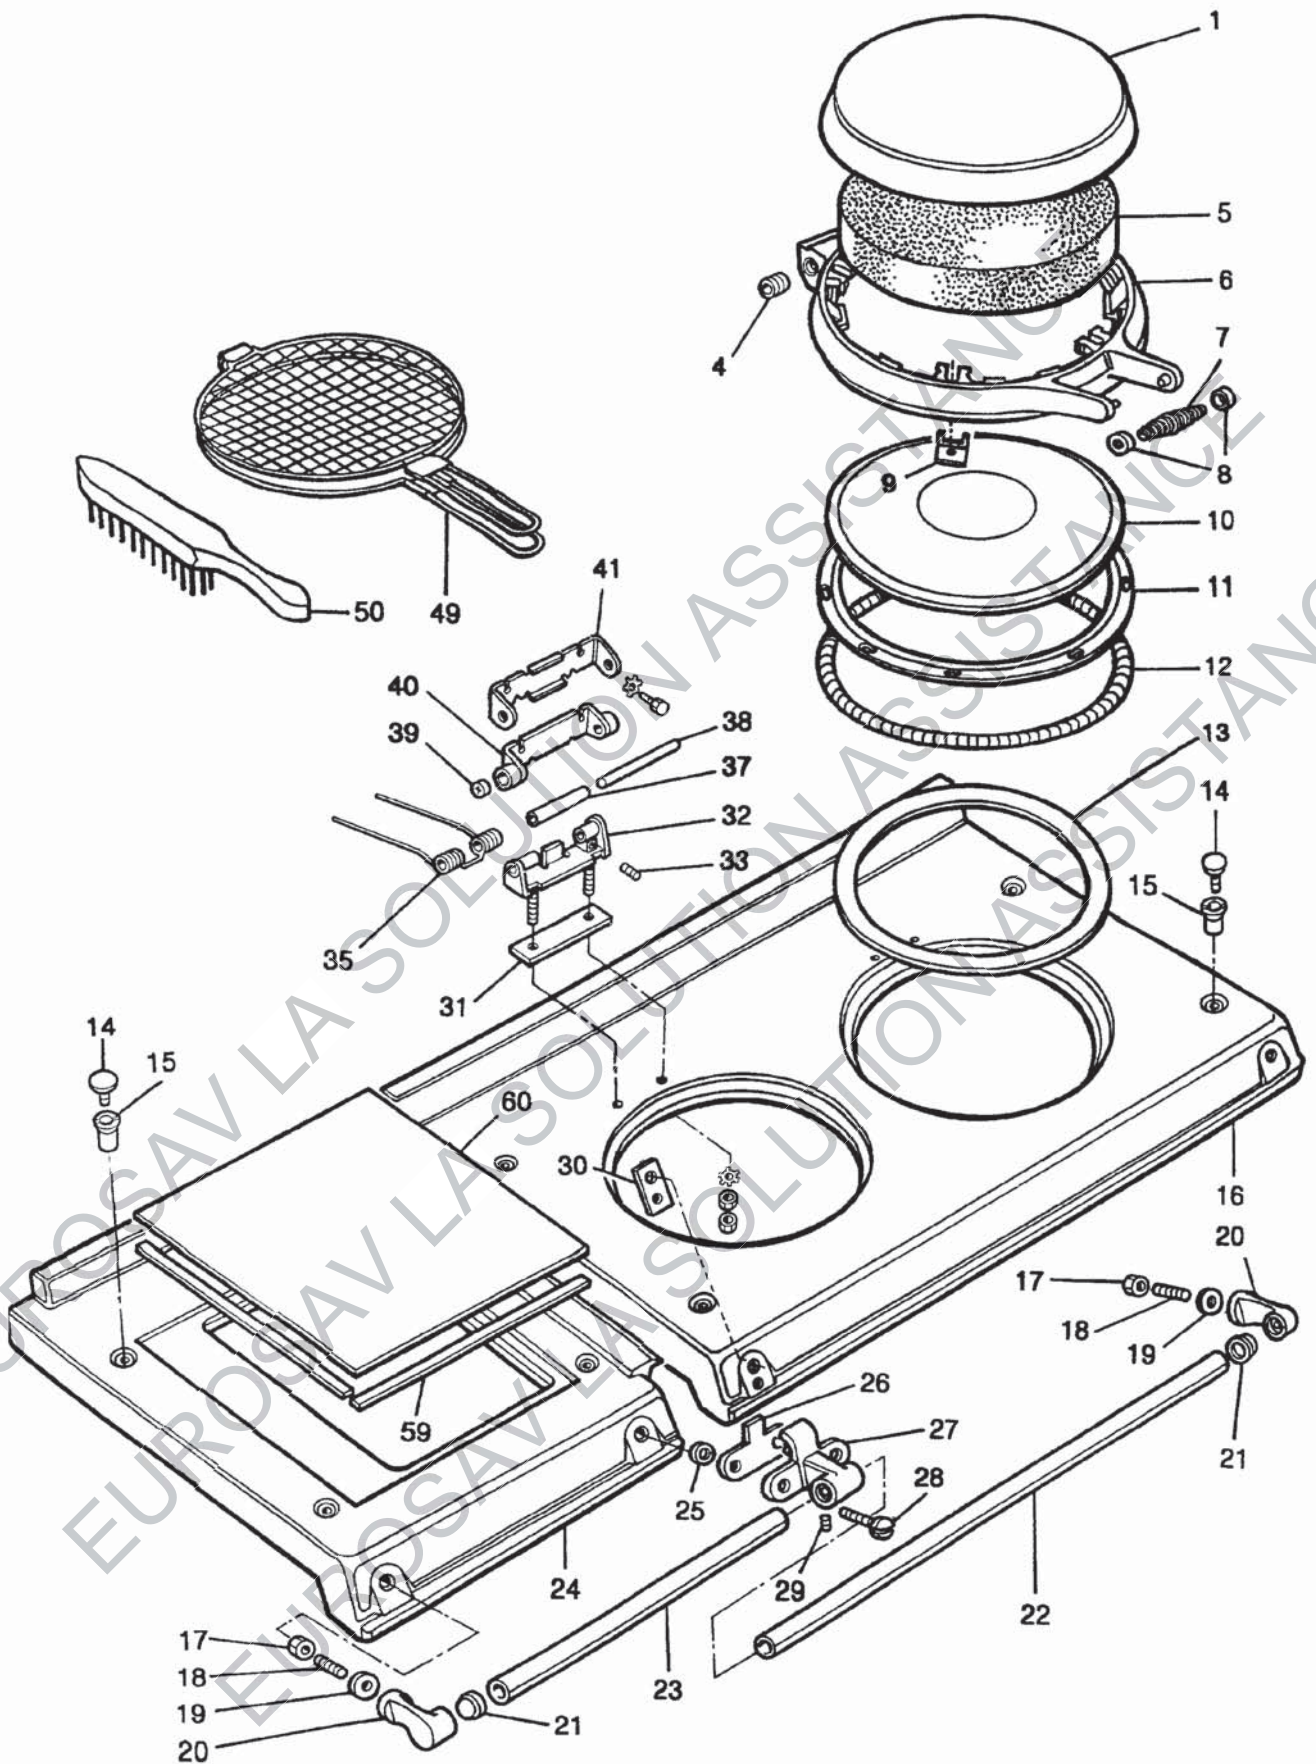

**AGA ELECTRIC (AIMS)
EE COOKER**

***SPARE PARTS
MANUAL***

AGA ELECTRIC AIMS - EE COOKER
 BASE, SIDES AND BACKPLATE

AGA ELECTRIC AIMS - EE COOKER
FRONT PLATE & DOORS

AGA ELECTRIC AIMS - EE COOKER
 TOP PLATE, INSULATING LIDS, SHROUD, WIRING ASSY

AGA ELECTRIC AIMS - EE COOKER
 OVENS, ACCESSORIES, SIMMERING PLATE, FAN ASSY

AGA ELECTRIC AIMS - EE COOKER
HOTSPOT, FIRE BARREL & CHAMBER ASSEMBLY

AGA ELECTRIC AIMS - EE COOKER
OVEN VENT FAN ASSEMBLY - UP TO M08-003