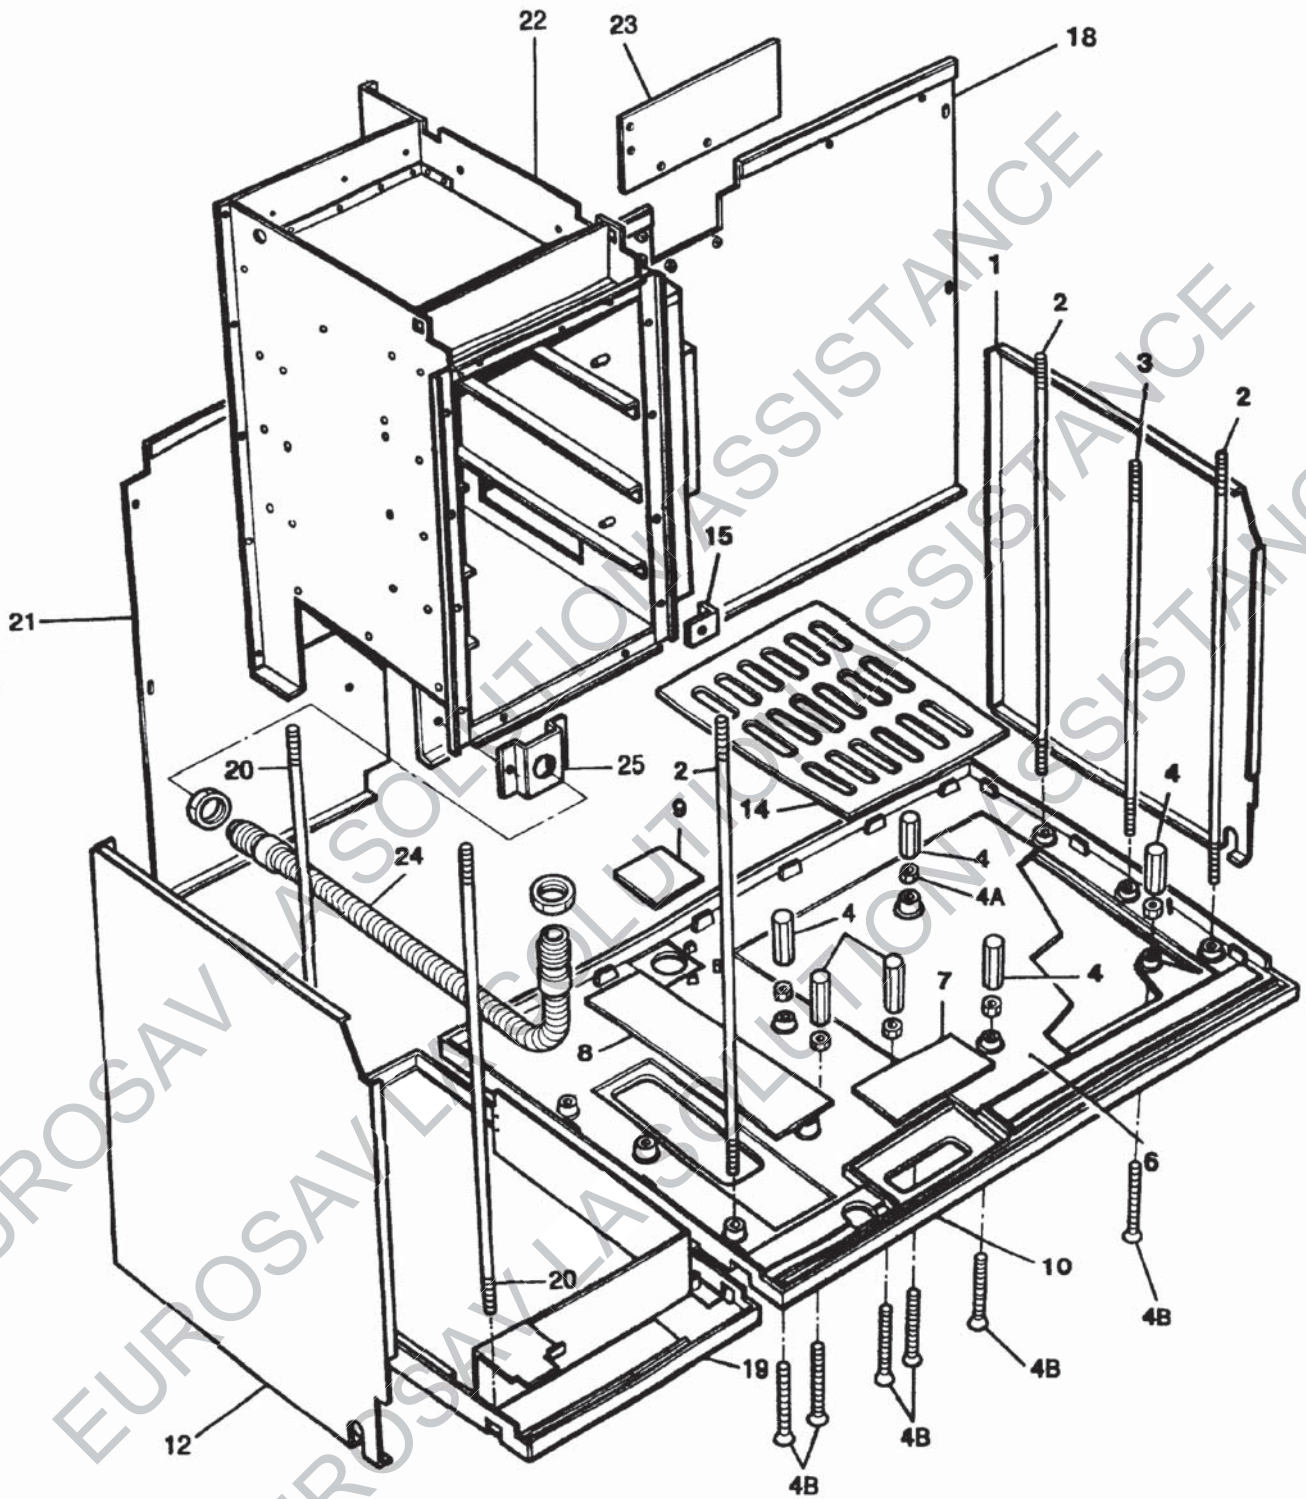

**AGA ELECTRIC (AIMS)
EE COOKER**

***SPARE PARTS
MANUAL***

AGA ELECTRIC AIMS - EE COOKER
 BASE, SIDES AND BACKPLATE

AGA ELECTRIC AIMS - EE COOKER
FRONT PLATE & DOORS

AGA ELECTRIC AIMS - EE COOKER
 TOP PLATE, INSULATING LIDS, SHROUD, WIRING ASSY

AGA ELECTRIC AIMS - EE COOKER
 OVENS, ACCESSORIES, SIMMERING PLATE, FAN ASSY

AGA ELECTRIC AIMS - EE COOKER
HOTSPOT, FIRE BARREL & CHAMBER ASSEMBLY

AGA ELECTRIC AIMS - EE COOKER
OVEN VENT FAN ASSEMBLY - UP TO M08-003