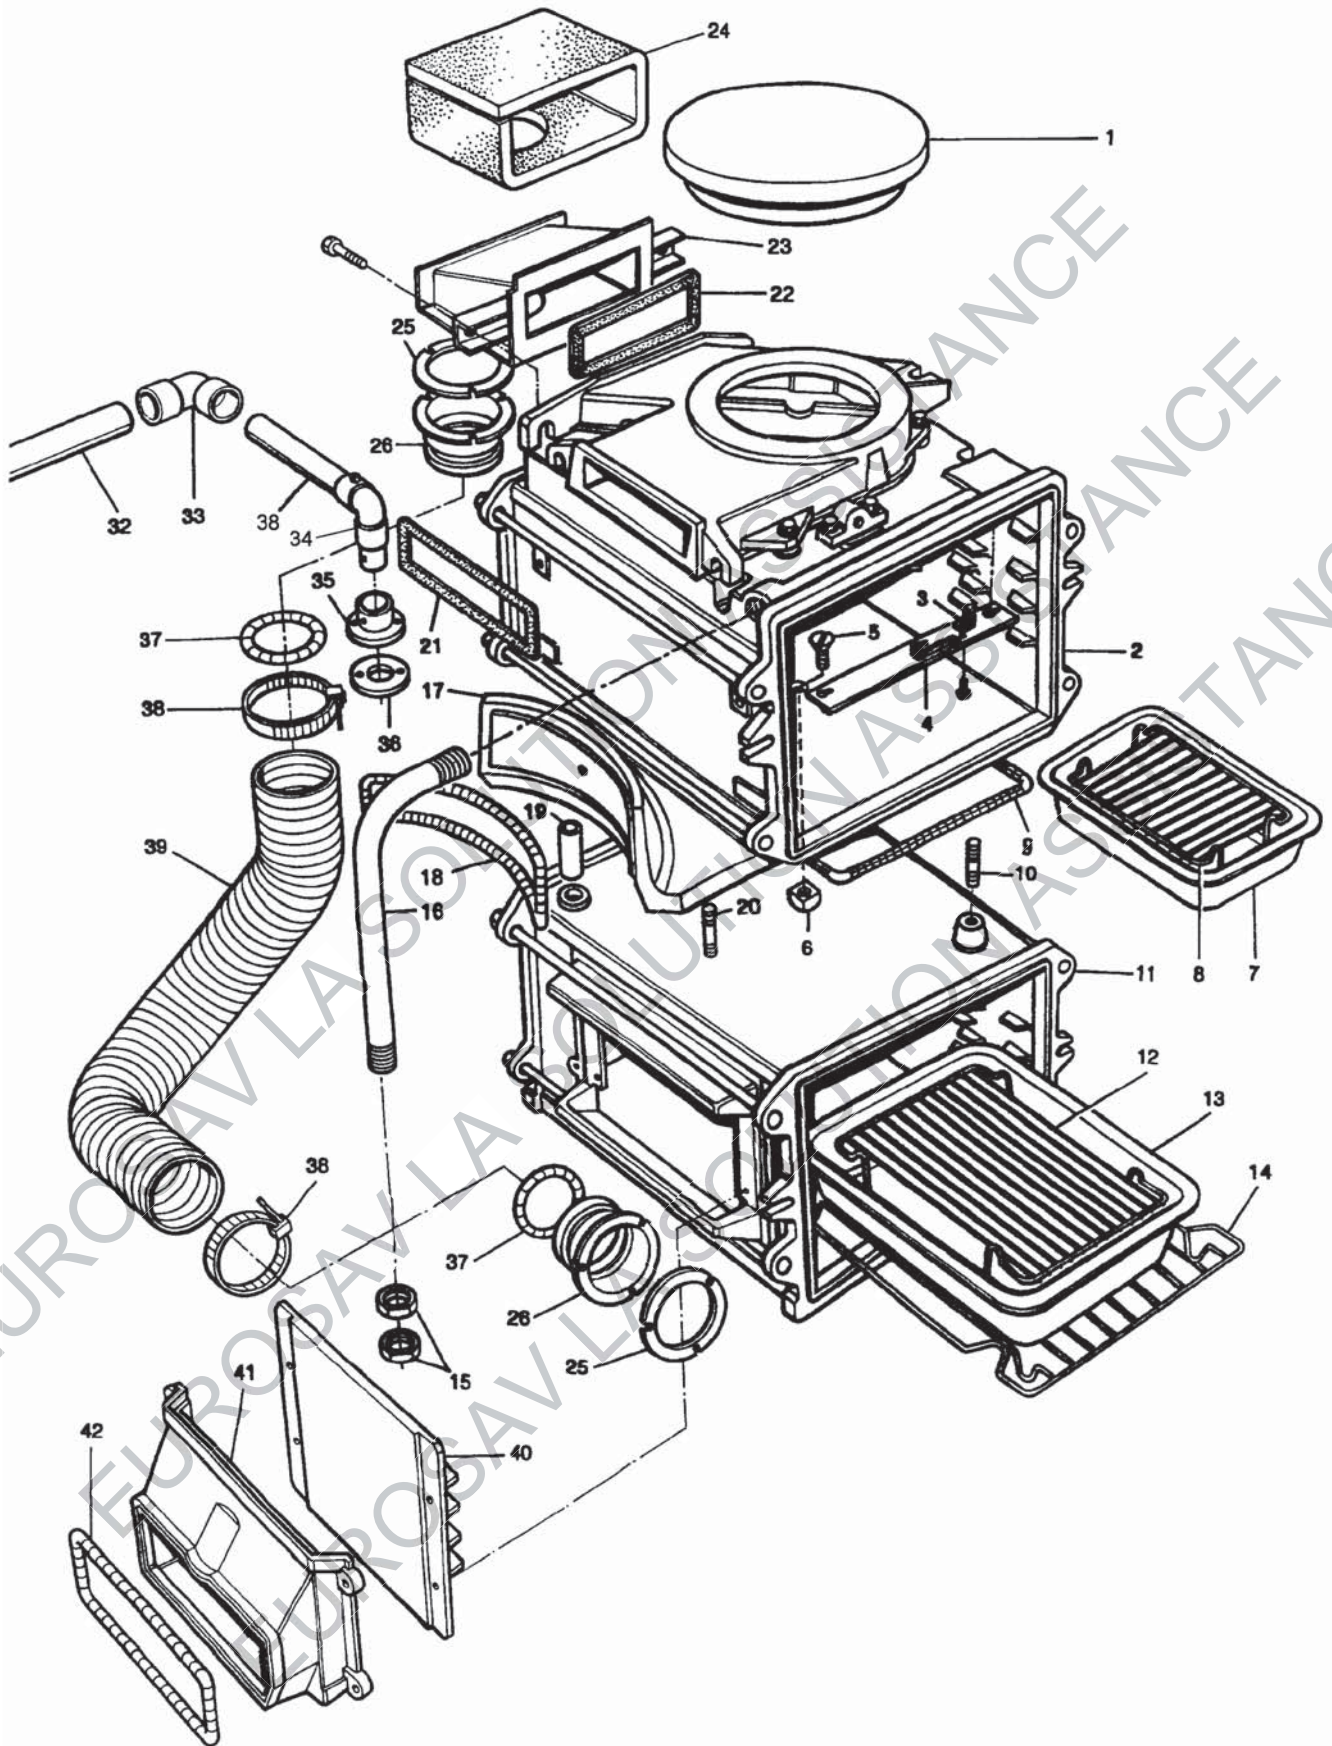

**AGA ELECTRIC (AIMS)
EE COOKER**

***SPARE PARTS
MANUAL***

AGA ELECTRIC AIMS - EE COOKER
 BASE, SIDES AND BACKPLATE

AGA ELECTRIC AIMS - EE COOKER
FRONT PLATE & DOORS

AGA ELECTRIC AIMS - EE COOKER
 TOP PLATE, INSULATING LIDS, SHROUD, WIRING ASSY

AGA ELECTRIC AIMS - EE COOKER
 OVENS, ACCESSORIES, SIMMERING PLATE, FAN ASSY

AGA ELECTRIC AIMS - EE COOKER
HOTSPOT, FIRE BARREL & CHAMBER ASSEMBLY

AGA ELECTRIC AIMS - EE COOKER
OVEN VENT FAN ASSEMBLY - UP TO M08-003