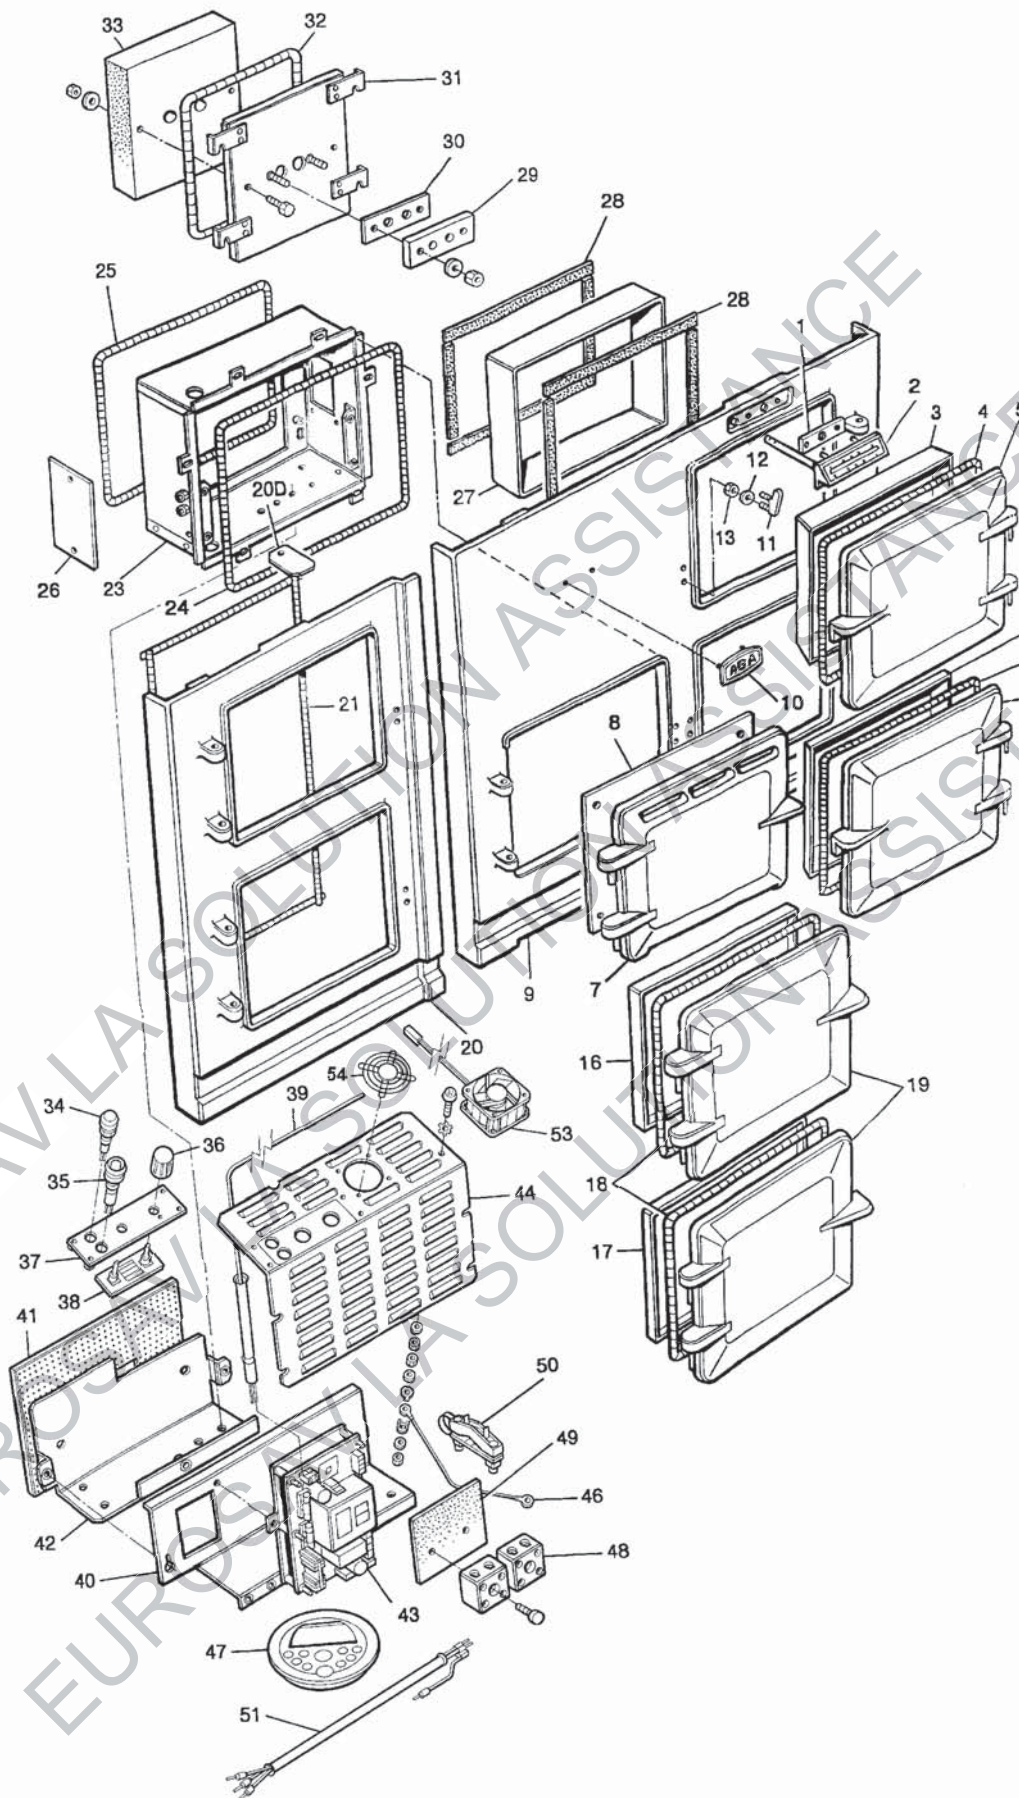

**AGA ELECTRIC (AIMS)
EE COOKER**

***SPARE PARTS
MANUAL***

AGA ELECTRIC AIMS - EE COOKER
 BASE, SIDES AND BACKPLATE

AGA ELECTRIC AIMS - EE COOKER
FRONT PLATE & DOORS

AGA ELECTRIC AIMS - EE COOKER
 TOP PLATE, INSULATING LIDS, SHROUD, WIRING ASSY

AGA ELECTRIC AIMS - EE COOKER
 OVENS, ACCESSORIES, SIMMERING PLATE, FAN ASSY

AGA ELECTRIC AIMS - EE COOKER
HOTSPOT, FIRE BARREL & CHAMBER ASSEMBLY

AGA ELECTRIC AIMS - EE COOKER
OVEN VENT FAN ASSEMBLY - UP TO M08-003