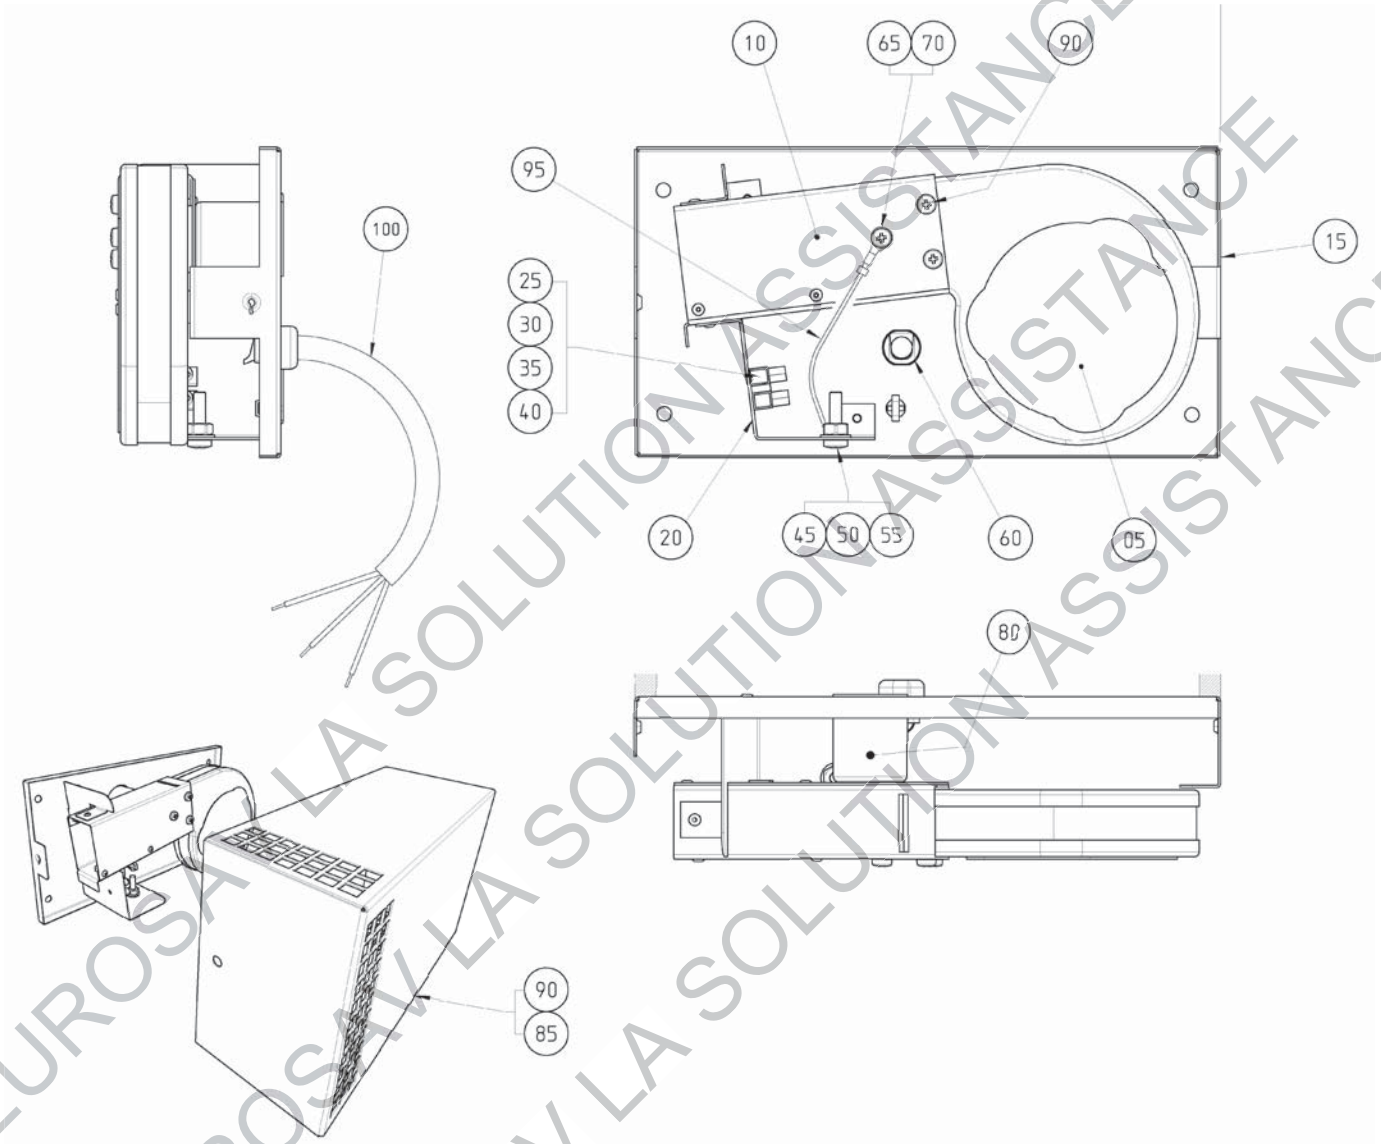

AGA ELECTRIC AIMS - EE COOKER
OVEN VENT FAN ASSEMBLY - UP TO M08-003