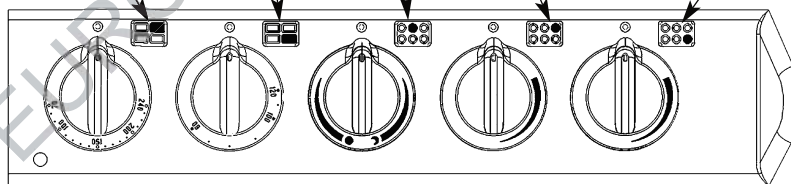

AGA SIX-FOUR SERIES - DC6 (CERAMIC HOB)  
 HOB CHASSIS ASSEMBLY

AGA SIX-FOUR SERIES - DC6 (CERAMIC HOB) - UP TO M09-050  
 SPLASHBACK, CERAMIC HOTPLATE, FACIAS & HOB FRAME

LH Fascia - front

32 31 28 29 30

RH Fascia - front

**AGA SIX-FOUR SERIES - DC6 (CERAMIC HOB) FROM M09-050  
 SPLASHBACK, CERAMIC HOTPLATE, FACIAS AND HOB  
 FRAME**

AGA SIX-FOUR SERIES - DC6 (CERAMIC HOB)  
 TOP, BOTTOM, FAN AND GRILL ASSEMBLIES