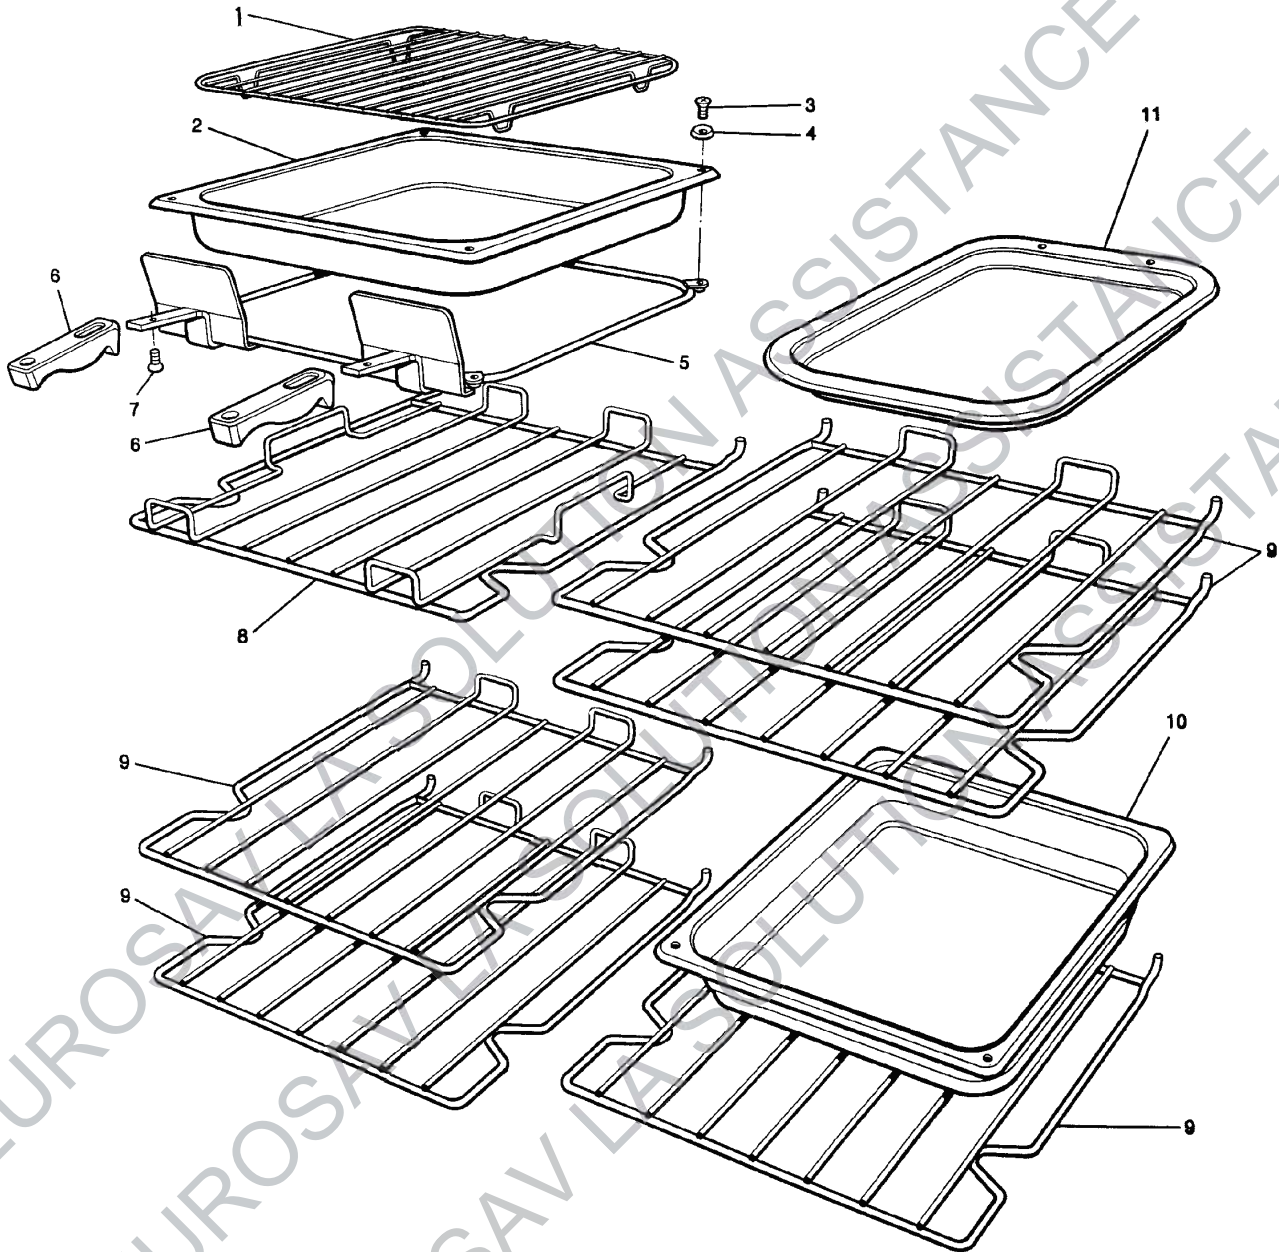

## ***SPARE PARTS MANUAL***

**LPRT 513156**

**DATE: OCTOBER 2003**

AGA SIX-FOUR SERIES - DC6 (CERAMIC HOB)  
FRONT PLATE AND DOORS

AGA SIX-FOUR SERIES - DC6 (CERAMIC HOB)  
ACCESSORIES/FURNITURE

AGA SIX-FOUR SERIES - DC6 (CERAMIC HOB)  
INSULATION

AGA SIX-FOUR SERIES - DC6 (CERAMIC HOB)  
 HOB CHASSIS ASSEMBLY

AGA SIX-FOUR SERIES - DC6 (CERAMIC HOB) - UP TO M09-050  
 SPLASHBACK, CERAMIC HOTPLATE, FACIAS & HOB FRAME

LH Fascia - front

32 31 28 29 30

RH Fascia - front

**AGA SIX-FOUR SERIES - DC6 (CERAMIC HOB) FROM M09-050  
 SPLASHBACK, CERAMIC HOTPLATE, FACIAS AND HOB  
 FRAME**

AGA SIX-FOUR SERIES - DC6 (CERAMIC HOB)  
 TOP, BOTTOM, FAN AND GRILL ASSEMBLIES