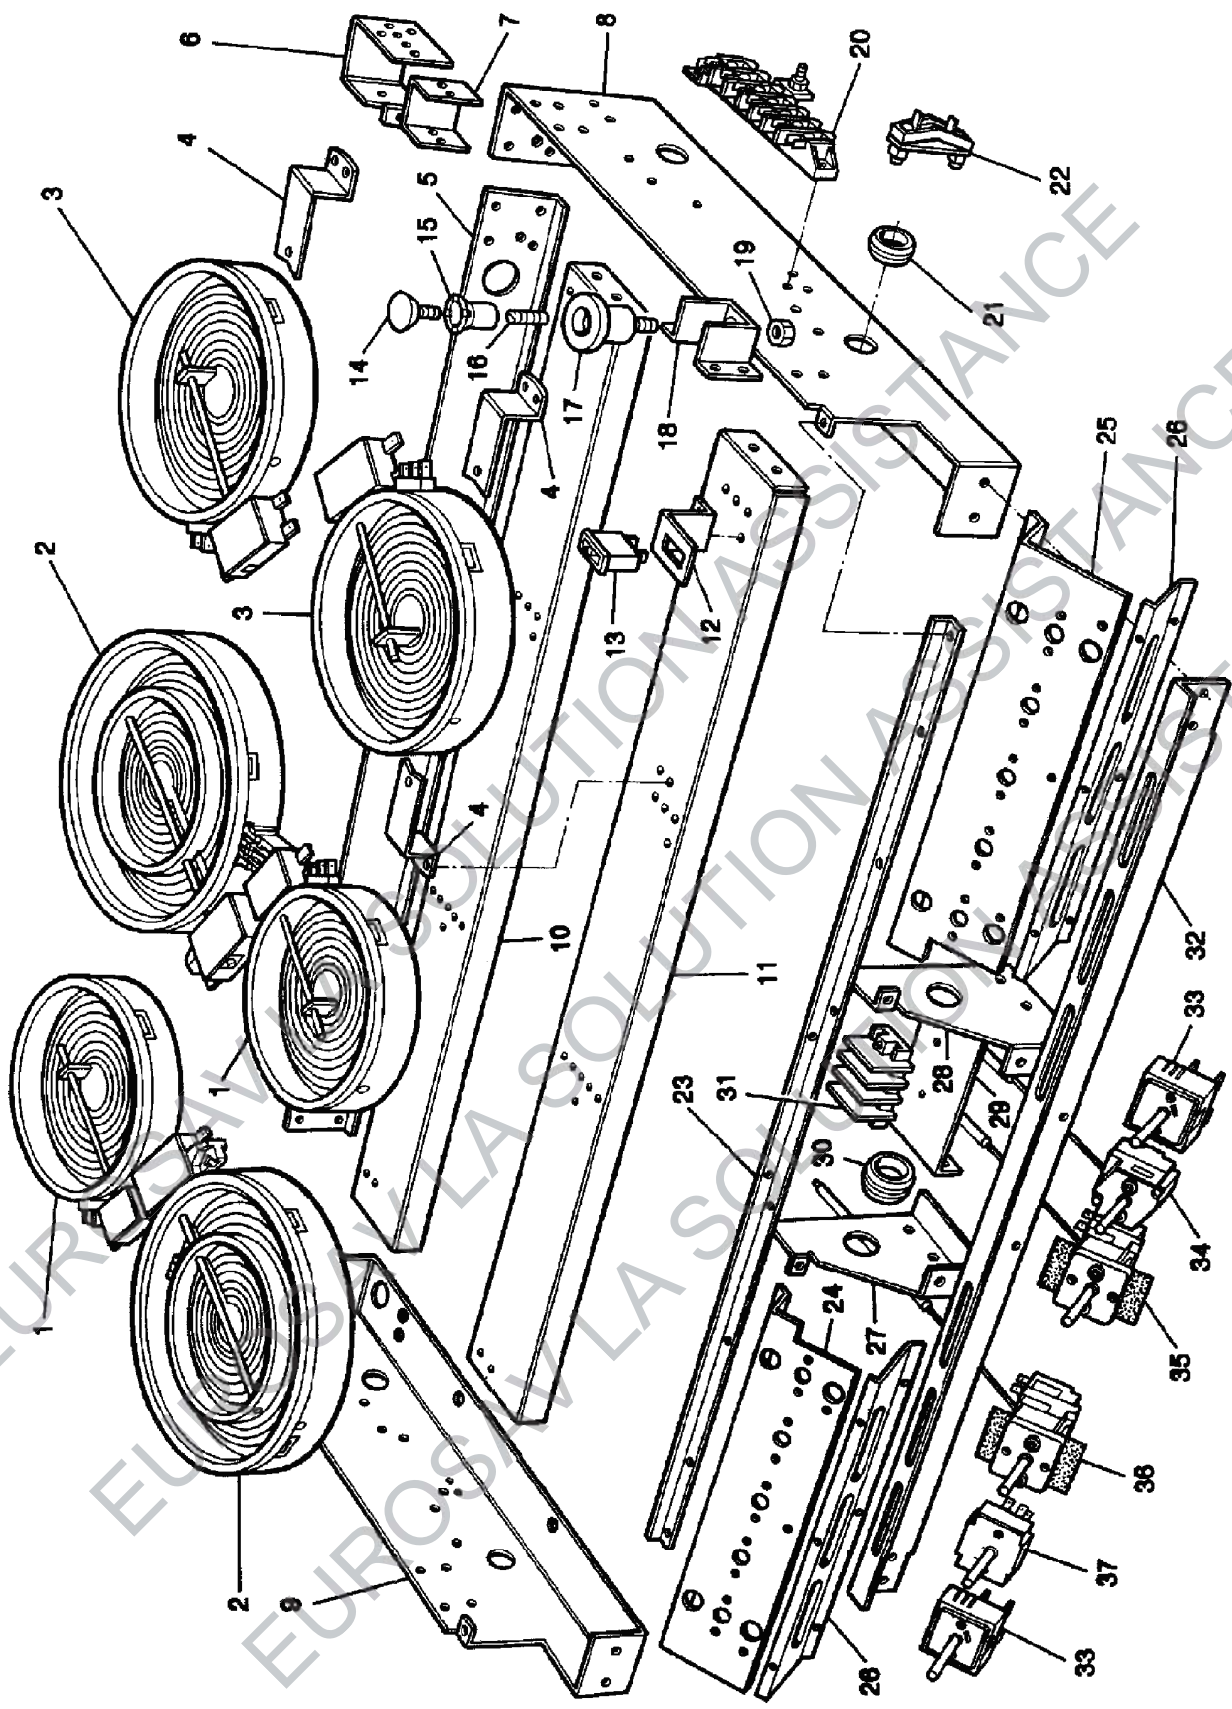

## ***SPARE PARTS MANUAL***

**LPRT 513156**

**DATE: OCTOBER 2003**

AGA SIX-FOUR SERIES - DC6 (CERAMIC HOB)  
FRONT PLATE AND DOORS

AGA SIX-FOUR SERIES - DC6 (CERAMIC HOB)  
ACCESSORIES/FURNITURE

AGA SIX-FOUR SERIES - DC6 (CERAMIC HOB)  
INSULATION

AGA SIX-FOUR SERIES - DC6 (CERAMIC HOB)  
 HOB CHASSIS ASSEMBLY

AGA SIX-FOUR SERIES - DC6 (CERAMIC HOB) - UP TO M09-050  
 SPLASHBACK, CERAMIC HOTPLATE, FACIAS & HOB FRAME

LH Fascia - front

32 31 28 29 30

RH Fascia - front

**AGA SIX-FOUR SERIES - DC6 (CERAMIC HOB) FROM M09-050  
 SPLASHBACK, CERAMIC HOTPLATE, FACIAS AND HOB  
 FRAME**

AGA SIX-FOUR SERIES - DC6 (CERAMIC HOB)  
 TOP, BOTTOM, FAN AND GRILL ASSEMBLIES

AGA SIX-FOUR SERIES - DC6 (CERAMIC HOB)  
CHASSIS FRAME ASSEMBLY