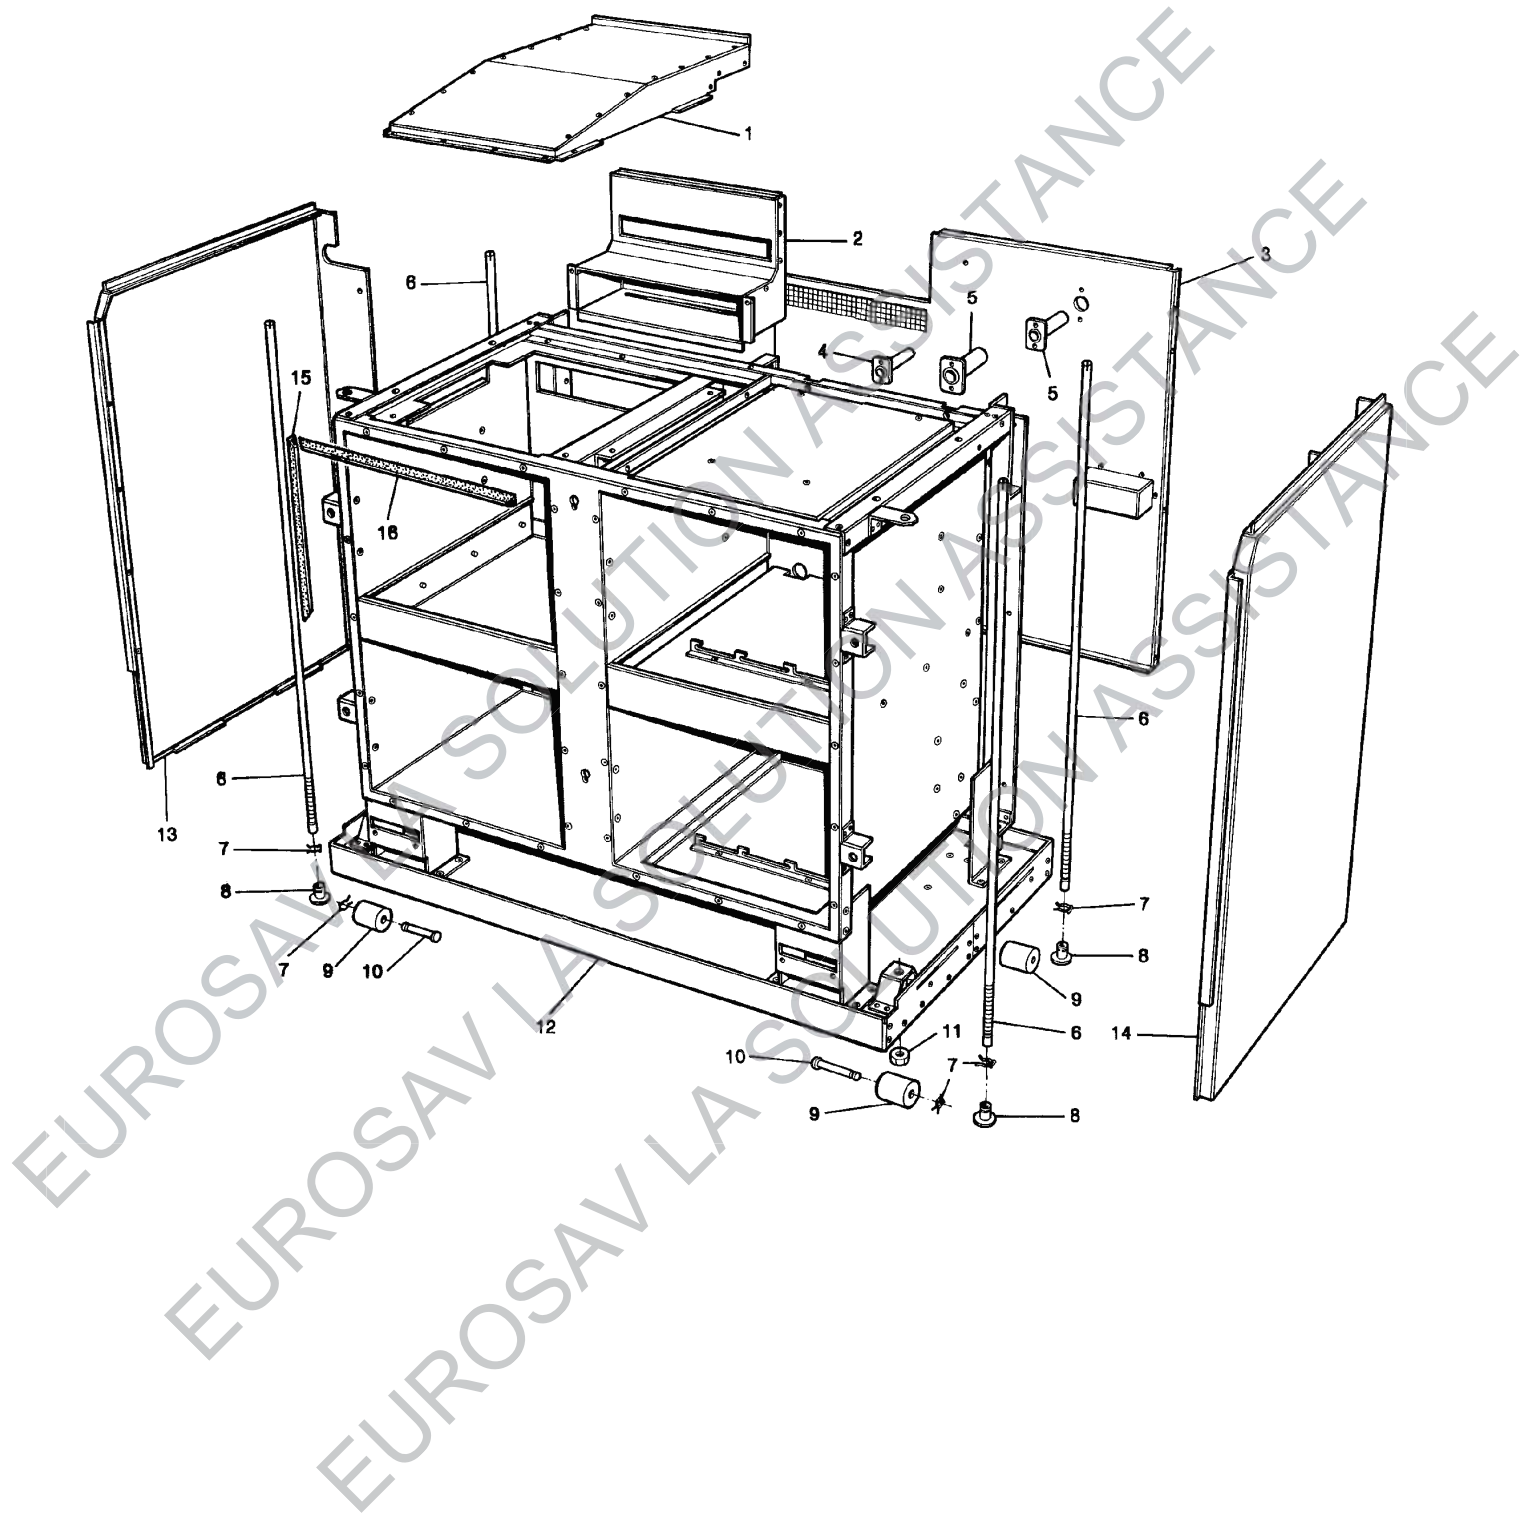

## ***SPARE PARTS MANUAL***

**LPRT 513156**

**DATE: OCTOBER 2003**

AGA SIX-FOUR SERIES - DC6 (CERAMIC HOB)  
FRONT PLATE AND DOORS

AGA SIX-FOUR SERIES - DC6 (CERAMIC HOB)  
ACCESSORIES/FURNITURE

AGA SIX-FOUR SERIES - DC6 (CERAMIC HOB)  
INSULATION

AGA SIX-FOUR SERIES - DC6 (CERAMIC HOB)  
 HOB CHASSIS ASSEMBLY

AGA SIX-FOUR SERIES - DC6 (CERAMIC HOB) - UP TO M09-050  
 SPLASHBACK, CERAMIC HOTPLATE, FACIAS & HOB FRAME

LH Fascia - front

32 31 28 29 30

RH Fascia - front

**AGA SIX-FOUR SERIES - DC6 (CERAMIC HOB) FROM M09-050  
 SPLASHBACK, CERAMIC HOTPLATE, FACIAS AND HOB  
 FRAME**

AGA SIX-FOUR SERIES - DC6 (CERAMIC HOB)  
 TOP, BOTTOM, FAN AND GRILL ASSEMBLIES

AGA SIX-FOUR SERIES - DC6 (CERAMIC HOB)  
CHASSIS FRAME ASSEMBLY