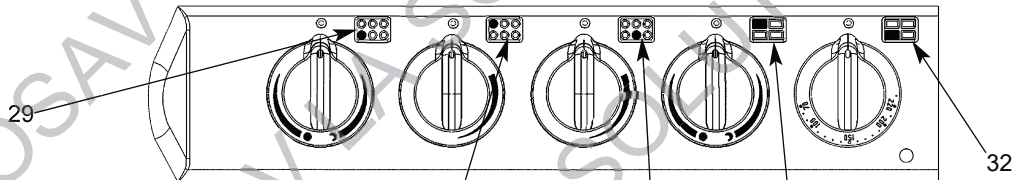

LH Fascia - front