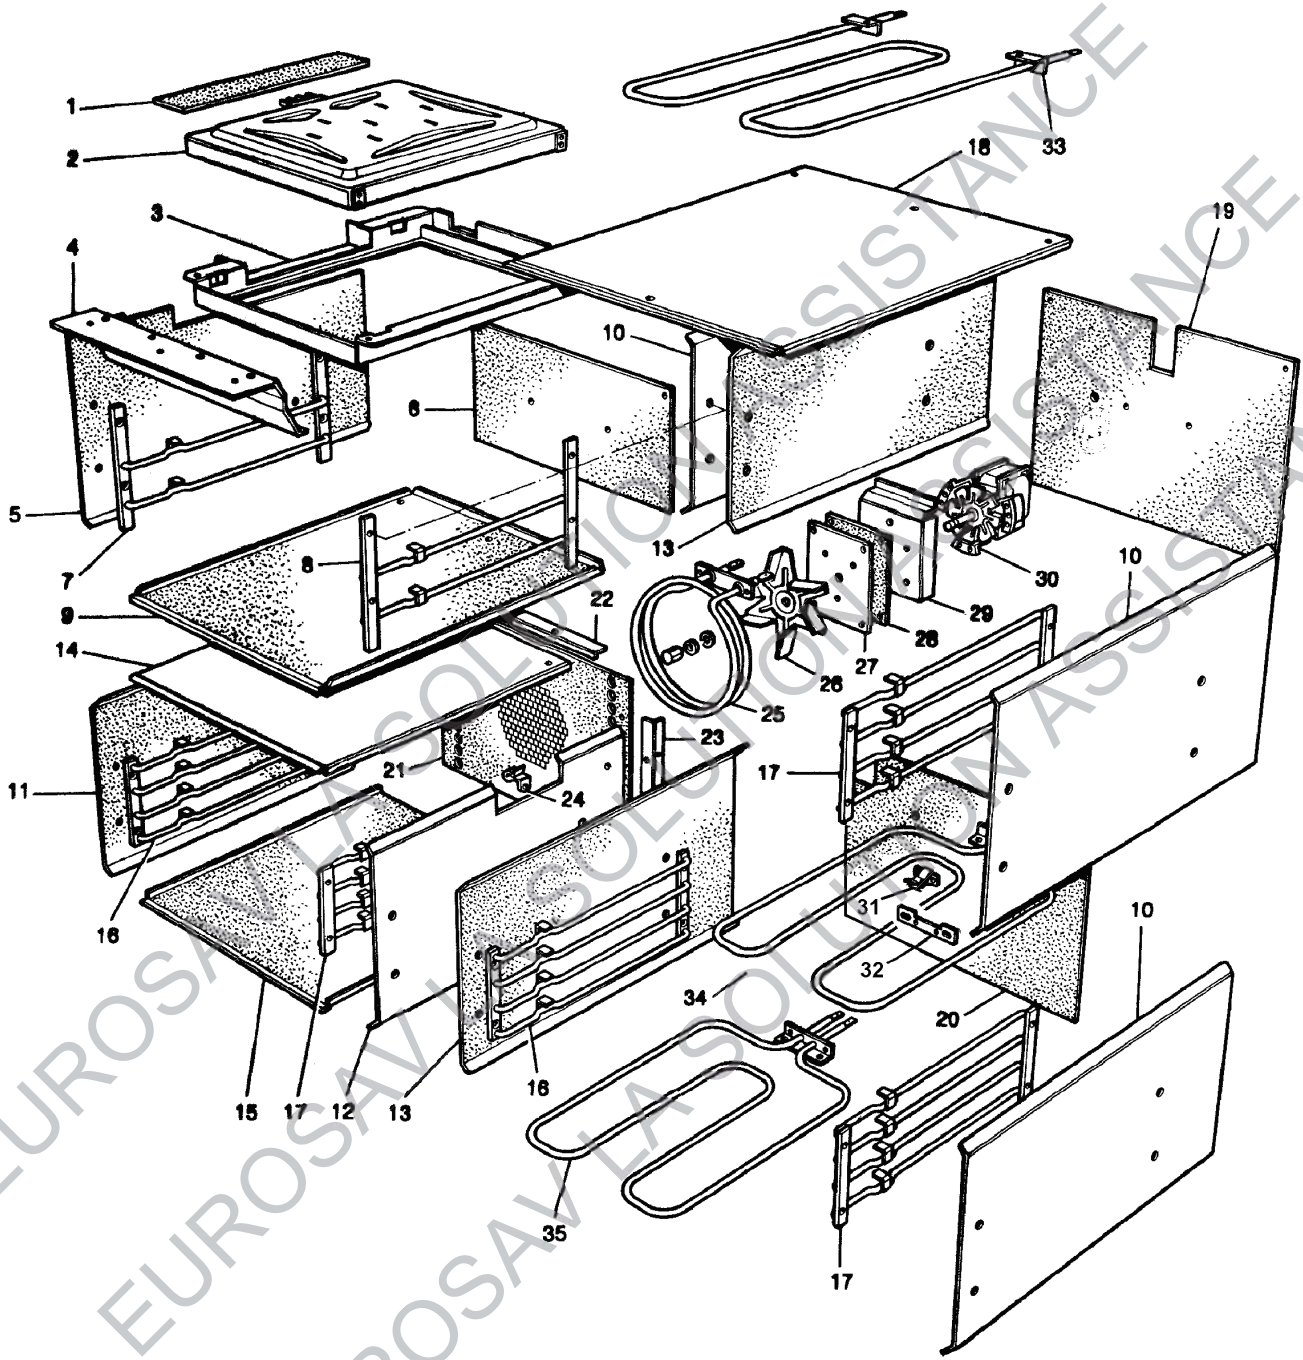

AGA SIX-FOUR SERIES - DC6 (CERAMIC HOB)  
 HOB CHASSIS ASSEMBLY

AGA SIX-FOUR SERIES - DC6 (CERAMIC HOB) - UP TO M09-050  
 SPLASHBACK, CERAMIC HOTPLATE, FACIAS & HOB FRAME

LH Fascia - front

32 31 28 29 30

RH Fascia - front

**AGA SIX-FOUR SERIES - DC6 (CERAMIC HOB) FROM M09-050  
 SPLASHBACK, CERAMIC HOTPLATE, FACIAS AND HOB  
 FRAME**

AGA SIX-FOUR SERIES - DC6 (CERAMIC HOB)  
 TOP, BOTTOM, FAN AND GRILL ASSEMBLIES