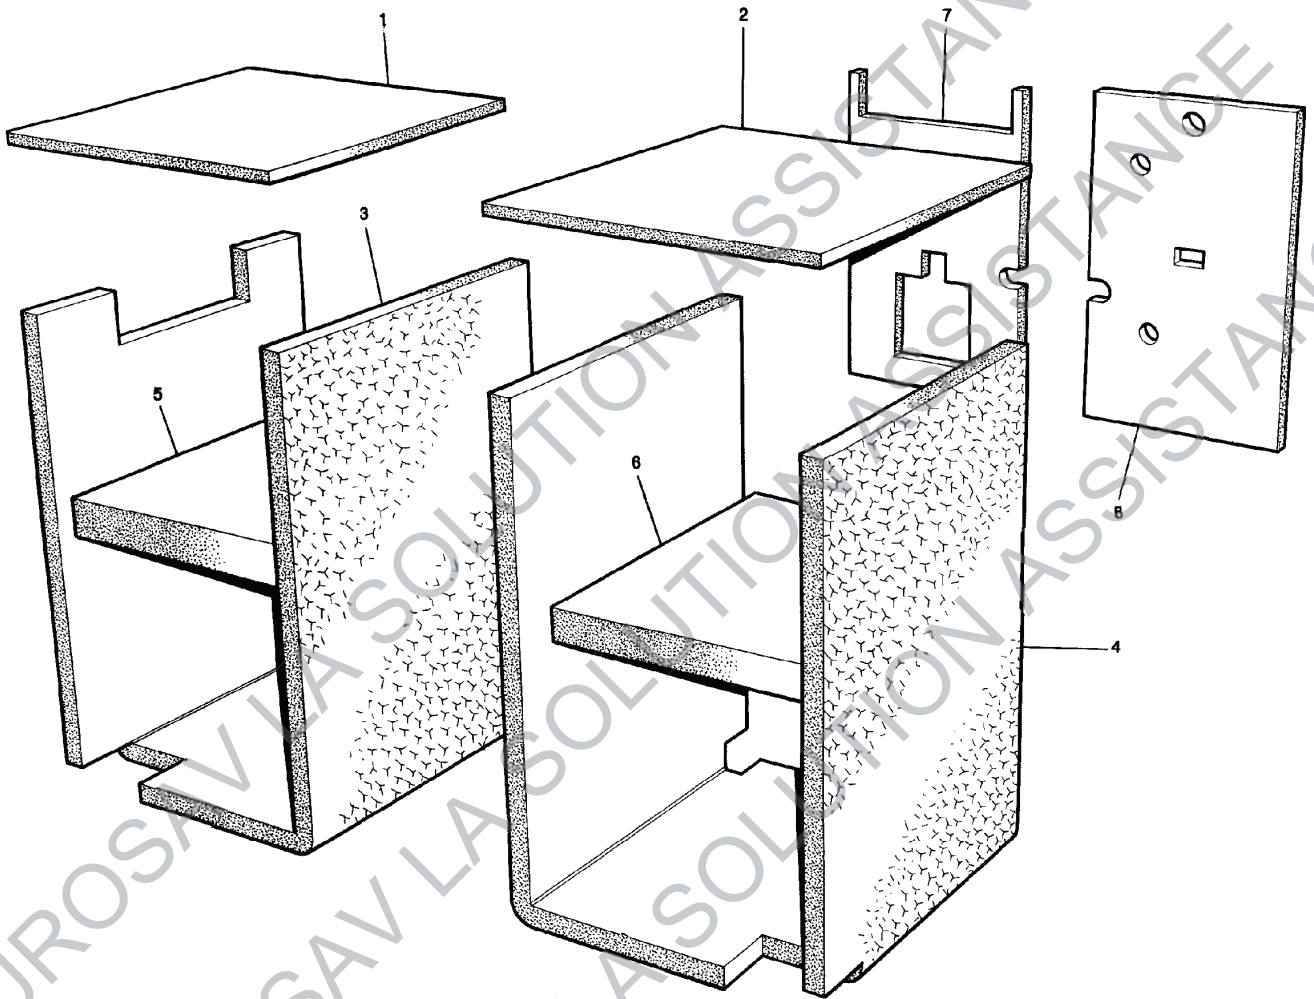

## ***SPARE PARTS MANUAL***

**LPRT 513156**

**DATE: OCTOBER 2003**

AGA SIX-FOUR SERIES - DC6 (CERAMIC HOB)  
FRONT PLATE AND DOORS

AGA SIX-FOUR SERIES - DC6 (CERAMIC HOB)  
ACCESSORIES/FURNITURE

AGA SIX-FOUR SERIES - DC6 (CERAMIC HOB)  
INSULATION

AGA SIX-FOUR SERIES - DC6 (CERAMIC HOB)  
 HOB CHASSIS ASSEMBLY

AGA SIX-FOUR SERIES - DC6 (CERAMIC HOB) - UP TO M09-050  
 SPLASHBACK, CERAMIC HOTPLATE, FACIAS & HOB FRAME

LH Fascia - front

32 31 28 29 30