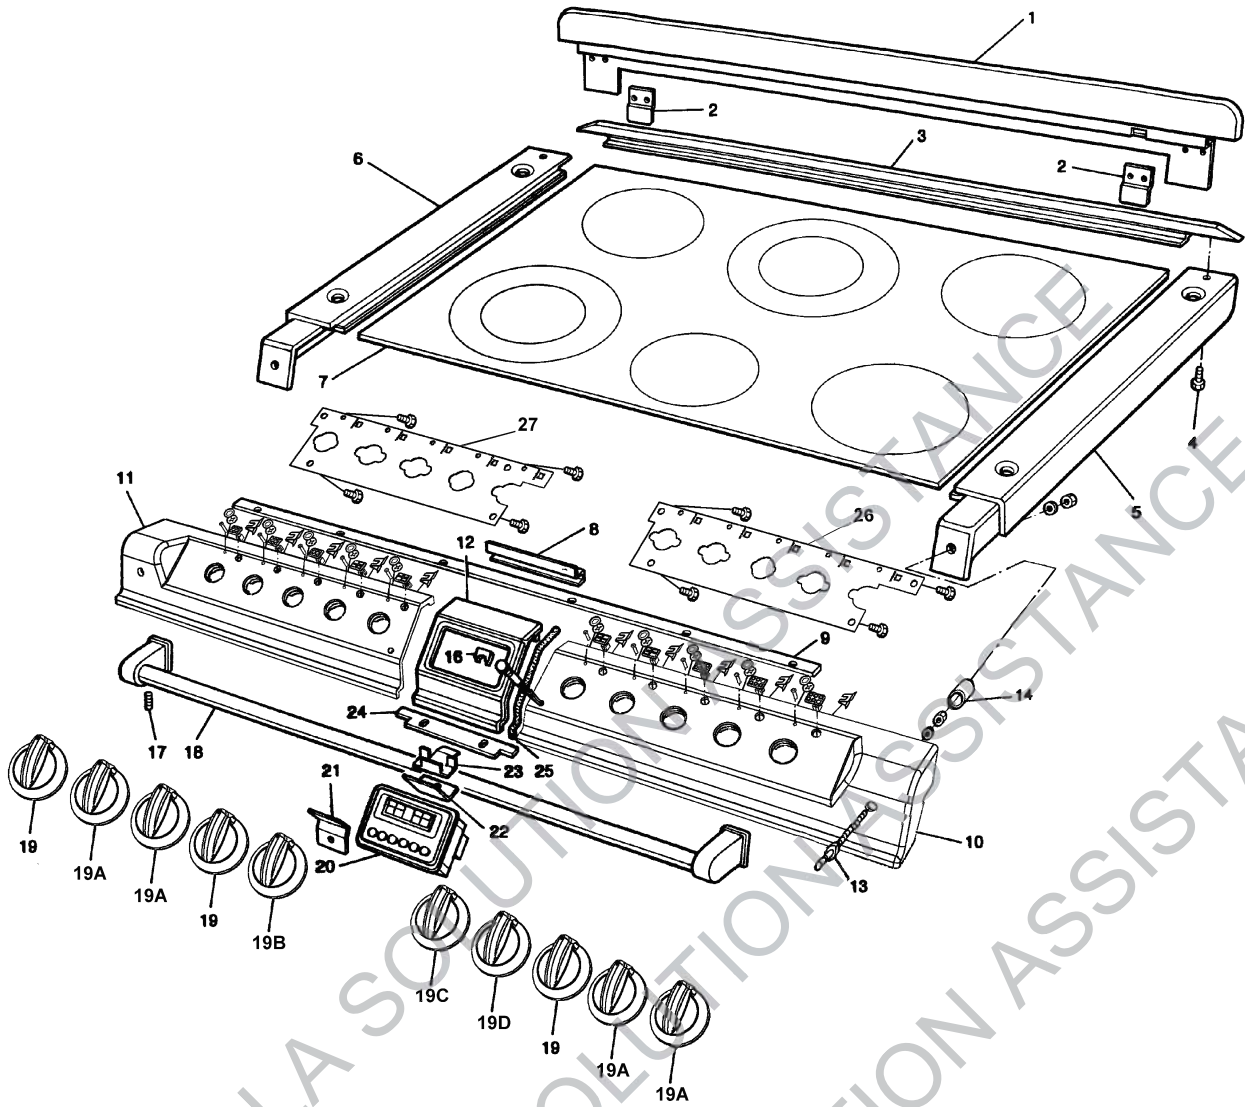

## ***SPARE PARTS MANUAL***

**LPRT 513156**

**DATE: OCTOBER 2003**

AGA SIX-FOUR SERIES - DC6 (CERAMIC HOB)  
FRONT PLATE AND DOORS

AGA SIX-FOUR SERIES - DC6 (CERAMIC HOB)  
ACCESSORIES/FURNITURE

AGA SIX-FOUR SERIES - DC6 (CERAMIC HOB)  
INSULATION

AGA SIX-FOUR SERIES - DC6 (CERAMIC HOB)  
 HOB CHASSIS ASSEMBLY

AGA SIX-FOUR SERIES - DC6 (CERAMIC HOB) - UP TO M09-050  
 SPLASHBACK, CERAMIC HOTPLATE, FACIAS & HOB FRAME

LH Fascia - front

32 31 28 29 30

RH Fascia - front

**AGA SIX-FOUR SERIES - DC6 (CERAMIC HOB) FROM M09-050  
 SPLASHBACK, CERAMIC HOTPLATE, FACIAS AND HOB  
 FRAME**

AGA SIX-FOUR SERIES - DC6 (CERAMIC HOB)  
 TOP, BOTTOM, FAN AND GRILL ASSEMBLIES

AGA SIX-FOUR SERIES - DC6 (CERAMIC HOB)  
CHASSIS FRAME ASSEMBLY