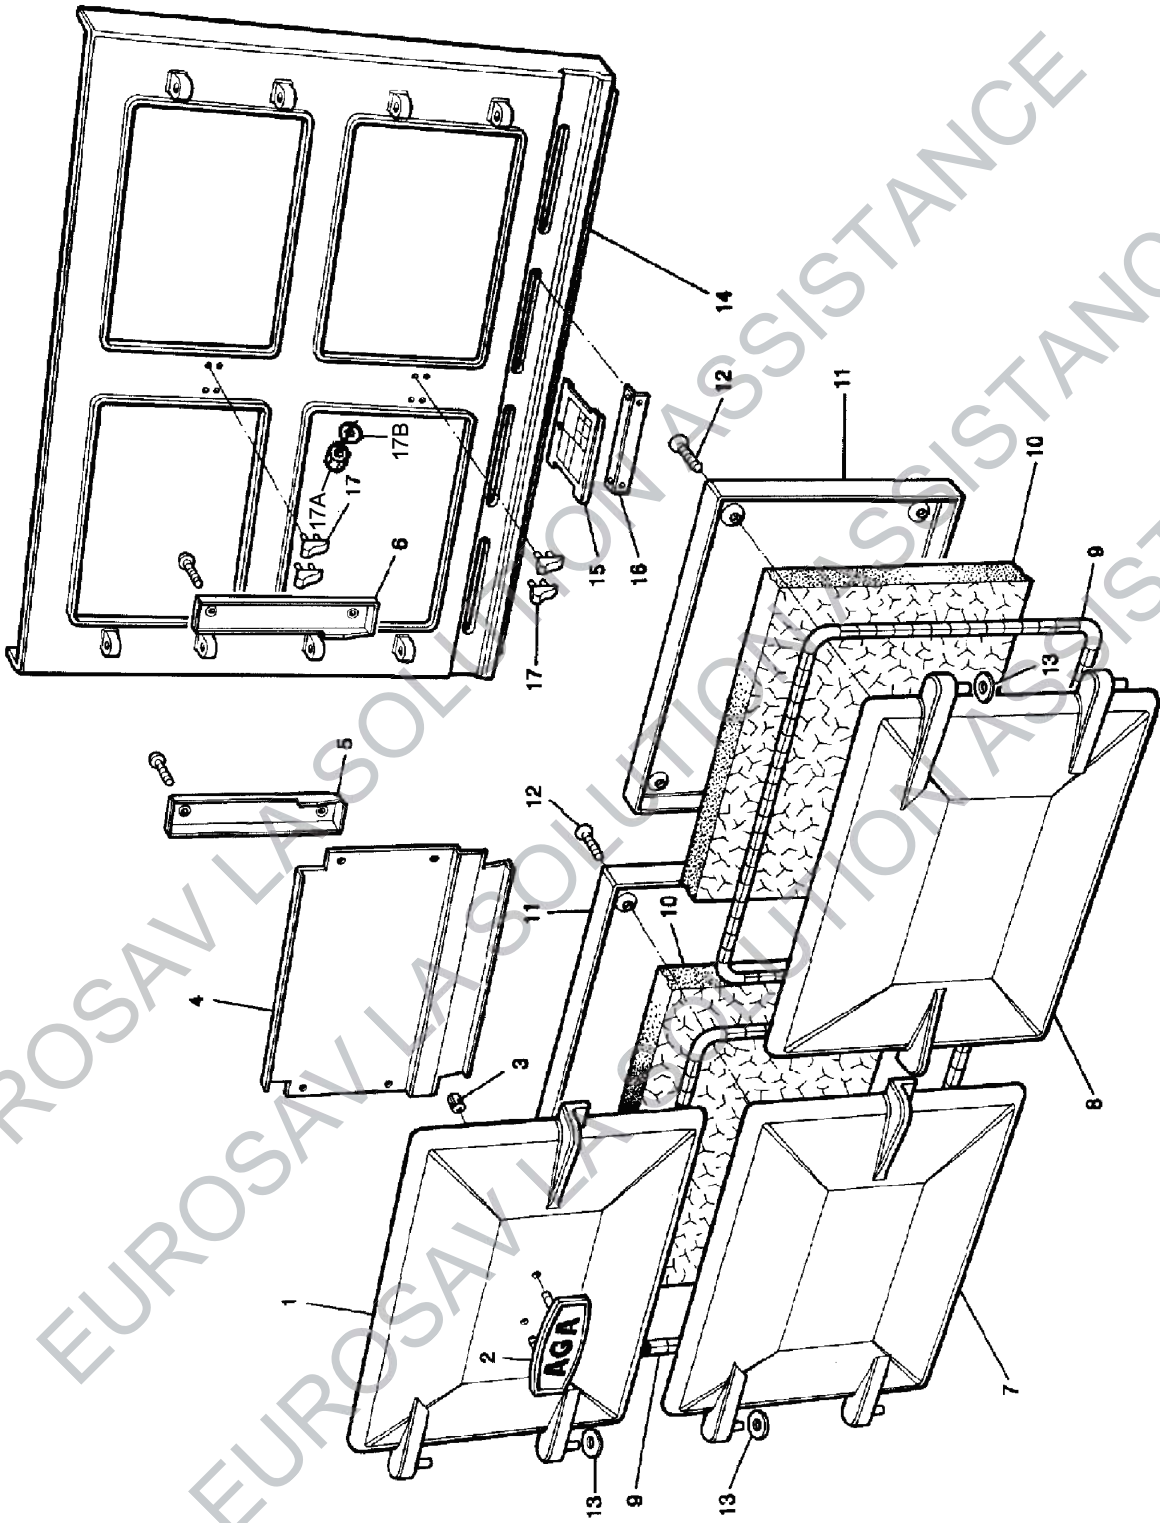

## ***SPARE PARTS MANUAL***

**LPRT 513156**

**DATE: OCTOBER 2003**

AGA SIX-FOUR SERIES - DC6 (CERAMIC HOB)  
FRONT PLATE AND DOORS

AGA SIX-FOUR SERIES - DC6 (CERAMIC HOB)  
ACCESSORIES/FURNITURE

AGA SIX-FOUR SERIES - DC6 (CERAMIC HOB)  
INSULATION

AGA SIX-FOUR SERIES - DC6 (CERAMIC HOB)  
 HOB CHASSIS ASSEMBLY

AGA SIX-FOUR SERIES - DC6 (CERAMIC HOB) - UP TO M09-050  
 SPLASHBACK, CERAMIC HOTPLATE, FACIAS & HOB FRAME

LH Fascia - front

32 31 28 29 30

RH Fascia - front

**AGA SIX-FOUR SERIES - DC6 (CERAMIC HOB) FROM M09-050  
 SPLASHBACK, CERAMIC HOTPLATE, FACIAS AND HOB  
 FRAME**

AGA SIX-FOUR SERIES - DC6 (CERAMIC HOB)  
 TOP, BOTTOM, FAN AND GRILL ASSEMBLIES

AGA SIX-FOUR SERIES - DC6 (CERAMIC HOB)  
CHASSIS FRAME ASSEMBLY