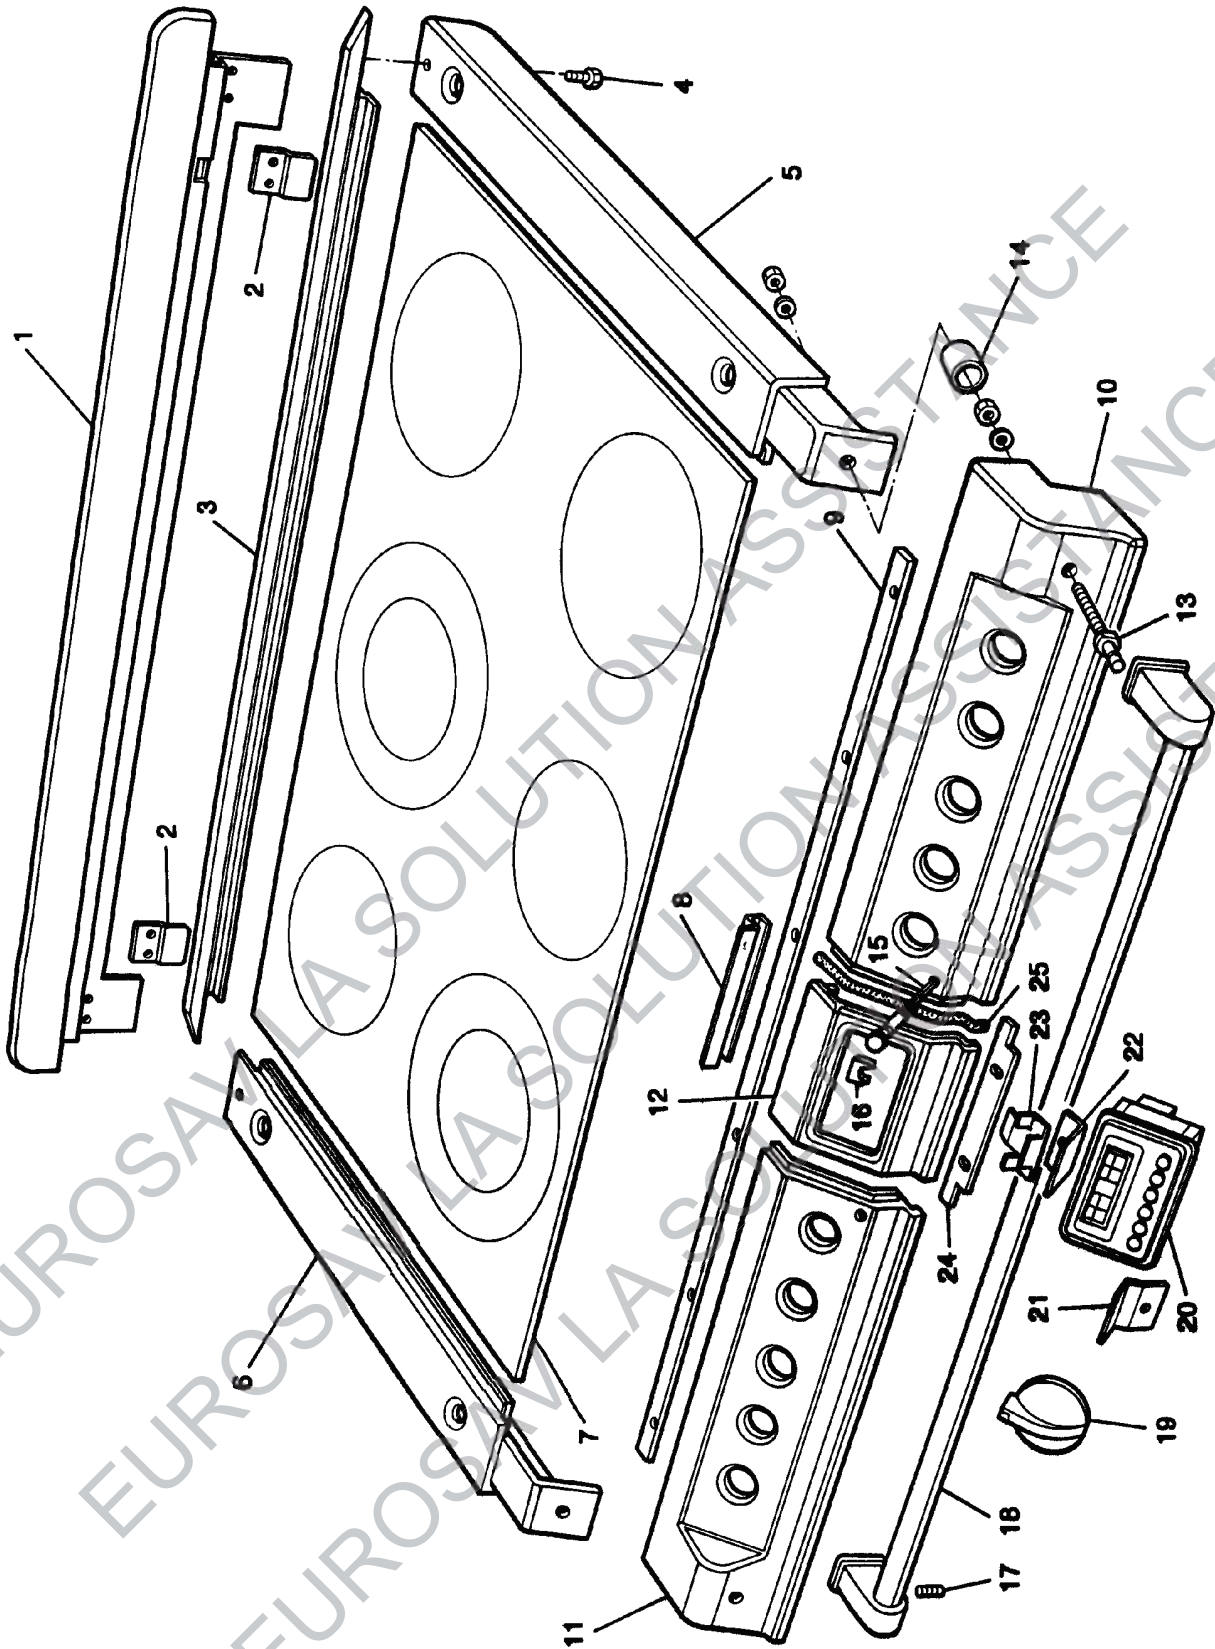

## ***SPARE PARTS MANUAL***

**LPRT 513156**

**DATE: OCTOBER 2003**

AGA SIX-FOUR SERIES - DC6 (CERAMIC HOB)  
FRONT PLATE AND DOORS

AGA SIX-FOUR SERIES - DC6 (CERAMIC HOB)  
ACCESSORIES/FURNITURE

AGA SIX-FOUR SERIES - DC6 (CERAMIC HOB)  
INSULATION

AGA SIX-FOUR SERIES - DC6 (CERAMIC HOB)  
 HOB CHASSIS ASSEMBLY

AGA SIX-FOUR SERIES - DC6 (CERAMIC HOB) - UP TO M09-050  
 SPLASHBACK, CERAMIC HOTPLATE, FACIAS & HOB FRAME

LH Fascia - front

32 31 28 29 30

RH Fascia - front

**AGA SIX-FOUR SERIES - DC6 (CERAMIC HOB) FROM M09-050  
 SPLASHBACK, CERAMIC HOTPLATE, FACIAS AND HOB  
 FRAME**

AGA SIX-FOUR SERIES - DC6 (CERAMIC HOB)  
 TOP, BOTTOM, FAN AND GRILL ASSEMBLIES

AGA SIX-FOUR SERIES - DC6 (CERAMIC HOB)  
CHASSIS FRAME ASSEMBLY