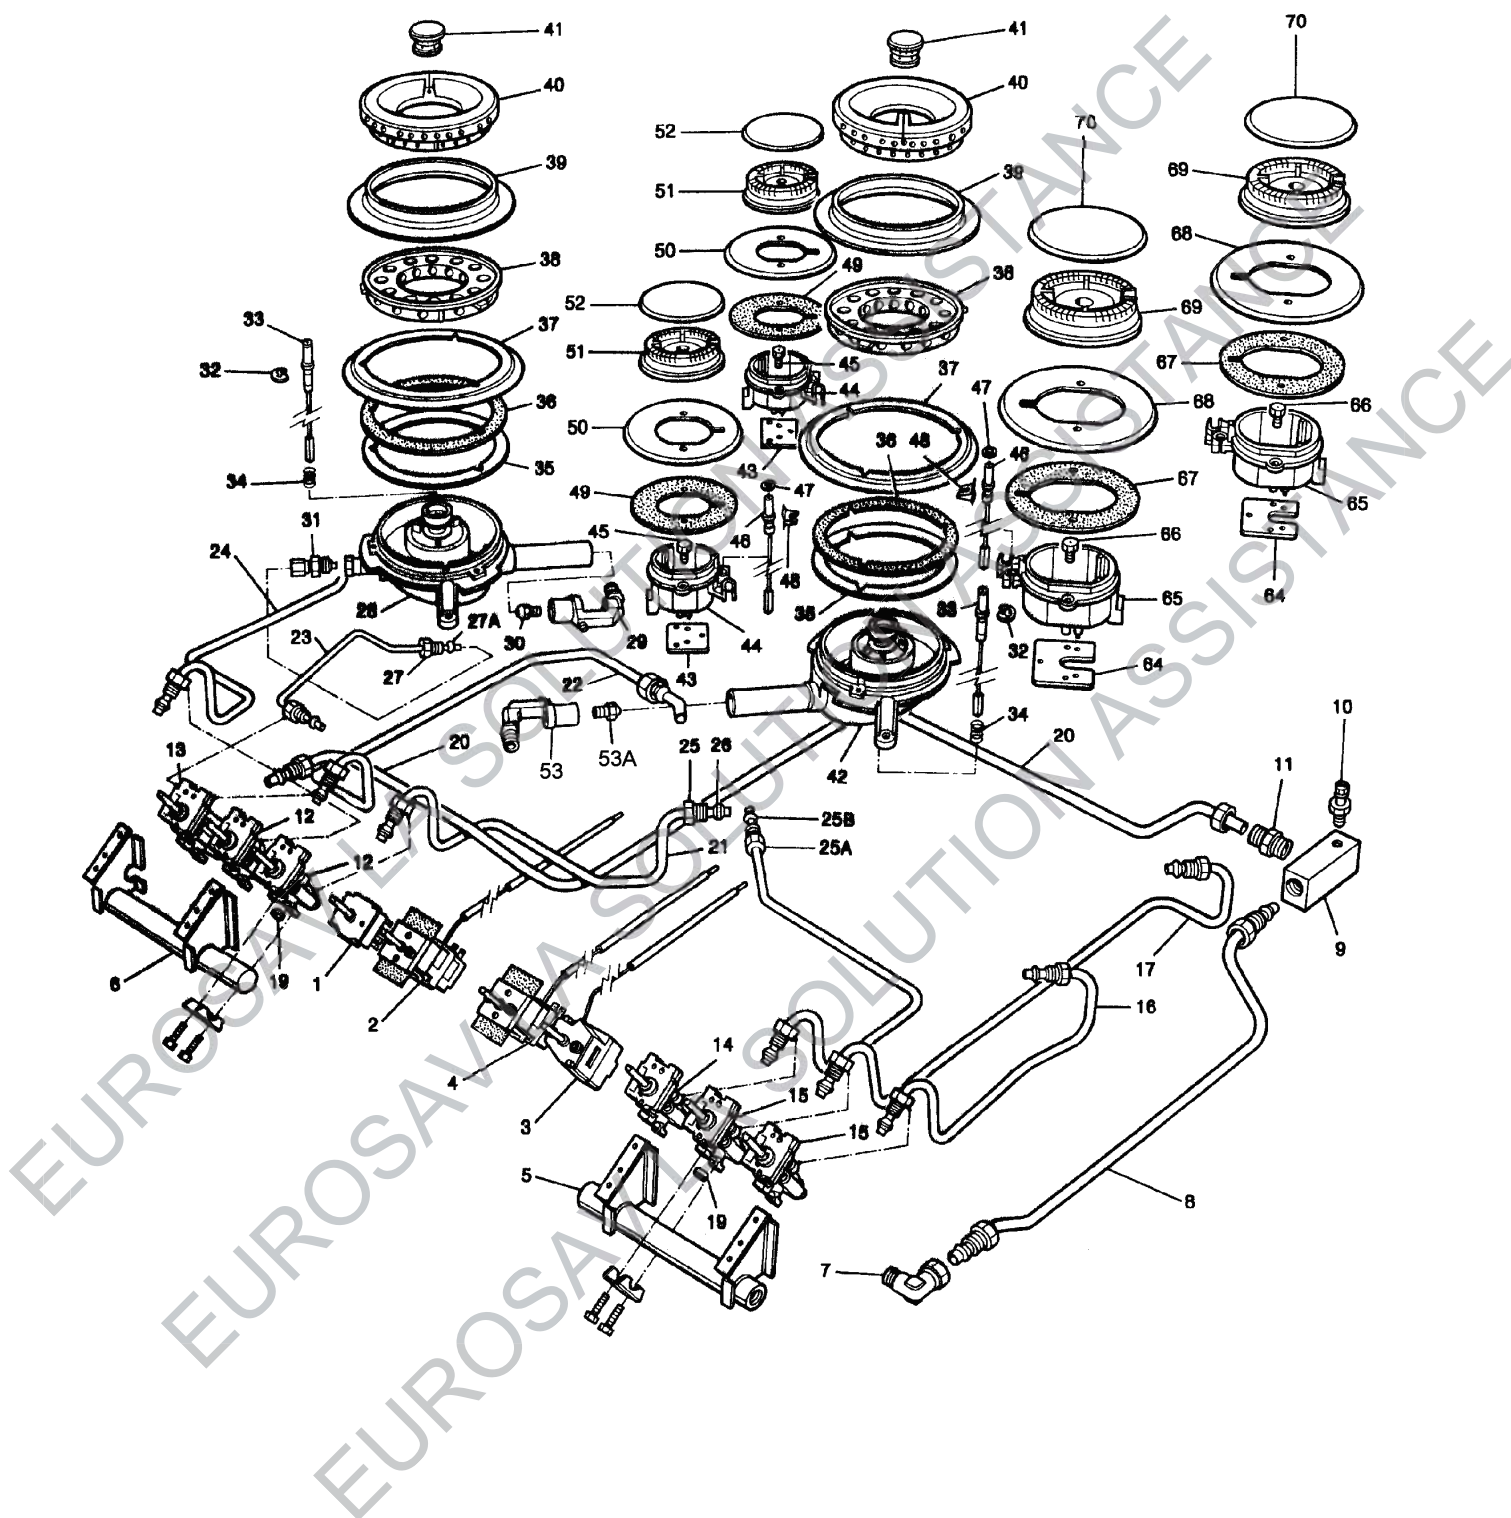

AGA SIX-FOUR SERIES - DC6

SPARE PARTS MANUAL

AGA SIX-FOUR SERIES - DC6
FRONT PLATE AND DOORS

AGA SIX-FOUR SERIES - DC6
ACCESSORIES/FURNITURE

AGA SIX-FOUR SERIES - DC6
INSULATION

AGA SIX-FOUR SERIES - DC6 (UP TO M02-125)
HOTPLATE AND BURNER PARTS

AGA SIX-FOUR SERIES - DC6 (FROM M02-125)
HOTPLATE AND BURNER PARTS

AGA SIX-FOUR SERIES - DC6 (UP TO M02-125)
TOP PLATE AND HOTPLATE FRAME

AGA SIX-FOUR SERIES - DC6 (FROM M02-125)
TOP PLATE AND HOTPLATE FRAME

AGA SIX-FOUR SERIES - DC6
 TOP, BOTTOM, FAN AND GRILL ASSEMBLIES

AGA SIX-FOUR SERIES - DC6
CHASSIS FRAME ASSEMBLY