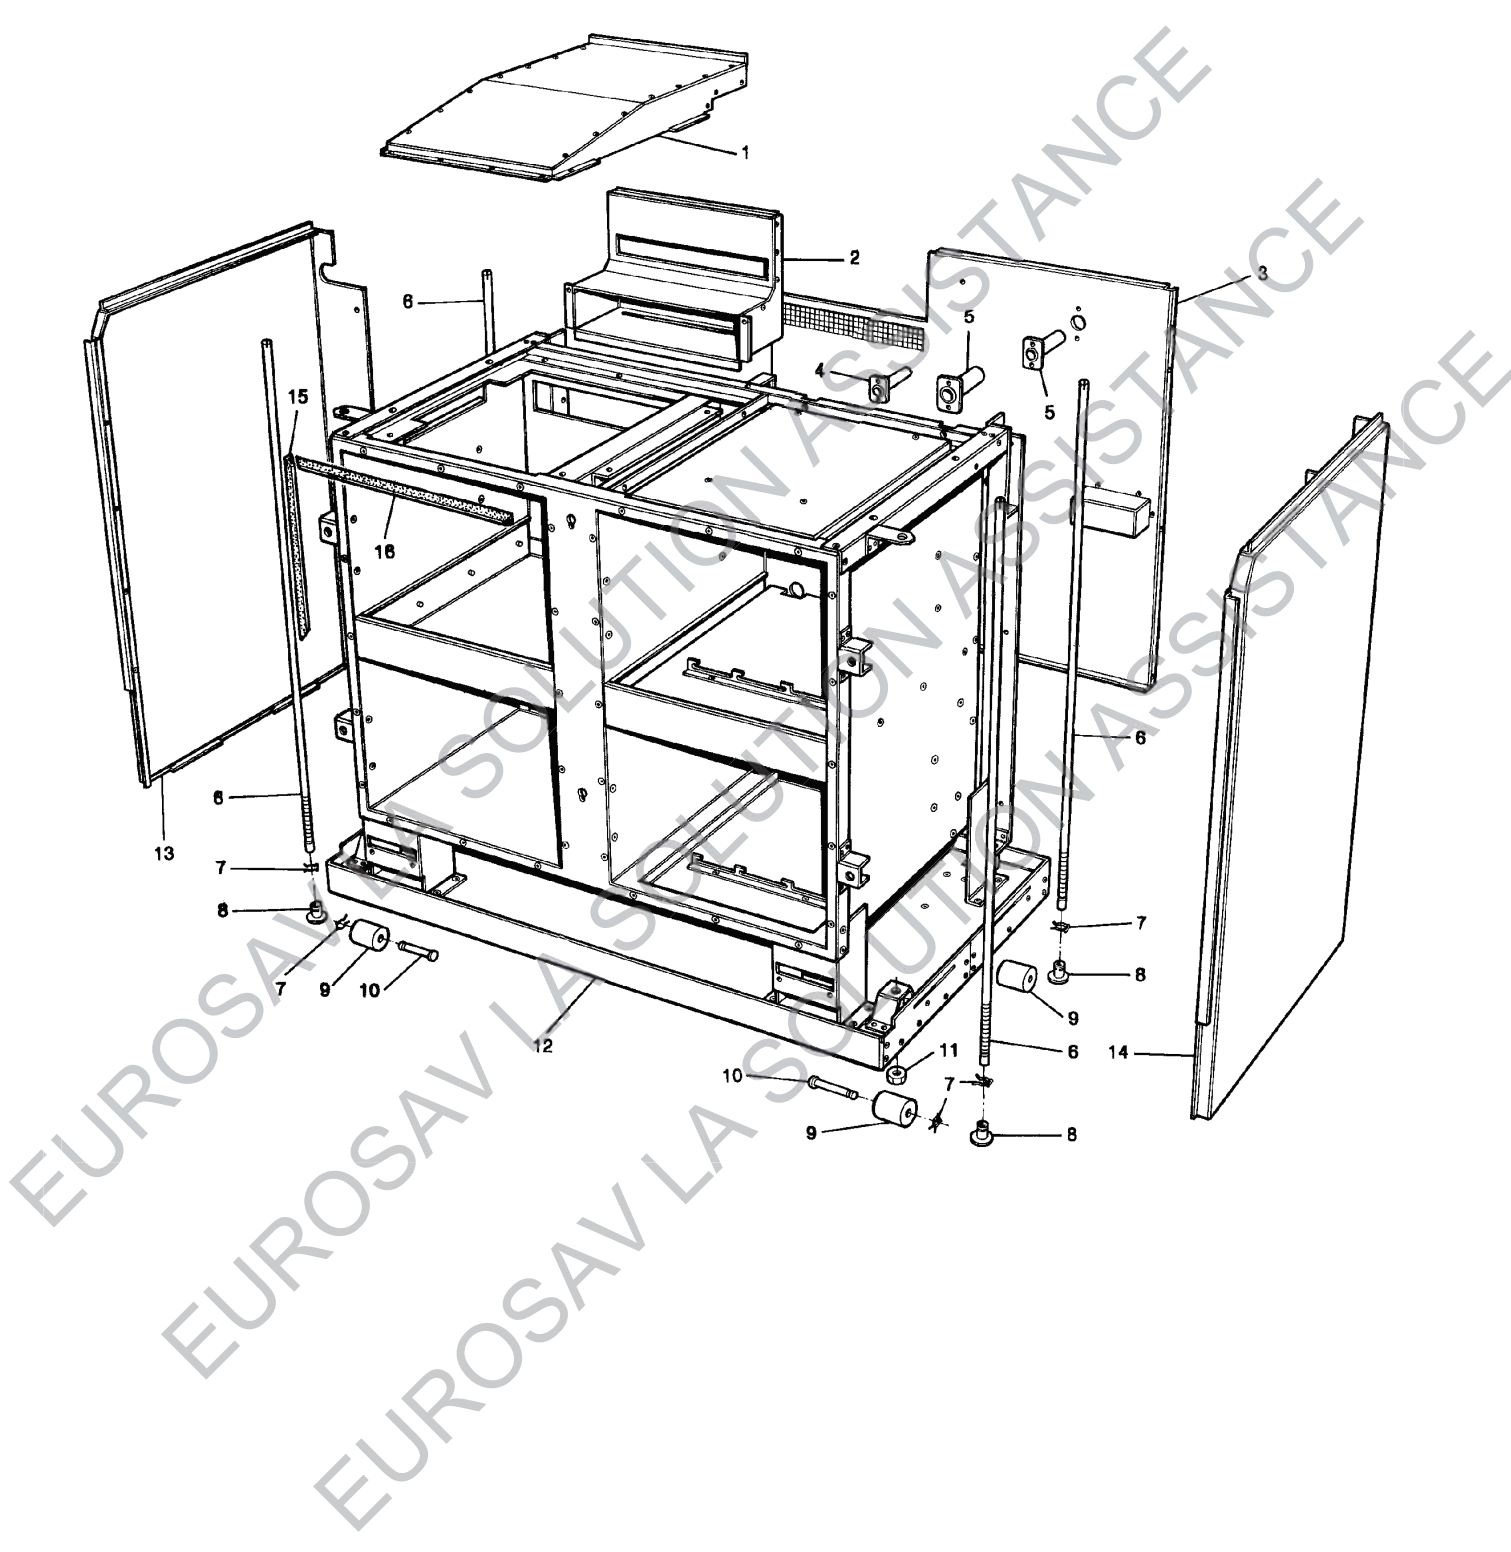

AGA SIX-FOUR SERIES - DC6

SPARE PARTS MANUAL

AGA SIX-FOUR SERIES - DC6
FRONT PLATE AND DOORS

AGA SIX-FOUR SERIES - DC6
ACCESSORIES/FURNITURE

AGA SIX-FOUR SERIES - DC6
INSULATION

AGA SIX-FOUR SERIES - DC6 (UP TO M02-125)
HOTPLATE AND BURNER PARTS

AGA SIX-FOUR SERIES - DC6 (FROM M02-125)
HOTPLATE AND BURNER PARTS

AGA SIX-FOUR SERIES - DC6 (UP TO M02-125)
TOP PLATE AND HOTPLATE FRAME

AGA SIX-FOUR SERIES - DC6 (FROM M02-125)
TOP PLATE AND HOTPLATE FRAME

AGA SIX-FOUR SERIES - DC6
 TOP, BOTTOM, FAN AND GRILL ASSEMBLIES

AGA SIX-FOUR SERIES - DC6
CHASSIS FRAME ASSEMBLY