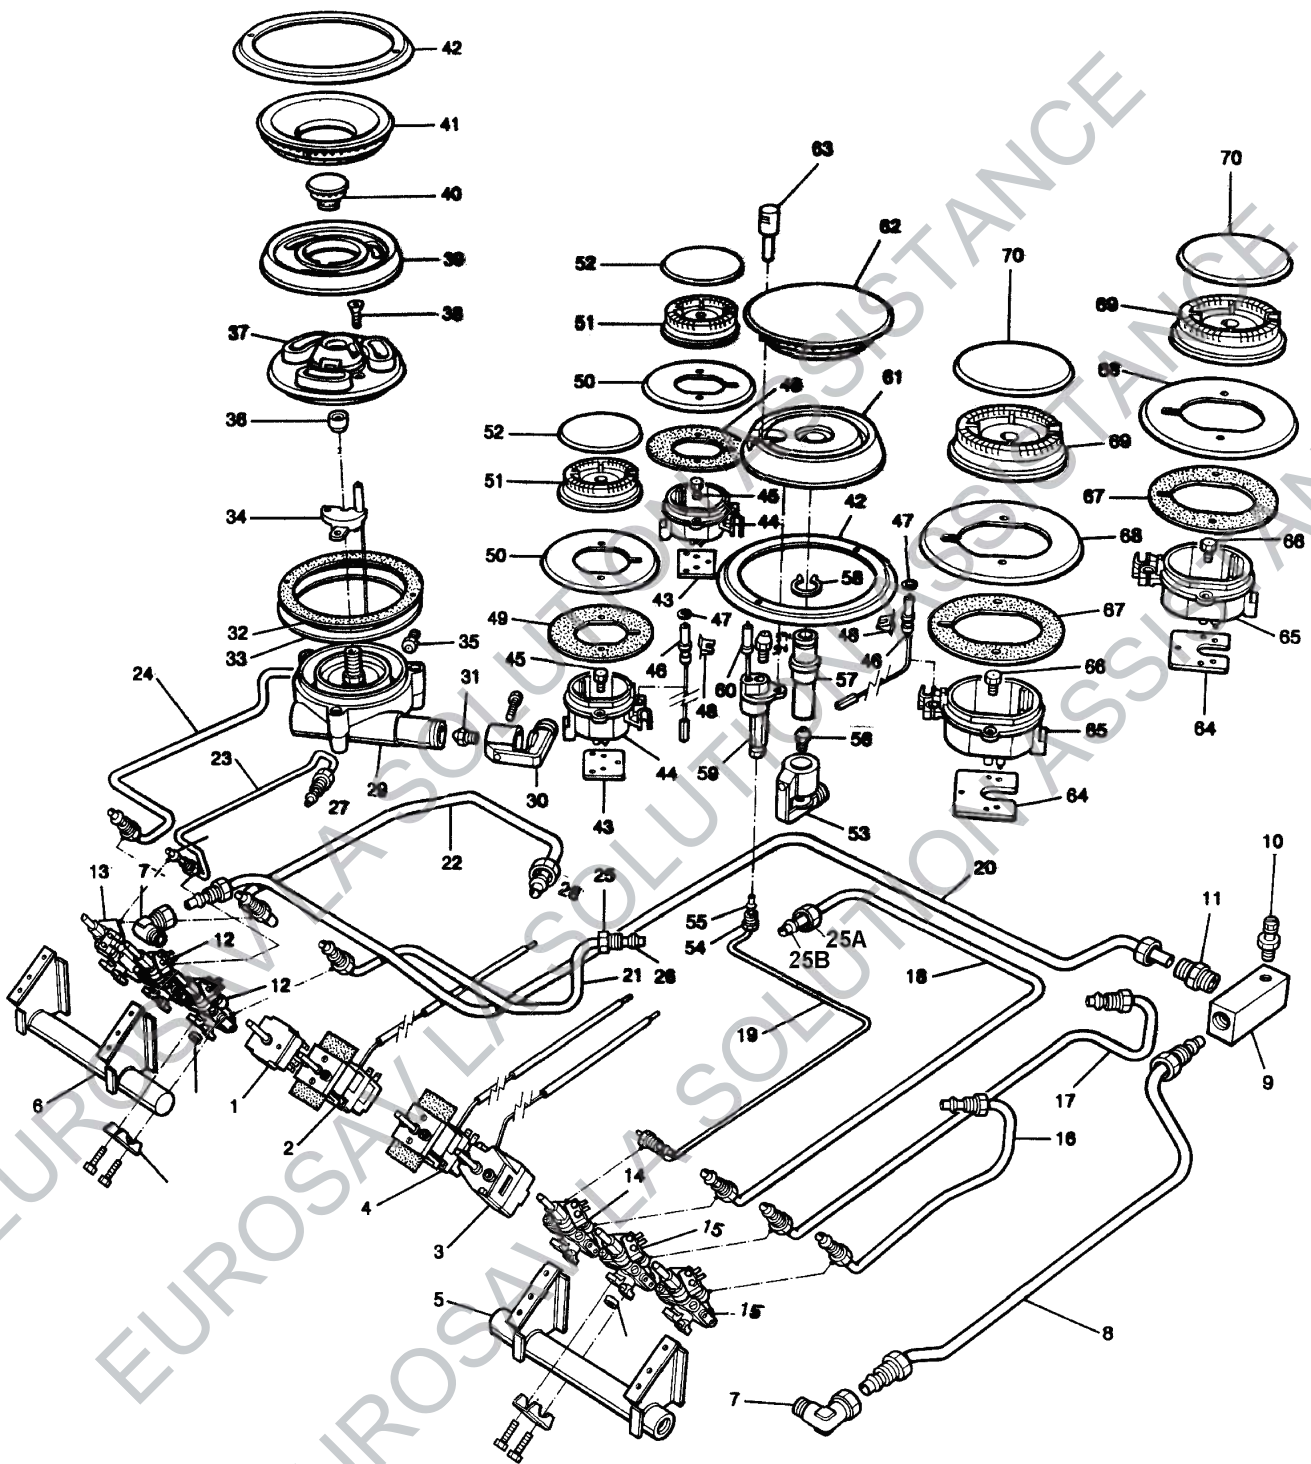

AGA SIX-FOUR SERIES - DC6

SPARE PARTS MANUAL

AGA SIX-FOUR SERIES - DC6
FRONT PLATE AND DOORS

AGA SIX-FOUR SERIES - DC6
ACCESSORIES/FURNITURE

AGA SIX-FOUR SERIES - DC6
INSULATION

AGA SIX-FOUR SERIES - DC6 (UP TO M02-125)
HOTPLATE AND BURNER PARTS

AGA SIX-FOUR SERIES - DC6 (FROM M02-125)
HOTPLATE AND BURNER PARTS

AGA SIX-FOUR SERIES - DC6 (UP TO M02-125)
TOP PLATE AND HOTPLATE FRAME

AGA SIX-FOUR SERIES - DC6 (FROM M02-125)
TOP PLATE AND HOTPLATE FRAME

AGA SIX-FOUR SERIES - DC6
 TOP, BOTTOM, FAN AND GRILL ASSEMBLIES

AGA SIX-FOUR SERIES - DC6
CHASSIS FRAME ASSEMBLY