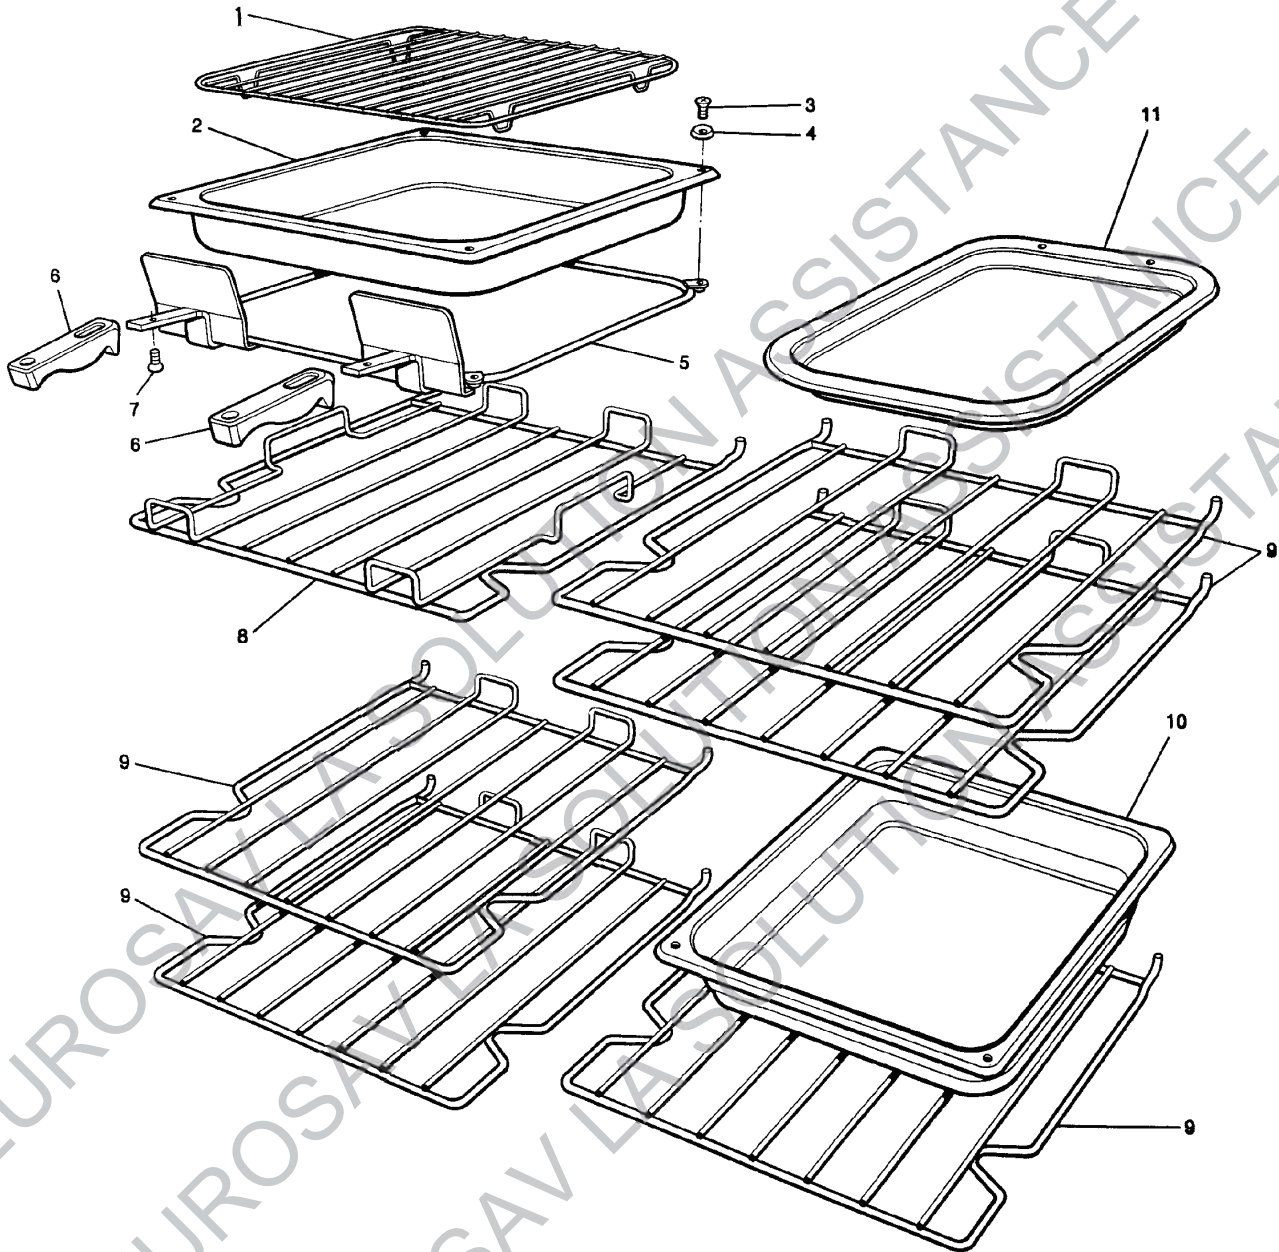

**AGA SIX-FOUR
SERIES - DC6
(WITH FFD'S)**

***SPARE PARTS
MANUAL***

AGA SIX-FOUR SERIES - DC6 (WITH FFD'S)
FRONT PLATE AND DOORS

AGA SIX-FOUR SERIES - DC6 (WITH FFD'S)
ACCESSORIES/FURNITURE

AGA SIX-FOUR SERIES - DC6 (WITH FFD'S)
INSULATION

AGA SIX-FOUR SERIES - DC6 (WITH FFD'S)
 (FROM NP04-019) HOTPLATE AND BURNER PARTS

AGA SIX-FOUR SERIES - DC6 (WITH FFD'S) (FROM NP04-019)
 TOP PLATE AND HOTPLATE FRAME

AGA SIX-FOUR SERIES - DC6 (WITH FFD'S)
TOP, BOTTOM, FAN AND GRILL ASSEMBLIES