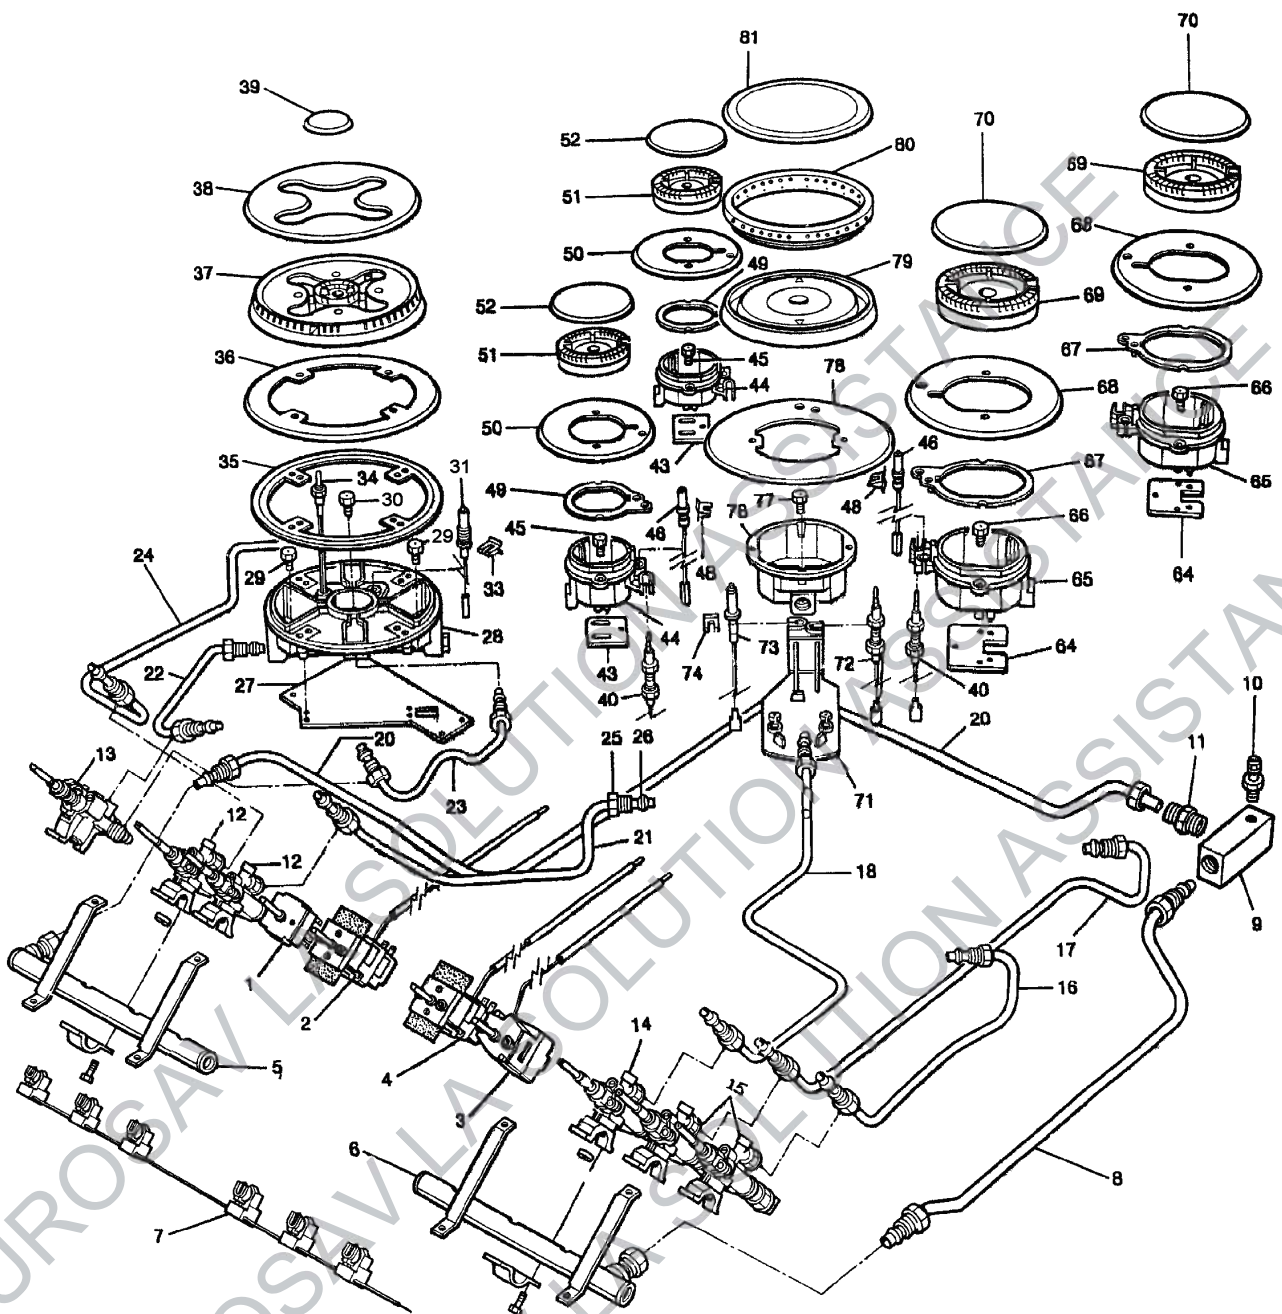

**AGA SIX-FOUR
SERIES - DC6
(WITH FFD'S)**

***SPARE PARTS
MANUAL***

AGA SIX-FOUR SERIES - DC6 (WITH FFD'S)
FRONT PLATE AND DOORS

AGA SIX-FOUR SERIES - DC6 (WITH FFD'S)
ACCESSORIES/FURNITURE

AGA SIX-FOUR SERIES - DC6 (WITH FFD'S)
INSULATION

AGA SIX-FOUR SERIES - DC6 (WITH FFD'S)
 (FROM NP04-019) HOTPLATE AND BURNER PARTS

AGA SIX-FOUR SERIES - DC6 (WITH FFD'S) (FROM NP04-019)
 TOP PLATE AND HOTPLATE FRAME

AGA SIX-FOUR SERIES - DC6 (WITH FFD'S)
TOP, BOTTOM, FAN AND GRILL ASSEMBLIES

AGA SIX-FOUR SERIES - DC6 (WITH FFD'S)
CHASSIS FRAME ASSEMBLY