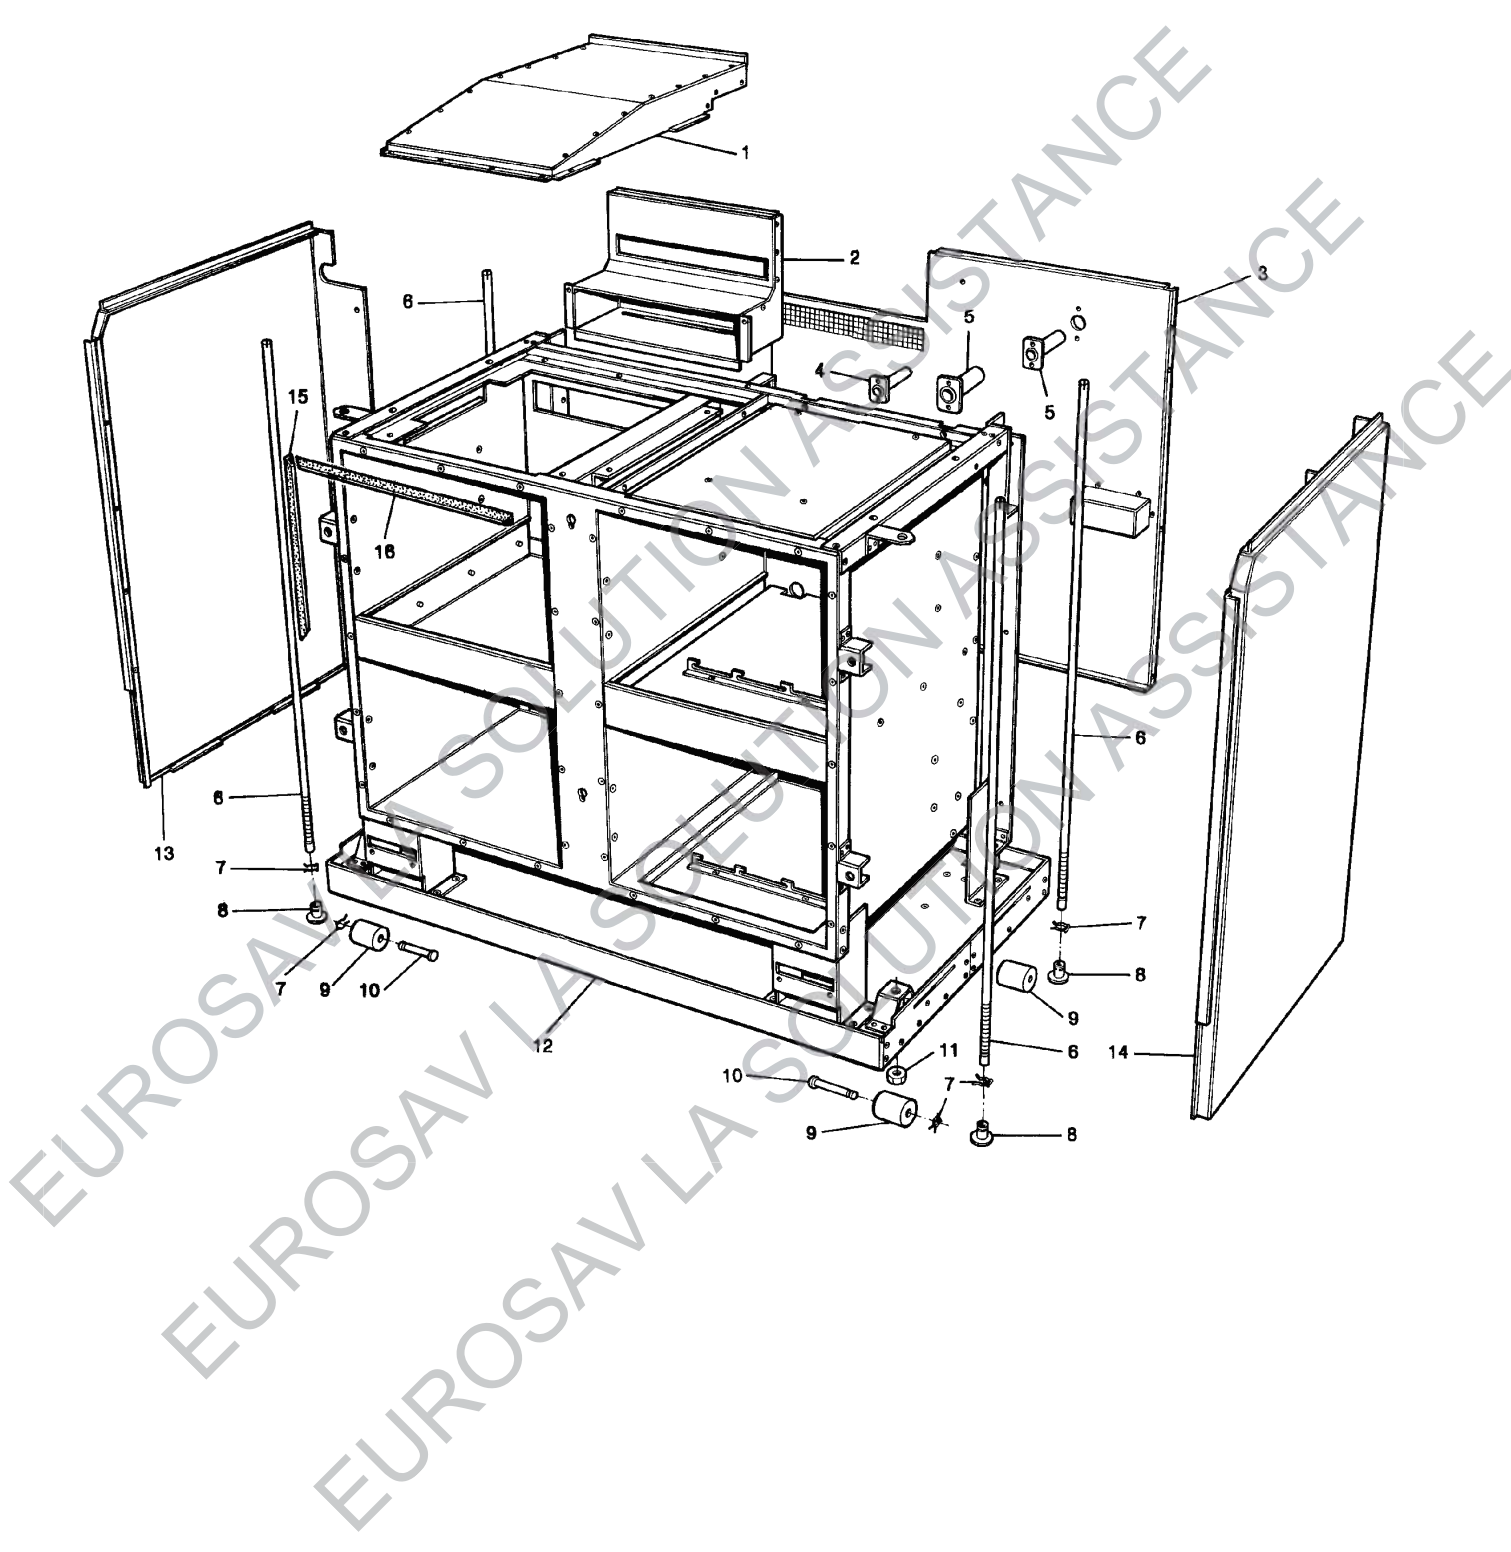

**AGA SIX-FOUR
SERIES - DC6
(WITH FFD'S)**

***SPARE PARTS
MANUAL***

AGA SIX-FOUR SERIES - DC6 (WITH FFD'S)
FRONT PLATE AND DOORS

AGA SIX-FOUR SERIES - DC6 (WITH FFD'S)
ACCESSORIES/FURNITURE

AGA SIX-FOUR SERIES - DC6 (WITH FFD'S)
INSULATION

AGA SIX-FOUR SERIES - DC6 (WITH FFD'S)
 (FROM NP04-019) HOTPLATE AND BURNER PARTS

AGA SIX-FOUR SERIES - DC6 (WITH FFD'S) (FROM NP04-019)
 TOP PLATE AND HOTPLATE FRAME

AGA SIX-FOUR SERIES - DC6 (WITH FFD'S)
TOP, BOTTOM, FAN AND GRILL ASSEMBLIES

AGA SIX-FOUR SERIES - DC6 (WITH FFD'S)
CHASSIS FRAME ASSEMBLY