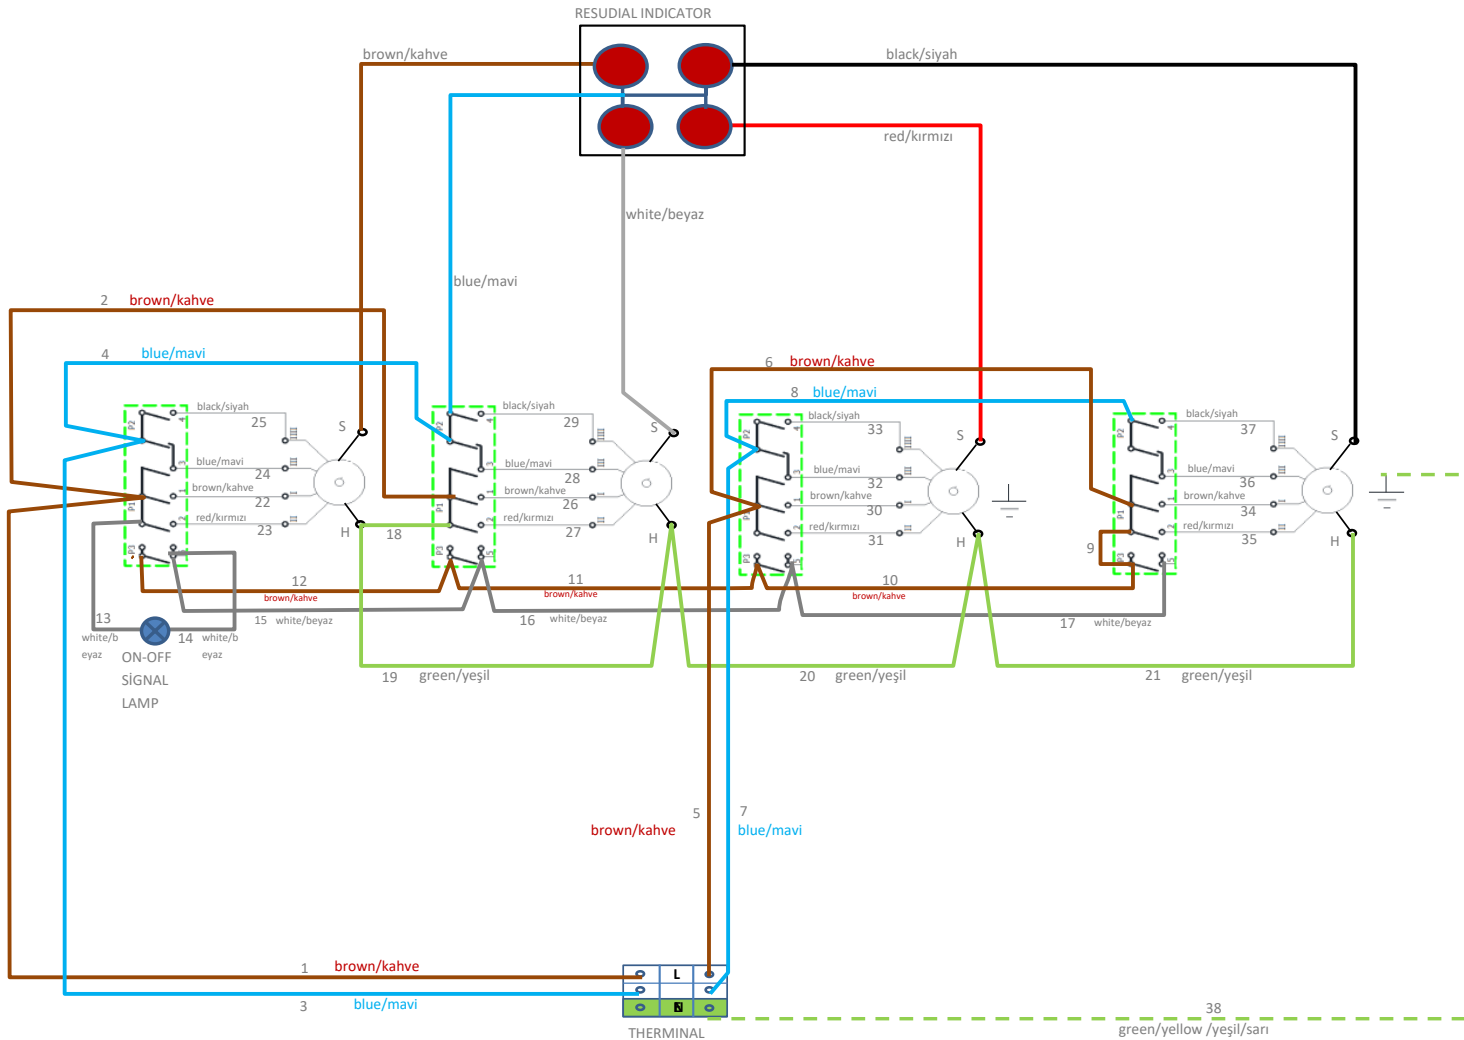

# PLAQUE

**60X60 & 50X60  
GRADUAL  
CERAN (0+6)  
FUNCTION  
RADIANT**