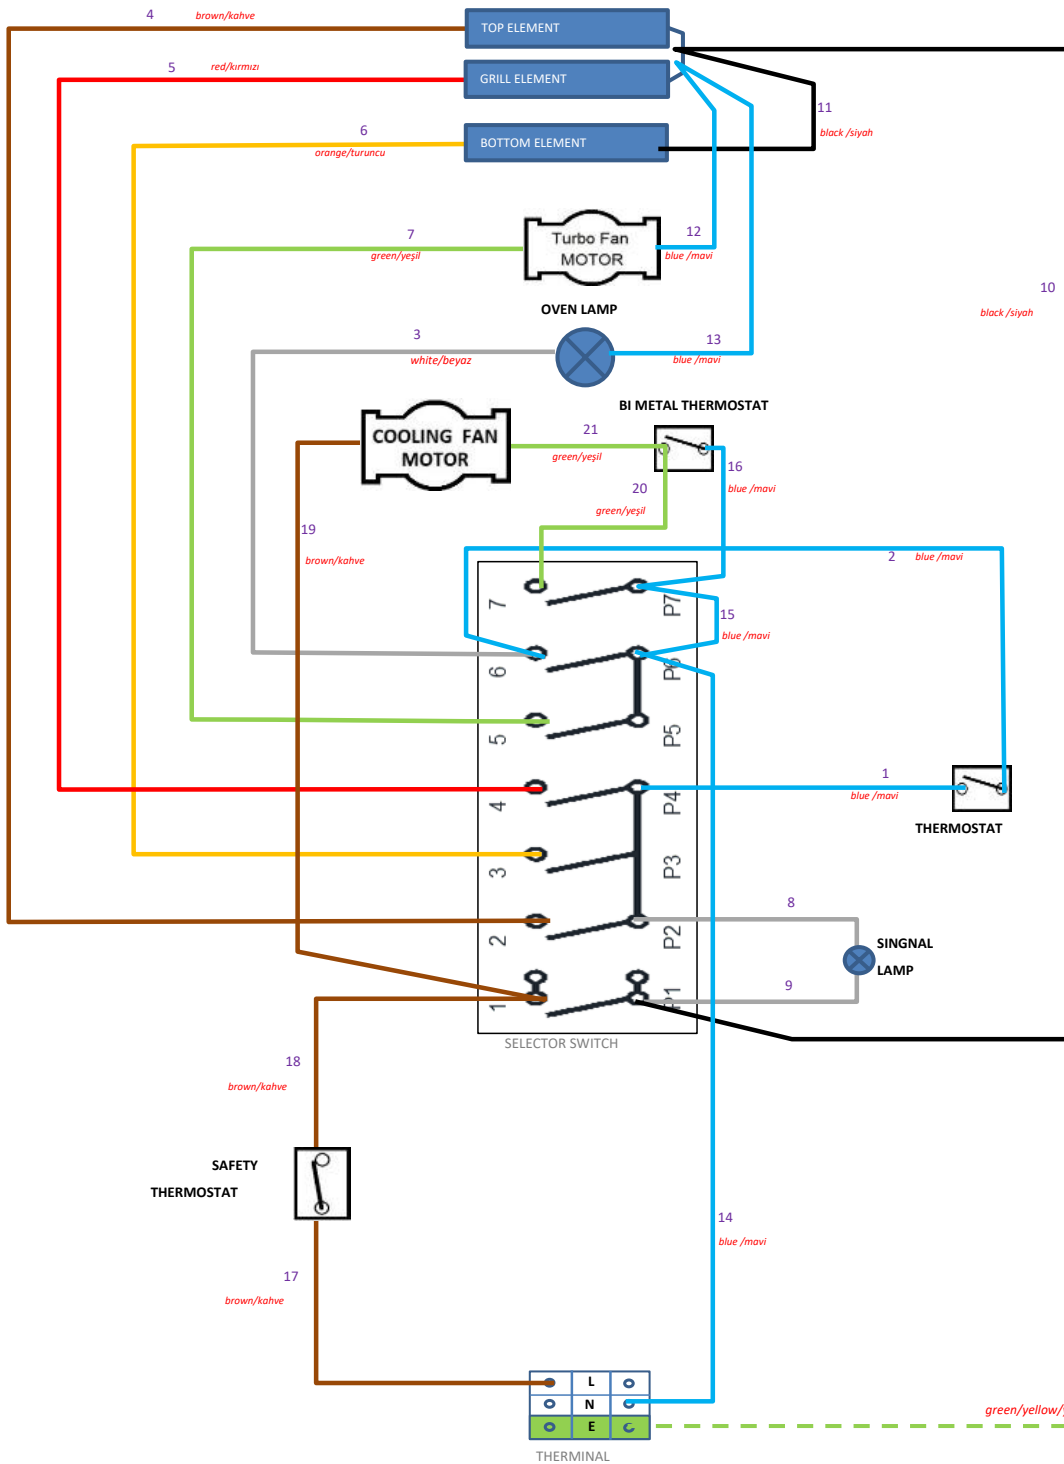

# FOUR

0+6 EGO 2015

EGO	P1	P2	P3	P4	P5	P6	P7
0							
1	X	X	X		X	X	X
2	X	X	X			X	X
3	X	X				X	X
4	X		X			X	X
5	X			X		X	X
6	X			X	X	X	X

# PLAQUE

**60X60 & 50X60  
GRADUAL  
CERAN (0+6)  
FUNCTION  
RADIANT**