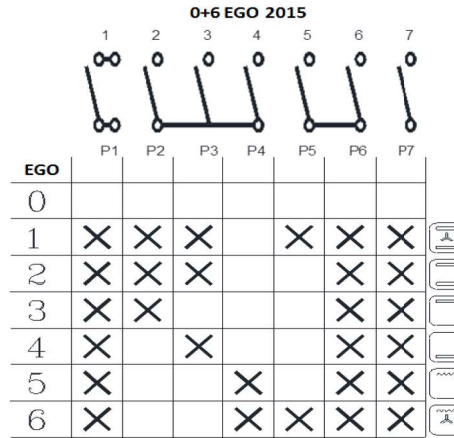

FOUR

**SIZE : 60X60 OVEN
0+6 FUNCTION
SAFETY**

PLAQUE

**60X60 & 50X60
GRADUAL CERAN
(0+6) FUNCTION
RADIANT**