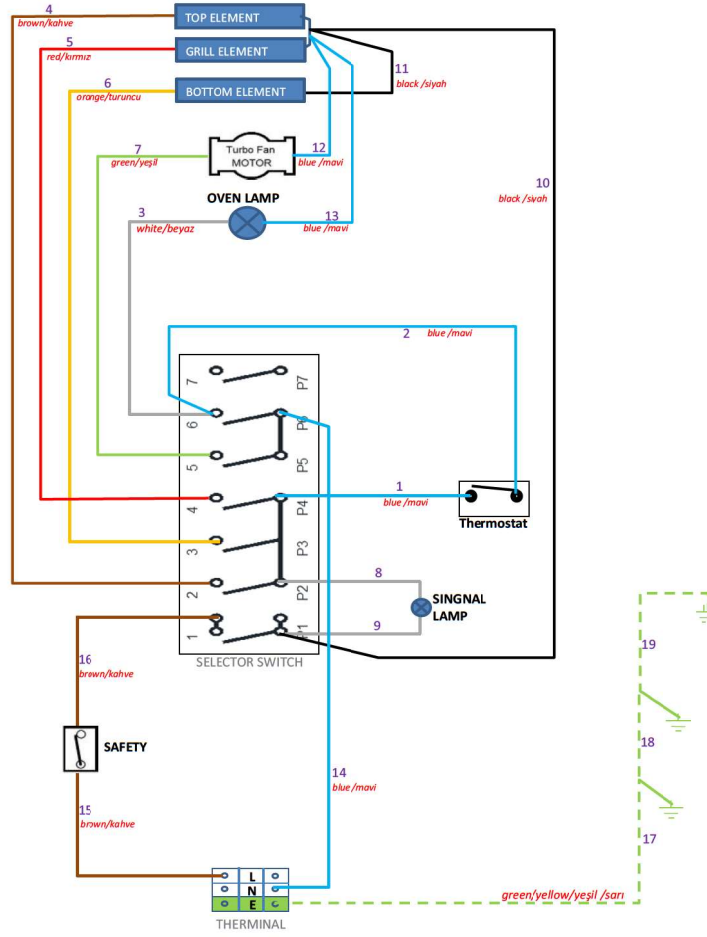

FOUR

**SIZE : 60X60 OVEN
0+6 FUNCTION
SAFETY**

PLAQUE

**60X60 & 50X60
GRADUAL CERAN
(0+6) FUNCTION
RADIANT**