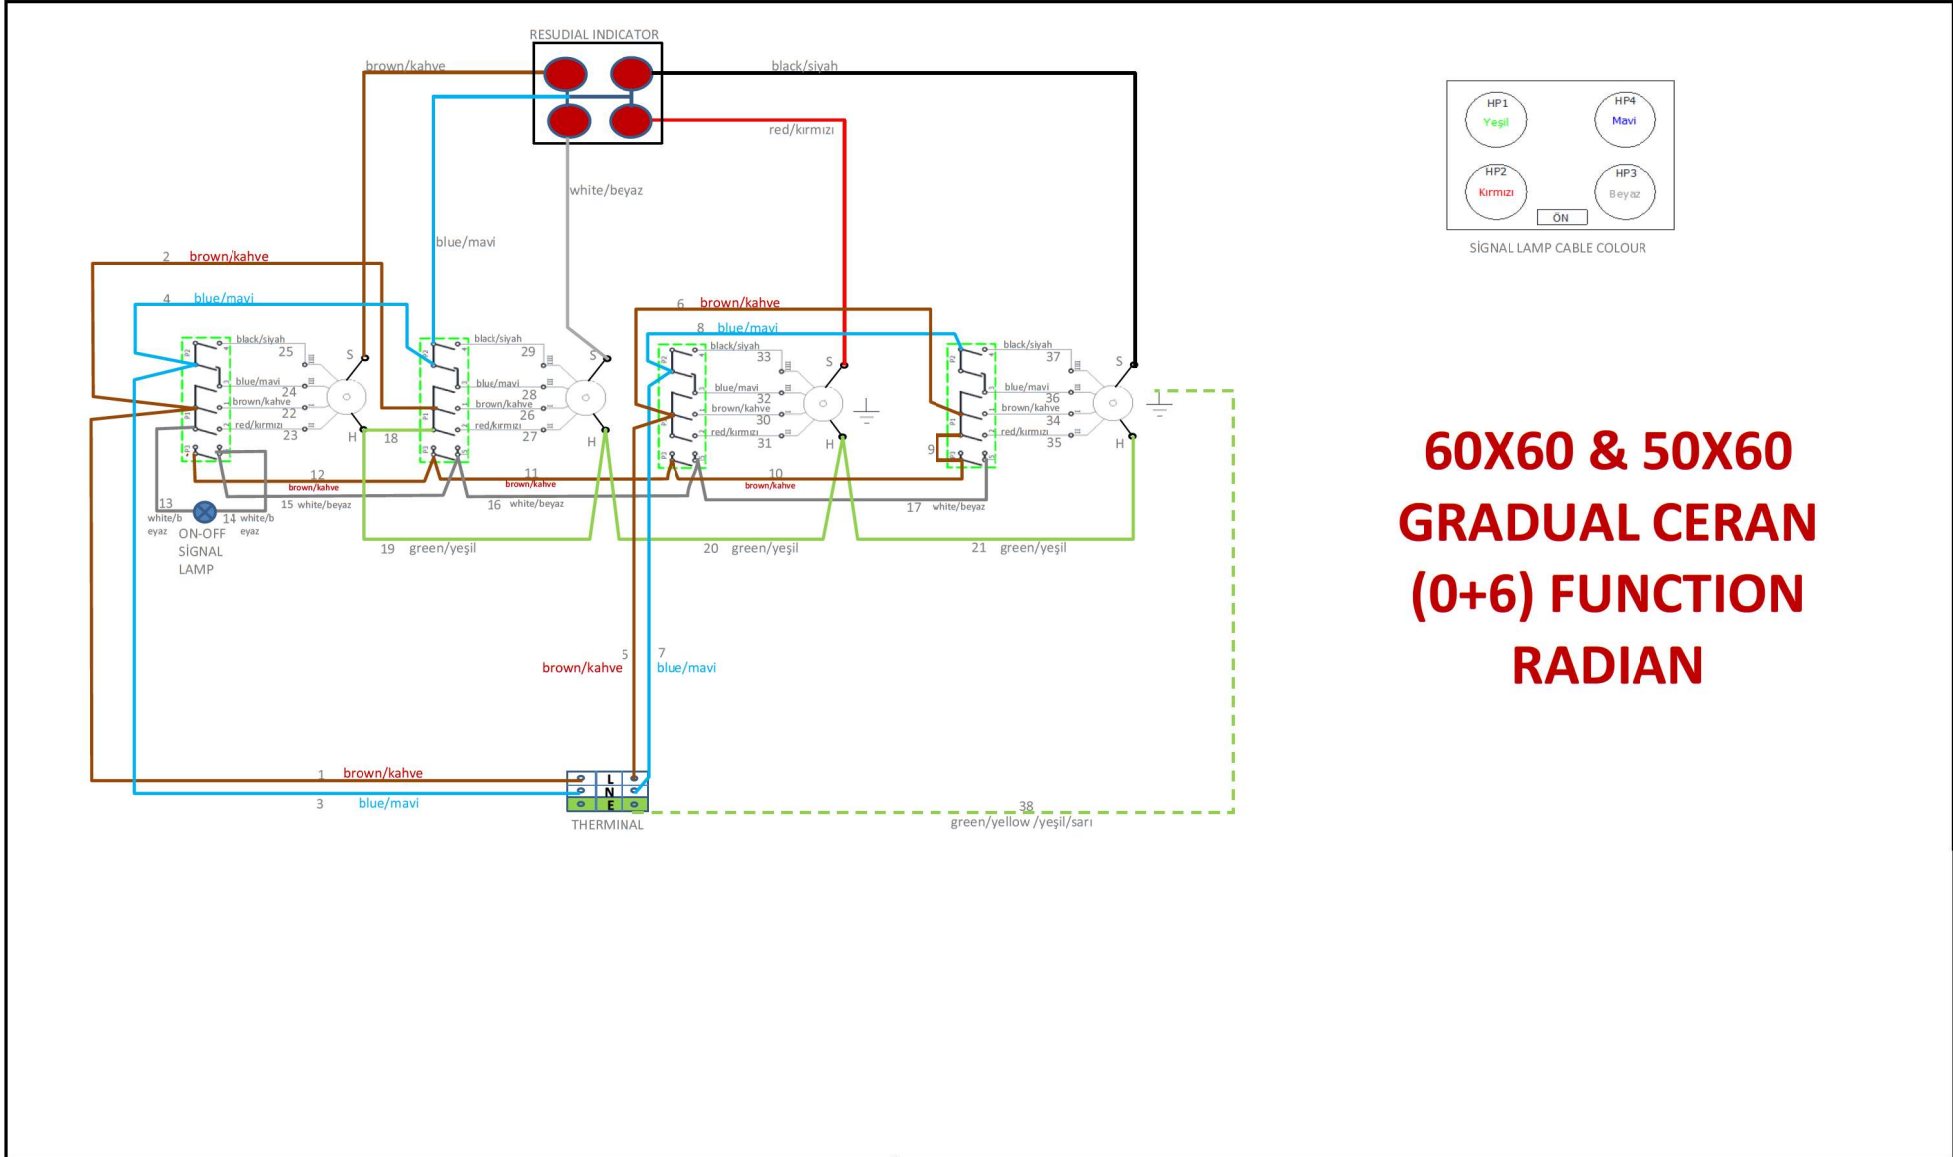

FOUR

**SIZE : 60X60 OVEN
0+6 FUNCTION
SAFETY**

PLAQUE

**60X60 & 50X60
GRADUAL CERAN
(0+6) FUNCTION
RADIANT**