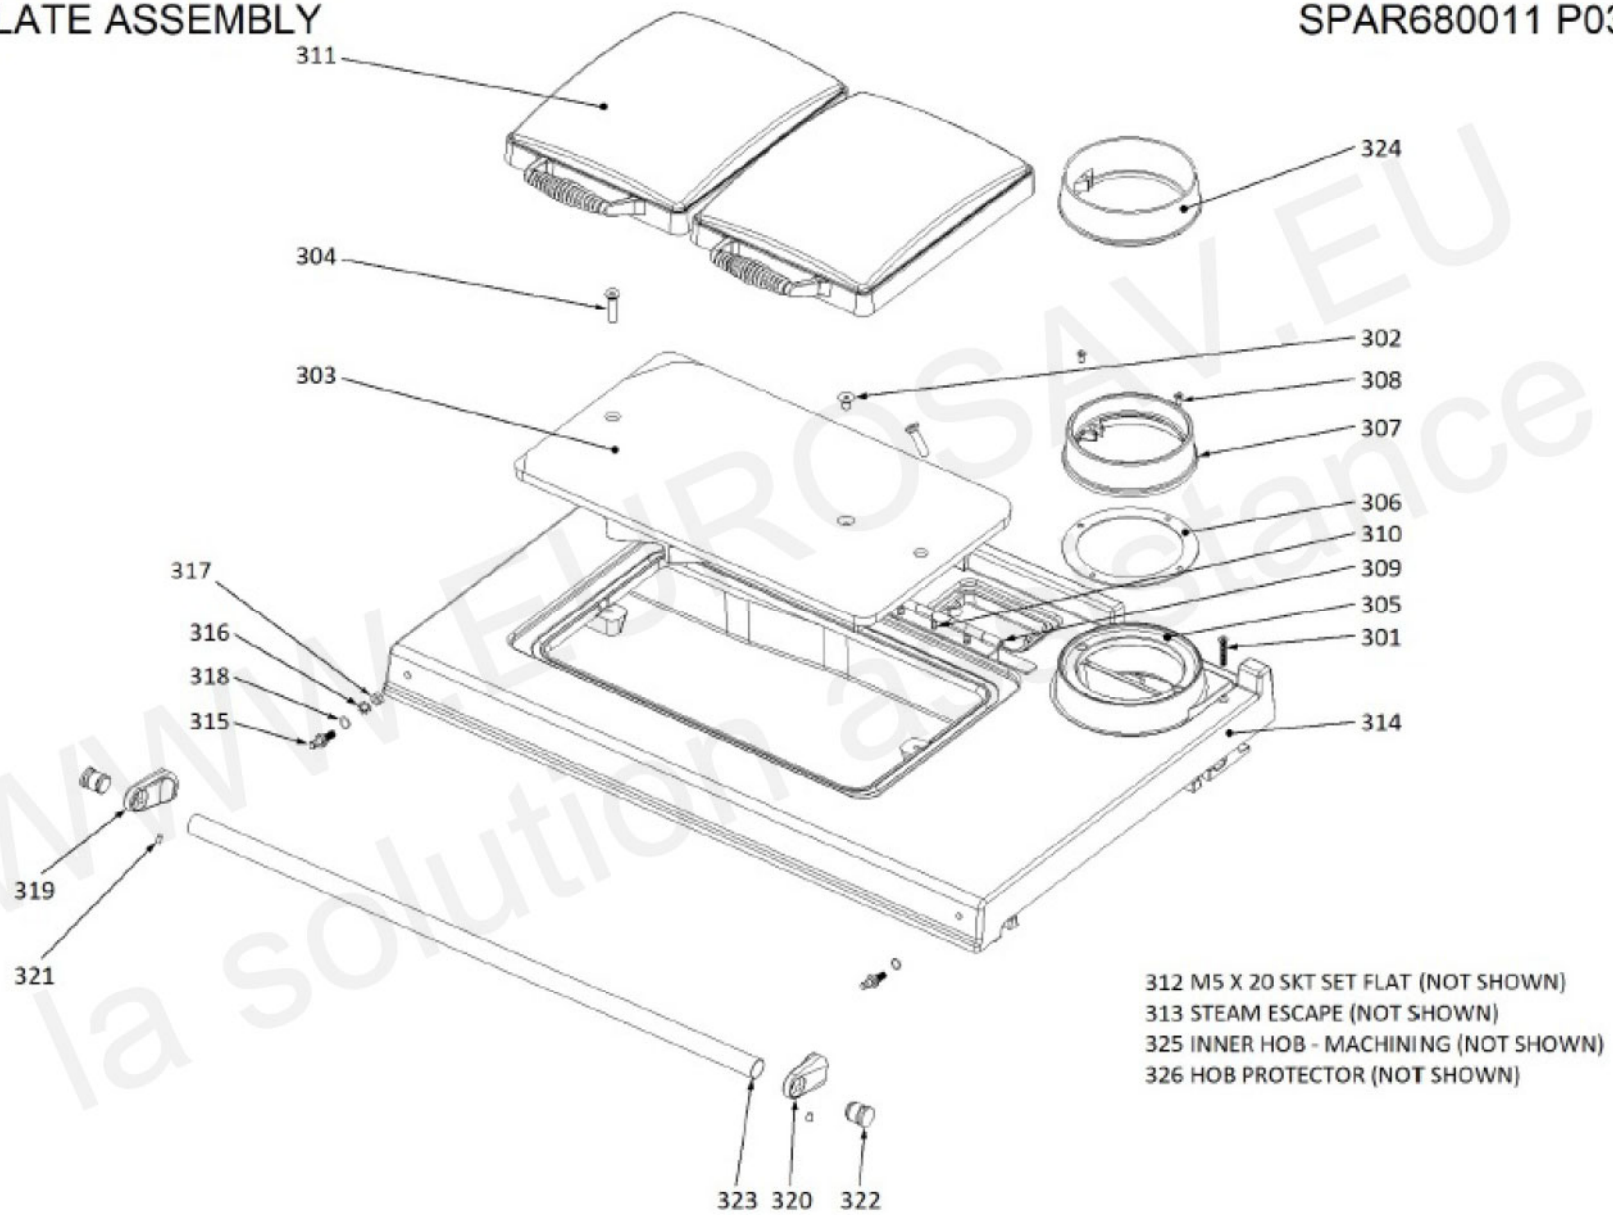

# TOP PLATE ASSEMBLY

SPAR680011 P03

- 312 M5 X 20 SKT SET FLAT (NOT SHOWN)
- 313 STEAM ESCAPE (NOT SHOWN)
- 325 INNER HOB - MACHINING (NOT SHOWN)
- 326 HOB PROTECTOR (NOT SHOWN)