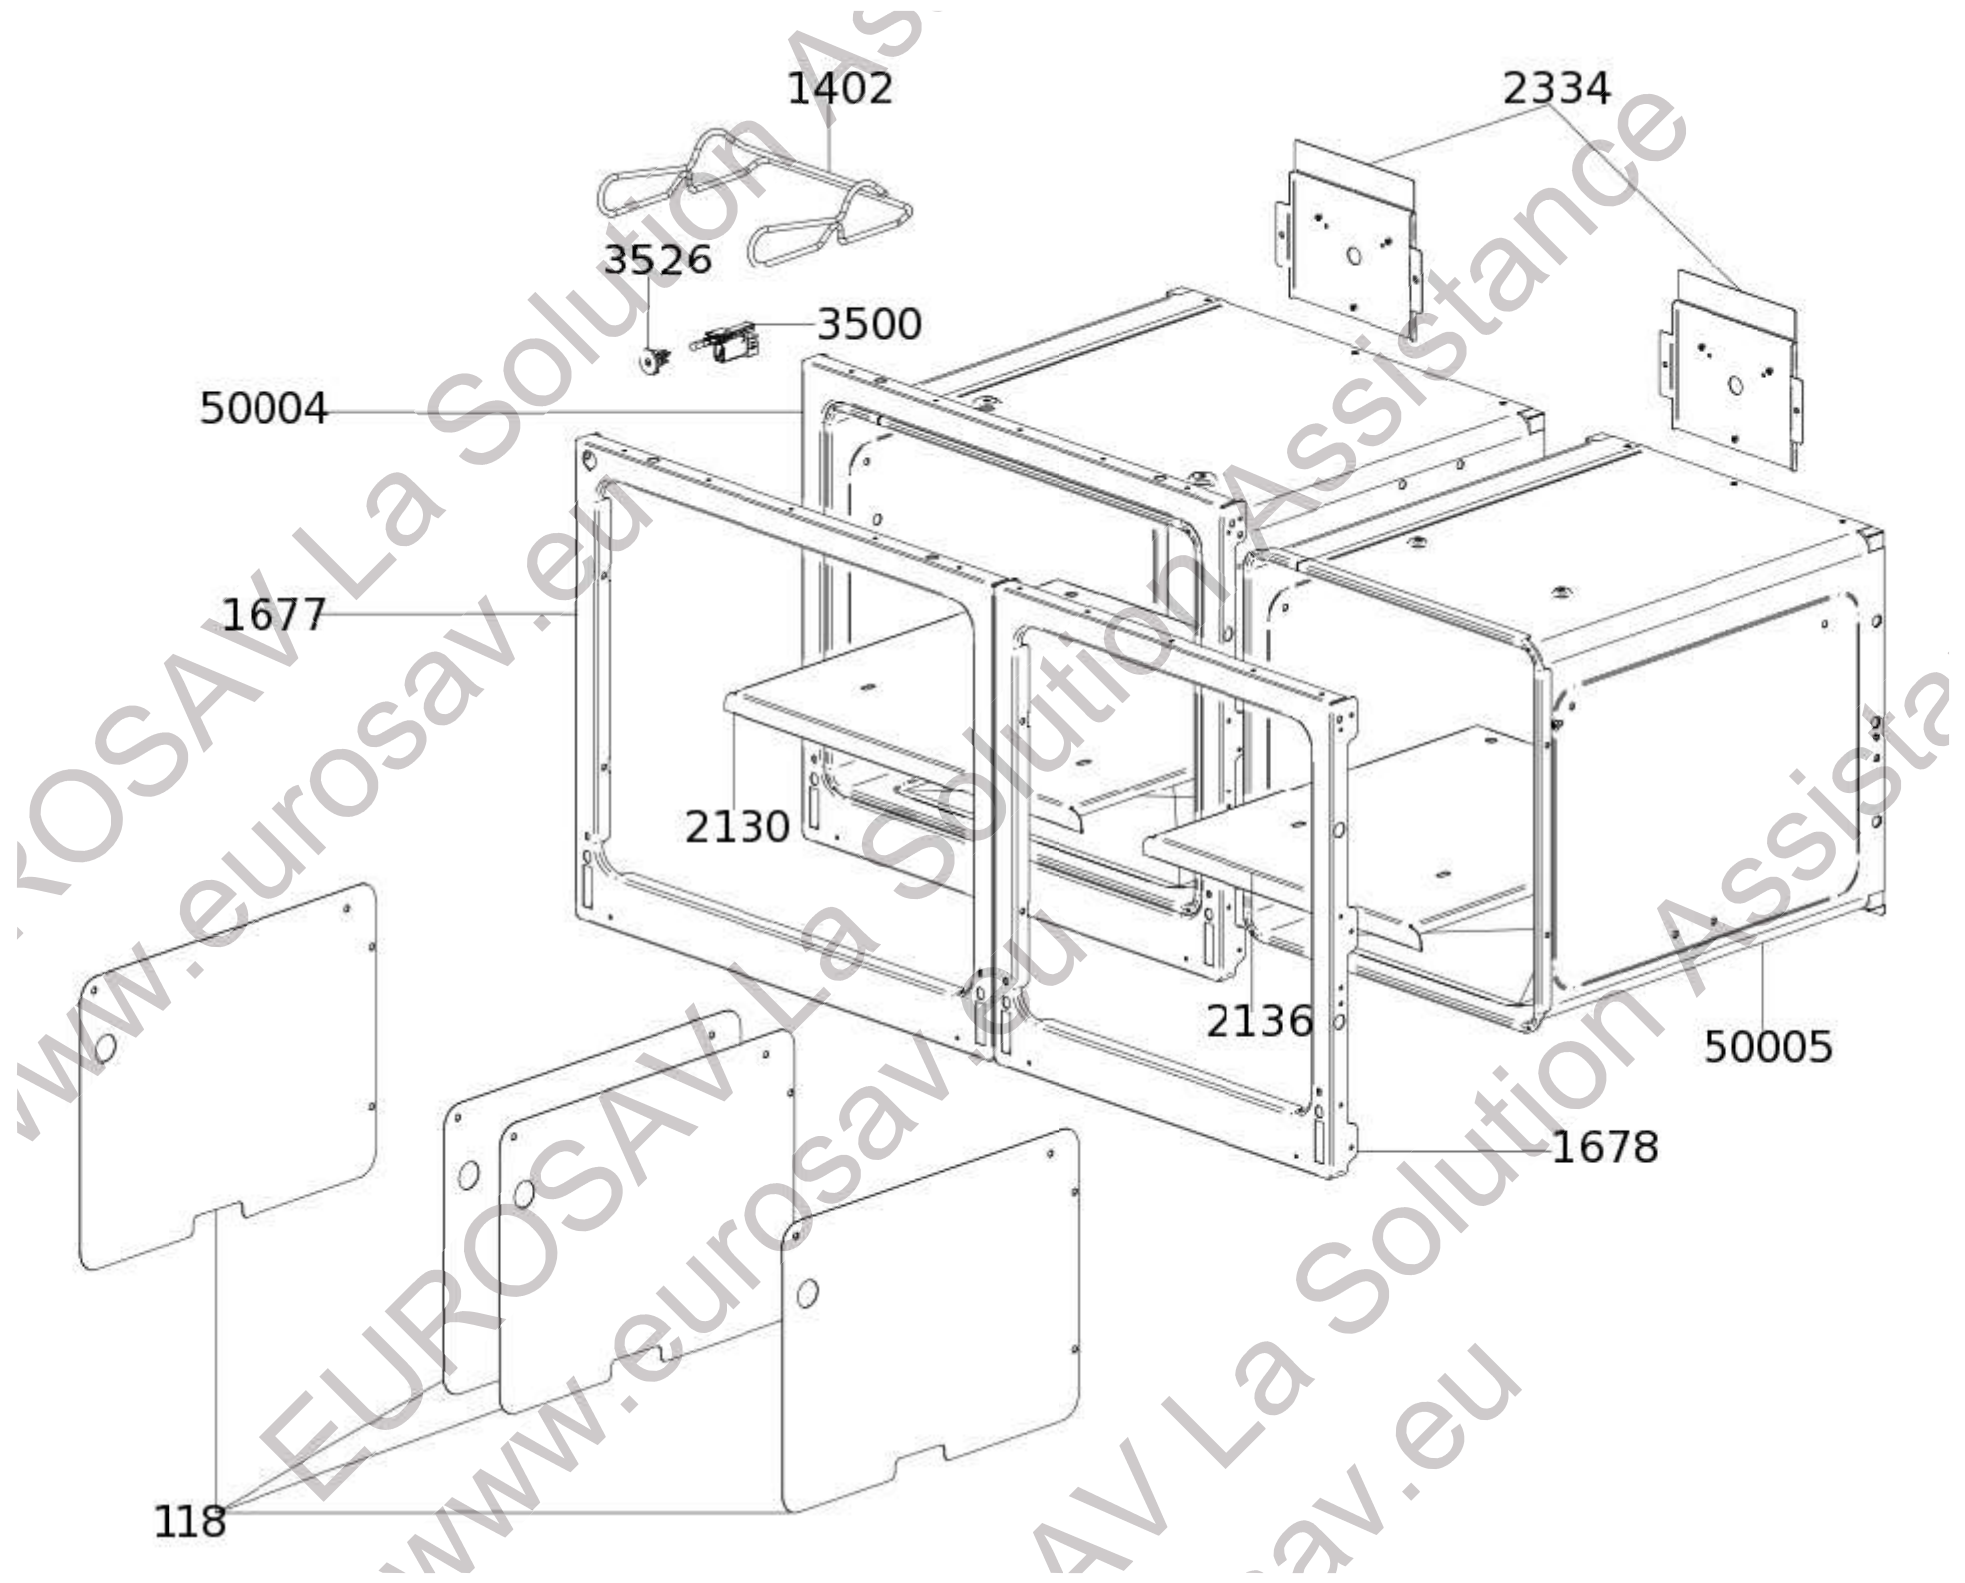

\* EXTERNA L GLASS (REF.1407 OR 4286), DOOR FRAME (RE 1508 OR 1510) + LOGO 9 (IF PRESENT) ARE SEPARATE PART NUMBERS AND MUST BE ORDERED TOGETHER. REQUIRES ASSEMBLY 1 FROM FACTORY IN ORDER NOTES.

1402

2334

3526

3500

50004

1677

2130

2136

50005

1678