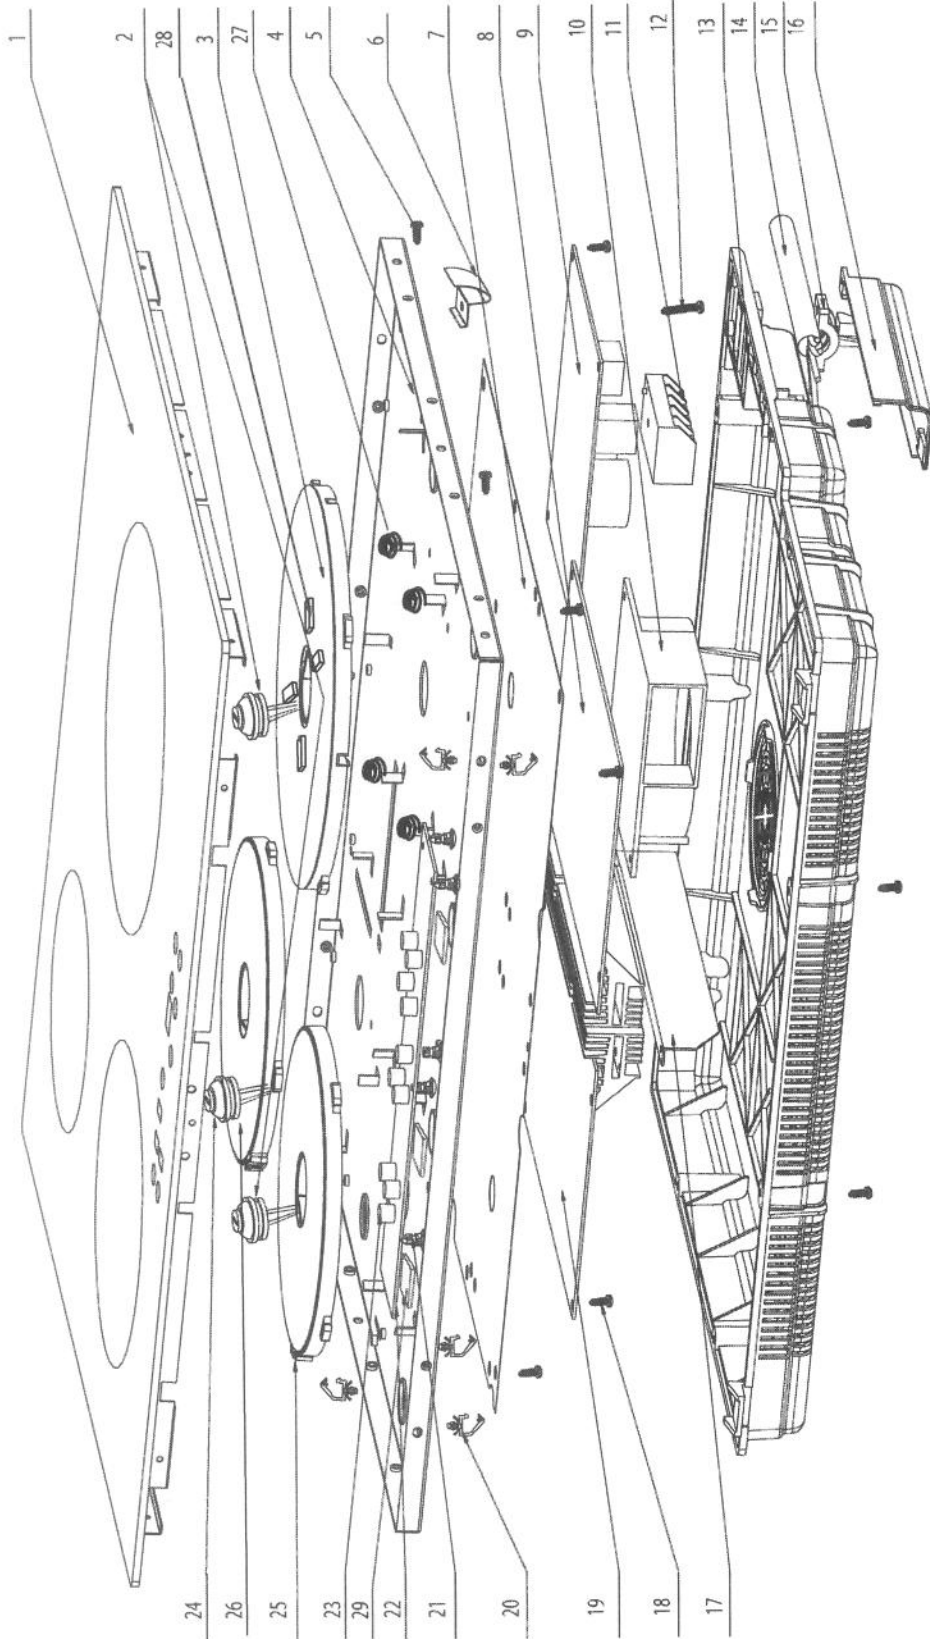

Exploded view

Model : STI3MG

CODE	Qty	COLOR	
303206800036	2	RED/450mm	
303206800041	2	RED/152mm	
303206800159	2	RED	
303206800157	2	BLUE	
303206800158	1	YELLOW/200mm	