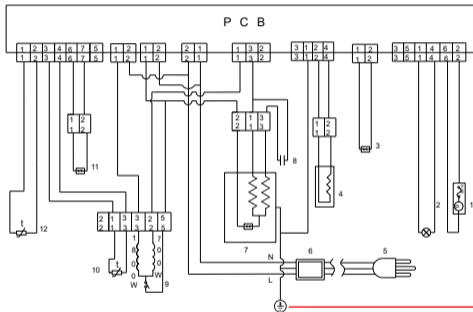

140

AUTO TUMBLE DRYER

RATED CAPACITY	8.0kg
POWER SUPPLY	220-240V~50Hz
RATED POWER	2700W
MOTOR INPUT POWER	200W
HEATING POWER	2500W
GRADE OF WATERPROOF	IPX4

Circuit Diagram

1. Pump 2. Lamp 3. Door switch 4. Humidity sensor
5. Power Cord 6. Filter 7. Motor 8. Capacitor 9. Heater
10. Inlet temp sensor 11. Water sensor 12. Outlet temp sensor