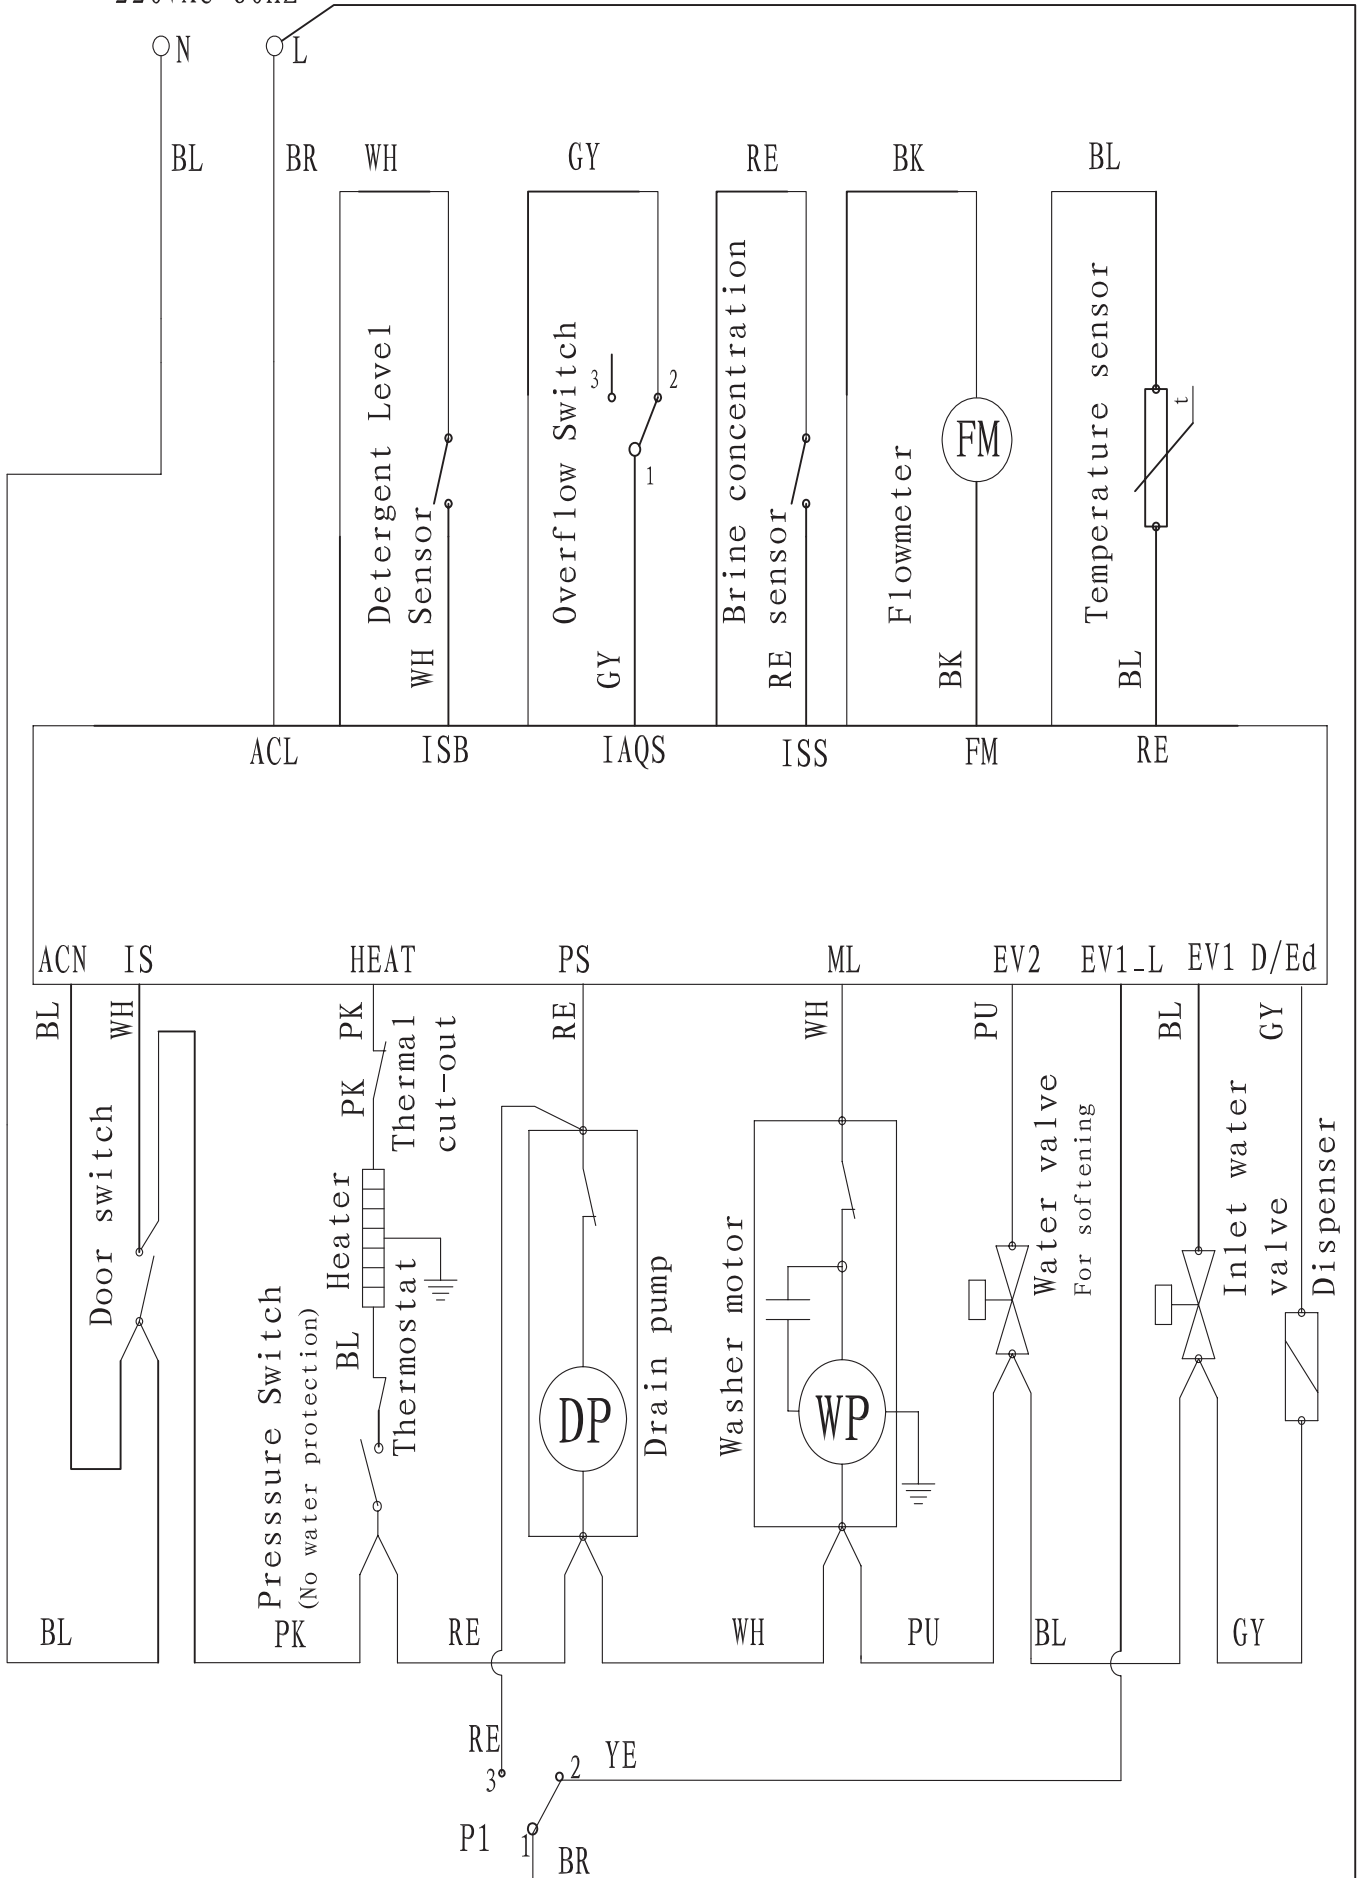

220 ~ 240VAC/50Hz

220VAC 60Hz

Pressure Switch