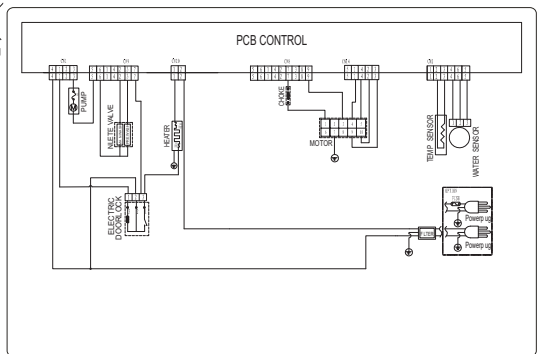

DRUM WASHING MACHINE
MODEL: FL1214L21W

| | |
|---------------------|-----------|
| NORMAL LOAD | 12.0kg |
| RATED VOLTAGE | 220 240V~ |
| MAX. CURRENT | 10A |
| RATED FREQUENCY | 50Hz |
| RATED POWER | 2000W |
| WATER PRESSURE | 0.05 1MPa |
| GRADE OF WATERPROOF | IPX4 |