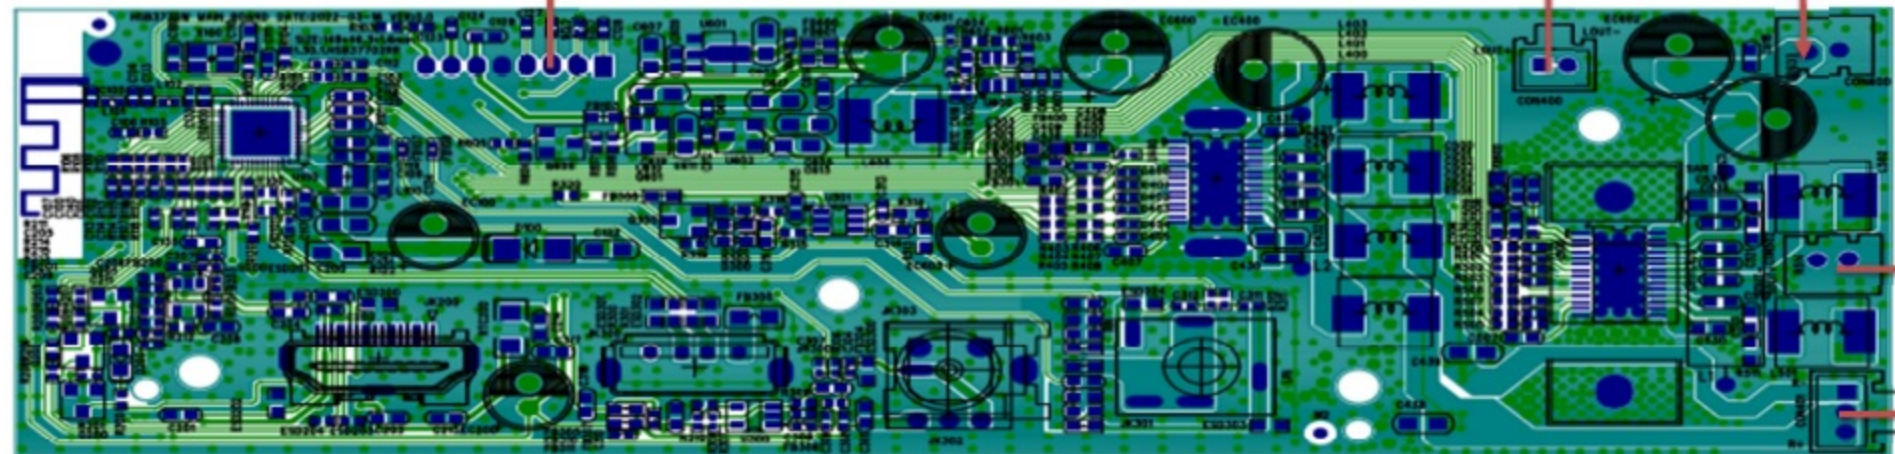

220VAC IN

DISPLAY

KEY

L-SPEAKER

DC

SUB-SPEAKER

R-SPEAKER