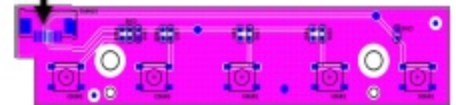

220VAC IN

DISPLAY

KEY

L-SPEAKER

DC

SUB-SPEAKER

R-SPEAKER