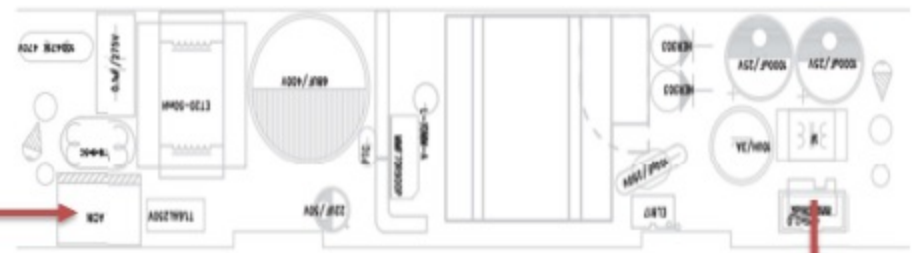

220VAC IN

DISPLAY

KEY

L-SPEAKER

DC

SUB-SPEAKER

R-SPEAKER