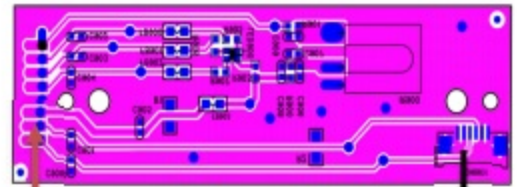

220VAC IN

DISPLAY

KEY

L-SPEAKER

DC

SUB-SPEAKER

R-SPEAKER