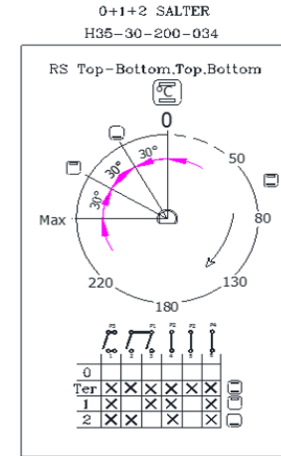

SIZE :60X60 DOUBLE CAVITY - BOTTOM OVEN
0+6 FUNCTION
SAFETY
MECHANICAL TIMER
AUTOMATIC LIGHTER

TOP OVEN
SIZE : 60X60 DOUBLE CAVITY
0+1+2 FUNCTION
SAFETY
LAMP