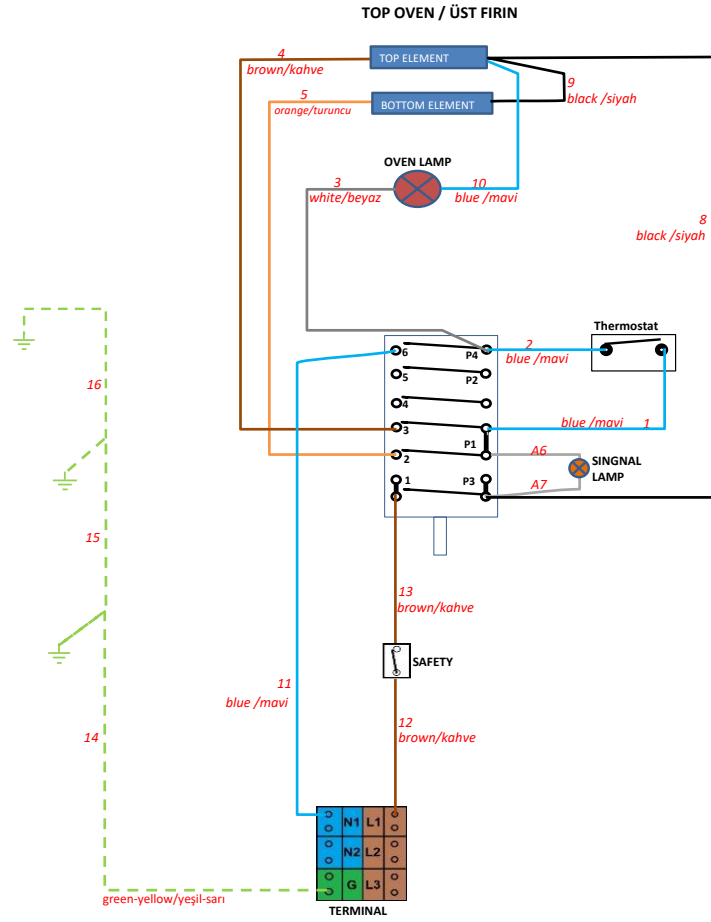

SIZE :60X60 DOUBLE CAVITY - BOTTOM OVEN
0+6 FUNCTION
SAFETY
MECHANICAL TIMER
AUTOMATIC LIGHTER

TOP OVEN
SIZE : 60X60 DOUBLE CAVITY
0+1+2 FUNCTION
SAFETY
LAMP