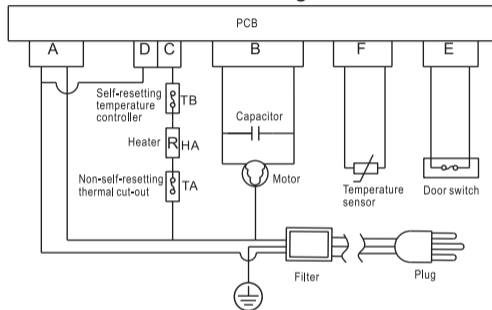

AUTO TUMBLE DRYER

RATED CAPACITY	7.0kg
POWER SUPPLY	220-240V~ 50Hz
RATED POWER	2000W
MOTOR INPUT POWER	200W
HEATING POWER	1800W
GRADE OF WATERPROOF	IPX4

Circuit Diagram

Importer:xxx

Manufacturer:
Wuxi Little Swan Electric Co., Ltd.
18 Changjiang South Road, Wuxi, 214028 Jiangsu, China