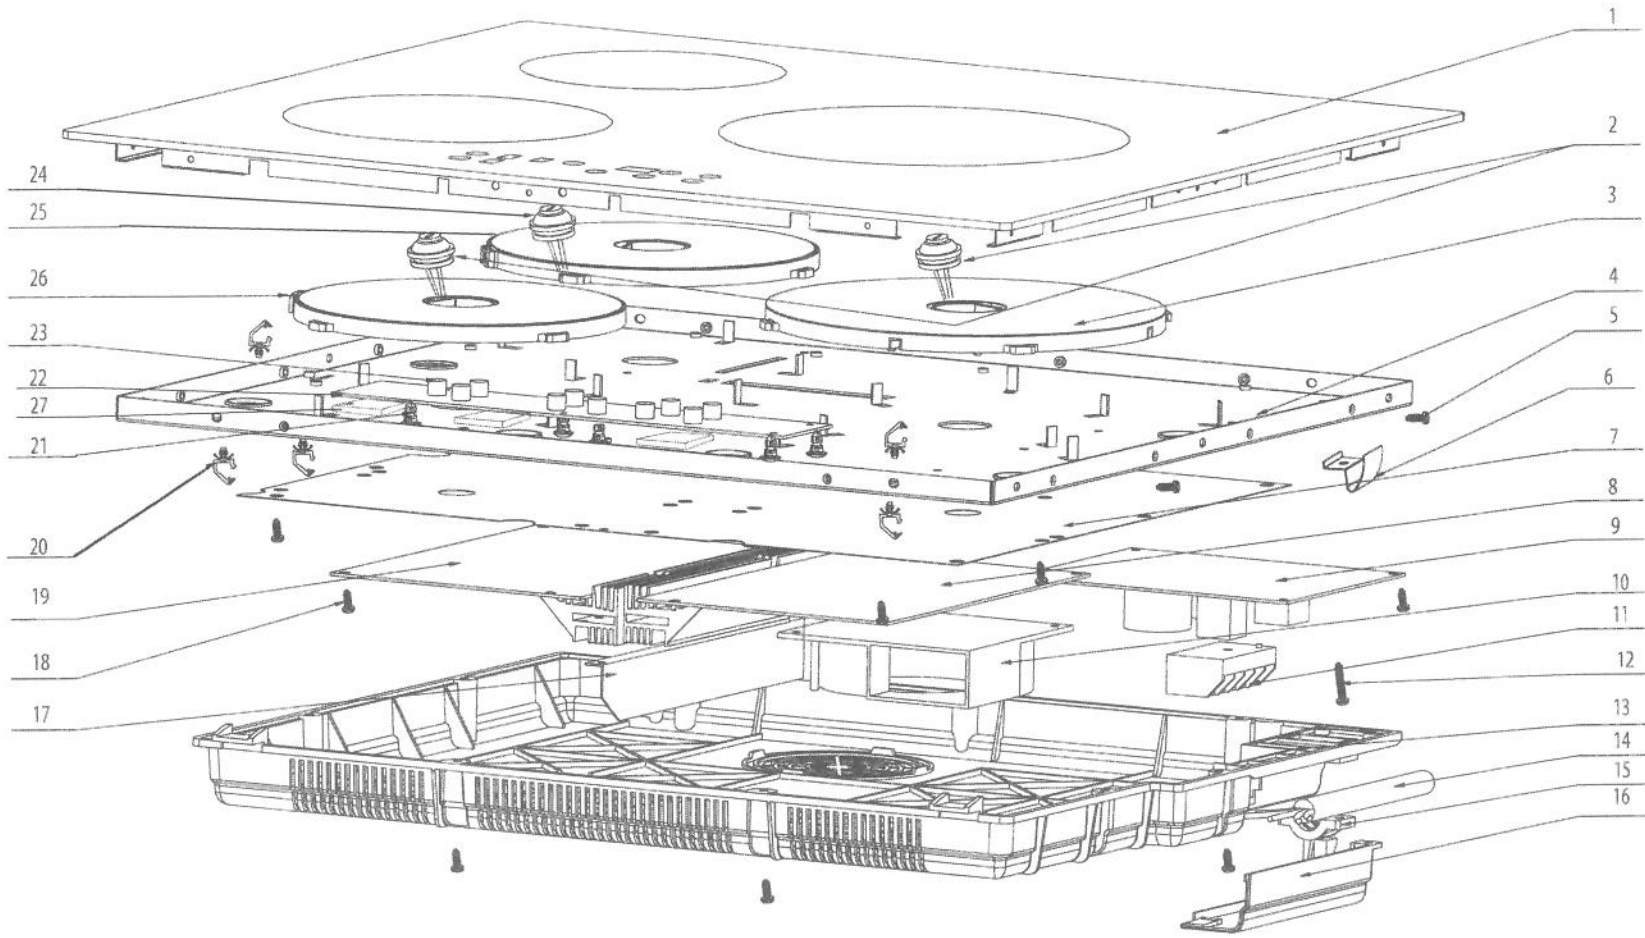

Exploded view

Model : IT5516A

CODE	Qty	COLOR	
30320680036	2	RED/450mm	
30320680041	2	RED/150mm	
303206800159	2	RED	
303206800157	2	BLUE	
303206800158	1	YELLOW/REDH	