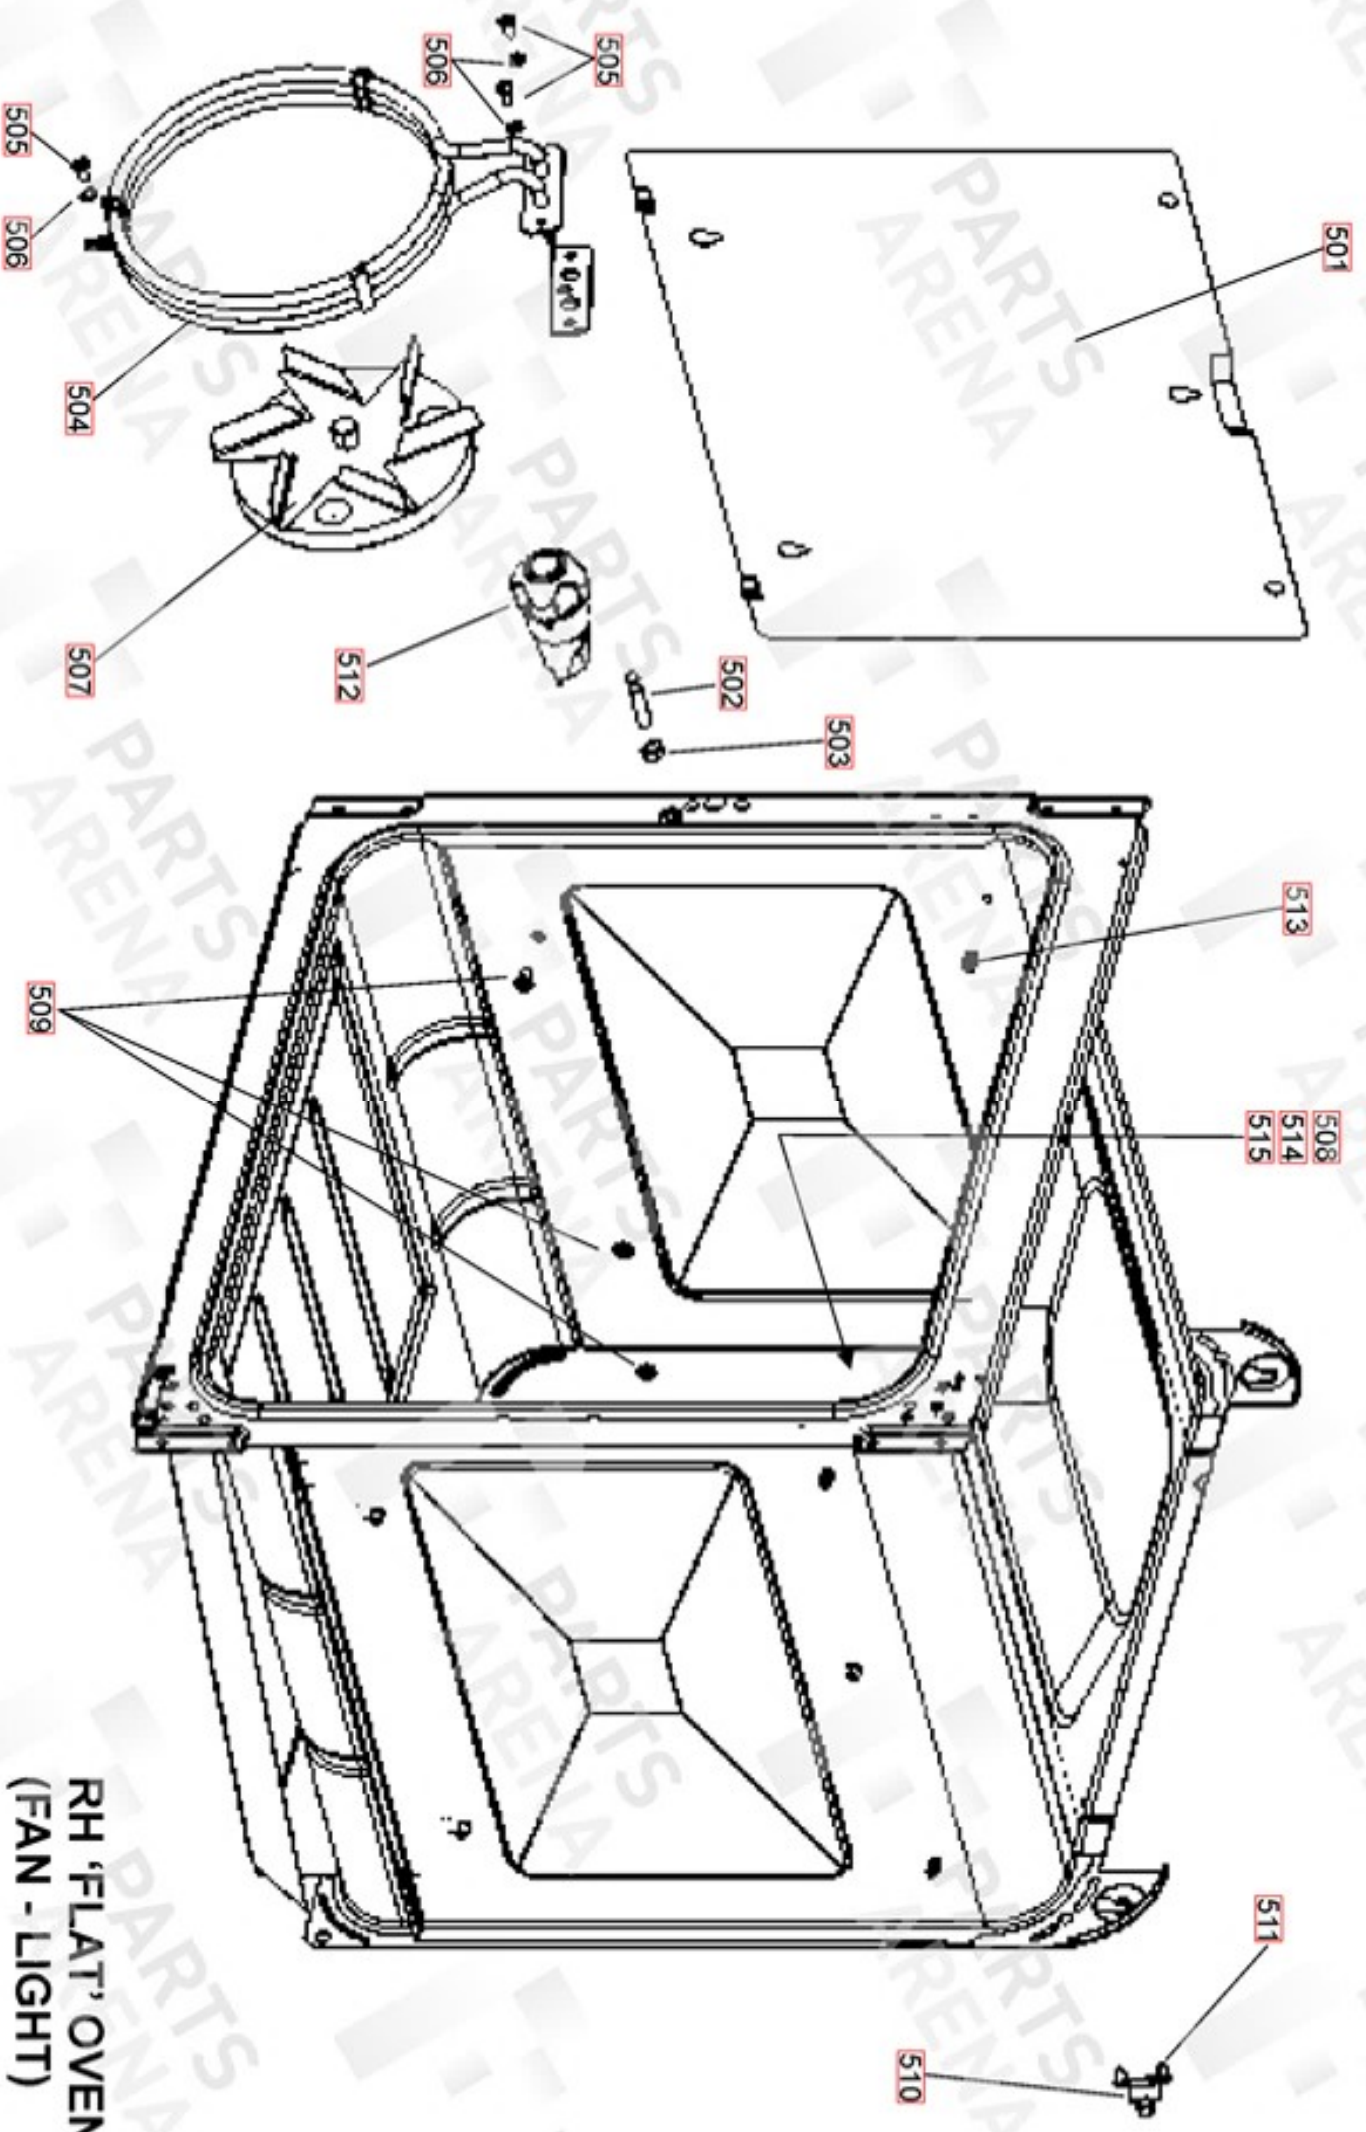

GRILL CHAMBER ASSEMBLY

FALCON / RANGEMASTER  
PROFESSIONAL PLUS 110 INDUCTION

DATE 01.11.17

DSL0673 P04  
ISSUE STATUS 01

LEFT HAND 'FLAT' OVEN  
(ZONE - LIGHT)

**FALCON / RANGEMASTER  
PROFESSIONAL PLUS 110 INDUCTION**

DATE 01.11.17

**DSL0673 P05**  
ISSUE STATUS 01

**RH 'FLAT' OVEN  
(FAN - LIGHT)**

LEFT HAND OVEN DOOR ASSEMBLY

RIGHT HAND OVEN DOOR ASSEMBLY

STORAGE DRAWER ASSEMBLY

**FALCON / RANGEMASTER  
PROFESSIONAL PLUS 110 INDUCTION**

Ref No.	Part No.	Colour	Description	Quantity	Remarks
w1	P037863	y	WIRE ASSEMBLY	2	YELLOW LINK
w2	P064457	v	WIRE ASSY	1	LH OVEN NEON LINK
w3	P049233	bk	WIRE ASSEMBLY	1	BLACK WIRE - RH OVEN SWITCH TIMER LINK
w4	P040066	b	WIRE ASSEMBLY	1	NUTRAL LINK - RH OVEN
w5	P025995	b	WIRE ASSEMBLY	1	NEUTRAL LINK RH OVEN - THREE LINKS
w6	P040694	b	WIRE ASSEMBLY	1	LH OVEN NEUTRAL DAISY LINK
w7	P043965	b	WIRE ASSEMBLY	1	WIRE 2 LINK RETURN LH OVEN
w8	P045407	v	WIRE ASSEMBLY	1	WIRE TIMER RELAY TO RH OVEN
h1	P064445	br, b, bk, r, v	HARNES - GRILL	1	-
h2	P064454	br, or, y	HARNES - FANNED OVEN	1	RH OVEN
h3	P066163	v, r	HARNES - COOLING/ZONED	1	-
h4	P064451	w, br, y	HARNES - LH ZONED OVEN	1	-
h5	P065632	b, br, bk	HARNES - AUX	1	-