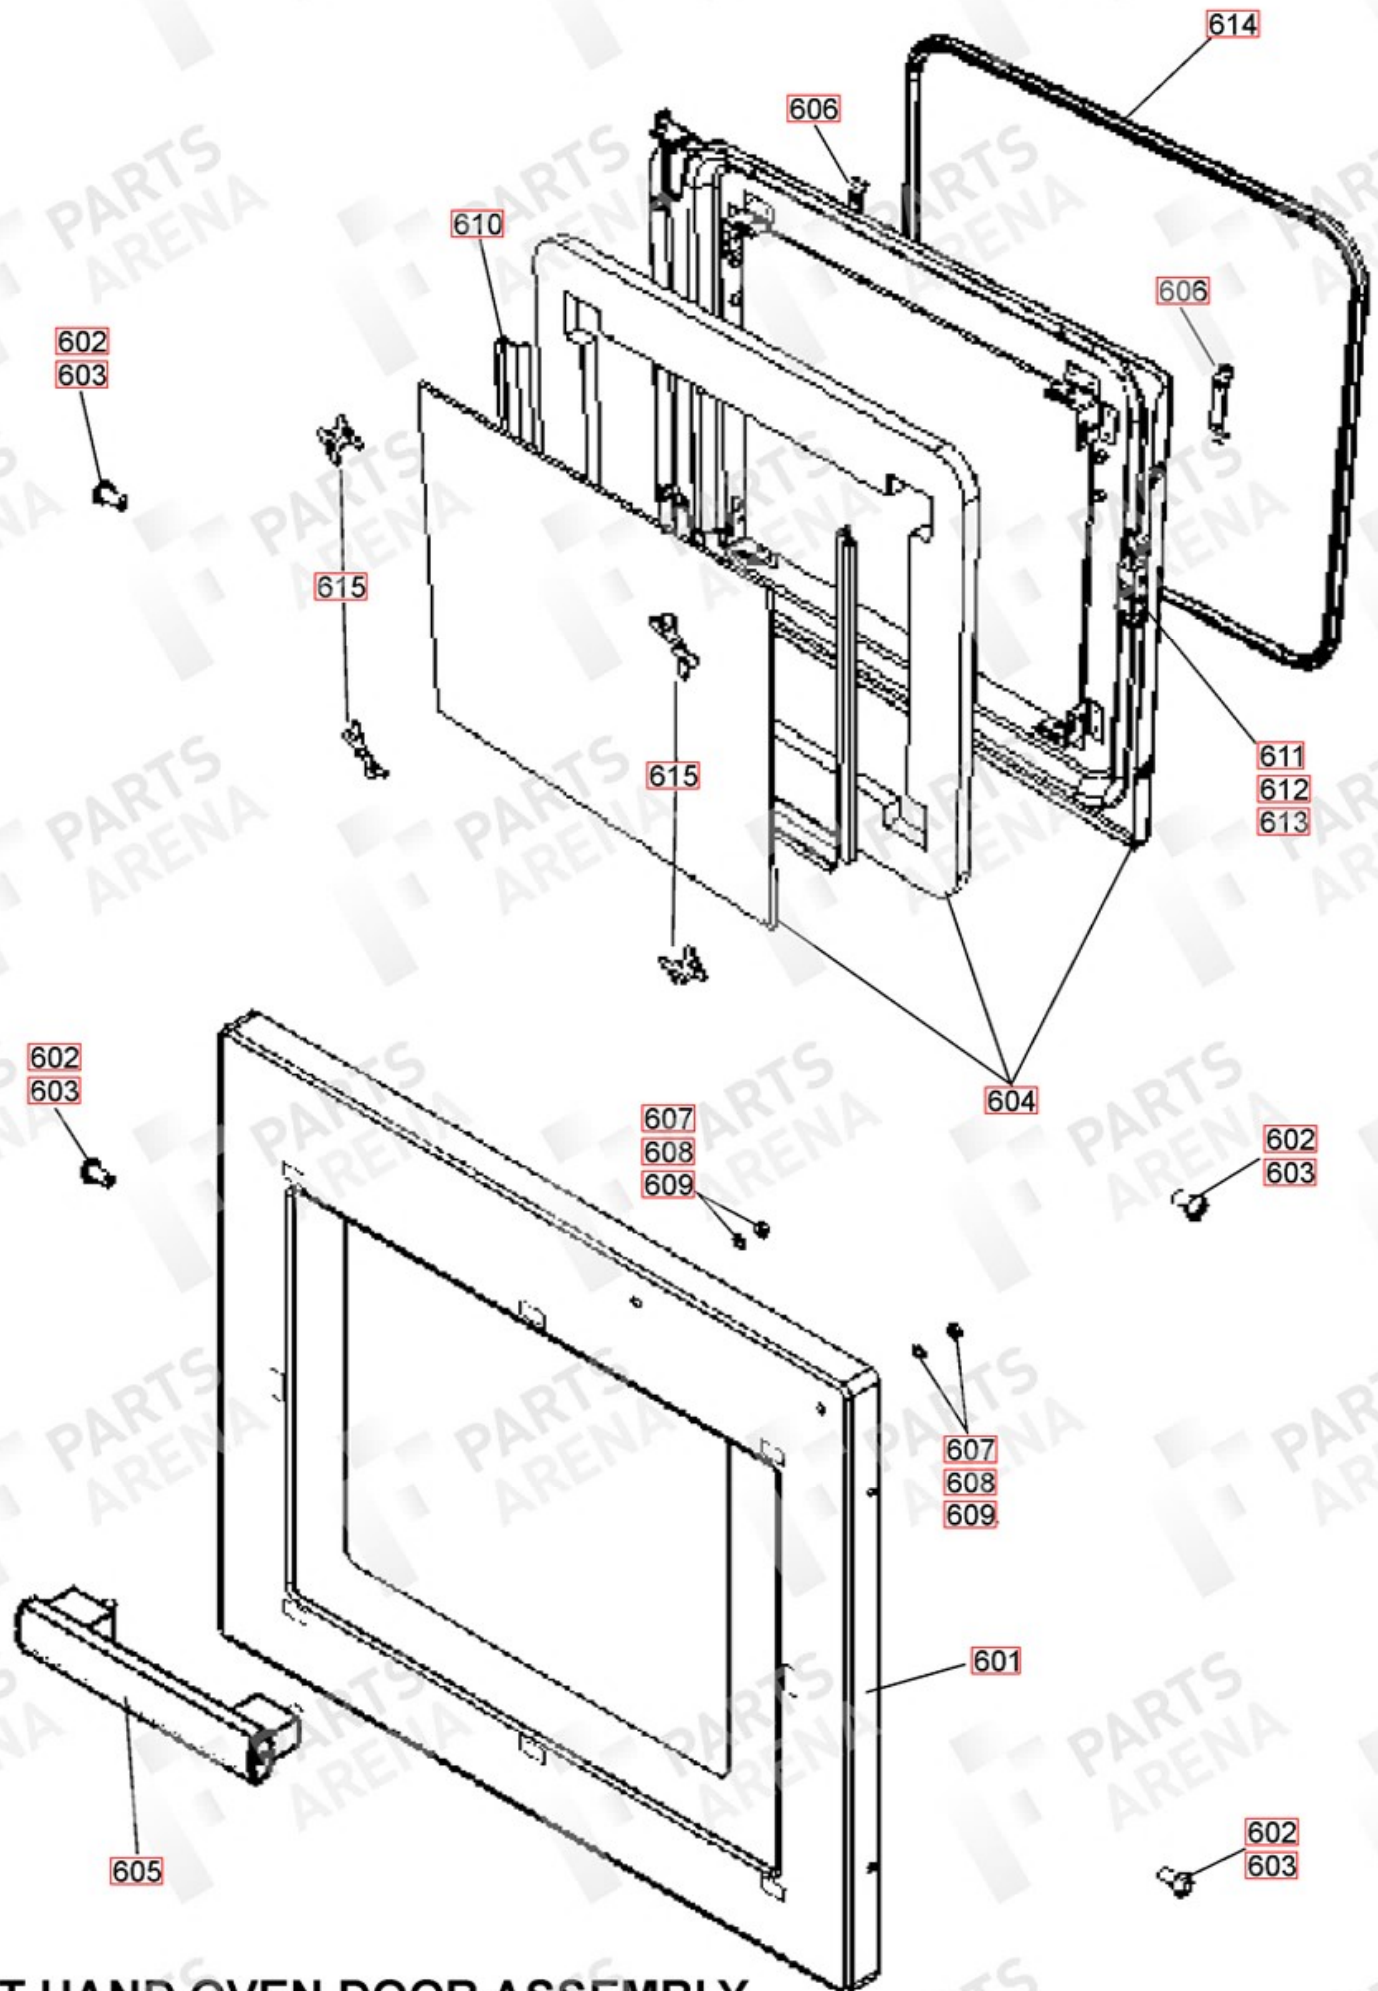

GRILL CHAMBER ASSEMBLY

FALCON / RANGEMASTER  
PROFESSIONAL PLUS 110 INDUCTION

DATE 01.11.17

DSL0673 P04  
ISSUE STATUS 01

LEFT HAND 'FLAT' OVEN  
(ZONE - LIGHT)

**FALCON / RANGEMASTER  
PROFESSIONAL PLUS 110 INDUCTION**

DATE 01.11.17

**DSL0673 P05**  
ISSUE STATUS 01

**RH 'FLAT' OVEN  
(FAN - LIGHT)**

LEFT HAND OVEN DOOR ASSEMBLY

RIGHT HAND OVEN DOOR ASSEMBLY

STORAGE DRAWER ASSEMBLY

**FALCON / RANGEMASTER  
PROFESSIONAL PLUS 110 INDUCTION**