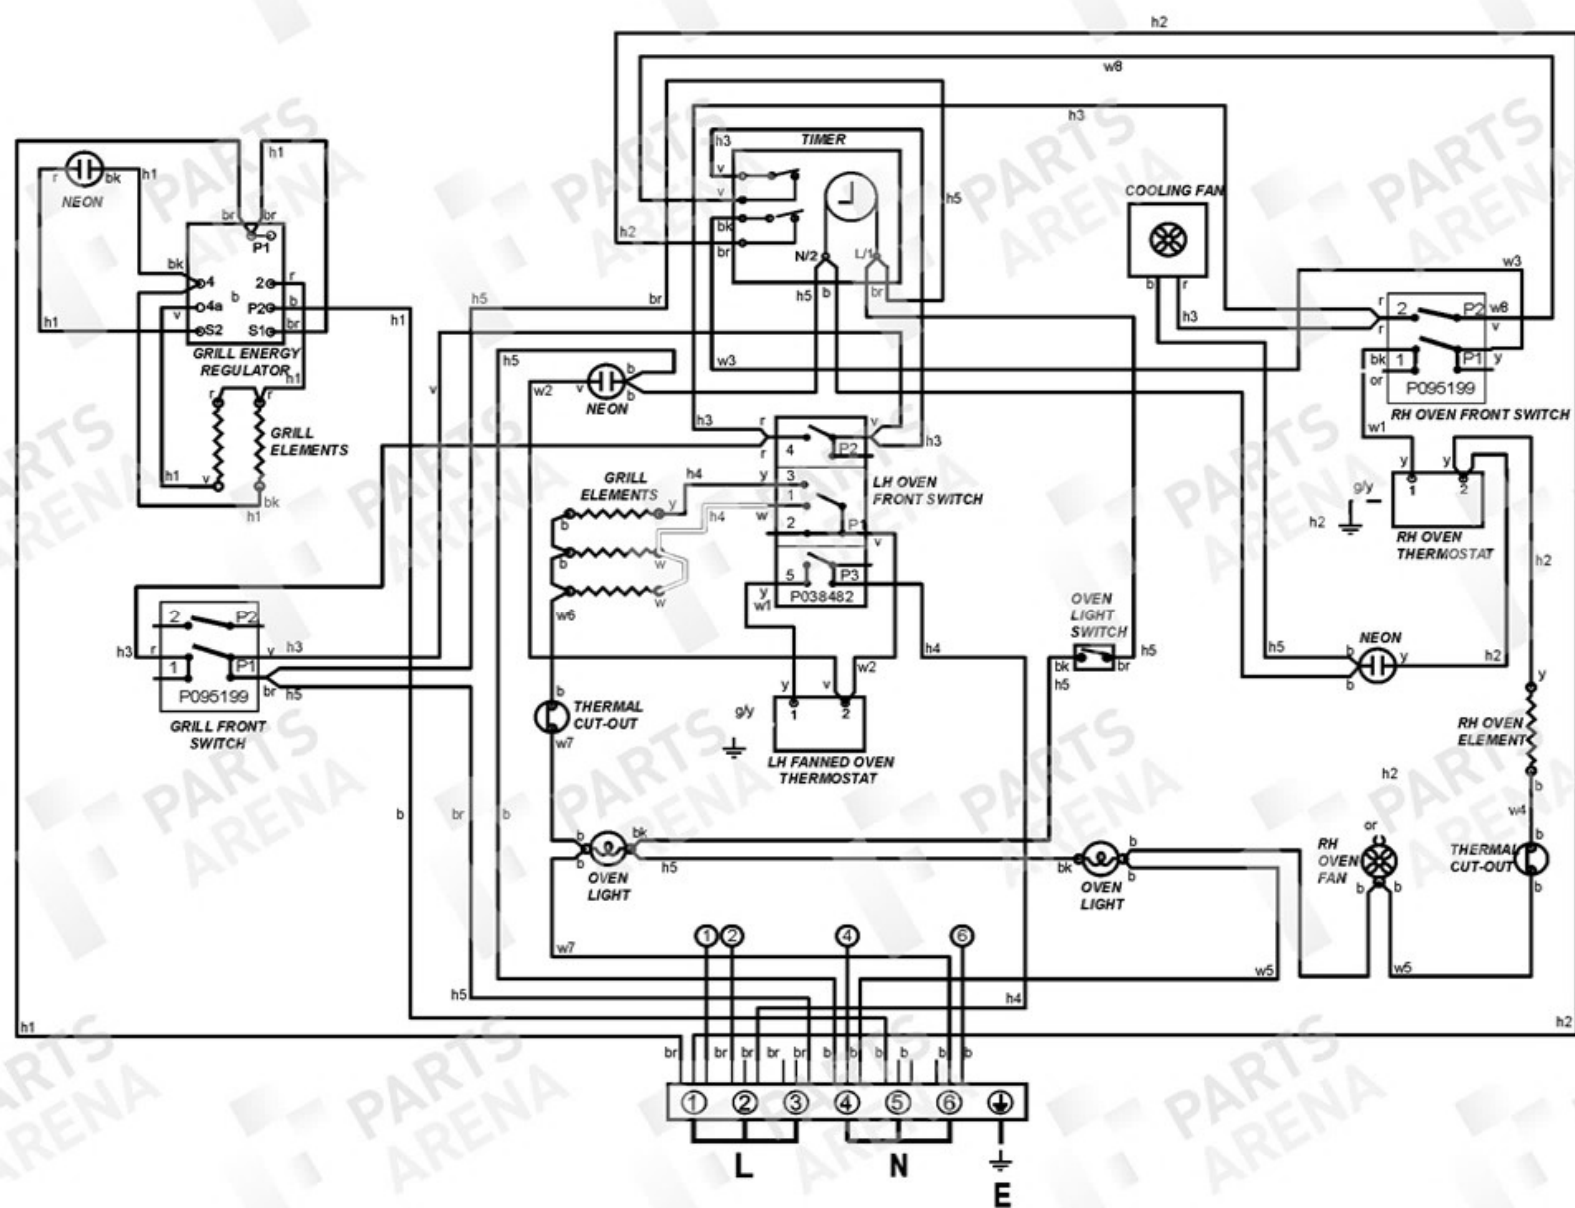

DATE 01.11.17

**DSL0673 P10**  
ISSUE STATUS 01

**COOKER CHASSIS  
& SIDE PANEL ASSEMBLY**

**FALCON / RANGEMASTER  
PROFESSIONAL PLUS 110 INDUCTION**

DATE 01.11.17

**DSL0673 P11**  
ISSUE STATUS 01

**COOKER BACK  
& ELECTRICAL**

Ref No.	Part No.	Colour	Description	Quantity	Remarks
w1	P037863	y	WIRE ASSEMBLY	2	YELLOW LINK
w2	P064457	v	WIRE ASSY	1	LH OVEN NEON LINK
w3	P049233	bk	WIRE ASSEMBLY	1	BLACK WIRE - RH OVEN SWITCH TIMER LINK
w4	P040066	b	WIRE ASSEMBLY	1	NUTRAL LINK - RH OVEN
w5	P025995	b	WIRE ASSEMBLY	1	NEUTRAL LINK RH OVEN - THREE LINKS
w6	P040694	b	WIRE ASSEMBLY	1	LH OVEN NEUTRAL DAISY LINK
w7	P043965	b	WIRE ASSEMBLY	1	WIRE 2 LINK RETURN LH OVEN
w8	P045407	v	WIRE ASSEMBLY	1	WIRE TIMER RELAY TO RH OVEN
h1	P064445	br, b, bk, r, v	HARNES - GRILL	1	-
h2	P064454	br, or, y	HARNES - FANNED OVEN	1	RH OVEN
h3	P066163	v, r	HARNES - COOLING/ZONED	1	-
h4	P064451	w, br, y	HARNES - LH ZONED OVEN	1	-
h5	P065632	b, br, bk	HARNES - AUX	1	-