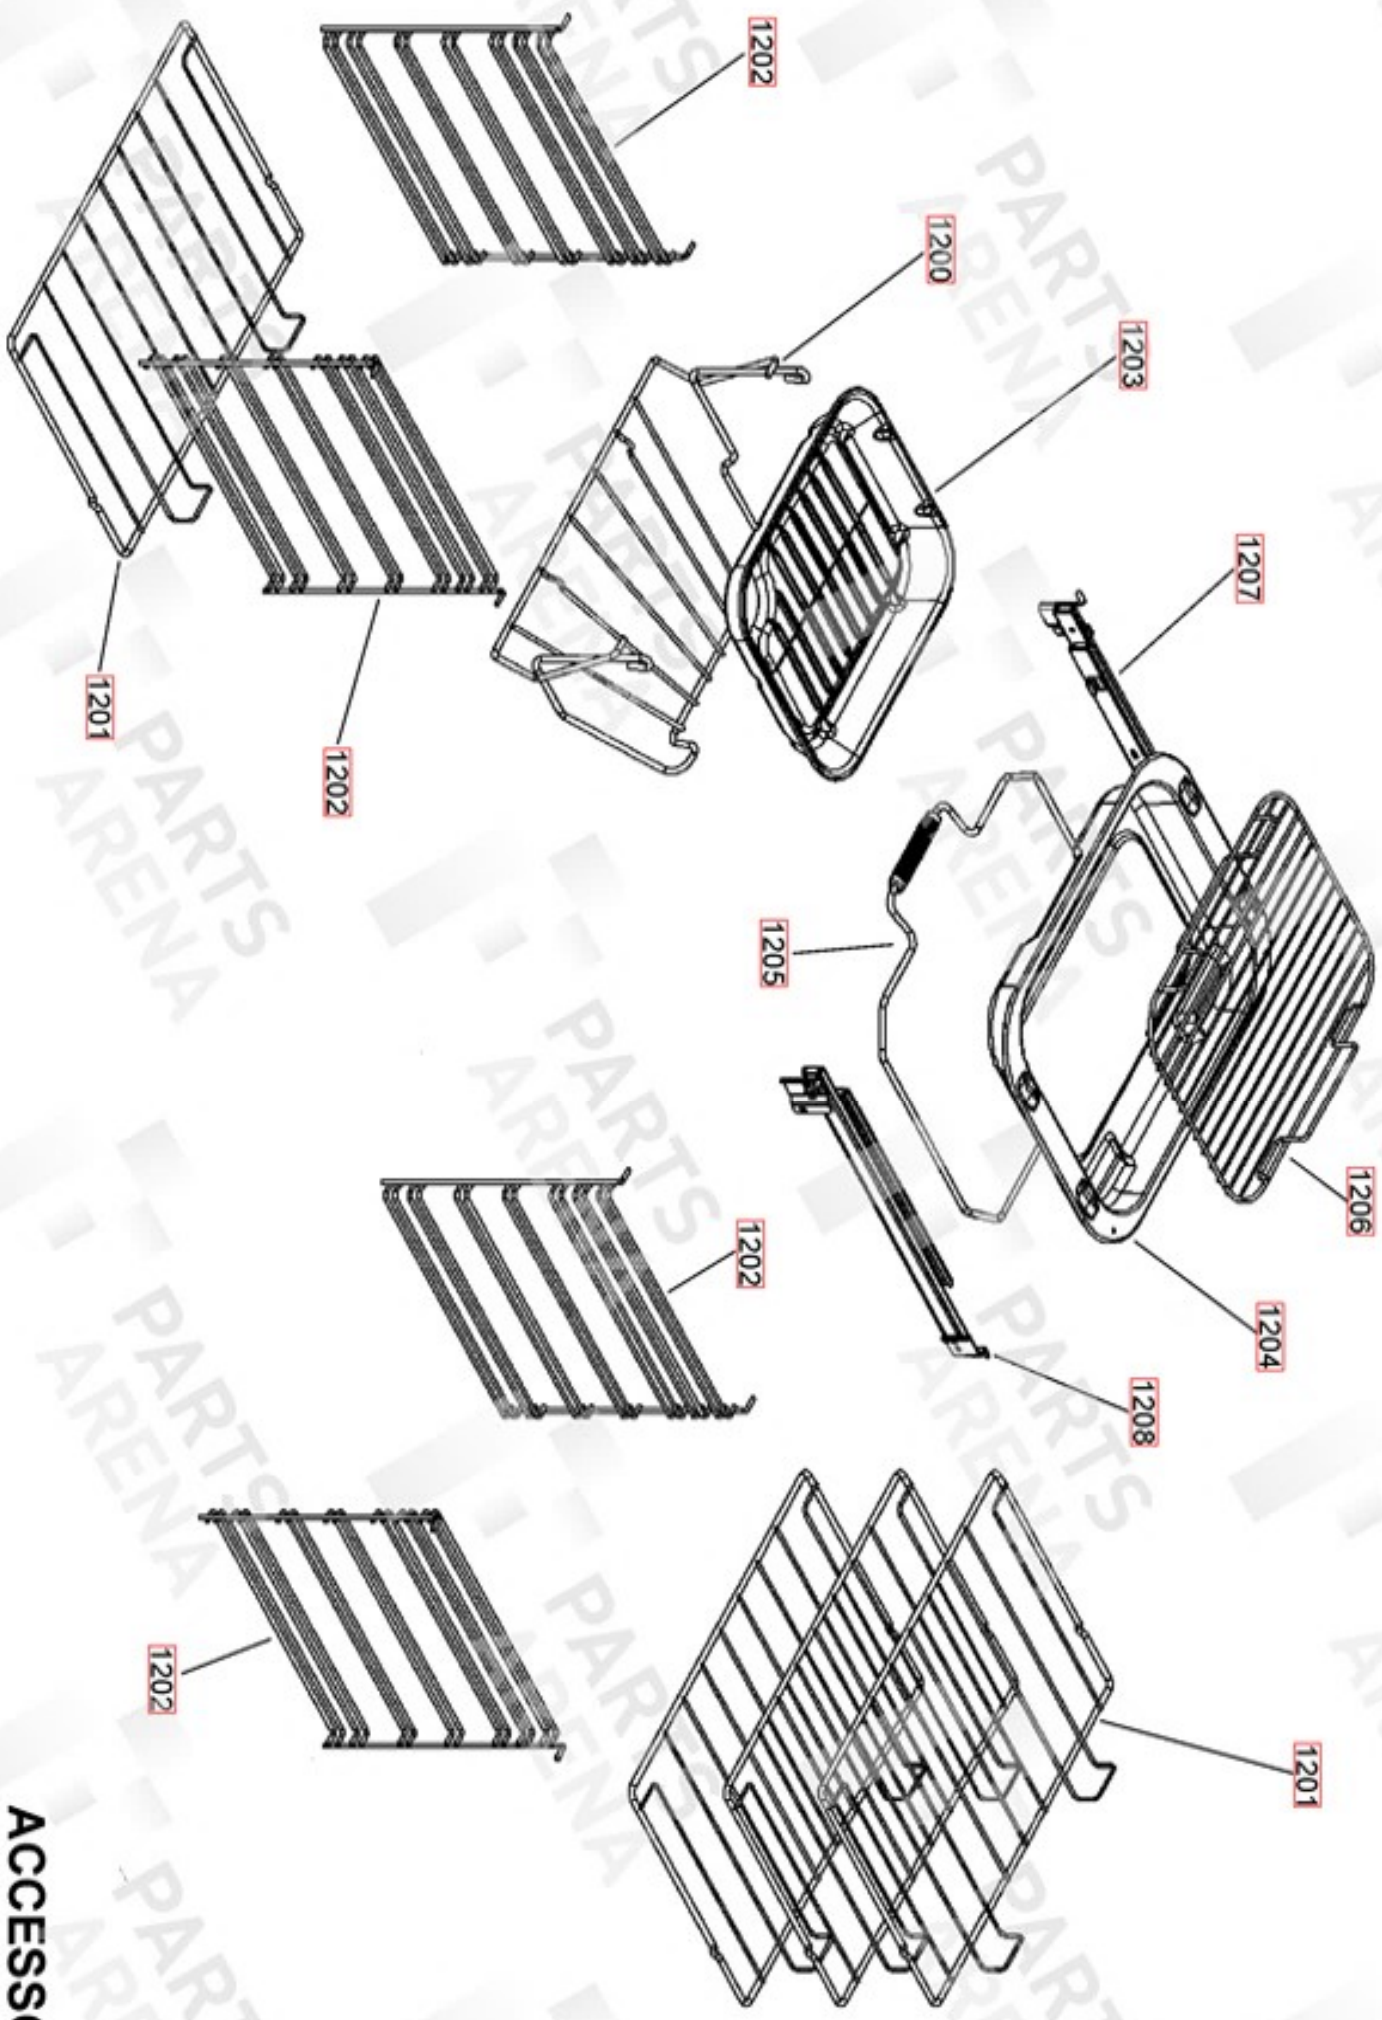

DATE 01.11.17

**DSL0673 P10**  
ISSUE STATUS 01

**COOKER CHASSIS  
& SIDE PANEL ASSEMBLY**

**FALCON / RANGEMASTER  
PROFESSIONAL PLUS 110 INDUCTION**

DATE 01.11.17

**DSL0673 P11**  
ISSUE STATUS 01

**COOKER BACK  
& ELECTRICAL**

Ref No.	Part No.	Colour	Description	Quantity	Remarks
w1	P037863	y	WIRE ASSEMBLY	2	YELLOW LINK
w2	P064457	v	WIRE ASSY	1	LH OVEN NEON LINK
w3	P049233	bk	WIRE ASSEMBLY	1	BLACK WIRE - RH OVEN SWITCH TIMER LINK
w4	P040066	b	WIRE ASSEMBLY	1	NUTRAL LINK - RH OVEN
w5	P025995	b	WIRE ASSEMBLY	1	NEUTRAL LINK RH OVEN - THREE LINKS
w6	P040694	b	WIRE ASSEMBLY	1	LH OVEN NEUTRAL DAISY LINK
w7	P043965	b	WIRE ASSEMBLY	1	WIRE 2 LINK RETURN LH OVEN
w8	P045407	v	WIRE ASSEMBLY	1	WIRE TIMER RELAY TO RH OVEN
h1	P064445	br, b, bk, r, v	HARNES - GRILL	1	-
h2	P064454	br, or, y	HARNES - FANNED OVEN	1	RH OVEN
h3	P066163	v, r	HARNES - COOLING/ZONED	1	-
h4	P064451	w, br, y	HARNES - LH ZONED OVEN	1	-
h5	P065632	b, br, bk	HARNES - AUX	1	-