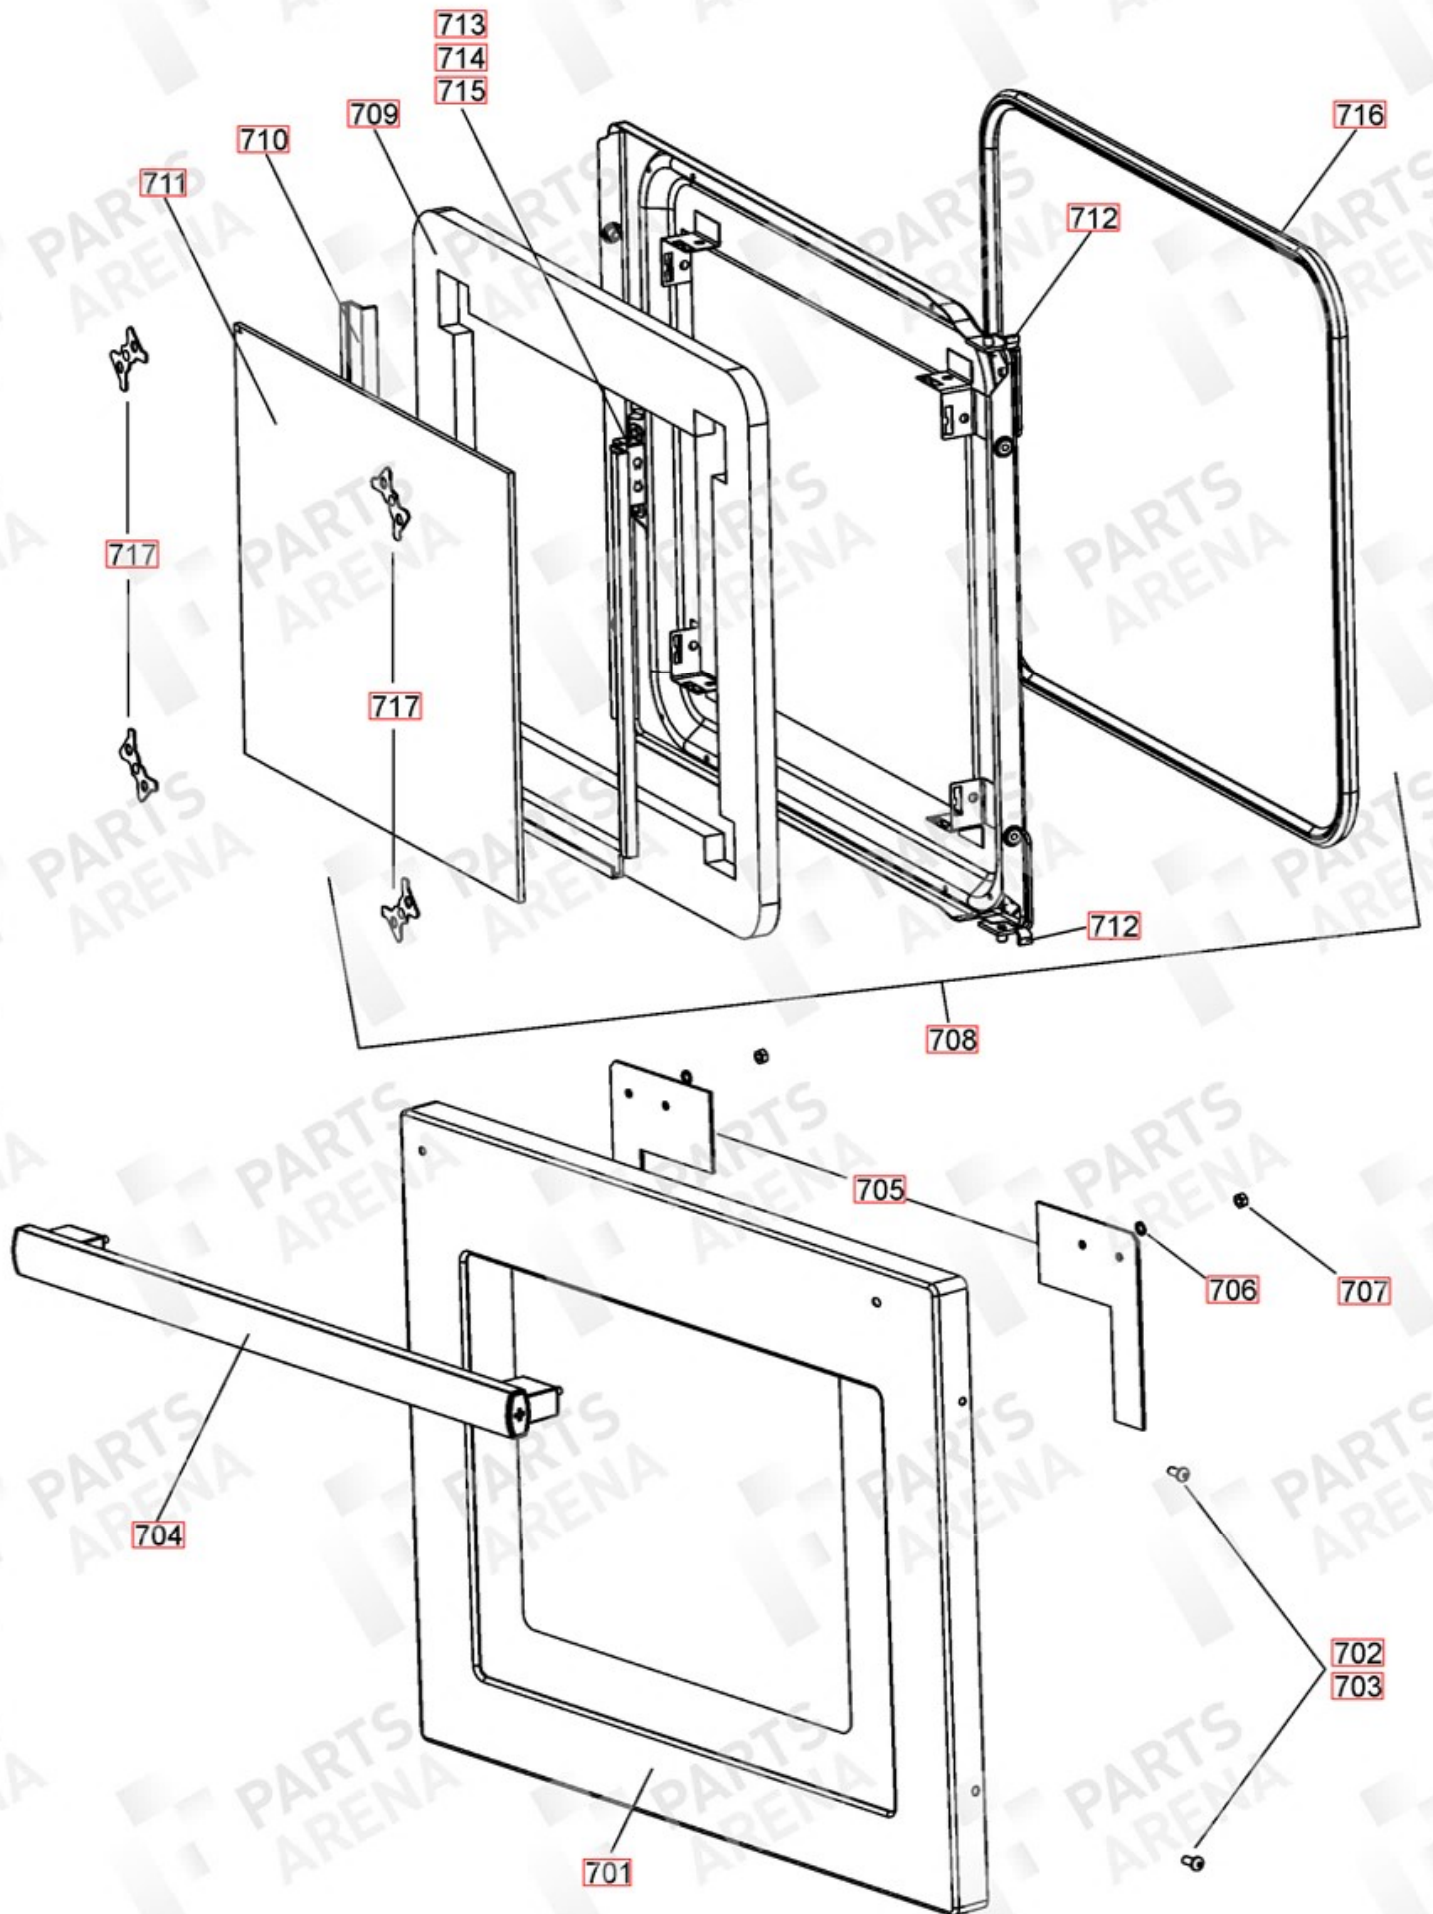

DATE 01.11.17

**DSL0673 P05**  
ISSUE STATUS 01

**RH 'FLAT' OVEN  
(FAN - LIGHT)**

LEFT HAND OVEN DOOR ASSEMBLY

RIGHT HAND OVEN DOOR ASSEMBLY

STORAGE DRAWER ASSEMBLY

**FALCON / RANGEMASTER  
PROFESSIONAL PLUS 110 INDUCTION**