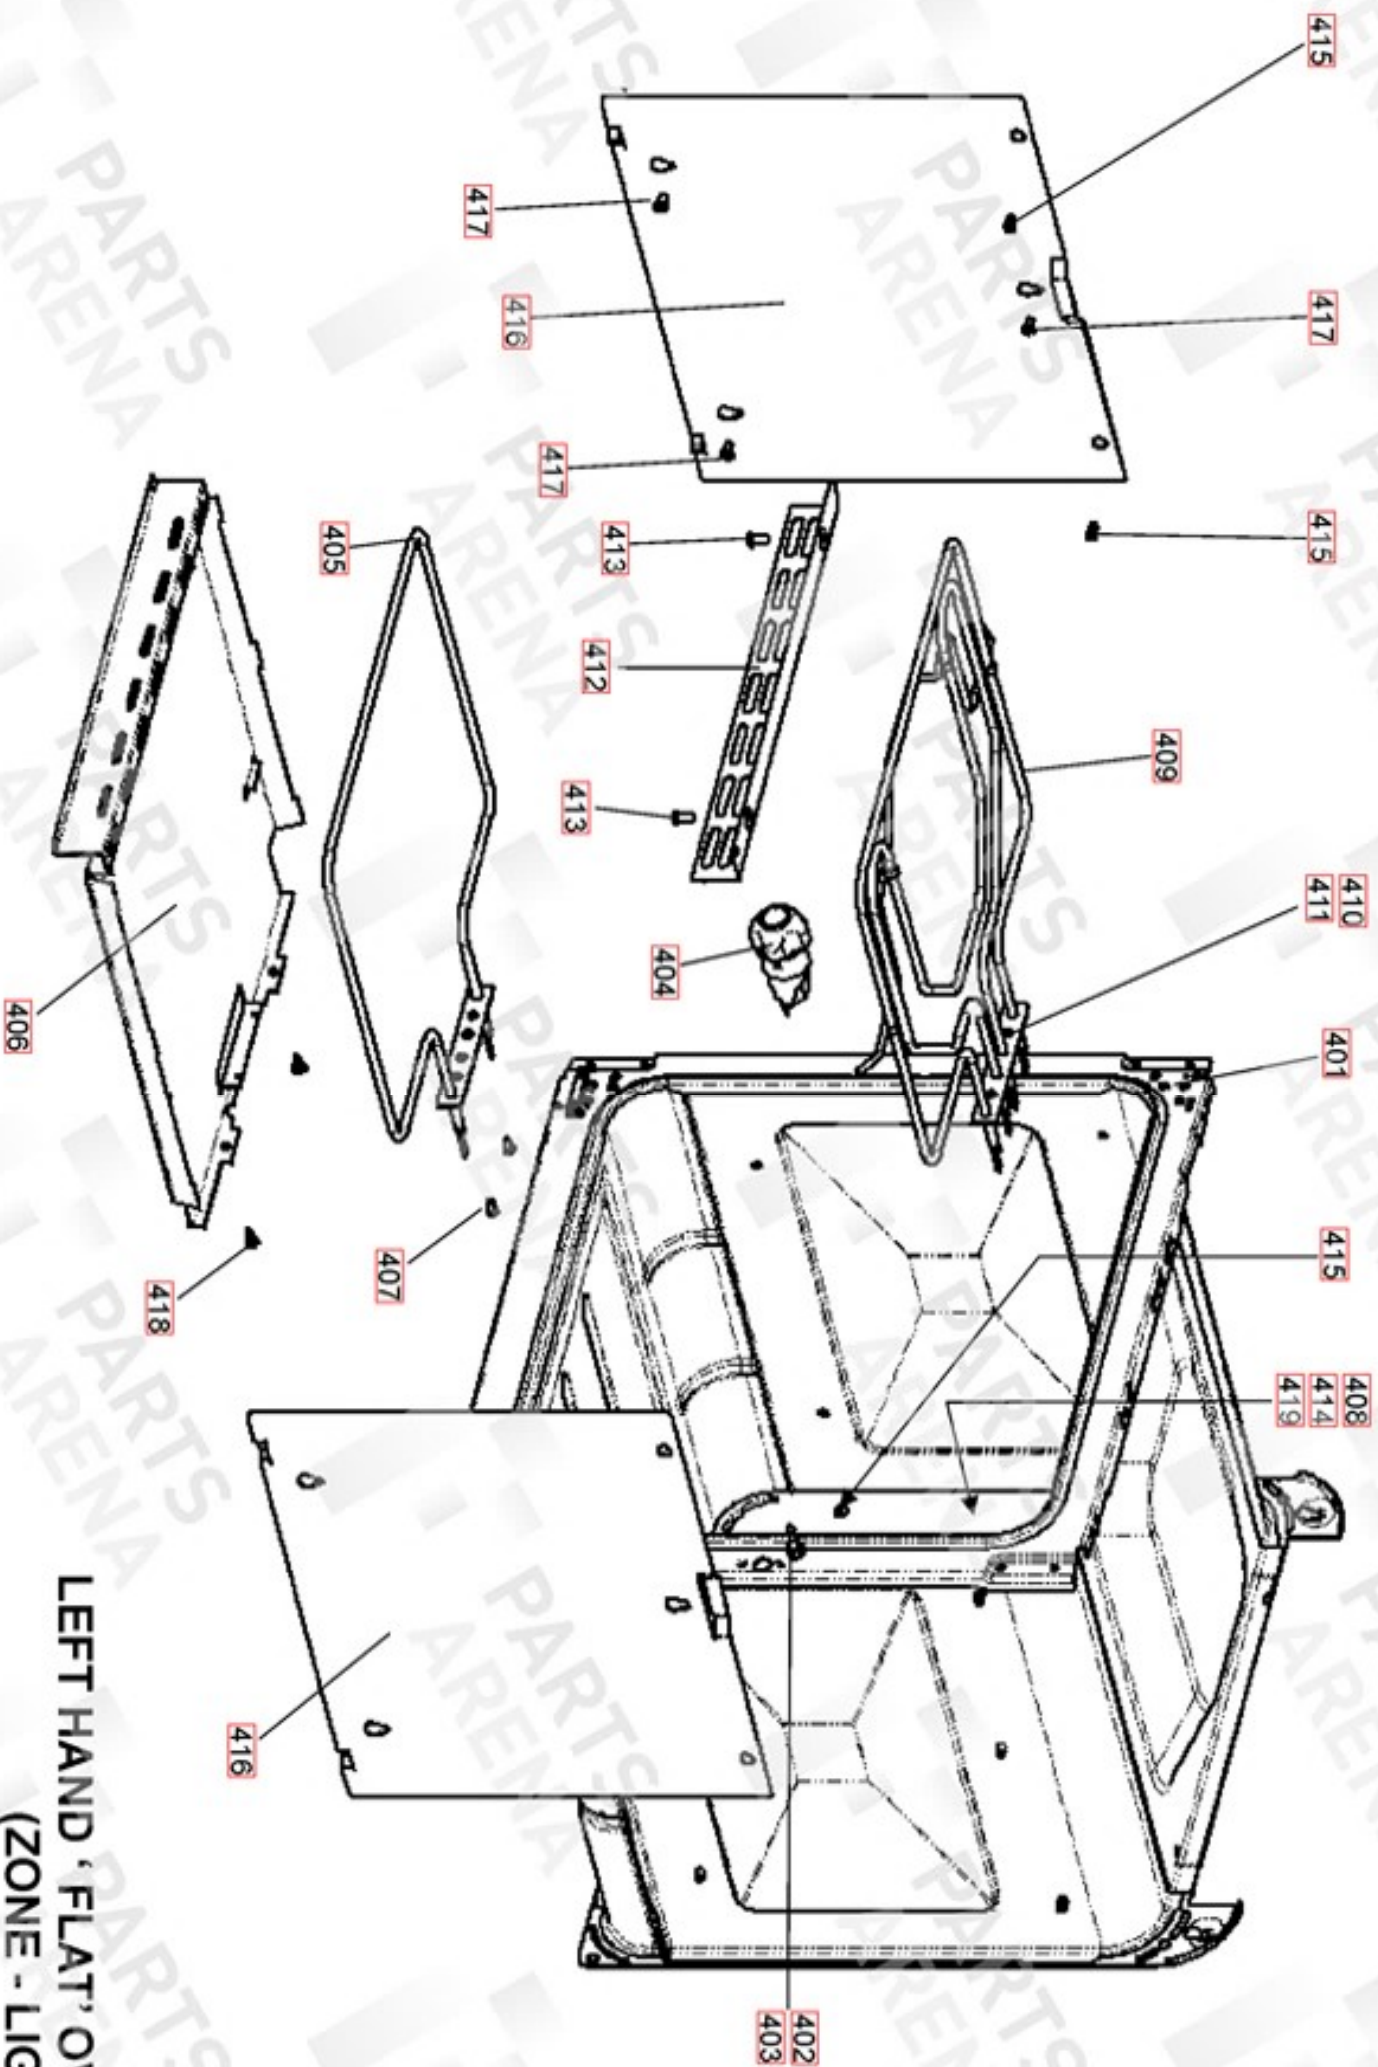

GRILL CHAMBER ASSEMBLY

FALCON / RANGEMASTER  
PROFESSIONAL PLUS 110 INDUCTION

DATE 01.11.17

DSL0673 P04  
ISSUE STATUS 01

LEFT HAND 'FLAT' OVEN  
(ZONE - LIGHT)

**FALCON / RANGEMASTER  
PROFESSIONAL PLUS 110 INDUCTION**

DATE 01.11.17

**DSL0673 P05**  
ISSUE STATUS 01

**RH 'FLAT' OVEN  
(FAN - LIGHT)**

LEFT HAND OVEN DOOR ASSEMBLY

RIGHT HAND OVEN DOOR ASSEMBLY

STORAGE DRAWER ASSEMBLY

**FALCON / RANGEMASTER  
PROFESSIONAL PLUS 110 INDUCTION**

Ref No.	Part No.	Colour	Description	Quantity	Remarks
w1	P037863	y	WIRE ASSEMBLY	2	YELLOW LINK
w2	P064457	v	WIRE ASSY	1	LH OVEN NEON LINK
w3	P049233	bk	WIRE ASSEMBLY	1	BLACK WIRE - RH OVEN SWITCH TIMER LINK
w4	P040066	b	WIRE ASSEMBLY	1	NUTRAL LINK - RH OVEN
w5	P025995	b	WIRE ASSEMBLY	1	NEUTRAL LINK RH OVEN - THREE LINKS
w6	P040694	b	WIRE ASSEMBLY	1	LH OVEN NEUTRAL DAISY LINK
w7	P043965	b	WIRE ASSEMBLY	1	WIRE 2 LINK RETURN LH OVEN
w8	P045407	v	WIRE ASSEMBLY	1	WIRE TIMER RELAY TO RH OVEN
h1	P064445	br, b, bk, r, v	HARNES - GRILL	1	-
h2	P064454	br, or, y	HARNES - FANNED OVEN	1	RH OVEN
h3	P066163	v, r	HARNES - COOLING/ZONED	1	-
h4	P064451	w, br, y	HARNES - LH ZONED OVEN	1	-
h5	P065632	b, br, bk	HARNES - AUX	1	-