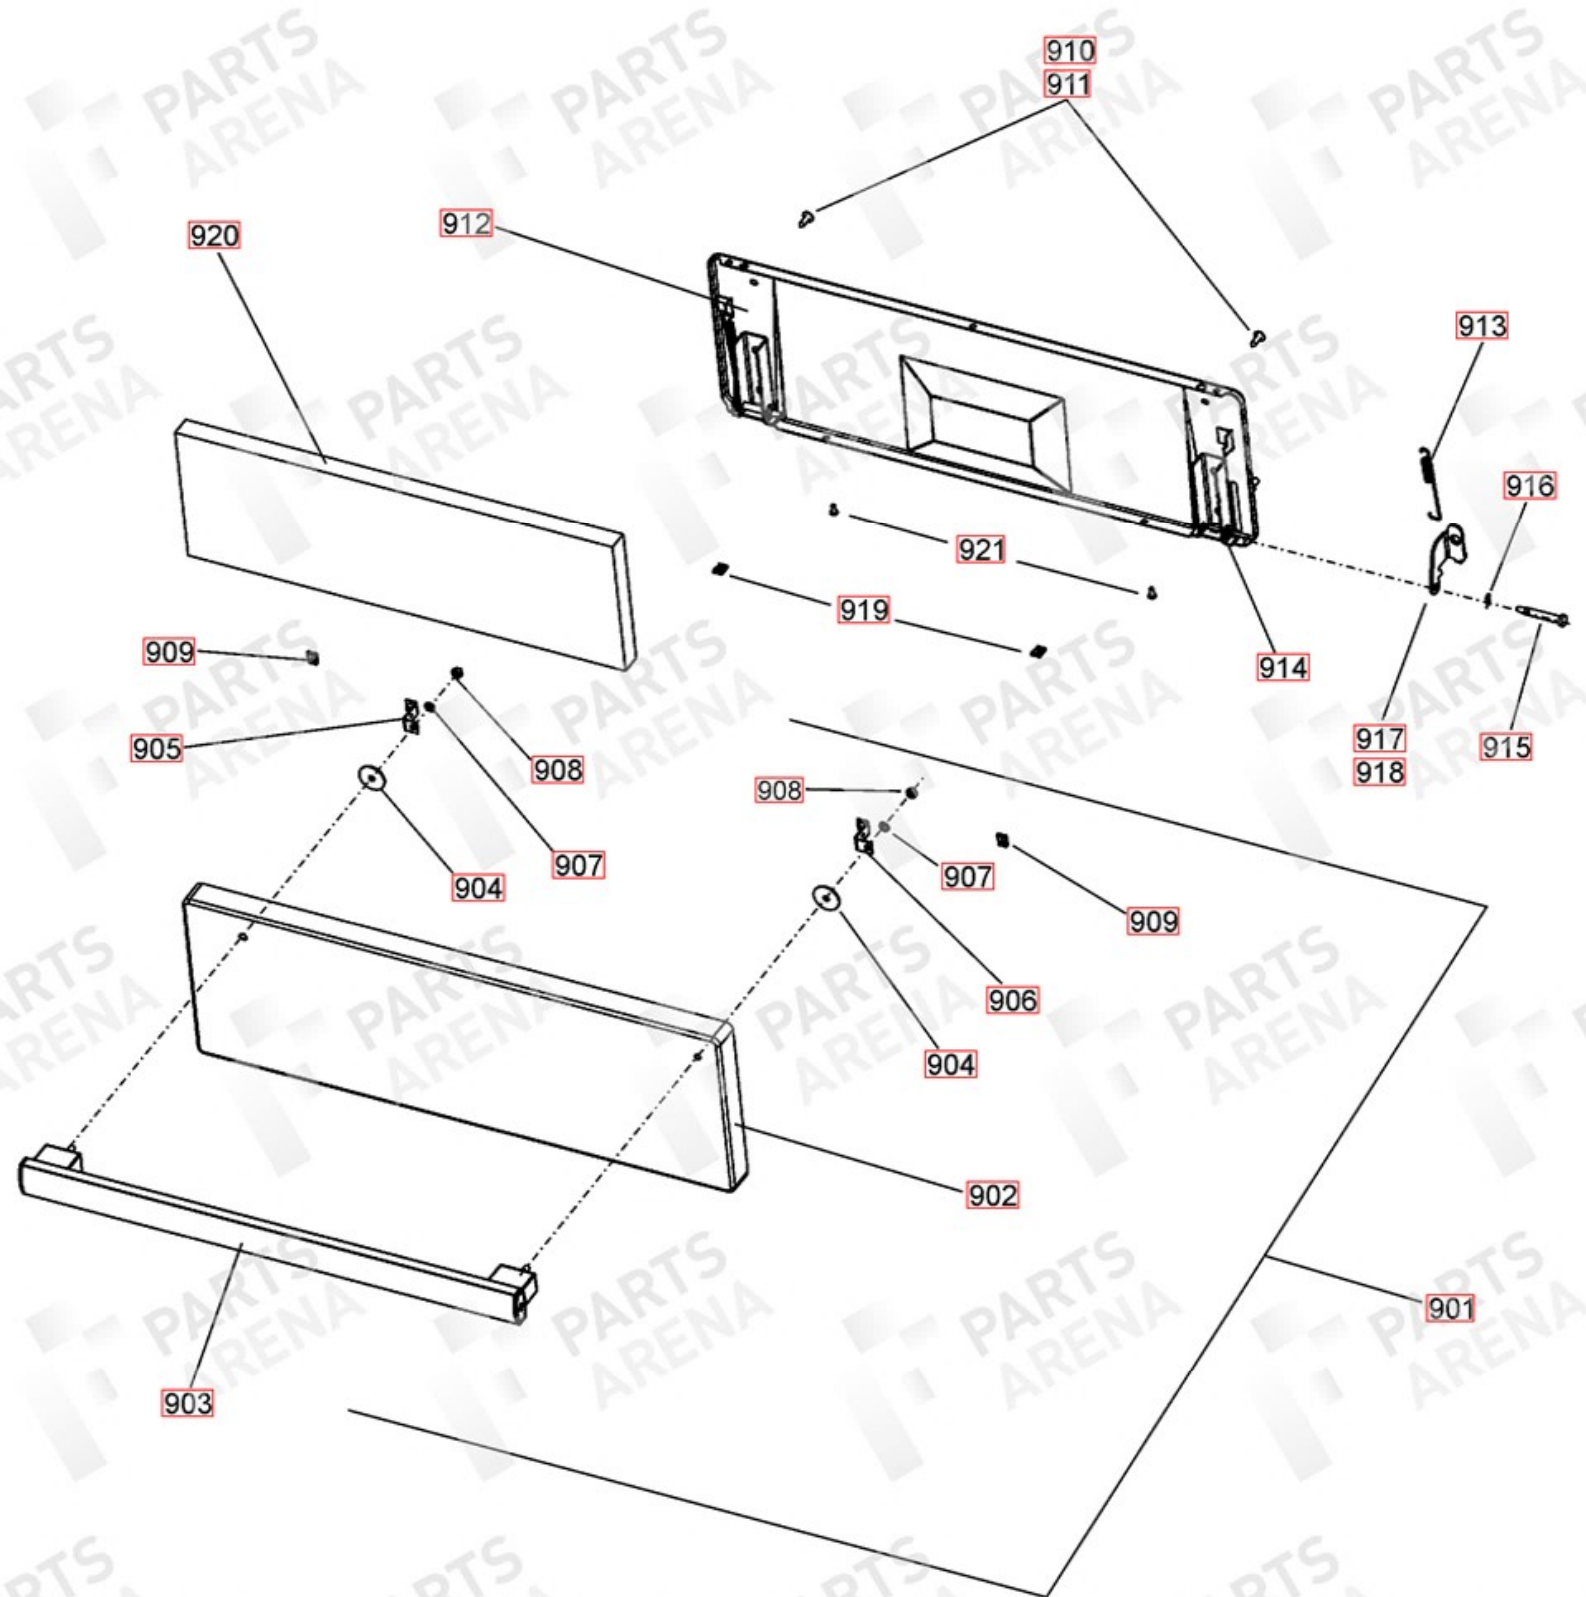

DATE 01.11.17

**DSL0673 P05**  
ISSUE STATUS 01

**RH 'FLAT' OVEN  
(FAN - LIGHT)**

LEFT HAND OVEN DOOR ASSEMBLY

RIGHT HAND OVEN DOOR ASSEMBLY

STORAGE DRAWER ASSEMBLY

**FALCON / RANGEMASTER  
PROFESSIONAL PLUS 110 INDUCTION**

Ref No.	Part No.	Colour	Description	Quantity	Remarks
w1	P037863	y	WIRE ASSEMBLY	2	YELLOW LINK
w2	P064457	v	WIRE ASSY	1	LH OVEN NEON LINK
w3	P049233	bk	WIRE ASSEMBLY	1	BLACK WIRE - RH OVEN SWITCH TIMER LINK
w4	P040066	b	WIRE ASSEMBLY	1	NUTRAL LINK - RH OVEN
w5	P025995	b	WIRE ASSEMBLY	1	NEUTRAL LINK RH OVEN - THREE LINKS
w6	P040694	b	WIRE ASSEMBLY	1	LH OVEN NEUTRAL DAISY LINK
w7	P043965	b	WIRE ASSEMBLY	1	WIRE 2 LINK RETURN LH OVEN
w8	P045407	v	WIRE ASSEMBLY	1	WIRE TIMER RELAY TO RH OVEN
h1	P064445	br, b, bk, r, v	HARNES - GRILL	1	-
h2	P064454	br, or, y	HARNES - FANNED OVEN	1	RH OVEN
h3	P066163	v, r	HARNES - COOLING/ZONED	1	-
h4	P064451	w, br, y	HARNES - LH ZONED OVEN	1	-
h5	P065632	b, br, bk	HARNES - AUX	1	-