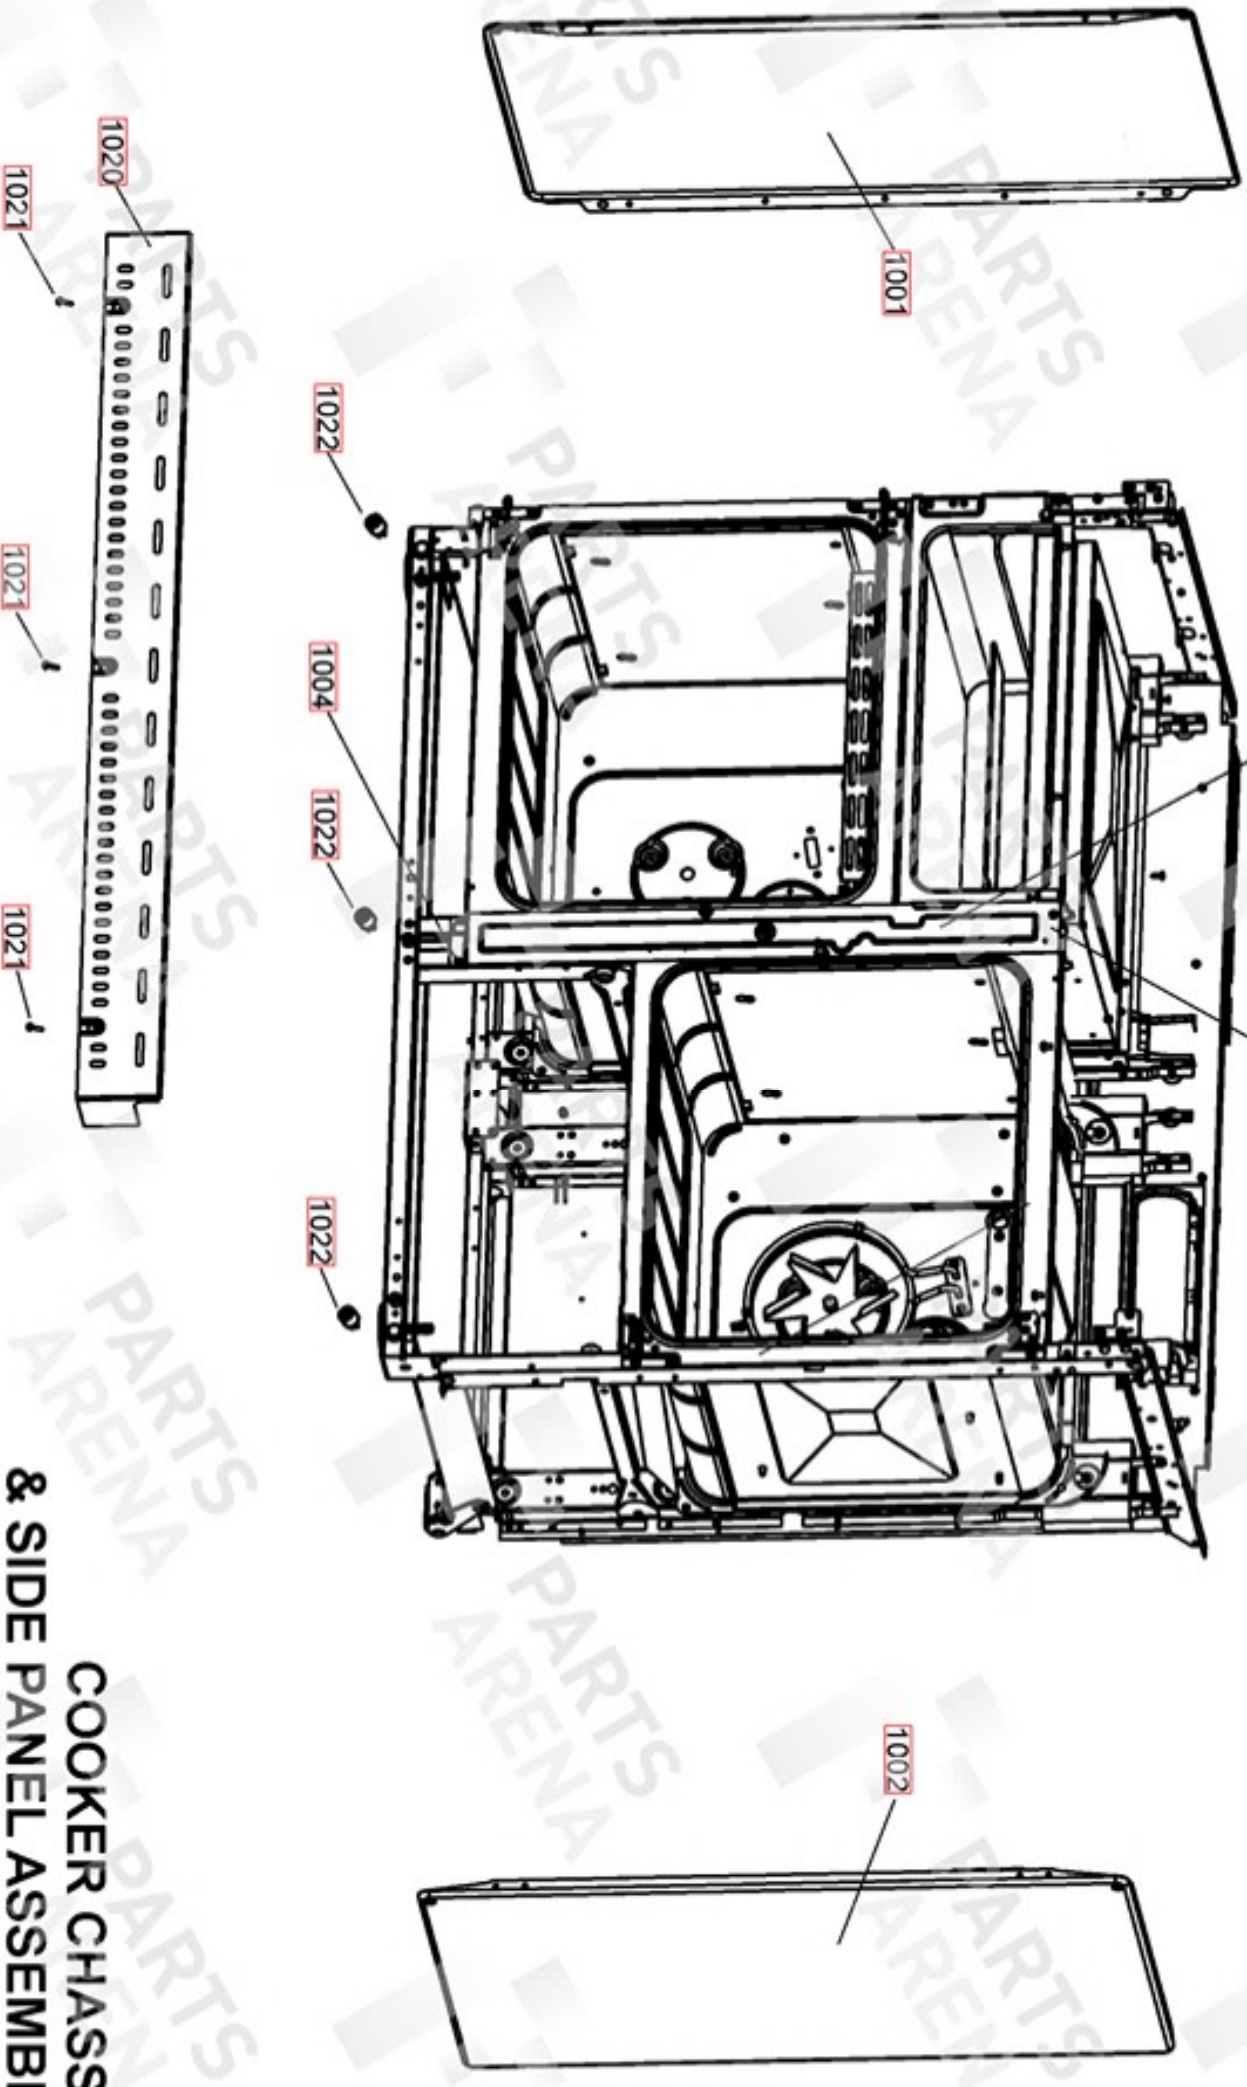

**FALCON / RANGEMASTER
PROFESSIONAL PLUS 110 INDUCTION**

DATE 01.11.17

DSL0673 P10
ISSUE STATUS 01

**COOKER CHASSIS
& SIDE PANEL ASSEMBLY**