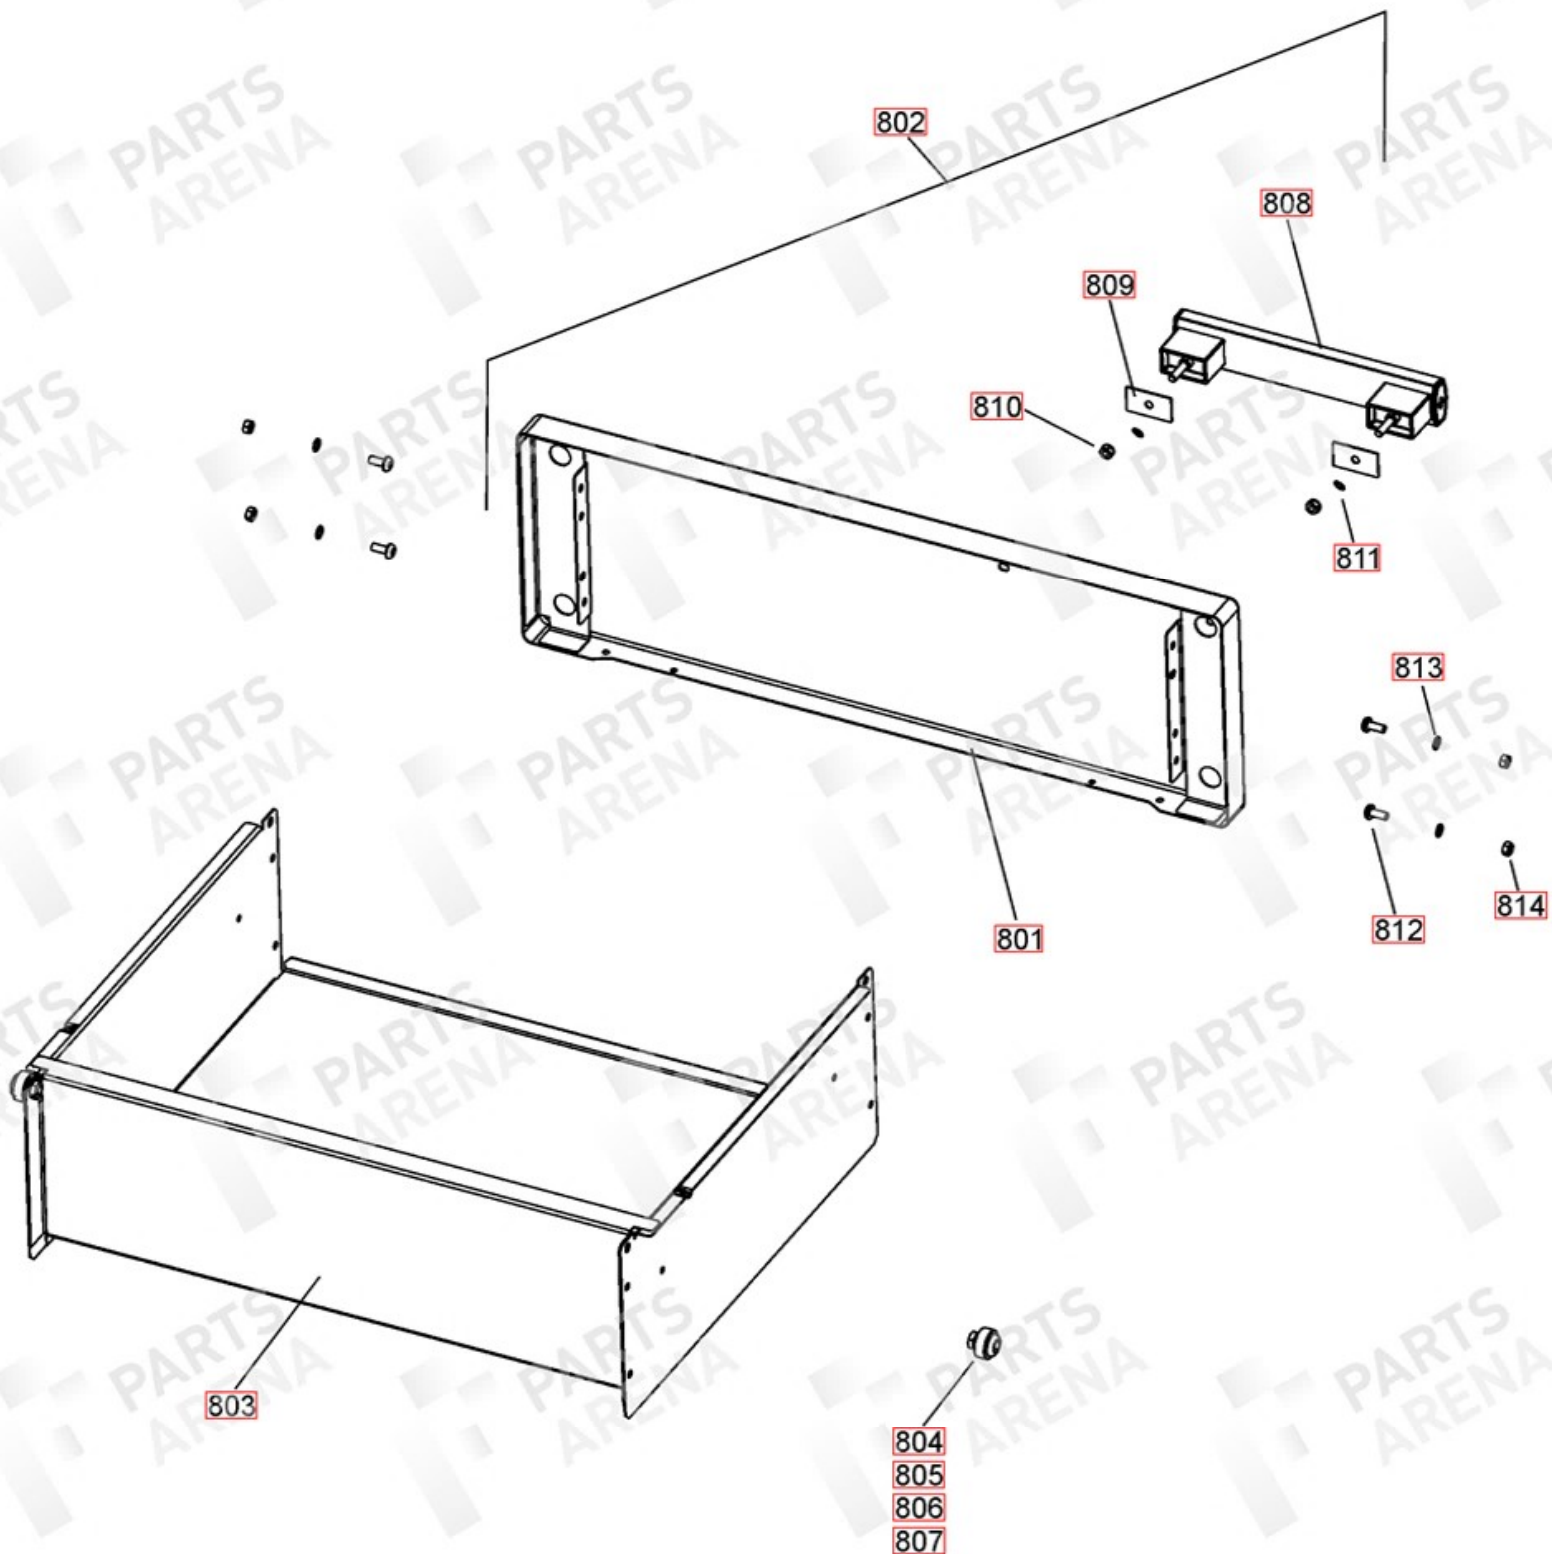

DATE 01.11.17

**DSL0673 P05**  
ISSUE STATUS 01

**RH 'FLAT' OVEN  
(FAN - LIGHT)**

LEFT HAND OVEN DOOR ASSEMBLY

RIGHT HAND OVEN DOOR ASSEMBLY

STORAGE DRAWER ASSEMBLY

**FALCON / RANGEMASTER  
PROFESSIONAL PLUS 110 INDUCTION**

DATE 01.11.17

**DSL0673 P10**  
ISSUE STATUS 01

**COOKER CHASSIS  
& SIDE PANEL ASSEMBLY**

**FALCON / RANGEMASTER  
PROFESSIONAL PLUS 110 INDUCTION**

DATE 01.11.17

**DSL0673 P11**  
ISSUE STATUS 01

**COOKER BACK  
& ELECTRICAL**

Ref No.	Part No.	Colour	Description	Quantity	Remarks
w1	P037863	y	WIRE ASSEMBLY	2	YELLOW LINK
w2	P064457	v	WIRE ASSY	1	LH OVEN NEON LINK
w3	P049233	bk	WIRE ASSEMBLY	1	BLACK WIRE - RH OVEN SWITCH TIMER LINK
w4	P040066	b	WIRE ASSEMBLY	1	NUTRAL LINK - RH OVEN
w5	P025995	b	WIRE ASSEMBLY	1	NEUTRAL LINK RH OVEN - THREE LINKS
w6	P040694	b	WIRE ASSEMBLY	1	LH OVEN NEUTRAL DAISY LINK
w7	P043965	b	WIRE ASSEMBLY	1	WIRE 2 LINK RETURN LH OVEN
w8	P045407	v	WIRE ASSEMBLY	1	WIRE TIMER RELAY TO RH OVEN
h1	P064445	br, b, bk, r, v	HARNES - GRILL	1	-
h2	P064454	br, or, y	HARNES - FANNED OVEN	1	RH OVEN
h3	P066163	v, r	HARNES - COOLING/ZONED	1	-
h4	P064451	w, br, y	HARNES - LH ZONED OVEN	1	-
h5	P065632	b, br, bk	HARNES - AUX	1	-