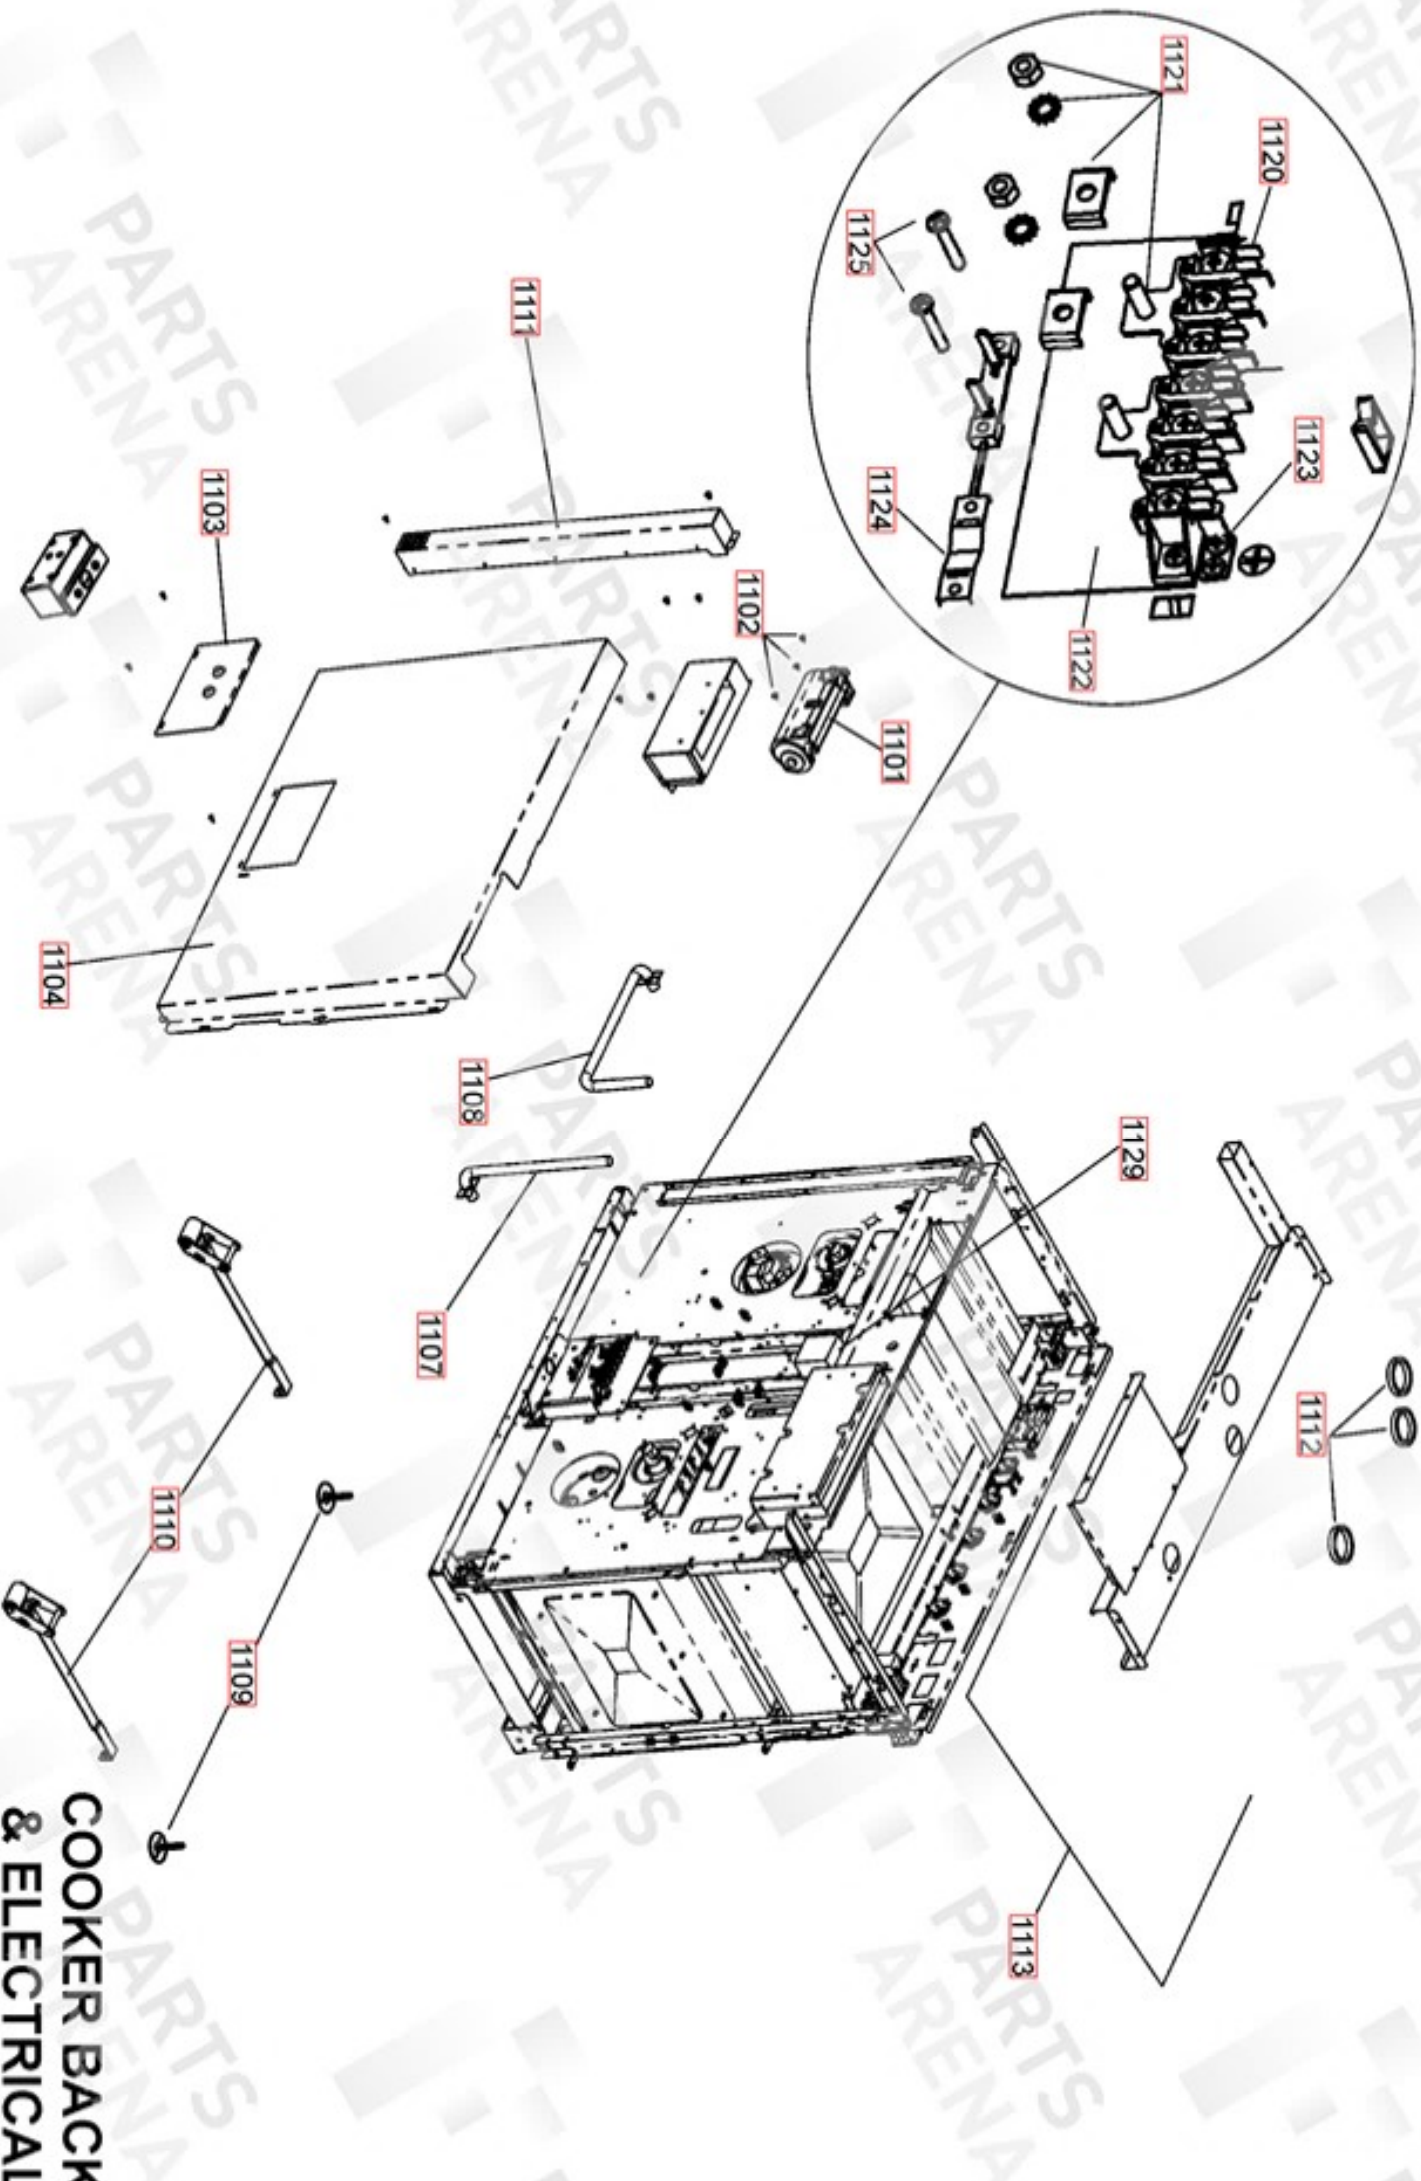

DATE 01.11.17

**DSL0673 P05**  
ISSUE STATUS 01

**RH 'FLAT' OVEN  
(FAN - LIGHT)**

LEFT HAND OVEN DOOR ASSEMBLY

RIGHT HAND OVEN DOOR ASSEMBLY

STORAGE DRAWER ASSEMBLY

**FALCON / RANGEMASTER  
PROFESSIONAL PLUS 110 INDUCTION**

DATE 01.11.17

**DSL0673 P10**  
ISSUE STATUS 01

**COOKER CHASSIS  
& SIDE PANEL ASSEMBLY**

**FALCON / RANGEMASTER  
PROFESSIONAL PLUS 110 INDUCTION**

DATE 01.11.17

**DSL0673 P11**  
ISSUE STATUS 01

**COOKER BACK  
& ELECTRICAL**

Ref No.	Part No.	Colour	Description	Quantity	Remarks
w1	P037863	y	WIRE ASSEMBLY	2	YELLOW LINK
w2	P064457	v	WIRE ASSY	1	LH OVEN NEON LINK
w3	P049233	bk	WIRE ASSEMBLY	1	BLACK WIRE - RH OVEN SWITCH TIMER LINK
w4	P040066	b	WIRE ASSEMBLY	1	NUTRAL LINK - RH OVEN
w5	P025995	b	WIRE ASSEMBLY	1	NEUTRAL LINK RH OVEN - THREE LINKS
w6	P040694	b	WIRE ASSEMBLY	1	LH OVEN NEUTRAL DAISY LINK
w7	P043965	b	WIRE ASSEMBLY	1	WIRE 2 LINK RETURN LH OVEN
w8	P045407	v	WIRE ASSEMBLY	1	WIRE TIMER RELAY TO RH OVEN
h1	P064445	br, b, bk, r, v	HARNES - GRILL	1	-
h2	P064454	br, or, y	HARNES - FANNED OVEN	1	RH OVEN
h3	P066163	v, r	HARNES - COOLING/ZONED	1	-
h4	P064451	w, br, y	HARNES - LH ZONED OVEN	1	-
h5	P065632	b, br, bk	HARNES - AUX	1	-